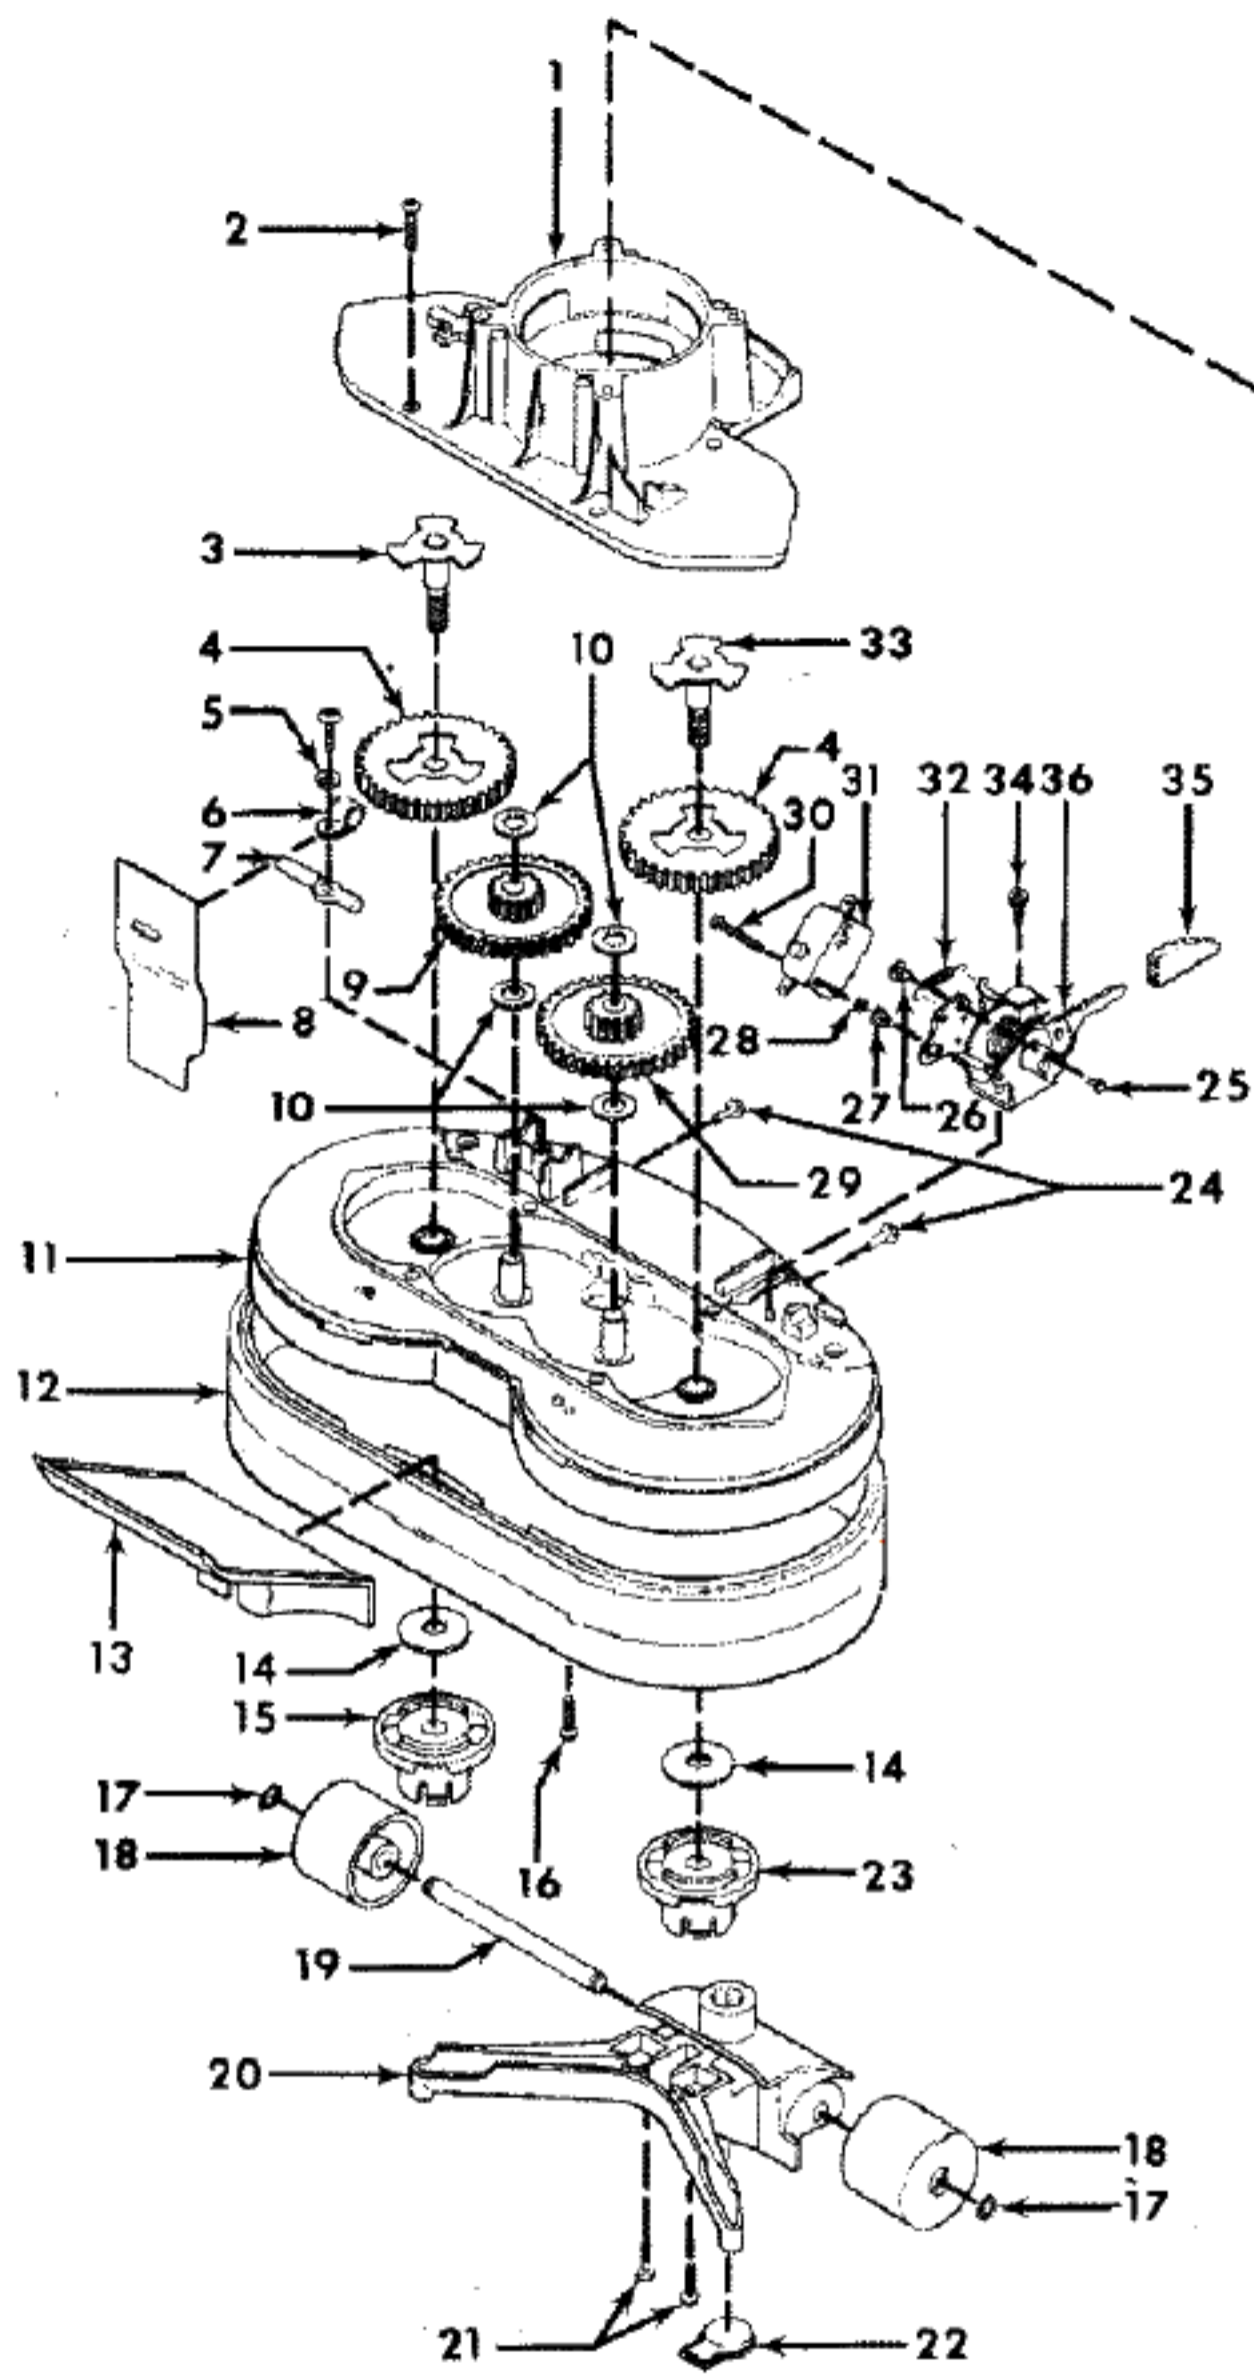

----- Manual continues below part list -----

Available Replacement Parts for HOOVER F4143

12738	THUMB SCREW ASSEMBLY
KO-2410	Felt Buffing Pads, Pair.

Model Number: F4143---
BOM/Serial #: F4143---
Graphic Title: HANDLE, TANK

Image	Key	Part Number	Description	Substitution	Qty.
1	1	012230JM	HANDLE GRIP-F3B03		1
1	1	39454072	HANDLE GRIP-AG-F2300		1
1	2	46383068	ATTACHMENT CORD-AG		1
1	3	17330JM-	LOWER HANDLE		1
1	3	32284026	HANDLE-LOWER-AX-F430		1
1	4	019717--	VALVE ROD		1
1	5	43632028	TANK-ACN-F4300		1
1	5	43632023	TANK COMPLETE-BZ-F42		1
1	6	017314--	VALVE SPRING 5471		1
1	7	014341--	VALVE ROD END		1
1	8	015796--	TANK CAP LINER-5471		1
1	9	37911006	VALVE CAP		1
1	10	165102JM	BAIL ASSEMBLY	41415002	1
1	10	41415002	EXP-BAIL ARM		1
1	11	36431024	TANK SUPPORT-AG-F430		1
1	11	36431020	TANK SUPPORT - AAM -		1
1	11	017083JM	TANK SUPPORT -		1
1	12	48294AW-	BOLT & NUT	048294AW	2
1	13	017473--	DISTRIBUTOR HOSE 547		1
1	14	162180--	PLUG		1
1	15	048969--	WIRE NUT		1
1	16	161876--	TERMINAL-FLAG		1
1	17	37274054	TANK CAP - AAP - F42		1
1	17	017084JM	TANK CAP		1
1	17	37274056	TANK CAP-AG-F4300		1
1	18	161450JM	TANK CAP LOCK		1
1	18	36143005	TANK CAP LOCK-AG-F43		1
1	18	161450DC	TANK CAP LOCK		1
1	19	162067--	NUT-5471		1
1	20	162069AY	VALVE CONTROL BRACKE		1
1	21	012910--	CORD CLAMP		1
1	22	017252--	RIVET 5479		1
1	23	162068--	CONTROL ROD-5471		1
1	24	017942--	SCREW 5471		1
1	25	43138005	CONTROL HOUSING-AG-F		1

Image	Key	Part Number	Description	Substitution	Qty.
1	26	48648022	UPPER HANDLE-AX-F430		1
1	27	56518060	OWNER MANUAL-F4255/-	56518105	1
1	27	58347001	BTM SUPP-5100 SERIES		1
1	27	56518105	OWNER MANUAL		1
1	27	014504--	BAIL SOCKET INSULATOR		1
1	27	58343007	EXP-END SUPPORT		1