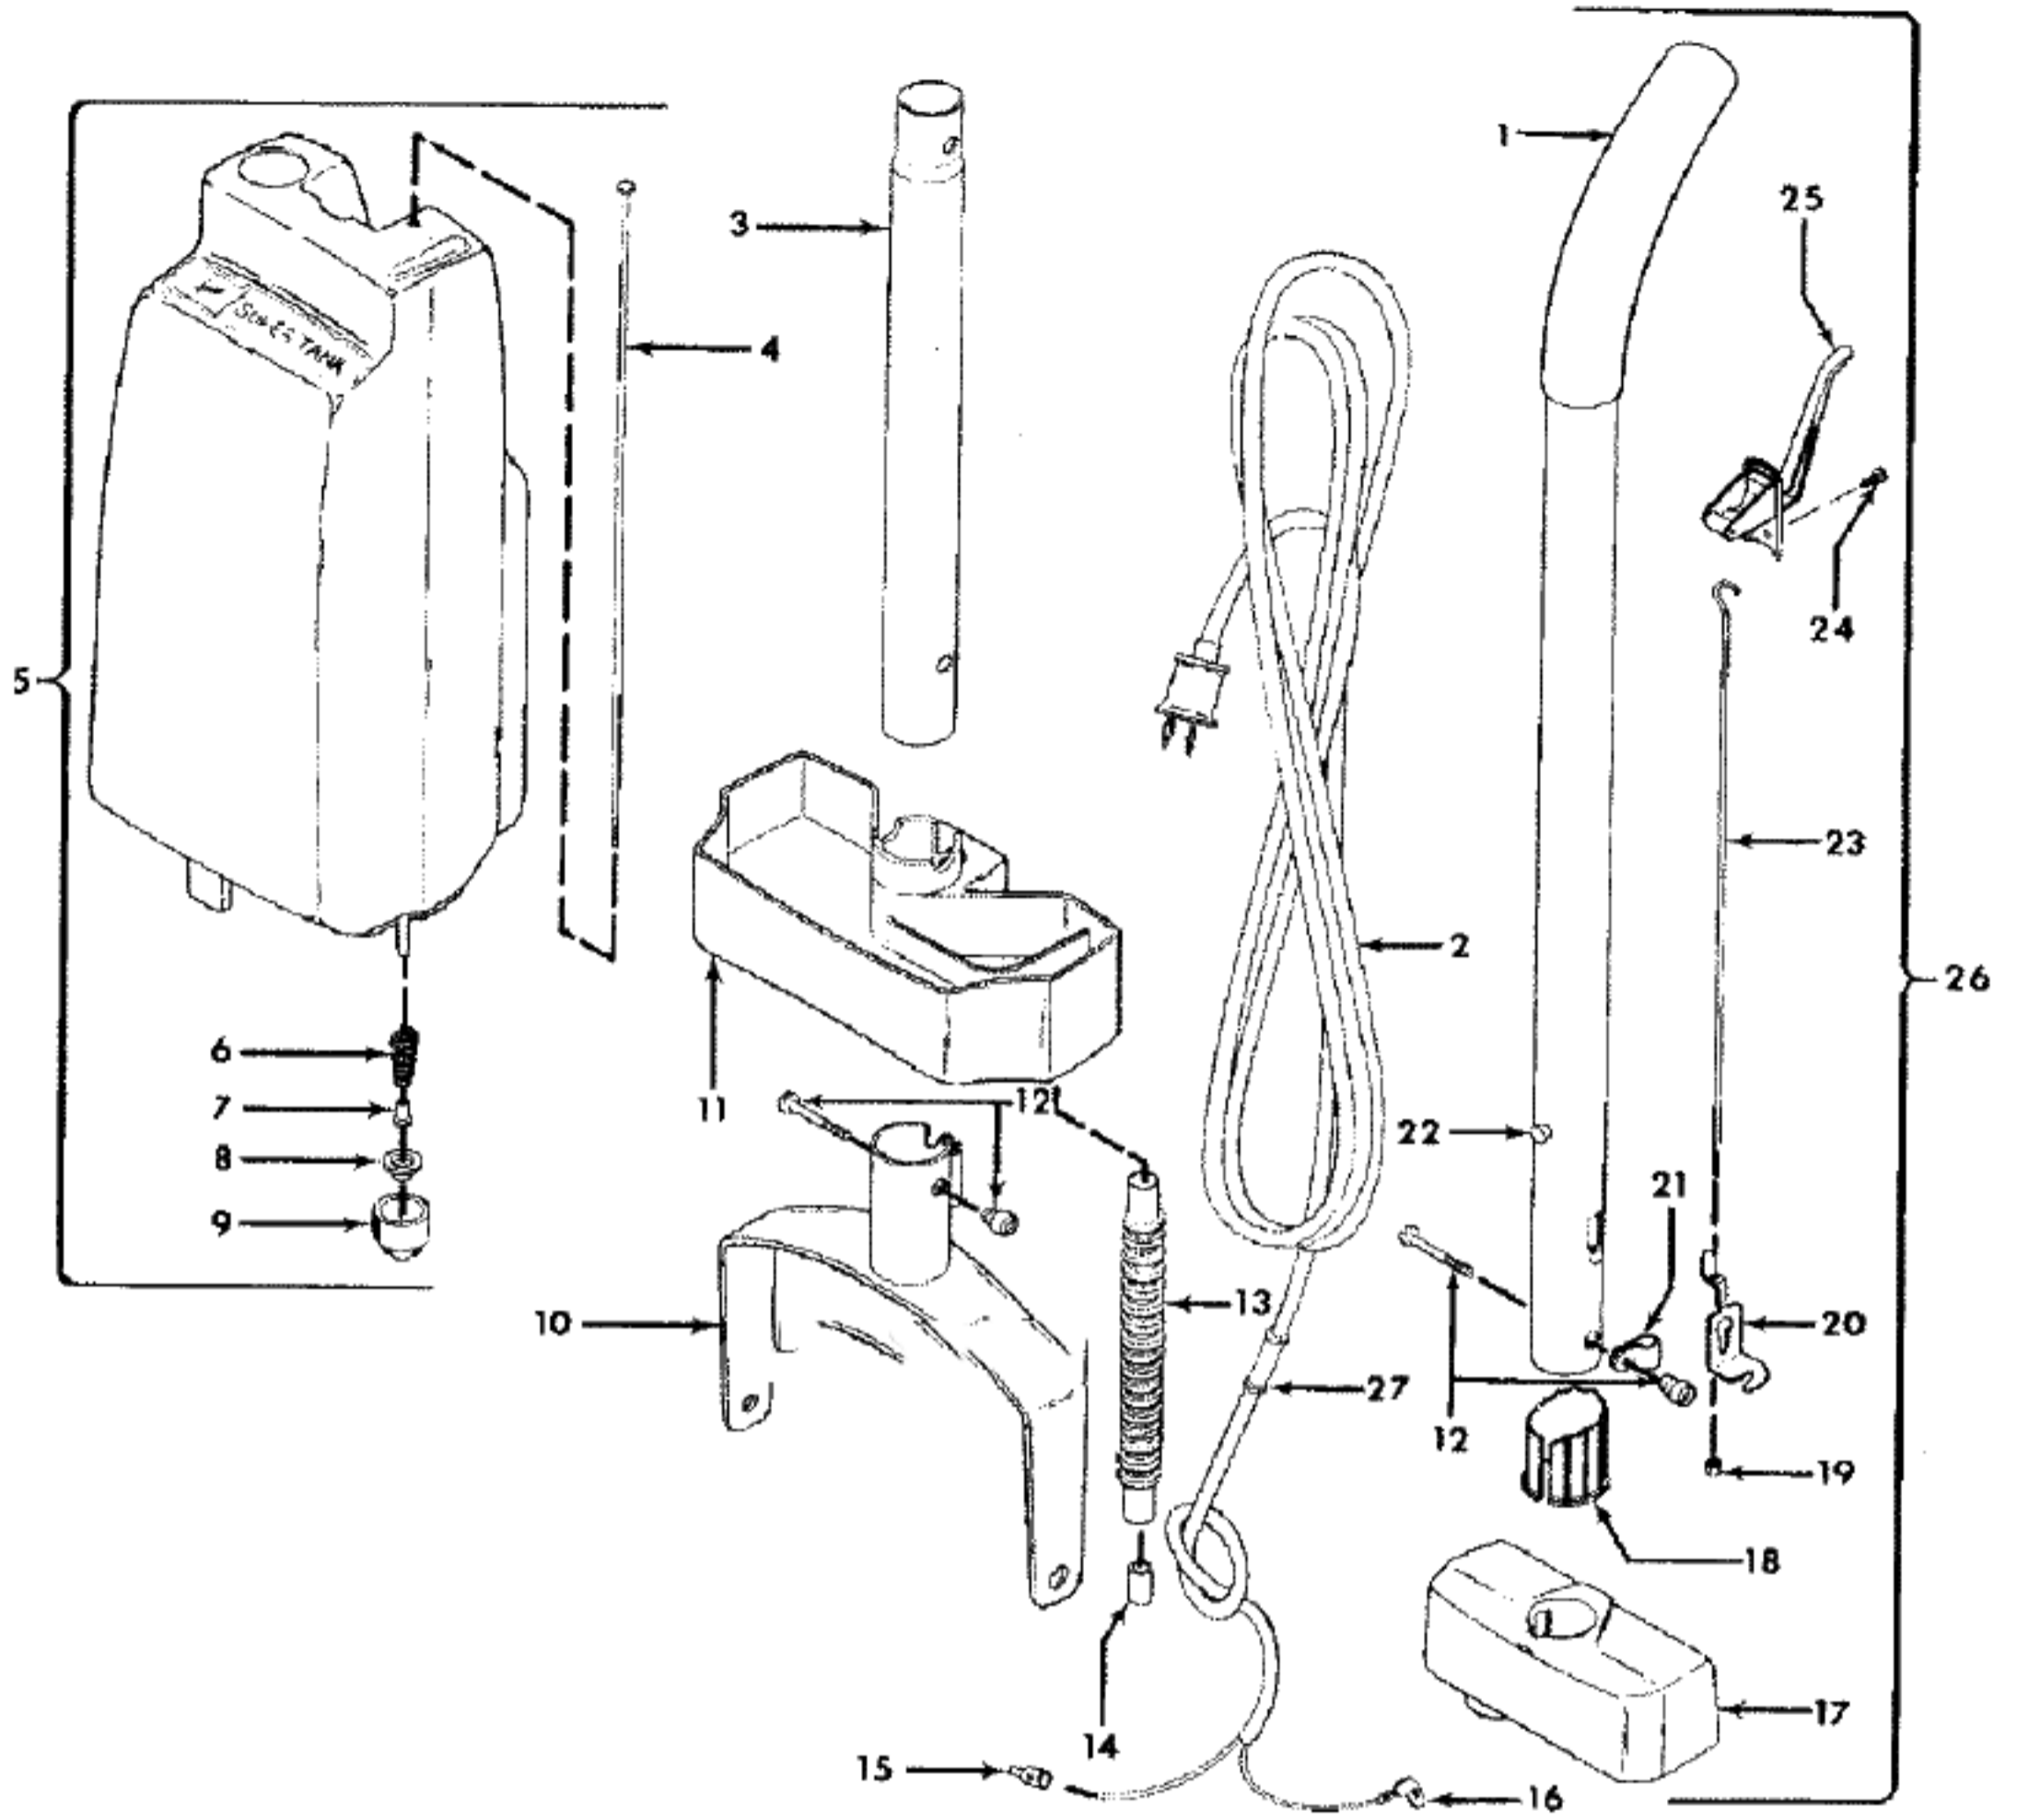

----- Manual continues below part list -----

Available Replacement Parts for HOOVER F4143

12738	THUMB SCREW ASSEMBLY
KO-2410	Felt Buffing Pads, Pair.

Model Number: F4143---
BOM/Serial #: F4143---
Graphic Title: HANDLE, TANK

Image	Key	Part Number	Description	Substitution	Qty.
1	1	012230JM	HANDLE GRIP-F3B03		1
1	1	39454072	HANDLE GRIP-AG-F2300		1
1	2	46383068	ATTACHMENT CORD-AG		1
1	3	17330JM-	LOWER HANDLE		1
1	3	32284026	HANDLE-LOWER-AX-F430		1
1	4	019717--	VALVE ROD		1
1	5	43632028	TANK-ACN-F4300		1
1	5	43632023	TANK COMPLETE-BZ-F42		1
1	6	017314--	VALVE SPRING 5471		1
1	7	014341--	VALVE ROD END		1
1	8	015796--	TANK CAP LINER-5471		1
1	9	37911006	VALVE CAP		1
1	10	165102JM	BAIL ASSEMBLY	41415002	1
1	10	41415002	EXP-BAIL ARM		1
1	11	36431024	TANK SUPPORT-AG-F430		1
1	11	36431020	TANK SUPPORT - AAM -		1
1	11	017083JM	TANK SUPPORT -		1
1	12	48294AW-	BOLT & NUT	048294AW	2
1	13	017473--	DISTRIBUTOR HOSE 547		1
1	14	162180--	PLUG		1
1	15	048969--	WIRE NUT		1
1	16	161876--	TERMINAL-FLAG		1
1	17	37274054	TANK CAP - AAP - F42		1
1	17	017084JM	TANK CAP		1
1	17	37274056	TANK CAP-AG-F4300		1
1	18	161450JM	TANK CAP LOCK		1
1	18	36143005	TANK CAP LOCK-AG-F43		1
1	18	161450DC	TANK CAP LOCK		1
1	19	162067--	NUT-5471		1
1	20	162069AY	VALVE CONTROL BRACKE		1
1	21	012910--	CORD CLAMP		1
1	22	017252--	RIVET 5479		1
1	23	162068--	CONTROL ROD-5471		1
1	24	017942--	SCREW 5471		1
1	25	43138005	CONTROL HOUSING-AG-F		1