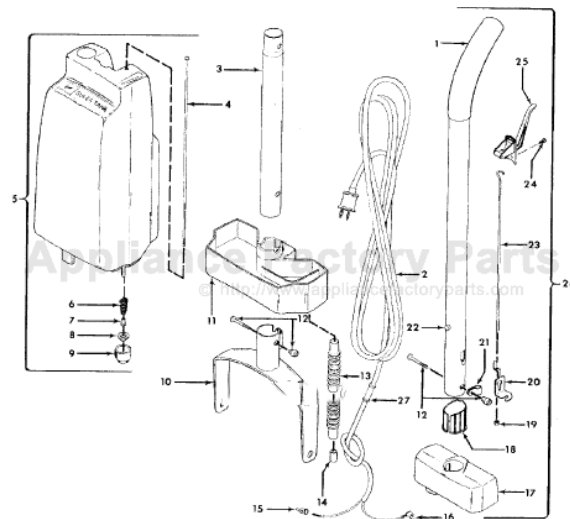

[Find Your HOOVER Vacuum Cleaner Parts - Select From 1456 Models](#)

----- Manual continues below part list -----