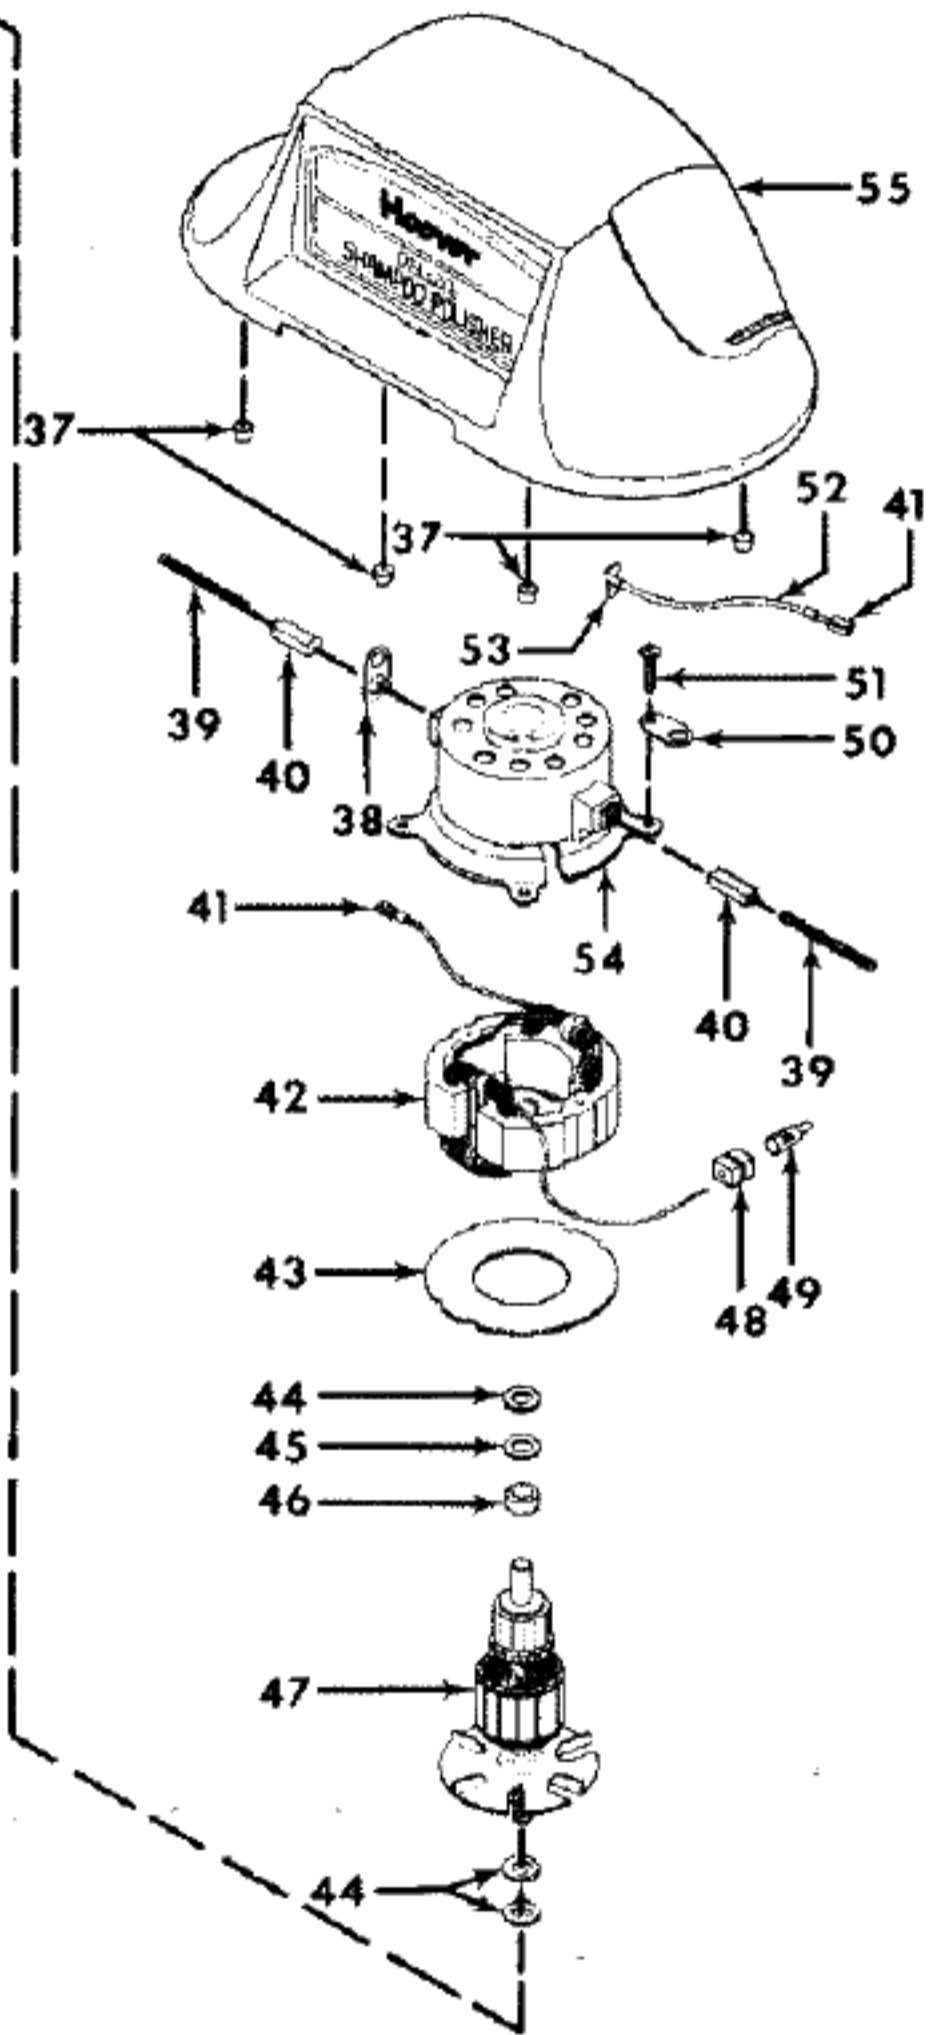

----- Manual continues below part list -----

Available Replacement Parts for HOOVER F4143

12738	THUMB SCREW ASSEMBLY
KO-2410	Felt Buffing Pads, Pair.

Model Number: F4143---
BOM/Serial #: F4143---
Graphic Title: HANDLE, TANK

Image	Key	Part Number	Description	Substitution	Qty.
1	1	012230JM	HANDLE GRIP-F3B03		1
1	1	39454072	HANDLE GRIP-AG-F2300		1
1	2	46383068	ATTACHMENT CORD-AG		1
1	3	17330JM-	LOWER HANDLE		1
1	3	32284026	HANDLE-LOWER-AX-F430		1
1	4	019717--	VALVE ROD		1
1	5	43632028	TANK-ACN-F4300		1
1	5	43632023	TANK COMPLETE-BZ-F42		1
1	6	017314--	VALVE SPRING 5471		1
1	7	014341--	VALVE ROD END		1
1	8	015796--	TANK CAP LINER-5471		1
1	9	37911006	VALVE CAP		1
1	10	165102JM	BAIL ASSEMBLY	41415002	1
1	10	41415002	EXP-BAIL ARM		1
1	11	36431024	TANK SUPPORT-AG-F430		1
1	11	36431020	TANK SUPPORT - AAM -		1
1	11	017083JM	TANK SUPPORT -		1
1	12	48294AW-	BOLT & NUT	048294AW	2
1	13	017473--	DISTRIBUTOR HOSE 547		1
1	14	162180--	PLUG		1
1	15	048969--	WIRE NUT		1
1	16	161876--	TERMINAL-FLAG		1
1	17	37274054	TANK CAP - AAP - F42		1
1	17	017084JM	TANK CAP		1
1	17	37274056	TANK CAP-AG-F4300		1
1	18	161450JM	TANK CAP LOCK		1
1	18	36143005	TANK CAP LOCK-AG-F43		1
1	18	161450DC	TANK CAP LOCK		1
1	19	162067--	NUT-5471		1
1	20	162069AY	VALVE CONTROL BRACKE		1
1	21	012910--	CORD CLAMP		1
1	22	017252--	RIVET 5479		1
1	23	162068--	CONTROL ROD-5471		1
1	24	017942--	SCREW 5471		1
1	25	43138005	CONTROL HOUSING-AG-F		1

Image	Key	Part Number	Description	Substitution	Qty.
1	26	48648022	UPPER HANDLE-AX-F430		1
1	27	56518060	OWNER MANUAL-F4255/-	56518105	1
1	27	58347001	BTM SUPP-5100 SERIES		1
1	27	56518105	OWNER MANUAL		1
1	27	014504--	BAIL SOCKET INSULATOR		1
1	27	58343007	EXP-END SUPPORT		1