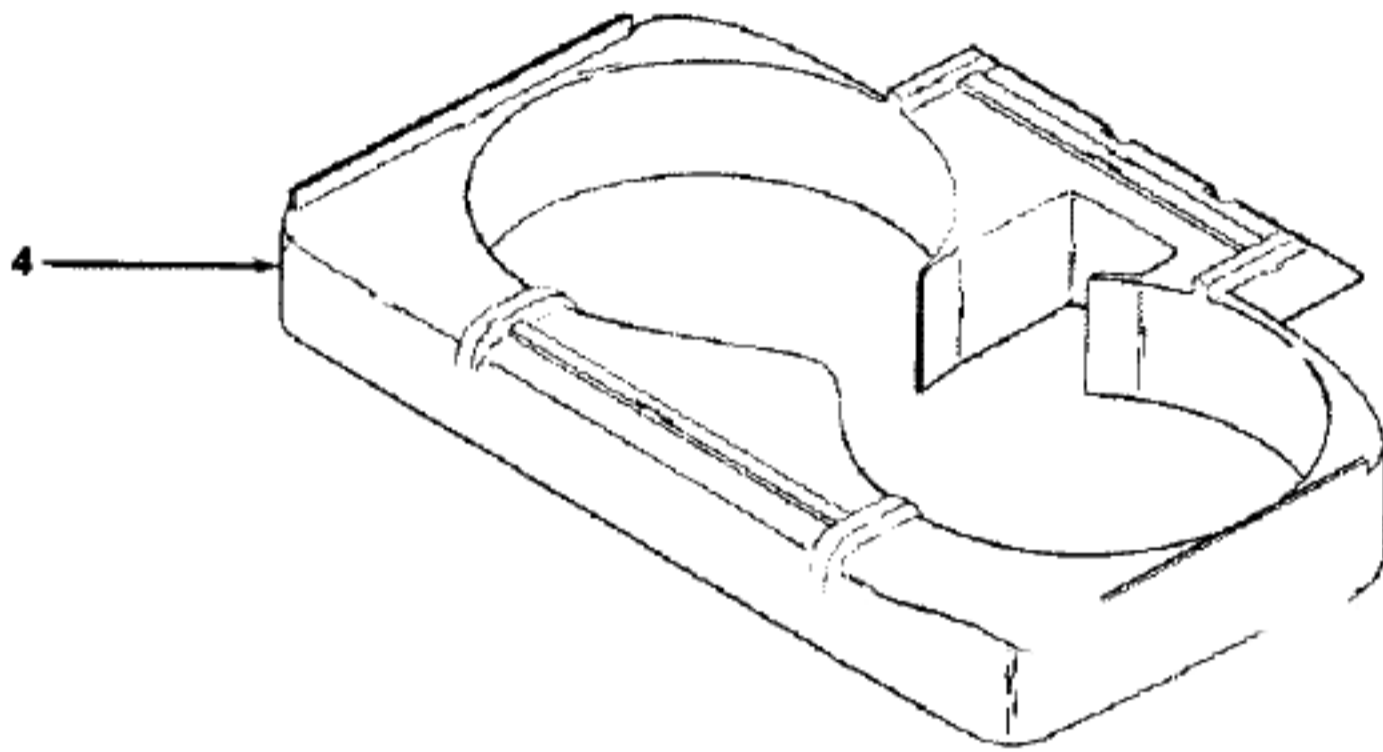

Model Number: F4143---
BOM/Serial #: F4143---
Graphic Title: BRUSHES_PADS

Image	Key	Part Number	Description	Substitution	Qty.
1	1	48436047	POLISHING/SCRUB BRUS		2
1	1	48436045	POLISHING/SCRUB BRUS		2
1	1	48436008	SCRUBBING BR/BR CARR	48436047	2
1	2	015636--	RUG SHAMPOO BRUSHES-		2
1	2	48437005	RUG SHAMPOO BRUSH-LO		2
1	3	018362--	CLEAN-WAX PADS-PAIR-		1
1	3	013195--	CLEANING & WAXING PA		1
1	4	37275018	RUG ATTACH-AG-F5300		1
1	4	016543JX	RUG SHAMPOO ATTACHME	37275005	1
1	4	37275005	RUG SHAMPOO ATTACH-A		1
1	5	015844--	PAD FASTENERS-3600		2
1	5	32172004	PLASTIC FASTENER-F20		2
1	6	018360--	LAMBS WOOL BUFFING PAIR		1
1	6	013197--	PAD PAIR	12002658	1
1	7	48432014	POLISHING PAD ENV AS		1
1	7	018361--	FELT BUFFING PADS-PAIR		1
1	7	48483003	SOFT CLOTH PA F5350		1
1	8	035613--	POLISHING BRUSH-5350	48436046	1
1	8	48436045	POLISHING/SCRUB BRUS		1
1	9	57333001	RUG & CARPET SHAMPOO		1
1	9	40301200	RUG/CARPET SHAMP(12)		1
1	9	40303032	BARE FLOOR-32OZ		1