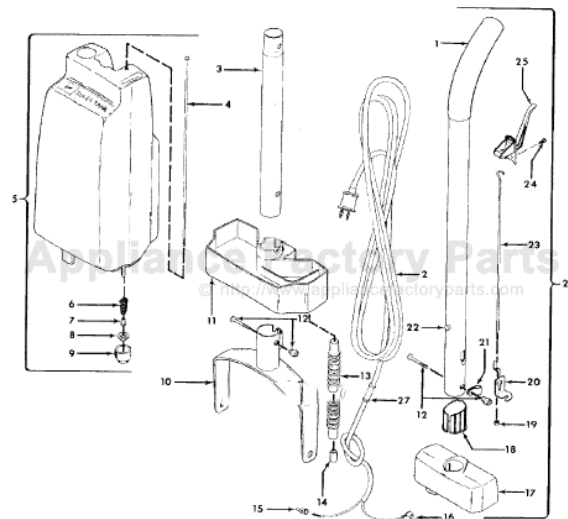

[Find Your HOOVER Vacuum Cleaner Parts - Select From 1456 Models](#)

----- Manual continues below part list -----