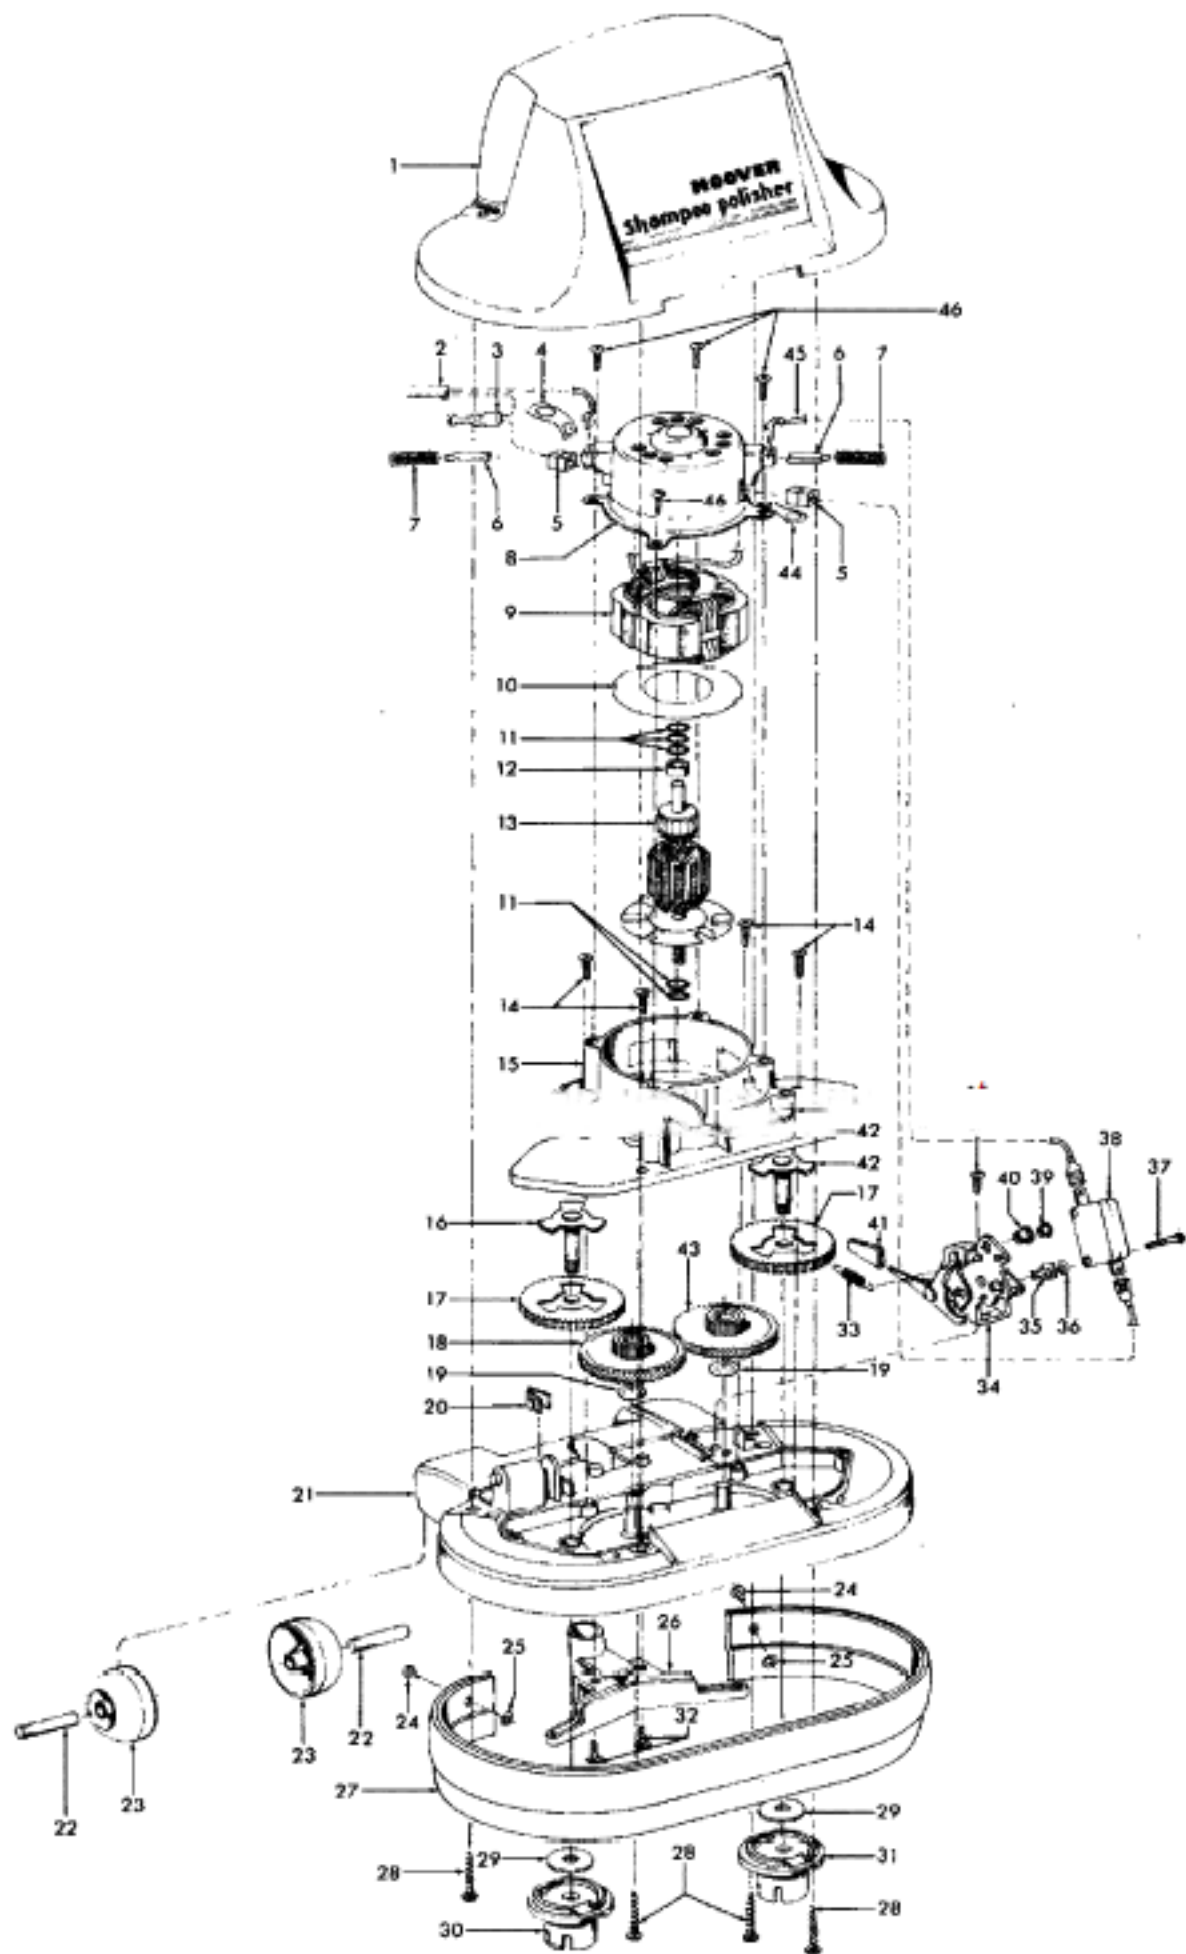

## Available Replacement Parts for HOOVER F4124

[KO-2410](#)

Felt Buffing Pads, Pair.

Image	Key	Part Number	Description	Substitution	Qty.
1	1	012230JM	HANDLE GRIP-F3B03		1
1	1	39454072	HANDLE GRIP-AG-F2300		1
1	2	46383068	ATTACHMENT CORD-AG		1
1	3	17330JM-	LOWER HANDLE		1
1	3	32284026	HANDLE-LOWER-AX-F430		1
1	4	019717--	VALVE ROD		1
1	5	43632028	TANK-ACN-F4300		1
1	5	43632023	TANK COMPLETE-BZ-F42		1
1	6	017314--	VALVE SPRING 5471		1
1	7	014341--	VALVE ROD END		1
1	8	015796--	TANK CAP LINER-5471		1
1	9	37911006	VALVE CAP		1
1	10	165102JM	BAIL ASSEMBLY	41415002	1
1	10	41415002	EXP-BAIL ARM		1
1	11	36431024	TANK SUPPORT-AG-F430		1
1	11	36431020	TANK SUPPORT - AAM -		1
1	11	017083JM	TANK SUPPORT-F3B03		1
1	12	48294AW-	BOLT & NLT HOE 54		2
1	13	017473--	DISTRIBUTOR HOSE 547		1
1	14	162180--	PLUG		1
1	15	048969--	WIRE NUT		1
1	16	161876--	TERMINAL-FLAG		1
1	17	37274054	TANK CAP - AAP - F42		1
1	17	017084JM	TANK CAP		1
1	17	37274056	TANK CAP-AG-F4300		1
1	18	161450JM	TANK CAP LOCK		1
1	18	36143005	TANK CAP LOCK-AG-F43		1
1	18	161450DC	TANK CAP LOCK		1
1	19	162067--	NUT-5471		1
1	20	162069AY	VALVE CONTROL BRACKE		1
1	21	012910--	CORD CLAMP		1
1	22	017252--	RIVET 5479		1
1	23	162068--	CONTROL ROD-5471		1
1	24	017942--	SCREW 5471		1
1	25	43138005	CONTROL HOUSING-AG-F		1

<b>Image</b>	<b>Key</b>	<b>Part Number</b>	<b>Description</b>	<b>Substitution</b>	<b>Qty.</b>
1	26	48648022	UPPER HANDLE-AX-F430		1
1	27	56518060	OWNER MANUAL-F4255/-	56518105	1
1	27	58347001	BTM SUPP-5100 SERIES		1
1	27	56518105	OWNER MANUAL		1
1	27	014504--	BAIL SOCKET INSULATOR		1
1	27	58343007	EXP-END SUPPORT		1