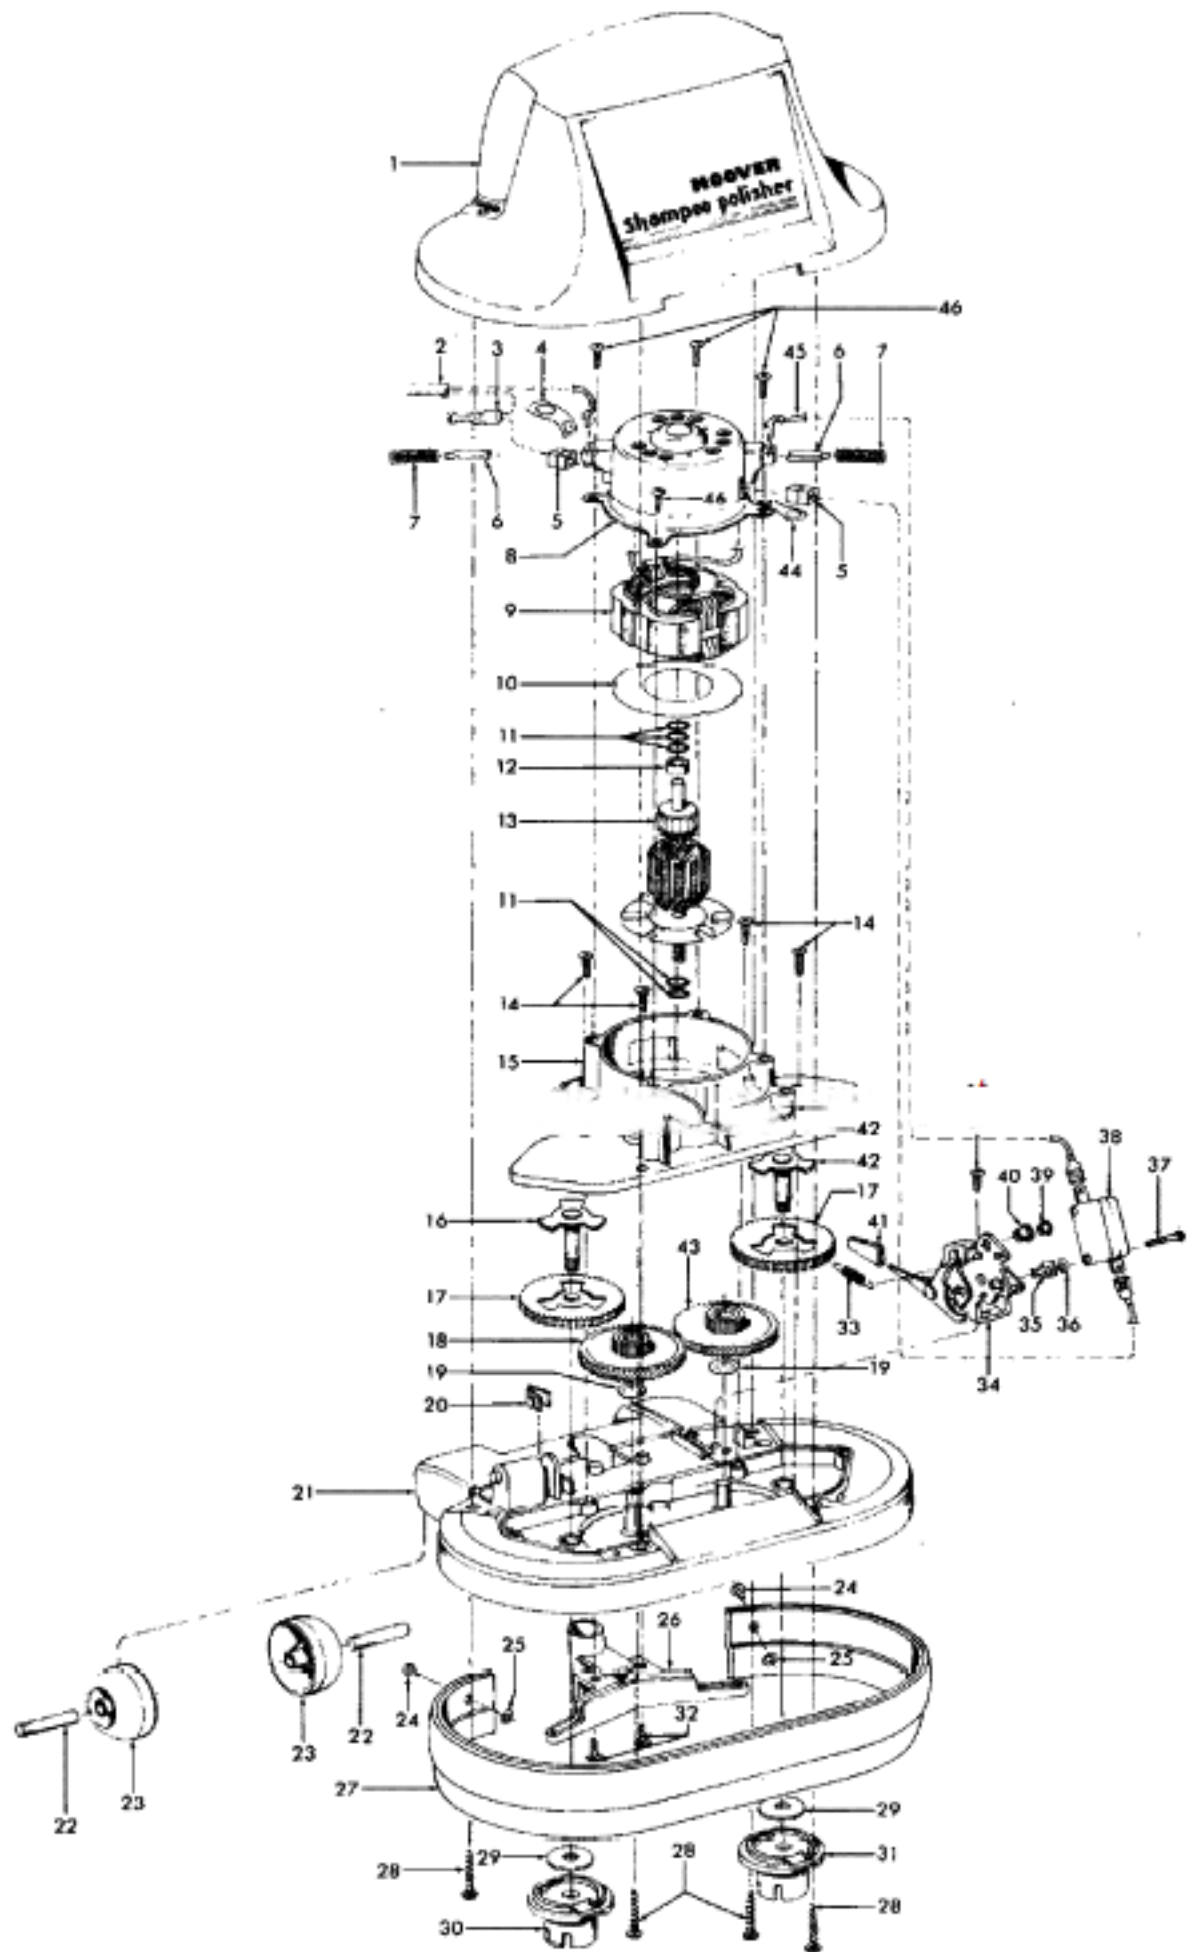

Image	Key	Part Number	Description	Substitution	Qty.
1	1	012230JM	HANDLE GRIP-F3B03		1
1	1	39454072	HANDLE GRIP-AG-F2300		1
1	2	46383068	ATTACHMENT CORD-AG		1
1	3	17330JM-	LOWER HANDLE		1
1	3	32284026	HANDLE-LOWER-AX-F430		1
1	4	019717--	VALVE ROD		1
1	5	43632028	TANK-ACN-F4300		1
1	5	43632023	TANK COMPLETE-BZ-F42		1
1	6	017314--	VALVE SPRING 5471		1
1	7	014341--	VALVE ROD END		1
1	8	015796--	TANK CAP LINER-5471		1
1	9	37911006	VALVE CAP		1
1	10	165102JM	BAIL ASSEMBLY	41415002	1
1	10	41415002	EXP-BAIL ARM		1
1	11	36431024	TANK SUPPORT-AG-F430		1
1	11	36431020	TANK SUPPORT - AAM -		1
1	11	017083JM	TANK SUPPORT-F3B03		1
1	12	48294AW-	BOLT & NLT HOE 54		2
1	13	017473--	DISTRIBUTOR HOSE 547		1
1	14	162180--	PLUG		1
1	15	048969--	WIRE NUT		1
1	16	161876--	TERMINAL-FLAG		1
1	17	37274054	TANK CAP - AAP - F42		1
1	17	017084JM	TANK CAP		1
1	17	37274056	TANK CAP-AG-F4300		1
1	18	161450JM	TANK CAP LOCK		1
1	18	36143005	TANK CAP LOCK-AG-F43		1
1	18	161450DC	TANK CAP LOCK		1
1	19	162067--	NUT-5471		1
1	20	162069AY	VALVE CONTROL BRACKE		1
1	21	012910--	CORD CLAMP		1
1	22	017252--	RIVET 5479		1
1	23	162068--	CONTROL ROD-5471		1
1	24	017942--	SCREW 5471		1
1	25	43138005	CONTROL HOUSING-AG-F		1

Image	Key	Part Number	Description	Substitution	Qty.
1	26	48648022	UPPER HANDLE-AX-F430		1
1	27	56518060	OWNER MANUAL-F4255/-	56518105	1
1	27	58347001	BTM SUPP-5100 SERIES		1
1	27	56518105	OWNER MANUAL		1
1	27	014504--	BAIL SOCKET INSULATOR		1
1	27	58343007	EXP-END SUPPORT		1