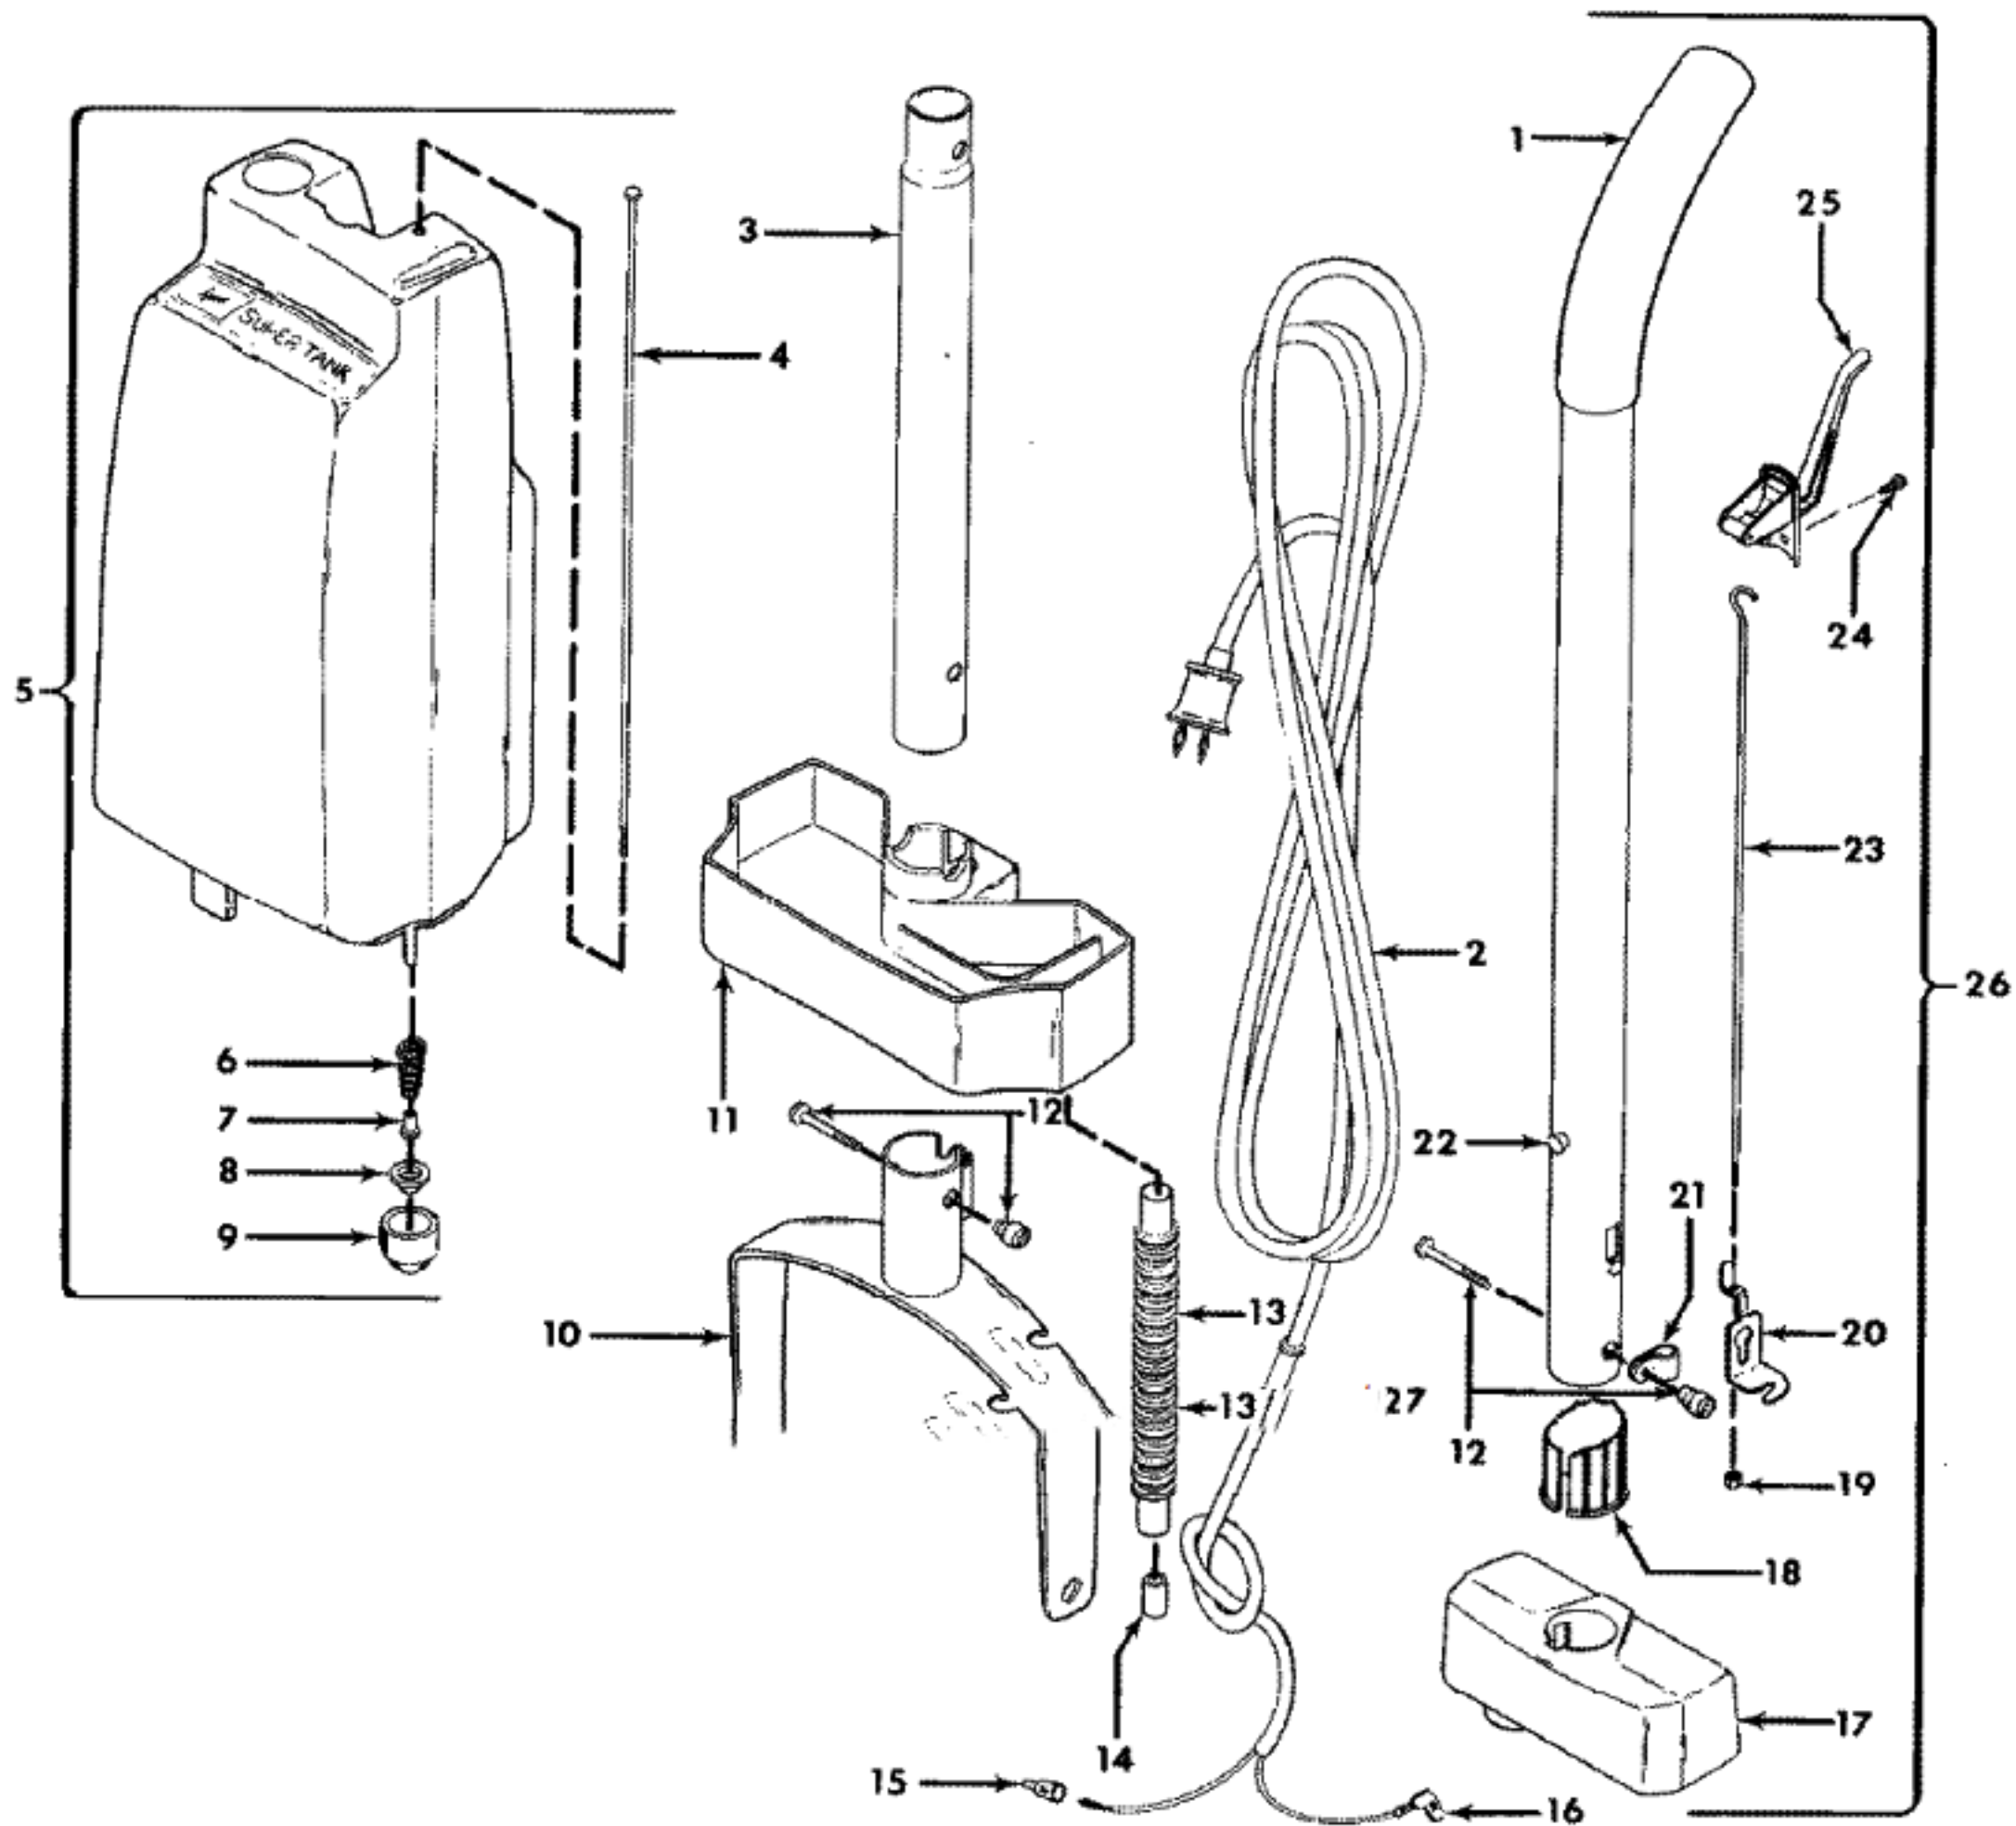

## Available Replacement Parts for HOOVER F4124

[KO-2410](#)

Felt Buffing Pads, Pair.

Image	Key	Part Number	Description	Substitution	Qty.
1	1	012230JM	HANDLE GRIP-F3B03		1
1	1	39454072	HANDLE GRIP-AG-F2300		1
1	2	46383068	ATTACHMENT CORD-AG		1
1	3	17330JM-	LOWER HANDLE		1
1	3	32284026	HANDLE-LOWER-AX-F430		1
1	4	019717--	VALVE ROD		1
1	5	43632028	TANK-ACN-F4300		1
1	5	43632023	TANK COMPLETE-BZ-F42		1
1	6	017314--	VALVE SPRING 5471		1
1	7	014341--	VALVE ROD END		1
1	8	015796--	TANK CAP LINER-5471		1
1	9	37911006	VALVE CAP		1
1	10	165102JM	BAIL ASSEMBLY	41415002	1
1	10	41415002	EXP-BAIL ARM		1
1	11	36431024	TANK SUPPORT-AG-F430		1
1	11	36431020	TANK SUPPORT - AAM -		1
1	11	017083JM	TANK SUPPORT-F3B03		1
1	12	48294AW-	BOLT & NLT HOE 54		2
1	13	017473--	DISTRIBUTOR HOSE 547		1
1	14	162180--	PLUG		1
1	15	048969--	WIRE NUT		1
1	16	161876--	TERMINAL-FLAG		1
1	17	37274054	TANK CAP - AAP - F42		1
1	17	017084JM	TANK CAP		1
1	17	37274056	TANK CAP-AG-F4300		1
1	18	161450JM	TANK CAP LOCK		1
1	18	36143005	TANK CAP LOCK-AG-F43		1
1	18	161450DC	TANK CAP LOCK		1
1	19	162067--	NUT-5471		1
1	20	162069AY	VALVE CONTROL BRACKE		1
1	21	012910--	CORD CLAMP		1
1	22	017252--	RIVET 5479		1
1	23	162068--	CONTROL ROD-5471		1
1	24	017942--	SCREW 5471		1
1	25	43138005	CONTROL HOUSING-AG-F		1

<b>Image</b>	<b>Key</b>	<b>Part Number</b>	<b>Description</b>	<b>Substitution</b>	<b>Qty.</b>
1	26	48648022	UPPER HANDLE-AX-F430		1
1	27	56518060	OWNER MANUAL-F4255/-	56518105	1
1	27	58347001	BTM SUPP-5100 SERIES		1
1	27	56518105	OWNER MANUAL		1
1	27	014504--	BAIL SOCKET INSULATOR		1
1	27	58343007	EXP-END SUPPORT		1