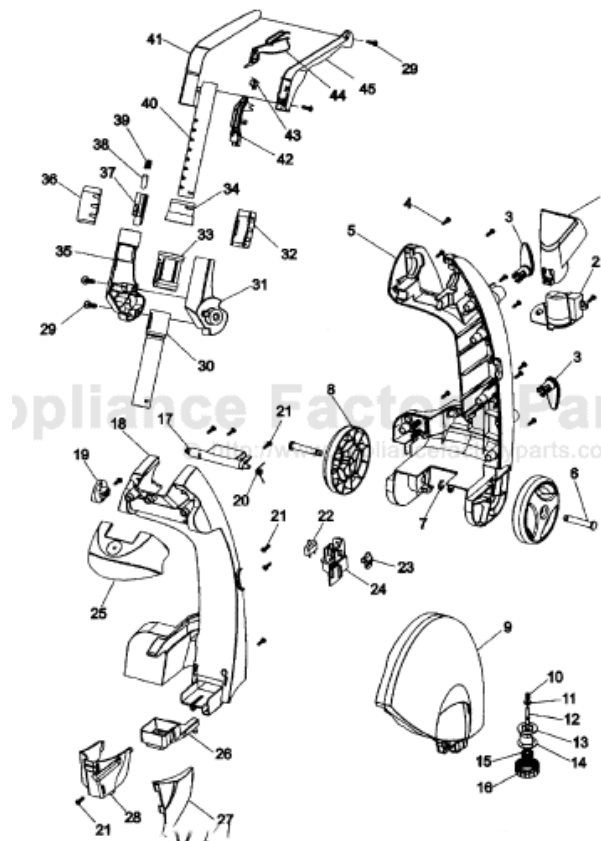

[Find Your HOOVER Vacuum Cleaner Parts - Select From 1456 Models](#)

----- Manual continues below -----