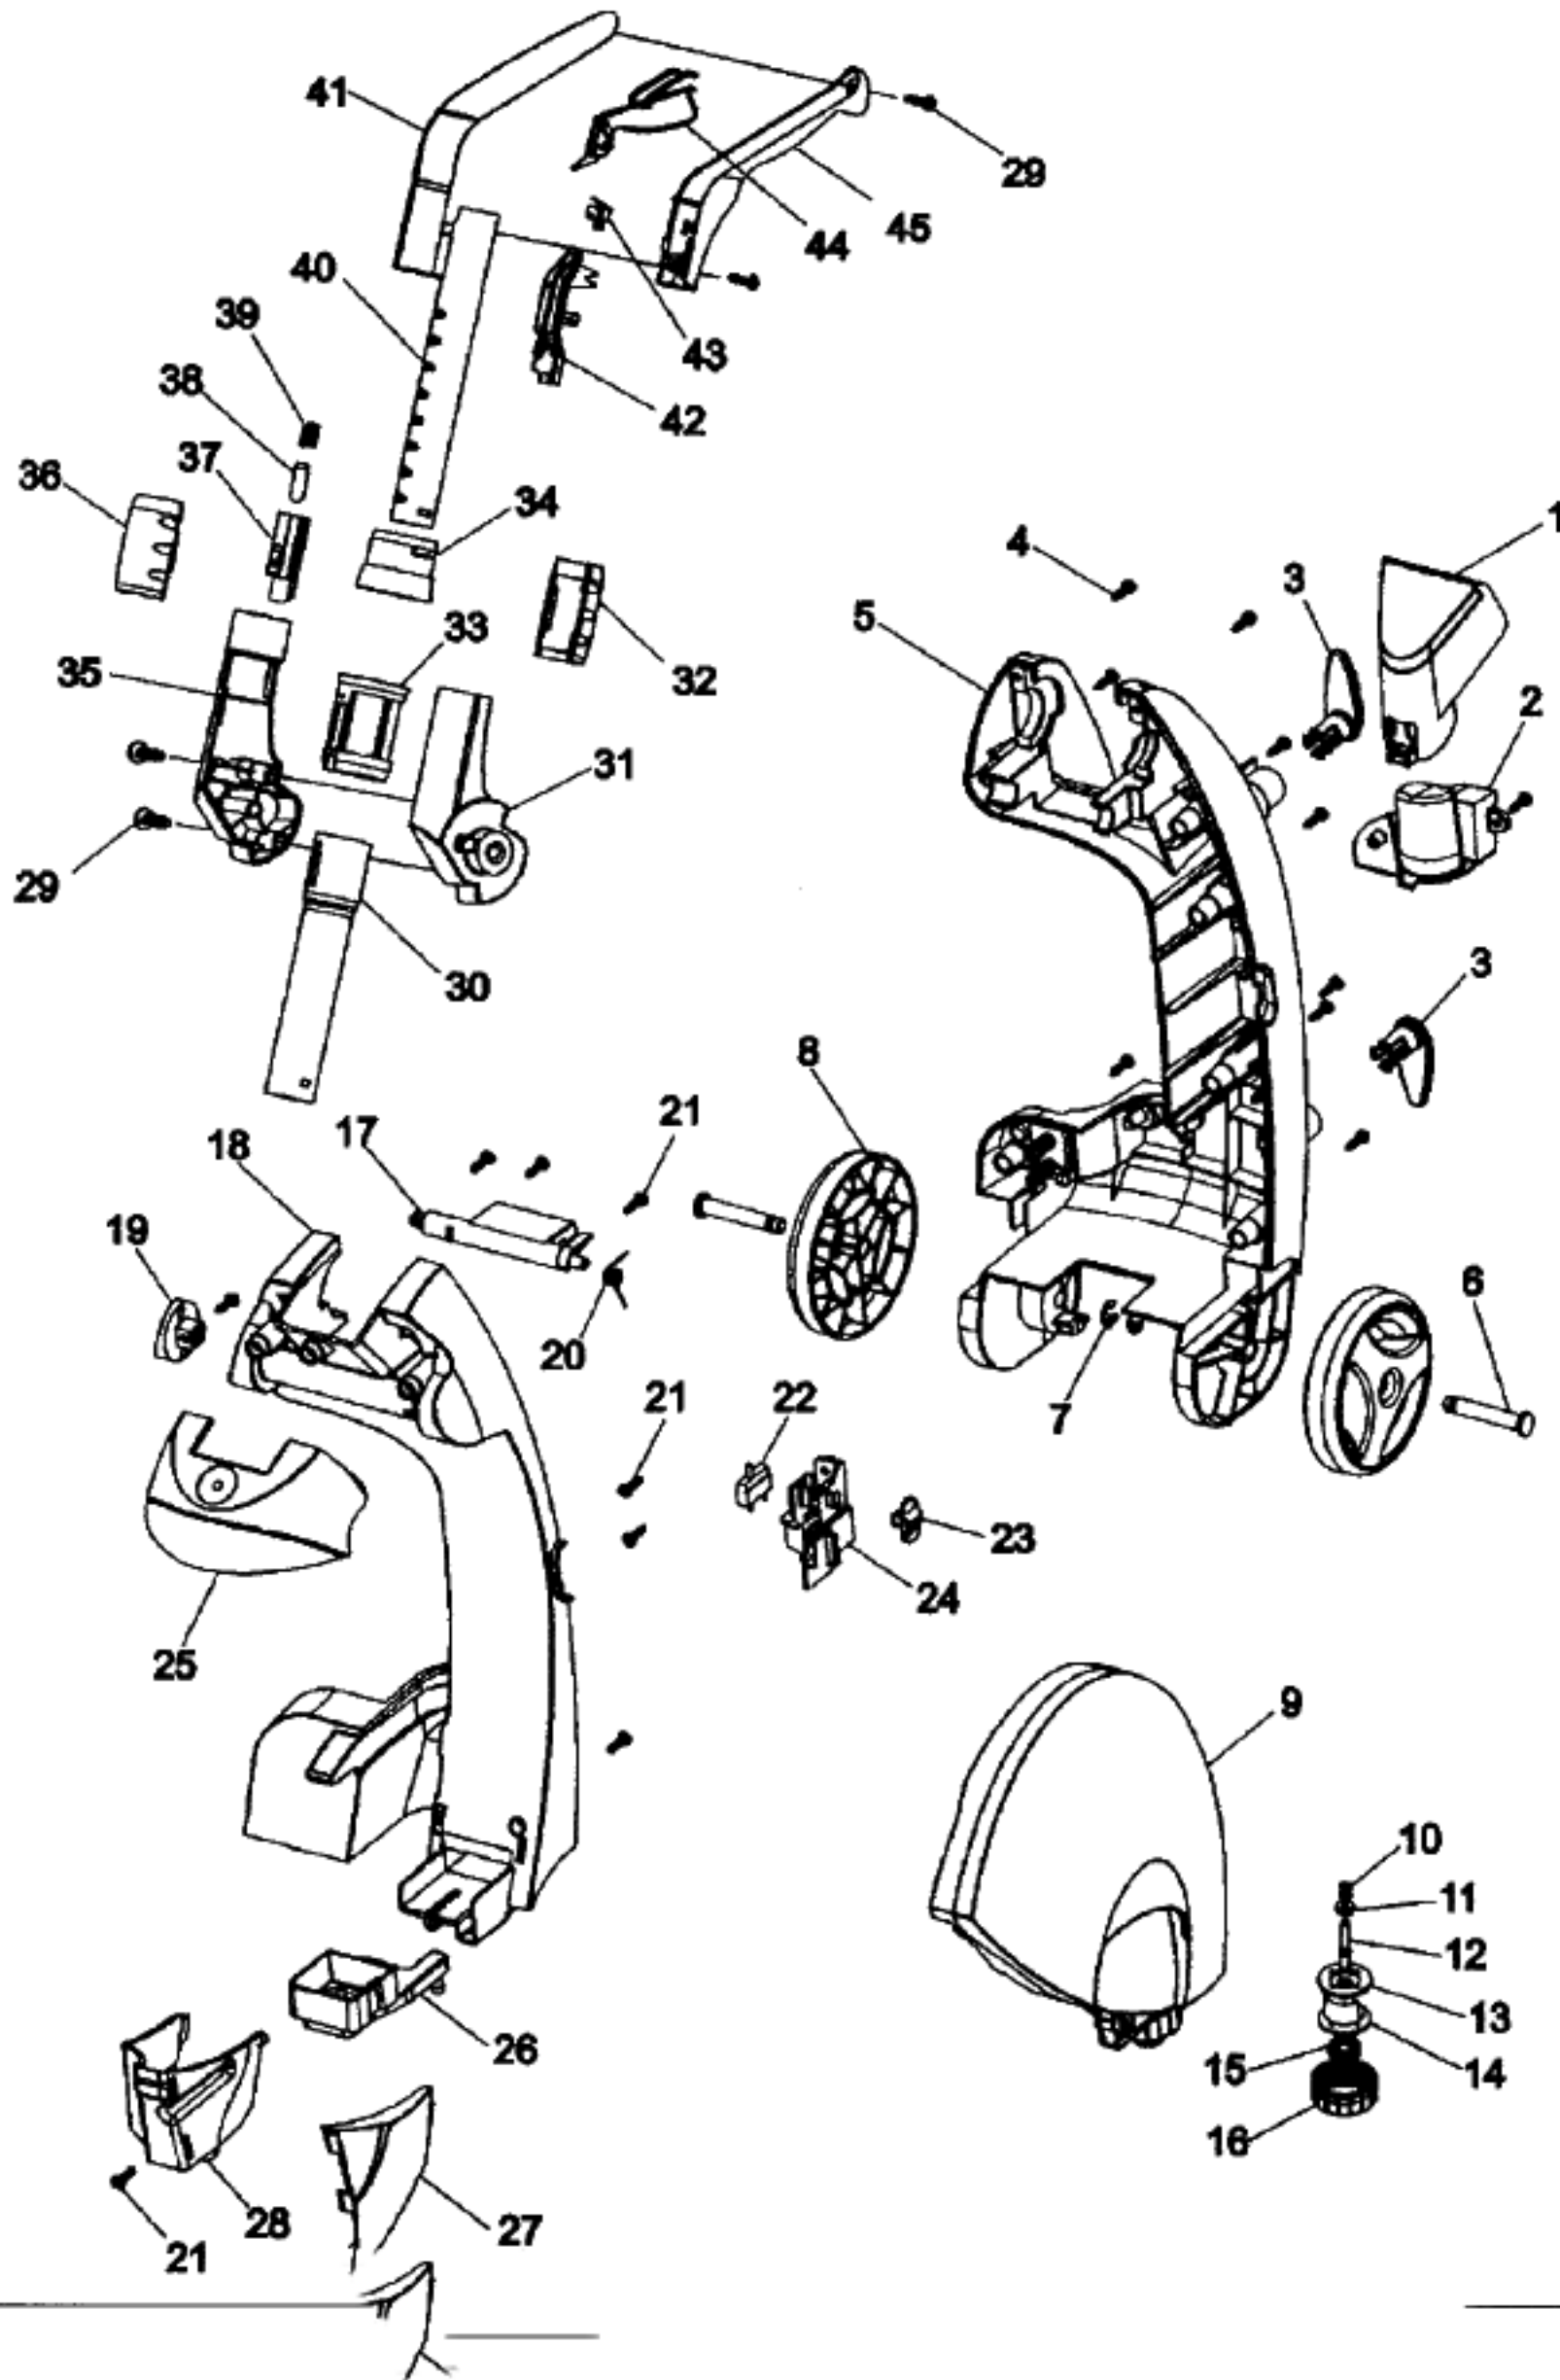

ASSEMBLY SCHEMATIC

SteamVac™ spot duo™

14

PART LISTING /

MODEL No.

F5505
F5520

ITEM	PART NUMBER	MODELS TO FIT	PART DESCRIPTION
1	93001408	F5505, F5520	UPOLSTERY NOZZLE ASSEMBLY
2	93001415	F5505, F5520	TOOL HOLDER
3	93001508	F5505, F5520	CORD HOOK
4	93001425	F5505, F5520	SCREW
5	93001370	F5505, F5520	LOWER HANDLE - REAR
6	93001385	F5505, F5520	AXLE
7	93001386	F5505, F5520	E-CLIP
8	93001384	F5505, F5520	WHEEL
9	93001374	F5505, F5520	SOLUTION TANK ASSEMBLY - BLUE
10	93001377	F5505, F5520	SPRING - SOLUTION TANK
11	93001376	F5505, F5520	SEAL - SOLUTION TANK
12	93001378	F5505, F5520	POPPET - SOLUTION TANK
13	93001417	F5505, F5520	VALVE BASE SEAL
14	93001412	F5505, F5520	VALVE BASE
15	93001379	F5505, F5520	O-RING CAP SEAL
16	93001375	F5505, F5520	CAP - SOLUTION TANK
17	93001383	F5505, F5520	RELEASE LEVER LOCK
18	93001369	F5505, F5520	LOWER HANDLE - FRONT
19	9301435	F5505, F5520	RELEASE LEVER - FOLDING HANDLE
20	93001387	F5505, F5520	SPRING
21	93001425	F5505, F5520	SCREW
22	93001382	F5505, F5520	AGITATOR MOTOR CIRCUIT BREAKER
23	93001381	F5505, F5520	SWITCH BUTTON
24	93001380	F5505, F5520	ON-OFF SWITCH ASSEMBLY
25	93001371	F5505, F5520	CARRY HANDLE
26	93001434	F5505, F5520	RESERVOIR ASSEMBLY
27	93001372	F5505, F5520	SOLUTION TANK SUPPORT - FRONT
28	93001373	F5505, F5520	SOLUTION TANK SUPPORT - REAR
29	93001425	F5505, F5520	SCREW
30	93001390	F5505, F5520	LOWER TUBE - TELESCOPING HANDLE
31	93001388	F5505, F5520	MOUNT - TELESCOPING HANDLE - LEFT
32	93001399	F5505, F5520	CLUTCH HOUSING - REAR
33	93001393	F5505, F5520	BUSHING - LOWER TUBE
34	93001392	F5505, F5520	BUSHING - UPPER TUBE
35	93001389	F5505, F5520	MOUNT - TELESCOPING HANDLE - RIGHT
36	93001398	F5505, F5520	CLUTCH HOUSING - FRONT - F5520