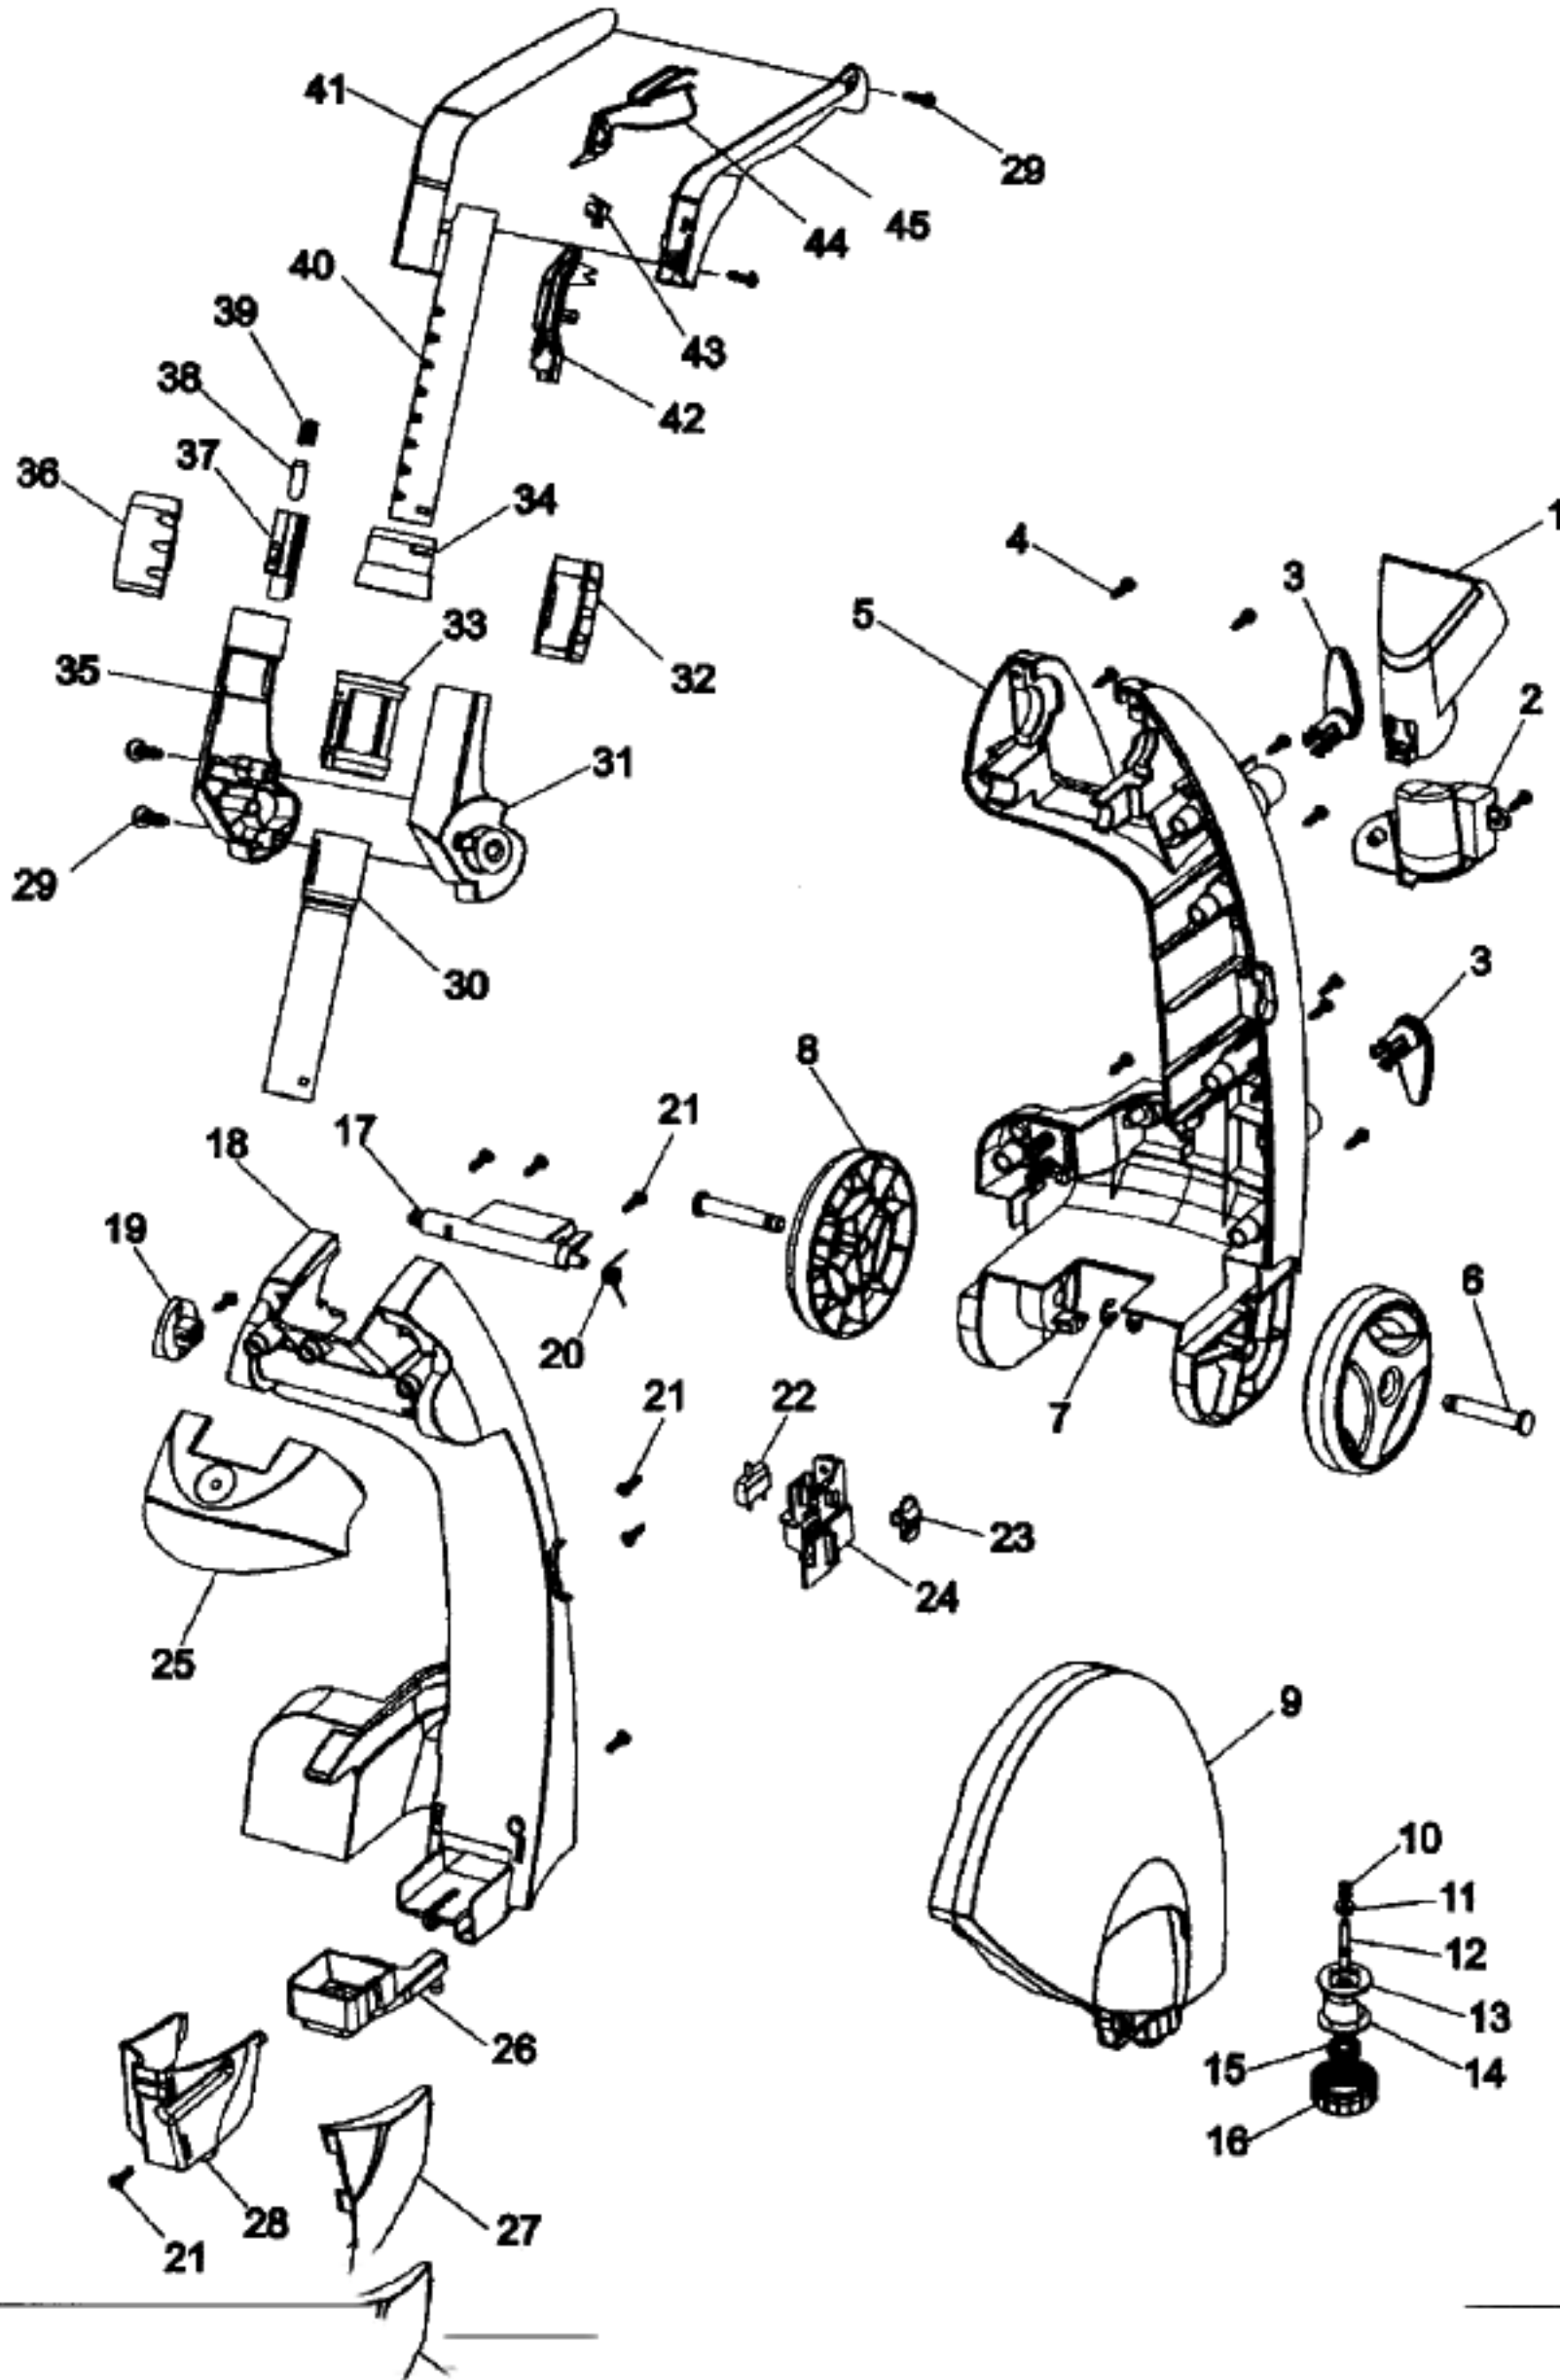

ASSEMBLY SCHEMATIC

MODEL NO.

F5505
F5520

SteamVac™ spot duo™

14

PART LISTING /

MODEL No.

F5505
F5520

ITEM	PART NUMBER	MODELS TO FIT	PART DESCRIPTION
1	93001408	F5505, F5520	UPOLSTERY NOZZLE ASSEMBLY
2	93001415	F5505, F5520	TOOL HOLDER
3	93001508	F5505, F5520	CORD HOOK
4	93001425	F5505, F5520	SCREW
5	93001370	F5505, F5520	LOWER HANDLE - REAR
6	93001385	F5505, F5520	AXLE
7	93001386	F5505, F5520	E-CLIP
8	93001384	F5505, F5520	WHEEL
9	93001374	F5505, F5520	SOLUTION TANK ASSEMBLY - BLUE
10	93001377	F5505, F5520	SPRING - SOLUTION TANK
11	93001376	F5505, F5520	SEAL - SOLUTION TANK
12	93001378	F5505, F5520	POPPET - SOLUTION TANK
13	93001417	F5505, F5520	VALVE BASE SEAL
14	93001412	F5505, F5520	VALVE BASE
15	93001379	F5505, F5520	O-RING CAP SEAL
16	93001375	F5505, F5520	CAP - SOLUTION TANK
17	93001383	F5505, F5520	RELEASE LEVER LOCK
18	93001369	F5505, F5520	LOWER HANDLE - FRONT
19	9301435	F5505, F5520	RELEASE LEVER - FOLDING HANDLE
20	93001387	F5505, F5520	SPRING
21	93001425	F5505, F5520	SCREW
22	93001382	F5505, F5520	AGITATOR MOTOR CIRCUIT BREAKER
23	93001381	F5505, F5520	SWITCH BUTTON
24	93001380	F5505, F5520	ON-OFF SWITCH ASSEMBLY
25	93001371	F5505, F5520	CARRY HANDLE
26	93001434	F5505, F5520	RESERVOIR ASSEMBLY
27	93001372	F5505, F5520	SOLUTION TANK SUPPORT - FRONT
28	93001373	F5505, F5520	SOLUTION TANK SUPPORT - REAR
29	93001425	F5505, F5520	SCREW
30	93001390	F5505, F5520	LOWER TUBE - TELESCOPING HANDLE
31	93001388	F5505, F5520	MOUNT - TELESCOPING HANDLE - LEFT
32	93001399	F5505, F5520	CLUTCH HOUSING - REAR
33	93001393	F5505, F5520	BUSHING - LOWER TUBE
34	93001392	F5505, F5520	BUSHING - UPPER TUBE
35	93001389	F5505, F5520	MOUNT - TELESCOPING HANDLE - RIGHT
36	93001398	F5505, F5520	CLUTCH HOUSING - FRONT - F5520