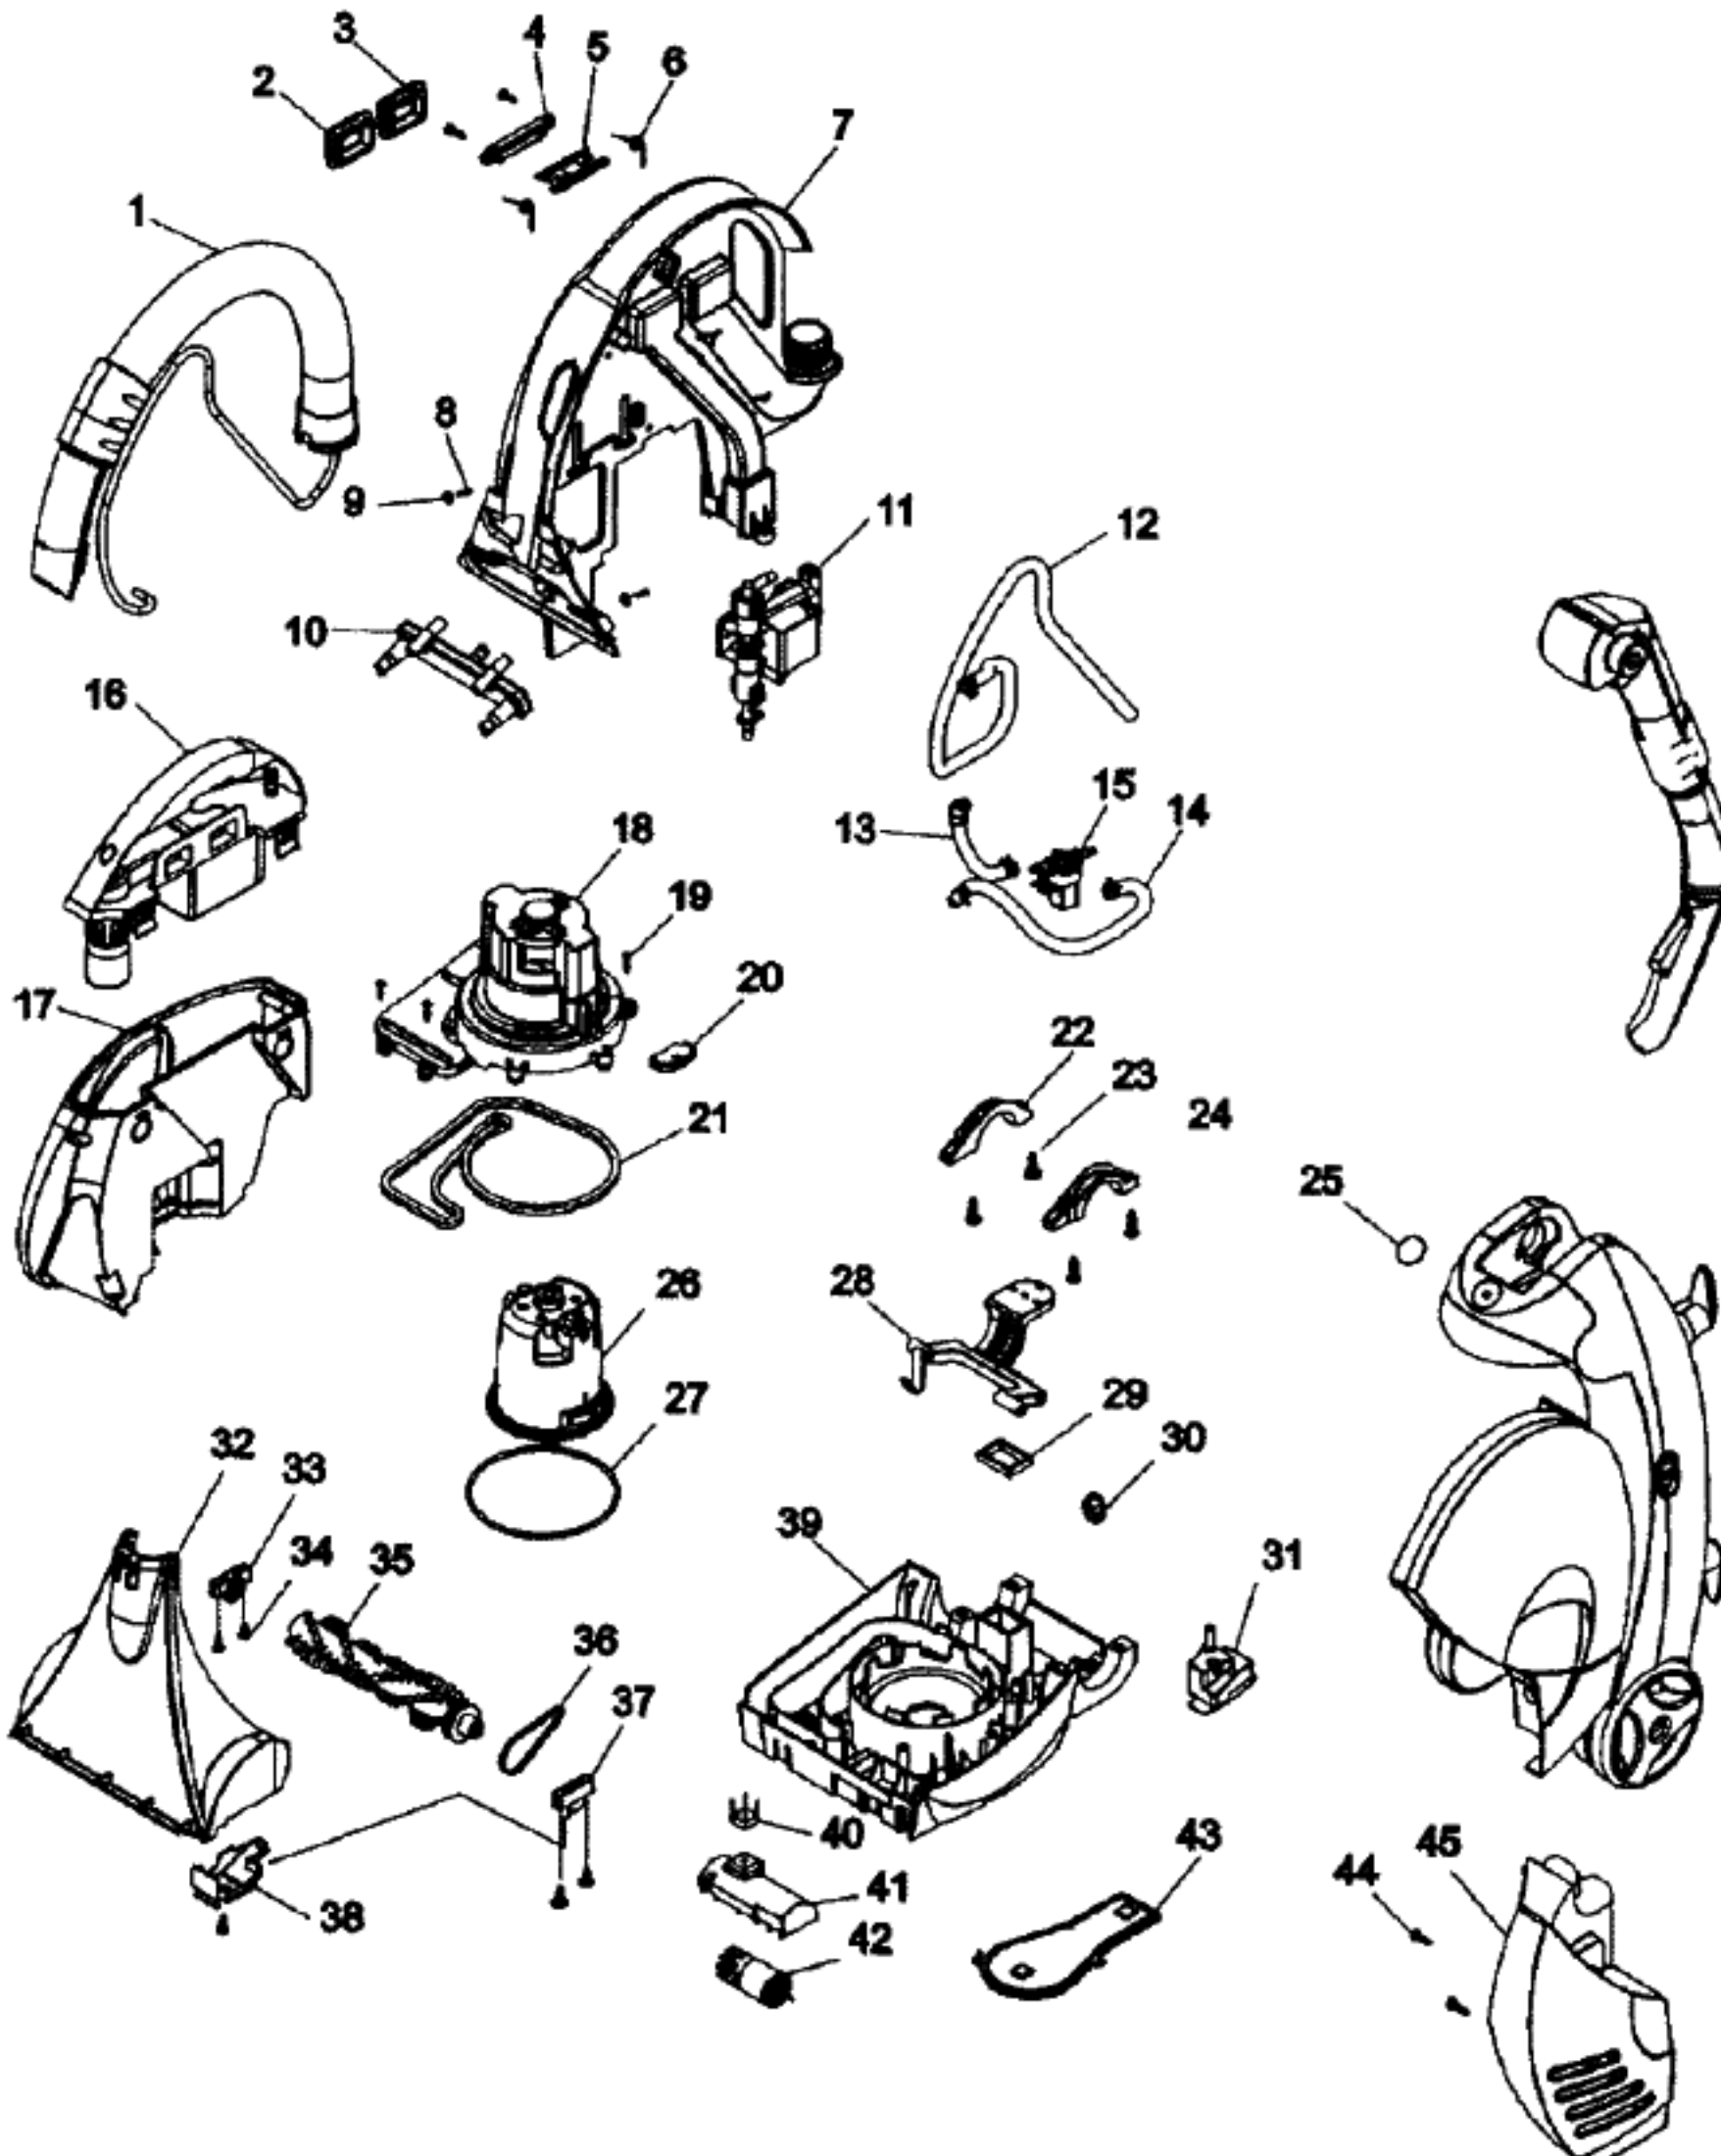

ASSEMBLY SCHEMATIC

MODEL No.

F5505
F5520

SteamVac™ spot duo™

14

PART LISTING

MODEL No.

F5505
F5520

ITEM	PART NUMBER	MODELS TO FIT	PART DESCRIPTION
1	93001349	F5505, F5520	HOSE ASSEMBLY
2	93001357	F5505, F5520	OUTLET SEAL W/SCREEN - DIRTY WATER TANK
3	93001356	F5505, F5520	INLET SEAL - DIRTY WATER TANK
4	93001420	F5505, F5520	LATCH RETAINER - DIRTY WATER TANK
	93001423	F5505, F5520	LATCH RETAINER SCREW
5	93001418	F5505, F5520	LATCH - DIRTY WATER TANK
6	93001419	F5505, F5520	SPRING
7	93001433	F5505, F5520	SPINE ASSEMBLY
8	93001423	F5505, F5520	SCREW
9	93001430	F5505, F5520	WASHER
10	93001343	F5505, F5520	FLOOR NOZZLE SPRAY ASSEMBLY
11	93001355	F5505, F5520	SOLENOID PUMP
12	93001502	F5505, F5520	SOLUTION TUBING
	93001506	F5505, F5520	TUBING CLAMP
13	93001503	F5505, F5520	SOLUTION TUBING
	93001506	F5505, F5520	TUBING CLAMP
	93001505	F5505, F5520	TUBING CLAMP
14	93001504	F5505, F5520	SOLUTION TUBING
	93001506	F5505, F5520	TUBING CLAMP
15	93001363	F5505, F5520	SOLENOID PRESSURE VALVE - FLUID
16	93001431	F5505, F5520	DIRTY WATER TANK LID ASSEMBLY
	93001407	F5505, F5520	DIRTY WATER TANK BUCKLE
17	93001406	F5505, F5520	RECOVERY TANK ASSEMBLY - BLUE
18	93001359	F5505, F5520	MOTOR COVER
19	93001423	F5505, F5520	SCREW
20	93001421	F5505, F5520	SLIDE SEAL
21	93001368	F5505, F5520	MOTOR COVER SEAL
22	93001360	F5505, F5520	TRUNNION COVER - RIGHT
23	93001425	F5505, F5520	SCREW
24	93001361	F5505, F5520	TRUNNION COVER - LEFT
25	93001429	F5505, F5520	MEDALLION
26	93001365	F5505, F5520	MOTOR FAN ASSEMBLY
27	93001507	F5505, F5520	O-RING - MOTOR SEAL
28	93001362	F5505, F5520	HANDLE RELEASE PEDAL
29	93001358	F5505, F5520	DIRTY WATER TANK DUCT MAIN BODY - BLUE
30	93001428	F5505, F5520	CORD RETAINER