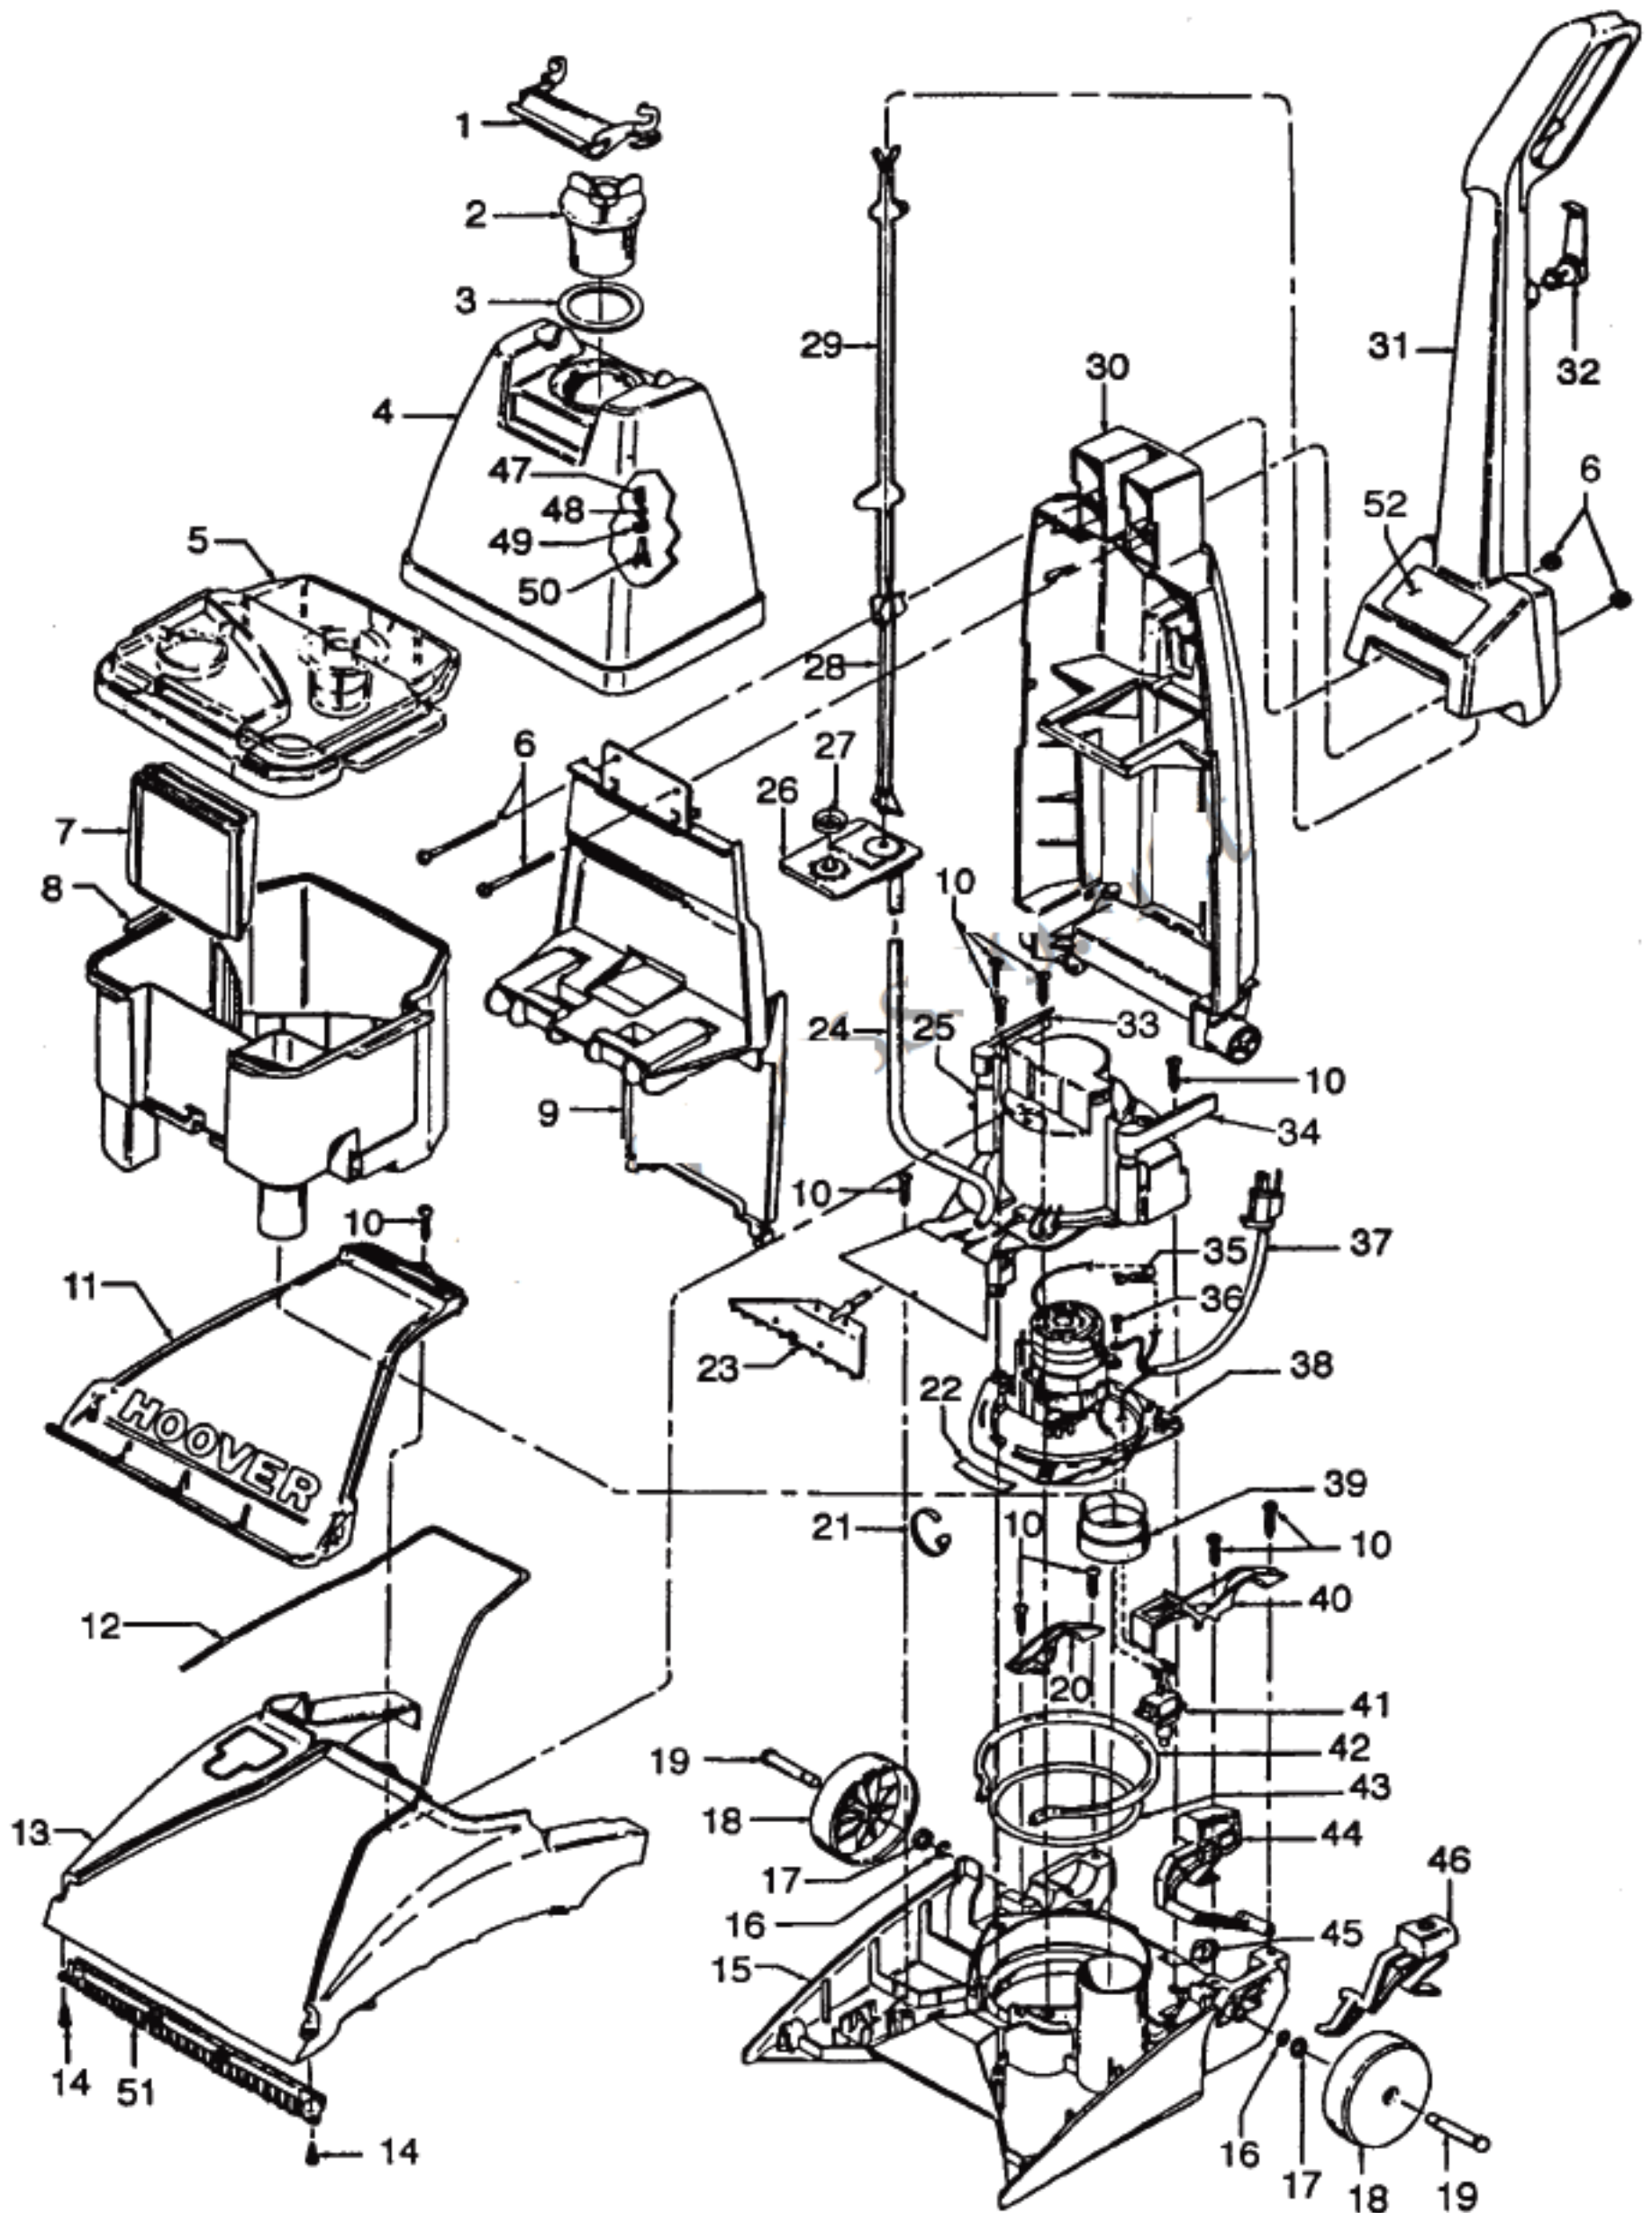

Model F5805

Original

HOOVER**UPRIGHT EXTRACTOR****Model F5805**

KEY	PART NO.	DESCRIPTION	KEY	PART NO.	DESCRIPTION
1	H-39457016	Solution Tank Handle	28	H-38458033	Control Rod Lower
2	H-42272002	Solution Tank Cap Ass'y (Inc. Item 3)	29	H-38458031	Control Rod Upper
3	H-38784062	Gasket	30	H-39466030	Lower Handle
4	H-42272105	Solution Tank Ass'y Comp.	31	H-OM100192	Upper Handle Ass'y Comp.
5	H-42272111	Recovery Tank Lid Ass'y	32	H-39442041	Cord Wrap
6	H-40201145	Handle Hardware	33	H-36151019	Tank Release Latch - R.H.
7	H-38661001	Duct	34	H-36151029	Tank Release Latch - L.H.
8	H-38777008	Recovery Tank	35	H-12227	Insulated Terminal
9	H-37276001	Handle Cover	36	H-1105586	Screw Self Tapping
10	H-21447020	Screw Self Tapping	37	H-46583017	Attachment Cord 25 Ft. 3 Wire
11	N/A	Nozzle Front Plate	38	H-43576159	Motor 6.0 Amp (Inc. Item 22)
12	H-38781037	Seal	39	H-38784063	Standpipe Seal
13	H-37271029	Hood (Inc. Items 10-14 and 51)	40	H-36131086	Trunion Cover- L.H.
14	H-21447228	Screw Self Tapping (2)	41	H-28218048	Switch
15	NLA	Main Body Up To Serial #039600147546	42	H-38781039	Motor Base Seal
15	H-37272096	Main Body After Serial #039600147546	43	H-38784064	Motor Intake Seal
16	H-13730	Lock Ring (2)	44	H-38458040	Handle Release Lever
17	H-163110	Washer (2)	45	H-36172016	Cord Retainer
18	H-38522076	Rear Wheel (2)	46	H-38434025	Switch Actuator Lever
19	H-32434006	Rear Axle (2)	47	H-36172016	Spring
20	H-36131085	Trunion Cover- R.H.	48	H-38717009	Washer - Brass
21	H-27479307	Cable Tie	49	H-38704305	Valve Seal
22	H-34122021	Motor Housing Seal	50	H-38717009	Valve Stem
23	H-43411006	Distributor Ass'y	51	H-48443005	Brush Back Ass'y
24	H-40309002	Tubing Kit	52	H-52313013	Nameplate
25	H-37196139	Motor/Distributor Cover Ass'y (Inc. Item 23)	ITEMS NOT ILLUSTRATED - ACCESSORIES		
26	H-43516007	Reservoir Ass'y	H-39458005	Handle Lever Guard	
27	H-38784060	Solution Tank Seal	H-57333016	Carpet Cleaning Solution (16 Oz.)	
			H-38762010	Filter Recovery Tank	