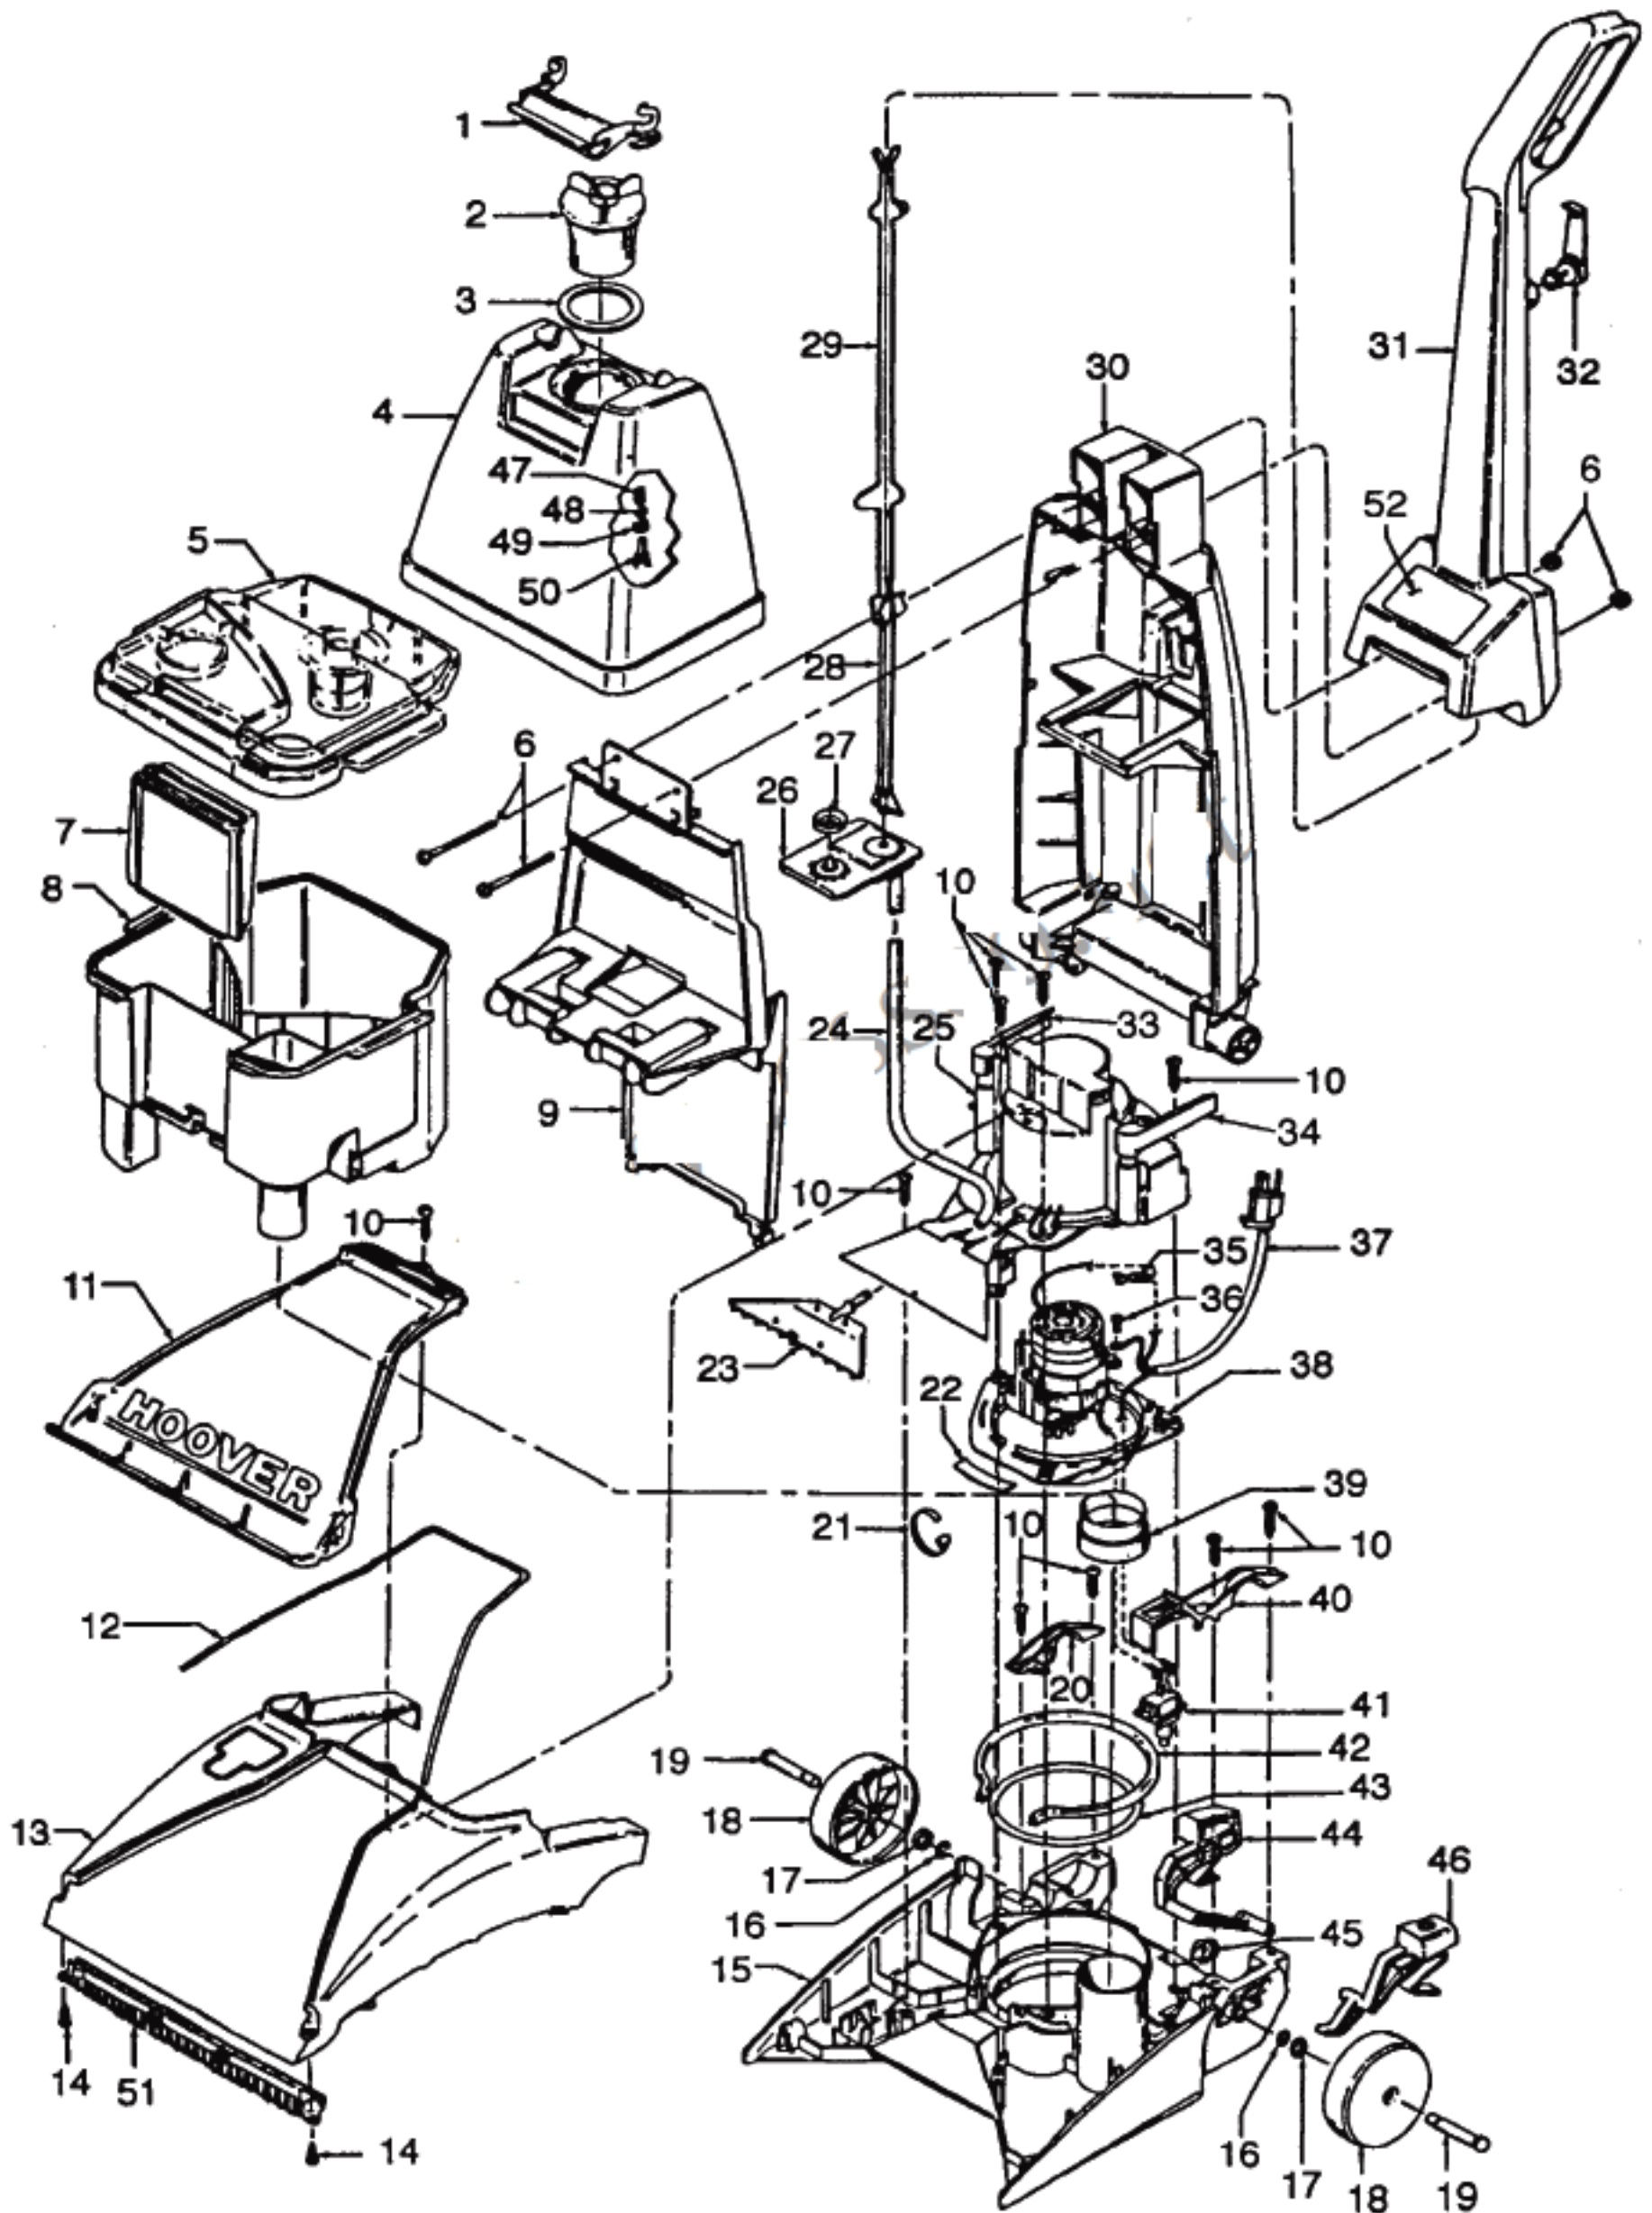

HOOVER

Original

UPRIGHT EXTRACTOR

Model F5805

Original

HOOVER**UPRIGHT EXTRACTOR****Model F5805**

KEY	PART NO.	DESCRIPTION	KEY	PART NO.	DESCRIPTION
1	H-39457016	Solution Tank Handle	28	H-38458033	Control Rod Lower
2	H-42272002	Solution Tank Cap Ass'y (Inc. Item 3)	29	H-38458031	Control Rod Upper
3	H-38784062	Gasket	30	H-39466030	Lower Handle
4	H-42272105	Solution Tank Ass'y Comp.	31	H-OM100192	Upper Handle Ass'y Comp.
5	H-42272111	Recovery Tank Lid Ass'y	32	H-39442041	Cord Wrap
6	H-40201145	Handle Hardware	33	H-36151019	Tank Release Latch - R.H.
7	H-38661001	Duct	34	H-36151029	Tank Release Latch - L.H.
8	H-38777008	Recovery Tank	35	H-12227	Insulated Terminal
9	H-37276001	Handle Cover	36	H-1105586	Screw Self Tapping
10	H-21447020	Screw Self Tapping	37	H-46583017	Attachment Cord 25 Ft. 3 Wire
11	N/A	Nozzle Front Plate	38	H-43576159	Motor 6.0 Amp (Inc. Item 22)
12	H-38781037	Seal	39	H-38784063	Standpipe Seal
13	H-37271029	Hood (Inc. Items 10-14 and 51)	40	H-36131086	Trunion Cover- L.H.
14	H-21447228	Screw Self Tapping (2)	41	H-28218048	Switch
15	NLA	Main Body Up To Serial #039600147546	42	H-38781039	Motor Base Seal
15	H-37272096	Main Body After Serial #039600147546	43	H-38784064	Motor Intake Seal
16	H-13730	Lock Ring (2)	44	H-38458040	Handle Release Lever
17	H-163110	Washer (2)	45	H-36172016	Cord Retainer
18	H-38522076	Rear Wheel (2)	46	H-38434025	Switch Actuator Lever
19	H-32434006	Rear Axle (2)	47	H-36172016	Spring
20	H-36131085	Trunion Cover- R.H.	48	H-38717009	Washer - Brass
21	H-27479307	Cable Tie	49	H-38704305	Valve Seal
22	H-34122021	Motor Housing Seal	50	H-38717009	Valve Stem
23	H-43411006	Distributor Ass'y	51	H-48443005	Brush Back Ass'y
24	H-40309002	Tubing Kit	52	H-52313013	Nameplate
25	H-37196139	Motor/Distributor Cover Ass'y (Inc. Item 23)	ITEMS NOT ILLUSTRATED - ACCESSORIES		
26	H-43516007	Reservoir Ass'y	H-39458005	Handle Lever Guard	
27	H-38784060	Solution Tank Seal	H-57333016	Carpet Cleaning Solution (16 Oz.)	
			H-38762010	Filter Recovery Tank	