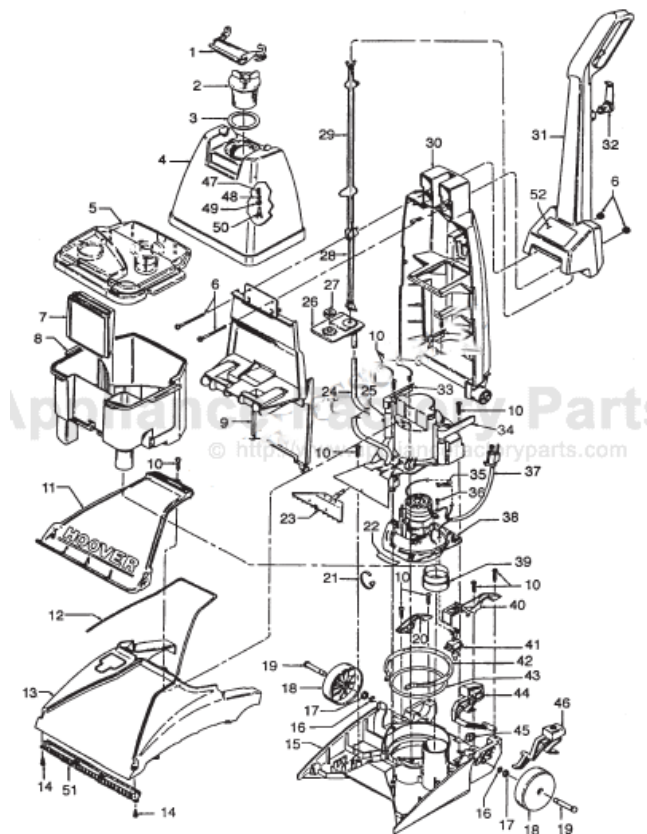

[Find Your HOOVER Vacuum Cleaner Parts - Select From 1456 Models](#)

----- Manual continues below part list -----