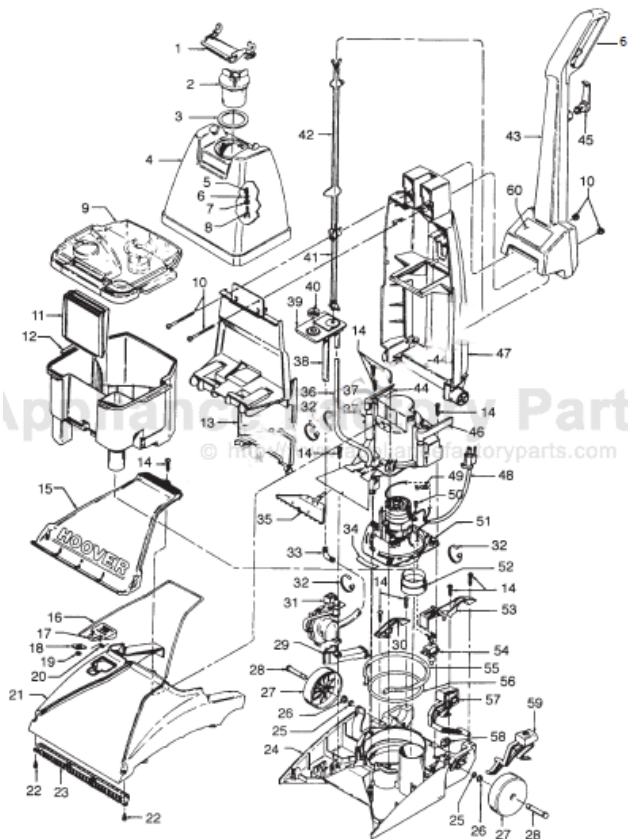

[Find Your HOOVER Vacuum Cleaner Parts - Select From 1456 Models](#)

----- Manual continues below part list -----