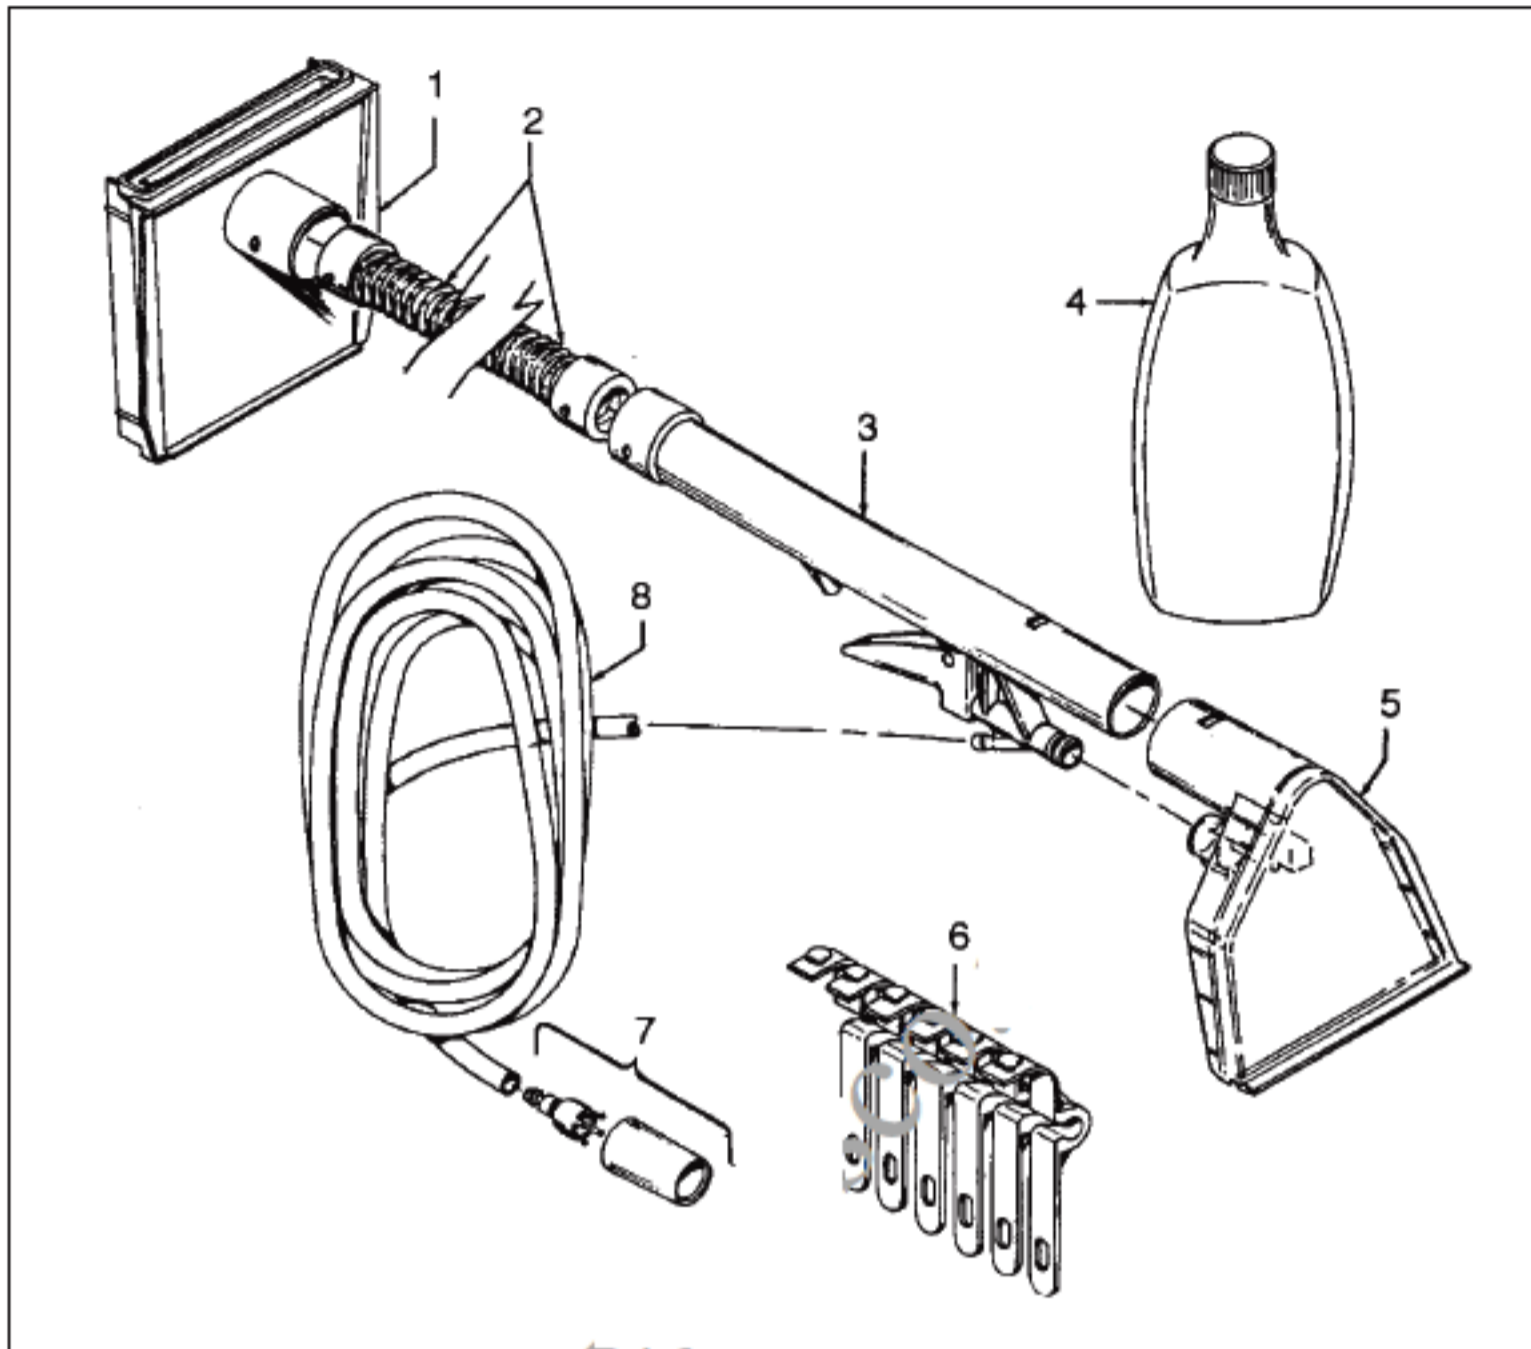

## UPRIGHT EXTRACTOR TOOLS

Models F5815, F5825

<u>KEY</u>	<u>PART NO.</u>	<u>DESCRIPTION</u>
	NLA	Cleaning Tool Hose Ass'y (Order H-40309044) (Inc. Items 1, 2, 3, & 5)
	H-40309044	Hose Kit Including New Style Hose Recovery Tank And Lid With Upholstery Tool
1	H-38655002	Tool Converter
2	H-38671035	Hose With Collars
3	NLA	Wand Valve Ass'y (Order H-40309044)
4	H-57333016	Carpet Cleaning Solution - 16 Oz.
5	H-38619011	Upholstery Nozzle
6	H-36172033	Tube Strap (6) Sold Each
7	NLA	Connector/Coupler Sleeve Ass'y (Order H-40309044)
8	NLA	Solution Tubing Ass'y (Order H-40309044)

# HOOVER Original

UPRIGHT EXTRACTOR  
Models F5815, F5825