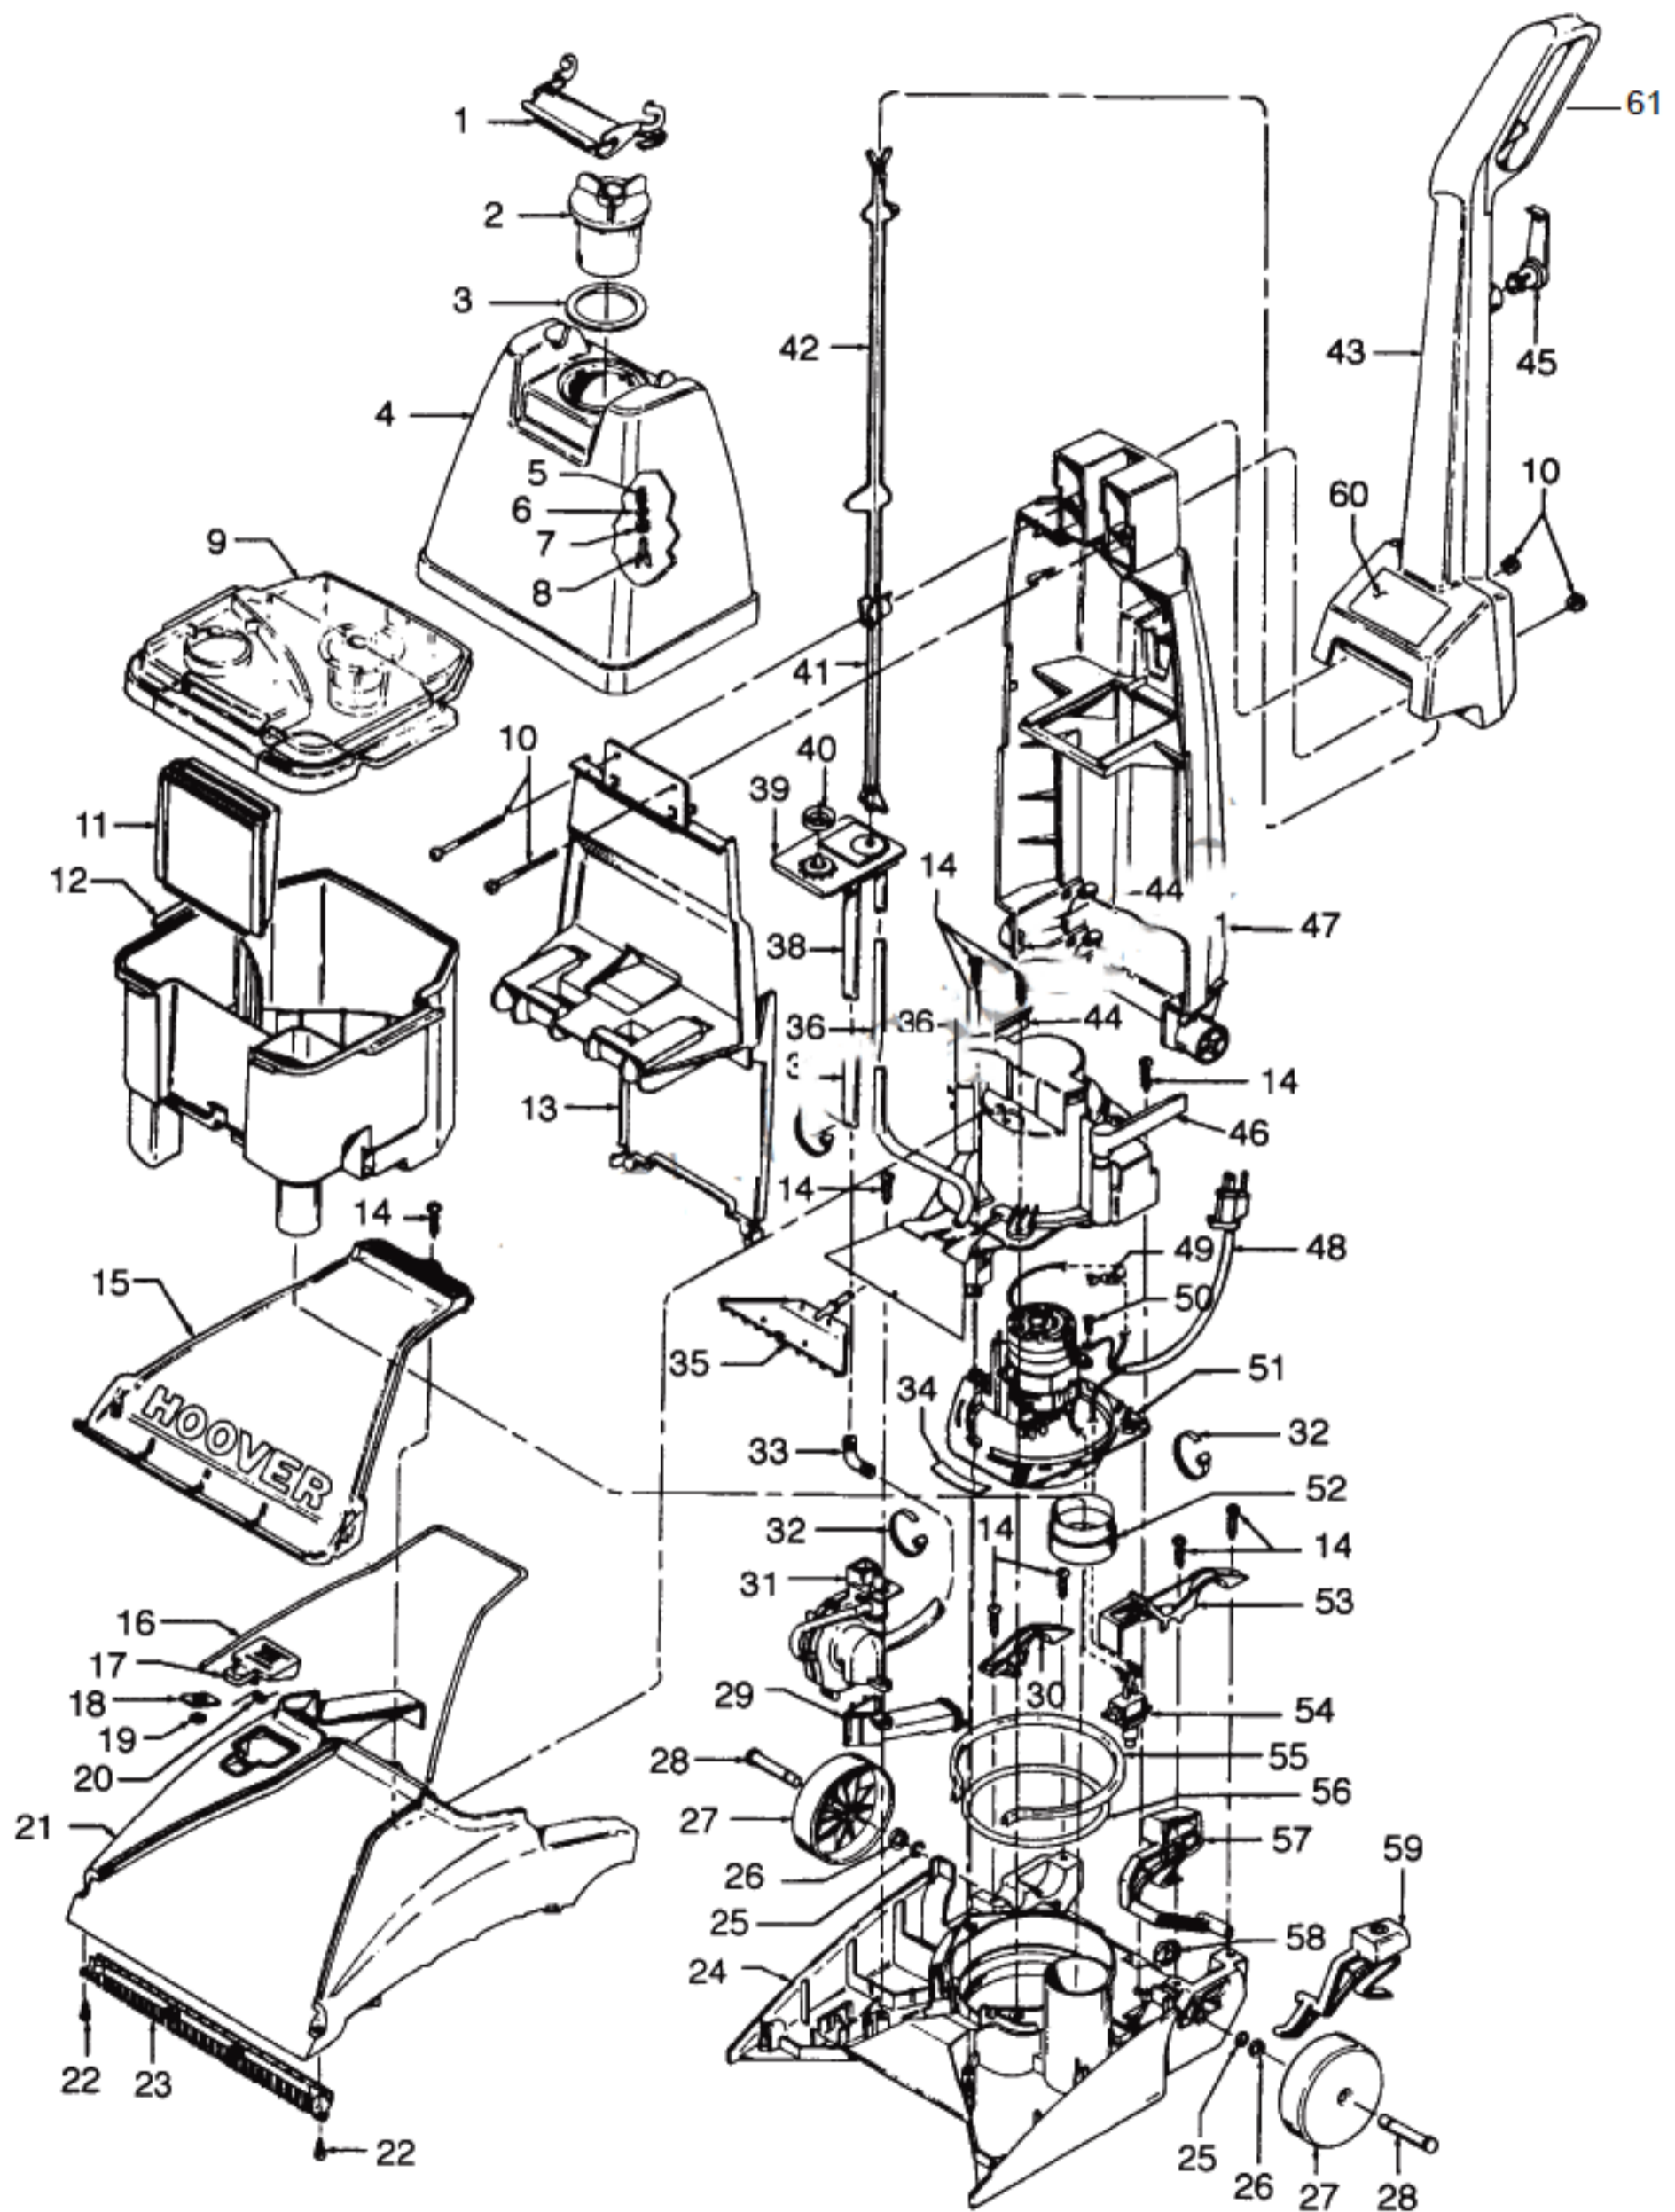

Models F5815, F5825

KEY	PART NO.	DESCRIPTION
	NLA	Cleaning Tool Hose Ass'y (Order H-40309044) (Inc. Items 1, 2, 3, & 5)
	H-40309044	Hose Kit Including New Style Hose Recovery Tank And Lid With Upholstery Tool
1	H-38655002	Tool Converter
2	H-38671035	Hose With Collars
3	NLA	Wand Valve Ass'y (Order H-40309044)
4	H-57333016	Carpet Cleaning Solution - 16 Oz.
5	H-38619011	Upholstery Nozzle
6	H-36172033	Tube Strap (6) Sold Each
7	NLA	Connector/Coupler Sleeve Ass'y (Order H-40309044)
8	NLA	Solution Tubing Ass'y (Order H-40309044)

HOOVER Original

UPRIGHT EXTRACTOR

Models F5815, F5825

Original **HOOVER**

UPRIGHT EXTRACTOR Models F5815, F5825

KEY	PART NO.	DESCRIPTION
1	H-39457016	Solution Tank Handle
2	H-42272002	Solution Tank Cap Ass'y (Inc. Item 3)
3	H-38784062	Gasket
4	H-42272105	Solution Tank Ass'y Without Handle
5	H-38312014	Spring
6	H-21312518	Washer Brass
7	H-38784061	Valve Seal
8	H-38717009	Valve Stem
9	H-42272111	Recovery Tank Lid Ass'y
10	H-40201145	Handle Hardware
11	H-38661001	Duct
12	H-38777008	Recovery Tank (Inc. Item 9, 11)
13	H-37276001	Handle Cover
14	H-21447020	Screw, Self Tapping
15	N/A	Nozzle Front Plate (Order H-37271031)
16	H-38781037	Seal
17	H-37257102	Door Ass'y - F5815 (Inc. Items 18 & 19)
17	H-37257103	Door Ass'y - F5825 (Inc. Items 18 & 19)
18	H-38783019	Seal
19	H-21362006	Speed Nut
20	H-38351017	Spring
21	H-37271031	Hood With Door (Inc. Items 14-23)
22	H-21447228	Screw Self Tapping (2)
23	H-48443005	Brush Back Ass'y
24	H-37272081	Main Body (Inc. Item 55)
25	H-13730	Lock Ring (2)
26	H-163110	Washer (2)
27	H-38522076	Rear Wheel (2)
28	H-32434006	Rear Axle (2)
29	H-38664001	Elbow Duct
30	H-36131085	Trunion Cover R.H.
31	H-43582002	Pump Ass'y Complete
32	H-27479307	Cable Tie (3)
33	H-33241001	Elbow Connector
34	H-34122021	Motor Housing Seal
35	H-43411006	Distributor Ass'y
36	H-40309002	Tubing Kit