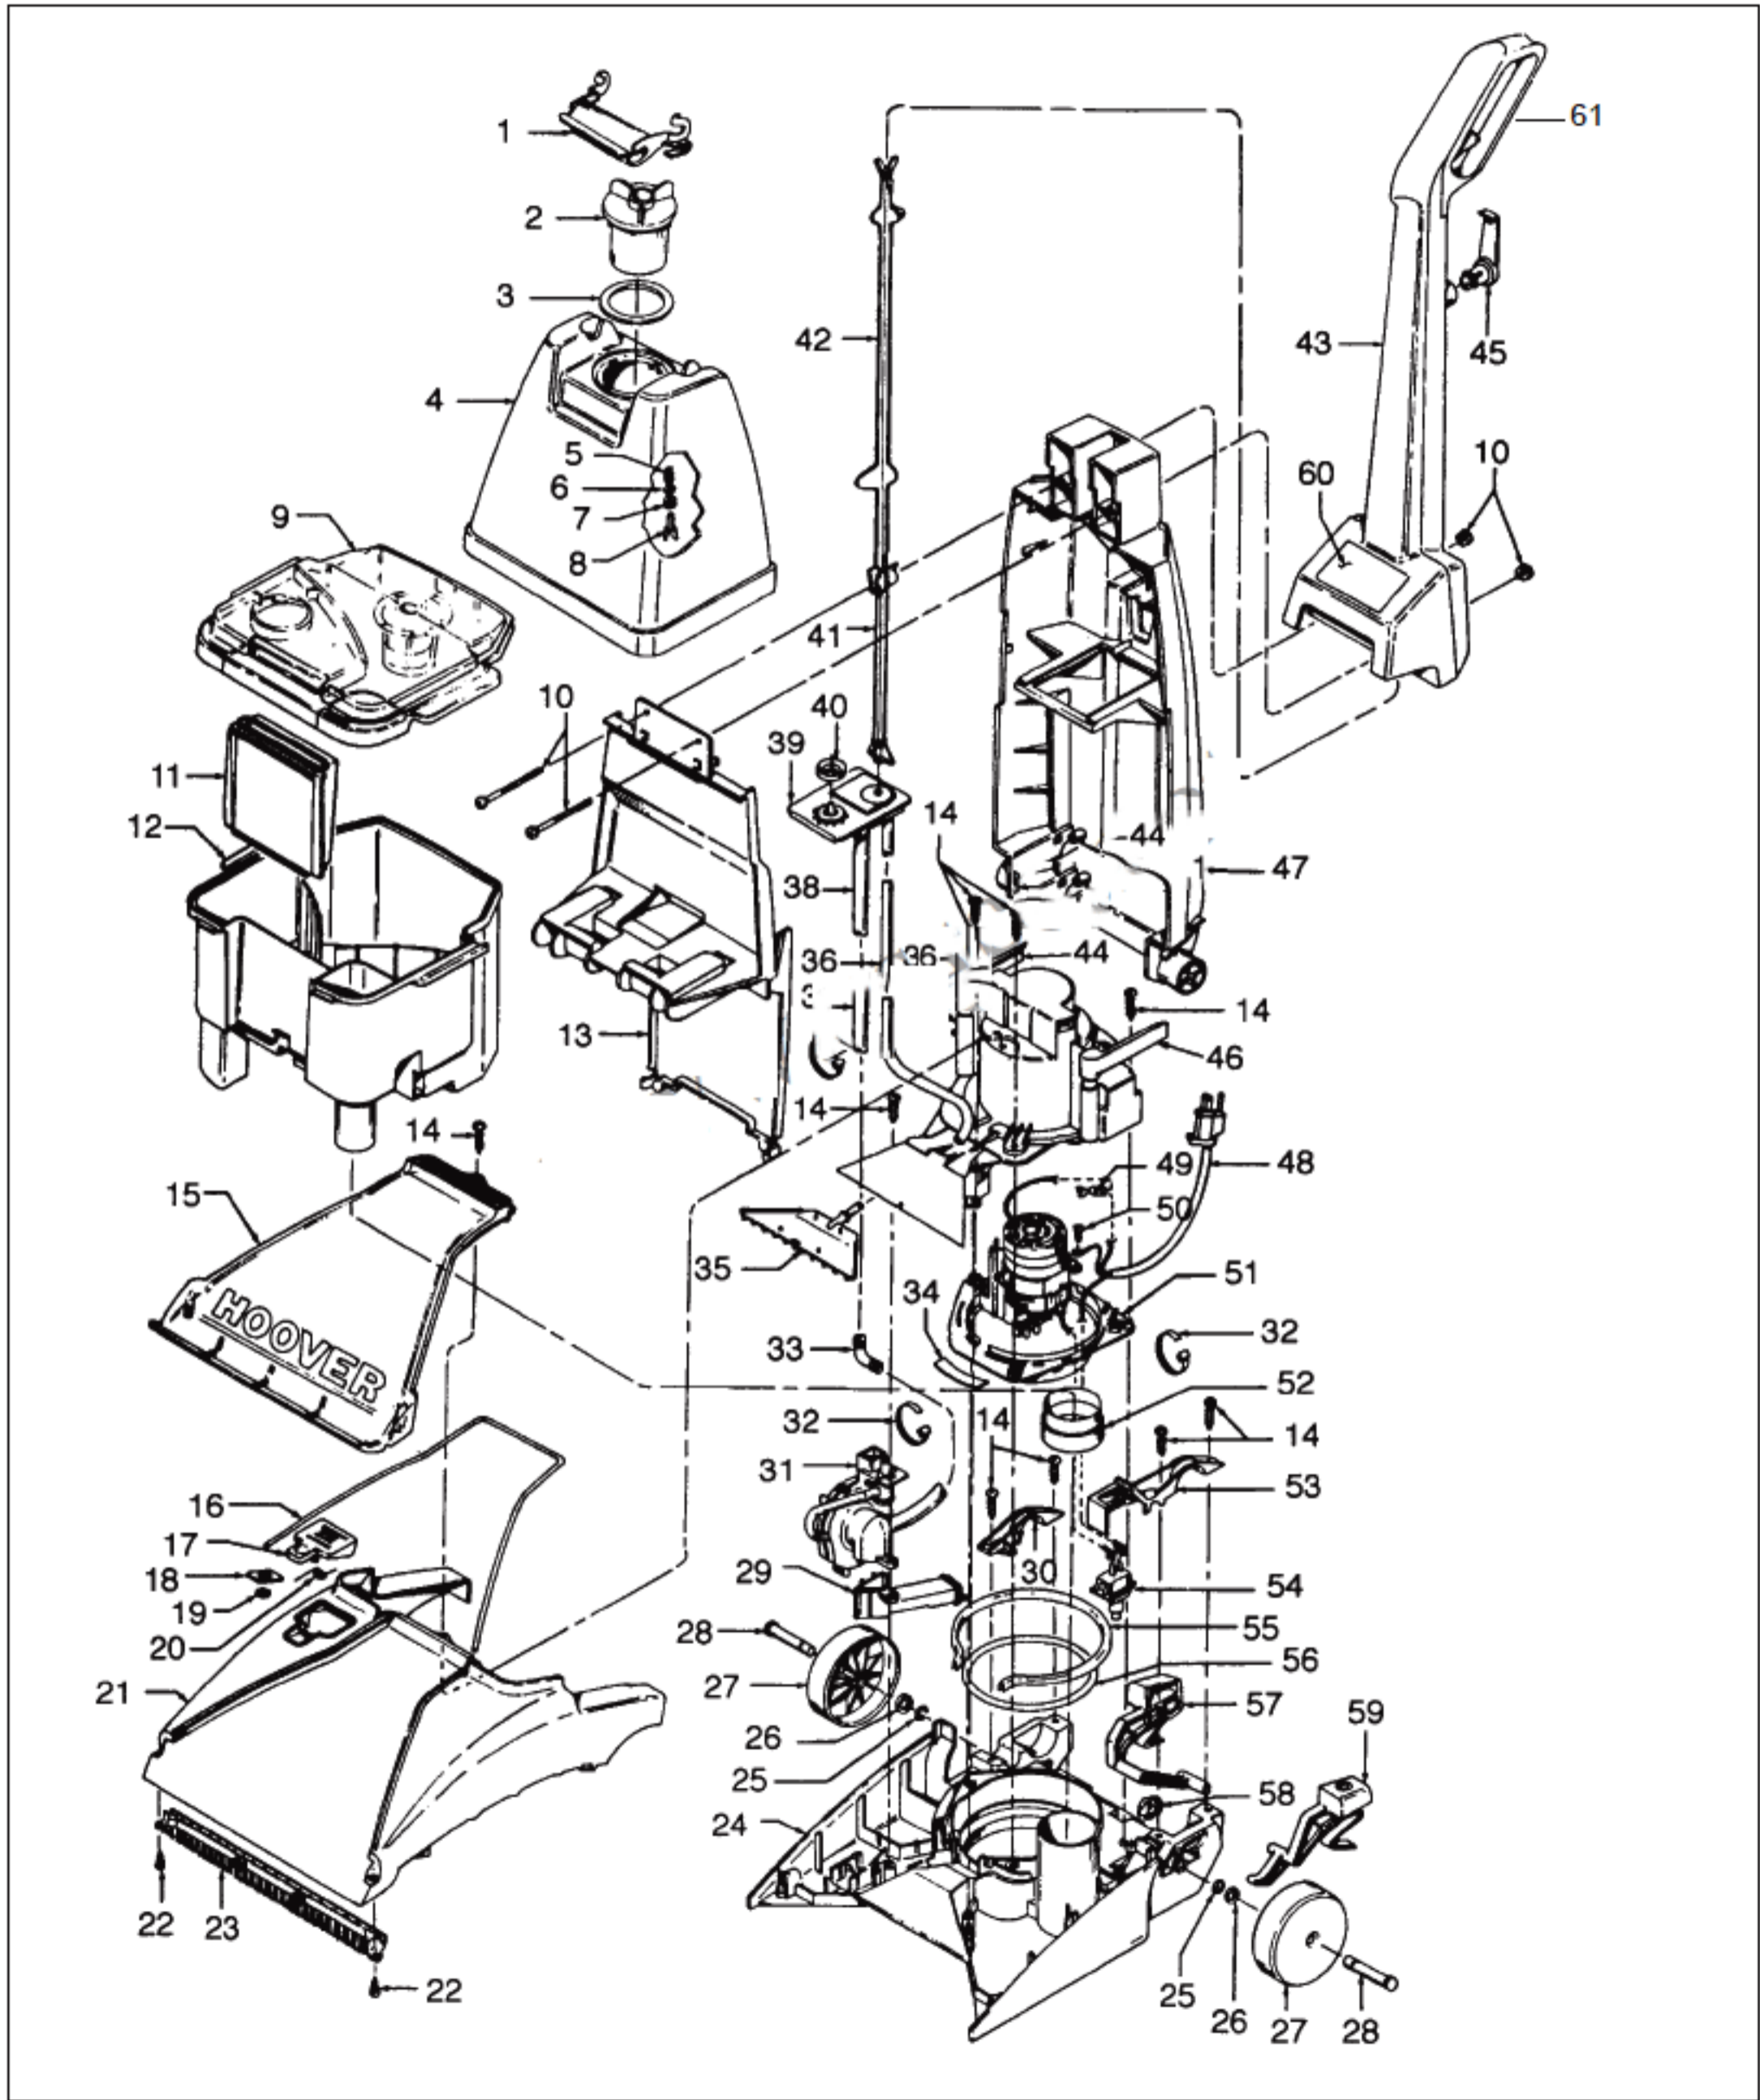

## UPRIGHT EXTRACTOR TOOLS

Models F5815, F5825

<u>KEY</u>	<u>PART NO.</u>	<u>DESCRIPTION</u>
	NLA	Cleaning Tool Hose Ass'y (Order H-40309044) (Inc. Items 1, 2, 3, & 5)
	H-40309044	Hose Kit Including New Style Hose Recovery Tank And Lid With Upholstery Tool
1	H-38655002	Tool Converter
2	H-38671035	Hose With Collars
3	NLA	Wand Valve Ass'y (Order H-40309044)
4	H-57333016	Carpet Cleaning Solution - 16 Oz.
5	H-38619011	Upholstery Nozzle
6	H-36172033	Tube Strap (6) Sold Each
7	NLA	Connector/Coupler Sleeve Ass'y (Order H-40309044)
8	NLA	Solution Tubing Ass'y (Order H-40309044)

# HOOVER Original

UPRIGHT EXTRACTOR  
Models F5815, F5825

# Original **HOOVER**