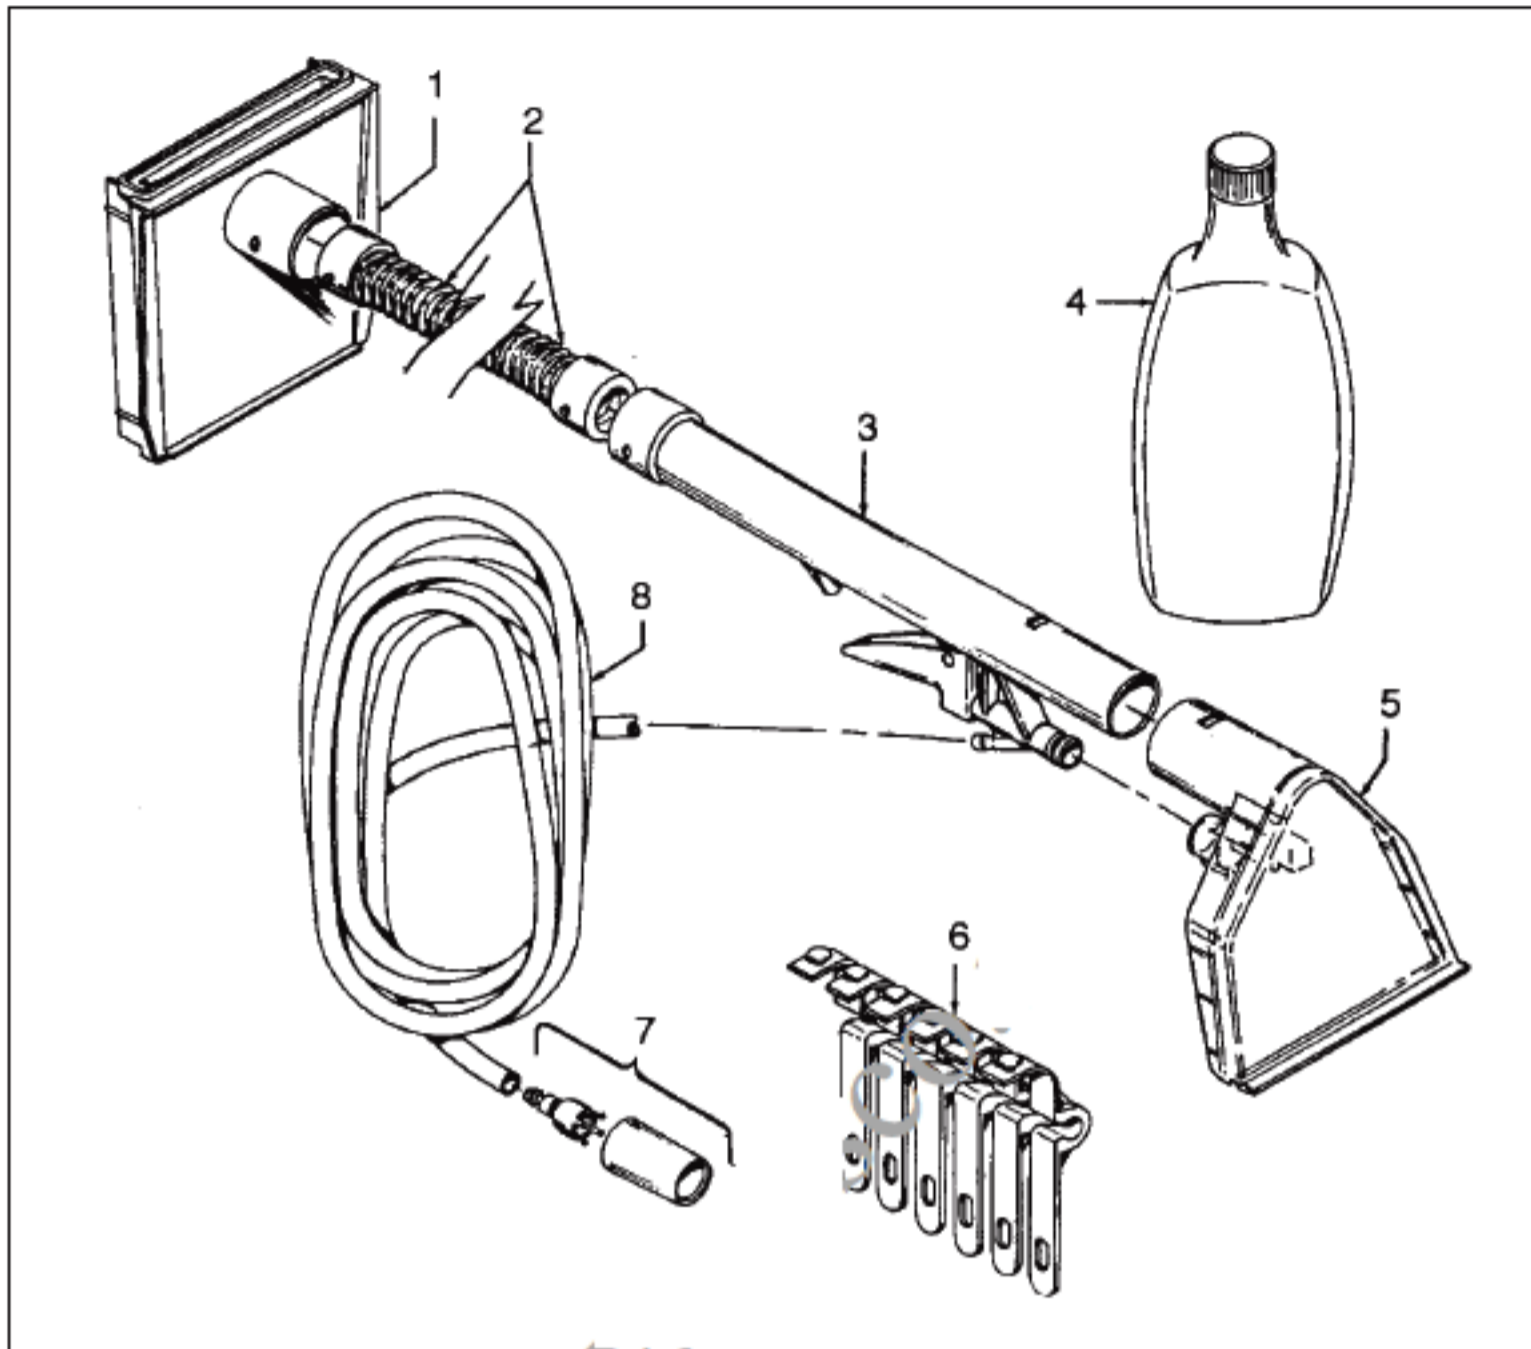

Original **HOOVER**

UPRIGHT EXTRACTOR TOOLS

Models F5815, F5825

KEY	PART NO.	DESCRIPTION
	NLA	Cleaning Tool Hose Ass'y (Order H-40309044) (Inc. Items 1, 2, 3, & 5)
	H-40309044	Hose Kit Including New Style Hose Recovery Tank And Lid With Upholstery Tool
1	H-38655002	Tool Converter
2	H-38671035	Hose With Collars
3	NLA	Wand Valve Ass'y (Order H-40309044)
4	H-57333016	Carpet Cleaning Solution - 16 Oz.
5	H-38619011	Upholstery Nozzle
6	H-36172033	Tube Strap (6) Sold Each
7	NLA	Connector/Coupler Sleeve Ass'y (Order H-40309044)
8	NLA	Solution Tubing Ass'y (Order H-40309044)