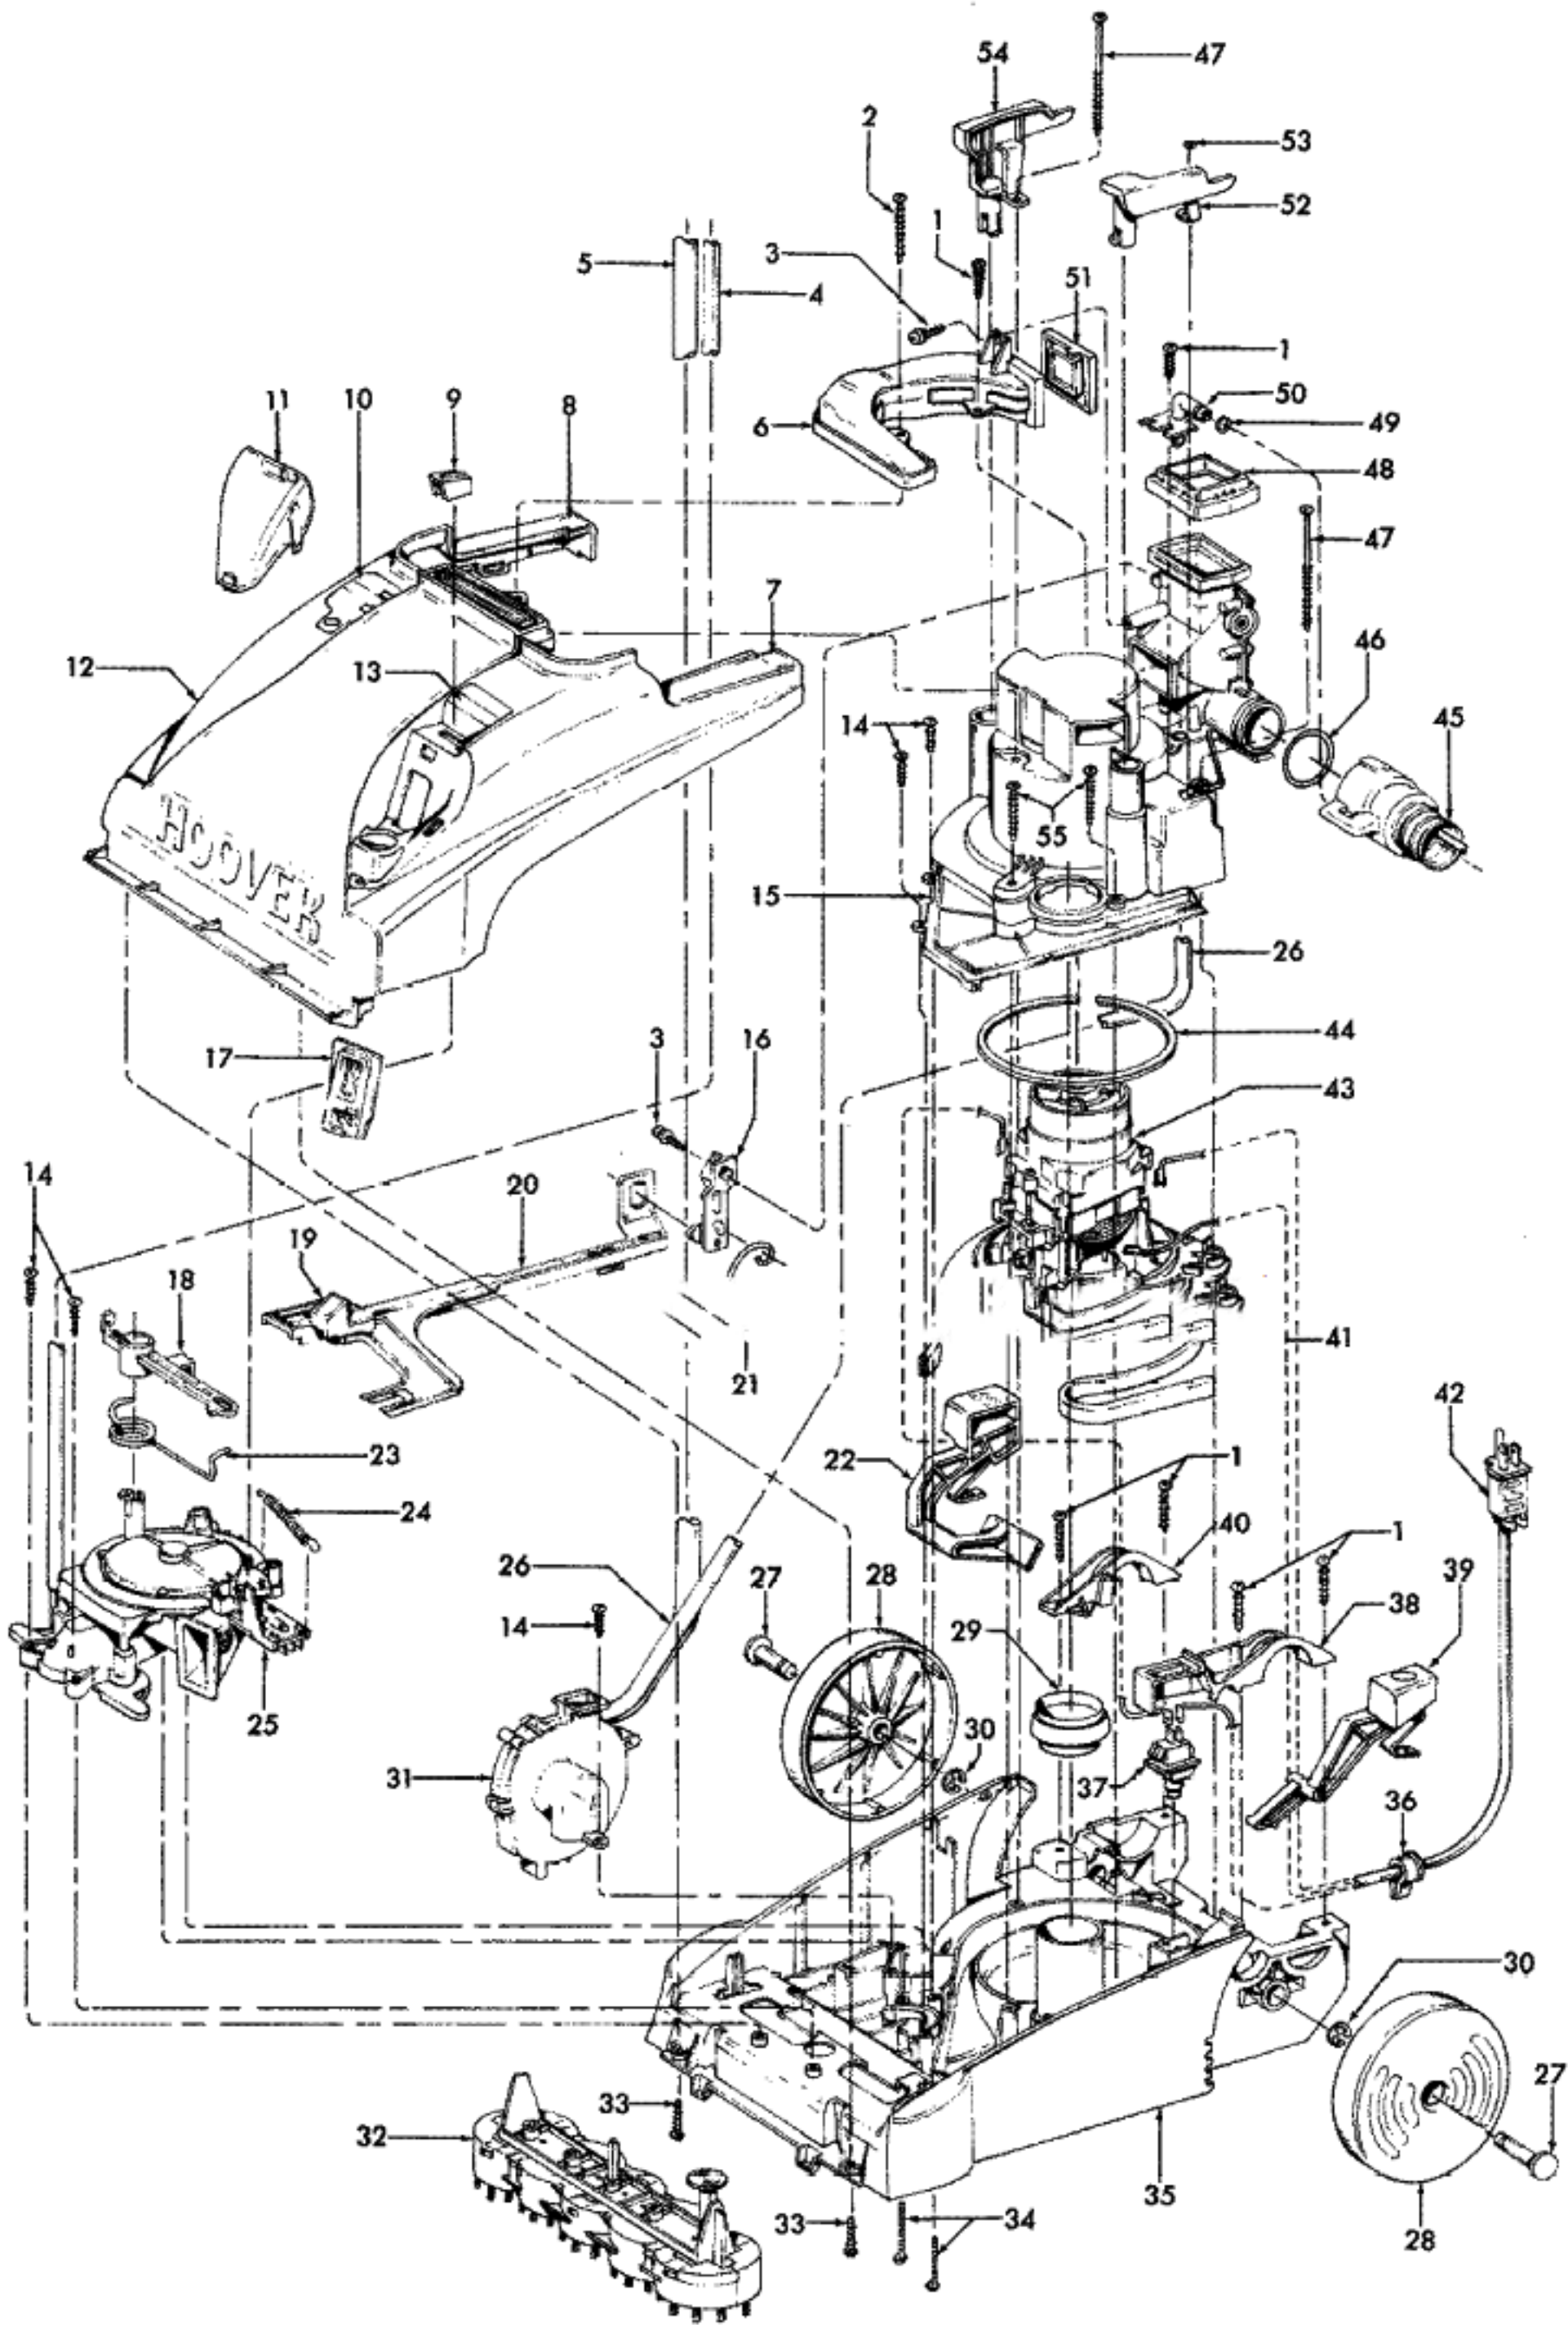

Model Number: F58419RM

BOM/Serial #: F58419RM

Graphic Title: MOTOR ASSEMBLY, MAINHSG_LOWER

Image	Key	Part Number	Description	Substitution	Qty.
1	1	21447003	SCREW		1
1	2	21447247	SCREW-SV III		1
1	3	23149002	SCREW-SELF TAPPING		1
1	4	40309002	SERVICE TUBING - STE		1
1	5	40309002	SERVICE TUBING - STE		1
1	6	43466071	DUCT-SV III		1
1	7	51865024	ON/OFF LABEL - STEAM		1
1	8	51638055	HDL REL LABEL-STEAM		1
1	9	38421093	INDICATOR KNOB-F5851		1
1	10	51438006	NAMEPLATE-TOOL MODE-		1
1	11	39383106	LENS-F5851/55/59		1
1	12	37271083	Hood-AG-F5893-910	37271079	1
1	12	37271055	HOOD ASSEMBLY-F5873-		1
1	12	37271045	HOOD ASSEMBLY-F5837-		1
1	12	37271051	HOOD ASSEMBLY-F5868-		1
1	13	51855031	Br.Sp.Nameplate	51639192	1
1	14	21447217	SCREW-SELF TAPPING		1
1	15	42191007	MOTOR CR OVE VALVE MBL-S		1
1	15	42191005	MOTOR COVER/VALVE-SV		1
1	16	36439001	VALVE CRANK ARM-SV I		1
1	17	43613009	SCREEN-F5851/55/59		1
1	18	-----	NOT REQUIRED PART OR SEE NOTE		1
1	19	51611008	INDICATOR LABEL-STM		1
1	20	38458050	TURBINE ACTUATOR ARM		1
1	20	38458024	TURBINE ACTUATOR ARM		1
1	21	36132003	OVER CENTER SPRING-S		1
1	22	38458042	HANDLE RELEASE LEVER		1
1	23	38356013	SPRING- TURBINE-F586		1
1	24	38333009	SPRING-F5851/55/59		1
1	25	43191003	TURBINE ASSEMBLY-SV	91001021	1
1	26	40309002	SERVICE TUBING - STE		1
1	27	32434007	REAR AXLE		2
1	28	38522076	REAR WHEEL		2
1	29	38784063	STANDPIPE SEAL		1
1	30	160017--	LOCK RING		1