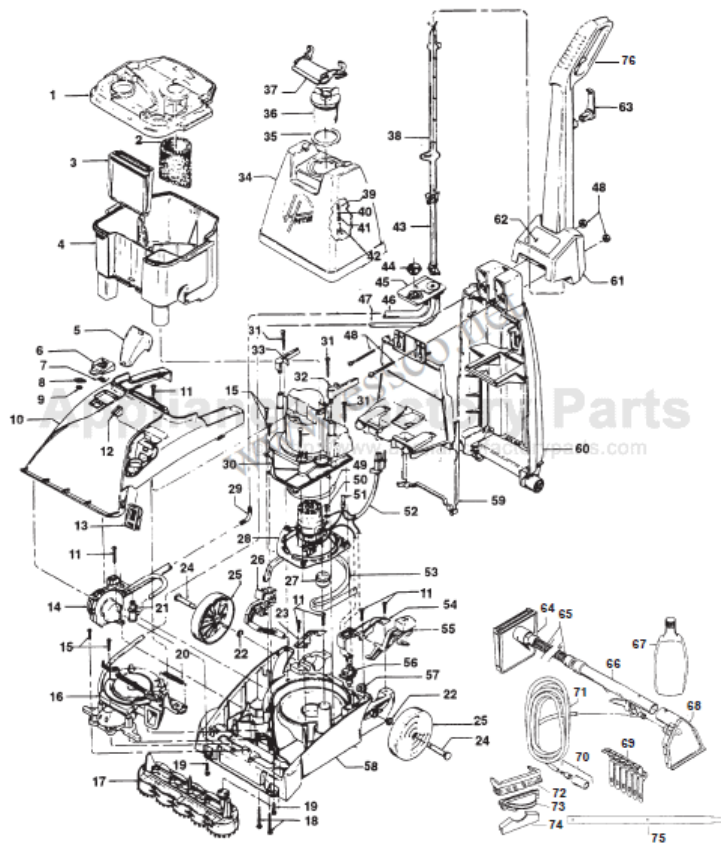

[Find Your HOOVER Vacuum Cleaner Parts - Select From 1456 Models](#)

----- Manual continues below part list -----