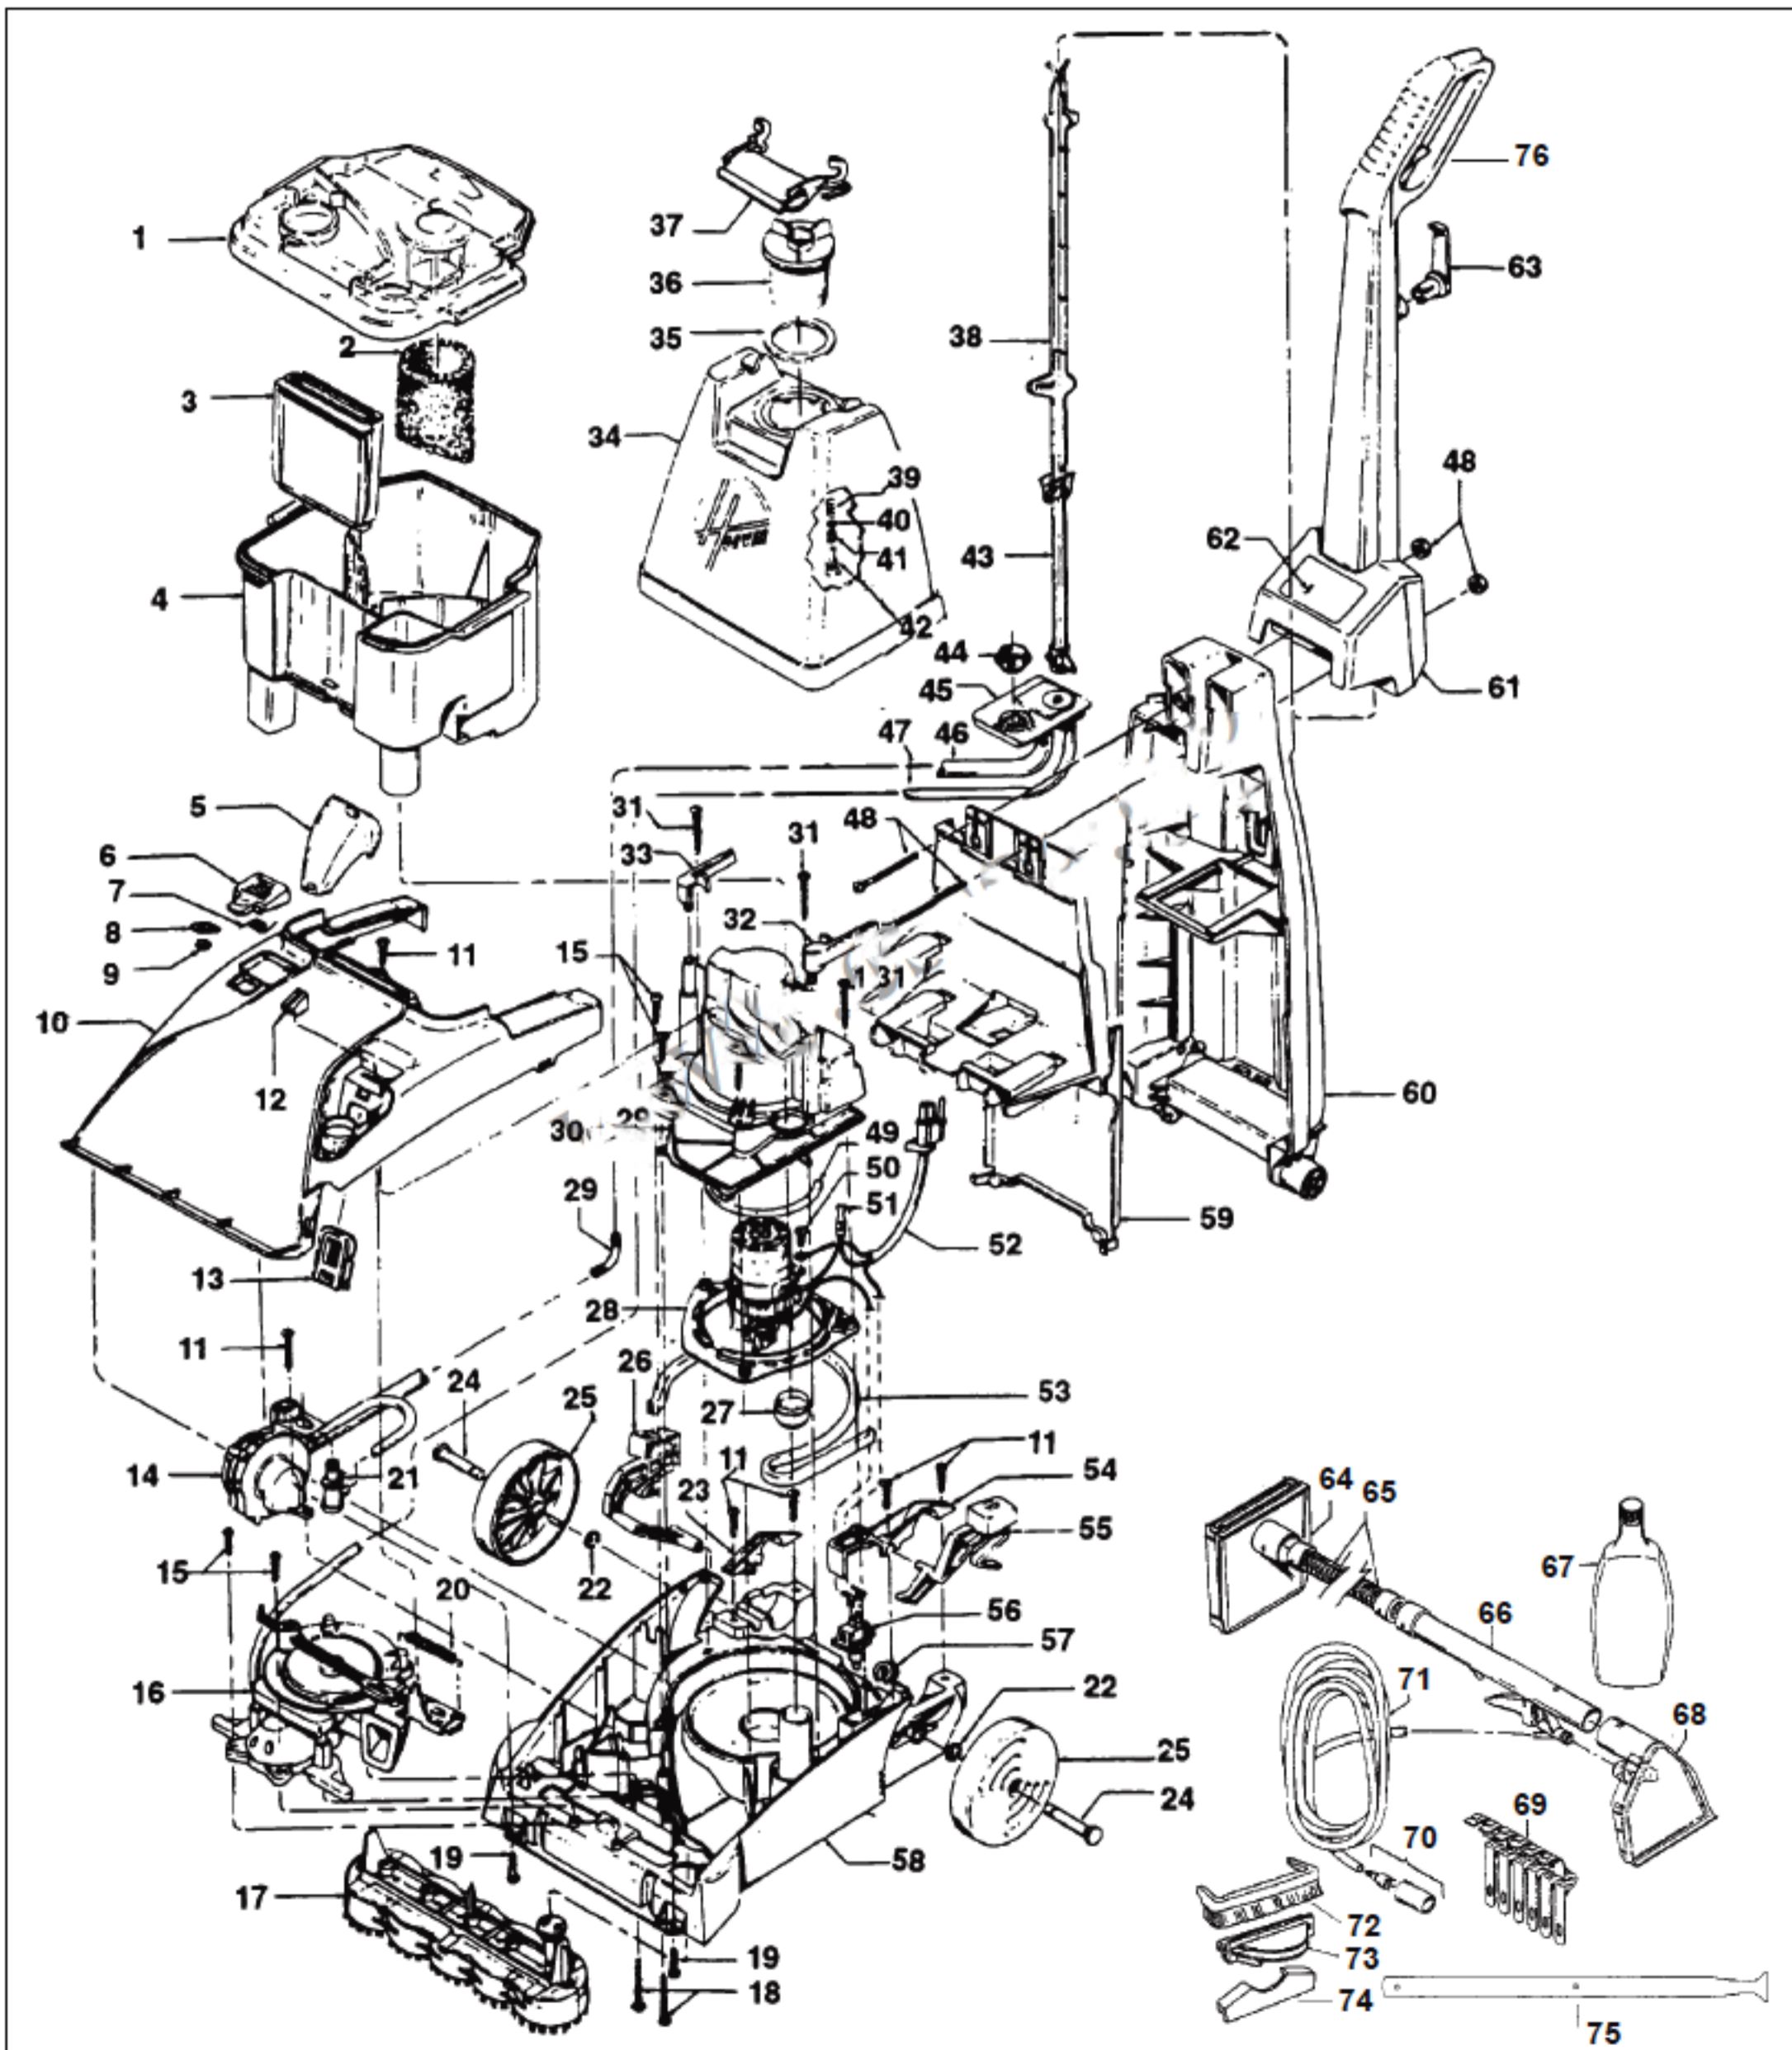

HOOVER Original

UPRIGHT EXTRACTOR

Models F5851, F5855, F5859

Original **HOOVER**

UPRIGHT EXTRACTOR Models F5851, F5855, F5859

KEY	PART NO.	DESCRIPTION
1	H-42272111	Recovery Tank Lid Ass'y (Incl. Item 2)
2	H-38762010	Tank Filter
3	H-38661002	Duct
4	H-38777018	Recovery Tank (Incl. Item 1, 2, 3)
5	H-39383106	Lens
6	H-37257205	Door (Incl. Item 8, 9) - F5859
6	H-37257105	Door (Incl. Item 8, 9) - F5855
6	H-37257106	Door (Incl. Item 8, 9) - F5851
7	H-38351017	Spring - Access Door
8	H-38783021	Seal
9	H-21362006	Speed Nut
10	H-37271037	Hood Ass'y (Incl. 6, 7, 8, 9) - F5859
10	H-37271035	Hood Ass'y (Incl. 6, 7, 8, 9) - F5851, F5855
11	H-21447020	Screw - Self Tapping
12	H-38421093	Indicator Knob
13	H-43613009	Screen Ass'y
14	H-43582003	Pump Ass'y (Incl. Item 21)
15	H-21447217	Screw- Self Tapping (5)
16	H-43191001	Turbine and Gear Ass'y (Incl. Item 12, 20)
17	H-48437022	Brush Block Ass'y
18	H-21479438	Screw (2)
19	H-21447072	Screw - Self Tapping (2)
20	H-38333009	Spring
21	H-43523003	Quick Disconnect Ass'y
22	H-160017	Retaining Ring (2)
23	H-36131085	Trunnion Cover - RH
24	H-32434006	Rear Axle (2)
25	H-38522076	Rear Wheel (2)
26	H-38458042	Handle Release Lever
27	H-38784063	Standpipe Seal
28	H-43576163	Motor
29	H-33241001	Elbow Connector
30	H-37196141	Motor Cover
31	H-21447232	Screw - Self Tapping (4)
32	H-36151029	Tank Release Latch - LH
33	H-36151019	Tank Release Latch - RH
34	H-42272105	Solution Tank Ass'y Without Handle (Incl. Item 35, 36, 39, 40, 41, 42)
35	H-38784062	Gasket
36	H-42272002	Solution Tank Cap
37	H-39457016	Solution Tank Handle
38	H-38458031	Control Rod - Upper
39	H-38312014	Spring - Solution Tank
40	H-21312518	Washer - Brass
41	H-38784061	Valve Seal
42	H-38717009	Valve Stem - Solution Tank
43	H-38458033	Control Rod - Lower
44	H-38784060	Solution Tank Seal
45	H-43516008	Reservoir Ass'y (Incl Item 44)