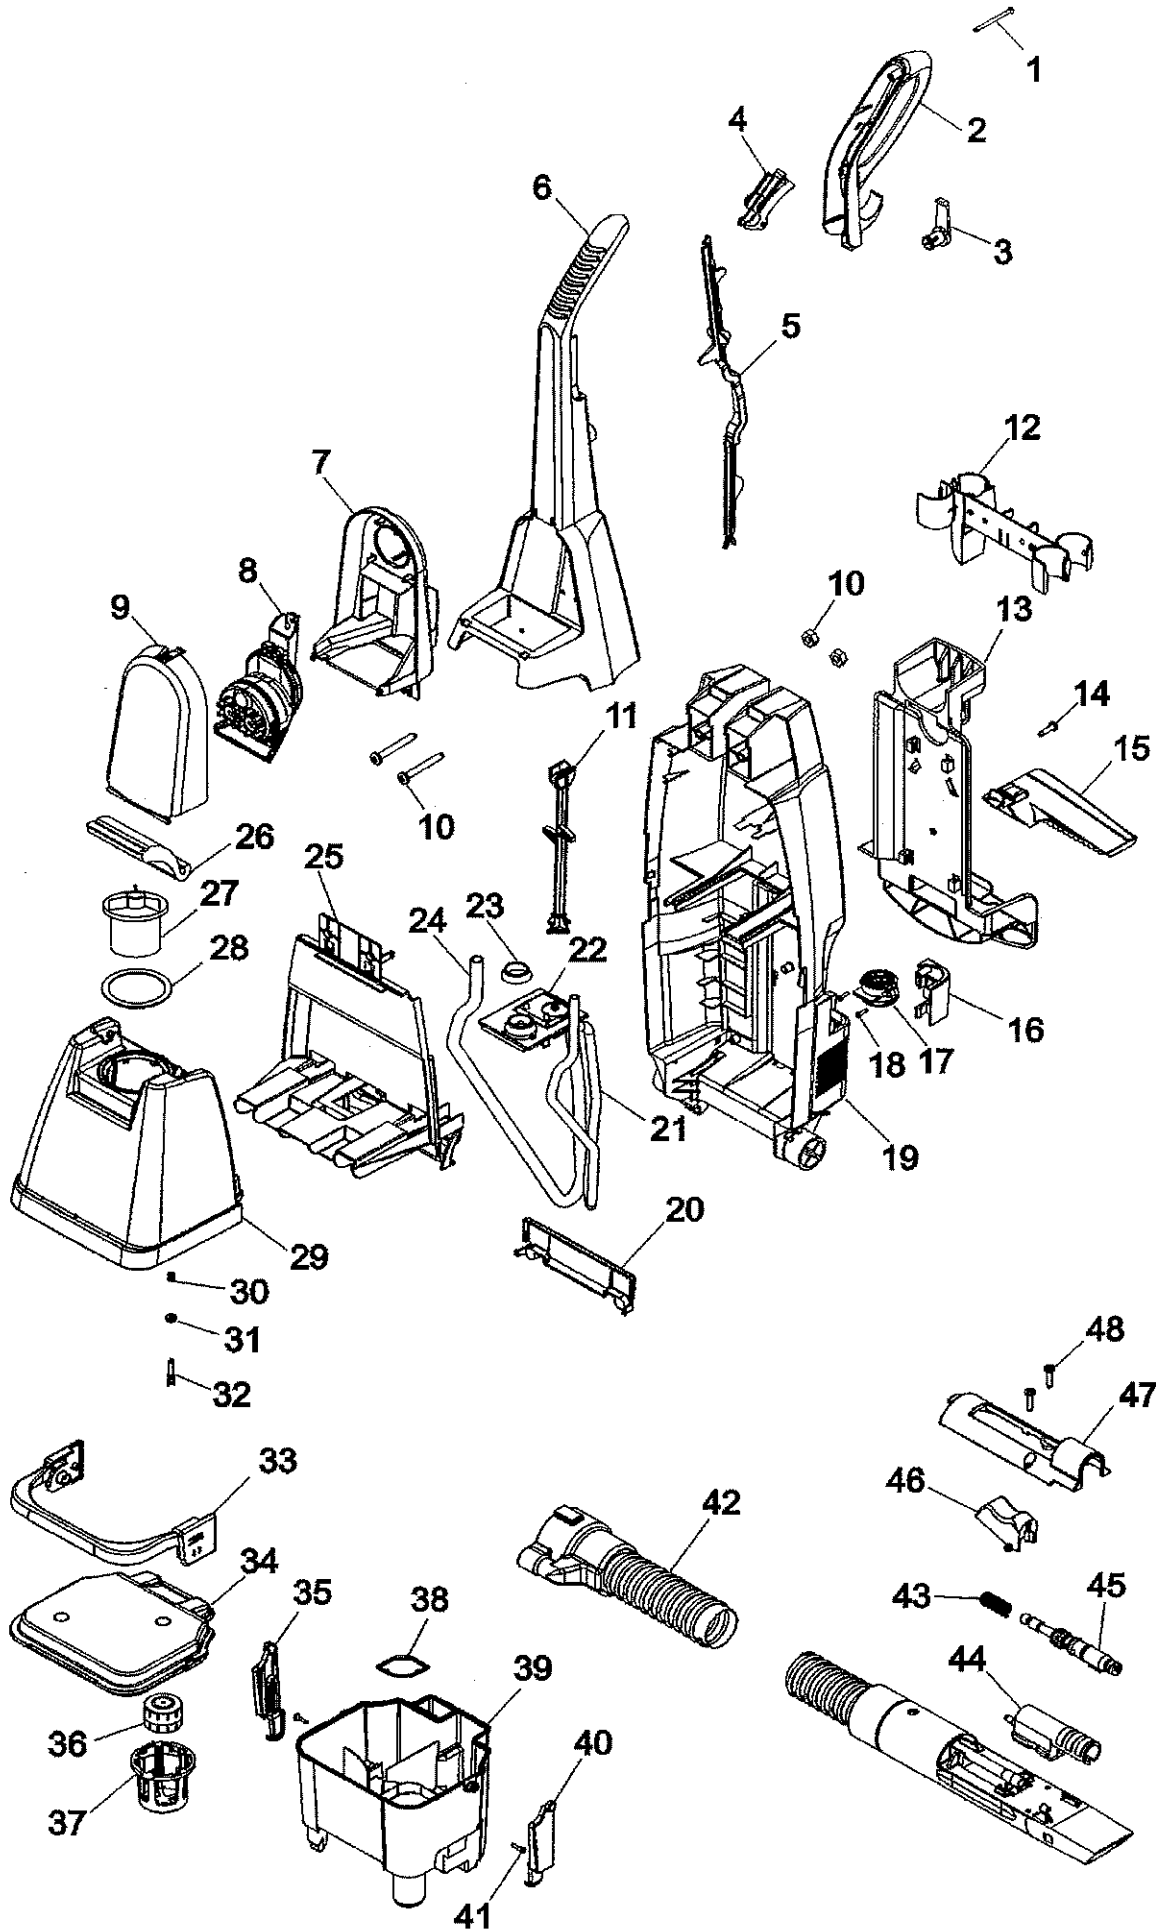

Model Number: F5891900
BOM/Serial #: F5891900
Graphic Title: UPPER ASSEMBLY

Image	Key	Part Number	Description	Substitution	Qty.
1	1	21447248	SCREW-SELF TAPPING-S		1
1	2	90001252	HANDLE LEVER GUARD-AGS		1
1	3	39442048	CORD WRAP-AGS		1
1	4	38434028	CONTROL LEVER-SV III		1
1	5	38458037	UPPER CONTROL ROD-SV		1
1	6	90001301	UPPER HANDLE AGS		1
1	7	90001310	TOOL HOLDER-AGS		1
1	8	91001197	TURBINE NOZZLE		1
1	9	37276012	TOOL DOOR-BU		1
1	10	40201245	HANDLE HARDWARE		1
1	11	38458033	CONTROL ROD - LOWER		1
1	12	90001307	HOSE/NOZZLE HOLDER		1
1	13	36433230	TOOL RACK LOWER-AGS		1
1	14	21447041	SCREW		1
1	15	38613040	NOZZLE BODY W/BRUSH		1
1	16	90001339	HOSE COVER-MAG GRAY		1
1	17	90001341	HOSE CLAMP-MAG GRAY		1
1	18	21447228	SCREW-SELF-TAPPING		2
1	19	90001308	LOWER HANDLE-AGS		1
1	20	90001306	SOLUTION TUBE-COVER		1
1	21	40309002	SERVICE TUBING - STE		1
1	22	90001251	RESERVOIR ASSEMBLY-AGS		1
1	23	38784060	SOLUTION TANK SEAL		1
1	24	40309002	SERVICE TUBING - STE		1
1	25	90001303	HANDLE COVER-AGS		1
1	26	90001213	SOLUTION TANK HANDLE-AGS		1
1	27	90001288	CAP-SERVICE BLACK		1
1	28	92001260	SOL TANK COMP AJA		1
1	29	42272134	SOLUTION TANK		1
1	30	38312014	SPRING		1
1	31	38784061	VALVE SEAL		1
1	32	38717009	VALVE STEM		1
1	33	90001279	RECOVERY TANK HANDLE		1
1	34	90001314	RECOVERY TANK LID ASY		1
1	35	90001296	LATCH ARM-LH		1

Image	Key	Part Number	Description	Substitution	Qty.
1	36	43538001	FLOAT ASSEMBLY		1
1	37	38719043	FLOAT RETAINER		1
1	38	43615086	PRC-SCREEN ASSEM		1
1	39	90001305	RECOVERY TANK-AJA		1
1	40	90001296	LATCH ARM-LH		1
1	41	21447245	SELF-TAP SHLDR SCREW		2
1	42	90001335	HOSE ASSEMBLY-ABU		1
1	43	91001059	WAND VALVE ASSEMBLY		1
1	44	43412007	NOZZLE/VALVE ASSEMBL		1
1	45	38312019	SPRING		1
1	46	38433074	TRIGGER-SV III'S		1
1	47	90001192	WAND		1
1	48	21447239	SCREW		2