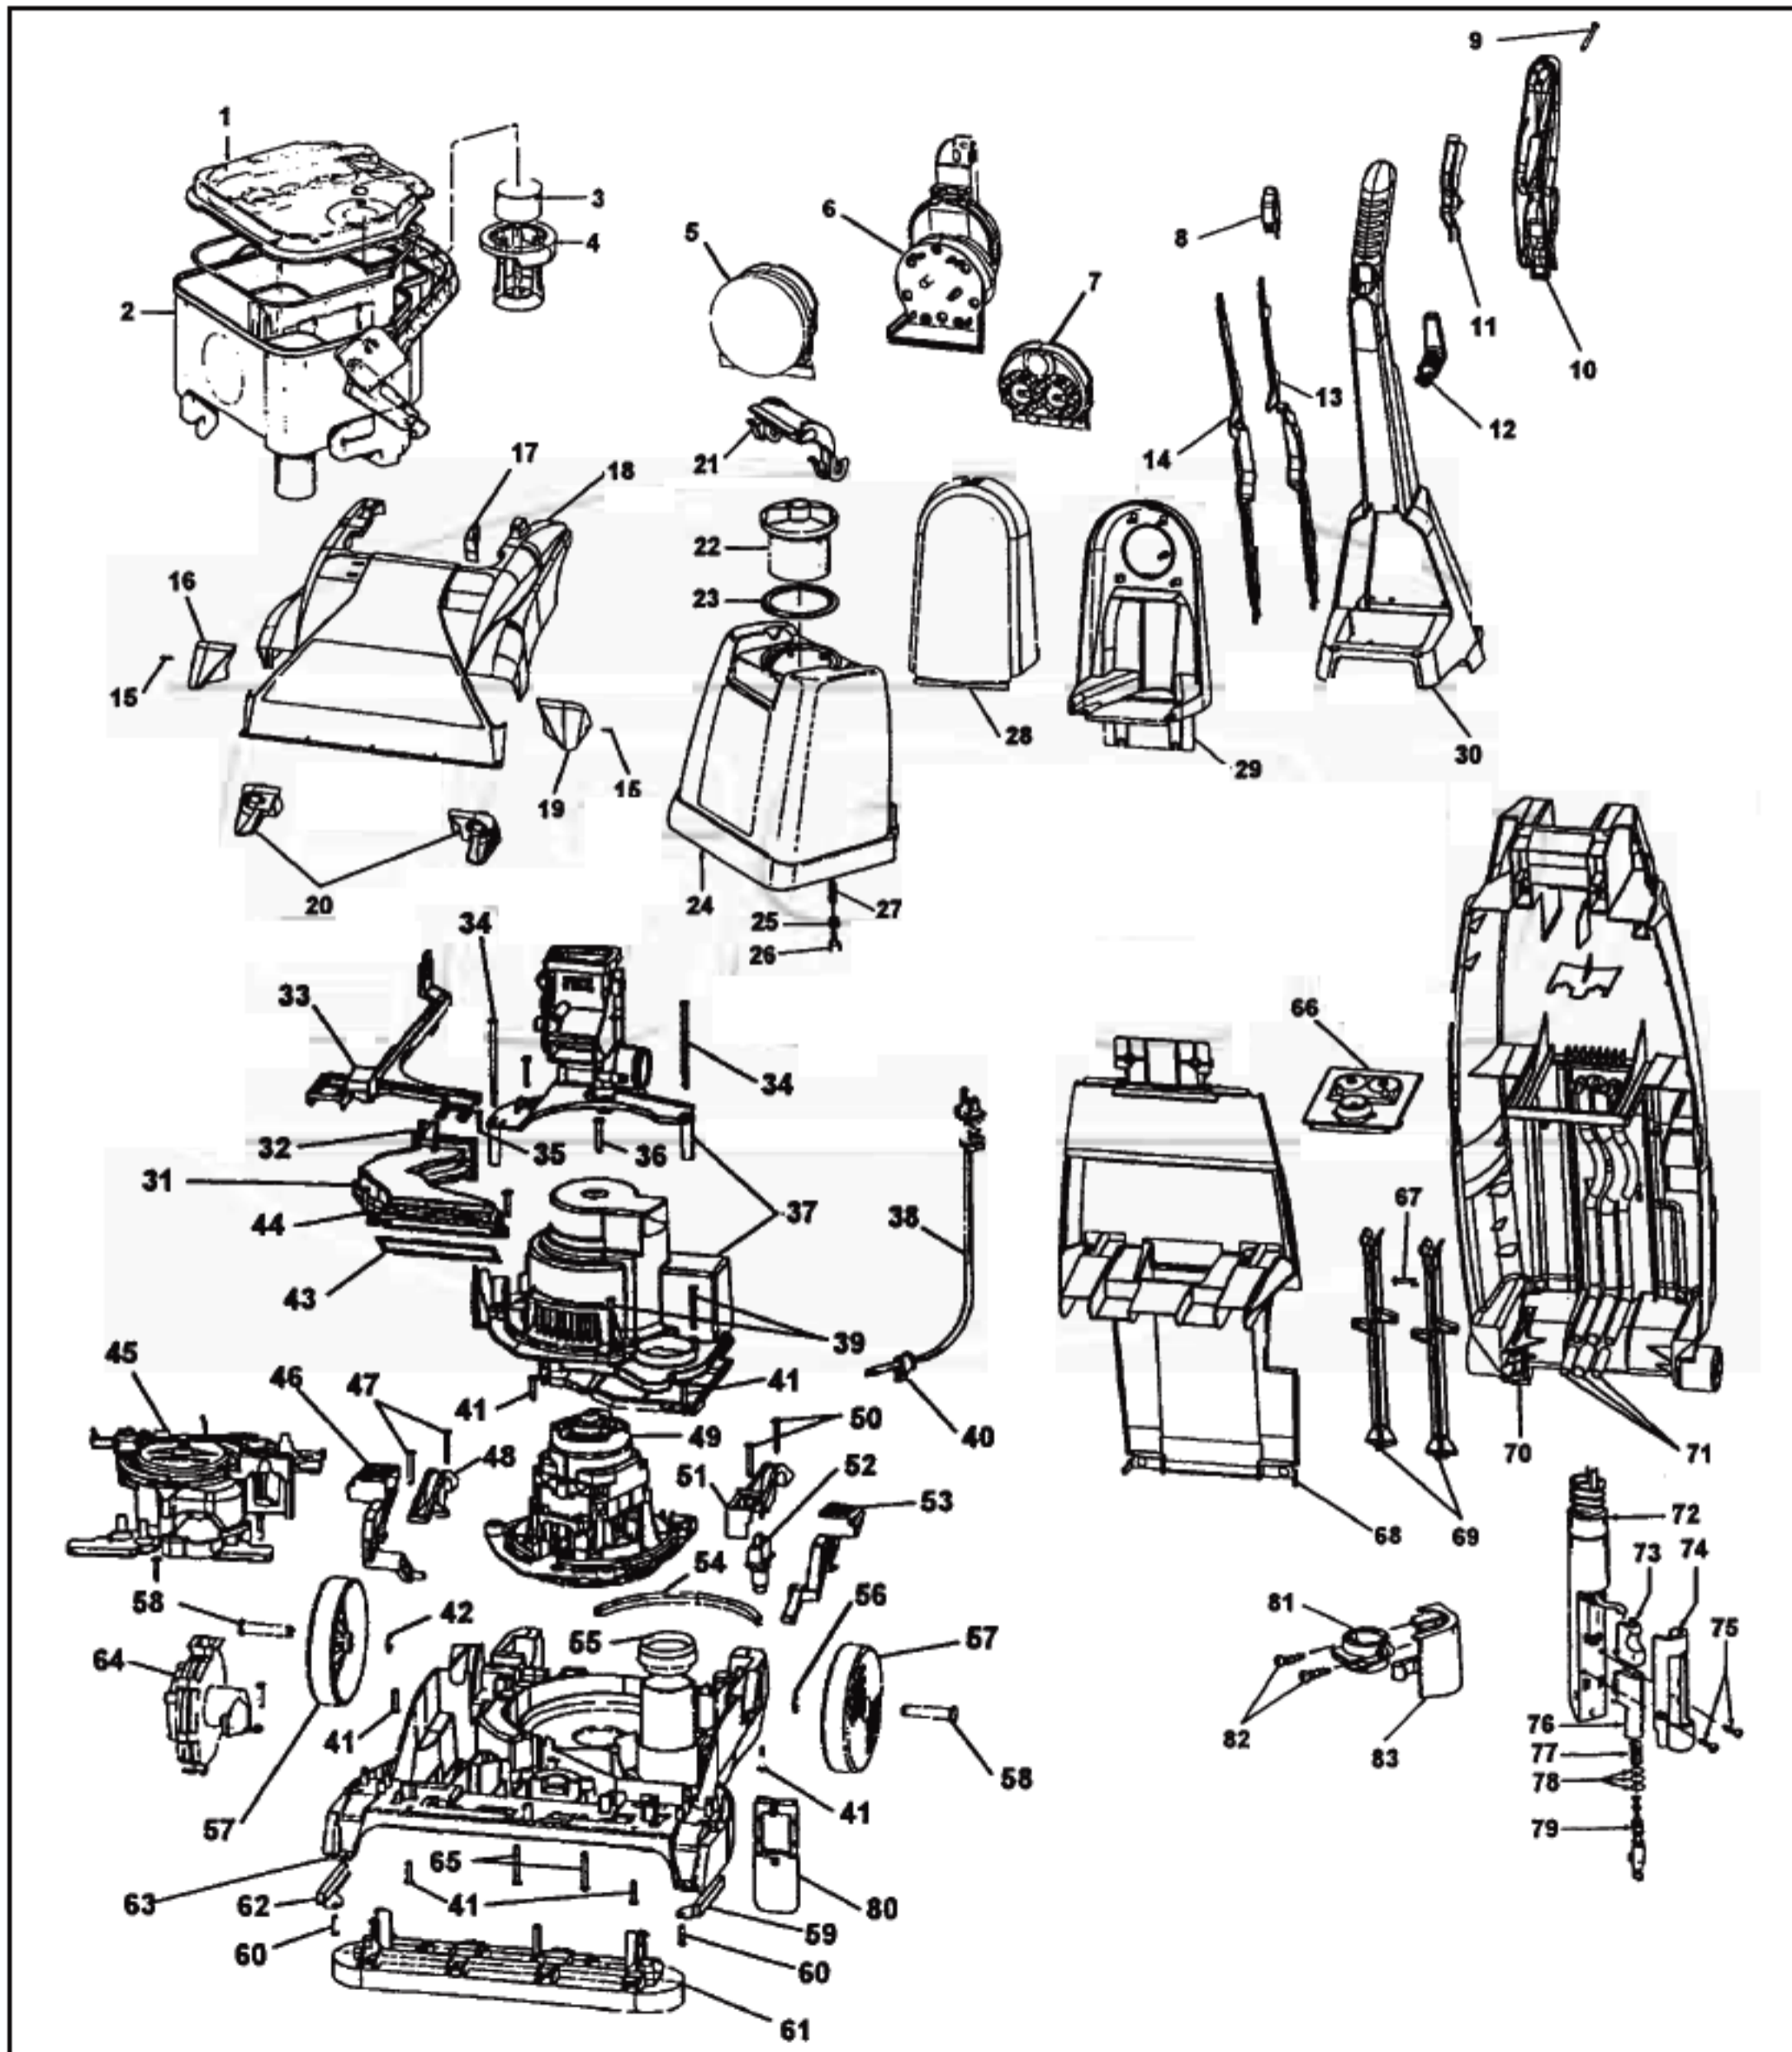

Original

HOOVER

STEAM VAC

Models F6020-900, F6020-990, F6023-900, F6024-900, F6024-960

KEY	PART NO.	DESCRIPTION	KEY	PART NO.	DESCRIPTION
1	H-42272122	Recovery Tank Lid Ass'y (Incl. 3, 4)	55	H-38784063	Standpipe Seal
2	H-38777056	Recovery Tank Ass'y Comp. (Incl. 1, 3, 4)	56	H-160017	Retaining Ring
3	H-43538001	Float	57	H-38522081	Rear Wheel - ADB
4	H-38719043	Float Retainer	58	H-32434008	Rear Axle
5	H-48437028	Scrub Module Ass'y - F6024-900 (Incl. 1 scrub pad)	59	H-48445011	Brush Back Ass'y L.H.
6	H-48439003	Powered Hand Tool - (Incl. 7) F6023-900, F-6020-900	60	H-21447257	Screw Self Tapping
7	H-48437027	Upholstery Module Ass'y F6024-900	61	H-48437026	Brush Block Ass'y
8	H-38433077	Solution Button - AG	62	H-48445007	Brush Back Ass'y R.H.
9	H-21447255	Screw Self Tapping	63	H-42274003	Main Body Ass'y
10	H-39458007	Handle Lever Guard	64	H-43582005	Pump Ass'y Comp.
11	H-38434029	Control Lever - AG	65	H-21479438	Screw Self Tapping
12	H-39442044	Cord Wrap - ABU	66	H-43526016	Reservoir Ass'y
13	H-38458055	Control Rod Upper - Back	67	H-21447244	Screw - Special
14	H-38458056	Control Rod Upper - Front	68	H-37276003	Handle Cover
15	H-21479432	Screw Self Tapping	69	H-38458033	Control Rod - Lower
16	H-39383104	Lens Cover - R.H.	70	H-39466044	Lower Handle
17	H-38421092	Indicator Knob - AG	71	H-40309029	Service Tubing Pack
18	H-37271060	Hood - ACX - F6020-900/960	72	H-43436009	Hose Ass'y Comp.
18	H-37271061	Hood - ACL - F6024-900/960	73	H-38433074	Trigger - AG
18	H-37271062	Hood - AG - F6023-900	74	H-37276006	Wand Cover
19	H-39383103	Lens Cover - L.H.	75	H-21447239	Screw Self Tapping
20	H-47173022	Lamp / Light Housing Ass'y	76	H-43513011	Wand / Valve Ass'y
21	H-39457016	Solution Tank Handle	77	H-38312019	Spring
22	H-42272002	Solution Tank Cap	78	N/A	"O" Rings
23	H-38784062	Gasket	79	H-43412004	Nozzle / Valve Ass'y
24	H-42272105	Solution Tank Ass'y Without Handle	80	H-43613018	Filter Cassette & Screen Ass'y
25	H-38784061	Valve Seal	81	H-36131097	Hose Clamp
26	H-38717009	Valve Stem	82	H-21447228	Screw
27	H-38312014	Spring	83	H-36171032	Hose Cover
28	H-37276007	Tool Door - F6020-900, F6023-900	Items Not Illustrated		
	H-37276012	Tool Door - ACW - F6024-900	H-27313106	Bulb (2)	
29	H-36433127	Tool Holder - F6020-900, F6023-900	H-27479307	Wire Tie	
	H-36433141	Tool Holder - F6024-900	H-34113004	Motor Seal	
30	H-39466039	Upper Handle Ass'y (Incl. items 8 thru 14)	H-36433107	Tool Rack	
31	H-43484003	Duct Ass'y	H-36433128	Hose / Nozzle Holder	
32	H-23149002	Screw Self Tapping	H-38717013	Check Valve (Sol. Tank Cap)	
33	H-38458024	Turbine Actuator Arm	H-40201171	Handle Hardware	
34	H-21447246	Screw Self Tapping	H-49811039	Lead Wire - Black	
35	H-21447003	Screw Self Tapping	Labels		
36	H-21447020	Screw Self Tapping	H-51438009	Cleaning Mode Label	
37	H-42192029	Valve / Motor Cover Ass'y	H-51639165	Clean Surge Label	
38	H-46583044	Attachment Cord	H-51611008	Indicator Label	
39	H-21447232	Screw Self Tapping	H-51638055	Handle Release Label	
40	H-36172016	Cord Retainer	H-51855030	Agitator Speed Label	
41	H-21447217	Screw Self Tapping	H-51865024	On/Off Label	
42	H-160017	Retaining Ring	Tools Chemicals		
43	H-38783025	Duct Seal	H-38617028	Crevice Tool - F6023-900, F6024-900	
44	H-21447072	Screw Self Tapping	H-39514001	Noz. Clean Out Tool - F6020-900, F6023-900	
45	H-43191004	Turbine & Gear Ass'y	H-40304001	Bonus Detergent Kit - F6024-960	
46	H-38458059	Handle Release Pedal	H-40308001	Scrub Pad Poly Pack - F6024-960 (Incl. 2 scrub pads and 1 triangular velcro pad)	
47	H-21447020	Screw Self Tapping	H-43414020	Utility Tool Ass'y - F6024-900	
48	H-36131085	Trunnion Cover R.H.	H-38613040	Nozzle Body - F6020-900, F6024-900	
49	H-43576187	Motor Ass'y	H-48417004	Bare Floor Cleaning Tool - All Models	
50	H-21447020	Screw Self Tapping	H-57333016	Carpet Solution - 16 oz. - All Models	
51	H-36131086	Trunnion Cover L.H.	H-40303032	Bare Floor Solution - 32 oz. - F6023-900	
52	H-28218048	Switch			
53	H-38458060	Switch Pedal			
54	H-38781048	Motor Base Seal			