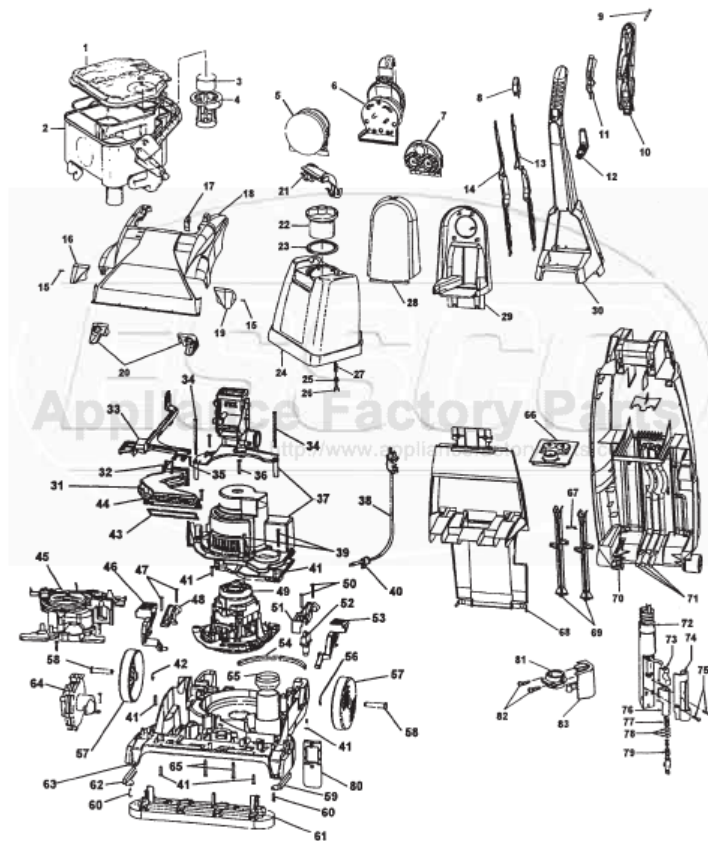

[Find Your HOOVER Vacuum Cleaner Parts - Select From 1456 Models](#)

----- Manual continues below part list -----