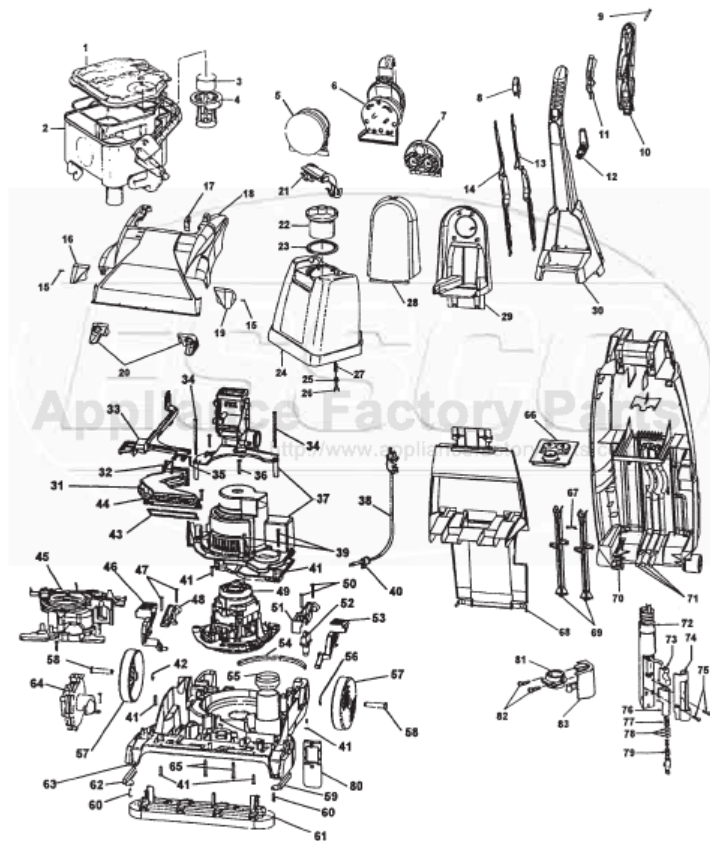

[Find Your HOOVER Vacuum Cleaner Parts - Select From 1456 Models](#)

----- Manual continues below part list -----