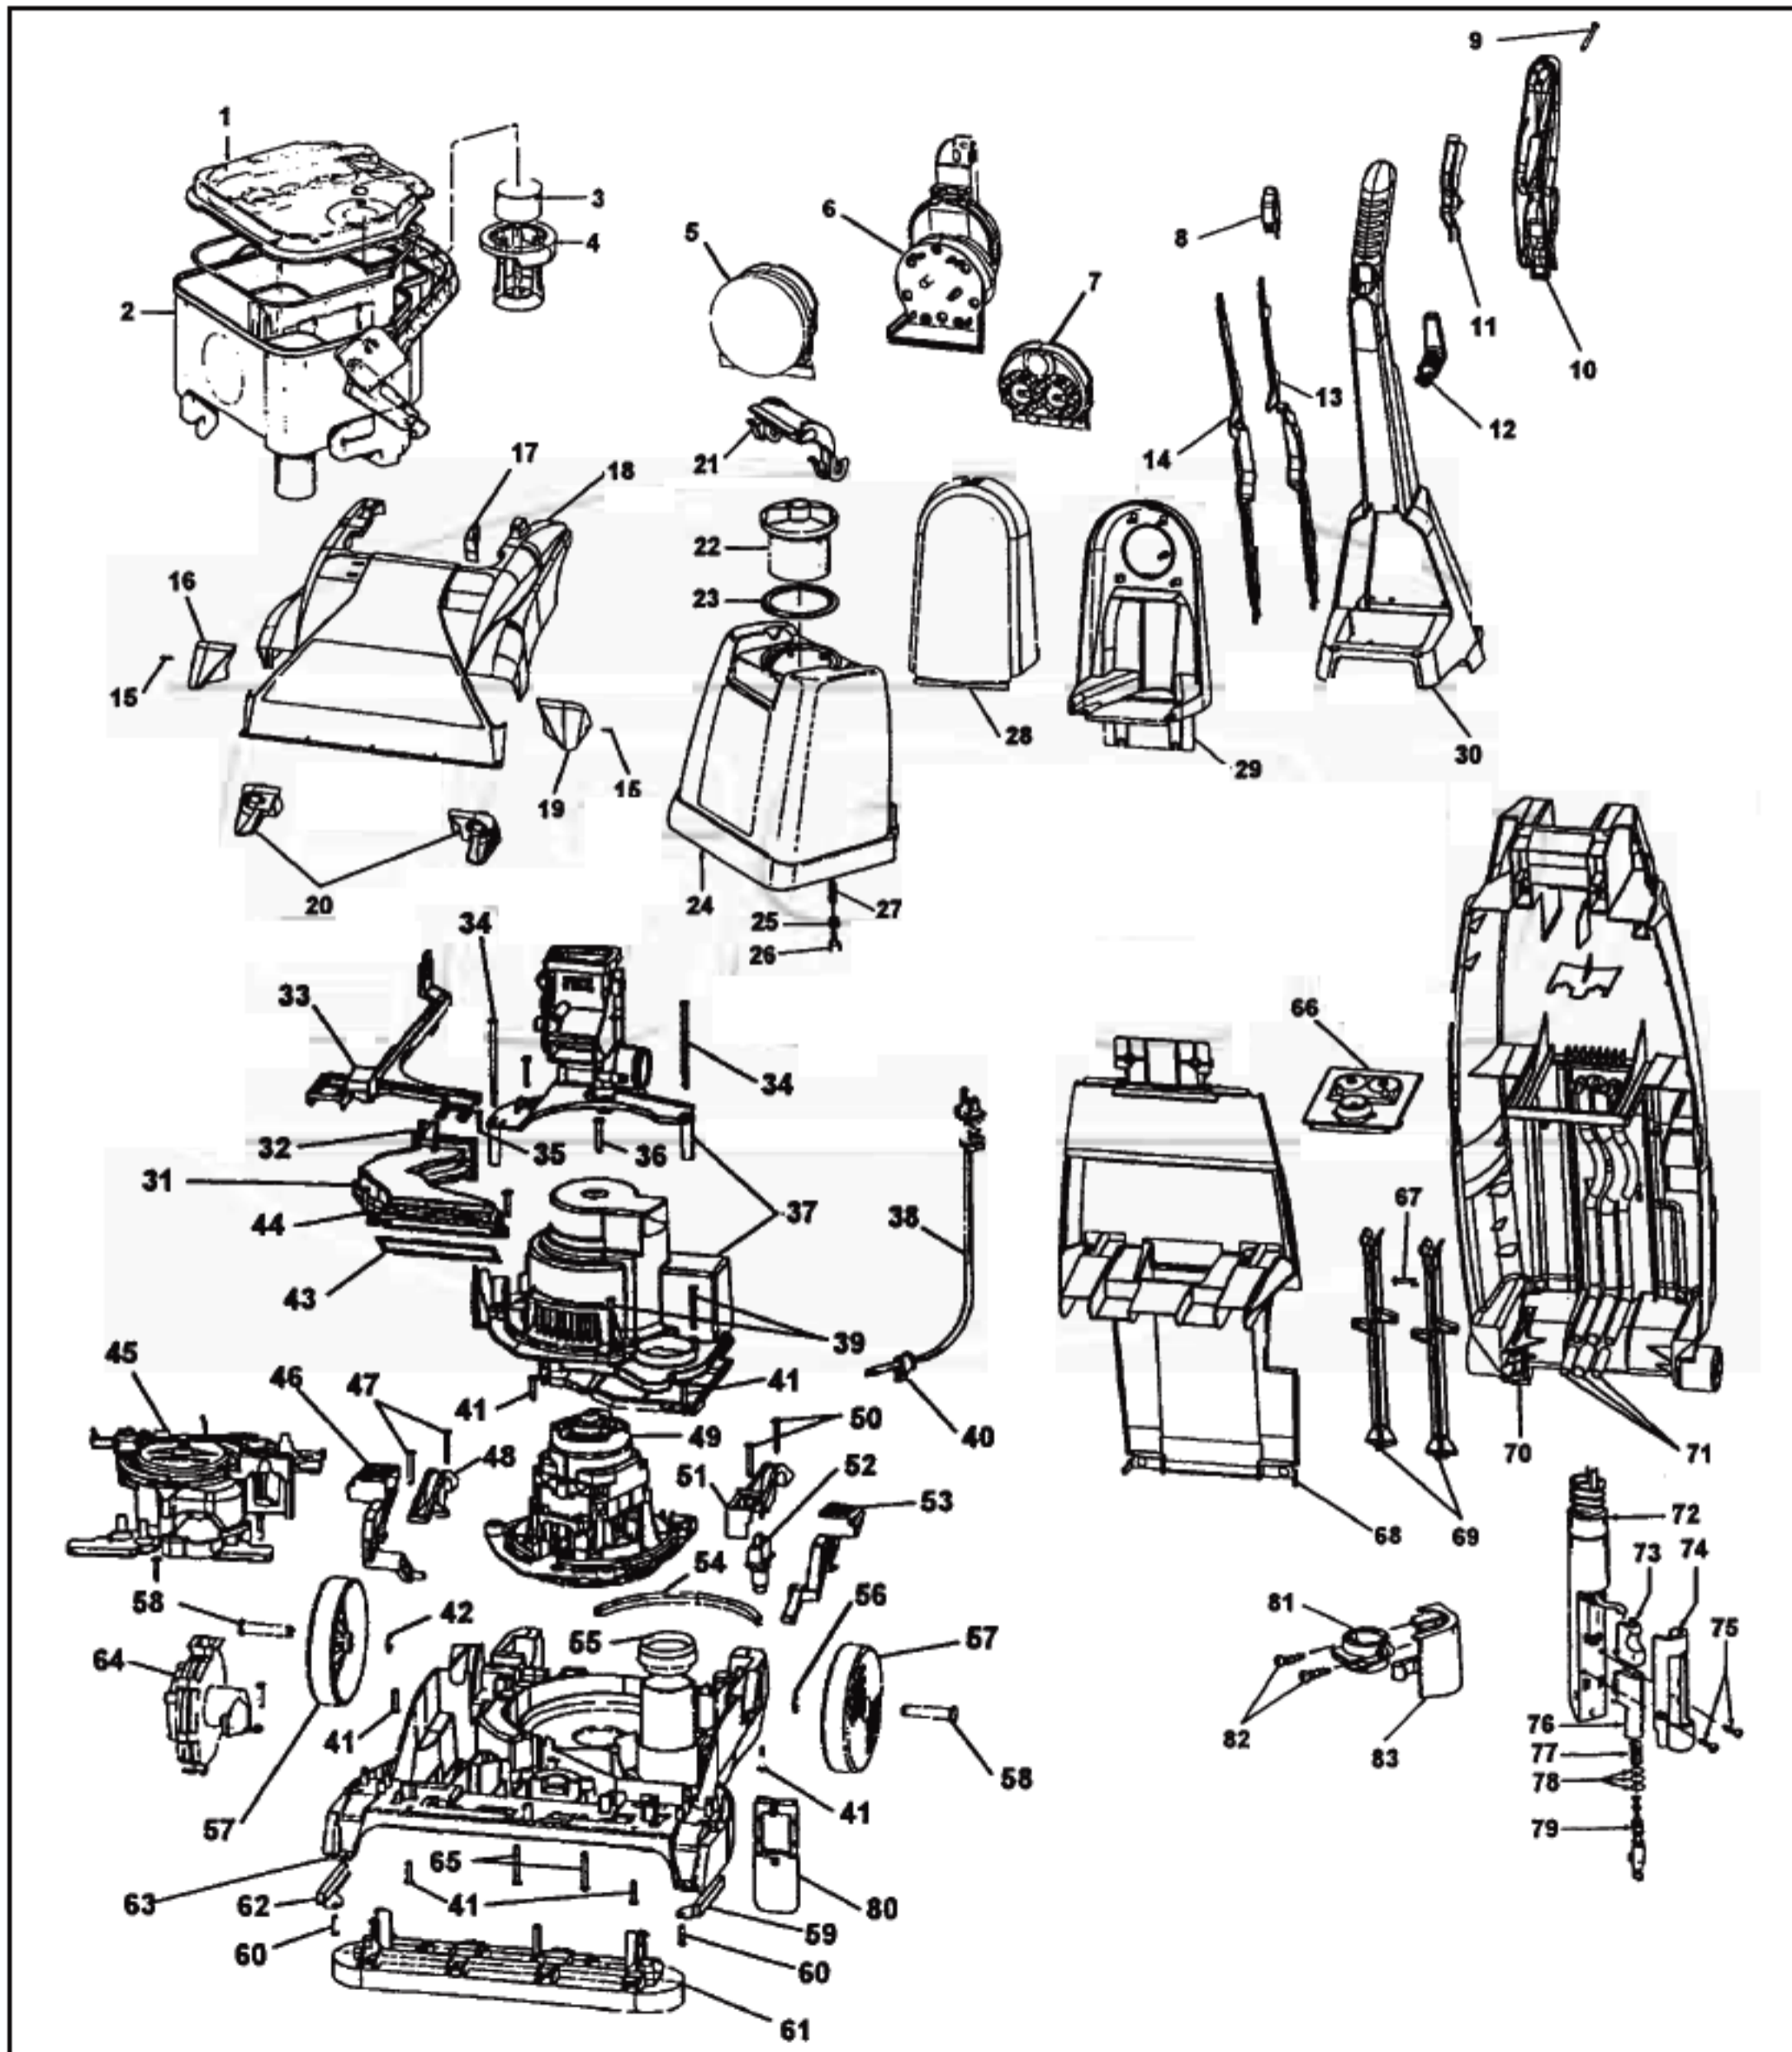

HOOVER Original

STEAM VAC

Models F6020-900, F6020-990, F6023-900, F6024-900, F6024-960

Original

HOOVER

STEAM VAC

Models F6020-900, F6020-990, F6023-900, F6024-900, F6024-960