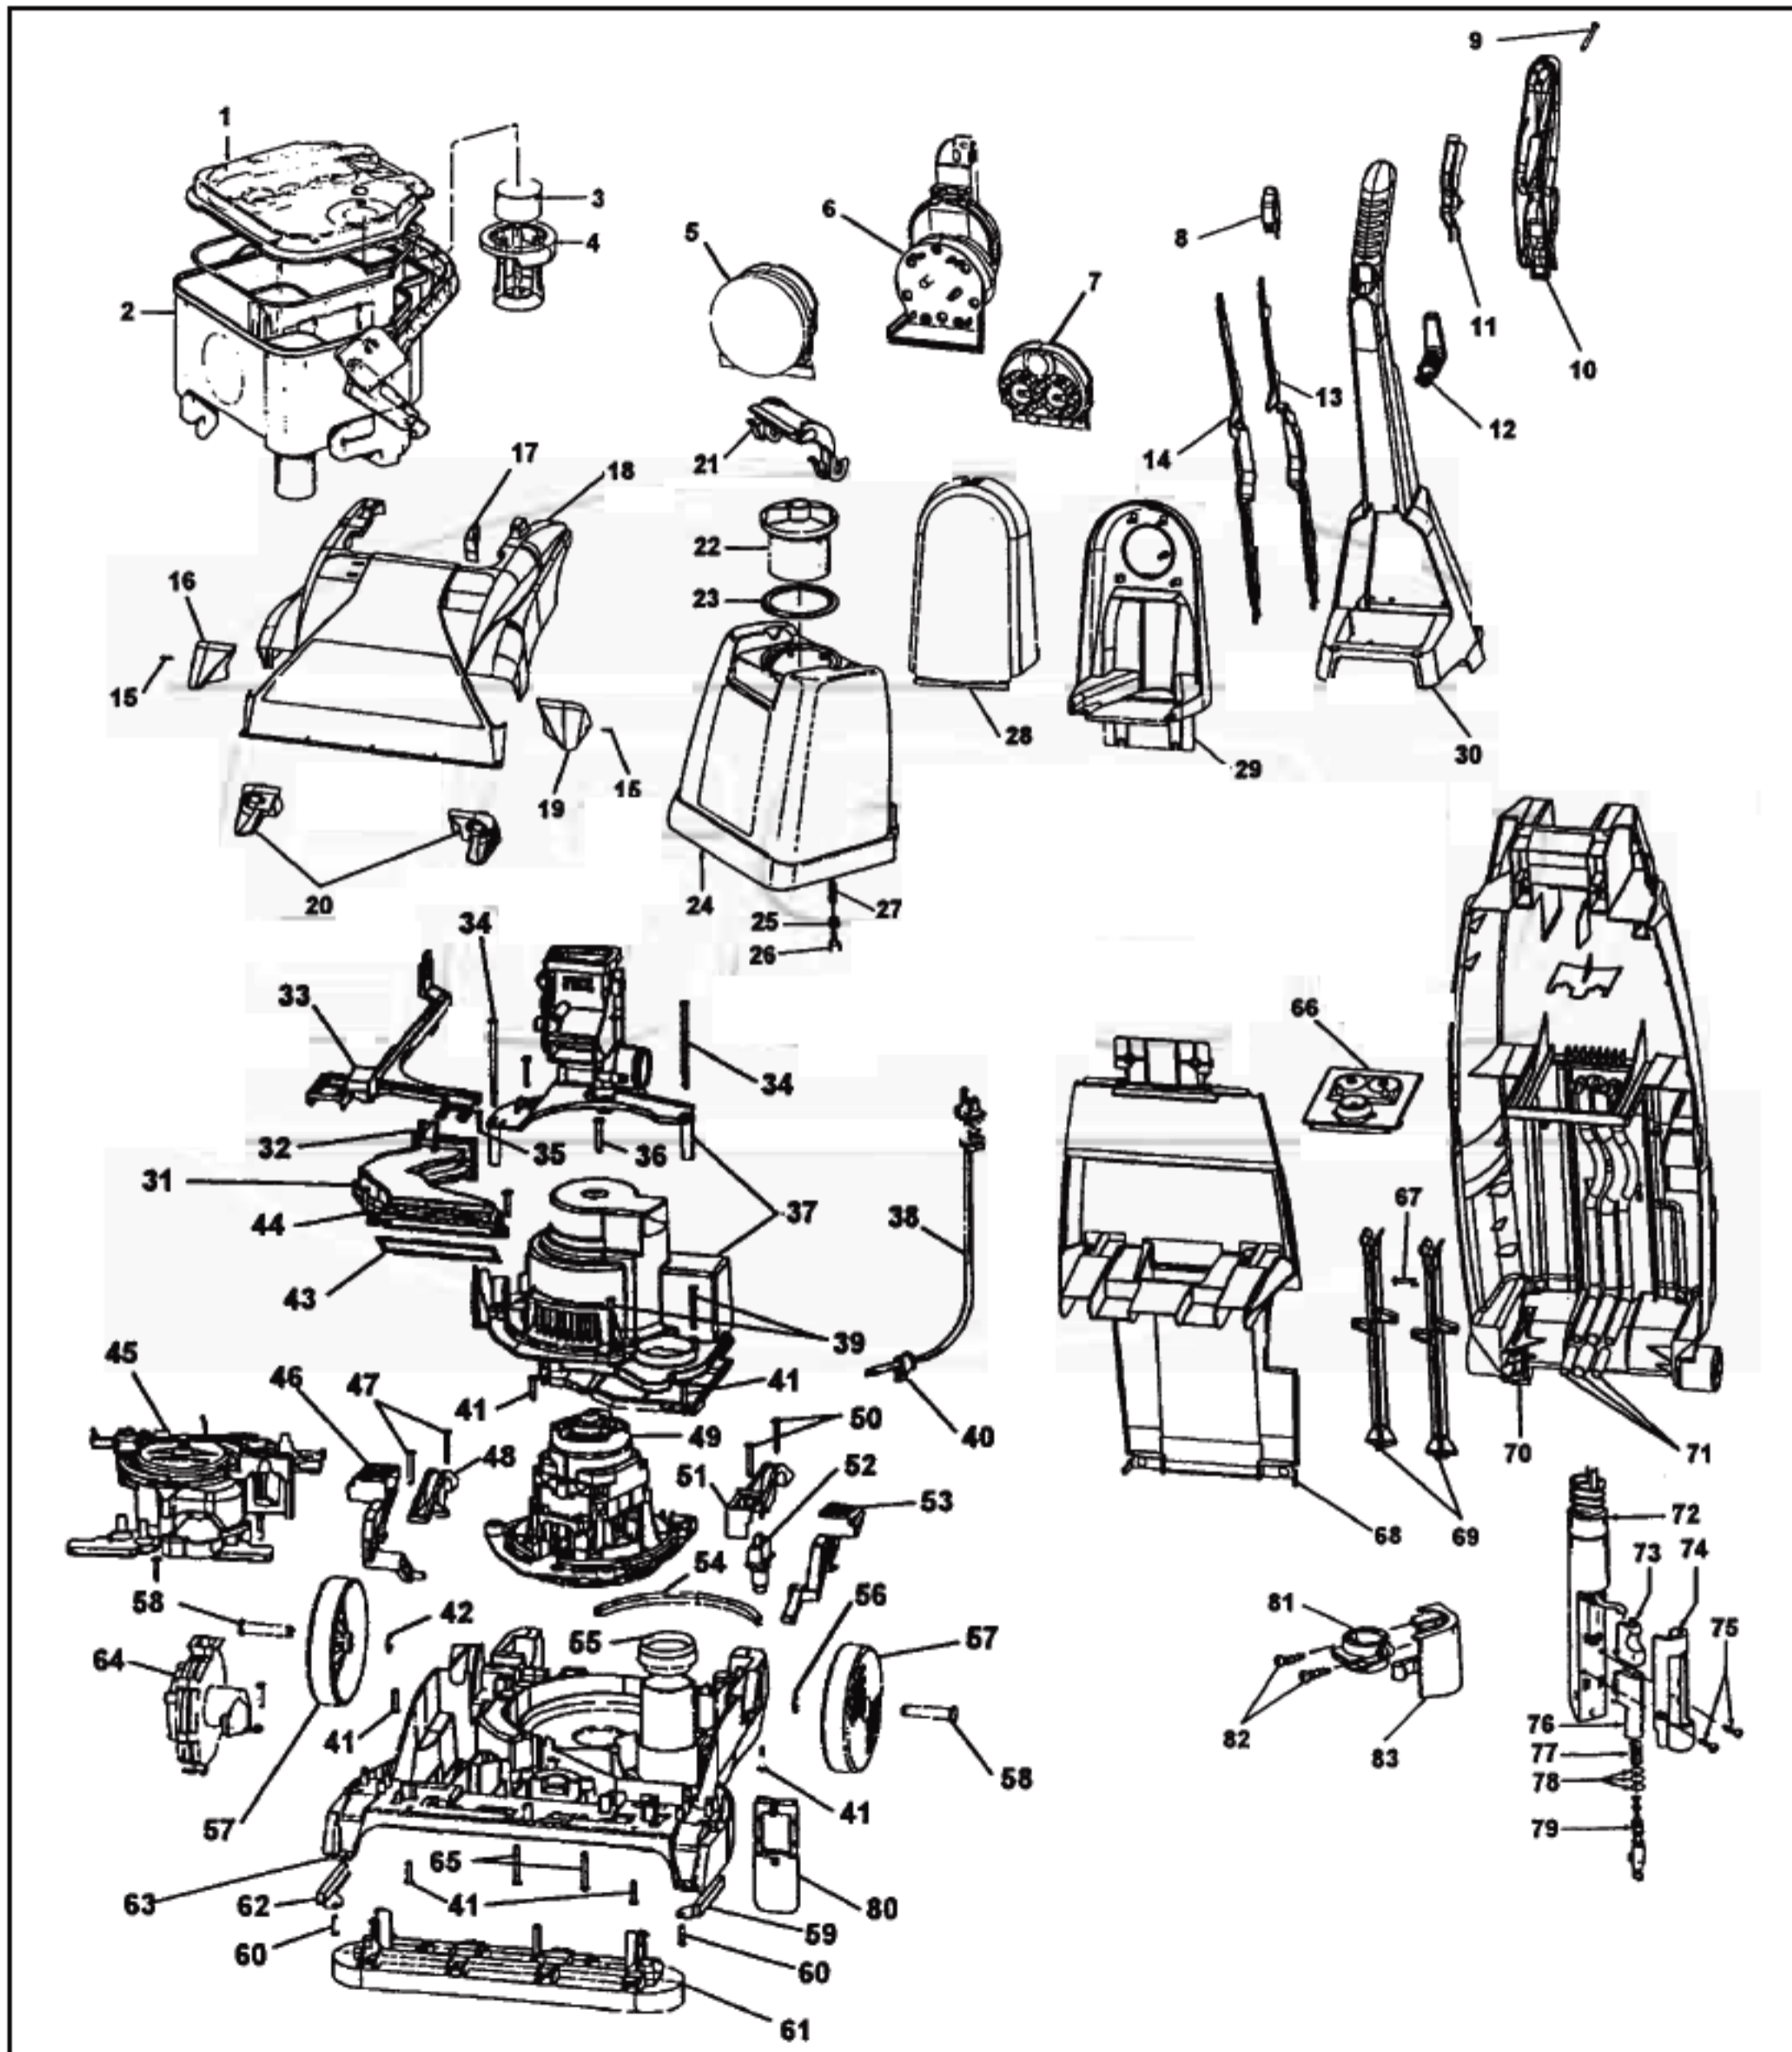

HOOVER Original

STEAM VAC

Models F6020-900, F6020-990, F6023-900, F6024-900, F6024-960

Original

HOOVER**STEAM VAC****Models F6020-900, F6020-990, F6023-900, F6024-900, F6024-960**

KEY	PART NO.	DESCRIPTION	KEY	PART NO.	DESCRIPTION
1	H-42272122	Recovery Tank Lid Ass'y (Incl. 3, 4)	55	H-38784063	Standpipe Seal
2	H-38777056	Recovery Tank Ass'y Comp. (Incl. 1, 3, 4)	56	H-160017	Retaining Ring
3	H-43538001	Float	57	H-38522081	Rear Wheel - ADB
4	H-38719043	Float Retainer	58	H-32434008	Rear Axle
5	H-48437028	Scrub Module Ass'y - F6024-900 (Incl. 1 scrub pad)	59	H-48445011	Brush Back Ass'y L.H.
6	H-48439003	Powered Hand Tool - (Incl. 7) F6023-900, F-6020-900	60	H-21447257	Screw Self Tapping
7	H-48437027	Upholstery Module Ass'y F6024-900	61	H-48437026	Brush Block Ass'y
8	H-38433077	Solution Button - AG	62	H-48445007	Brush Back Ass'y R.H.
9	H-21447255	Screw Self Tapping	63	H-42274003	Main Body Ass'y
10	H-39458007	Handle Lever Guard	64	H-43582005	Pump Ass'y Comp.
11	H-38434029	Control Lever - AG	65	H-21479438	Screw Self Tapping
12	H-39442044	Cord Wrap - ABU	66	H-43526016	Reservoir Ass'y
13	H-38458055	Control Rod Upper - Back	67	H-21447244	Screw - Special
14	H-38458056	Control Rod Upper - Front	68	H-37276003	Handle Cover
15	H-21479432	Screw Self Tapping	69	H-38458033	Control Rod - Lower
16	H-39383104	Lens Cover - R.H.	70	H-39466044	Lower Handle
17	H-38421092	Indicator Knob - AG	71	H-40309029	Service Tubing Pack
18	H-37271060	Hood - ACX - F6020-900/960	72	H-43436009	Hose Ass'y Comp.
18	H-37271061	Hood - ACL - F6024-900/960	73	H-38433074	Trigger - AG
18	H-37271062	Hood - AG - F6023-900	74	H-37276006	Wand Cover
19	H-39383103	Lens Cover - L.H.	75	H-21447239	Screw Self Tapping
20	H-47173022	Lamp / Light Housing Ass'y	76	H-43513011	Wand / Valve Ass'y
21	H-39457016	Solution Tank Handle	77	H-38312019	Spring
22	H-42272002	Solution Tank Cap	78	N/A	"O" Rings
23	H-38784062	Gasket	79	H-43412004	Nozzle / Valve Ass'y
24	H-42272105	Solution Tank Ass'y Without Handle	80	H-43613018	Filter Cassette & Screen Ass'y
25	H-38784061	Valve Seal	81	H-36131097	Hose Clamp
26	H-38717009	Valve Stem	82	H-21447228	Screw
27	H-38312014	Spring	83	H-36171032	Hose Cover
28	H-37276007	Tool Door - F6020-900, F6023-900	Items Not Illustrated		
	H-37276012	Tool Door - ACW - F6024-900	H-27313106	Bulb (2)	
29	H-36433127	Tool Holder - F6020-900, F6023-900	H-27479307	Wire Tie	
	H-36433141	Tool Holder - F6024-900	H-34113004	Motor Seal	
30	H-39466039	Upper Handle Ass'y (Incl. items 8 thru 14)	H-36433107	Tool Rack	
31	H-43484003	Duct Ass'y	H-36433128	Hose / Nozzle Holder	
32	H-23149002	Screw Self Tapping	H-38717013	Check Valve (Sol. Tank Cap)	
33	H-38458024	Turbine Actuator Arm	H-40201171	Handle Hardware	
34	H-21447246	Screw Self Tapping	H-49811039	Lead Wire - Black	
35	H-21447003	Screw Self Tapping	Labels		
36	H-21447020	Screw Self Tapping	H-51438009	Cleaning Mode Label	
37	H-42192029	Valve / Motor Cover Ass'y	H-51639165	Clean Surge Label	
38	H-46583044	Attachment Cord	H-51611008	Indicator Label	
39	H-21447232	Screw Self Tapping	H-51638055	Handle Release Label	
40	H-36172016	Cord Retainer	H-51855030	Agitator Speed Label	
41	H-21447217	Screw Self Tapping	H-51865024	On/Off Label	
42	H-160017	Retaining Ring	Tools Chemicals		
43	H-38783025	Duct Seal	H-38617028	Crevice Tool - F6023-900, F6024-900	
44	H-21447072	Screw Self Tapping	H-39514001	Noz. Clean Out Tool - F6020-900, F6023-900	
45	H-43191004	Turbine & Gear Ass'y	H-40304001	Bonus Detergent Kit - F6024-960	
46	H-38458059	Handle Release Pedal	H-40308001	Scrub Pad Poly Pack - F6024-960 (Incl. 2 scrub pads and 1 triangular velcro pad)	
47	H-21447020	Screw Self Tapping	H-43414020	Utility Tool Ass'y - F6024-900	
48	H-36131085	Trunnion Cover R.H.	H-38613040	Nozzle Body - F6020-900, F6024-900	
49	H-43576187	Motor Ass'y	H-48417004	Bare Floor Cleaning Tool - All Models	
50	H-21447020	Screw Self Tapping	H-57333016	Carpet Solution - 16 oz. - All Models	
51	H-36131086	Trunnion Cover L.H.	H-40303032	Bare Floor Solution - 32 oz. - F6023-900	
52	H-28218048	Switch			
53	H-38458060	Switch Pedal			
54	H-38781048	Motor Base Seal			