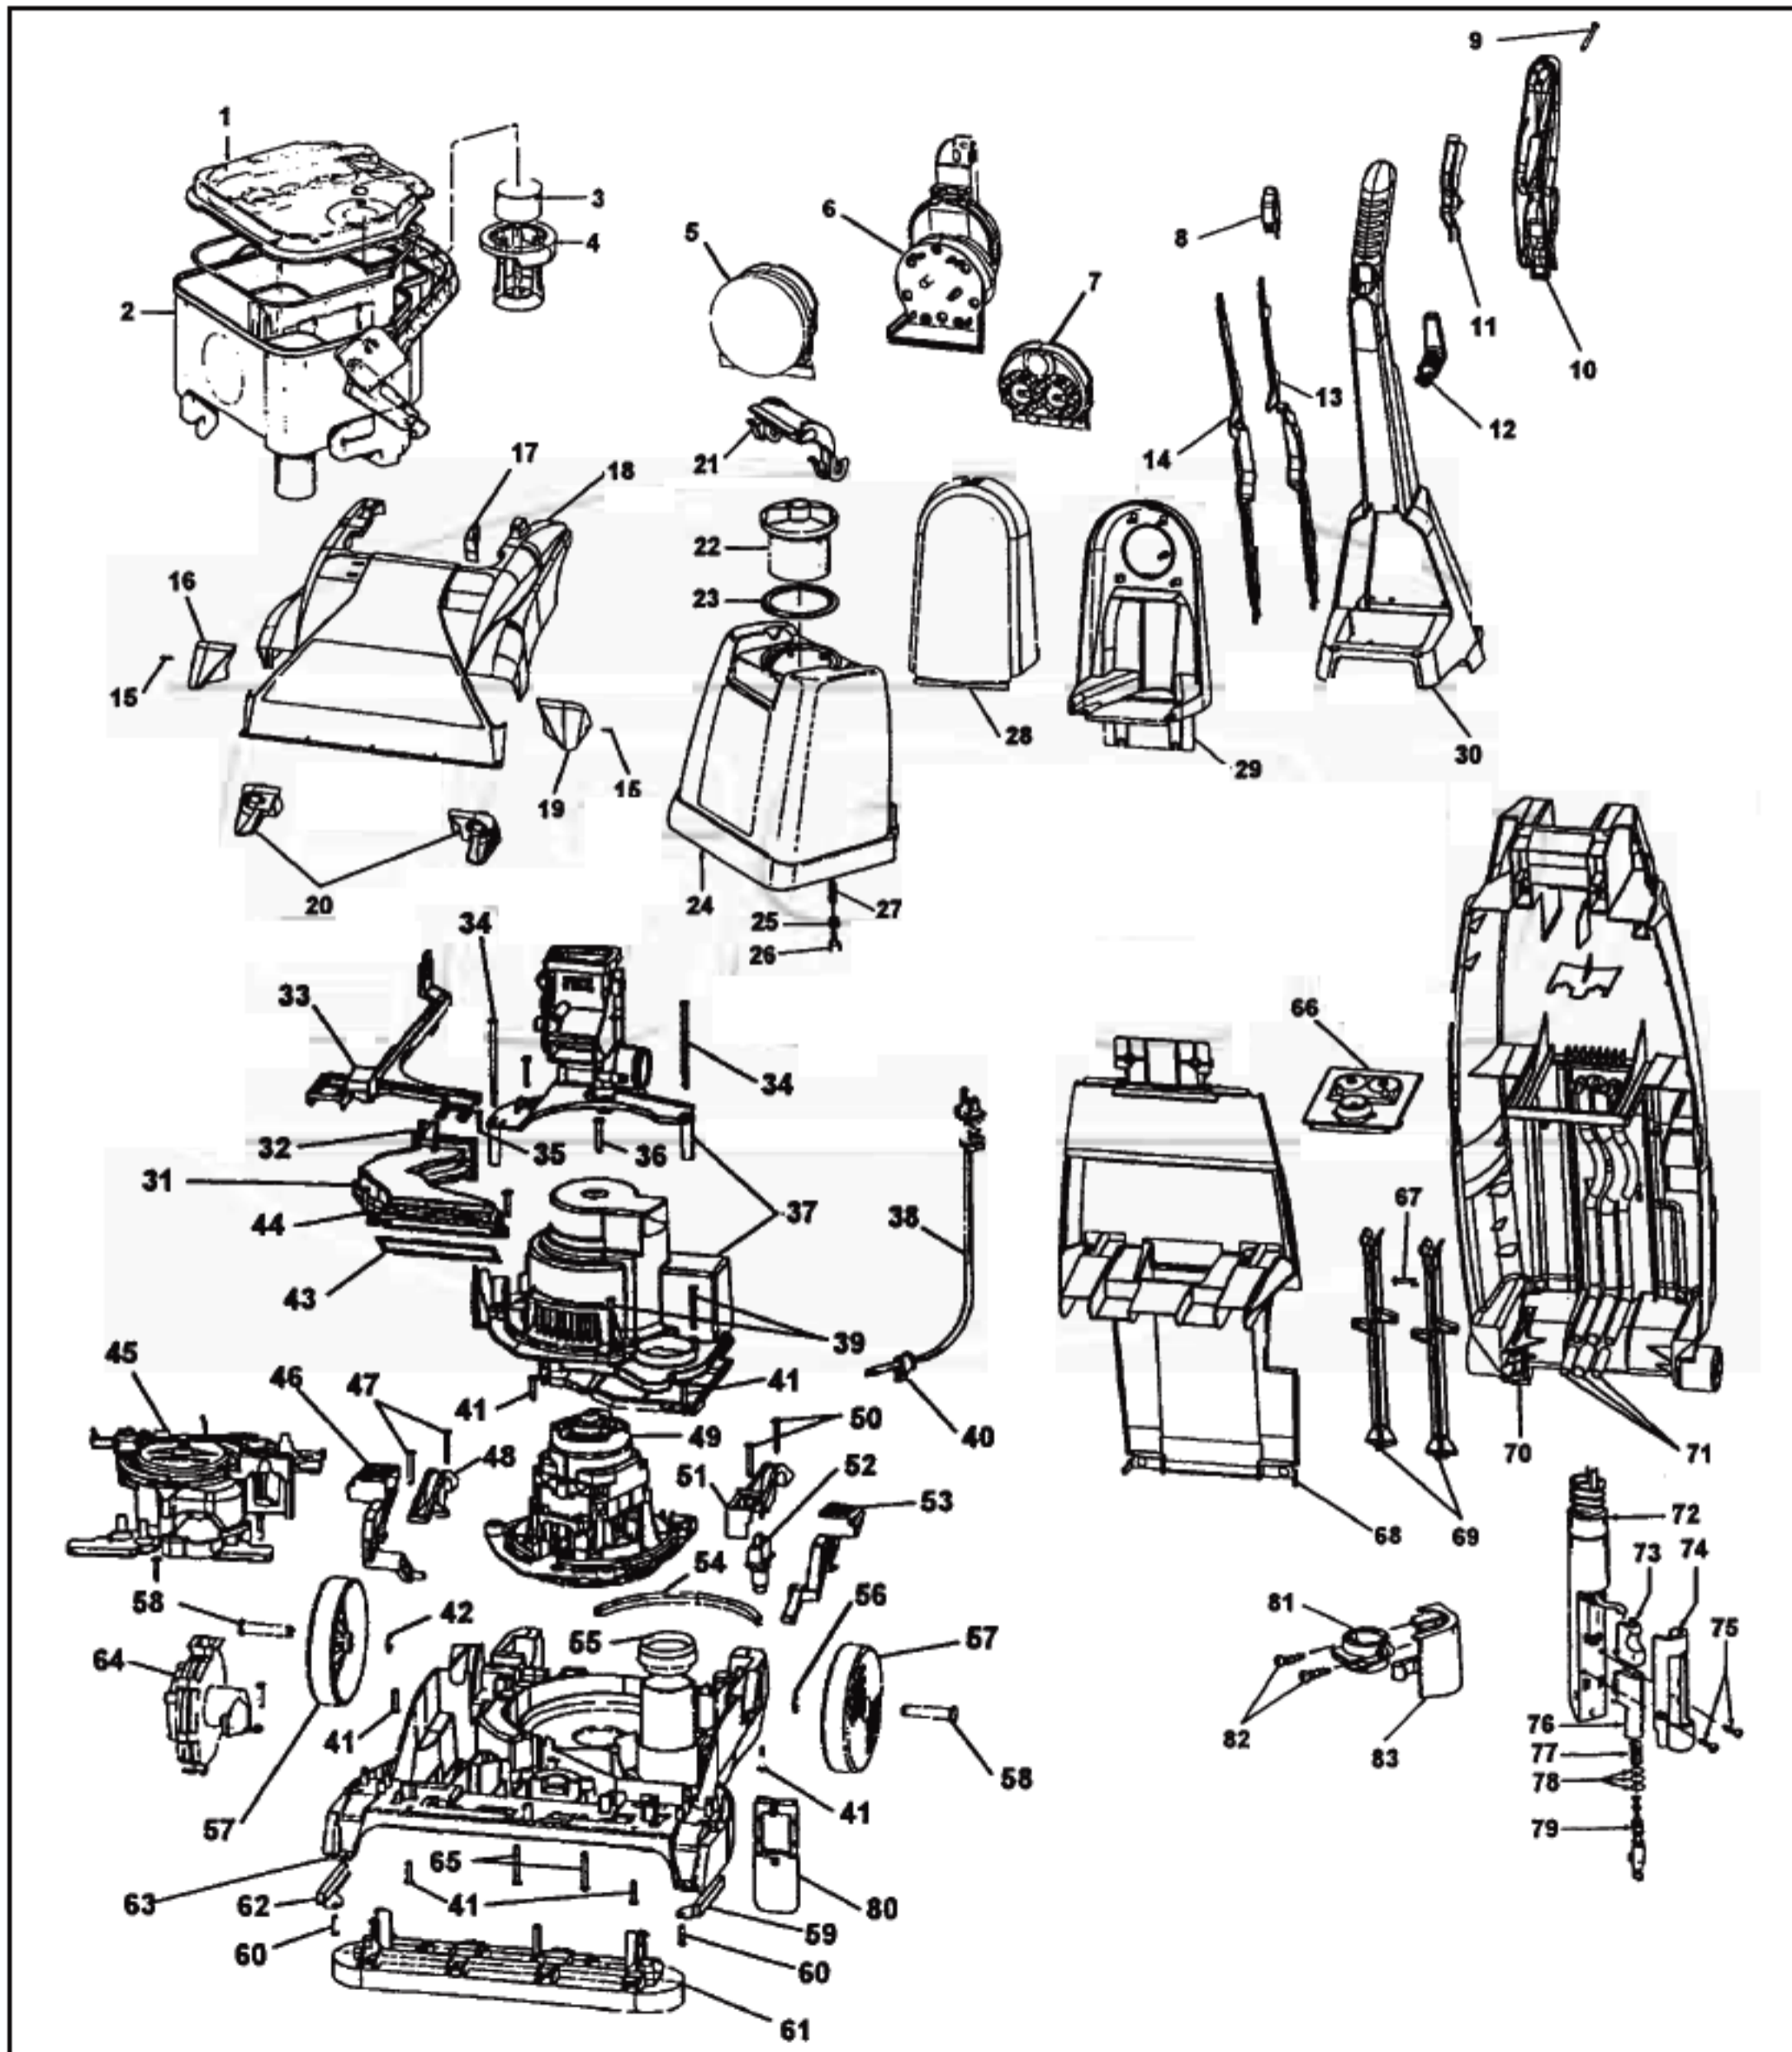

## STEAM VAC

Models F6020-900, F6020-990, F6023-900, F6024-900, F6024-960

Original

**HOOVER****STEAM VAC****Models F6020-900, F6020-990, F6023-900, F6024-900, F6024-960**

KEY	PART NO.	DESCRIPTION	KEY	PART NO.	DESCRIPTION
1	H-42272122	Recovery Tank Lid Ass'y (Incl. 3, 4)	55	H-38784063	Standpipe Seal
2	H-38777056	Recovery Tank Ass'y Comp. (Incl. 1, 3, 4)	56	H-160017	Retaining Ring
3	H-43538001	Float	57	H-38522081	Rear Wheel - ADB
4	H-38719043	Float Retainer	58	H-32434008	Rear Axle
5	H-48437028	Scrub Module Ass'y - F6024-900 (Incl. 1 scrub pad)	59	H-48445011	Brush Back Ass'y L.H.
6	H-48439003	Powered Hand Tool - (Incl. 7) F6023-900, F-6020-900	60	H-21447257	Screw Self Tapping
7	H-48437027	Upholstery Module Ass'y F6024-900	61	H-48437026	Brush Block Ass'y
8	H-38433077	Solution Button - AG	62	H-48445007	Brush Back Ass'y R.H.
9	H-21447255	Screw Self Tapping	63	H-42274003	Main Body Ass'y
10	H-39458007	Handle Lever Guard	64	H-43582005	Pump Ass'y Comp.
11	H-38434029	Control Lever - AG	65	H-21479438	Screw Self Tapping
12	H-39442044	Cord Wrap - ABU	66	H-43526016	Reservoir Ass'y
13	H-38458055	Control Rod Upper - Back	67	H-21447244	Screw - Special
14	H-38458056	Control Rod Upper - Front	68	H-37276003	Handle Cover
15	H-21479432	Screw Self Tapping	69	H-38458033	Control Rod - Lower
16	H-39383104	Lens Cover - R.H.	70	H-39466044	Lower Handle
17	H-38421092	Indicator Knob - AG	71	H-40309029	Service Tubing Pack
18	H-37271060	Hood - ACX - F6020-900/960	72	H-43436009	Hose Ass'y Comp.
18	H-37271061	Hood - ACL - F6024-900/960	73	H-38433074	Trigger - AG
18	H-37271062	Hood - AG - F6023-900	74	H-37276006	Wand Cover
19	H-39383103	Lens Cover - L.H.	75	H-21447239	Screw Self Tapping
20	H-47173022	Lamp / Light Housing Ass'y	76	H-43513011	Wand / Valve Ass'y
21	H-39457016	Solution Tank Handle	77	H-38312019	Spring
22	H-42272002	Solution Tank Cap	78	N/A	"O" Rings
23	H-38784062	Gasket	79	H-43412004	Nozzle / Valve Ass'y
24	H-42272105	Solution Tank Ass'y Without Handle	80	H-43613018	Filter Cassette & Screen Ass'y
25	H-38784061	Valve Seal	81	H-36131097	Hose Clamp
26	H-38717009	Valve Stem	82	H-21447228	Screw
27	H-38312014	Spring	83	H-36171032	Hose Cover
28	H-37276007	Tool Door - F6020-900, F6023-900	Items Not Illustrated		
	H-37276012	Tool Door - ACW - F6024-900	H-27313106		Bulb (2)
29	H-36433127	Tool Holder - F6020-900, F6023-900	H-27479307		Wire Tie
	H-36433141	Tool Holder - F6024-900	H-34113004		Motor Seal
30	H-39466039	Upper Handle Ass'y (Incl. items 8 thru 14)	H-36433107		Tool Rack
31	H-43484003	Duct Ass'y	H-36433128		Hose / Nozzle Holder
32	H-23149002	Screw Self Tapping	H-38717013		Check Valve (Sol. Tank Cap)
33	H-38458024	Turbine Actuator Arm	H-40201171		Handle Hardware
34	H-21447246	Screw Self Tapping	H-49811039		Lead Wire - Black
35	H-21447003	Screw Self Tapping	Labels		
36	H-21447020	Screw Self Tapping	H-51438009		Cleaning Mode Label
37	H-42192029	Valve / Motor Cover Ass'y	H-51639165		Clean Surge Label
38	H-46583044	Attachment Cord	H-51611008		Indicator Label
39	H-21447232	Screw Self Tapping	H-51638055		Handle Release Label
40	H-36172016	Cord Retainer	H-51855030		Agitator Speed Label
41	H-21447217	Screw Self Tapping	H-51865024		On/Off Label
42	H-160017	Retaining Ring	Tools Chemicals		
43	H-38783025	Duct Seal	H-38617028		Crevice Tool - F6023-900, F6024-900
44	H-21447072	Screw Self Tapping	H-39514001		Noz. Clean Out Tool - F6020-900, F6023-900
45	H-43191004	Turbine & Gear Ass'y	H-40304001		Bonus Detergent Kit - F6024-960
46	H-38458059	Handle Release Pedal	H-40308001		Scrub Pad Poly Pack - F6024-960 (Incl. 2 scrub pads and 1 triangular velcro pad)
47	H-21447020	Screw Self Tapping	H-43414020		Utility Tool Ass'y - F6024-900
48	H-36131085	Trunnion Cover R.H.	H-38613040		Nozzle Body - F6020-900, F6024-900
49	H-43576187	Motor Ass'y	H-48417004		Bare Floor Cleaning Tool - All Models
50	H-21447020	Screw Self Tapping	H-57333016		Carpet Solution - 16 oz. - All Models
51	H-36131086	Trunnion Cover L.H.	H-40303032		Bare Floor Solution - 32 oz. - F6023-900
52	H-28218048	Switch			
53	H-38458060	Switch Pedal			
54	H-38781048	Motor Base Seal			