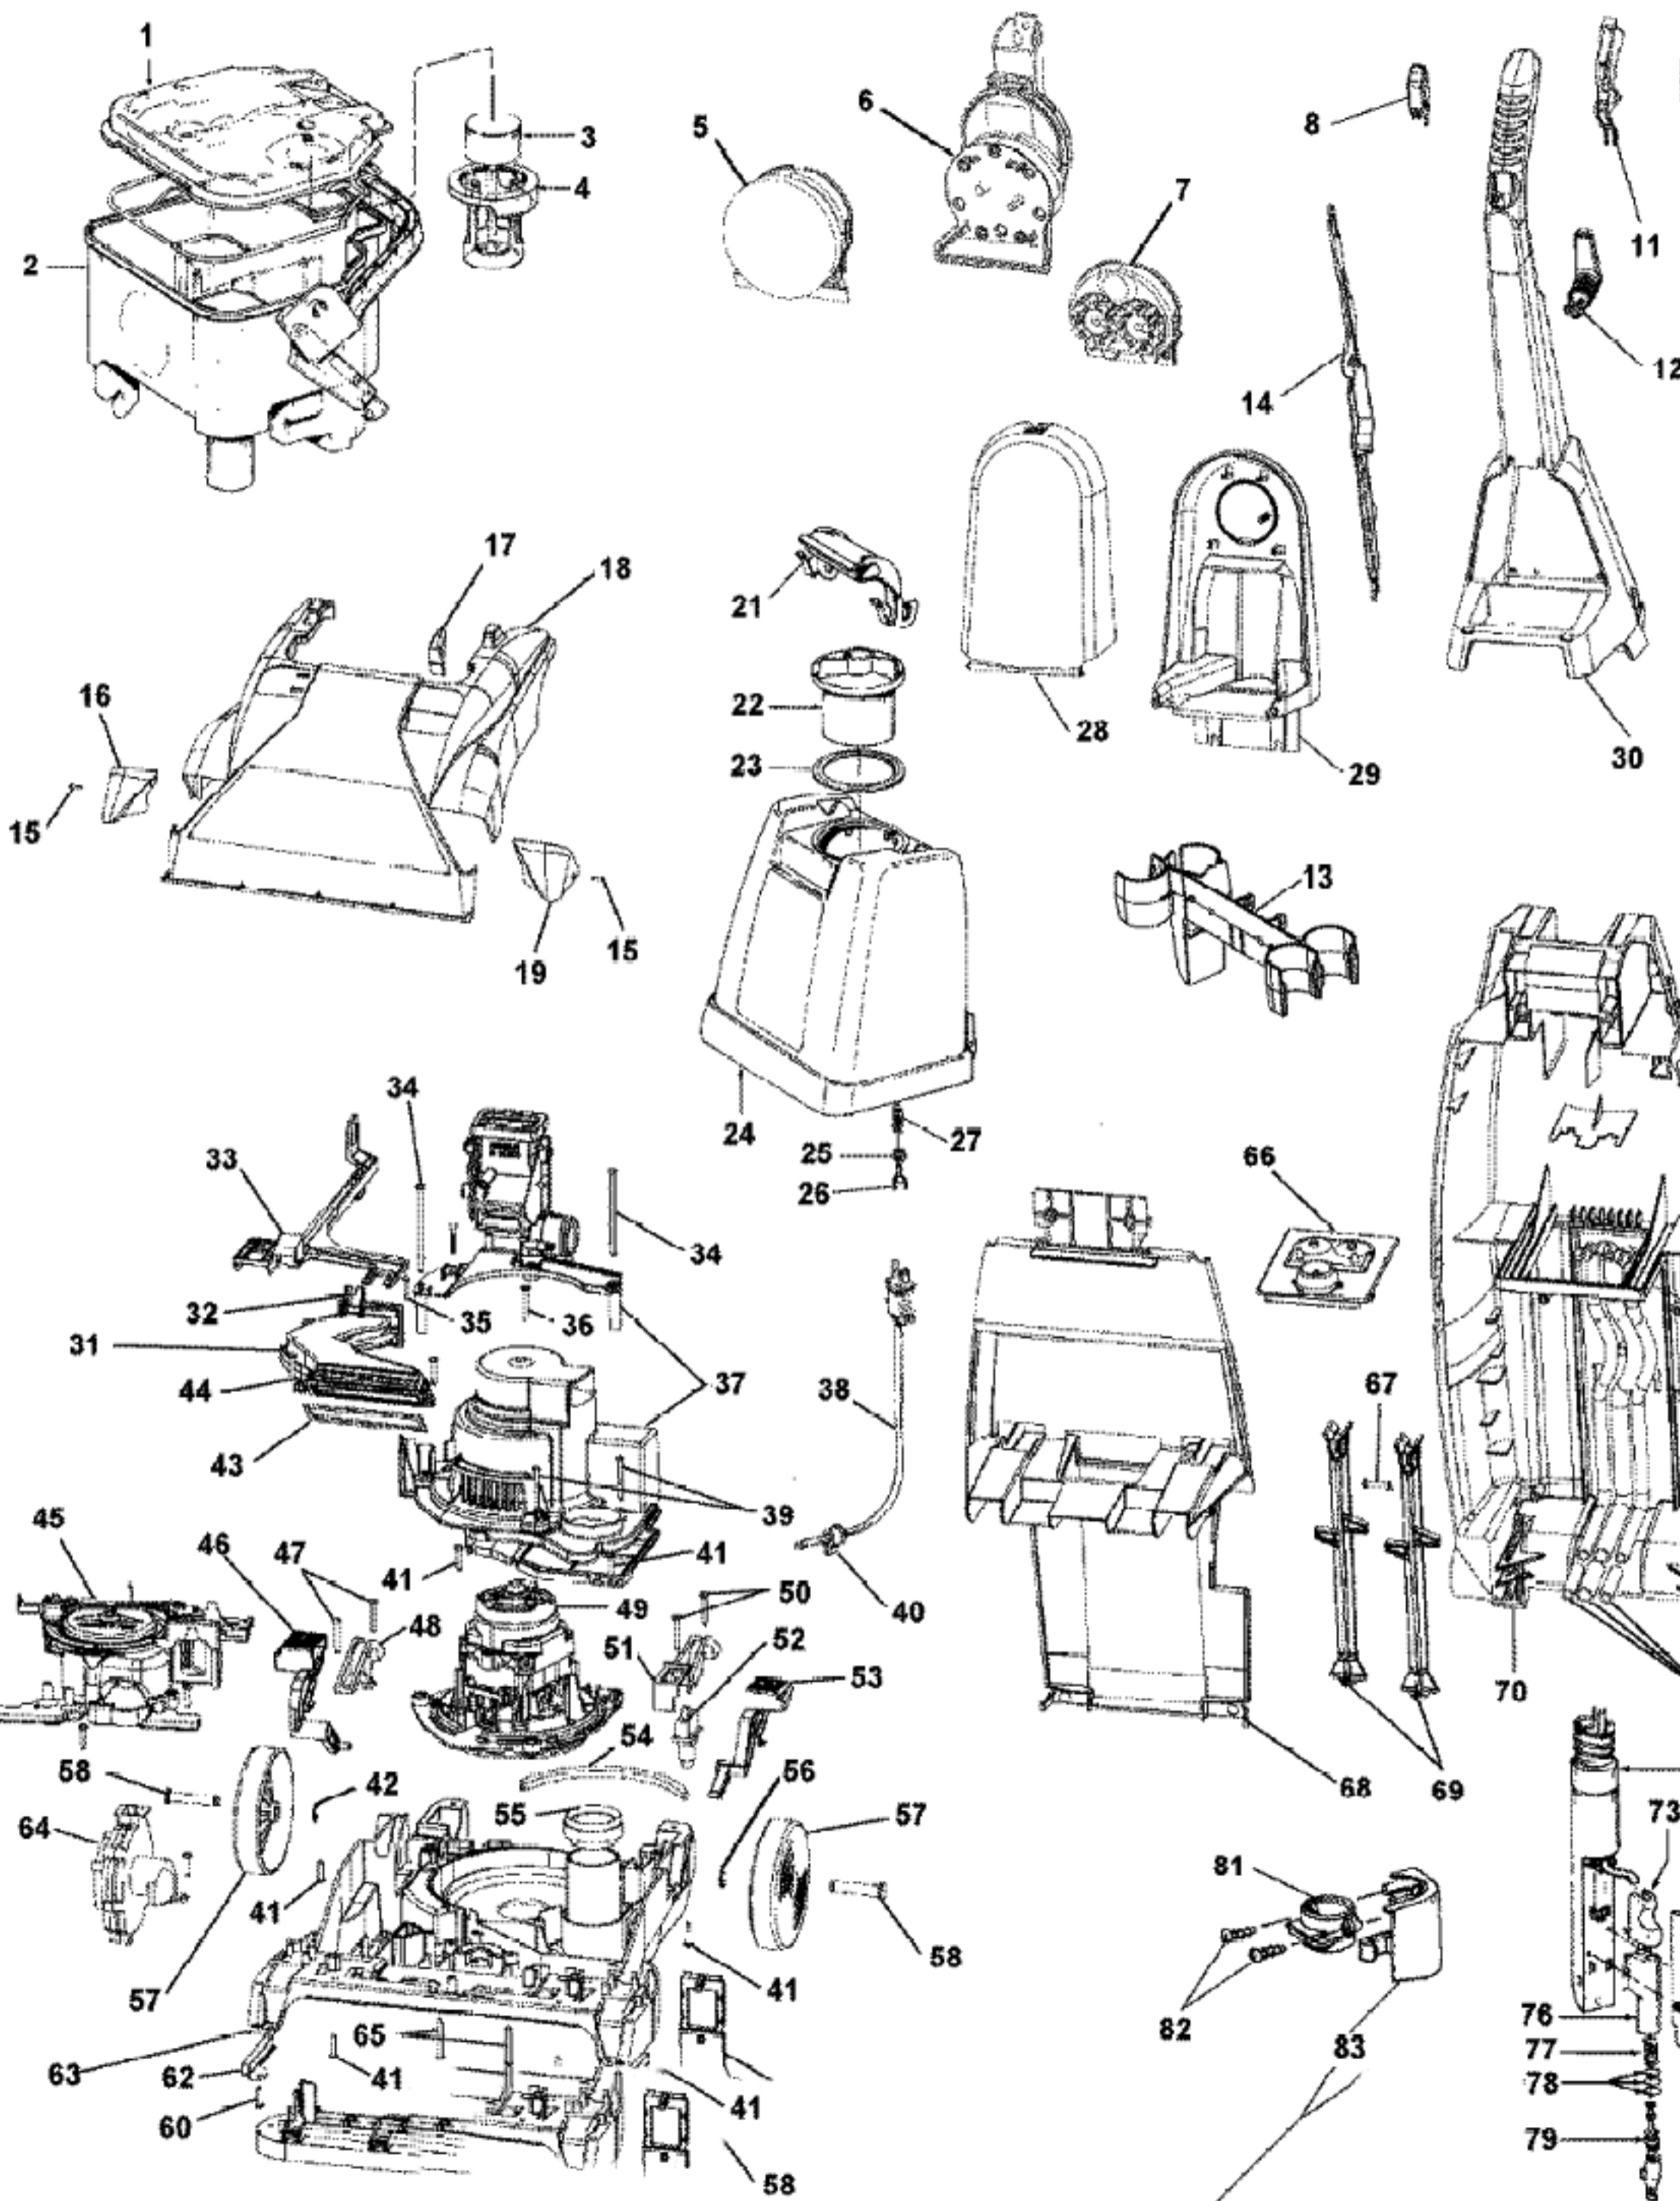

----- Manual continues below part list -----

Available Replacement Parts for HOOVER F6039-900

[H-38784062](#)

Gasket .

Item	Part Number	Part Description	Alt Part	Series	Qty
1	90001314	RECOVERY TANK LID ASY			1
2	38777060	RECOVERY TANK			1
3	43538001	FLOAT ASSEMBLY			1
4	38719043	FLOAT RETAINER			1
5	W10124350	NOT REQUIRED PART OR SEE NOTE			1
6	91001003	TURBINE NOZZLE			1
7	W10124350	NOT REQUIRED PART OR SEE NOTE			1
8	92001272	THUMB REST AGS			1
9	21447255	SCREW-SELF TAPPING-S			1
10	92001273	HANDLE LEVER GUARD AGS			1
11	38434029	CONTROL LEVER-AG-SV-			1
12	92001274	CORD WRAP AGS			1
13	90001307	HOSE/NOZZLE HOLDER			1
14	38458055	CONTROL ROD UPPER-BA			1
15	21479432	SCREW-SELF TAPPING			1
16	39383104	LENS COVER-RH-CLEAR			1
17	38421092	INDICATOR KNOB-SV-WI			1
18	92001277	HOOD-AEX			1
19	39383103	LENS COVER-LH-SVW			1
20	W10124350	NOT REQUIRED PART OR SEE NOTE			1
21	90001213	SOLUTION TANK HANDLE-AGS			1
22	42272002	SOLUTION TANK CAP ASSEM	12002693		1
23	38784062	GASKET			1
24	42272134	SOLUTION TANK			1
25	38784061	VALVE SEAL			1
26	38717009	VALVE STEM			1
27	38312014	SPRING			1
28	37276014	TOOL DOOR-F6030-900			1
29	92001278	TOOL HOLDER AGS			1
30	90001289	UPR HANDLE ASY-AGS			1
31	43484003	DUCT-SVW			1
32	23149002	SCREW-SELF TAPPING			1
33	38458024	TURBINE ACTUATOR ARM			1
34	21447246	SCREW-SV 3.125`			1
35	21447003	SCREW			1
36	21447020	SCREW			1
37	42192029	MOTOR COVER/VALVE	12002571		1
38	46583056	CORD-WP-30 FT-12 AMP	93002227		1
39	21447232	SCREW-SELF TAPPING-F			1
40	90001281	CORD RETAINER			1
41	21447217	SCREW-SELF TAPPING			1
42	160017--	LOCK RING			1
43	38783025	DUCT SEAL-SV-WIDEPAT			1
44	21447072	SCREW			1
45	90001357	TURB & GEAR ASY-STM VAC WPATH			1
46	38458059	HANDLE RELEASE PEDAL			1
47	21447020	SCRFW			1