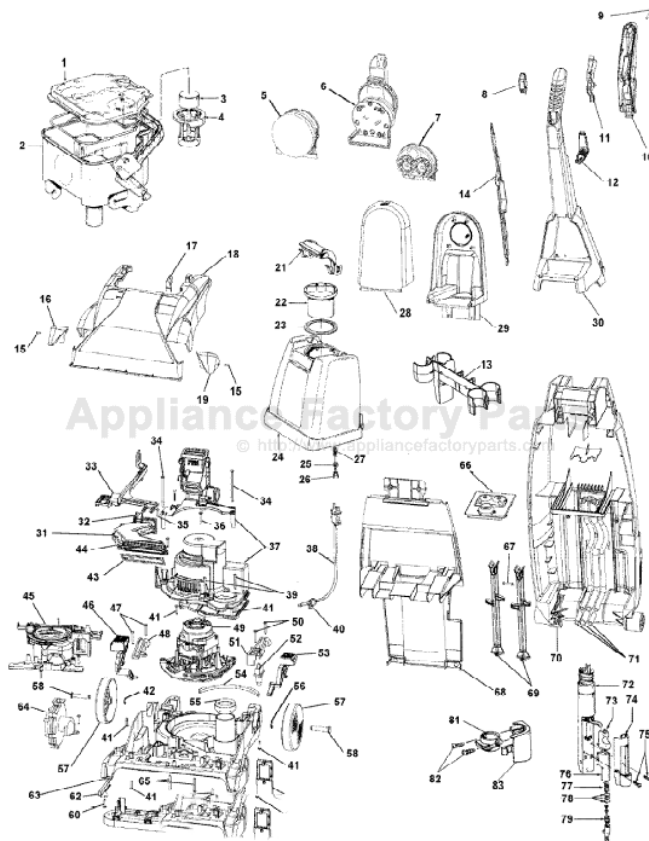

[Find Your HOOVER Vacuum Cleaner Parts - Select From 1456 Models](#)

----- Manual continues below part list -----