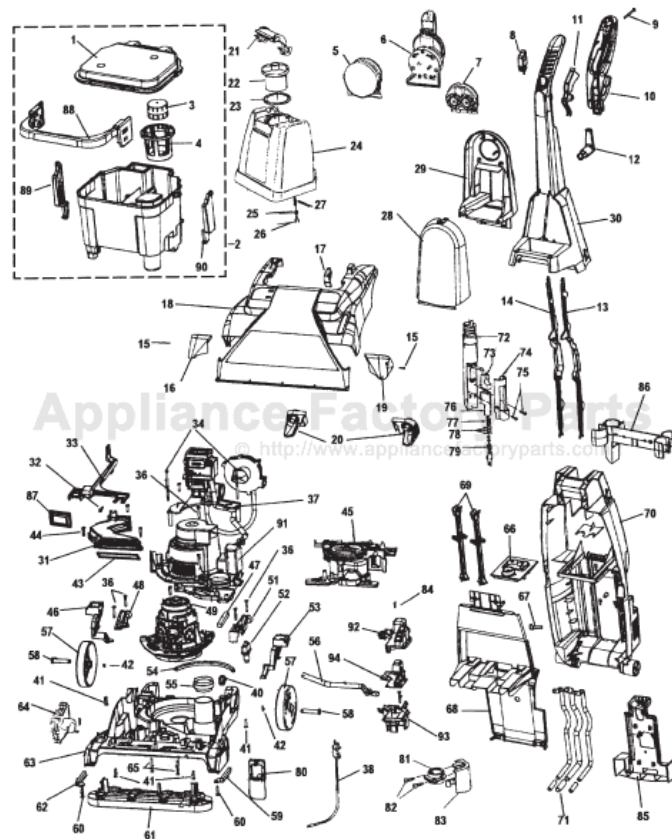

[Find Your HOOVER Vacuum Cleaner Parts - Select From 1456 Models](#)

----- Manual continues below part list -----