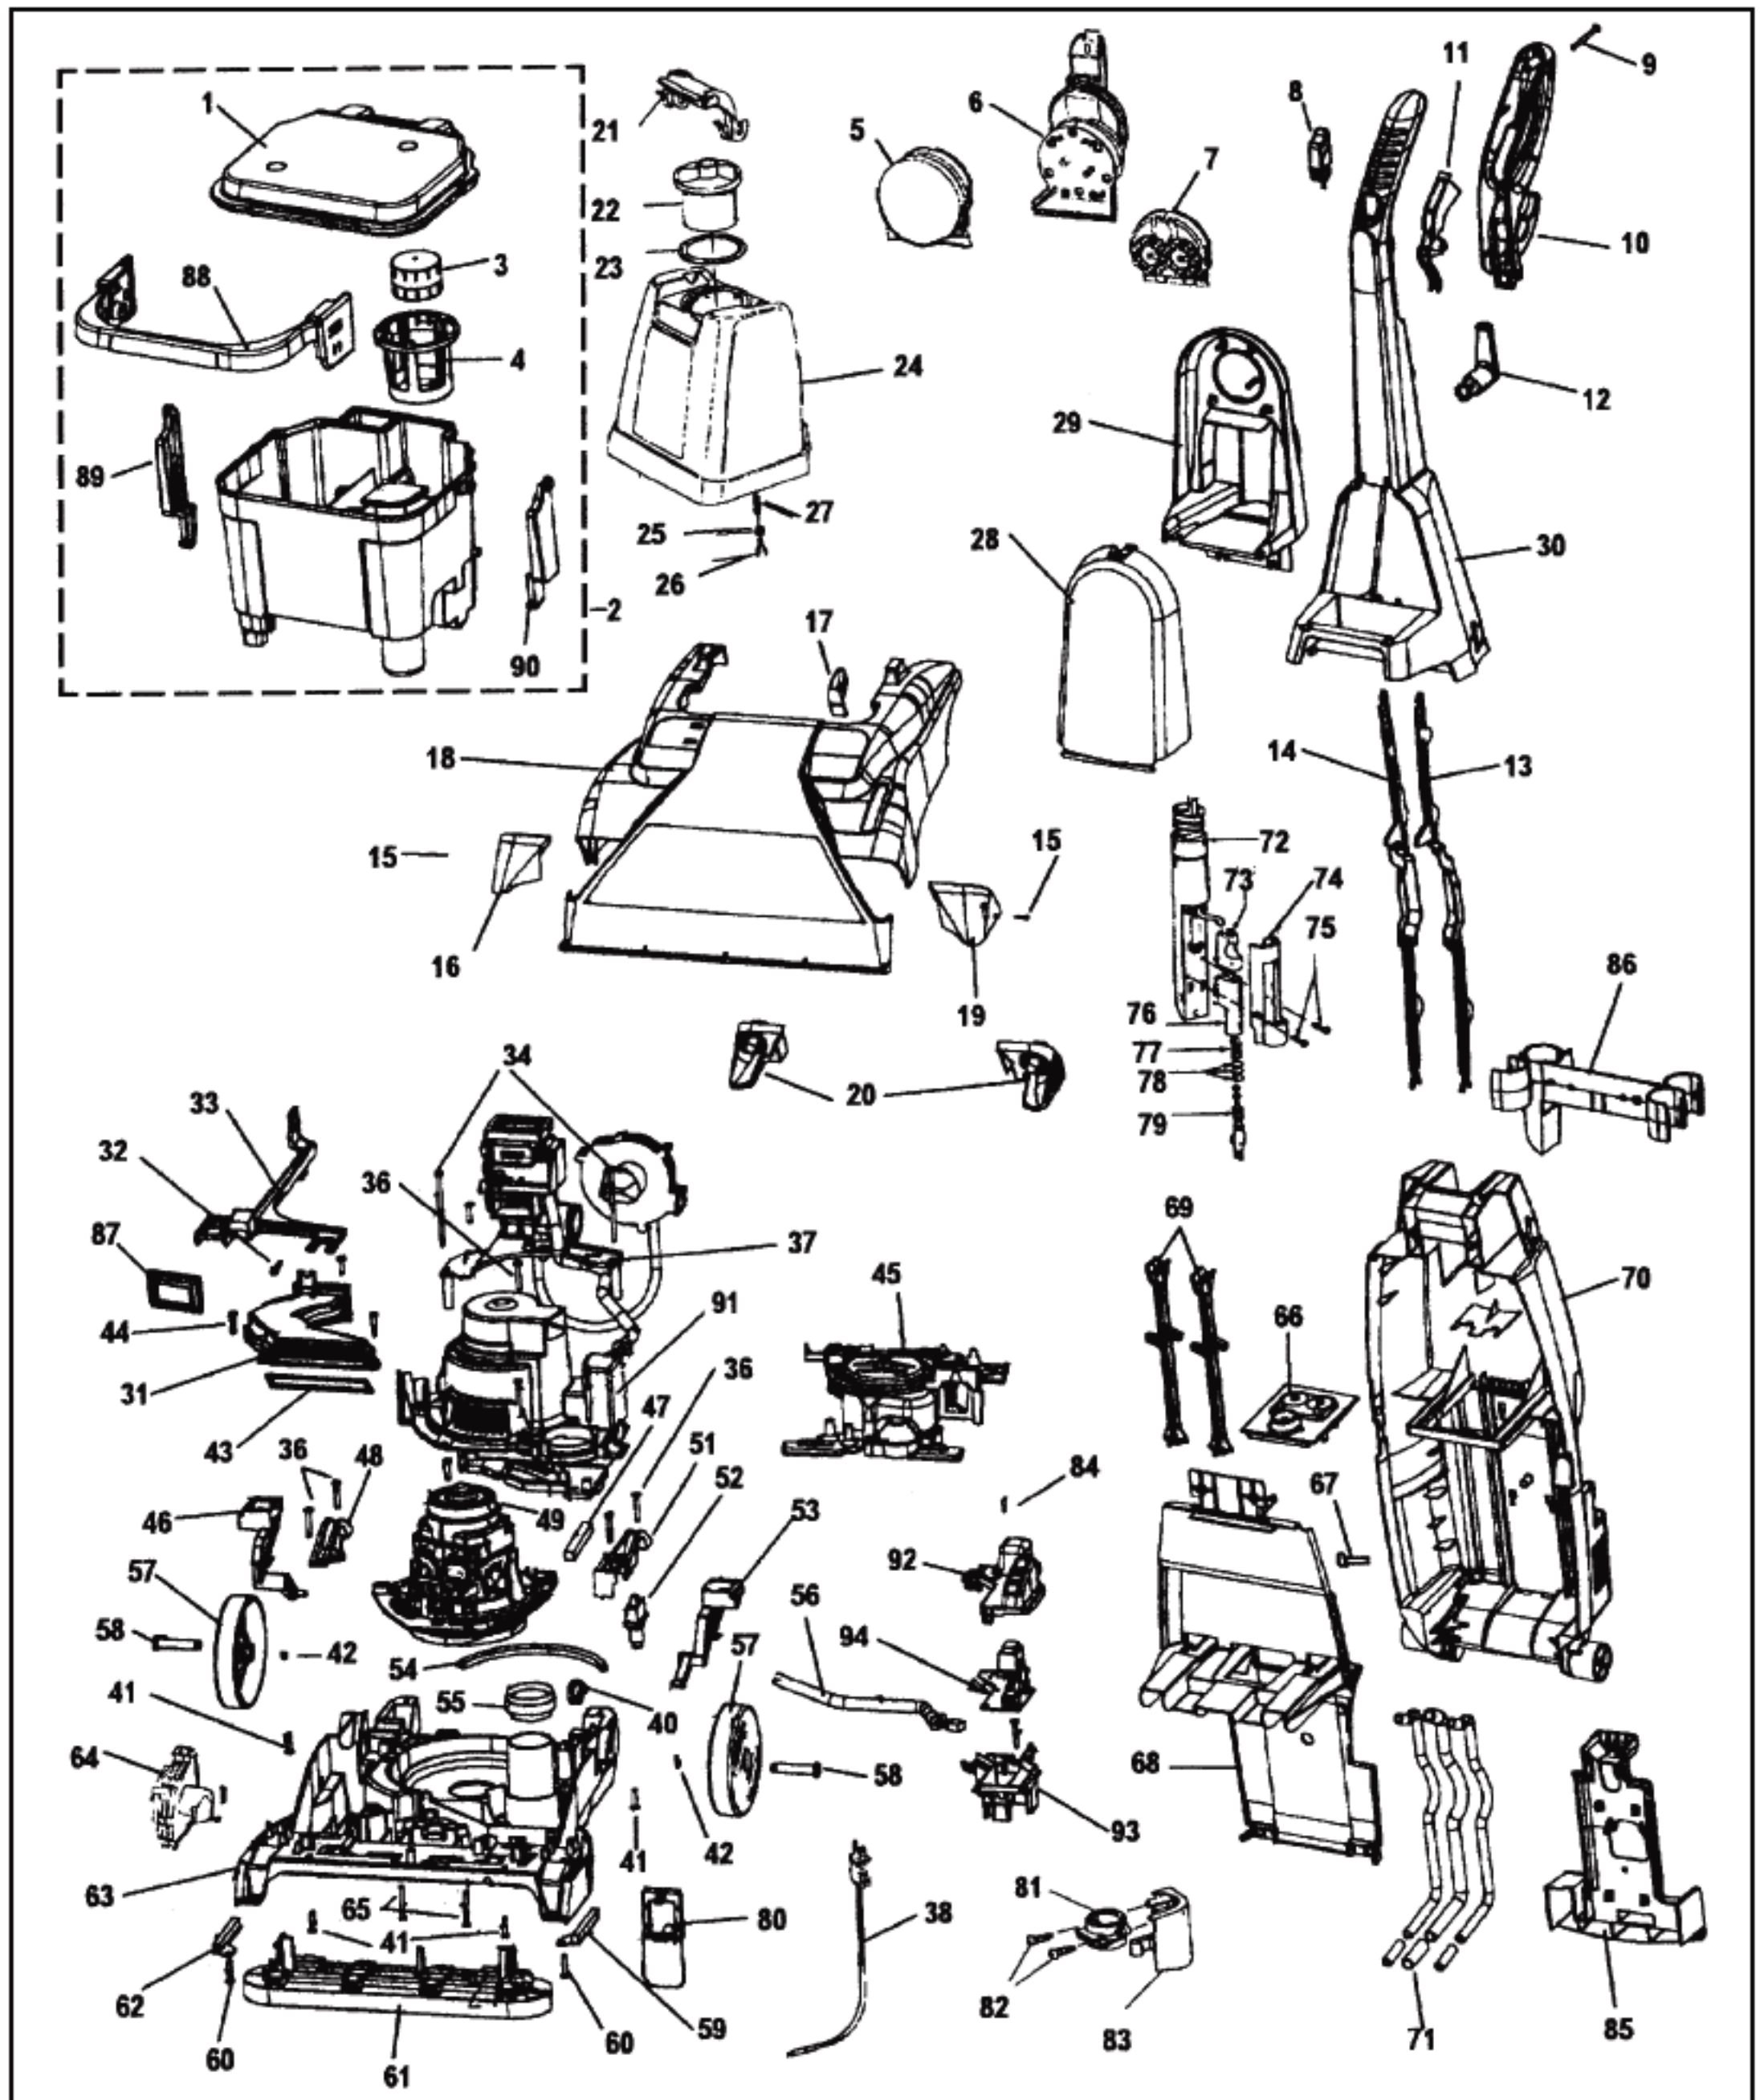

Original **HOOVER**

STEAMVAC – MAX EXTRACT LS

Models F6055-900, F6056-900

KEY	PART NO	DESCRIPTION
1	H-42272122	Recovery Tank Lid (Does not inc. its 3,4)
2	H-38777056	Recovery Tank Assem Comp (Inc. its 1,3,4, 88,89,90)
3	H-43538001	Float
4	H-38719043	Float Retainer
5	H-48437028	Scrub Module Assembly (Incl. 1 scrub pad)
6	H-48439003	Powered Hand Tool (Incl. It. 7)
7	H-48437027	Upholstery Module Ass'y
8	H-38433077	Solution Button - AG
9	H-21447255	Screw Self Tapping
10	H-39458007	Handle Lever Guard
11	H-38434029	Control Lever - AG
12	H-39442044	Cord Wrap - ABU
13	H-38458055	Control Rod Upper - Back
14	H-38458056	Control Rod Upper- Front
15	H-21479432	Screw Self Tapping
16	H-39383104	Lens Cover- R.H.
17	H-38421092	Indicator Knob - AG
18	H-37271070	Hood - AEC - F6055-900,
18	H-37271075	Hood - AEX - F6056-900
19	H-39383103	Lens Cover - L.H.
20	H-47173035	Lamp / Light Housing Ass'y
	H-27313106	Lamp - (2 req'd) Not Shown
21	H-39457016	Solution Tank Handle
22	H-42272002	Solution Tank Cap (Inc. item 23)
23	H-38784062	Gasket
24	H-42272105	Soluton Tank Ass'y Without Handle (Inc. items 22, 23, 25, 26, 27)
25	H-38784061	Valve Seal
26	H-38717009	Valve Stem
27	H-38312014	Spring
28	H-37276012	Tool Door - ACW
29	H-36433141	Tool Holder
30	H-39466039	Upper Handle Ass'y (Inc. its 8 thru 14)
31	H-43484003	Duct Ass'y (Includes Item 87)
32	H-23149002	Screw Self Tapping
33	H- 38458024	Turbine Actuator Arm
34	H- 21447246	Screw Self Tapping
35	H-21447242	Screw Self Tapping
36	H-21447020	Screw Self Tapping
37	H-43582010	Hose Conversion Ass'y w/Pump (includes item 64)
38	H-46583056	Attachment Cord
39	H-21447232	Screw Self Tapping
40	H-36172016	Cord Retainer
41	H-21447217	Screw Self Tapping
42	H-160017	Retaining Ring
43	H-38783025	Duct Seal
44	H-21447072	Screw Self Tapping
45	H-43191004	Turbine & Gear Ass'y
46	H-38458059	Handle Release Pedal
47	H-34122024	Motor Cover Seal
48	H-36131106	Trunnion Cover RH -AG
49	H-43576197	Motor Assembly - 12 Amp
50	H-21447020	Screw Self Tapping
51	H-36131107	Trunnion Cover L.H.-AG
52	H-28218048	Switch
53	H-38458060	Switch Actuator Pedal
54	H-38781048	Motor Base Seal
55	H-38784063	Standpipe Seal
56	H-46526017	Lead/Tube Ass'y - Power Supply
57	H-38522076	Rear Wheel - ADB