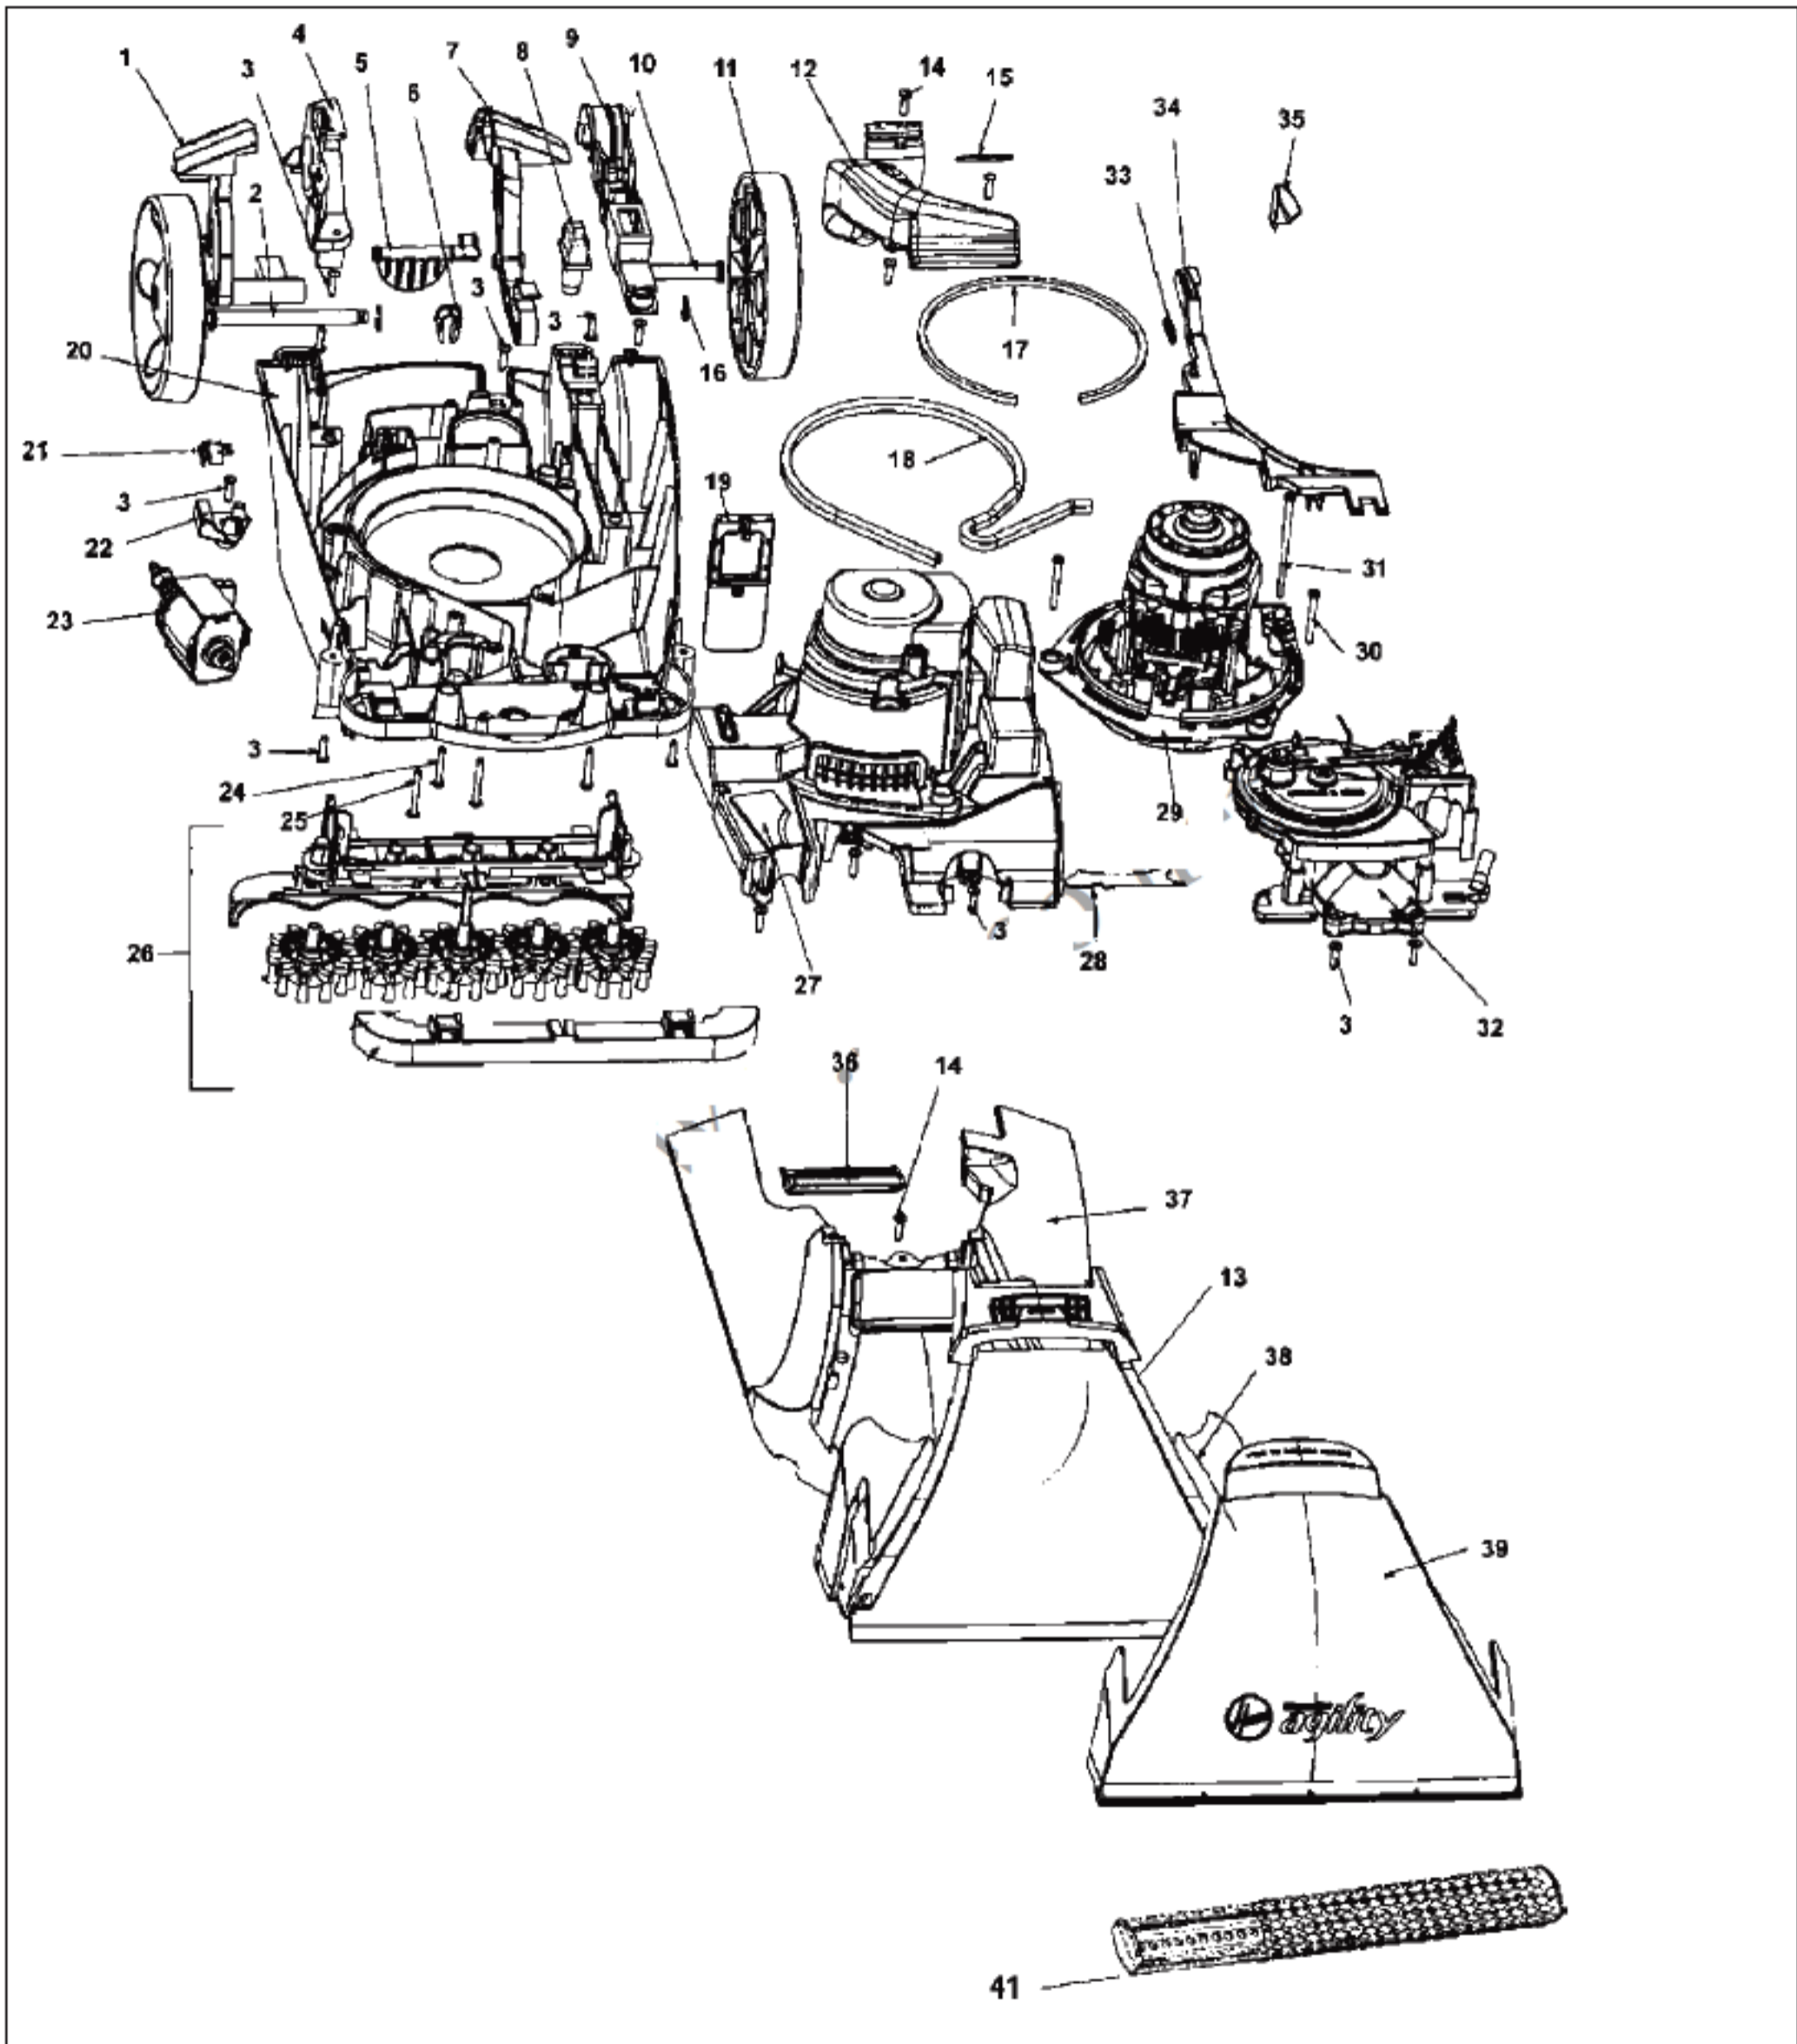

----- Manual continues below part list -----

Available Replacement Parts for HOOVER F6205-900

[H-38613040](#)

NOZZLE BODY, WITH RELEASE TAB

HOOVER Original

AGILITY STEAM VAC

Models F6205-900, F6210-900, F6212-900, F6215-900, F6215-910

Original **HOOVER**

AGILITY STEAM VAC

Models F6205-900, F6210-900, F6212-900, F6215-900

<u>KEY</u>	<u>PART NO.</u>	<u>DESCRIPTION</u>
1	H-90001064	Handle Release Lever
2	H-90001107	Rear Wheel Axle RH
3	H-21447003	Screw
4	H-90001067	Trunnion Cover RH
5	H-90001068	Valve Door- Standpipe
6	H-36172016	Cord Retainer
7	H-90001063	Switch Actuation Pedal
8	H-90001106	Switch
9	H-90001066	Trunnion Cover LH
10	H-90001108	Rear Wheel Axle LH
11	H-90001065	Rear Wheel
12	H-90001104	Recovery Duct
13	H-90001058	Nozzle Back Plate Seal
14	H-21447242	Screw
15	H-90001103	O Ring
16	H-160017	Retaining Ring
17	H-34113004	Motor Seal
18	H-38781048	Motor Base Seal
19	H-43613018	Filter Screen
20	H-90001036	Main Body Assembly
21	H-90001102	Switch
22	H-90001062	Switch Bracket
23	H-90001105	Pump Assembly
24	H-21447236	Screw
25	H-21479438	Screw
26	H-48437029	Brush Block Assembly
27	H-90001061	Motor Cover
28	H-90001111	Seal - Motor Cover
29	H-43576197	Motor

<u>KEY</u>	<u>PART NO.</u>	<u>DESCRIPTION</u>
30	H-21447232	Screw
31	H-21447246	Screw
32	H-91001002	Turbine And Gear Assembly
33	H-38331006	Actuator Arm Spring
34	H-90001060	Turbine Actuator Arm
35	H-38421114	Indicator Knob
36	H-90001059	Recovery Duct Seal
37	H-90001085	Hood - AHF - F6215-900, F6215-910
37	H-90001086	Hood -AHD- F6205-900
37	H-90001035	Hood - AHC -F6210-900, F6212-900
38	H-90001057	Nozzle Back Plate Assembly (Includes Item 13)
39	H-90001056	Nozzle Front Plate
	H-90001109	Attachment Cord (Not Shown)
41	H-91001007	Bare Floor Cleaning Tool