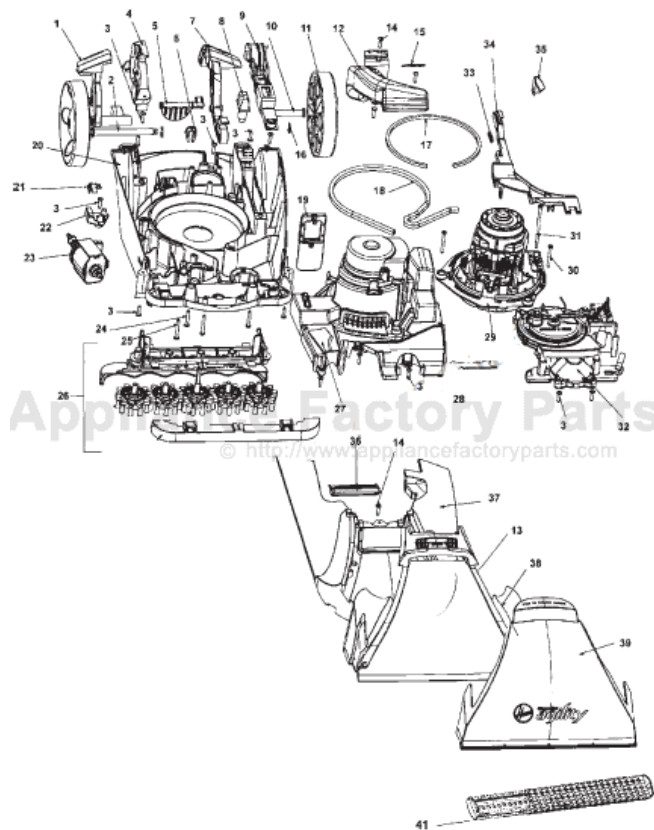

[Find Your HOOVER Vacuum Cleaner Parts - Select From 1456 Models](#)

----- Manual continues below part list -----