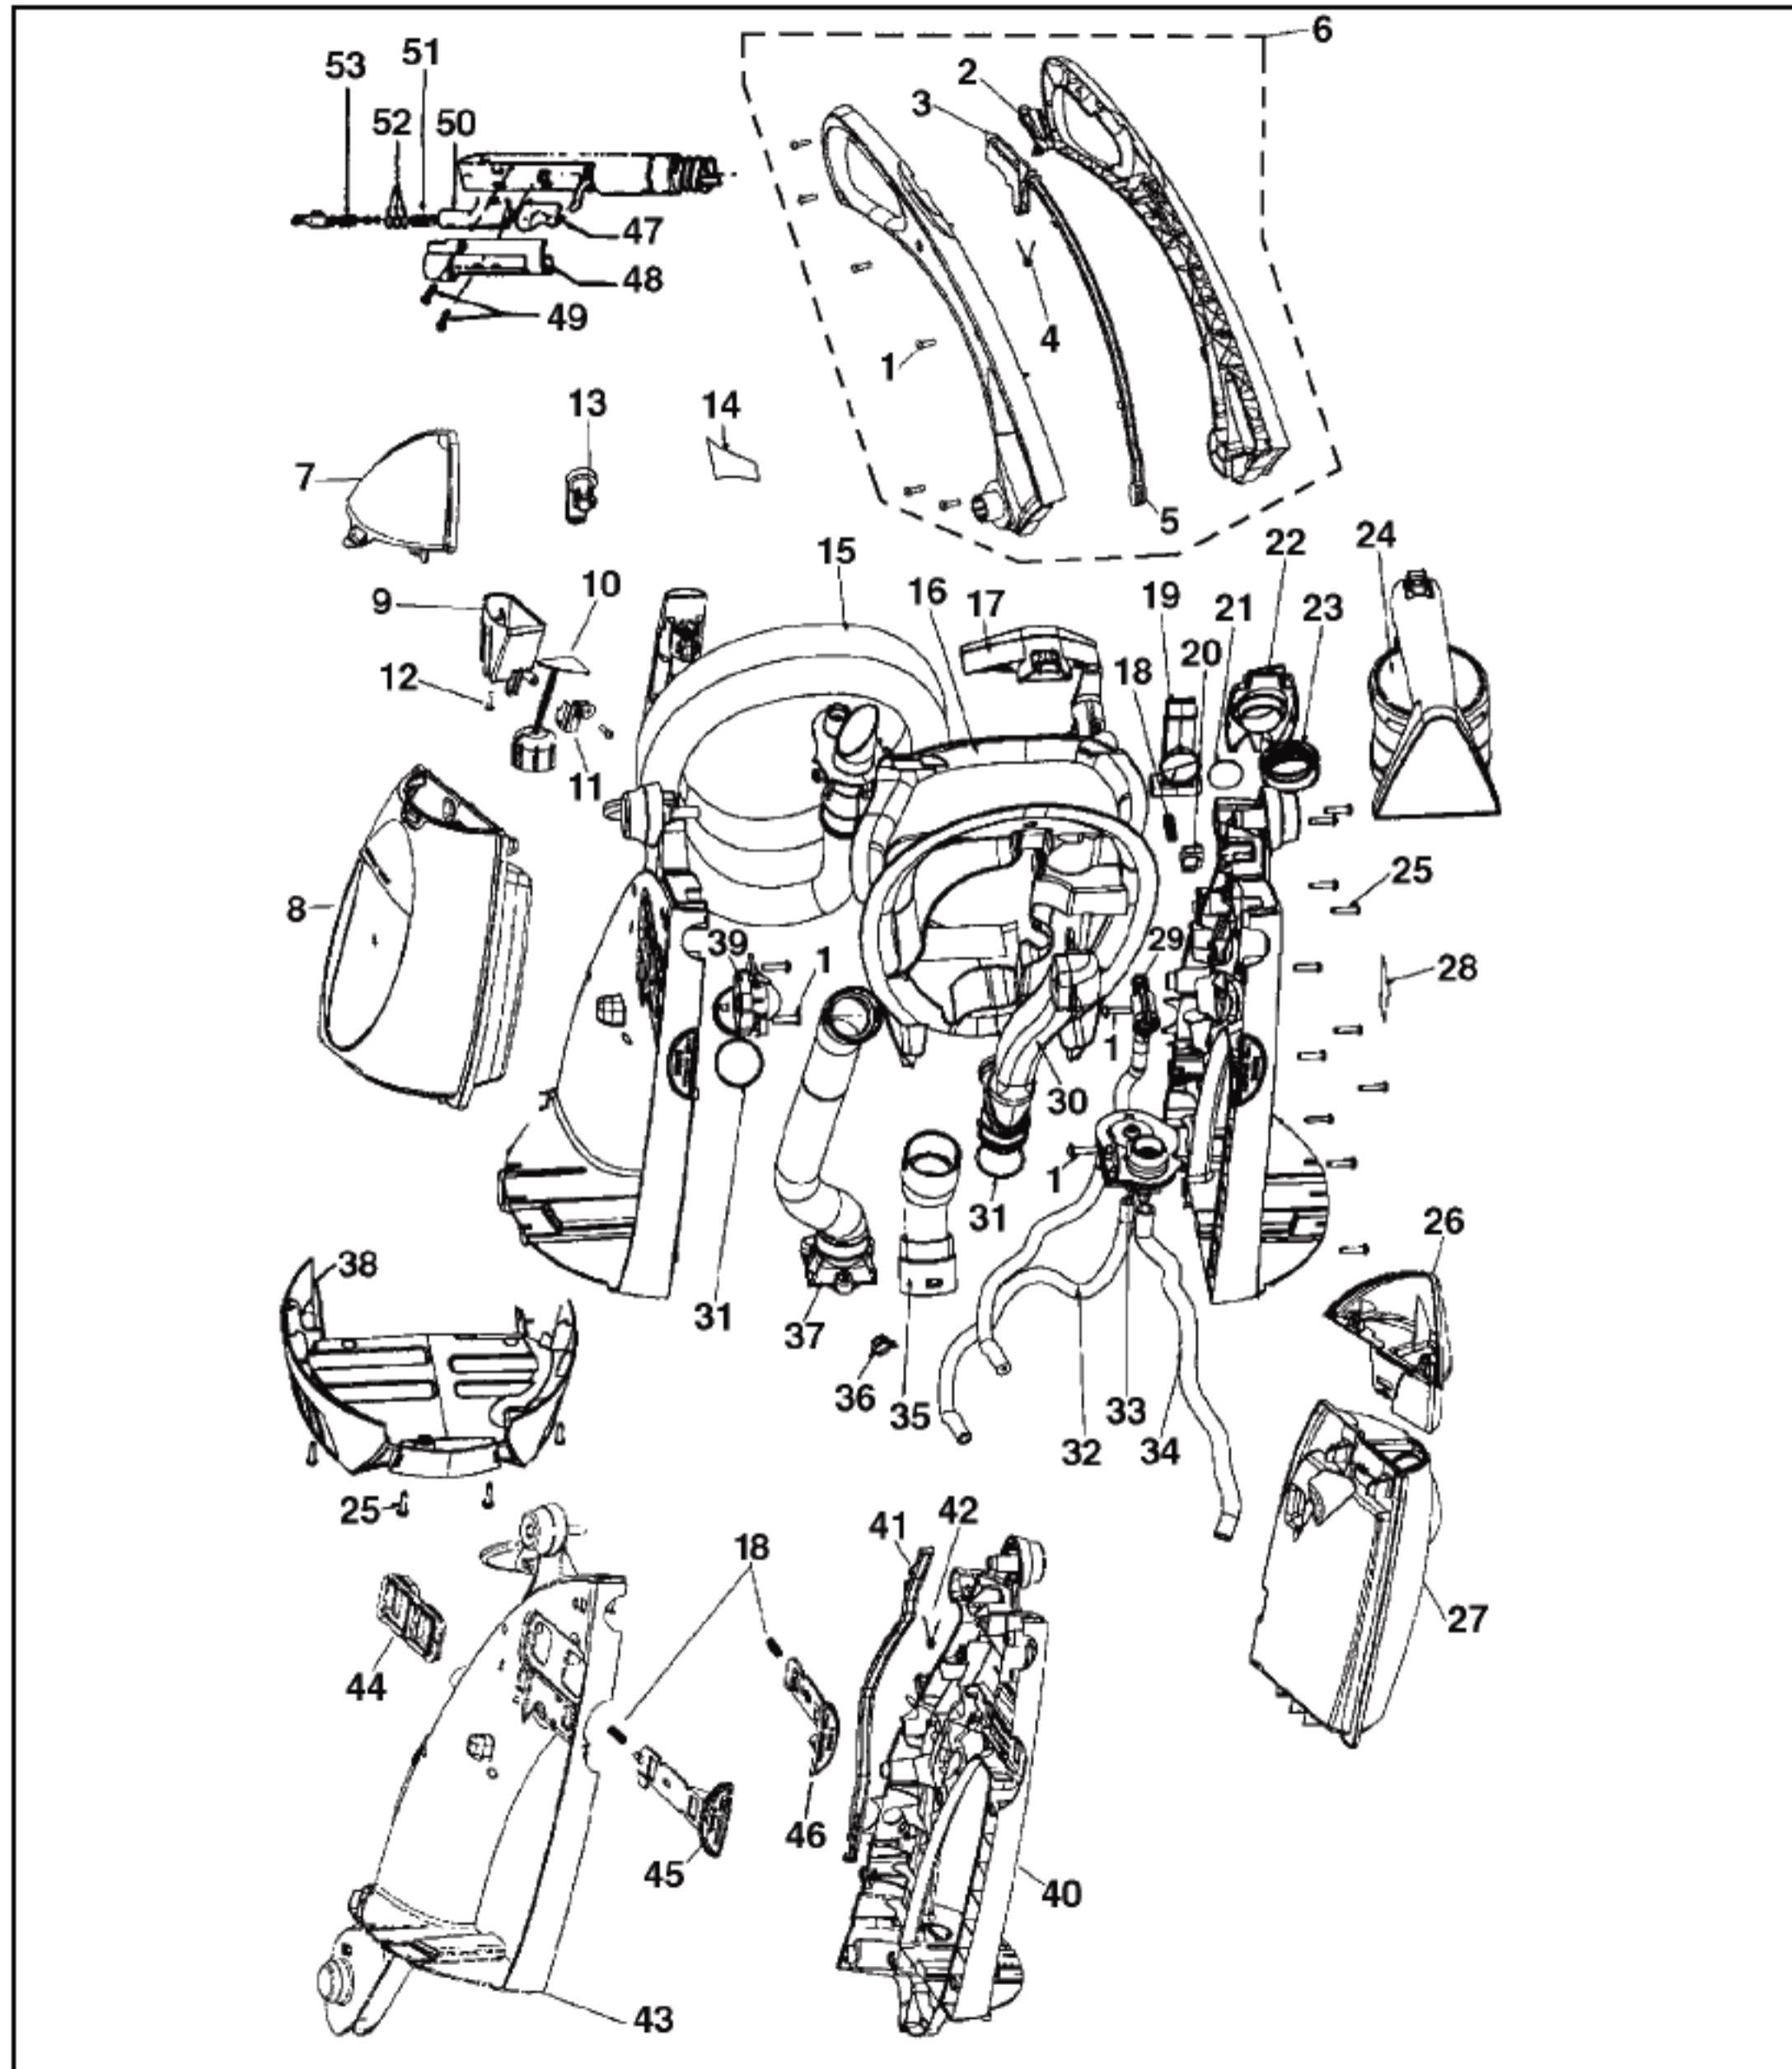

HOOVER Original

AGILITY STEAM VAC

Models F6205-900, F6210-900, F6212-900, F6215-900, F6215-910

KEY	PART NO.	DESCRIPTION	KEY	PART NO.	DESCRIPTION
1	H-21447043	Screw	26	H-37274078	Lid Cover Assembly - AHJ - F6215-900, F6215-910
2	H-90001046	Solution Actuator For Surge	26	H-90001044	Lid Cover Assembly - AHR - F6210-900, F6212-900
3	H-90001047	Solution Actuator For Normal	26	H-90001094	Lid Cover Assembly - AHK - F6205-900
4	H-90001048	Spring	27	H-90001091	Solution Tank Assembly - AHJ - F6215-900, F6215-910
5	N/A	Control Rod Upper (Order Key 6)	27	H-90001092	Solution Tank Assembly - AHK - F6205-900
6	H-90001045	Upper Handle Complete (Includes Items 1, 2, 3, 4, & 5) F6212-900, F6215-900, F6215-960	27	H-90001043	Solution Tank Assembly - AHR - F6210-900, F6212-900
6	H-90001097	Upper Handle Complete (Includes Items 1, 3, 4, & 5) F6205-900, F6210-900	28	N/A	Label
7	H-90001089	Lid Cover Assembly - AHJ - F6215-900, F6215-910	29	H-90001074	Quick Disconnect
7	H-37274083	Lid Cover Assembly - AHR - F6210-900, F6212-900	30	H-90001110	Solution Duct
7	H-90001044	Lid Cover Assembly - AHK - F6205-900 (Includes Items 7, 9, 10, 11, and 12)	31	H-90001103	O Ring
8	H-90001087	Recovery Tank Assembly - AHJ - F6215-900, F6215-910 (Includes Items 7, 9, 10, 11, and 12)	32	H-90001076	Tubing
8	H-90001088	Recovery Tank Assembly - AHK - F6205-900 (Includes Items 7, 9, 10, 11, and 12)	33	H-90001073	Reservoir
8	H-90001038	Recovery Tank Assembly - AHR - F6210-900, F6212-900 (Includes Items 7, 9, 10, 11, and 12)	34	H-90001075	Tubing
9	H-90001040	Separator Channel	35	H-90001080	Hose Complete
10	H-90001041	Float	36	H-25411015	Hose Clamp
11	H-90001042	Float Guide	37	H-90001079	Air Hose Complete
12	H-21447231	Screw	38	H-90001069	Lower Handle Cover
13	H-39442048	Cord Wrap	39	H-90001077	Air Return Elbow
14	N/A	Label	40	H-90001052	Lower Handle Assembly Left Half - MV (Includes Items 18, 41, 42, And 46)
15	H-91001004	Cleaning Tool Hose - F6212-900, F6215-900, F6215-910	41	H-90001053	Control Rod - Lower
15	H-91001008	Cleaning Tool Hose - F6205-900, F6210-900	42	H-90001048	Spring
16	H-90001055	Tool Caddy	43	H-90001049	Lower Handle Assembly Right Half - MV (Includes Items 18, 44, And 45)
17	H-38613040	Nozzle Body Tool	44	H-90001050	Seal
18	H-90001037	Spring	45	H-90001051	Recovery Tank Release Latch
19	H-90001070	Latch - Upper Handle	46	H-90001054	Solution Tank Release Latch
20	H-90001072	Spacer	47	H-38433074	Trigger - AG
21	H-51661020	Medallion	48	H-37276006	Wand Cover
22	H-90001071	Door-Tool Port	49	H-21447239	Screw
23	H-90001078	Seal - Tool	50	H-90001006	Wand / Valve Assembly - F6210-900, F6212-900, F6215-900, F6215-910
24	H-91001003	Turbine Nozzle	50	H-90001009	Wand / Valve Assembly - F6205-900
24	H-48434006	Brush Assembly (2 Required) (Not Shown)	51	H-38312019	Spring And "O" Ring
25	H-21447003	Screw	52	N/A	O-Ring (Included With Item 51)
			53	H-43412007	Nozzle/Valve Assembly

NA = Not Available