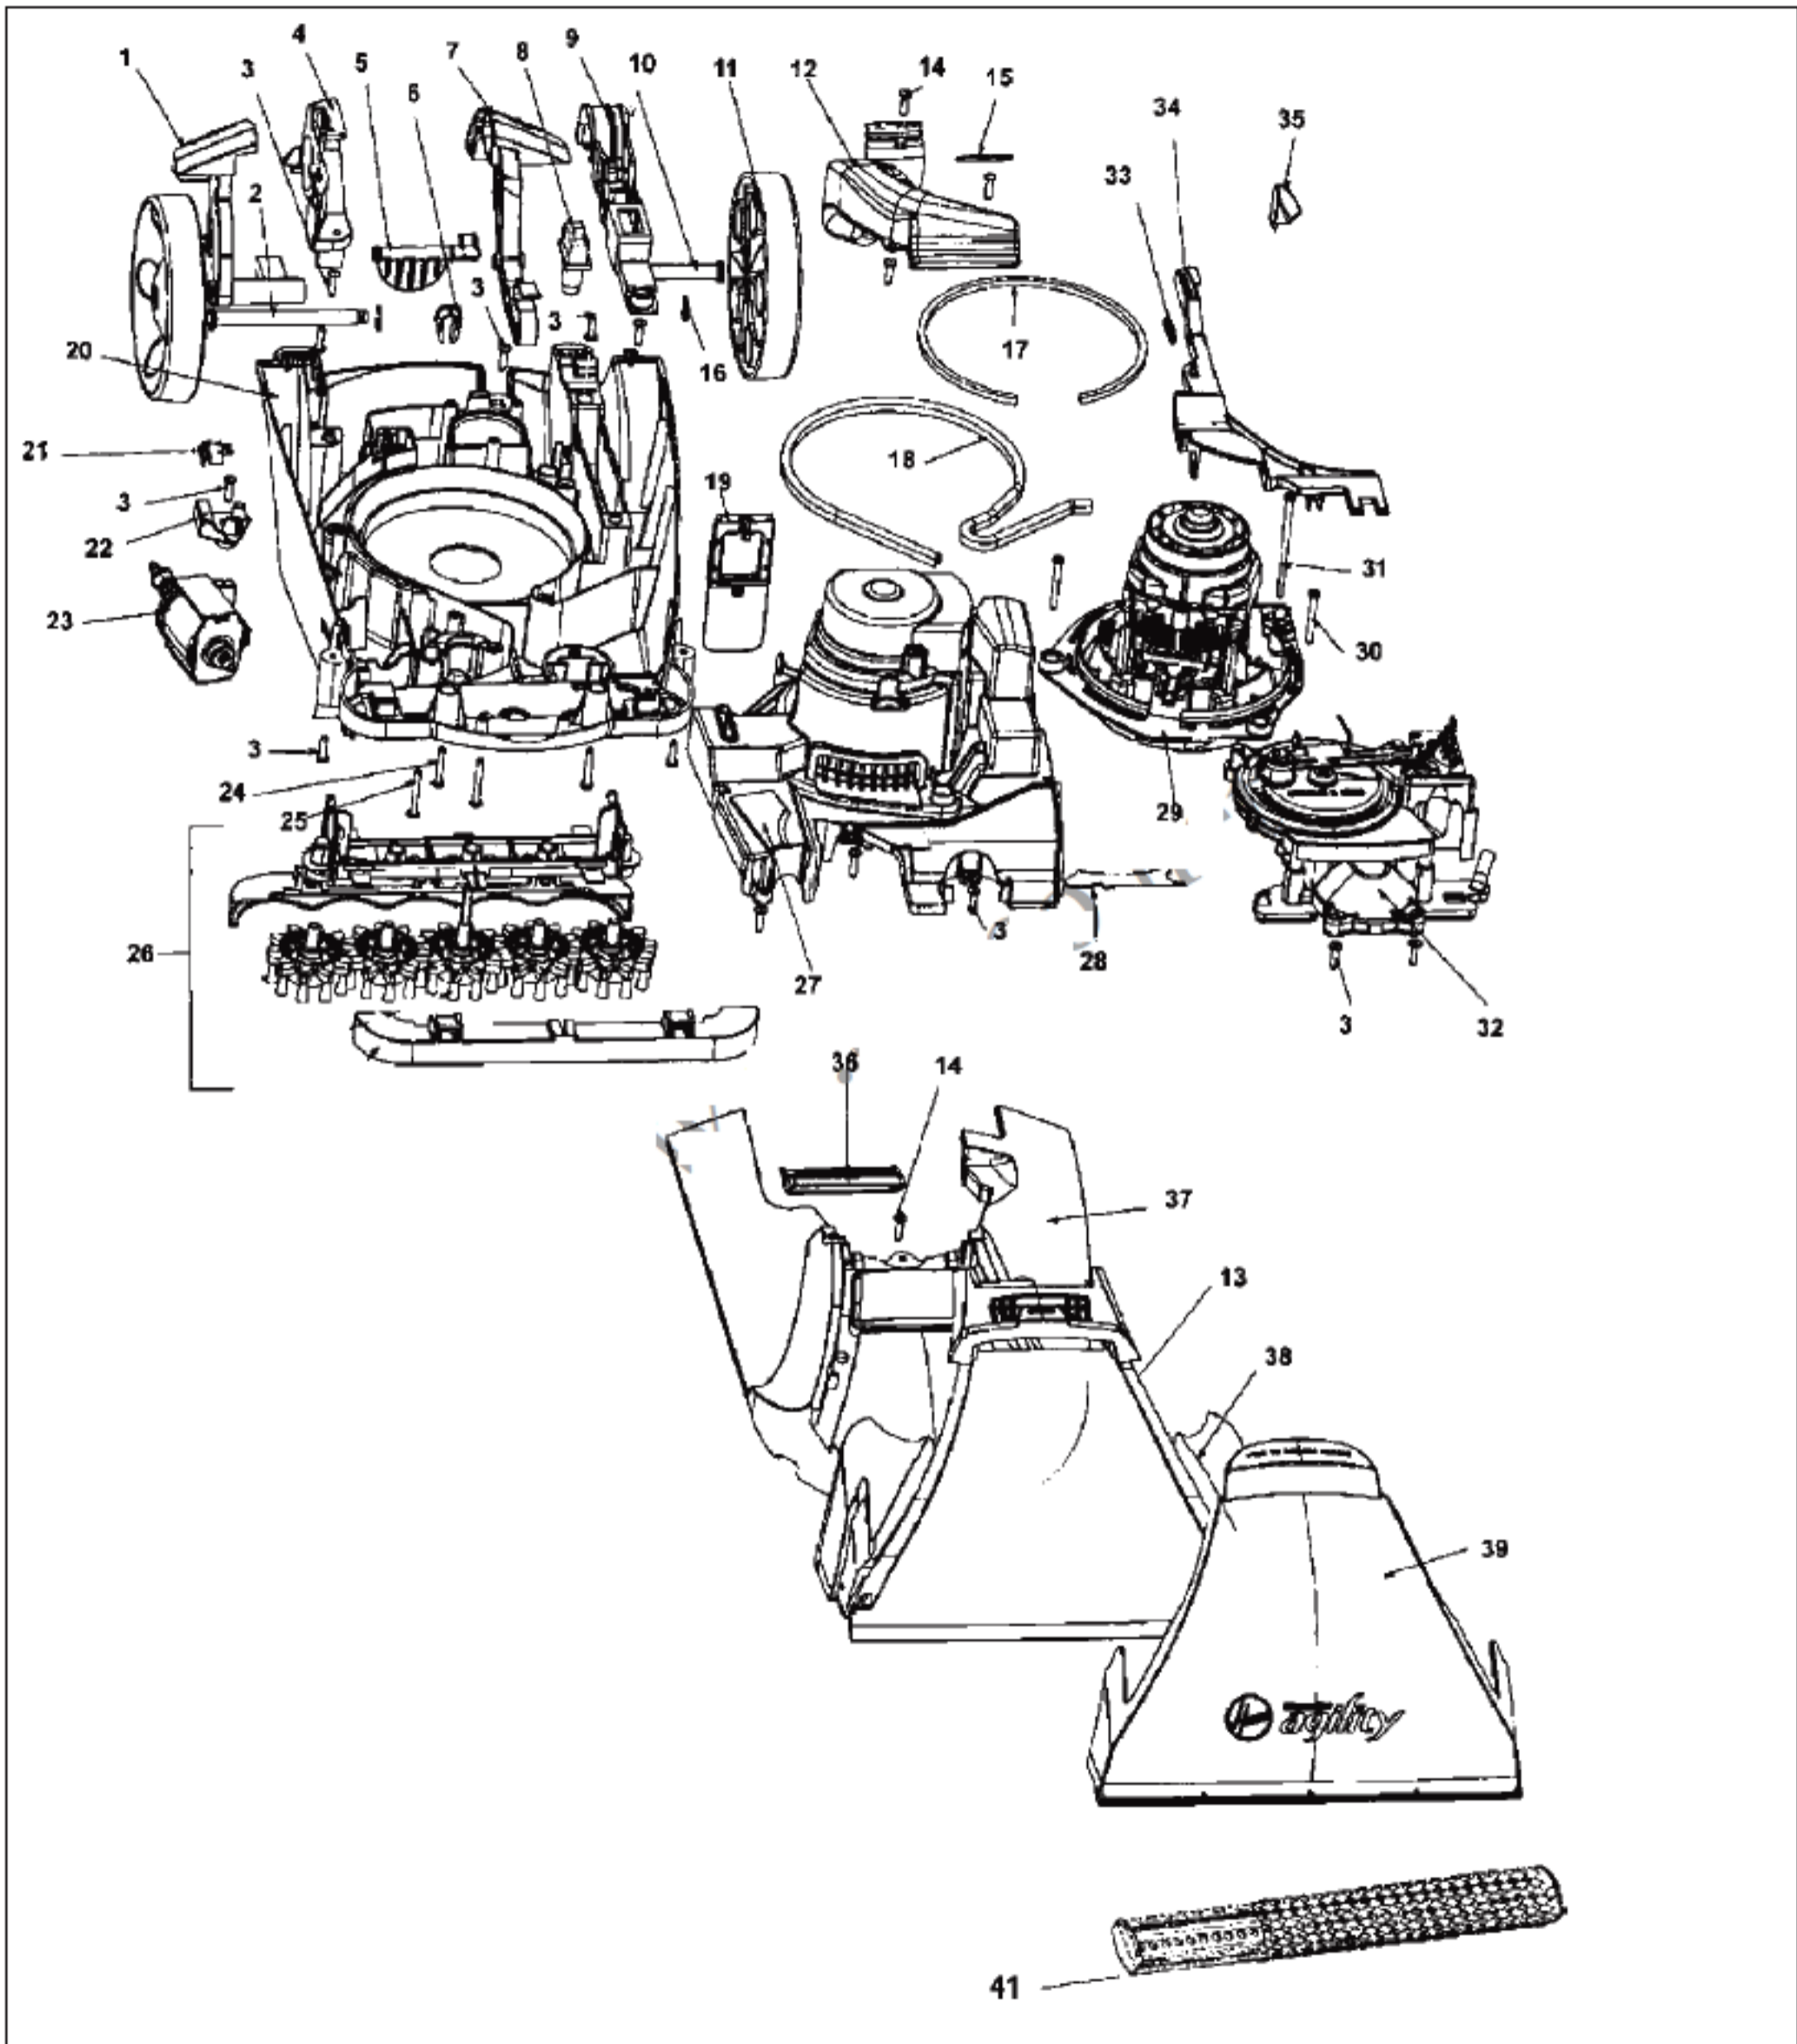

## Available Replacement Parts for HOOVER F6210-900

[H-38613040](#)

NOZZLE BODY, WITH RELEASE TAB

# Original **HOOVER**

**AGILITY STEAM VAC**

**Models F6205-900, F6210-900, F6212-900, F6215-900**

<u>KEY</u>	<u>PART NO.</u>	<u>DESCRIPTION</u>
1	H-90001064	Handle Release Lever
2	H-90001107	Rear Wheel Axle RH
3	H-21447003	Screw
4	H-90001067	Trunnion Cover RH
5	H-90001068	Valve Door- Standpipe
6	H-36172016	Cord Retainer
7	H-90001063	Switch Actuation Pedal
8	H-90001106	Switch
9	H-90001066	Trunnion Cover LH
10	H-90001108	Rear Wheel Axle LH
11	H-90001065	Rear Wheel
12	H-90001104	Recovery Duct
13	H-90001058	Nozzle Back Plate Seal
14	H-21447242	Screw
15	H-90001103	O Ring
16	H-160017	Retaining Ring
17	H-34113004	Motor Seal
18	H-38781048	Motor Base Seal
19	H-43613018	Filter Screen
20	H-90001036	Main Body Assembly
21	H-90001102	Switch
22	H-90001062	Switch Bracket
23	H-90001105	Pump Assembly
24	H-21447236	Screw
25	H-21479438	Screw
26	H-48437029	Brush Block Assembly
27	H-90001061	Motor Cover
28	H-90001111	Seal - Motor Cover
29	H-43576197	Motor

<u>KEY</u>	<u>PART NO.</u>	<u>DESCRIPTION</u>
30	H-21447232	Screw
31	H-21447246	Screw
32	H-91001002	Turbine And Gear Assembly
33	H-38331006	Actuator Arm Spring
34	H-90001060	Turbine Actuator Arm
35	H-38421114	Indicator Knob
36	H-90001059	Recovery Duct Seal
37	H-90001085	Hood - AHF - F6215-900, F6215-910
37	H-90001086	Hood -AHD- F6205-900
37	H-90001035	Hood - AHC -F6210-900, F6212-900
38	H-90001057	Nozzle Back Plate Assembly (Includes Item 13)
39	H-90001056	Nozzle Front Plate
	H-90001109	Attachment Cord (Not Shown)
41	H-91001007	Bare Floor Cleaning Tool