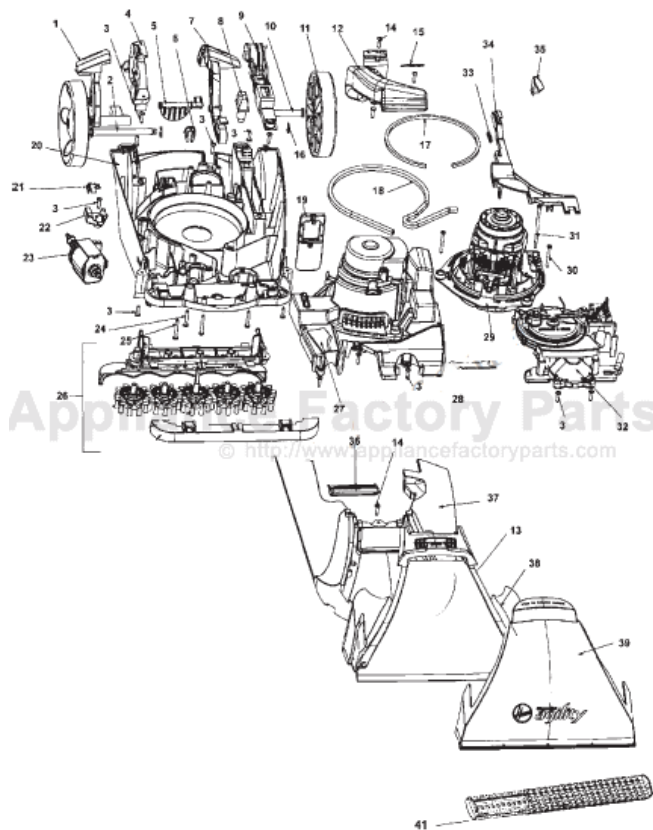

# HOOVER F6210-900 Owner's Manual

[Shop genuine replacement parts for HOOVER  
F6210-900](#)

[Find Your HOOVER Vacuum Cleaner Parts - Select From 1456 Models](#)

----- Manual continues below part list -----

## Available Replacement Parts for HOOVER F6210-900

[H-38613040](#)

NOZZLE BODY, WITH RELEASE TAB

# Original **HOOVER**

**AGILITY STEAM VAC**

**Models F6205-900, F6210-900, F6212-900, F6215-900**

<u>KEY</u>	<u>PART NO.</u>	<u>DESCRIPTION</u>
1	H-90001064	Handle Release Lever
2	H-90001107	Rear Wheel Axle RH
3	H-21447003	Screw
4	H-90001067	Trunnion Cover RH
5	H-90001068	Valve Door- Standpipe
6	H-36172016	Cord Retainer
7	H-90001063	Switch Actuation Pedal
8	H-90001106	Switch
9	H-90001066	Trunnion Cover LH
10	H-90001108	Rear Wheel Axle LH
11	H-90001065	Rear Wheel
12	H-90001104	Recovery Duct
13	H-90001058	Nozzle Back Plate Seal
14	H-21447242	Screw
15	H-90001103	O Ring
16	H-160017	Retaining Ring
17	H-34113004	Motor Seal
18	H-38781048	Motor Base Seal
19	H-43613018	Filter Screen
20	H-90001036	Main Body Assembly
21	H-90001102	Switch
22	H-90001062	Switch Bracket
23	H-90001105	Pump Assembly
24	H-21447236	Screw
25	H-21479438	Screw
26	H-48437029	Brush Block Assembly
27	H-90001061	Motor Cover
28	H-90001111	Seal - Motor Cover
29	H-43576197	Motor

<u>KEY</u>	<u>PART NO.</u>	<u>DESCRIPTION</u>
30	H-21447232	Screw
31	H-21447246	Screw
32	H-91001002	Turbine And Gear Assembly
33	H-38331006	Actuator Arm Spring
34	H-90001060	Turbine Actuator Arm
35	H-38421114	Indicator Knob
36	H-90001059	Recovery Duct Seal
37	H-90001085	Hood - AHF - F6215-900, F6215-910
37	H-90001086	Hood -AHD- F6205-900
37	H-90001035	Hood - AHC -F6210-900, F6212-900
38	H-90001057	Nozzle Back Plate Assembly (Includes Item 13)
39	H-90001056	Nozzle Front Plate
	H-90001109	Attachment Cord (Not Shown)
41	H-91001007	Bare Floor Cleaning Tool