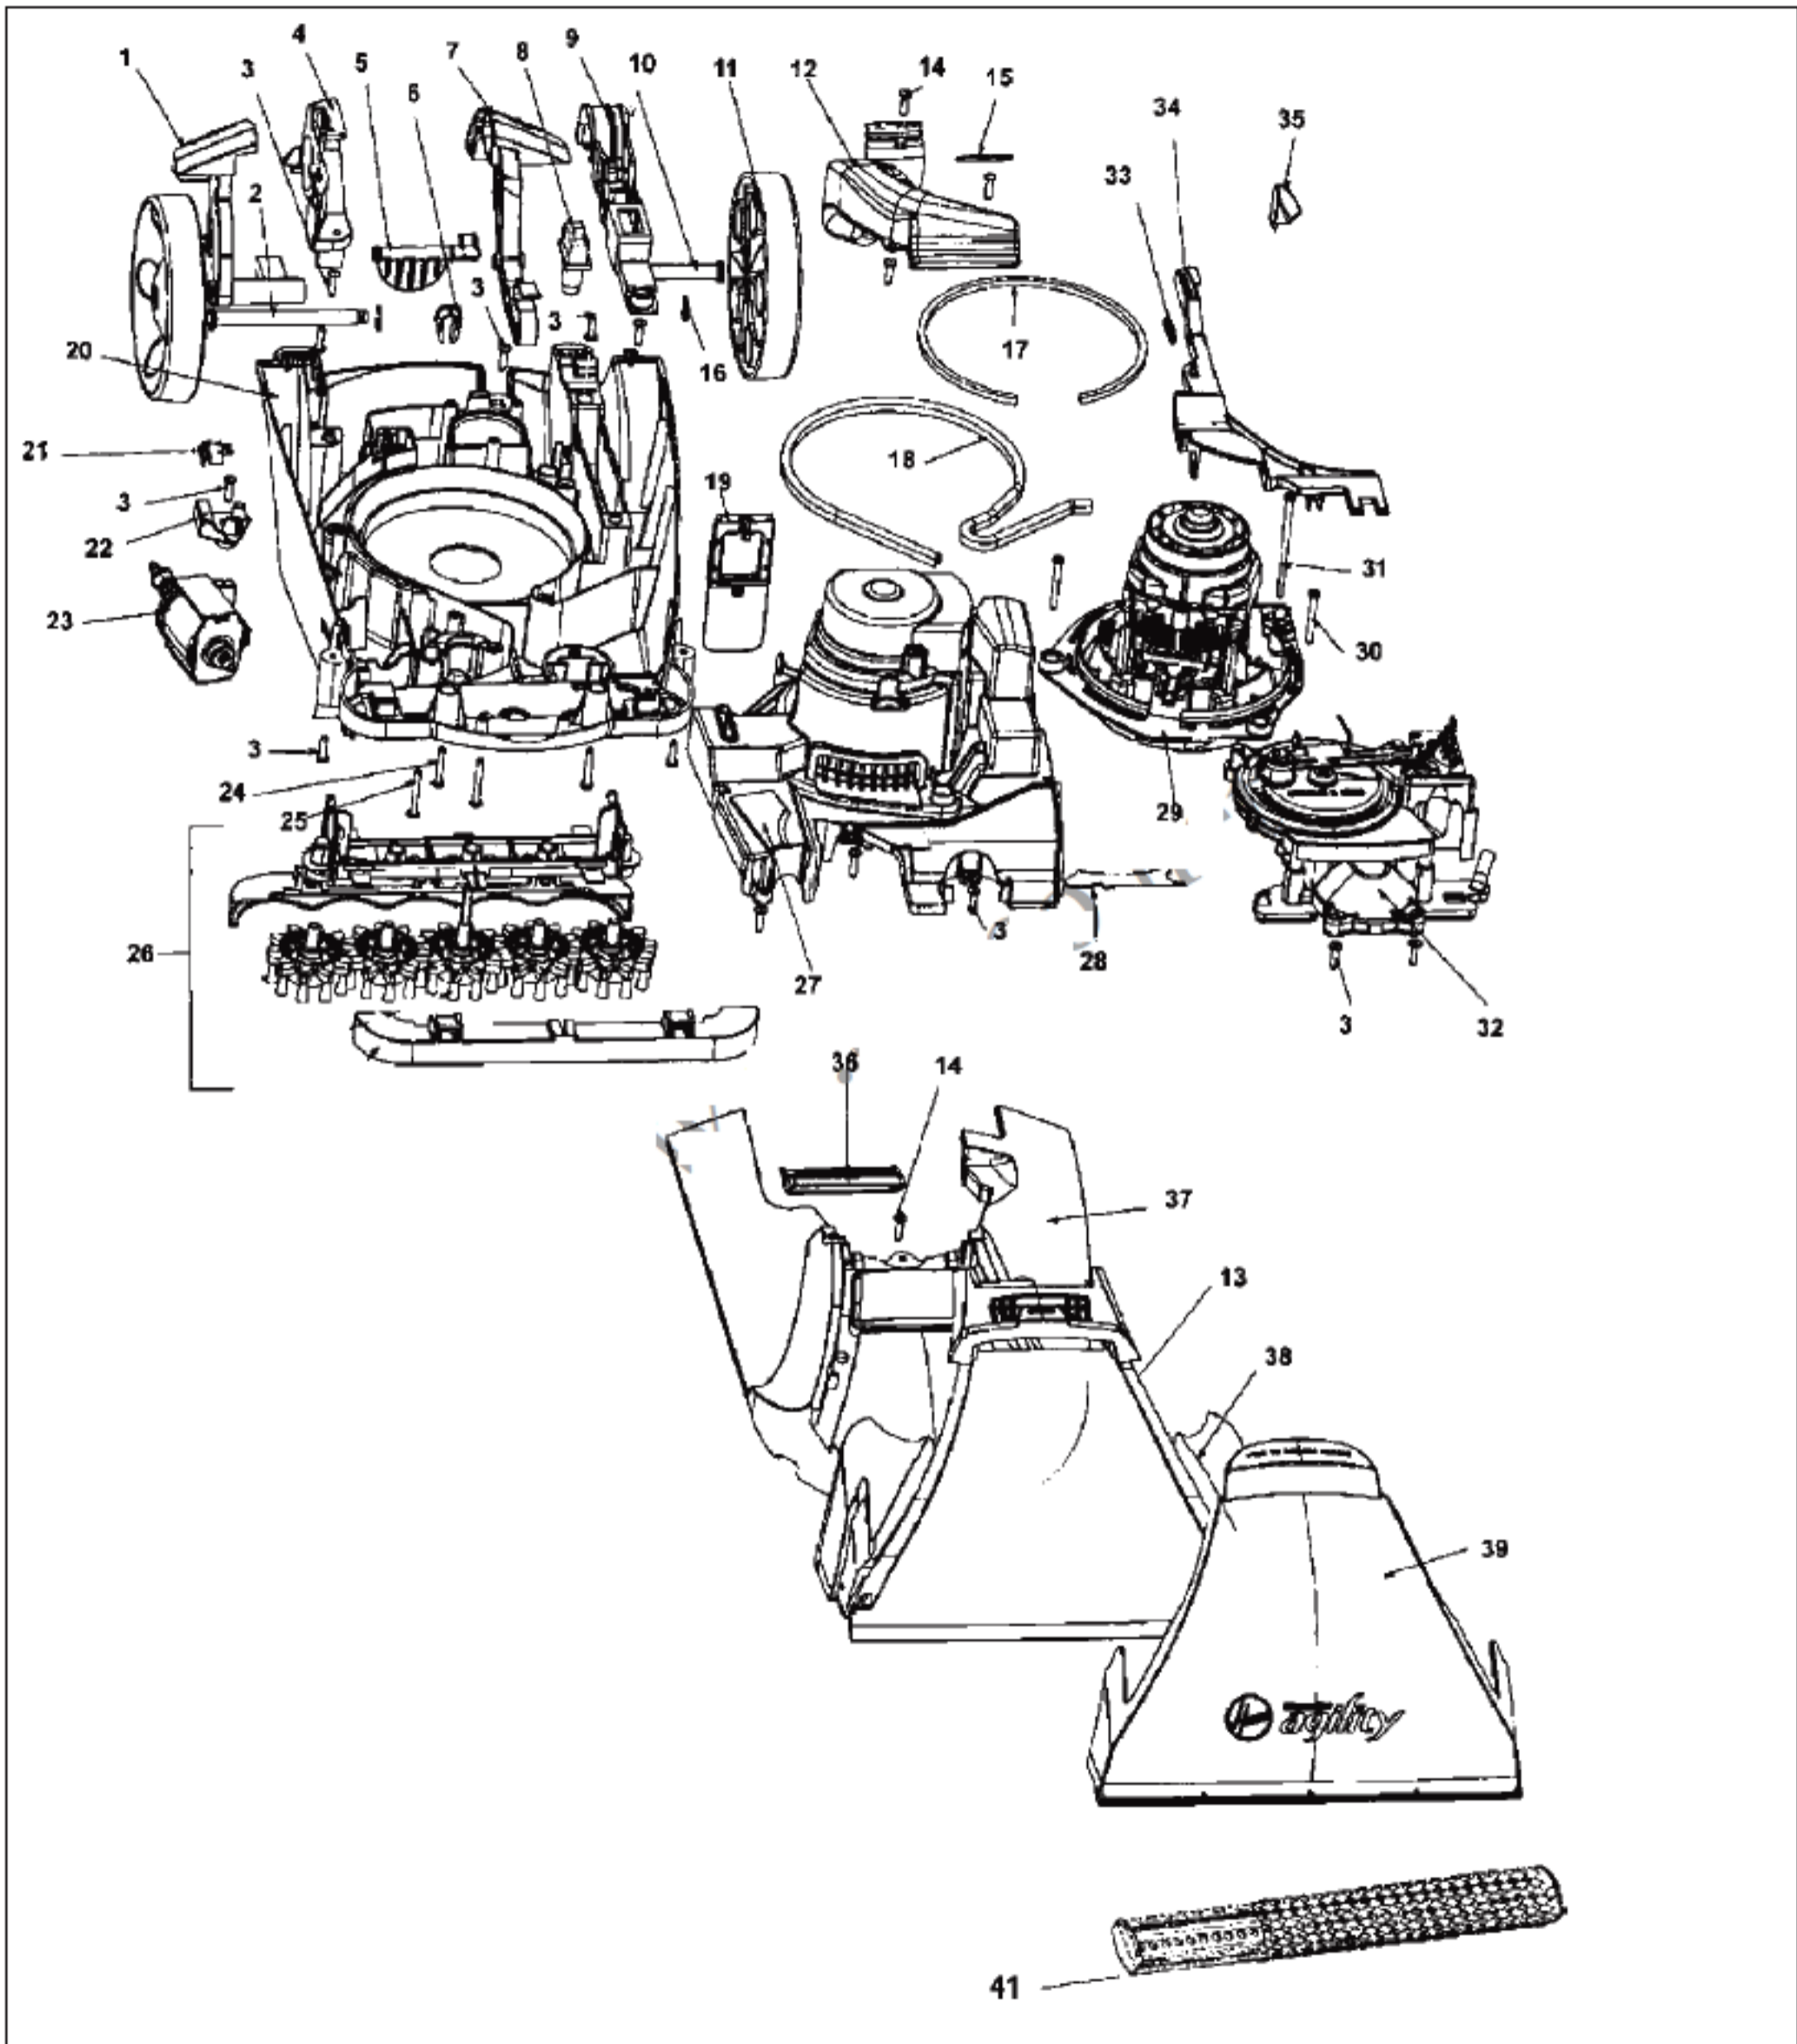

----- Manual continues below part list -----

Available Replacement Parts for HOOVER F6212-900

[H-38613040](#)

NOZZLE BODY, WITH RELEASE TAB

HOOVER Original

AGILITY STEAM VAC

Models F6205-900, F6210-900, F6212-900, F6215-900, F6215-910

Original **HOOVER**

AGILITY STEAM VAC

Models F6205-900, F6210-900, F6212-900, F6215-900

<u>KEY</u>	<u>PART NO.</u>	<u>DESCRIPTION</u>
1	H-90001064	Handle Release Lever
2	H-90001107	Rear Wheel Axle RH
3	H-21447003	Screw
4	H-90001067	Trunnion Cover RH
5	H-90001068	Valve Door- Standpipe
6	H-36172016	Cord Retainer
7	H-90001063	Switch Actuation Pedal
8	H-90001106	Switch
9	H-90001066	Trunnion Cover LH
10	H-90001108	Rear Wheel Axle LH
11	H-90001065	Rear Wheel
12	H-90001104	Recovery Duct
13	H-90001058	Nozzle Back Plate Seal
14	H-21447242	Screw
15	H-90001103	O Ring
16	H-160017	Retaining Ring
17	H-34113004	Motor Seal
18	H-38781048	Motor Base Seal
19	H-43613018	Filter Screen
20	H-90001036	Main Body Assembly
21	H-90001102	Switch
22	H-90001062	Switch Bracket
23	H-90001105	Pump Assembly
24	H-21447236	Screw
25	H-21479438	Screw
26	H-48437029	Brush Block Assembly
27	H-90001061	Motor Cover
28	H-90001111	Seal - Motor Cover
29	H-43576197	Motor

<u>KEY</u>	<u>PART NO.</u>	<u>DESCRIPTION</u>
30	H-21447232	Screw
31	H-21447246	Screw
32	H-91001002	Turbine And Gear Assembly
33	H-38331006	Actuator Arm Spring
34	H-90001060	Turbine Actuator Arm
35	H-38421114	Indicator Knob
36	H-90001059	Recovery Duct Seal
37	H-90001085	Hood - AHF - F6215-900, F6215-910
37	H-90001086	Hood -AHD- F6205-900
37	H-90001035	Hood - AHC -F6210-900, F6212-900
38	H-90001057	Nozzle Back Plate Assembly (Includes Item 13)
39	H-90001056	Nozzle Front Plate
	H-90001109	Attachment Cord (Not Shown)
41	H-91001007	Bare Floor Cleaning Tool