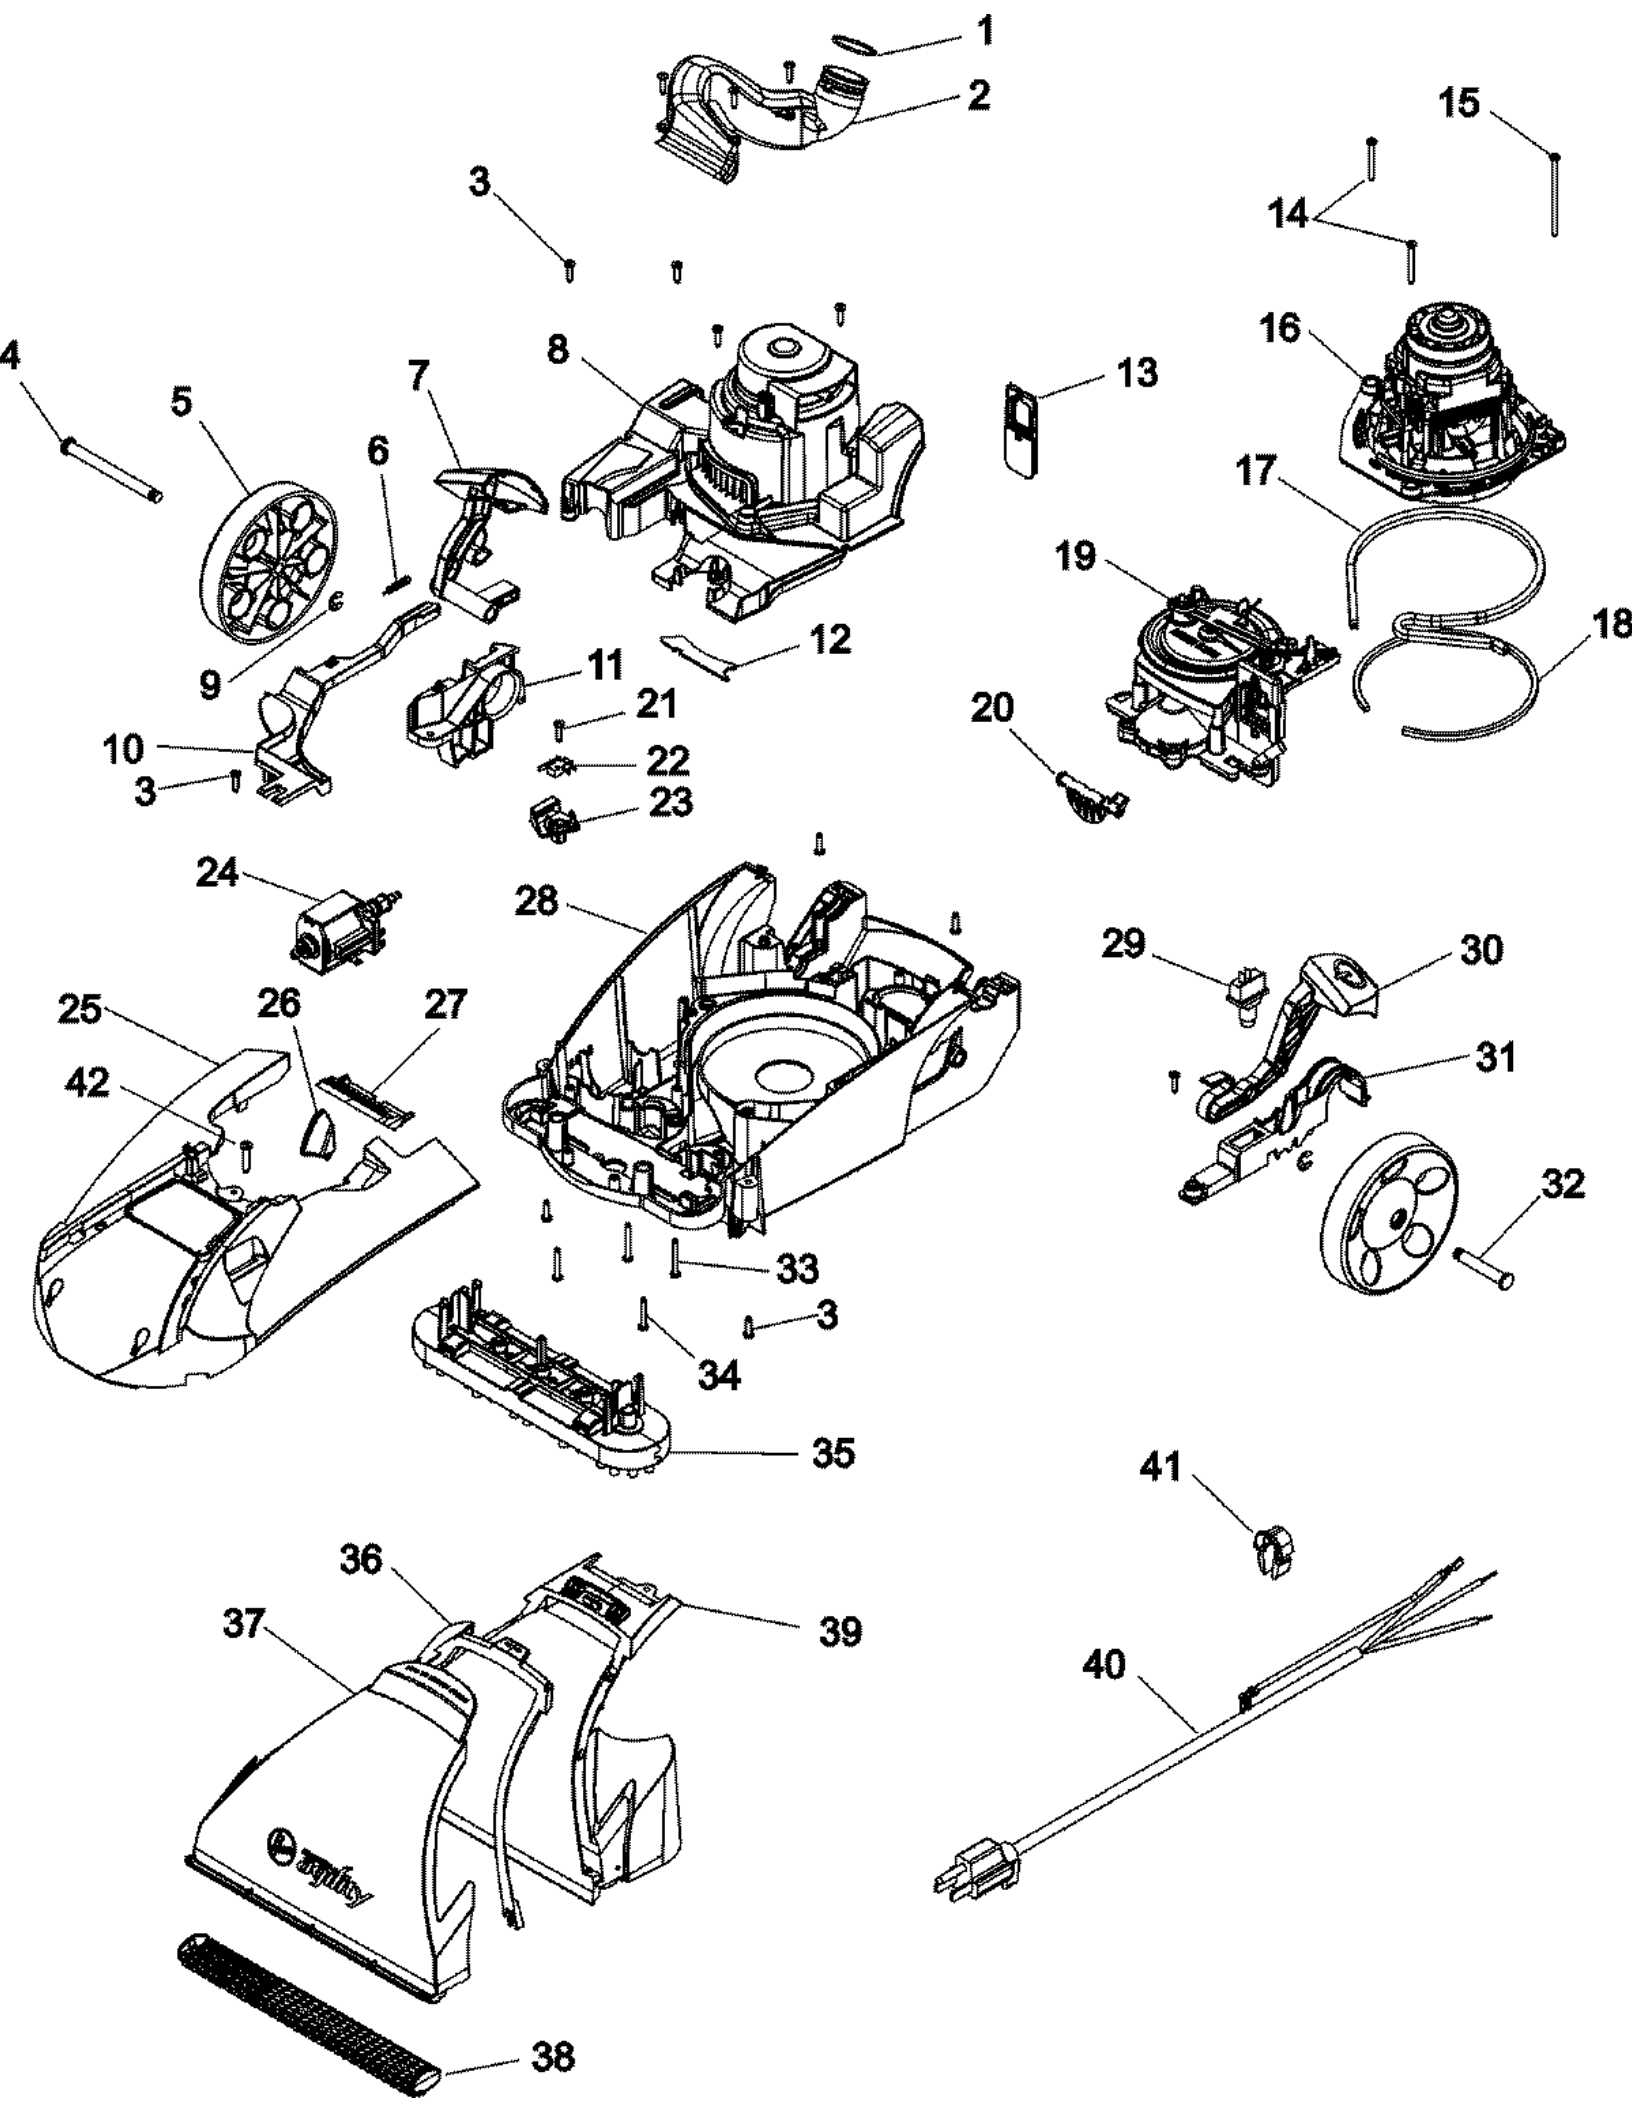

41 90001261 VALVE STEM  
42 25411015 HOSE CLAMP  
43 90001075 TUBING  
44 90001073 RESERVOIR-WELDED  
45 90001076 TUBING  
46 90001103 O-RING HOSE ENDS

1	90001103	O-RING HOSE ENDS	
2	21447242	SCREW-SELF TAPPING	
2	90001104	RECOVERY DUCT	
3	21447003	SCREW	
4	90001107	REAR WHEEL AXLE-RH	
5	90001065	WHEEL-REAR	
6	38331006	SPRING-TURBINE ACT	
7	90001064	HANDLE RELEASE PEDAL	
8	90001061	MOTOR COVER	
9	160017--	LOCK RING	
10	90001060	TURBINE ACTUATOR ARM	
11	90001067	TRUNNION COVER-RH	
12	90001111	SEAL-MOTOR COVER	
13	43613018	FILTER CASSETTE & SCREEN ASSM	
14	21447232	SCREW-SELF TAPPING-F	
15	21447246	SCREW-SV 3.125"	
16	43576197	MOTOR 12AMP	
17	38781048	MOTOR BASE SEAL	
18	34113004	MOTOR SEAL	
19	91001002	TURBINE & GEAR ASSEM	
19	91001075	TURBINE BEARING	
20	90001068	VALVE DOOR	
21	21447003	SCREW	
22	90001112	SWITCH	
23	90001062	SWITCH BRACKET	
24	90001105	PUMP ASSEM	
26	90001116	INDICATOR KNOB-AHB	
27	90001059	SEAL-RECOVERY DUCT	
28	90001036	MAIN BODY ASSEM	
29	90001106	SWITCH	
30	90001063	SWITCH ACTUATION PEDAL	
31	90001066	TRUNNION COVER-LH	
32	90001108	REAR WHEEL AXLE-LH	
33	21479438	SCREW	
34	21447236	SCREW	
35	48437029	BRUSH BLOCK-5 BRUSHES	
36	90001058	NOZZLE SEAL	
37	37275063	NOZZLE FRONT PLATE-CP	
38	91001007	BARE FLOOR CL TOOL FOAM	
39	37275064	NOZZLE BACK PLATE-CP	INCLUDES NOZZLE SEAL
40	90001109	ATTACHMENT CORD ASSEMBLY	
41	90001281	CORD RETAINER	
42	27479307	CABLE TIE	
42	56518199NC	OWNER MANUAL	