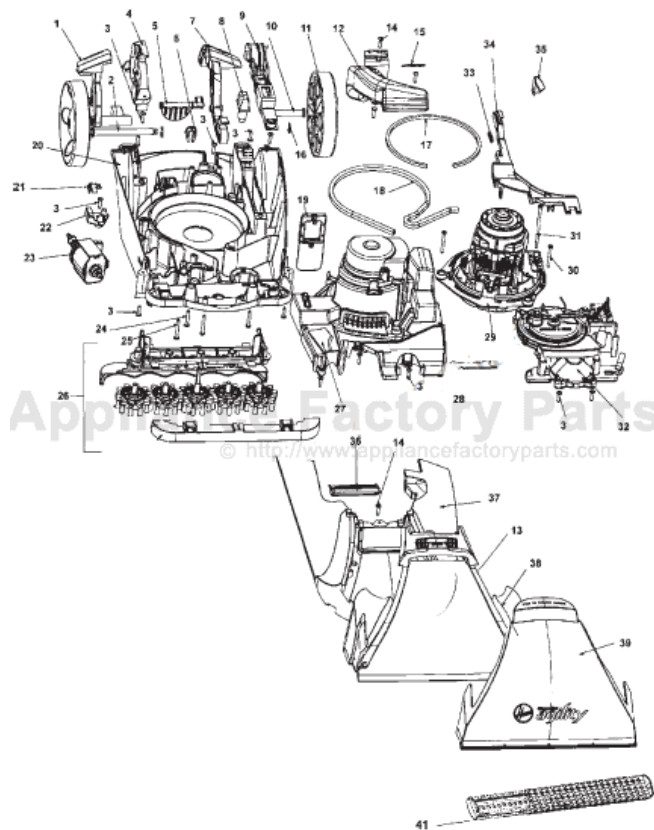

# HOOVER F6215-900 Owner's Manual

[Shop genuine replacement parts for HOOVER  
F6215-900](#)

[Find Your HOOVER Vacuum Cleaner Parts - Select From 1456 Models](#)

----- Manual continues below part list -----

## Available Replacement Parts for HOOVER F6215-900

[H-38613040](#)

NOZZLE BODY, WITH RELEASE TAB

# Original **HOOVER**

**AGILITY STEAM VAC**

**Models F6205-900, F6210-900, F6212-900, F6215-900**

<u>KEY</u>	<u>PART NO.</u>	<u>DESCRIPTION</u>
1	H-90001064	Handle Release Lever
2	H-90001107	Rear Wheel Axle RH
3	H-21447003	Screw
4	H-90001067	Trunnion Cover RH
5	H-90001068	Valve Door- Standpipe
6	H-36172016	Cord Retainer
7	H-90001063	Switch Actuation Pedal
8	H-90001106	Switch
9	H-90001066	Trunnion Cover LH
10	H-90001108	Rear Wheel Axle LH
11	H-90001065	Rear Wheel
12	H-90001104	Recovery Duct
13	H-90001058	Nozzle Back Plate Seal
14	H-21447242	Screw
15	H-90001103	O Ring
16	H-160017	Retaining Ring
17	H-34113004	Motor Seal
18	H-38781048	Motor Base Seal
19	H-43613018	Filter Screen
20	H-90001036	Main Body Assembly
21	H-90001102	Switch
22	H-90001062	Switch Bracket
23	H-90001105	Pump Assembly
24	H-21447236	Screw
25	H-21479438	Screw
26	H-48437029	Brush Block Assembly
27	H-90001061	Motor Cover
28	H-90001111	Seal - Motor Cover
29	H-43576197	Motor

<u>KEY</u>	<u>PART NO.</u>	<u>DESCRIPTION</u>
30	H-21447232	Screw
31	H-21447246	Screw
32	H-91001002	Turbine And Gear Assembly
33	H-38331006	Actuator Arm Spring
34	H-90001060	Turbine Actuator Arm
35	H-38421114	Indicator Knob
36	H-90001059	Recovery Duct Seal
37	H-90001085	Hood - AHF - F6215-900, F6215-910
37	H-90001086	Hood -AHD- F6205-900
37	H-90001035	Hood - AHC -F6210-900, F6212-900
38	H-90001057	Nozzle Back Plate Assembly (Includes Item 13)
39	H-90001056	Nozzle Front Plate
	H-90001109	Attachment Cord (Not Shown)
41	H-91001007	Bare Floor Cleaning Tool