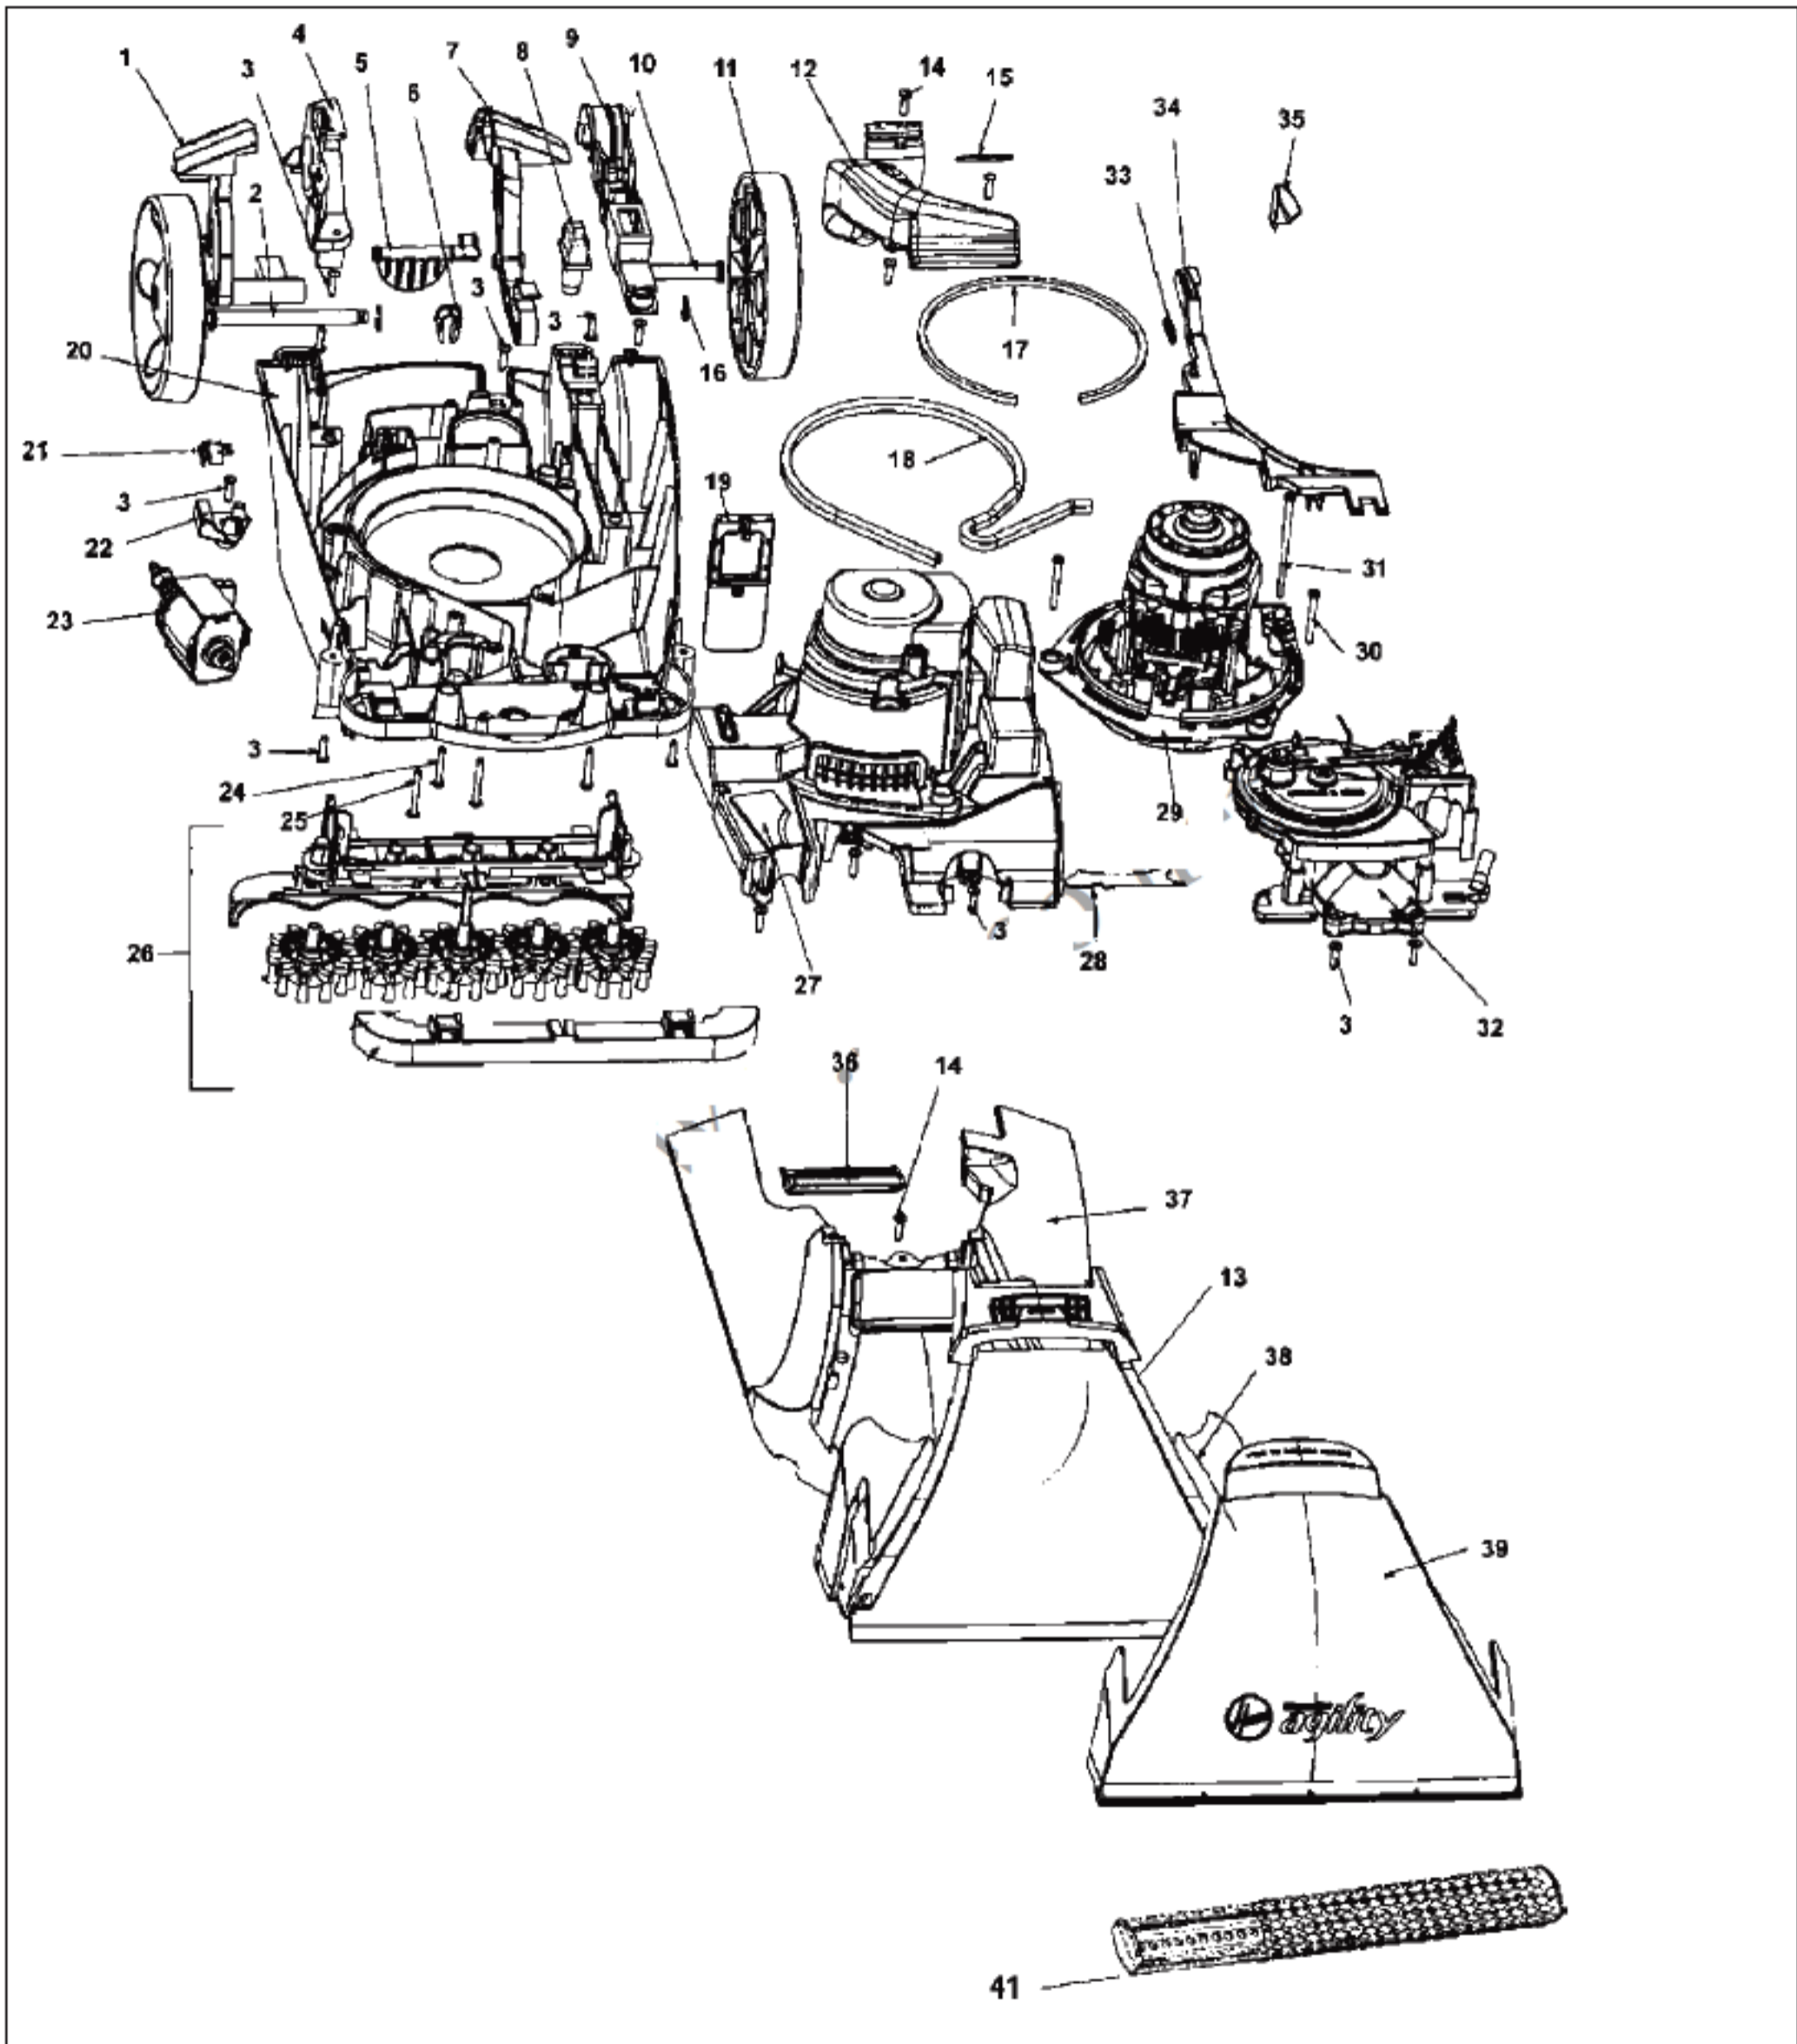

## Available Replacement Parts for HOOVER F6215-900

[H-38613040](#)

NOZZLE BODY, WITH RELEASE TAB

# Original **HOOVER**

**AGILITY STEAM VAC**

**Models F6205-900, F6210-900, F6212-900, F6215-900**

<u>KEY</u>	<u>PART NO.</u>	<u>DESCRIPTION</u>
1	H-90001064	Handle Release Lever
2	H-90001107	Rear Wheel Axle RH
3	H-21447003	Screw
4	H-90001067	Trunnion Cover RH
5	H-90001068	Valve Door- Standpipe
6	H-36172016	Cord Retainer
7	H-90001063	Switch Actuation Pedal
8	H-90001106	Switch
9	H-90001066	Trunnion Cover LH
10	H-90001108	Rear Wheel Axle LH
11	H-90001065	Rear Wheel
12	H-90001104	Recovery Duct
13	H-90001058	Nozzle Back Plate Seal
14	H-21447242	Screw
15	H-90001103	O Ring
16	H-160017	Retaining Ring
17	H-34113004	Motor Seal
18	H-38781048	Motor Base Seal
19	H-43613018	Filter Screen
20	H-90001036	Main Body Assembly
21	H-90001102	Switch
22	H-90001062	Switch Bracket
23	H-90001105	Pump Assembly
24	H-21447236	Screw
25	H-21479438	Screw
26	H-48437029	Brush Block Assembly
27	H-90001061	Motor Cover
28	H-90001111	Seal - Motor Cover
29	H-43576197	Motor

<u>KEY</u>	<u>PART NO.</u>	<u>DESCRIPTION</u>
30	H-21447232	Screw
31	H-21447246	Screw
32	H-91001002	Turbine And Gear Assembly
33	H-38331006	Actuator Arm Spring
34	H-90001060	Turbine Actuator Arm
35	H-38421114	Indicator Knob
36	H-90001059	Recovery Duct Seal
37	H-90001085	Hood - AHF - F6215-900, F6215-910
37	H-90001086	Hood -AHD- F6205-900
37	H-90001035	Hood - AHC -F6210-900, F6212-900
38	H-90001057	Nozzle Back Plate Assembly (Includes Item 13)
39	H-90001056	Nozzle Front Plate
	H-90001109	Attachment Cord (Not Shown)
41	H-91001007	Bare Floor Cleaning Tool