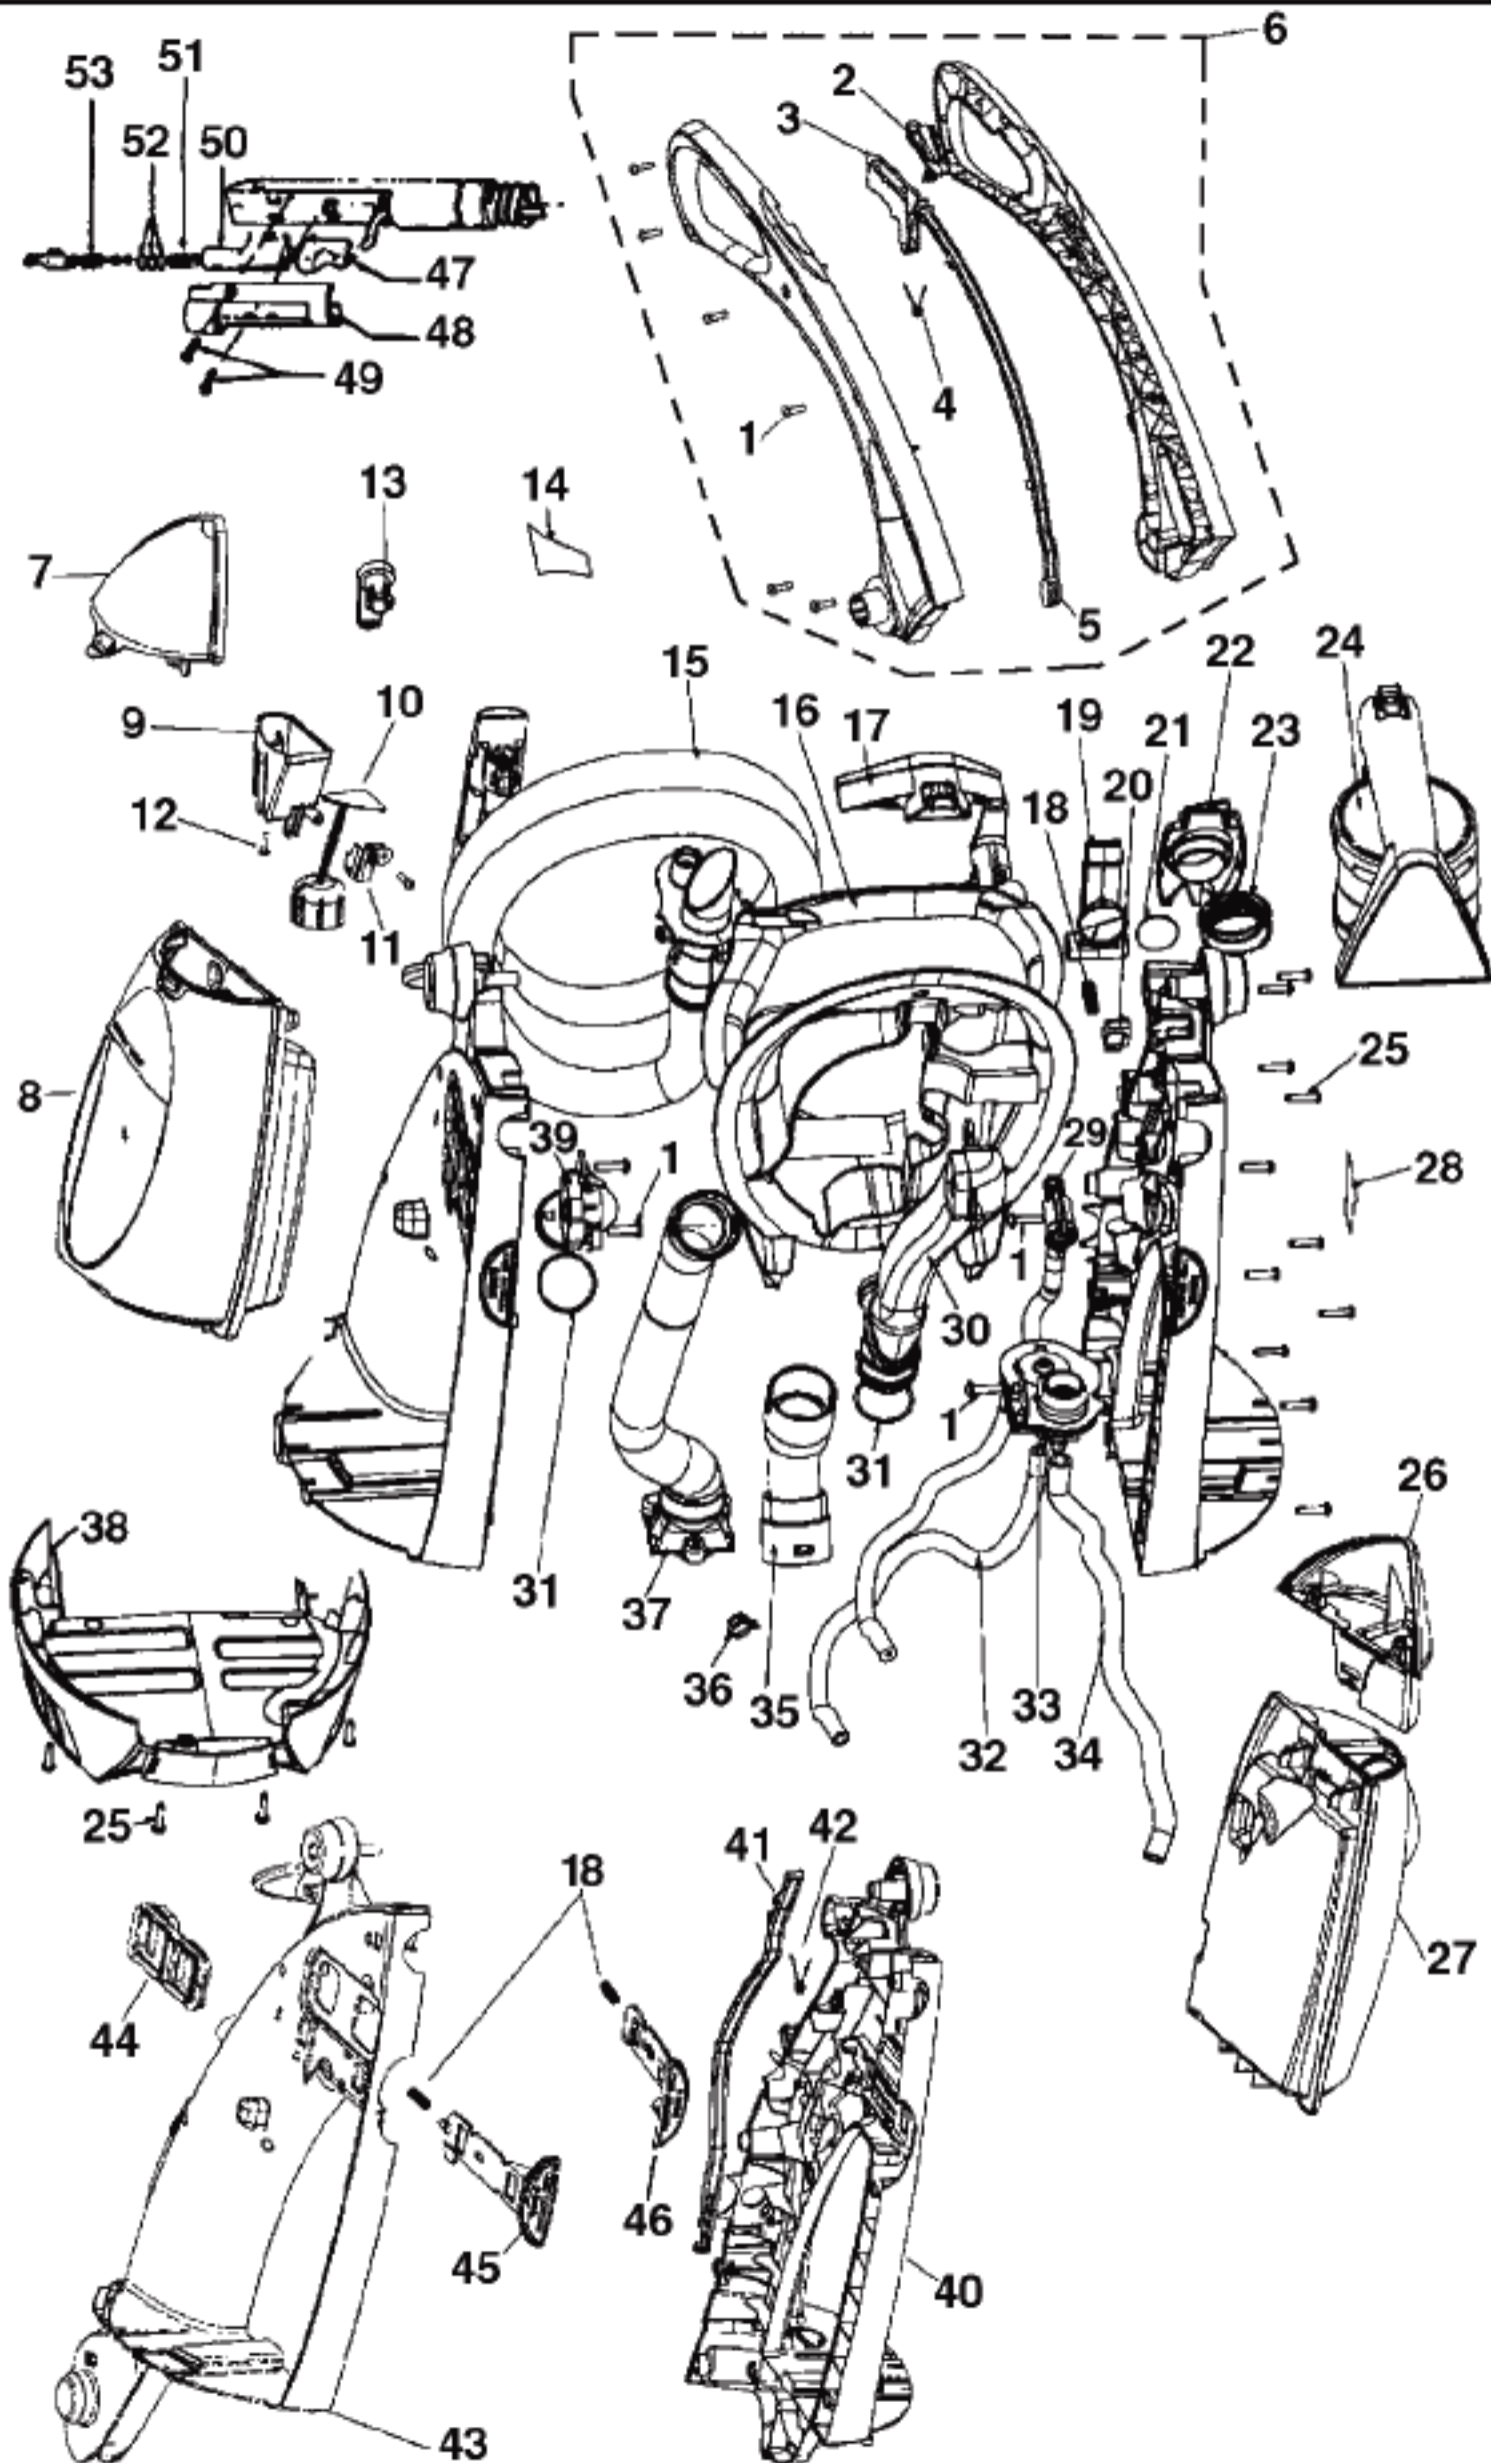

HOOVER Original

AGILITY STEAM VAC

Models F6205-900, F6210-900, F6212-900, F6215-900, F6215-910

KEY	PART NO.	DESCRIPTION	KEY	PART NO.	DESCRIPTION
1	H-21447043	Screw	26	H-37274078	Lid Cover Assembly - AHJ - F6215-900, F6215-910
2	H-90001046	Solution Actuator For Surge	26	H-90001044	Lid Cover Assembly - AHR - F6210-900, F6212-900
3	H-90001047	Solution Actuator For Normal	26	H-90001094	Lid Cover Assembly - AHK - F6205-900
4	H-90001048	Spring	27	H-90001091	Solution Tank Assembly - AHJ - F6215-900, F6215-910
5	N/A	Control Rod Upper (Order Key 6)	27	H-90001092	Solution Tank Assembly - AHK - F6205-900
6	H-90001045	Upper Handle Complete (Includes Items 1, 2, 3, 4, & 5) F6212-900, F6215-900, F6215-960	27	H-90001043	Solution Tank Assembly - AHR - F6210-900, F6212-900
6	H-90001097	Upper Handle Complete (Includes Items 1, 3, 4, & 5) F6205-900, F6210-900	28	N/A	Label
7	H-90001089	Lid Cover Assembly - AHJ - F6215-900, F6215-910	29	H-90001074	Quick Disconnect
7	H-37274083	Lid Cover Assembly - AHR - F6210-900, F6212-900	30	H-90001110	Solution Duct
7	H-90001044	Lid Cover Assembly - AHK - F6205-900 (Includes Items 7, 9, 10, 11, and 12)	31	H-90001103	O Ring
8	H-90001087	Recovery Tank Assembly - AHJ - F6215-900, F6215-910 (Includes Items 7, 9, 10, 11, and 12)	32	H-90001076	Tubing
8	H-90001088	Recovery Tank Assembly - AHK - F6205-900 (Includes Items 7, 9, 10, 11, and 12)	33	H-90001073	Reservoir
8	H-90001038	Recovery Tank Assembly - AHR - F6210-900, F6212-900 (Includes Items 7, 9, 10, 11, and 12)	34	H-90001075	Tubing
9	H-90001040	Separator Channel	35	H-90001080	Hose Complete
10	H-90001041	Float	36	H-25411015	Hose Clamp
11	H-90001042	Float Guide	37	H-90001079	Air Hose Complete
12	H-21447231	Screw	38	H-90001069	Lower Handle Cover
13	H-39442048	Cord Wrap	39	H-90001077	Air Return Elbow
14	N/A	Label	40	H-90001052	Lower Handle Assembly Left Half - MV (Includes Items 18, 41, 42, And 46)
15	H-91001004	Cleaning Tool Hose - F6212-900, F6215-900, F6215-910	41	H-90001053	Control Rod - Lower
15	H-91001008	Cleaning Tool Hose - F6205-900, F6210-900	42	H-90001048	Spring
16	H-90001055	Tool Caddy	43	H-90001049	Lower Handle Assembly Right Half - MV (Includes Items 18, 44, And 45)
17	H-38613040	Nozzle Body Tool	44	H-90001050	Seal
18	H-90001037	Spring	45	H-90001051	Recovery Tank Release Latch
19	H-90001070	Latch - Upper Handle	46	H-90001054	Solution Tank Release Latch
20	H-90001072	Spacer	47	H-38433074	Trigger - AG
21	H-51661020	Medallion	48	H-37276006	Wand Cover
22	H-90001071	Door-Tool Port	49	H-21447239	Screw
23	H-90001078	Seal - Tool	50	H-90001006	Wand / Valve Assembly - F6210-900, F6212-900, F6215-900, F6215-910
24	H-91001003	Turbine Nozzle	50	H-90001009	Wand / Valve Assembly - F6205-900
24	H-48434006	Brush Assembly (2 Required) (Not Shown)	51	H-38312019	Spring And "O" Ring
25	H-21447003	Screw	52	N/A	O-Ring (Included With Item 51)
			53	H-43412007	Nozzle/Valve Assembly

NA = Not Available