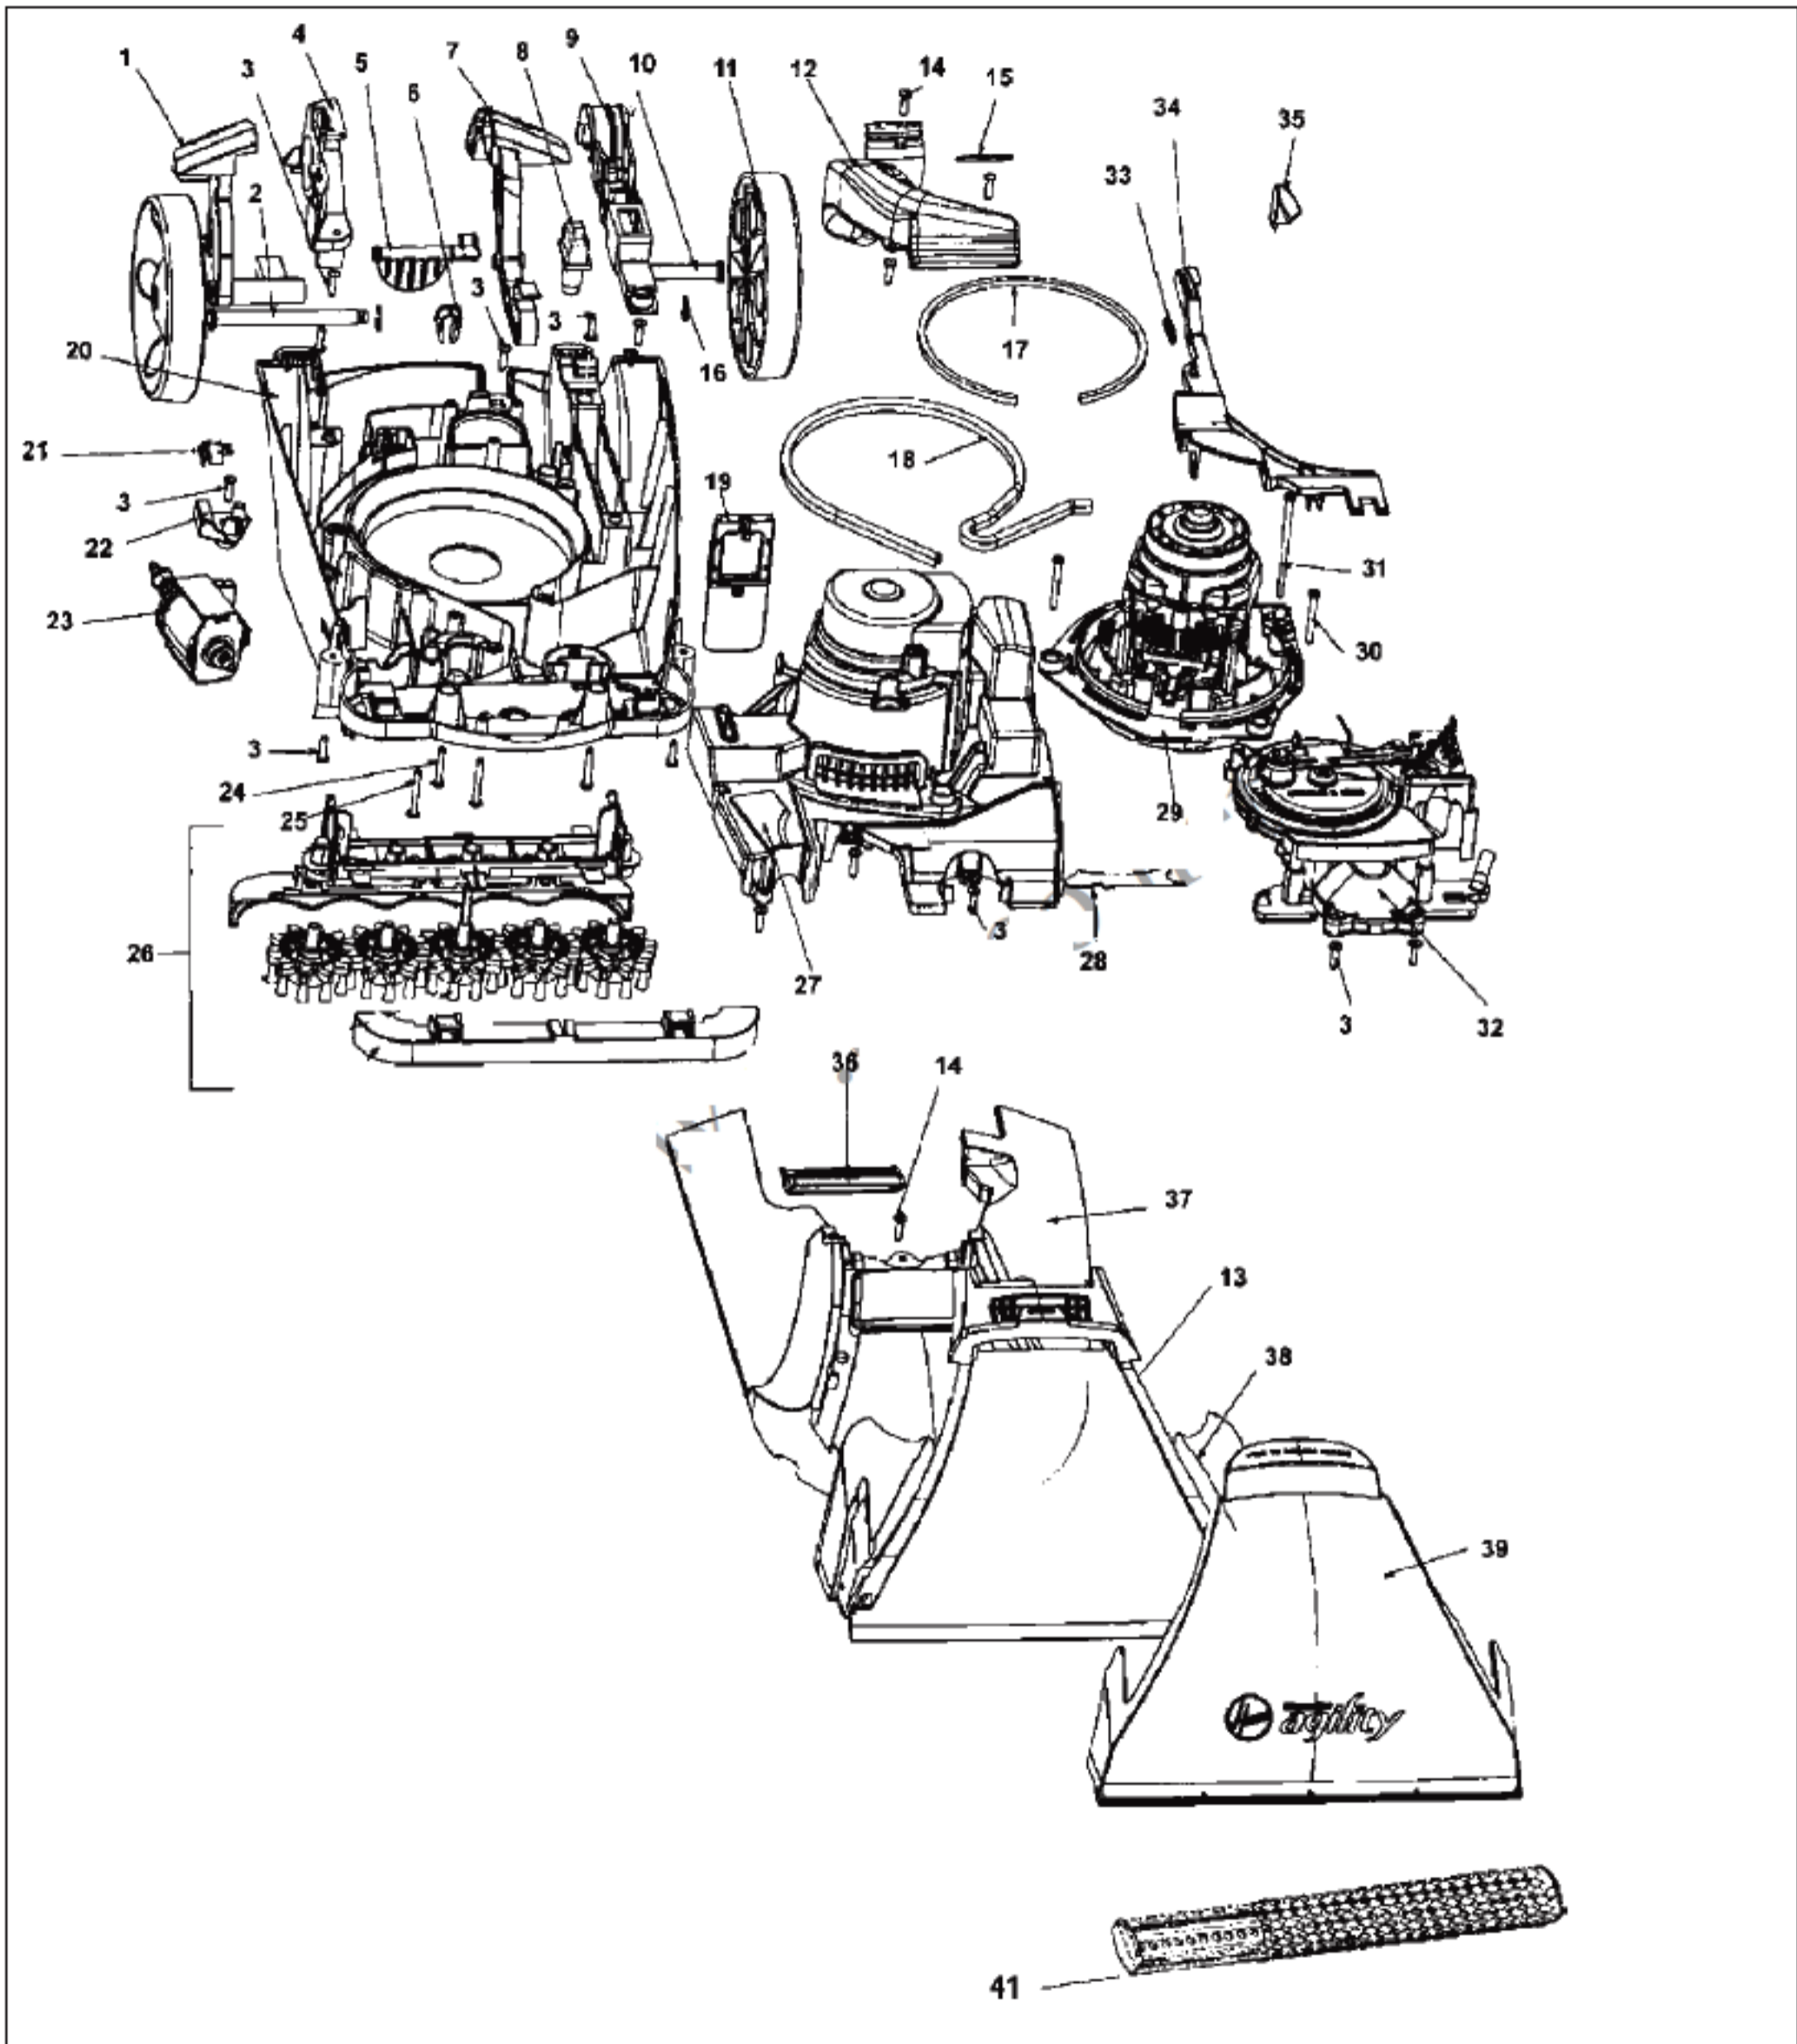

----- Manual continues below part list -----

Available Replacement Parts for HOOVER F6215-910

[H-38613040](#)

NOZZLE BODY, WITH RELEASE TAB

HOOVER Original

AGILITY STEAM VAC

Models F6205-900, F6210-900, F6212-900, F6215-900, F6215-910

Original **HOOVER**

AGILITY STEAM VAC

Models F6205-900, F6210-900, F6212-900, F6215-900

<u>KEY</u>	<u>PART NO.</u>	<u>DESCRIPTION</u>
1	H-90001064	Handle Release Lever
2	H-90001107	Rear Wheel Axle RH
3	H-21447003	Screw
4	H-90001067	Trunnion Cover RH
5	H-90001068	Valve Door- Standpipe
6	H-36172016	Cord Retainer
7	H-90001063	Switch Actuation Pedal
8	H-90001106	Switch
9	H-90001066	Trunnion Cover LH
10	H-90001108	Rear Wheel Axle LH
11	H-90001065	Rear Wheel
12	H-90001104	Recovery Duct
13	H-90001058	Nozzle Back Plate Seal
14	H-21447242	Screw
15	H-90001103	O Ring
16	H-160017	Retaining Ring
17	H-34113004	Motor Seal
18	H-38781048	Motor Base Seal
19	H-43613018	Filter Screen
20	H-90001036	Main Body Assembly
21	H-90001102	Switch
22	H-90001062	Switch Bracket
23	H-90001105	Pump Assembly
24	H-21447236	Screw
25	H-21479438	Screw
26	H-48437029	Brush Block Assembly
27	H-90001061	Motor Cover
28	H-90001111	Seal - Motor Cover
29	H-43576197	Motor

<u>KEY</u>	<u>PART NO.</u>	<u>DESCRIPTION</u>
30	H-21447232	Screw
31	H-21447246	Screw
32	H-91001002	Turbine And Gear Assembly
33	H-38331006	Actuator Arm Spring
34	H-90001060	Turbine Actuator Arm
35	H-38421114	Indicator Knob
36	H-90001059	Recovery Duct Seal
37	H-90001085	Hood - AHF - F6215-900, F6215-910
37	H-90001086	Hood -AHD- F6205-900
37	H-90001035	Hood - AHC -F6210-900, F6212-900
38	H-90001057	Nozzle Back Plate Assembly (Includes Item 13)
39	H-90001056	Nozzle Front Plate
	H-90001109	Attachment Cord (Not Shown)
41	H-91001007	Bare Floor Cleaning Tool