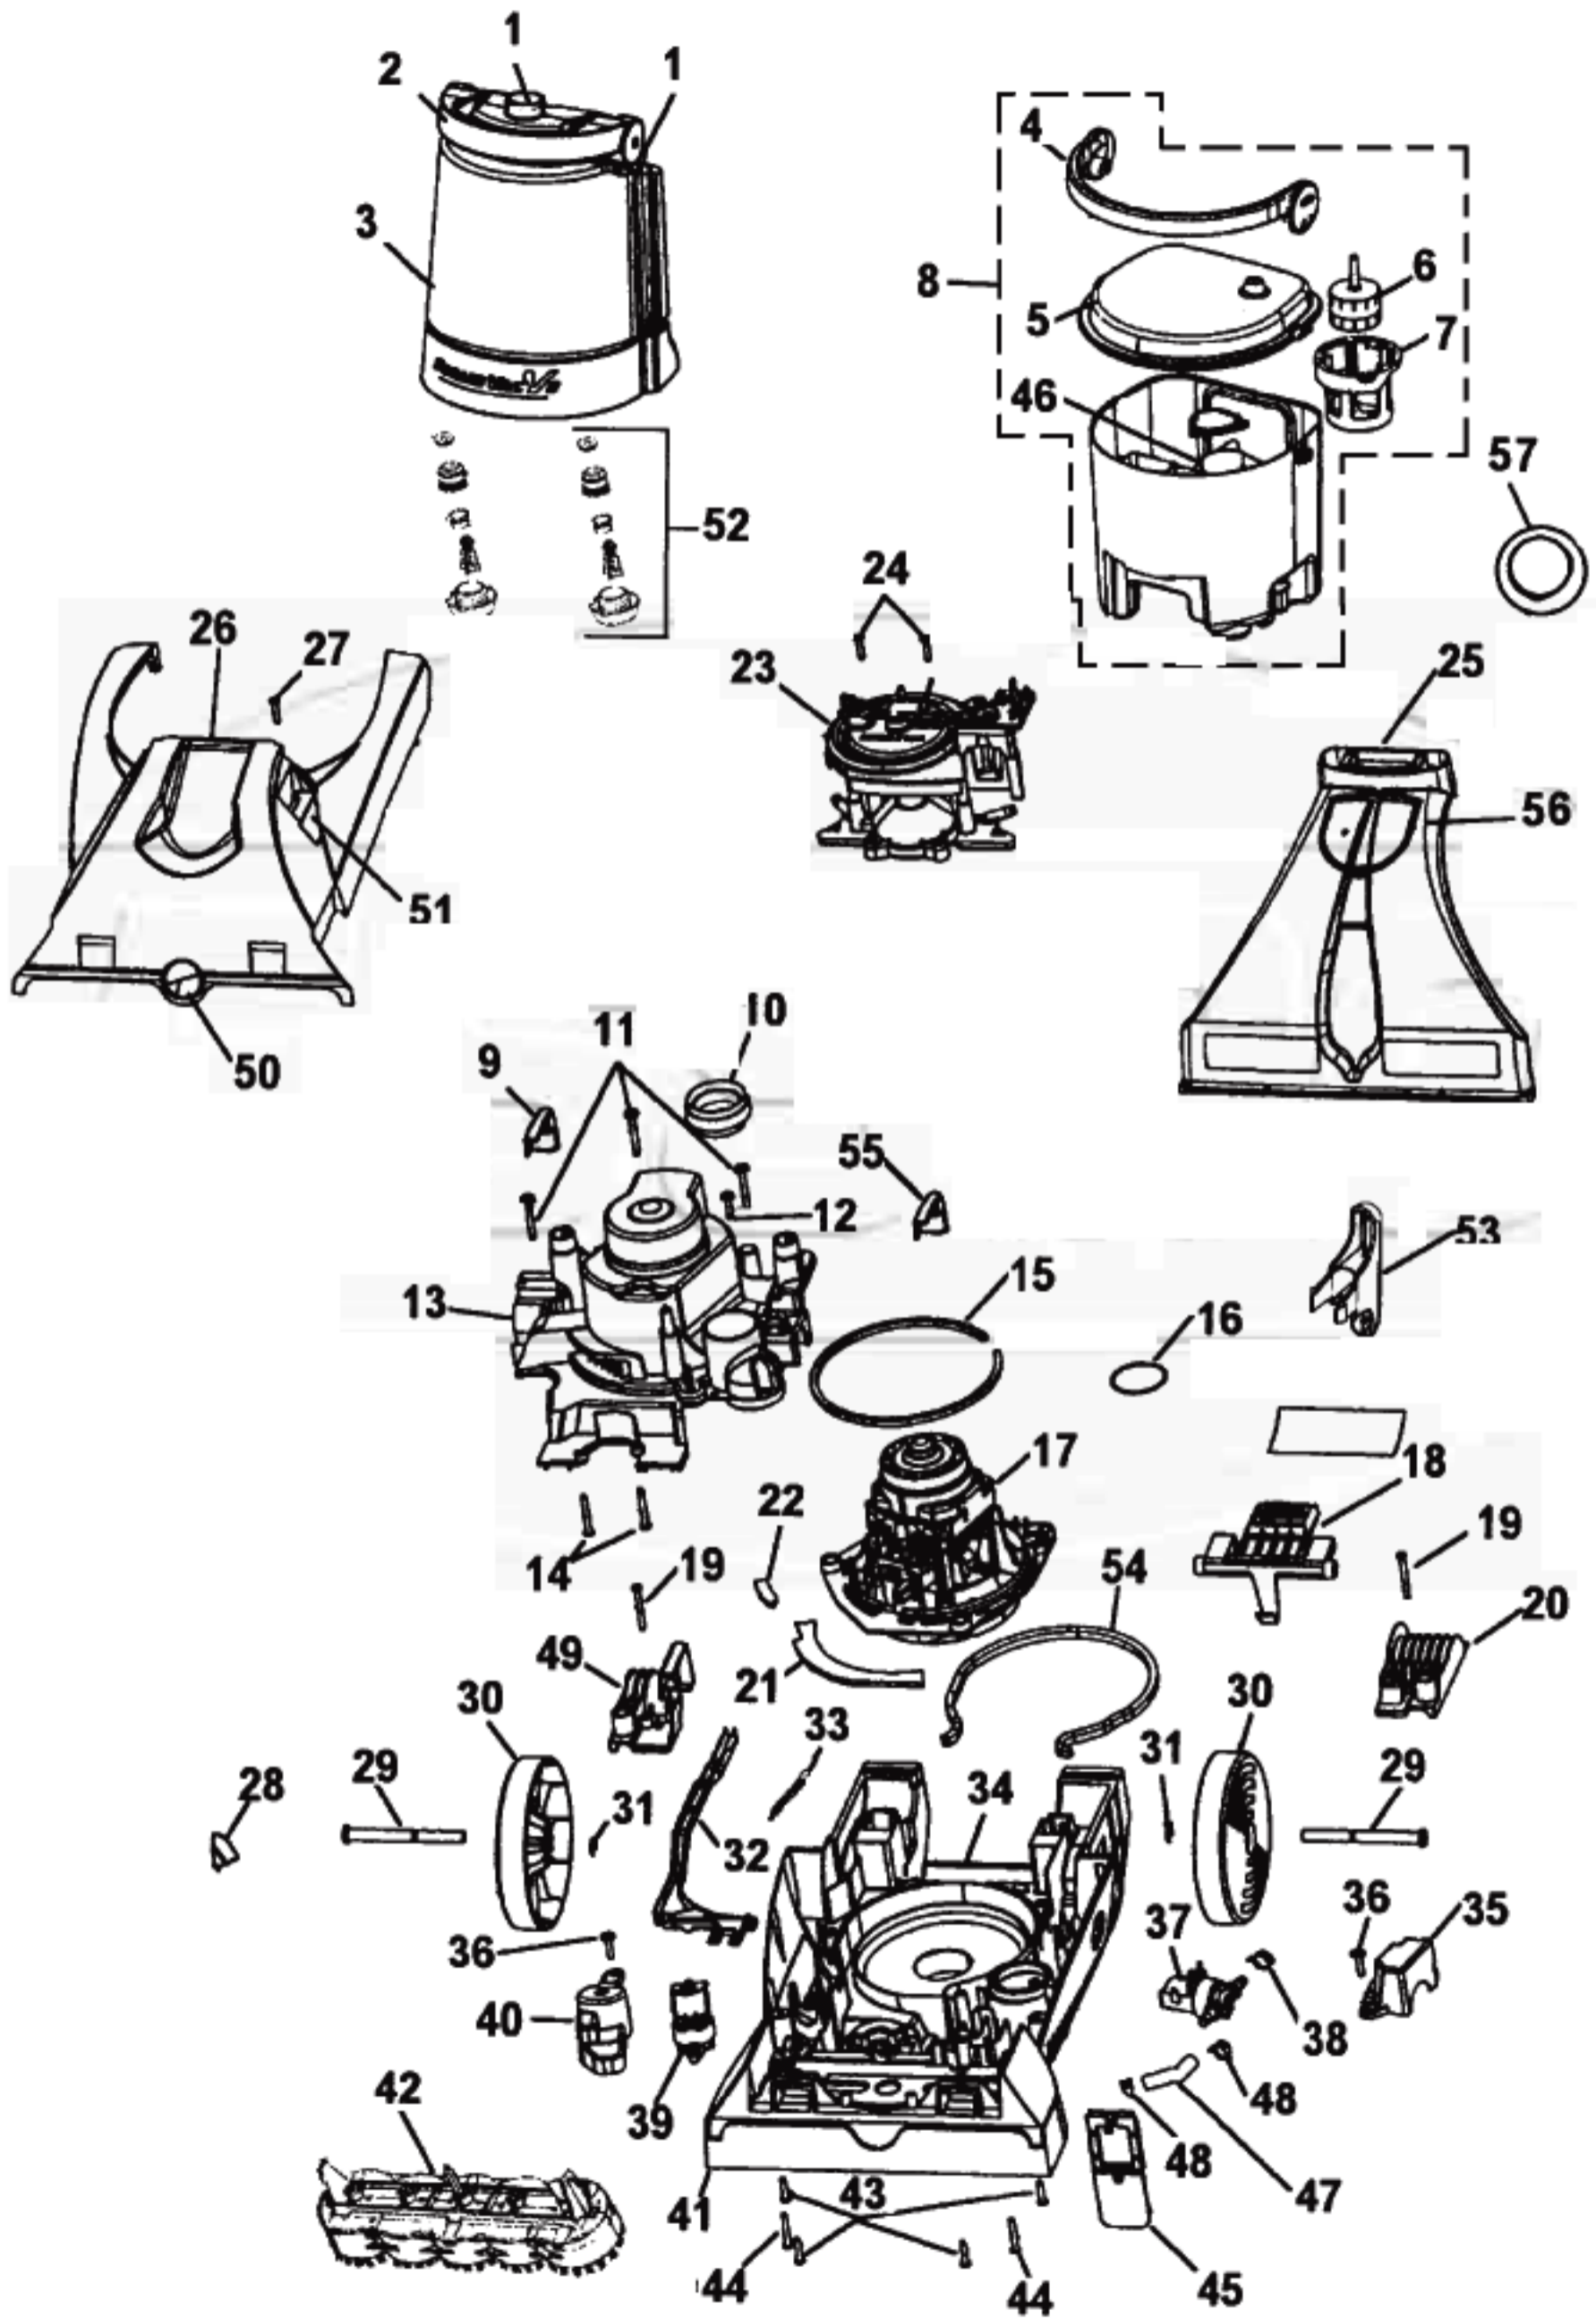

HOOVER Original

STEAM VAC V2

Models F7205-900, F7210-900, F7220-900, F-7225-900

Original **HOOVER**

STEAM VAC V2

Models F7205-900, F7210-900, F7220-900, F-7225-900

KEY	PART NO.	DESCRIPTION	KEY	PART NO.	DESCRIPTION
1	H-42272138	Threaded Cap Assembly	28	H-38421102	Indicator Knob -
2	H-39457030	Solution Tank Handle Black			F7210-900, F7220-900 - Hot Lime
3	H-42272137	Solution Tank Assembly With Support (Includes item 52) Does not include items 1 & 2	28	H-38421105	Indicator Knob -
4	H-39457032	Recovery Tank Handle			F7205-900, F7225-900 - Iris Blue
5	H-42272009	Lid Assembly (Include items 6 & 7)	29	H-32434011	Rear Axle (2)
6	H-43538002	Float	30	H-3852201P	Rear Wheel (2)
7	H-38719043	Float Retainer	31	H-160017	Lock Ring(2)
8	H-42272083	Recovery Tank Assembly Includes Items 4, 5, 6, 7, 46	32	H-38458066	Turbine Actuator Arm
9	H-36153071	Tank Latch - Right Hand Black	33	H-38331006	Spring
10	H-38784063	Standpipe Seal	34	H-37272097	Main Body Assembly (Inc. item 41)
11	H-23149004	Tapping Screw & Washer	35	H-37278013	Solenoid Cover - LH
12	H-23149002	Screw	36	H-23149002	Screw
13	H-37196162	Motor Cover	37	H-25686056	Solution Valve - Pressure
14	H-21479438	Screw	38	H-25411015	Hose Clamp
15	H-34113004	Motor Seal	39	H-25686057	Solution Valve - Gravity
16	H-25156521	O Ring	40	H-37278012	Solenoid Cover - RH
17	H-43576197	Motor Assembly - (also order item 21)	41	H-37272098	Main Body - Front
18	H-38434035	Handle Release Pedal	42	H-48437029	Brush Block Assembly
19	H-21447232	Screw	43	H-21447217	Screw
20	H-36131113	Trunnion Bracket - Left	44	H-21447268	Screw
21	H-38781074	Seal - Motor Mount - Front	45	H-43613018	Filter Cassette and Screen
22	H-38781073	Seal - Main Body - RH	46	H-38769022	Recovery Tank Baffle Wall
23	H-43191007	Turbine Assembly	47	H-66655448	Tubing - 6 3/4" (Trim to length)
24	H-21447217	Screw	48	H-25411014	Clamp
25	NLA	Nozzle Assembly (Order H-12002699)	49	H-36131114	Trunnion Bracket - RH
	H-12002699	Nozzle Assembly With Attachment Hose	50	H-51661020	Medallion
26	H-37271091	Hood - F7205-900, F7220-900 - Midnight Gray	51	H-51865029	Brush Speed Label
26	H-37271094	Hood - F7210-900 - Desert Sand Incl. 50 & 51	52	H-43513015	Supply Tank Valve Assem. (2 req'd)
26	H-37271092	Hood - F7225-900 - Black Incl. 50 & 51	53	H-36433169	Cord Hose Hook - Lower
27	H-21447217	Screw	54	H-38781067	Motor Seal
			55	H-36153070	Recovery Tank Latch Left Hand Black
				H-40201243	Handle Hardware Assembly (Not Shown)
			56	H-37276021	Tool Door
			57	H-38784091	Door Seal