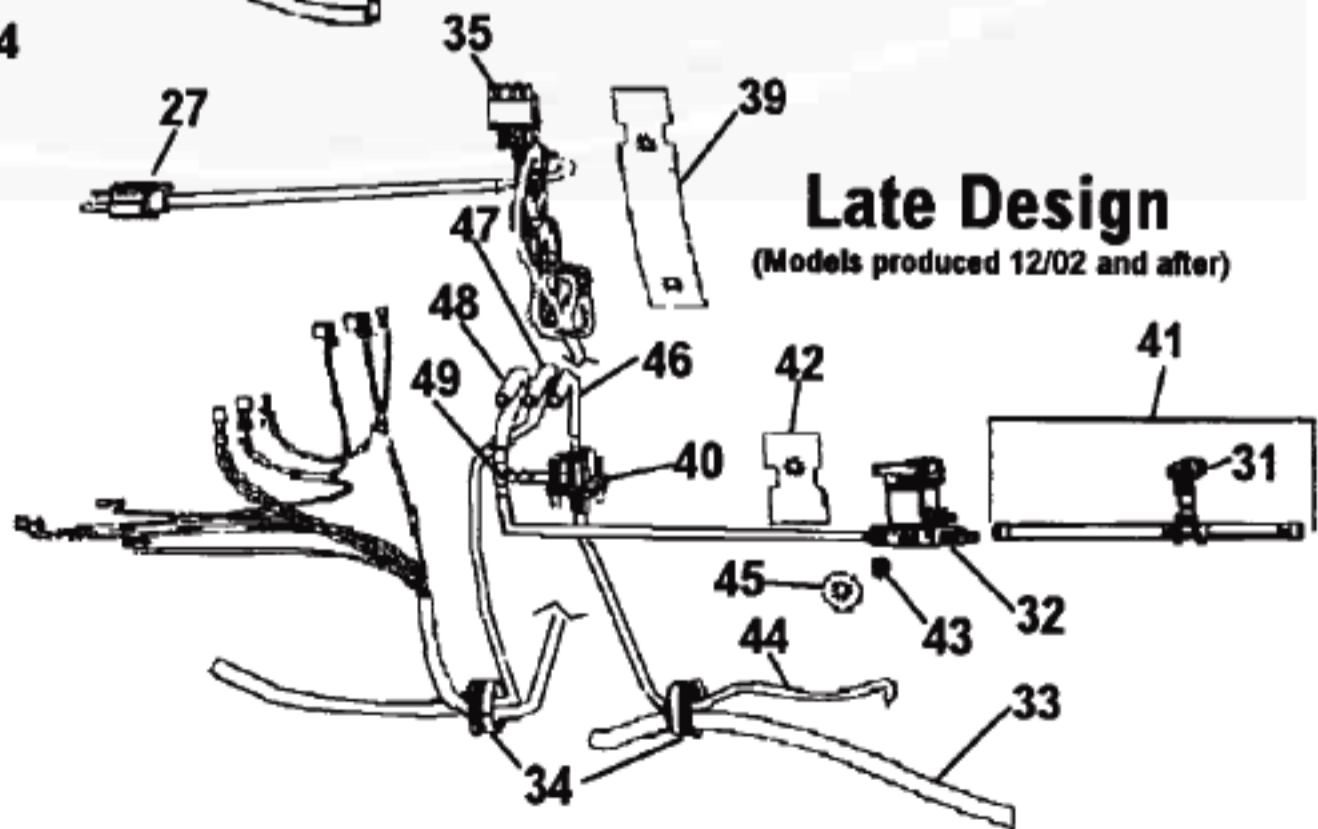

Late Design
(Models produced 12/02 and after)