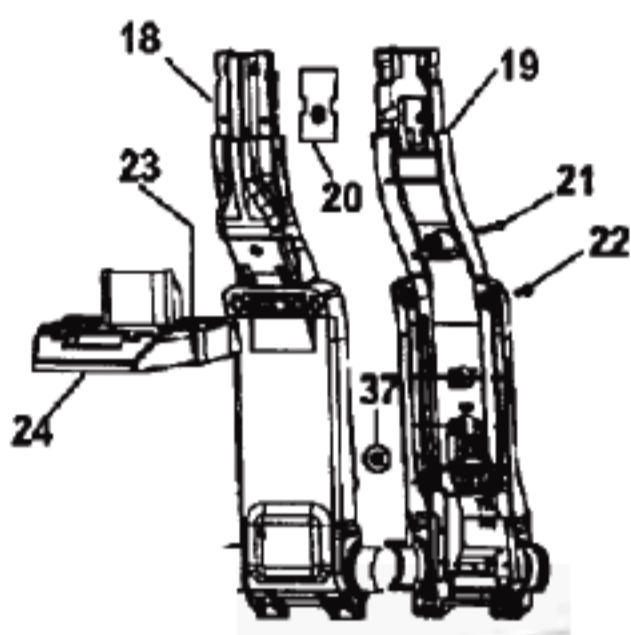

HOOVER Original

STEAM VAC V2

Models F7205-900, F7210-900, F7220-900, F-7225-900

Early Design
(Models Produced before 12/02)