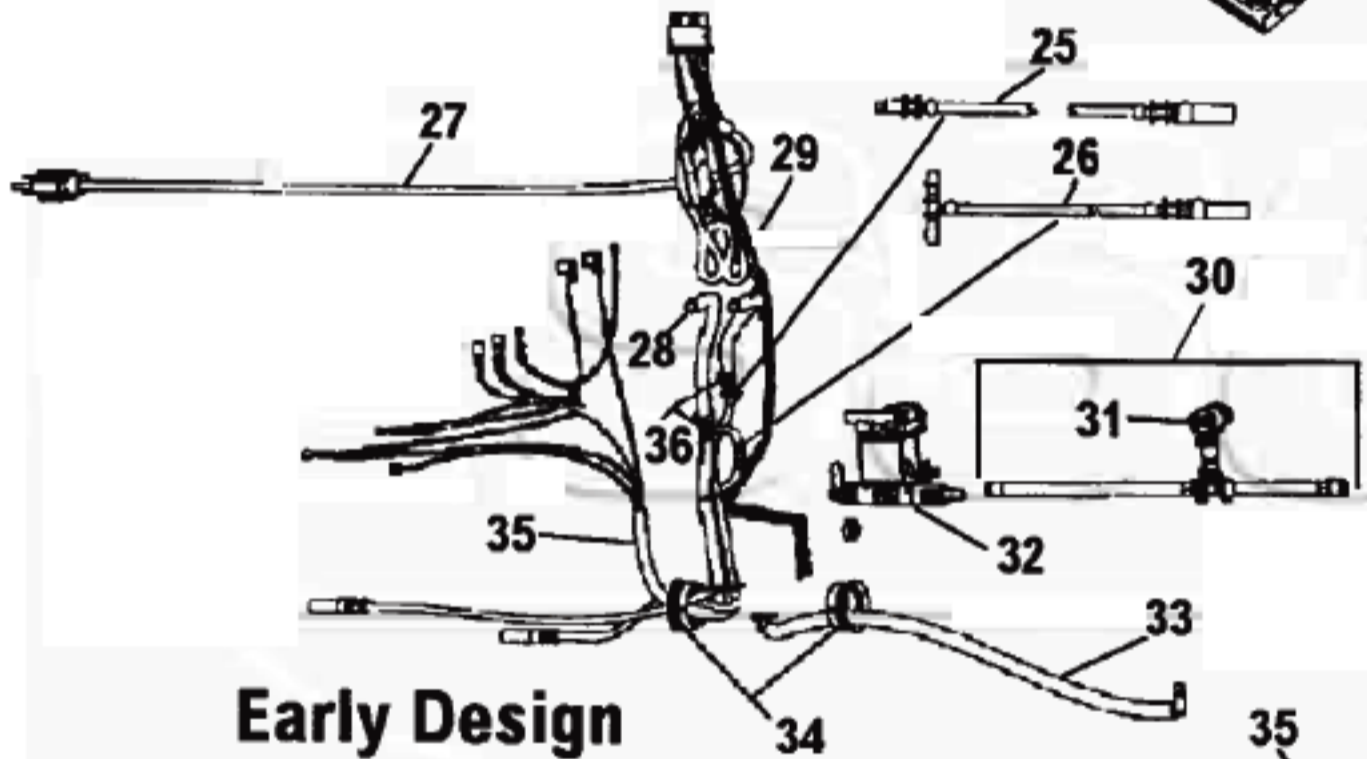

HOOVER Original

STEAM VAC V2

Models F7205-900, F7210-900, F7220-900, F-7225-900

Early Design
(Models Produced before 12/02)