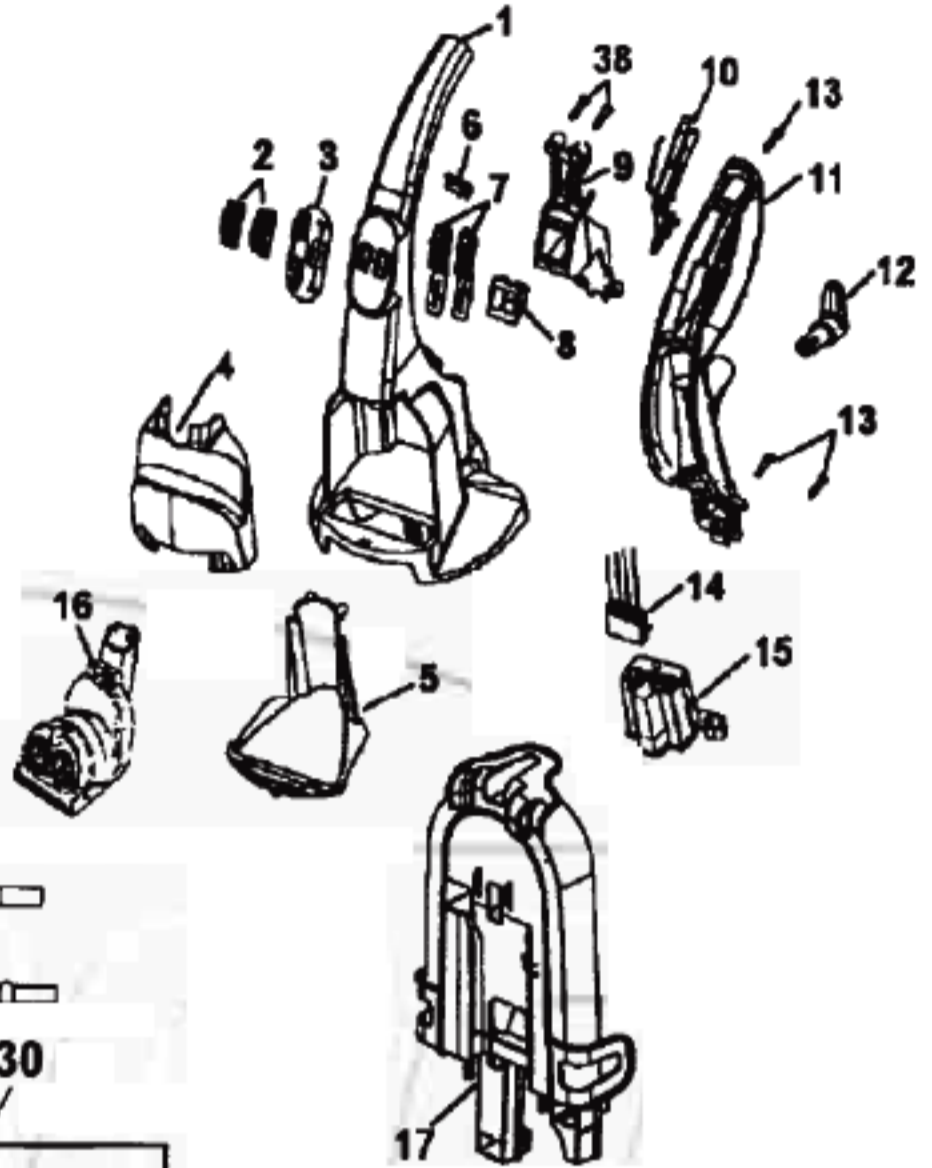

HOOVER Original

STEAM VAC V2

Models F7205-900, F7210-900, F7220-900, F-7225-900

Early Design
(Models Produced before 12/02)