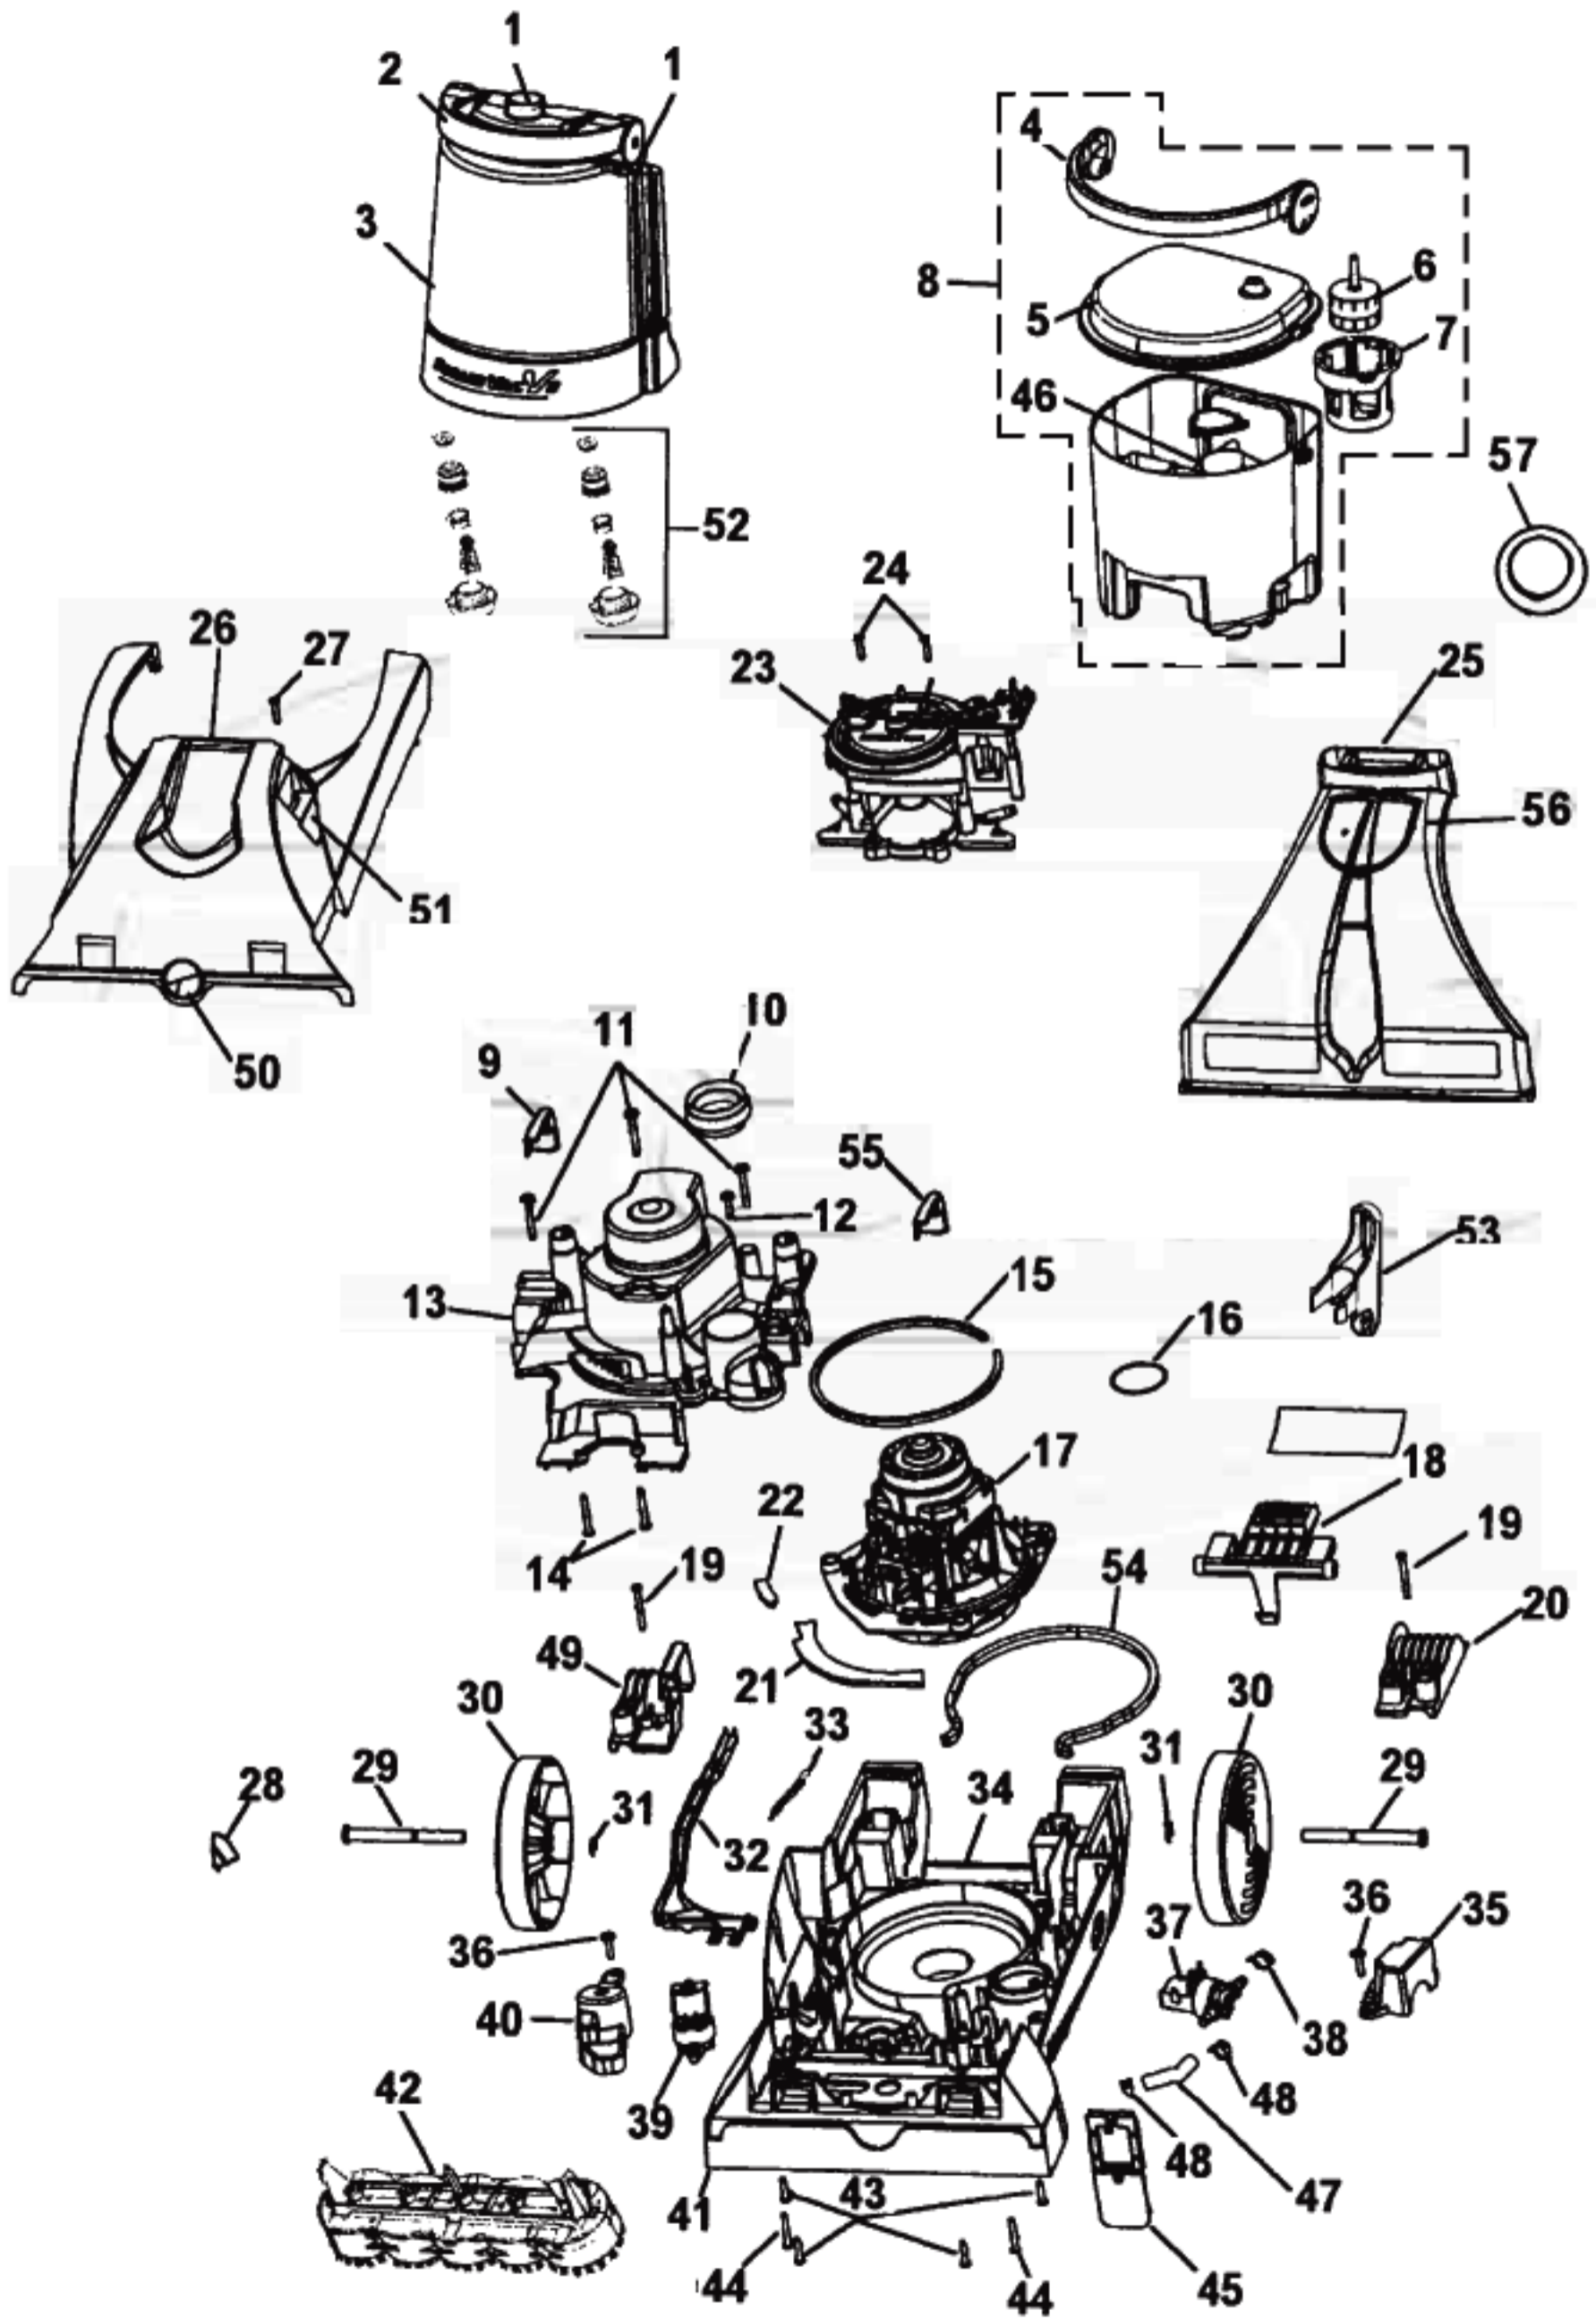

HOOVER Original

STEAM VAC V2

Models F7205-900, F7210-900, F7220-900, F-7225-900

Original **HOOVER**

STEAM VAC V2

Models F7205-900, F7210-900, F7220-900, F-7225-900

KEY	PART NO.	DESCRIPTION	KEY	PART NO.	DESCRIPTION
1	H-42272138	Threaded Cap Assembly	28	H-38421102	Indicator Knob -
2	H-39457030	Solution Tank Handle Black			F7210-900, F7220-900 - Hot Lime
3	H-42272137	Solution Tank Assembly With Support (Includes item 52) Does not include items 1 & 2	28	H-38421105	Indicator Knob -
4	H-39457032	Recovery Tank Handle			F7205-900, F7225-900 - Iris Blue
5	H-42272009	Lid Assembly (Include items 6 & 7)	29	H-32434011	Rear Axle (2)
6	H-43538002	Float	30	H-3852201P	Rear Wheel (2)
7	H-38719043	Float Retainer	31	H-160017	Lock Ring(2)
8	H-42272083	Recovery Tank Assembly Includes Items 4, 5, 6, 7, 46	32	H-38458066	Turbine Actuator Arm
9	H-36153071	Tank Latch - Right Hand Black	33	H-38331006	Spring
10	H-38784063	Standpipe Seal	34	H-37272097	Main Body Assembly (Inc. item 41)
11	H-23149004	Tapping Screw & Washer	35	H-37278013	Solenoid Cover - LH
12	H-23149002	Screw	36	H-23149002	Screw
13	H-37196162	Motor Cover	37	H-25686056	Solution Valve - Pressure
14	H-21479438	Screw	38	H-25411015	Hose Clamp
15	H-34113004	Motor Seal	39	H-25686057	Solution Valve - Gravity
16	H-25156521	O Ring	40	H-37278012	Solenoid Cover - RH
17	H-43576197	Motor Assembly - (also order item 21)	41	H-37272098	Main Body - Front
18	H-38434035	Handle Release Pedal	42	H-48437029	Brush Block Assembly
19	H-21447232	Screw	43	H-21447217	Screw
20	H-36131113	Trunnion Bracket - Left	44	H-21447268	Screw
21	H-38781074	Seal - Motor Mount - Front	45	H-43613018	Filter Cassette and Screen
22	H-38781073	Seal - Main Body - RH	46	H-38769022	Recovery Tank Baffle Wall
23	H-43191007	Turbine Assembly	47	H-66655448	Tubing - 6 3/4" (Trim to length)
24	H-21447217	Screw	48	H-25411014	Clamp
25	NLA	Nozzle Assembly (Order H-12002699)	49	H-36131114	Trunnion Bracket - RH
	H-12002699	Nozzle Assembly With Attachment Hose	50	H-51661020	Medallion
26	H-37271091	Hood - F7205-900, F7220-900 - Midnight Gray	51	H-51865029	Brush Speed Label
26	H-37271094	Hood - F7210-900 - Desert Sand Incl. 50 & 51	52	H-43513015	Supply Tank Valve Assem. (2 req'd)
26	H-37271092	Hood - F7225-900 - Black Incl. 50 & 51	53	H-36433169	Cord Hose Hook - Lower
27	H-21447217	Screw	54	H-38781067	Motor Seal
			55	H-36153070	Recovery Tank Latch Left Hand Black
				H-40201243	Handle Hardware Assembly (Not Shown)
			56	H-37276021	Tool Door
			57	H-38784091	Door Seal

Items Not Illustrated

H-34215001 Insulator - Solution Valve - P

Accessories

H-43491045 Hose Assembly Twist Lock (Not Shown)
H-91001063 Hose Assembly Latch Lock (Not Shown)
H-38613040 Upholstery Tool
H-57333016 Carpet Cleaning Solution - 16 oz
H-48417005 Bare Floor Cleaning Tool

NLA = No Longer Available