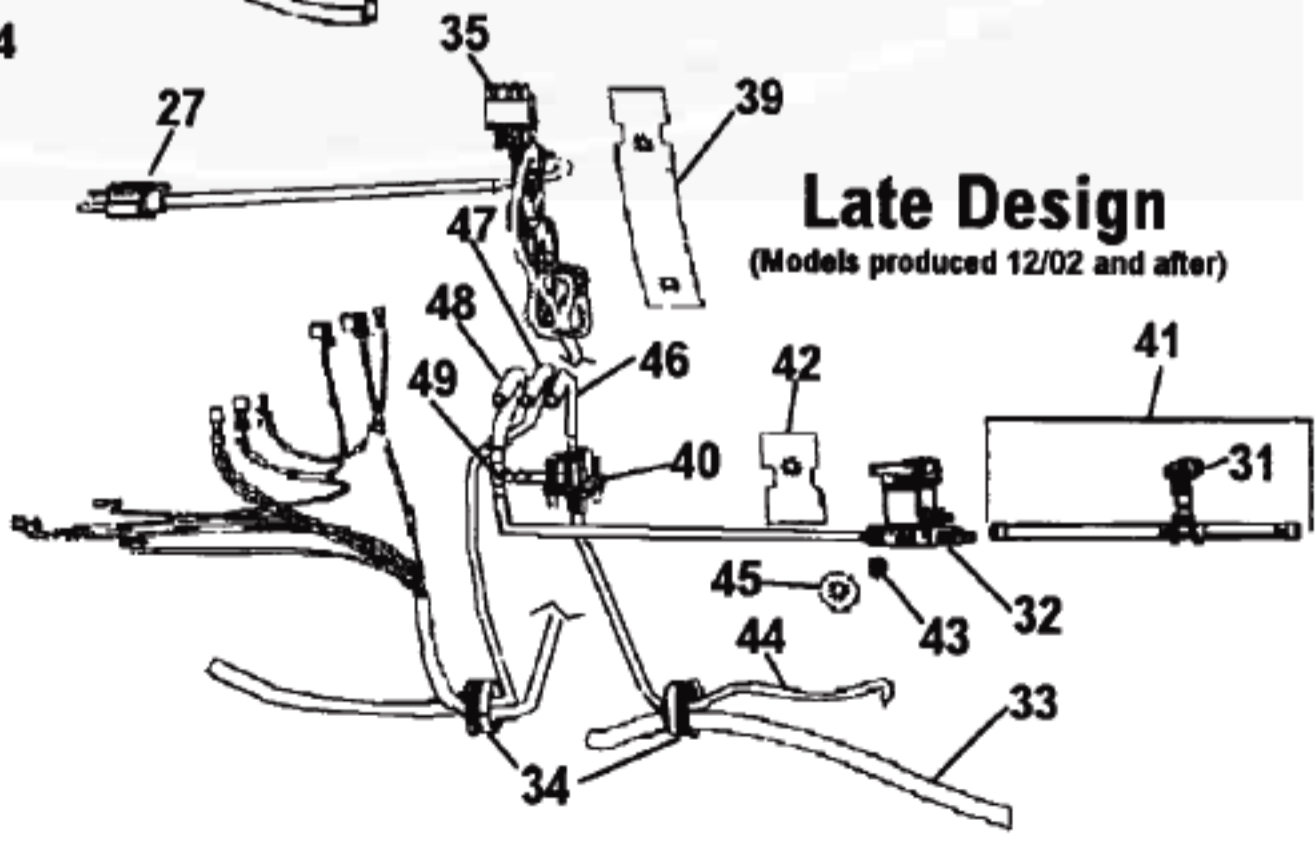

Late Design
(Models produced 12/02 and after)