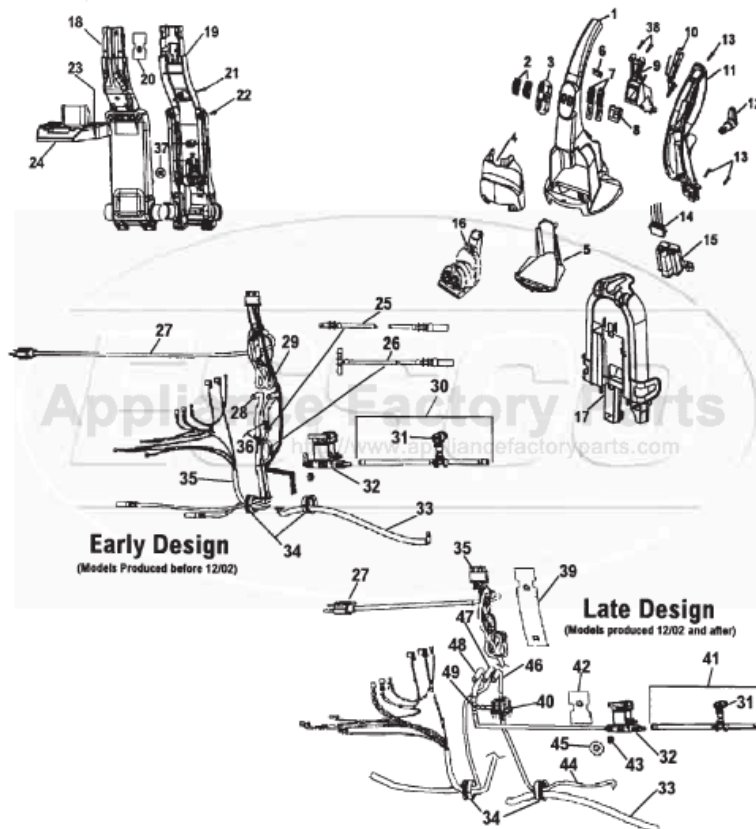

[Find Your HOOVER Vacuum Cleaner Parts - Select From 1456 Models](#)

----- Manual continues below part list -----