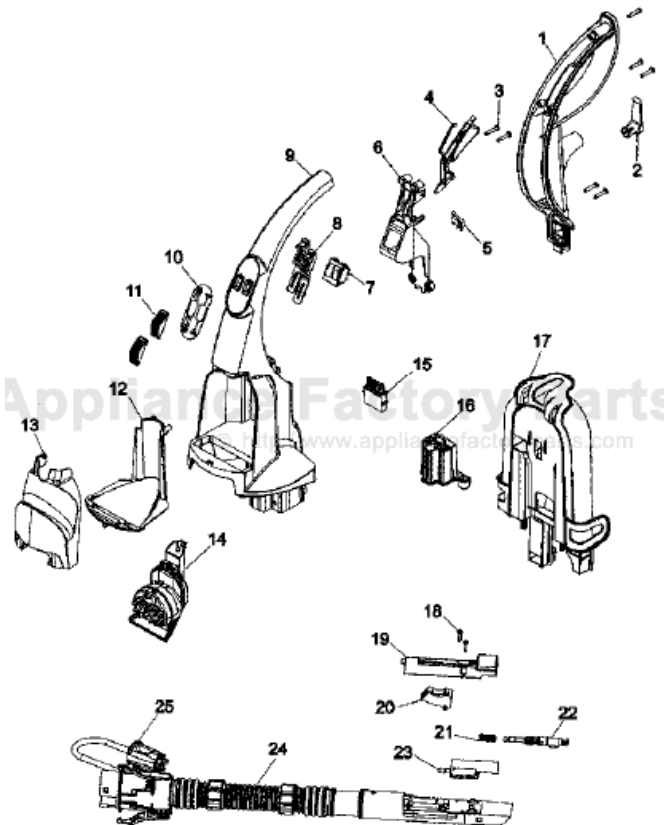

[Find Your HOOVER Vacuum Cleaner Parts - Select From 1456 Models](#)

----- Manual continues below part list -----