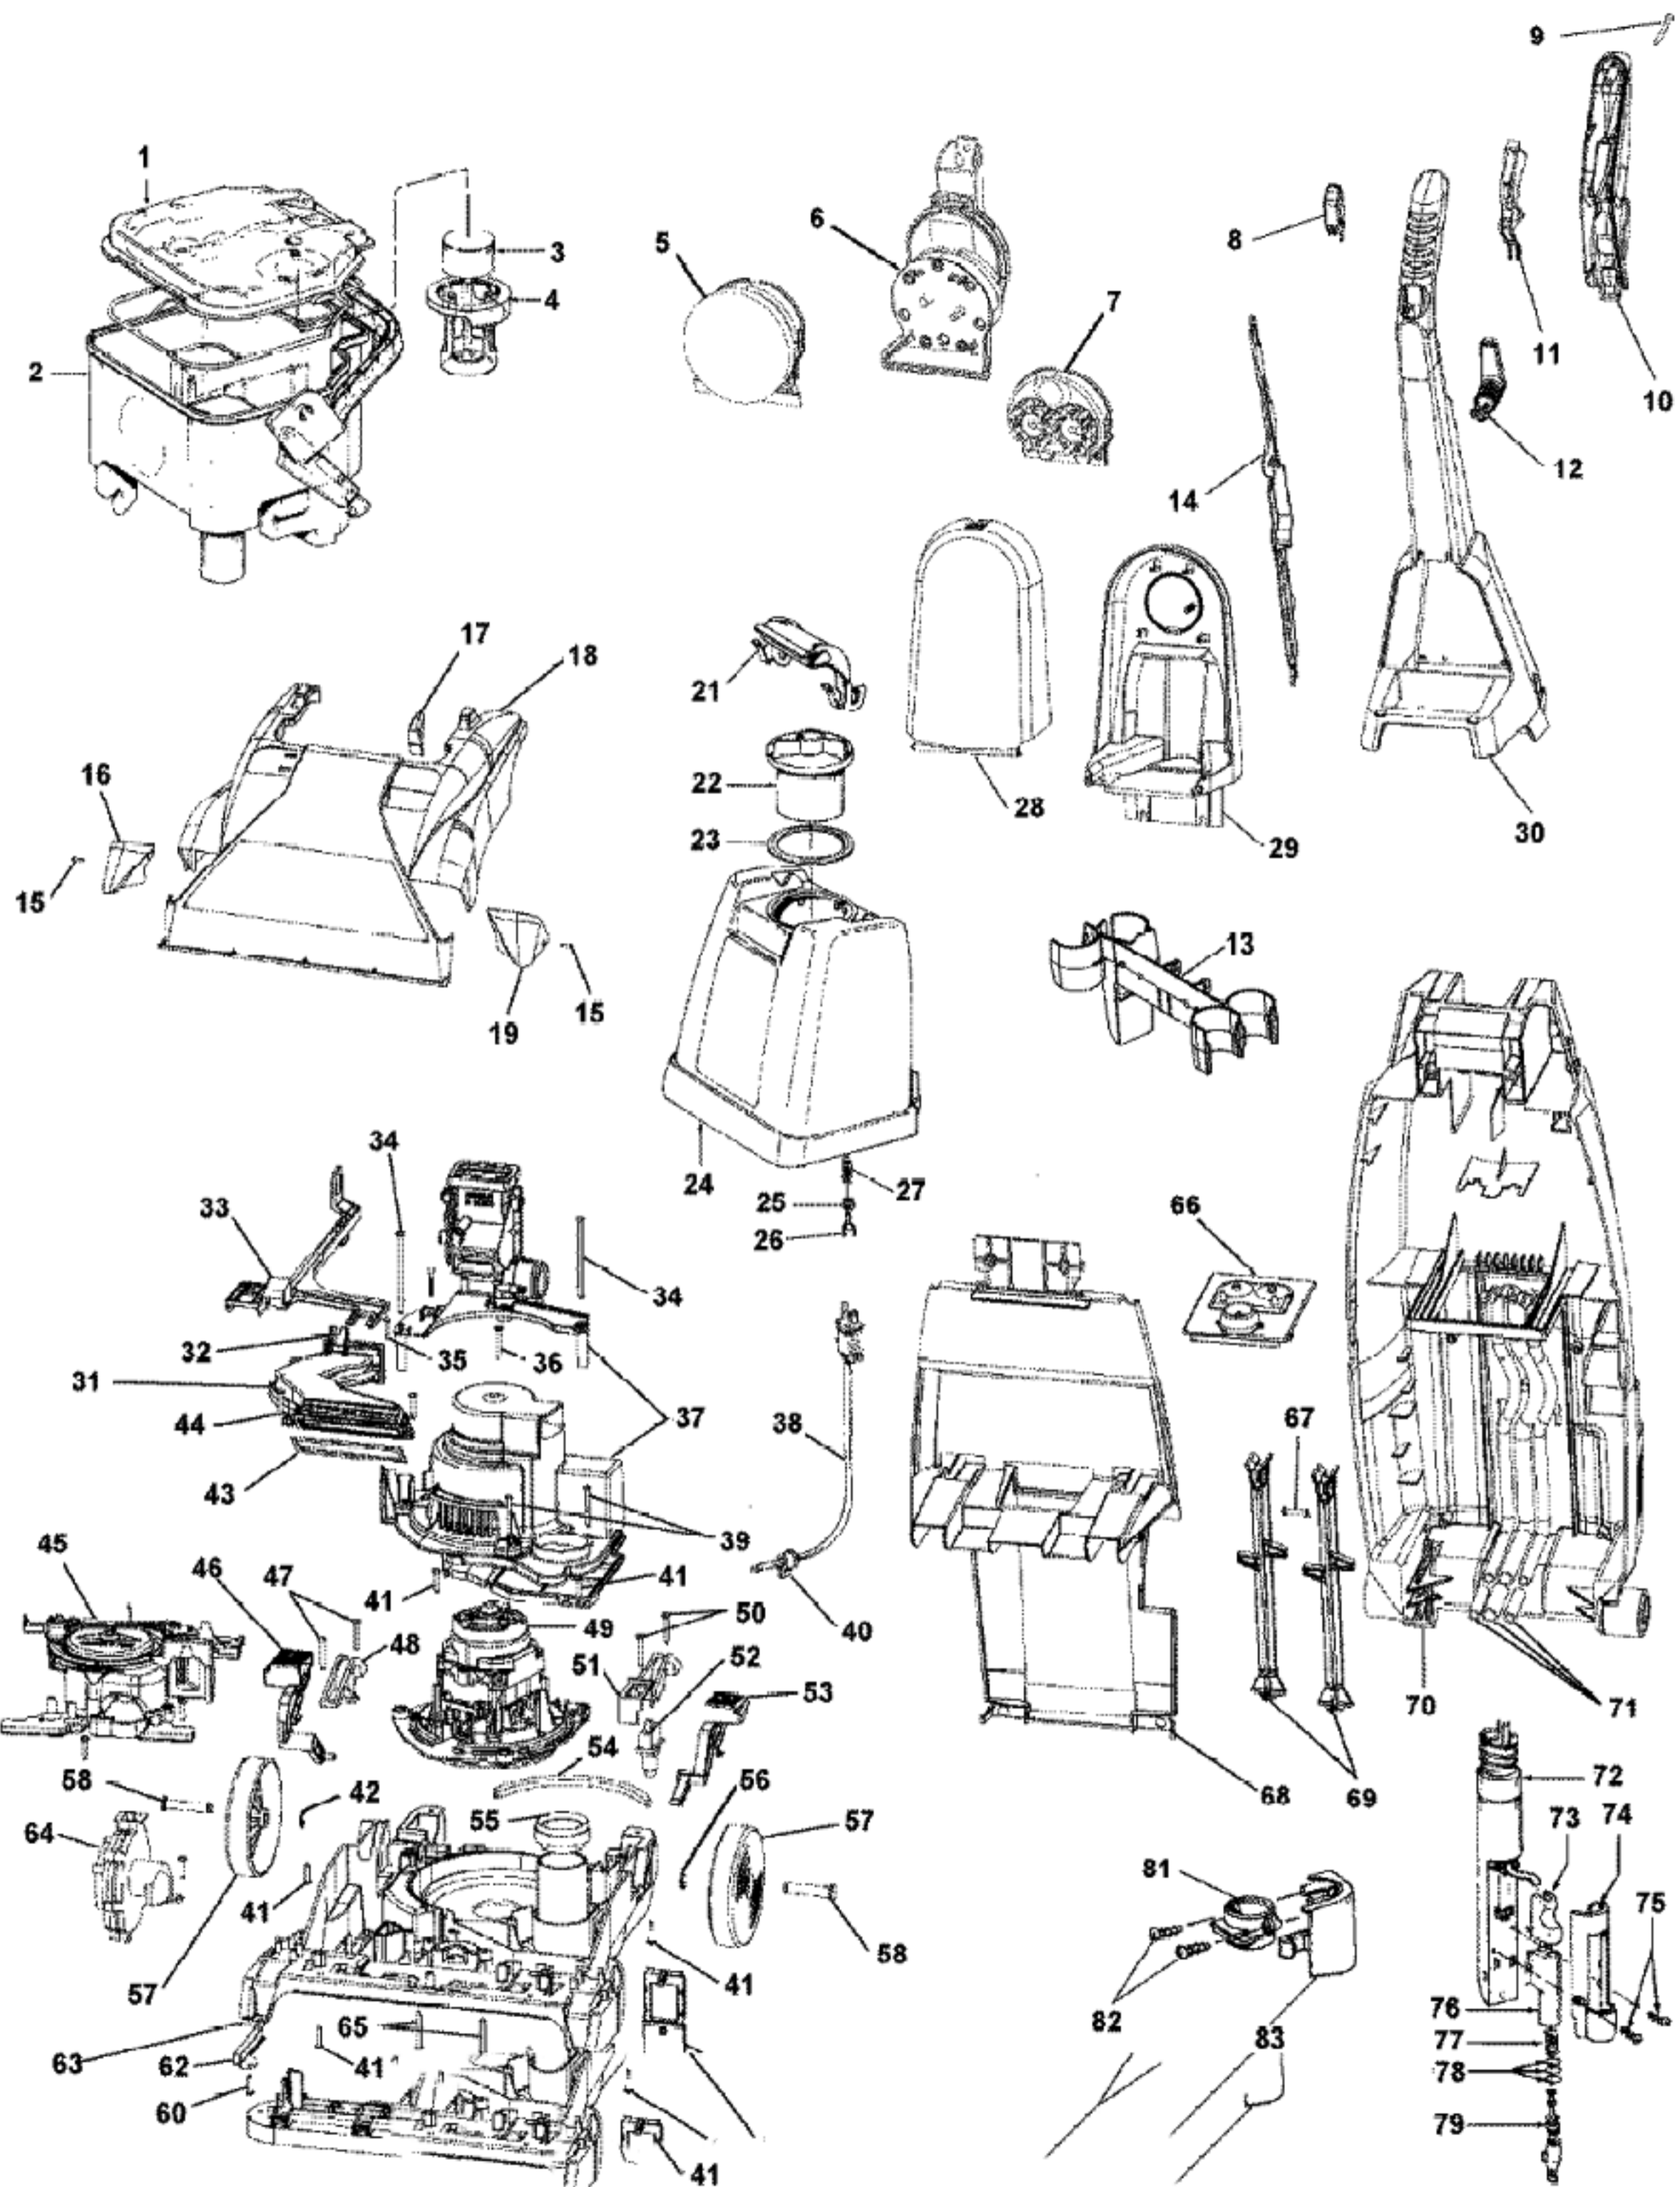

----- Manual continues below part list -----

Available Replacement Parts for HOOVER F7222-900

[HR-7503](#)

Water Tank

Item	Part Number	Part Description	Alt Part	Series	Qty
1	90001314	RECOVERY TANK LID ASY			1
2	38777060	RECOVERY TANK			1
3	43538001	FLOAT ASSEMBLY			1
4	38719043	FLOAT RETAINER			1
5	W10124350	NOT REQUIRED PART OR SEE NOTE			1
6	91001003	TURBINE NOZZLE			1
7	W10124350	NOT REQUIRED PART OR SEE NOTE			1
8	92001272	THUMB REST AGS			1
9	21447255	SCREW-SELF TAPPING-S			1
10	92001273	HANDLE LEVER GUARD AGS			1
11	38434029	CONTROL LEVER-AG-SV-			1
12	92001274	CORD WRAP AGS			1
13	90001307	HOSE/NOZZLE HOLDER			1
14	38458055	CONTROL ROD UPPER-BA			1
15	21479432	SCREW-SELF TAPPING			1
16	39383104	LENS COVER-RH-CLEAR			1
17	38421092	INDICATOR KNOB-SV-WI			1
18	92001277	HOOD-AEX			1
19	39383103	LENS COVER-LH-SVW			1
20	W10124350	NOT REQUIRED PART OR SEE NOTE			1
21	90001213	SOLUTION TANK HANDLE-AGS			1
22	42272002	SOLUTION TANK CAP ASSEM	12002693		1
23	38784062	GASKET			1
24	42272134	SOLUTION TANK			1
25	38784061	VALVE SEAL			1
26	38717009	VALVE STEM			1
27	38312014	SPRING			1
28	37276014	TOOL DOOR-F6030-900			1
29	92001278	TOOL HOLDER AGS			1
30	90001289	UPR HANDLE ASY-AGS			1
31	43484003	DUCT-SVW			1
32	23149002	SCREW-SELF TAPPING			1
33	38458024	TURBINE ACTUATOR ARM			1
34	21447246	SCREW-SV 3.125`			1
35	21447003	SCREW			1
36	21447020	SCREW			1
37	42192029	MOTOR COVER/VALVE	12002571		1
38	46583056	CORD-WP-30 FT-12 AMP	93002227		1
39	21447232	SCREW-SELF TAPPING-F			1
40	90001281	CORD RETAINER			1
41	21447217	SCREW-SELF TAPPING			1
42	160017--	LOCK RING			1
43	38783025	DUCT SEAL-SV-WIDEPAT			1
44	21447072	SCREW			1
45	90001357	TURB & GEAR ASY-STM VAC WPATH			1
46	38458059	HANDLE RELEASE PEDAL			1
47	21447020	SCREW			1