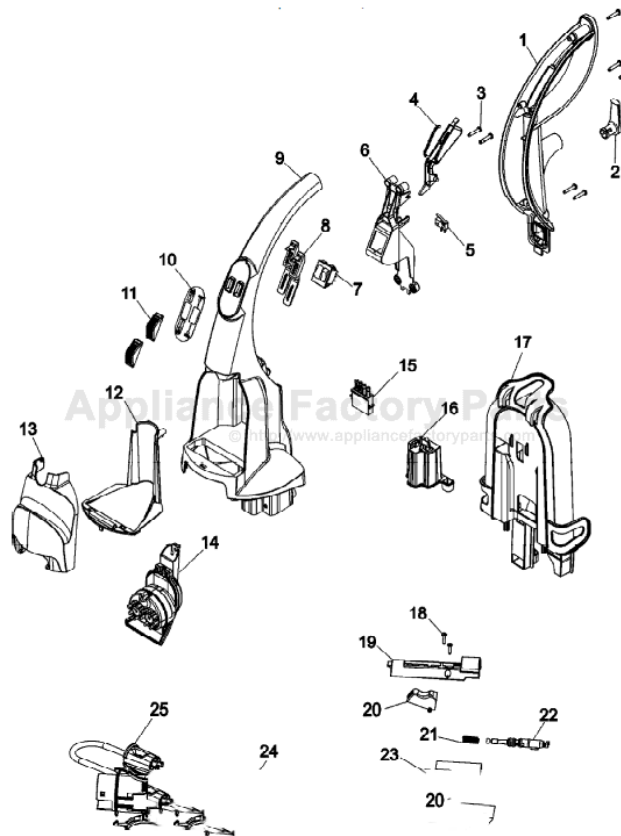

[Find Your HOOVER Vacuum Cleaner Parts - Select From 1456 Models](#)

----- Manual continues below part list -----