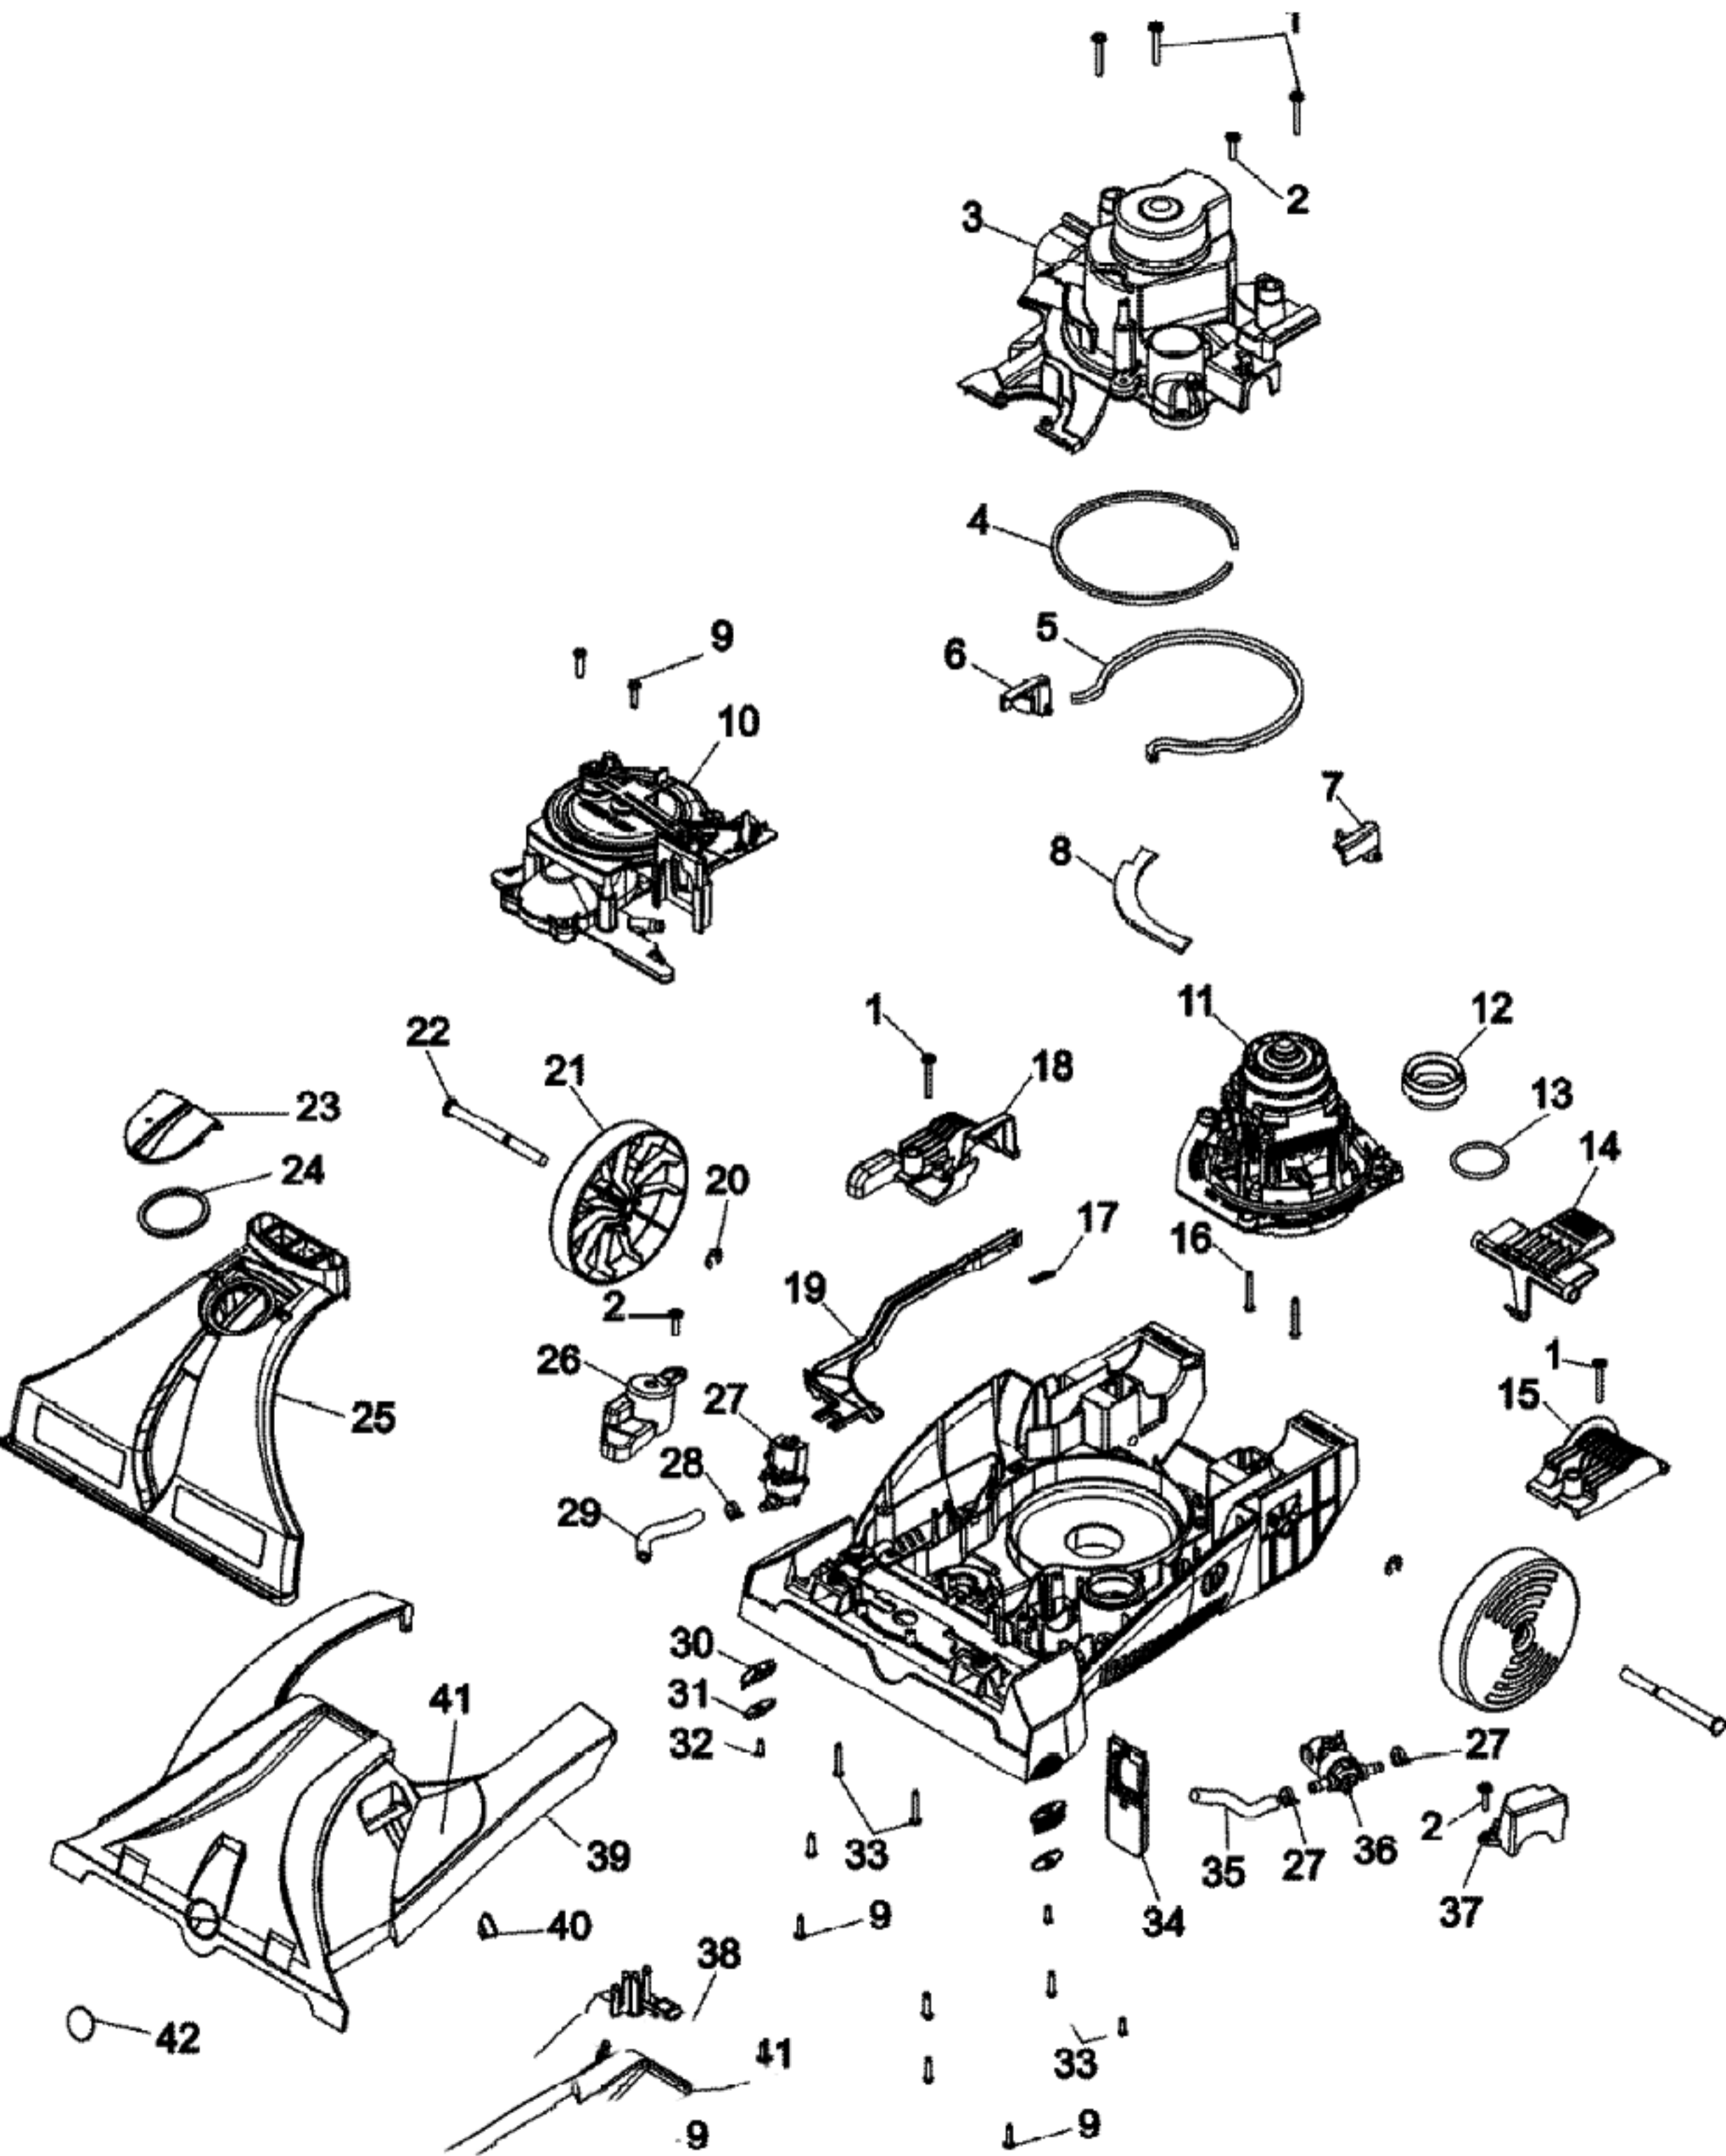

Item	Part Number	Part Description	Alt Part	Series	Qty
1	23149004	TAPPING SCREW W/WSH		10	5
2	23149002	SCREW-SELF TAPPING		10	2
3	37196196	MOTOR COVER-MV		10	1
4	34113004	MOTOR SEAL		10	1
5	38781067	MOTOR BASE SEAL		10	1
6	92001319	LATCH-LH-REC TANK-AHB		10	1
7	92001320	LATCH-RH-REC TANK-AHB		10	1
8	38781074	SEAL-CUT-INNER		10	1
9	21447217	SCREW-SELF TAPPING		10	2
10	43191009	Turbine & Gear Assem		10	1
11	43576197	MOTOR 12AMP		10	1
12	38784063	STANDPIPE SEAL		10	1
13	25156522	O RING F7220		10	1
14	92001321	HNDL REL PEDAL-AHB		10	1
15	36131151	TRUN BRCKT LH-MV		10	1
16	21479438	SCREW		10	2
17	38331006	SPRING-TURBINE ACT		10	1
18	36131152	TRUN BRCKT RH-MV		10	1
19	38458066	TURBINE ACTUATOR ARM		10	1
20	160017--	LOCK RING		10	2
21	38522099	WHEEL-REAR-MV		10	2
22	32434013NC	REAR AXLE-AY		10	2
23	92001325	DOOR-TOOL PORT-CP		10	1
24	38784091	SEAL-DOOR		10	1
25	91001095	NOZZLE ASY - 5 BRUSH		10	1
26	92001326	SOLENOID COVER RH-MV		10	1
27	25686057	SOLENOID VALVE-GRAVITY		10	1
28	25411015	HOSE CLAMP		10	4
29	66173011	TUBING-6.750 LONG	90001101	10	1
30	-----	NOT REQUIRED PART OR SEE NOTE 30,31,32 NC		10	2
31	-----	NOT REQUIRED PART OR SEE NOTE 30,31,32 NC		10	2
32	-----	NOT REQUIRED PART OR SEE NOTE 30,31,32 NC		10	2
33	21447217	SCREW-SELF TAPPING		10	2
34	43613018	FILTER CASSETTE & SCREEN ASSM		10	1
35	66173011	TUBING-6.750 LONG	90001101	10	1
36	25686056	SOLENOID VALVE-PRESSURE		10	1
37	92001327	SOLENOID COVER LH-MV		10	1
38	48437029	BRUSH BLOCK-5 BRUSHES		10	1
39	37271137	HOOD-AEF		10	1
40	90001116	INDICATOR KNOB-AHB		10	1
41	51865029	BRUSH SPEED LABEL		10	1
42	90001242	MEDALLION		10	1
43	56518148	OWNER MANUAL-F7220		10	1