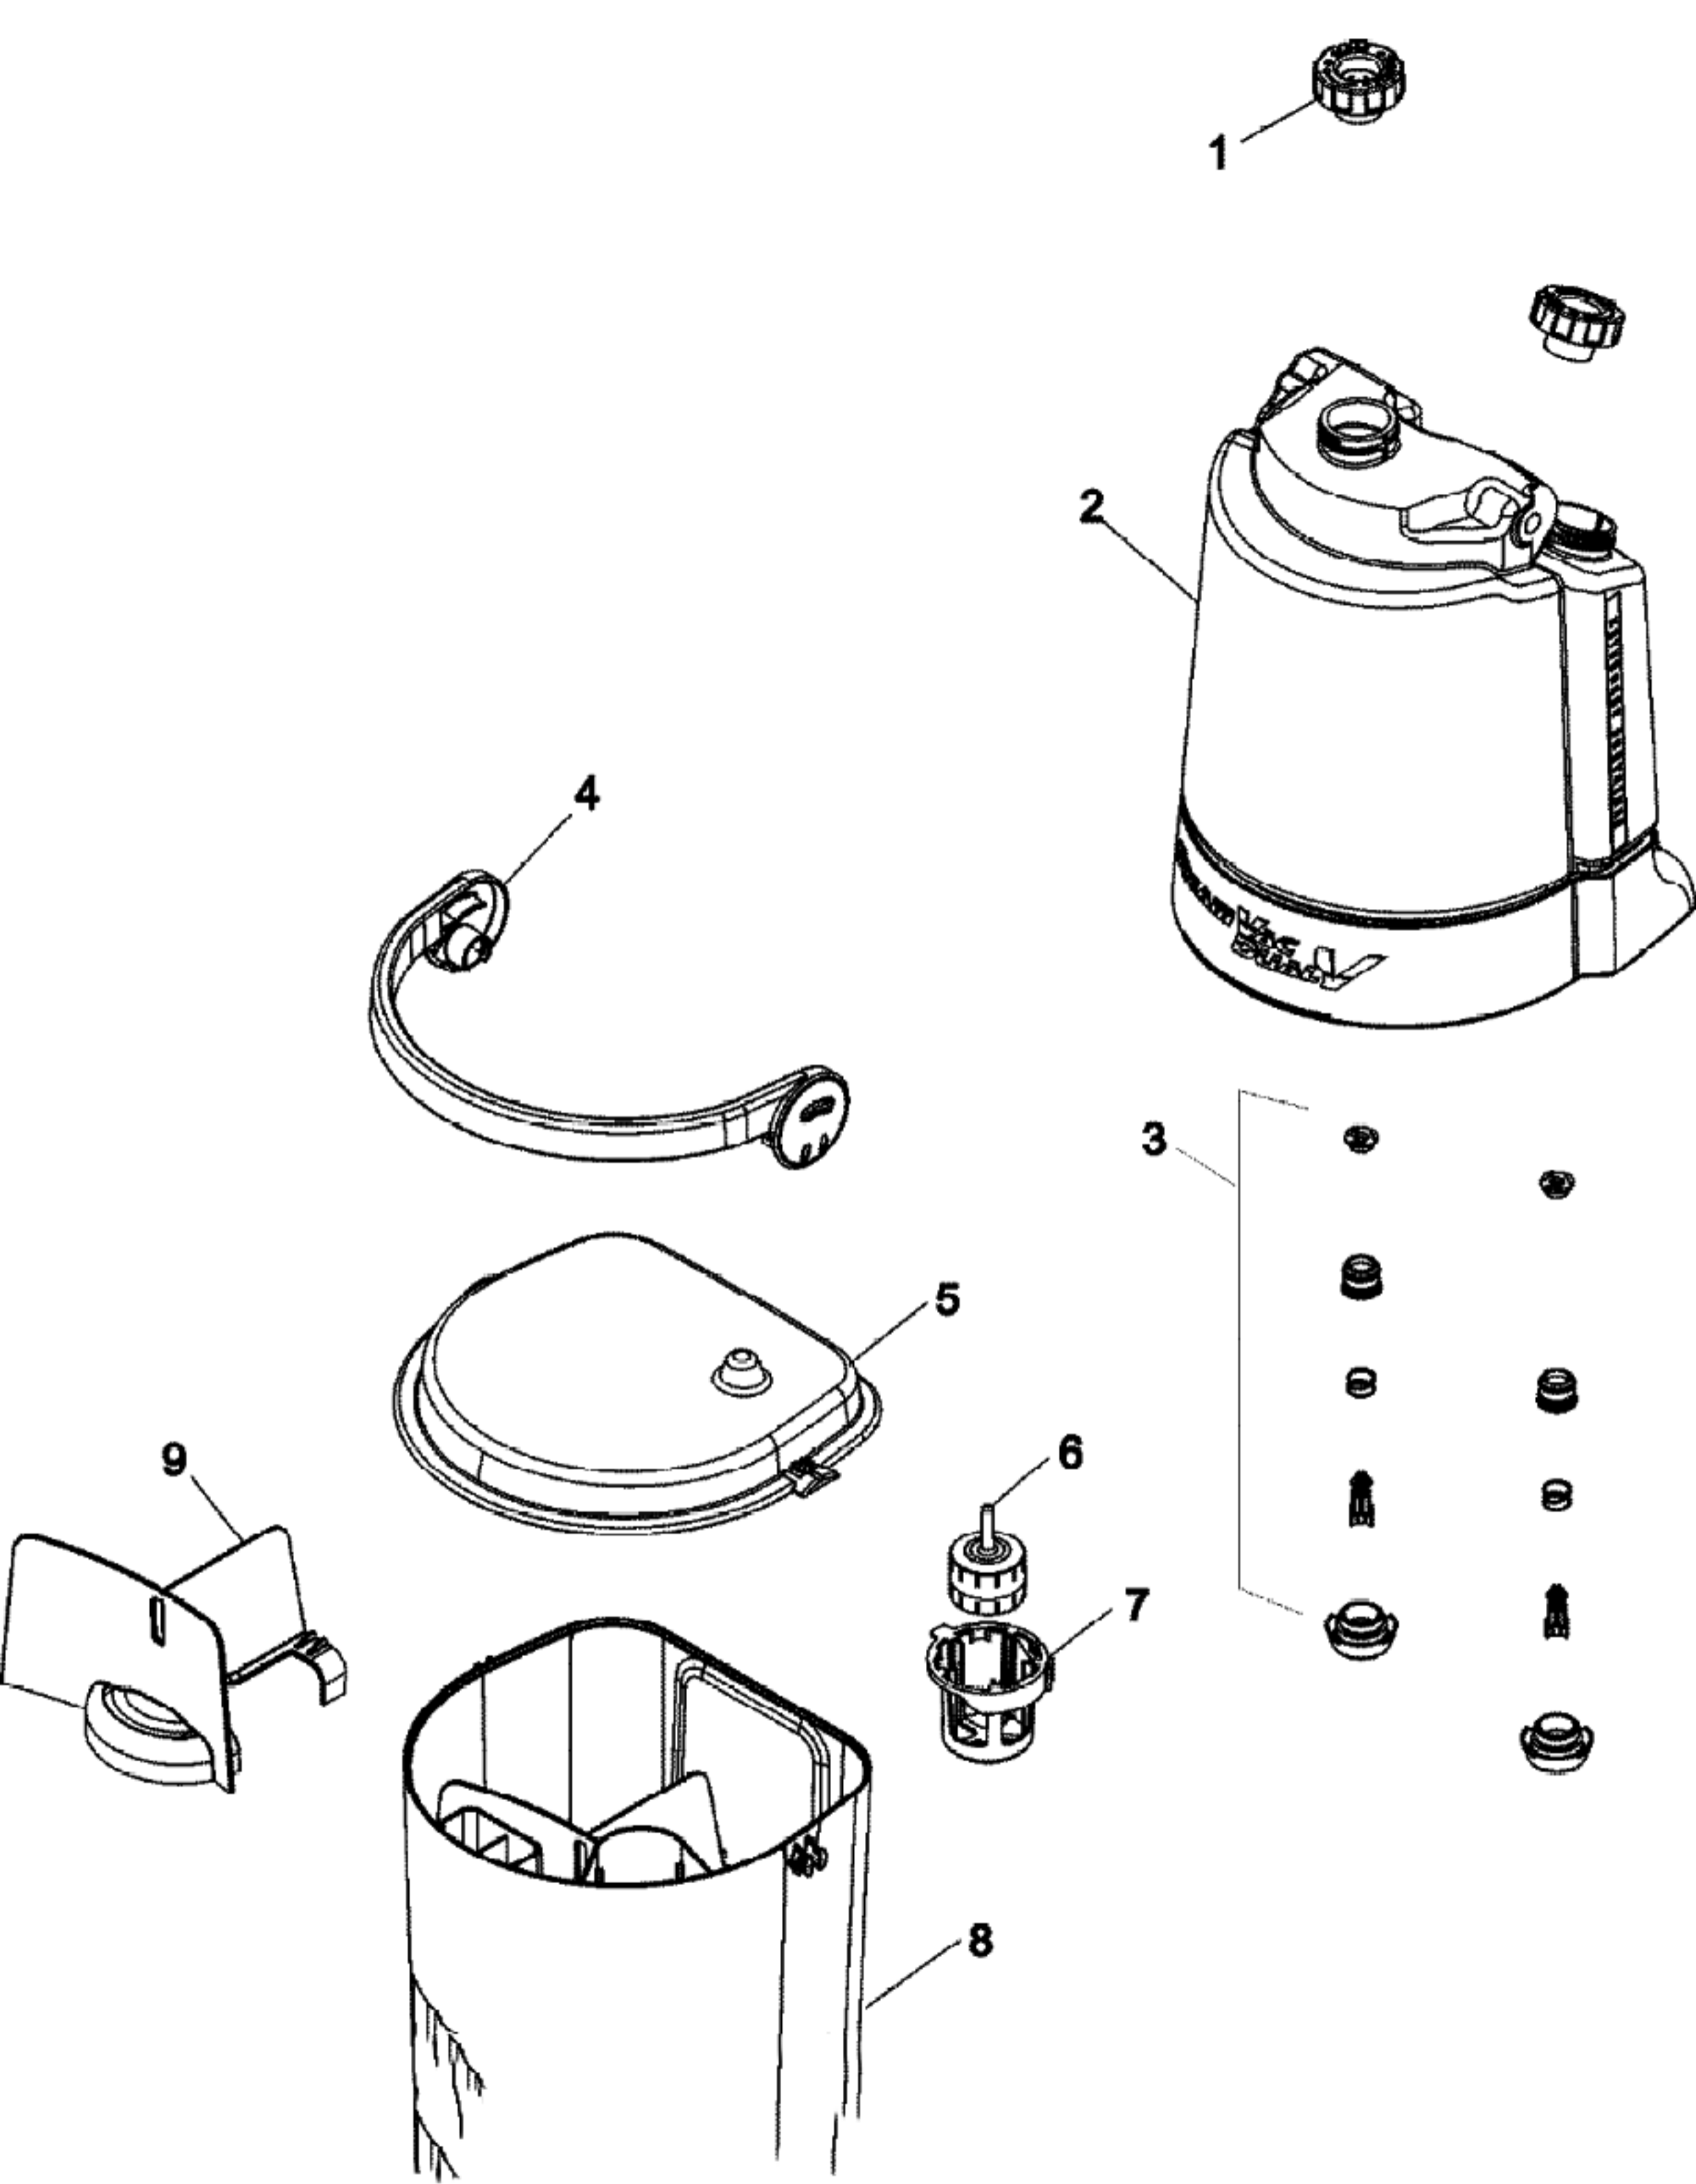

Item	Part Number	Part Description	Alt Part	Series	Qty
1	42272138	THREADED CAP-F7220		10	2
2	39457066	SUP TANK LTCH/HDL-AKS		10	1
	90001295	SOLUTION TANK		10	1
3	43513014	SUPPLY TANK VALVE	12002549	10	1
4	39457067	REC TANK CARRY HDL-AKS		10	1
5	92001316	REC TANK LID ASY COMP		10	1
6	43538002	FLOAT ASY		10	1
7	38719043	FLOAT RETAINER		10	1
8	42272172	REC TANK ASY COMP		10	1
9	92001317	REC TANK BFFL WALL-AJA		10	1