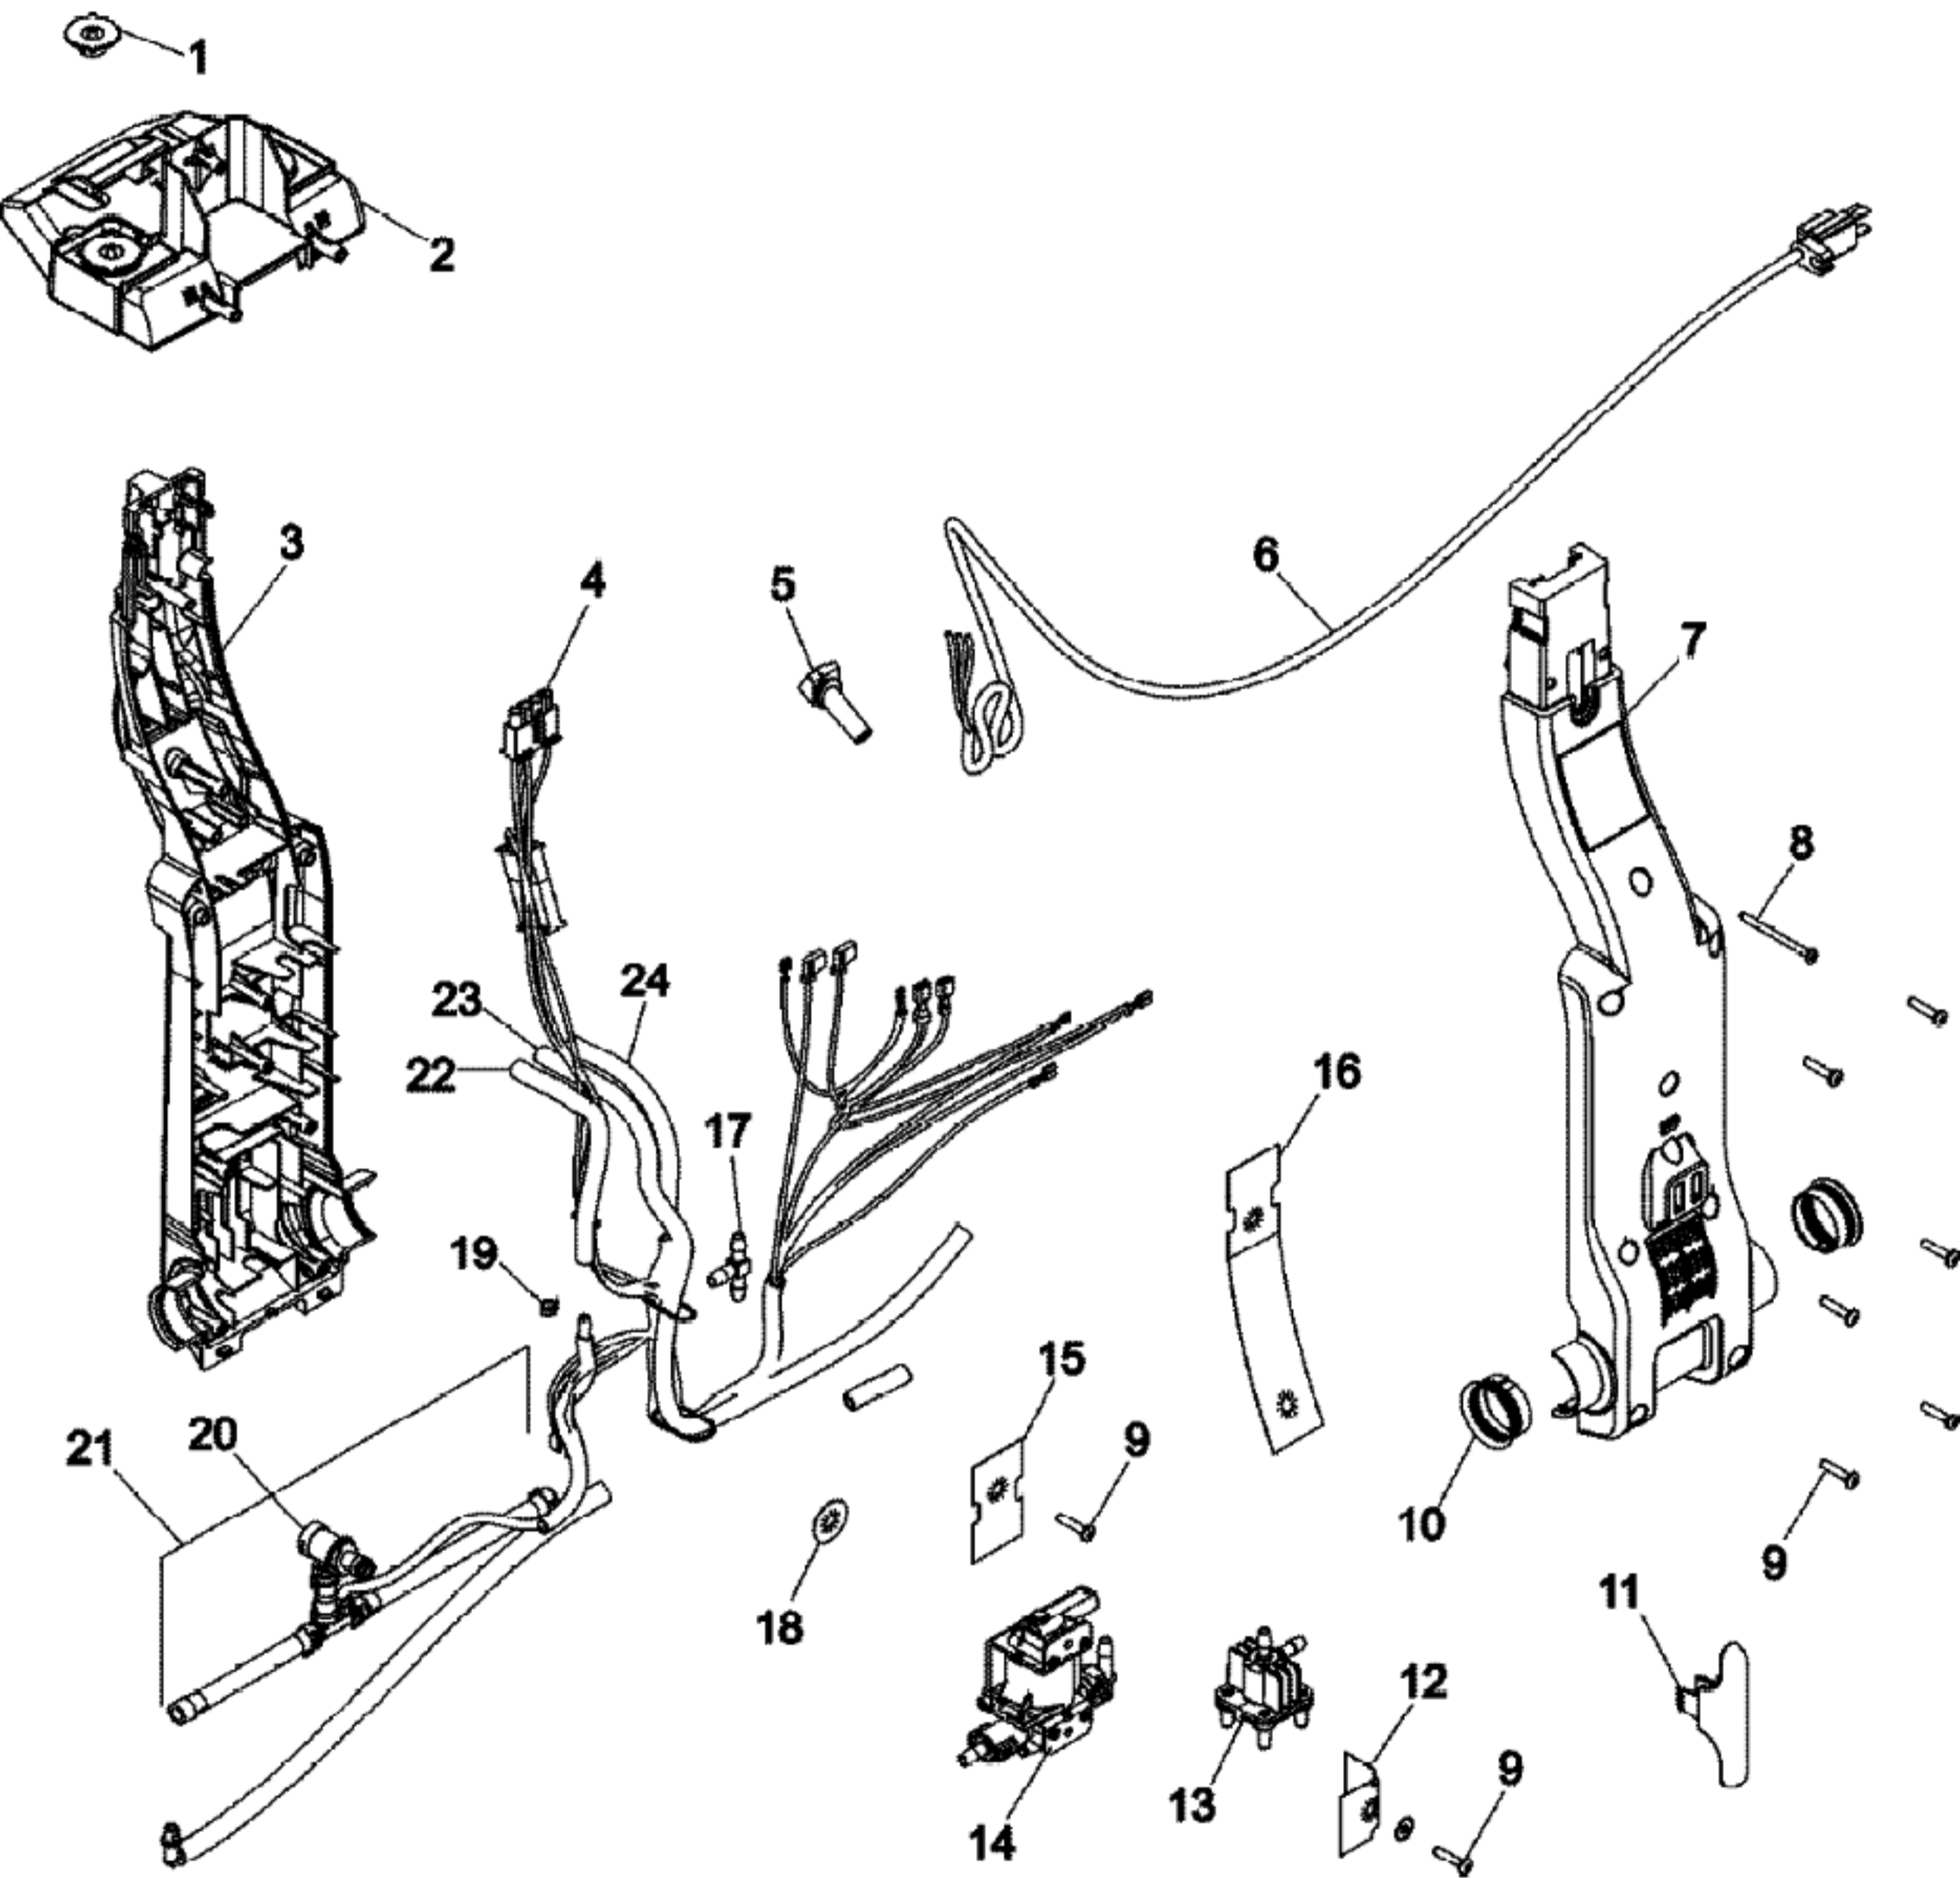

----- Manual continues below part list -----

Available Replacement Parts for HOOVER F7223-900

[HR-7503](#)

Water Tank

Item	Part Number	Part Description	Alt Part	Series	Qty
1	92001302	UPPER HANDLE REAR-AHB		10	1
	40201243	HDLE HARDWARE-F7220		10	1
2	92001304	CORD WRAP-AHB		10	1
3	21447072	SCREW		10	7
4	38434030	CONTROL LEVER-AG		10	1
5	28218051	MICRO SWITCH		10	1
6	36436023	UPPER HDL SUPP/ONLY		10	1
7	28267003	SWITCH-DBL ROCKER		10	1
8	38458065	SWITCH ROD-AG		10	2
9	39466118	UPR HDL FR W/TOOL-MV		10	1
10	51638074	DUAL V LABEL		10	1
11	90001116	INDICATOR KNOB-AHB		10	1
12	92001306	TOOL HOLDER-MV		10	1
13	92001307	TOOL HOLDER COVER-CP		10	1
14	91001197	TURBINE NOZZLE		10	1
15	46658005	UPR HDL SUP/SW-NEW		10	1
16	92001308	WIRE COVER-MV		10	1
17	92001281	CADDY BODY-AHB		10	1
18	21447239	SCREW		10	2
19	92001309	WAND COVER-AHB		10	1
20	38433074	TRIGGER-SV III'S		10	1
21	38312019	SPRING		10	1
22	43412007	NOZZLE/VALVE ASSEMBL		10	1
23	91001060	WAND VALVE ASSEMBLY		10	1
24	91001063	HOSE ASSEMBLY-CLEAR-SERVICE		10	1
25	43513010	CONNECTOR COUPLER SL		10	1

Item	Part Number	Part Description	Alt Part	Series	Qty
1	38764042	METERING PLATE-AHB		10	1
2	41423024	SUPPLY TANK SUPP ASY		10	1
3	92001311	LWR HNDL FRT-MV		10	1
4	46658003	WIRING HARNESS ASSY		10	1
5	36215028	CORD PROTECTOR-WTBGL			1
6	91001198	ATTACH CORD ASY-AG		10	1
7	92001312	LWR HNDL REAR-MV		10	1
8	21447019	SCREW-U3301/U4211		10	1
9	21447269	SCREW		10	6
10	32456001	TRUNNON SLEEVE F7220		10	2
11	92001313	CORD HOSE HOOK-MV		10	1
12	34264006	INSULATOR F7220		10	1
13	43513013	PRESSURE VALVE ASY		10	1
14	43582011	PUMP ASSEM.-SOLENOID		10	1
15	34264006	INSULATOR F7220		10	1
16	34285001	INSULATOR-F7425		10	1
17	38681010	T CONNECTOR		10	1
18	34264007	INSULATOR F7220		10	1
19	25411015	HOSE CLAMP		10	4
20	43523004	QUICK DISCONNECT ASY SERV		10	1
21	43491046	QUICK DISCON/TUBING		10	1
22	66173011	TUBING-6.750 LONG	90001101	10	1
23	66173013	TUBING-22.250 LONG		10	1
24	66173011	TUBING-6.750 LONG	90001101	10	1