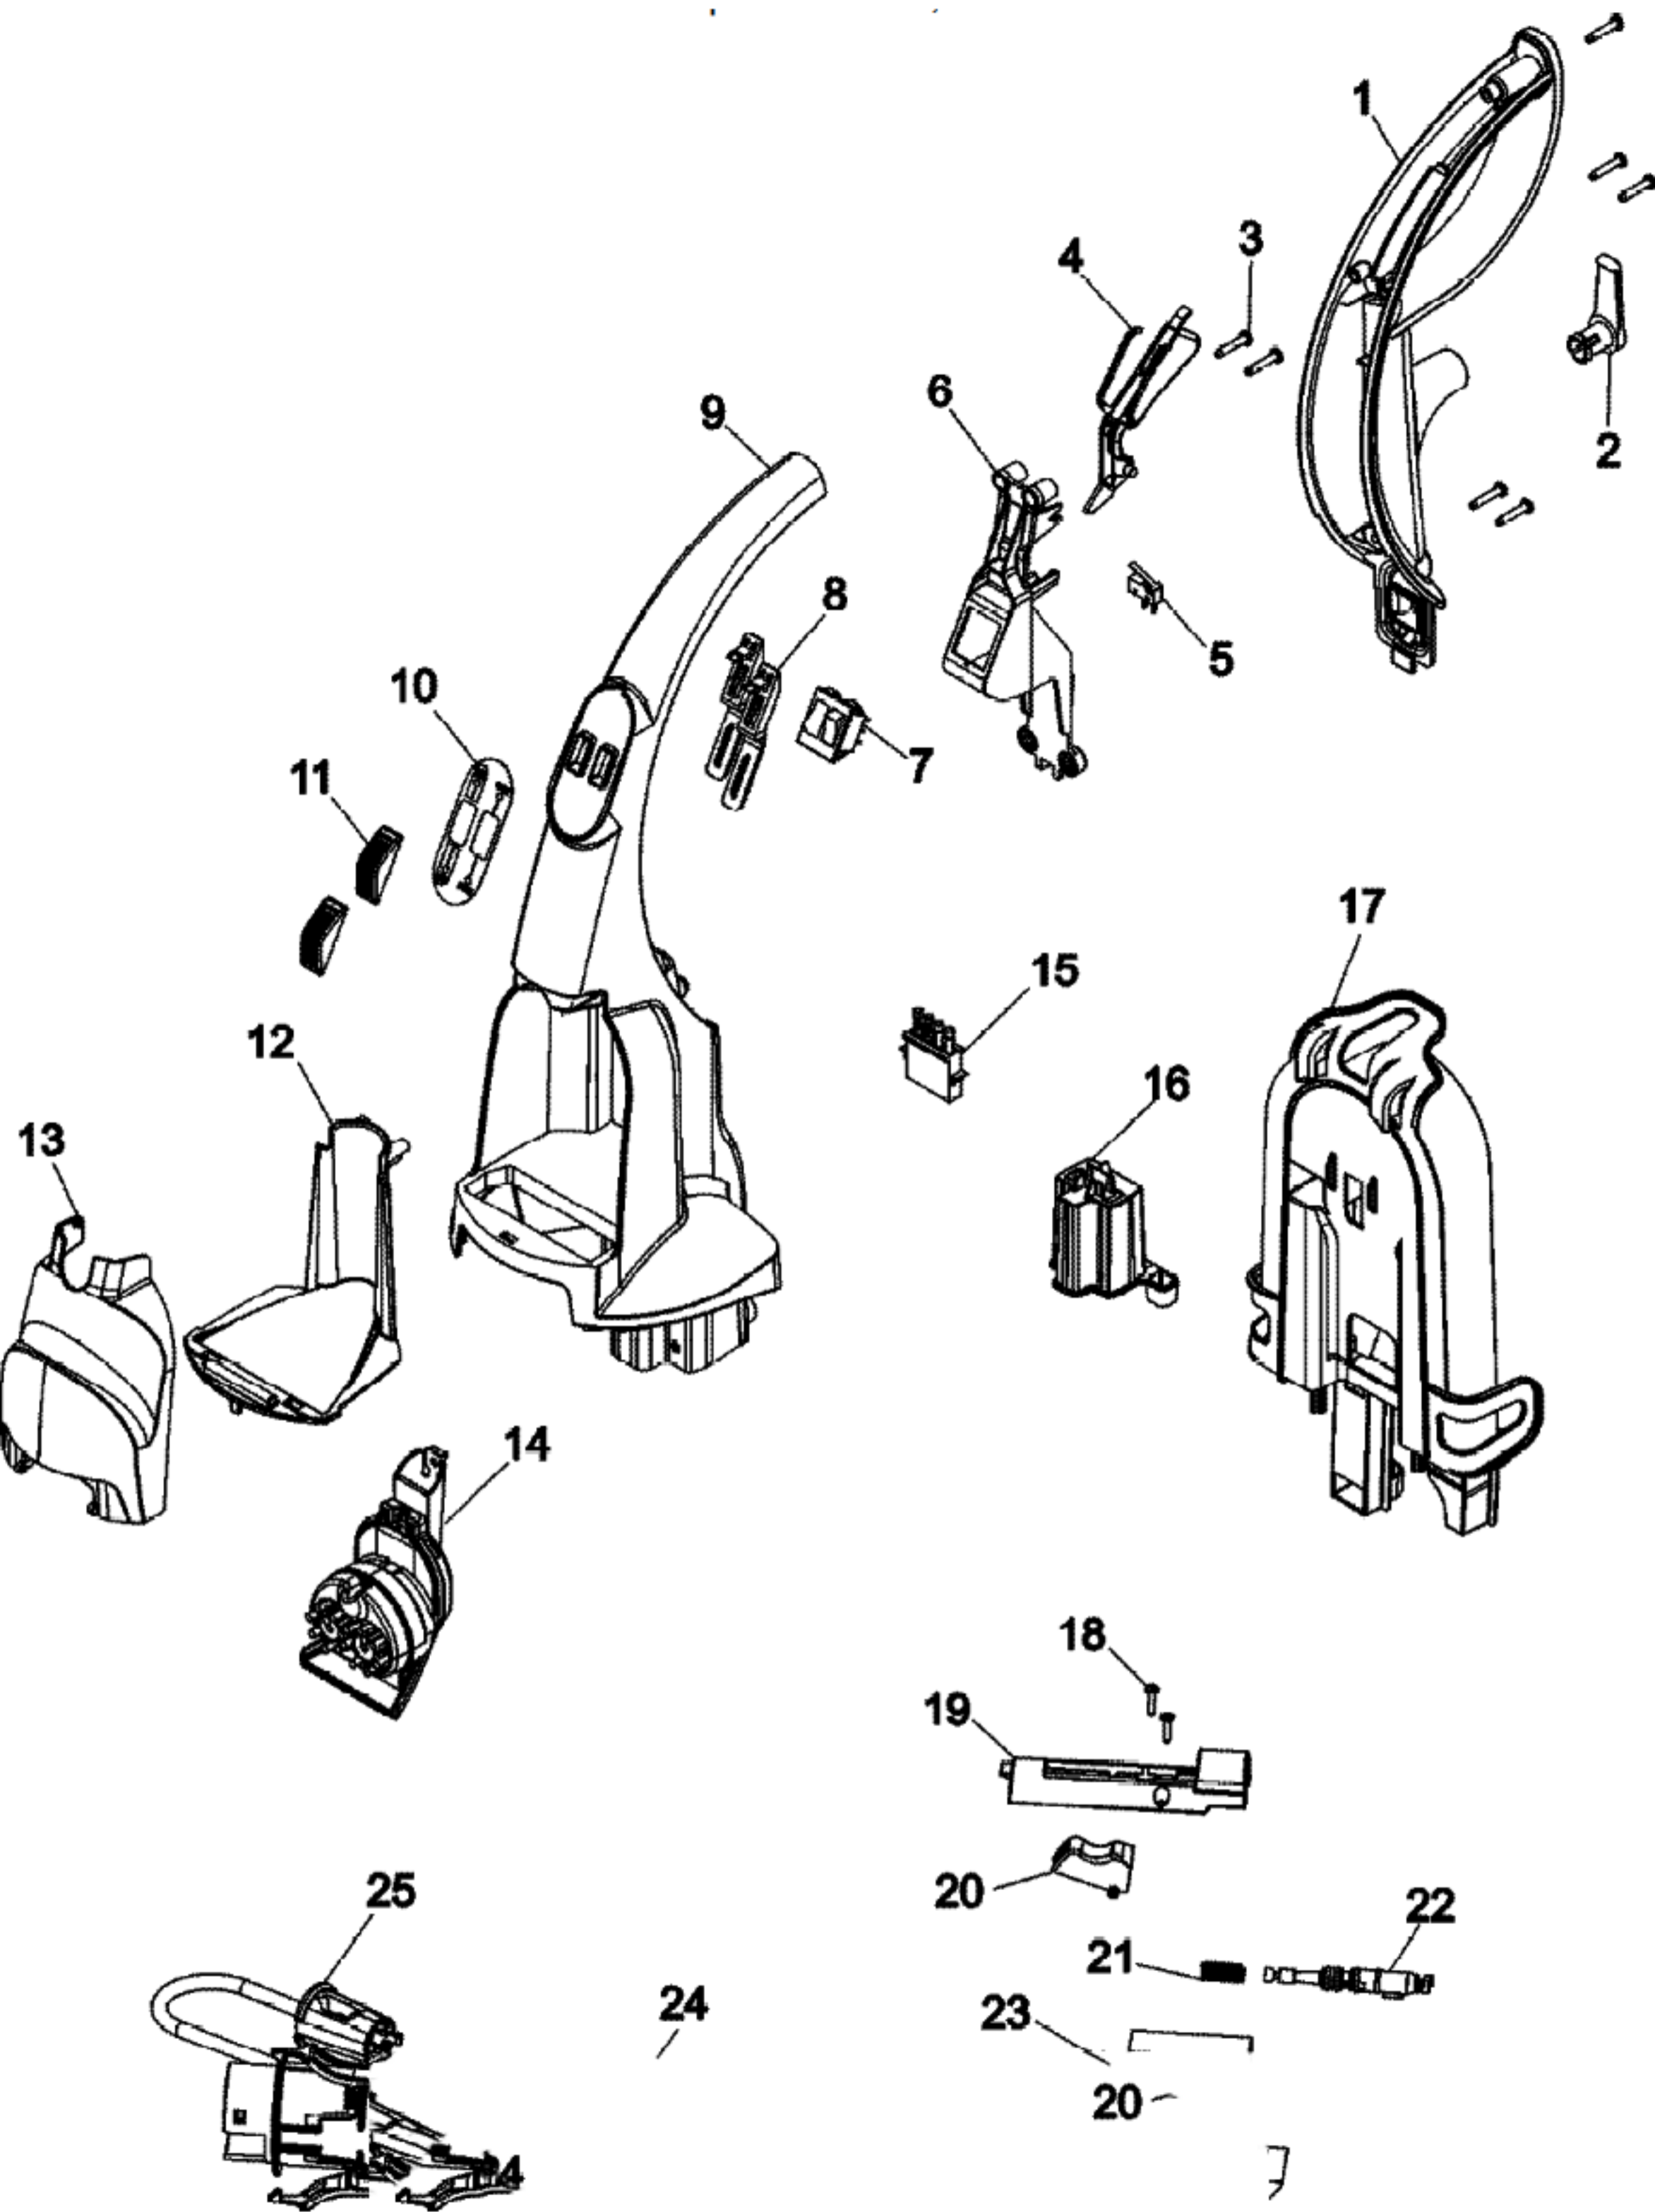

----- Manual continues below part list -----

Available Replacement Parts for HOOVER F7223-900

[HR-7503](#)

Water Tank

Item	Part Number	Part Description	Alt Part	Series	Qty
1	92001302	UPPER HANDLE REAR-AHB		10	1
	40201243	HDLE HARDWARE-F7220		10	1
2	92001304	CORD WRAP-AHB		10	1
3	21447072	SCREW		10	7
4	38434030	CONTROL LEVER-AG		10	1
5	28218051	MICRO SWITCH		10	1
6	36436023	UPPER HDL SUPP/ONLY		10	1
7	28267003	SWITCH-DBL ROCKER		10	1
8	38458065	SWITCH ROD-AG		10	2
9	39466118	UPR HDL FR W/TOOL-MV		10	1
10	51638074	DUAL V LABEL		10	1
11	90001116	INDICATOR KNOB-AHB		10	1
12	92001306	TOOL HOLDER-MV		10	1
13	92001307	TOOL HOLDER COVER-CP		10	1
14	91001197	TURBINE NOZZLE		10	1
15	46658005	UPR HDL SUP/SW-NEW		10	1
16	92001308	WIRE COVER-MV		10	1
17	92001281	CADDY BODY-AHB		10	1
18	21447239	SCREW		10	2
19	92001309	WAND COVER-AHB		10	1
20	38433074	TRIGGER-SV III'S		10	1
21	38312019	SPRING		10	1
22	43412007	NOZZLE/VALVE ASSEMBL		10	1
23	91001060	WAND VALVE ASSEMBLY		10	1
24	91001063	HOSE ASSEMBLY-CLEAR-SERVICE		10	1
25	43513010	CONNECTOR COUPLER SL		10	1