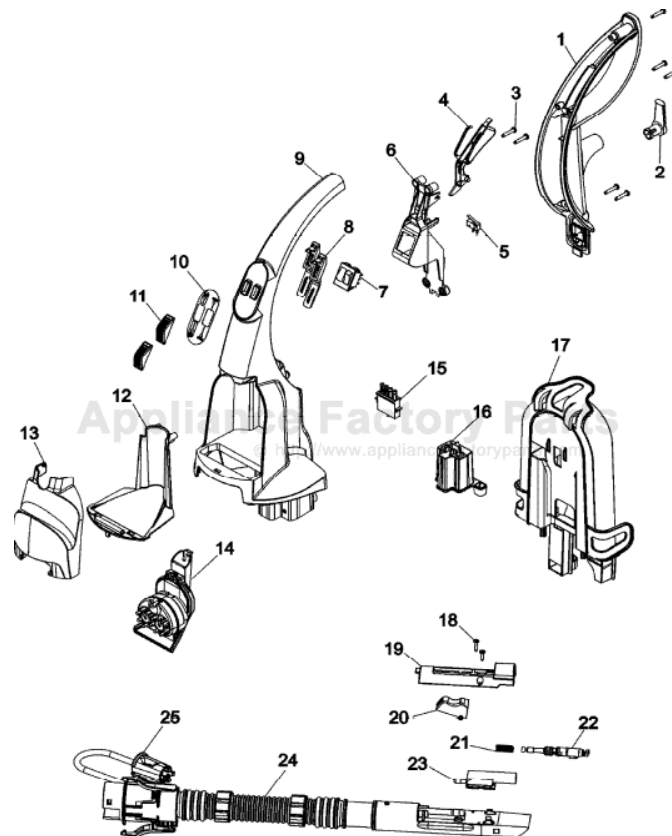

[Find Your HOOVER Vacuum Cleaner Parts - Select From 1456 Models](#)

----- Manual continues below part list -----