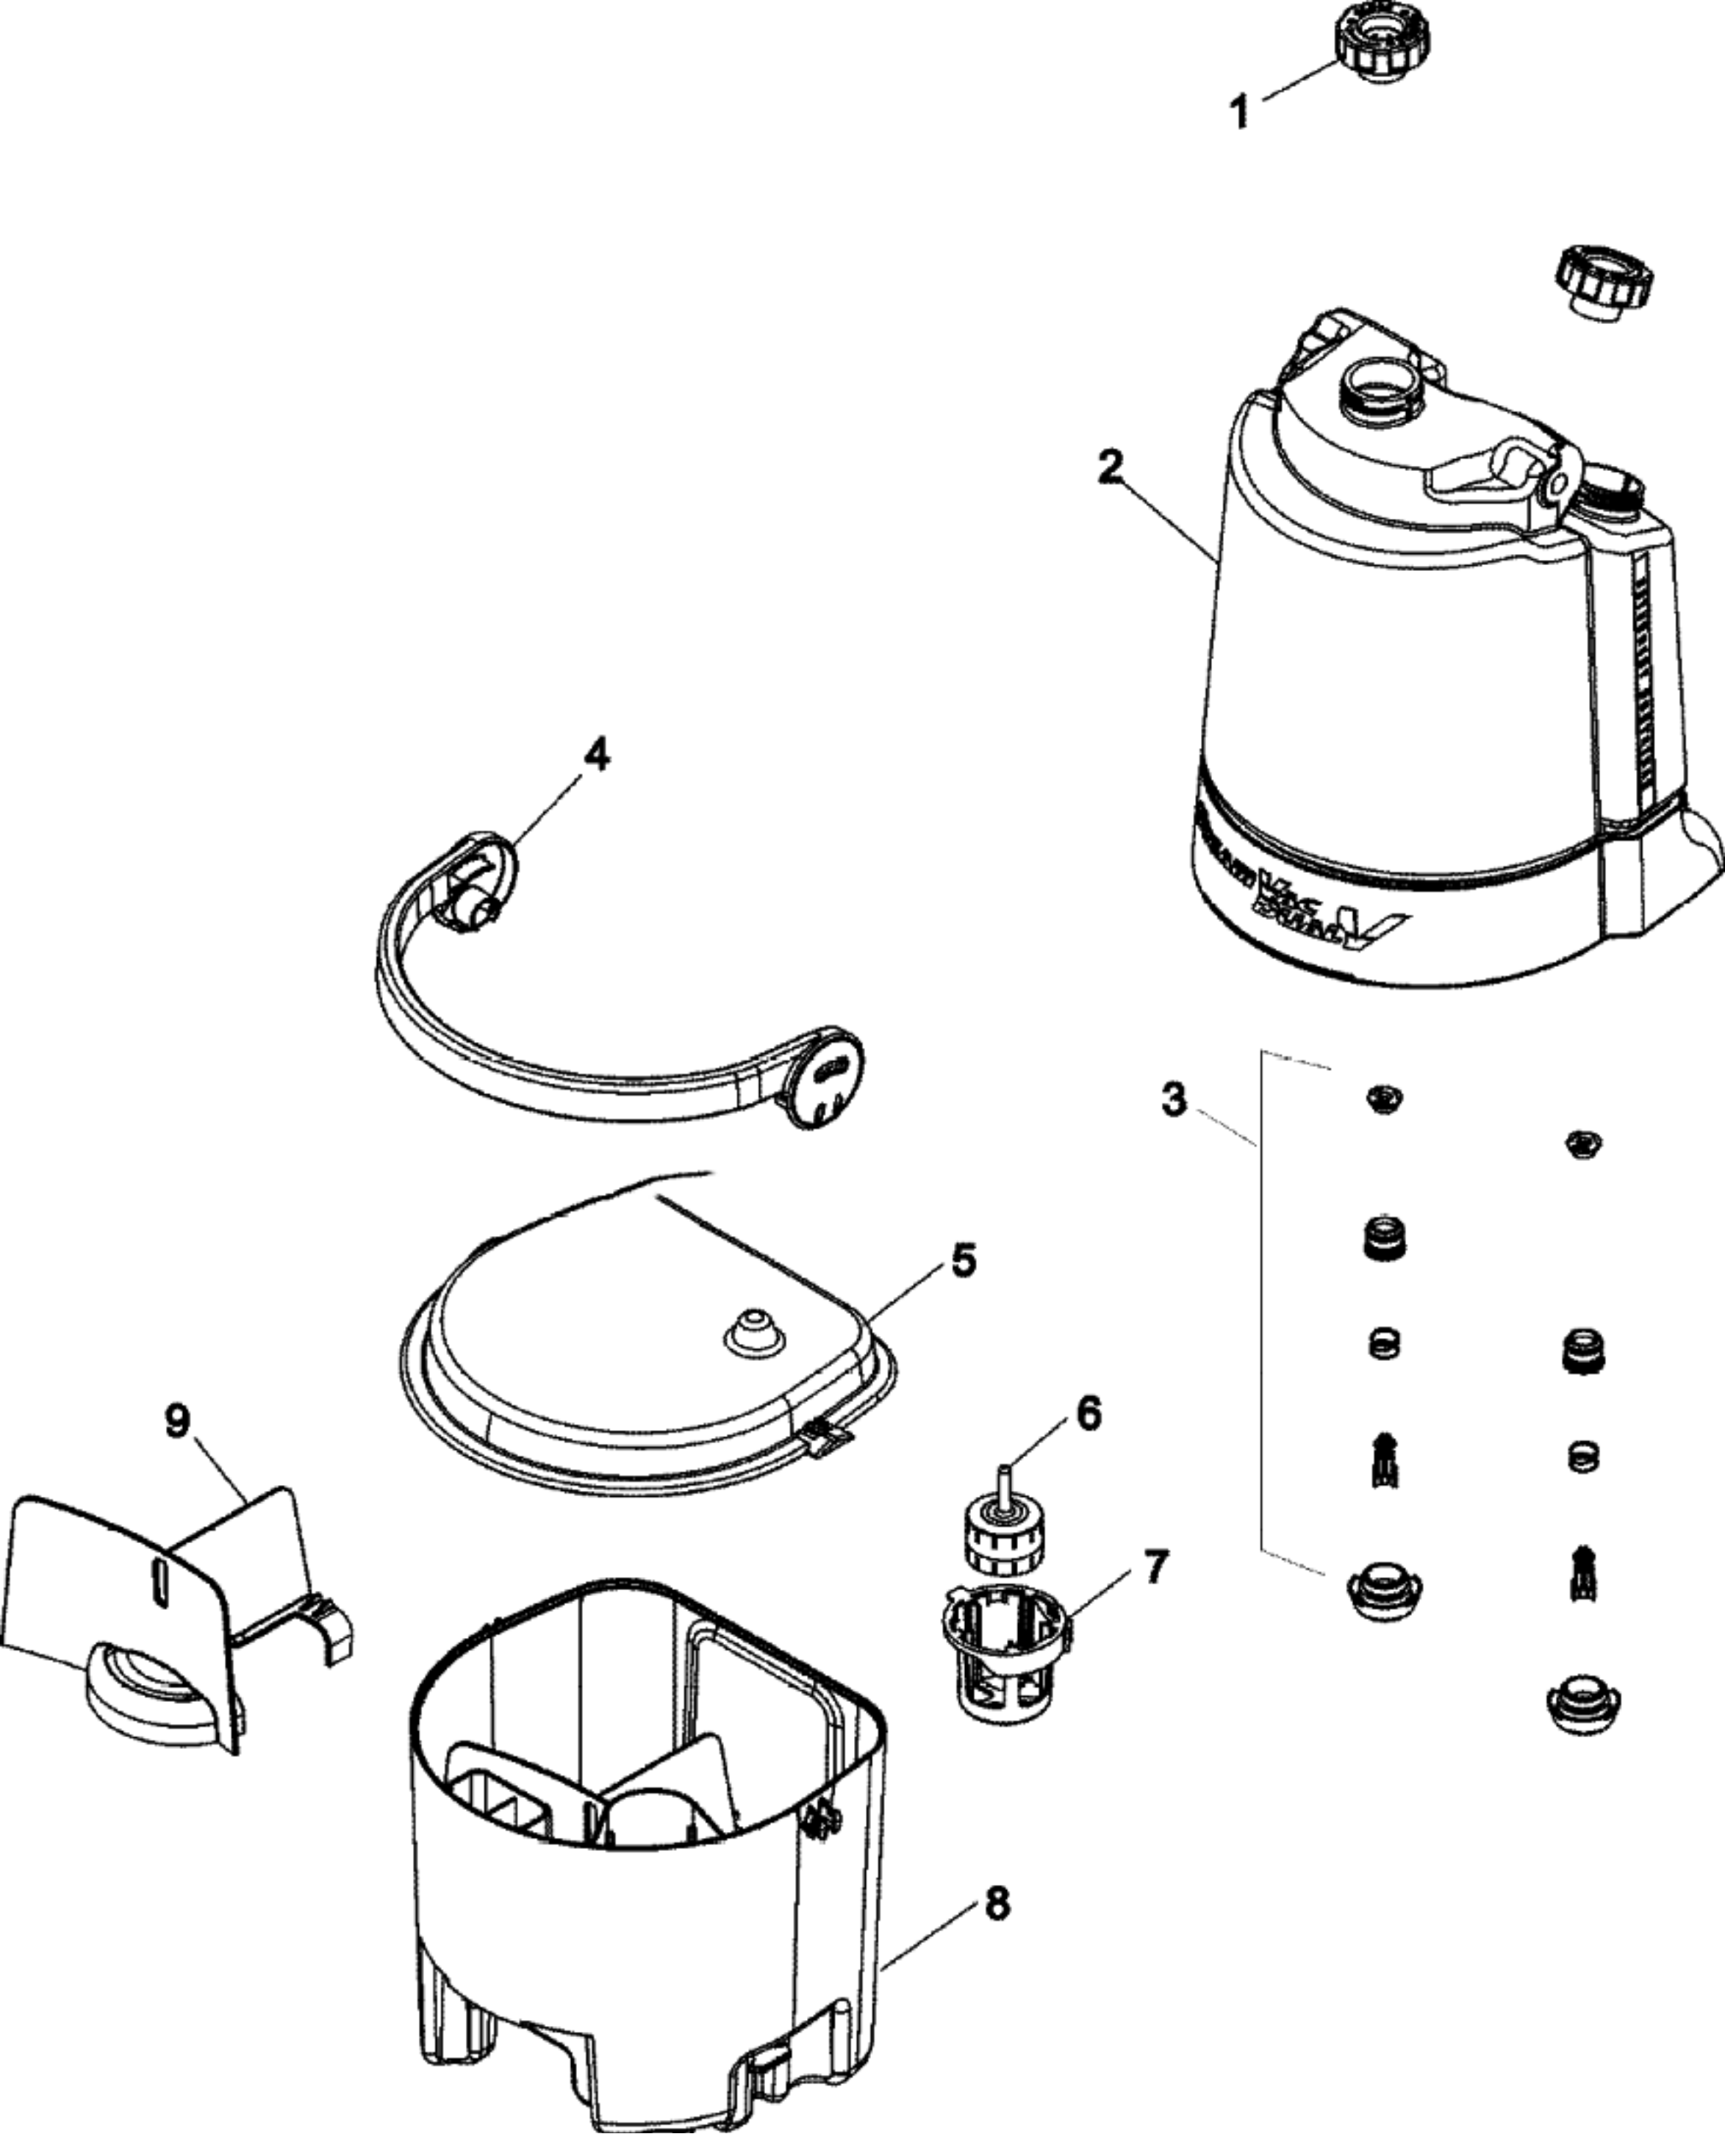

Graphic Title: TANKS

Image	Key	Part Number	Description	Substitution	Qty.
1	1	H-42272138	THREADED CAP-F7220		2
1	2	H-90001295	SOLUTION TANK		1
1	3	H-43513014	SUPPLY TANK VALVE	12002549	1
1	4	H-39457032	RECOVERY TANK HANDLE		1
1	5	H-42272009	RECOVERY TANK LID	91001079	1
1	6	H-43538002	FLOAT - F7220		1
1	7	H-38719043	FLOAT RETAINER-F6023		1
1	8	H-42272083	RECOVERY TANK-AG		1
1	9	H-38769022	BAFFLE WALL-REC TNK		1