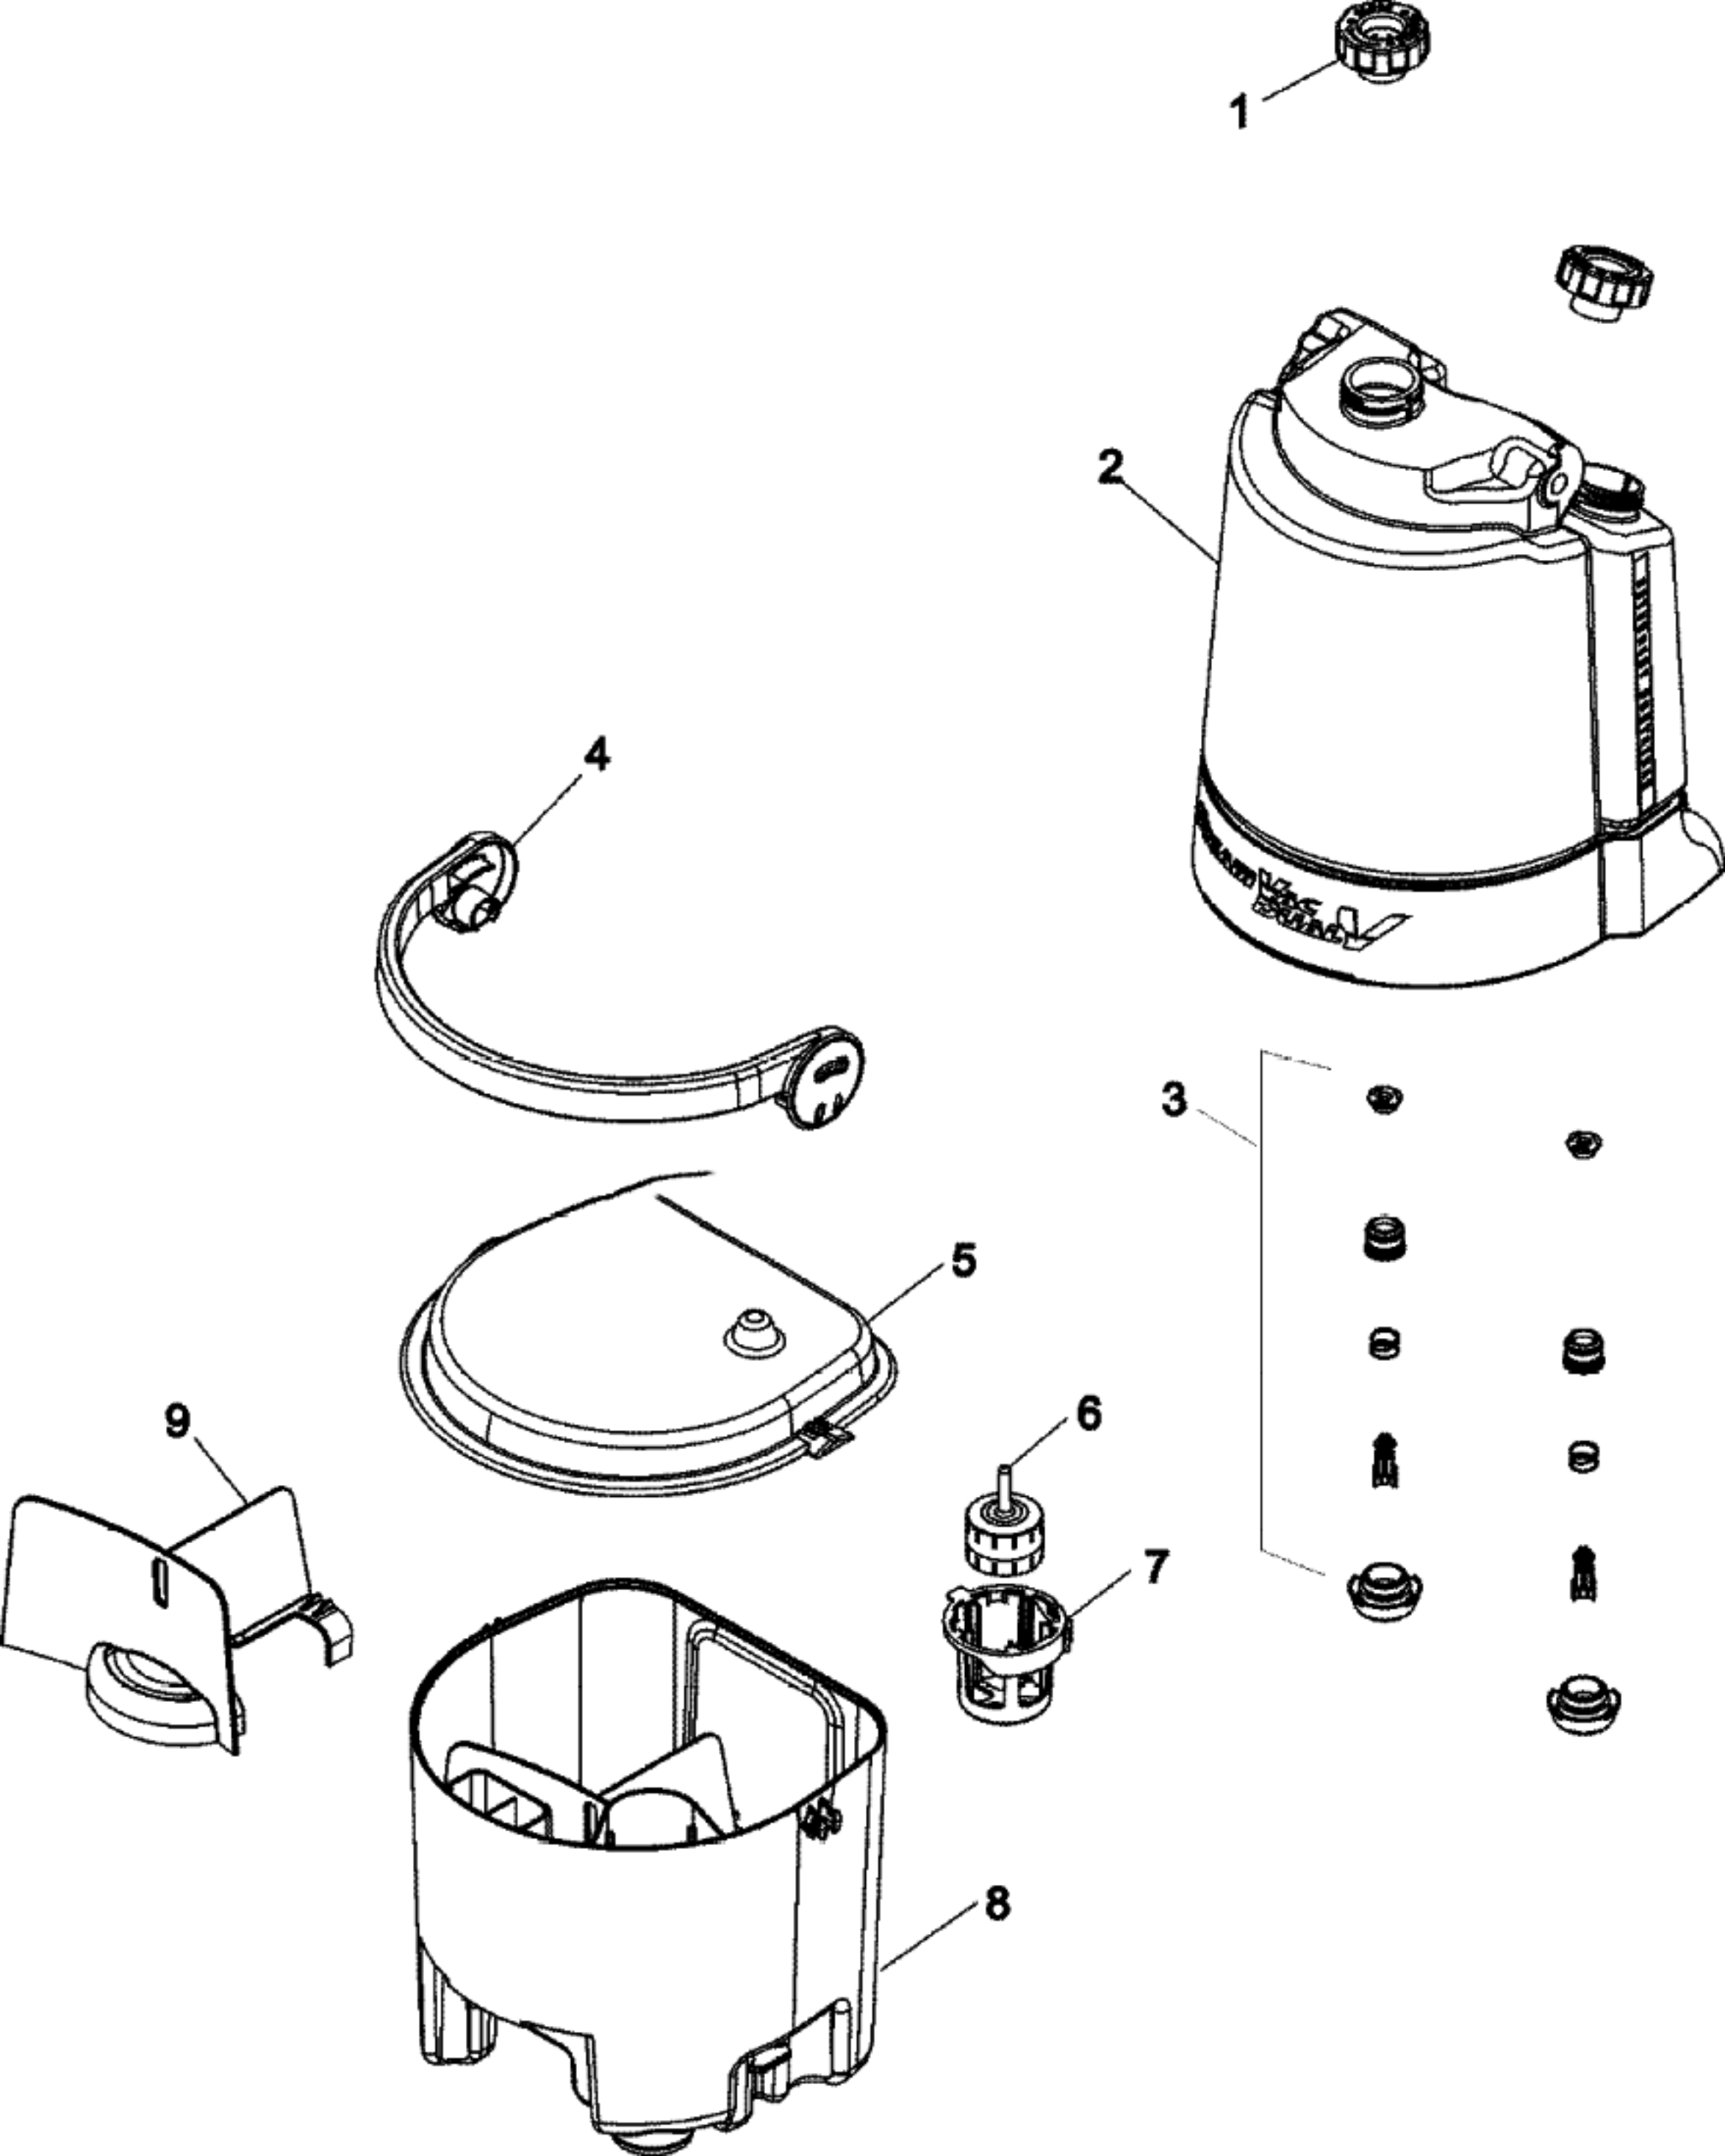

Graphic Title: UPPER HANDLE

Image	Key	Part Number	Description	Substitution	Qty.
1	1	H-39458011	UPPER HDLE/REAR-F722		1
1	2	H-39442047	CORD WRAP-F7220		1
1	3	H-21447072	SCREW		7
1	4	H-38434030	CONTROL LEVER-F7220		1
1	5	H-28218051	MICRO SWITCH-F7220		1
1	6	H-36436023	UPPER HDL SUPP/ONLY		1
1	7	H-28267003	SWITCH-DBL ROCKER		1
1	8	H-38458065	SWITCH ROD-F7220		2
1	9	H-39466073	UPR HDL-FR W/TLS-NEW		1
1	10	H-52313107	LABEL-F7220		1
1	11	H-38421101	SWITCH BUTTON-F7220		2
1	12	H-36433168	TOOL HLDR - F7220		1
1	13	H-91001090	TOOL HOLDER COVER		1
1	14	H-48439002	TURBINE NOZZLE W/REL		1
1	15	H-46658005	UPR HDL SUP/SW-NEW		1
1	16	H-37922013	WIRE COVER - F7220		1
1	17	H-36433167	TOOL CADDY-F7220		1
1	18	H-21447239	SCREW		2
1	19	H-37276006	WAND COVER-SV III		1
1	20	H-38433074	TRIGGER-SV III'S		1
1	21	H-38312019	SPRING		1
1	22	H-43412007	NOZZLE/VALVE ASSEMBL		1
1	23	H-91001060	WAND VALVE ASSEMBLY		1
1	24	H-91001063	HOSE ASSEMBLY-CLEAR-SERVICE		1
1	25	H-43513010	CONNECTOR COUPLER SL		1

Image	Key	Part Number	Description	Substitution	Qty.
1	1	H-38764037	Metering Plate-Sand		1
1	2	H-41423021	Supply Tank Support		1
1	3	H-91001094	LOWER HANDLE FRONT		1
1	4	H-46658003	WIRING HARNESS ASSY		1
1	6	H-46583124	ATTACHMENT CORD		1
1	7	H-91001098	LOWER HANDLE REAR		1
1	8	H-21447019	SCREW-U3301/U4211		1
1	9	H-21447269	SCREW		6
1	10	H-32456001	TRUNNON SLEEVE F7220		2
1	11	H-36433169	CORD HOSE HOOK-LWER		1
1	12	H-34264006	INSULATOR F7220		1
1	13	H-43513013	PRESSURE VALVE-F7425		1
1	14	H-43582011	PUMP F7220&F7225		1
1	15	H-34264006	INSULATOR F7220		1
1	16	H-34285001	INSULATOR-F7425		1
1	17	H-38681010	T CONNECTOR -F7425		1
1	18	H-34264007	INSULATOR F7220		1
1	19	H-25411015	HOSE CSSCONNT ASY		4
1	20	H-43523004	QUICK DISCONNECT ASY		1
1	21	H-43491046	QUICK DISCON/TUBING		1
1	22	H-66173011	TUBING-6.750 LONG	90001101	1
1	23	H-66173013	TUBING-22.250 LONG		1
1	24	H-66173011	TUBING-6.750 LONG	90001101	1