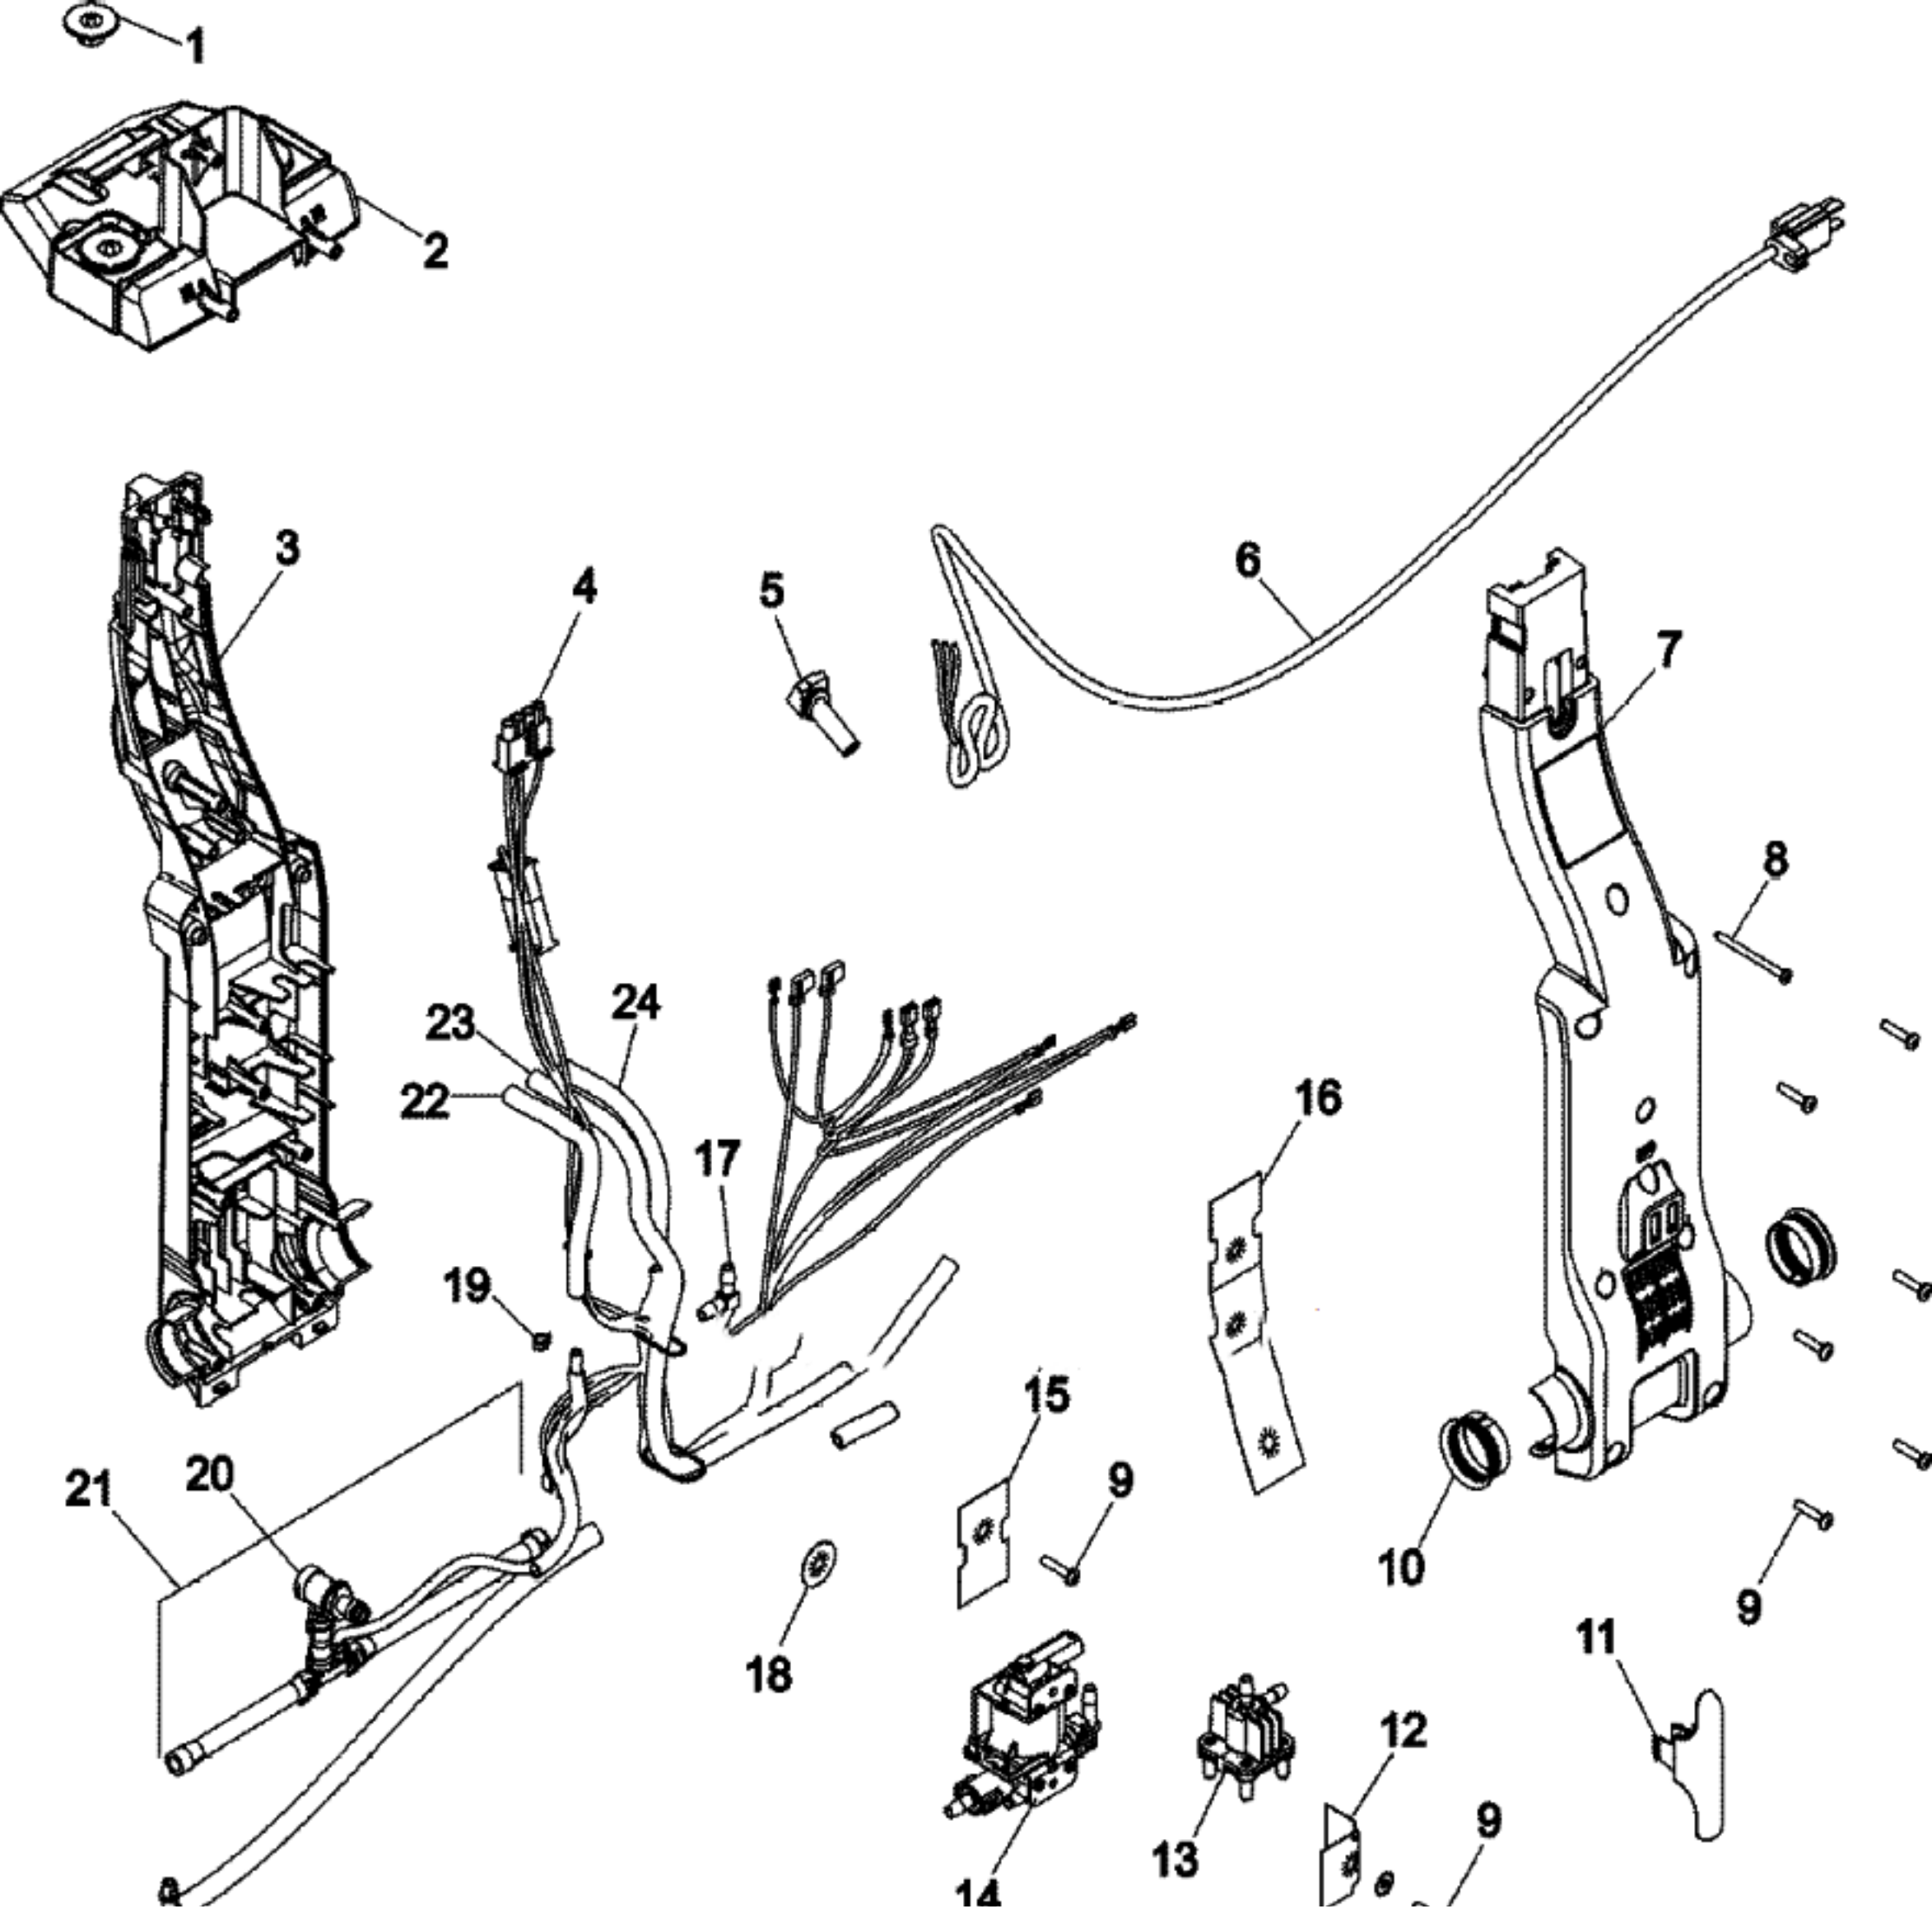

----- Manual continues below part list -----

Available Replacement Parts for HOOVER F7410-900

[HR-2405](#)

Brush Block, Green 6-Bristle Extractor

Graphic Title: UPPER HANDLE

Image	Key	Part Number	Description	Substitution	Qty.
1	1	H-39458011	UPPER HDLE/REAR-F722		1
1	2	H-39442047	CORD WRAP-F7220		1
1	3	H-21447072	SCREW		7
1	4	H-38434030	CONTROL LEVER-F7220		1
1	5	H-28218051	MICRO SWITCH-F7220		1
1	6	H-36436023	UPPER HDL SUPP/ONLY		1
1	7	H-28267003	SWITCH-DBL ROCKER		1
1	8	H-38458065	SWITCH ROD-F7220		2
1	9	H-39466073	UPR HDL-FR W/TLS-NEW		1
1	10	H-52313107	LABEL-F7220		1
1	11	H-38421101	SWITCH BUTTON-F7220		2
1	12	H-36433168	TOOL HLDR - F7220		1
1	13	H-91001090	TOOL HOLDER COVER		1
1	14	H-48439002	TURBINE NOZZLE W/REL		1
1	15	H-46658005	UPR HDL SUP/SW-NEW		1
1	16	H-37922013	WIRE COVER - F7220		1
1	17	H-36433167	TOOL CADDY-F7220		1
1	18	H-21447239	SCREW		2
1	19	H-37276006	WAND COVER-SV III		1
1	20	H-38433074	TRIGGER-SV III'S		1
1	21	H-38312019	SPRING		1
1	22	H-43412007	NOZZLE/VALVE ASSEMBL		1
1	23	H-91001060	WAND VALVE ASSEMBLY		1
1	24	H-91001063	HOSE ASSEMBLY-CLEAR-SERVICE		1
1	25	H-43513010	CONNECTOR COUPLER SL		1