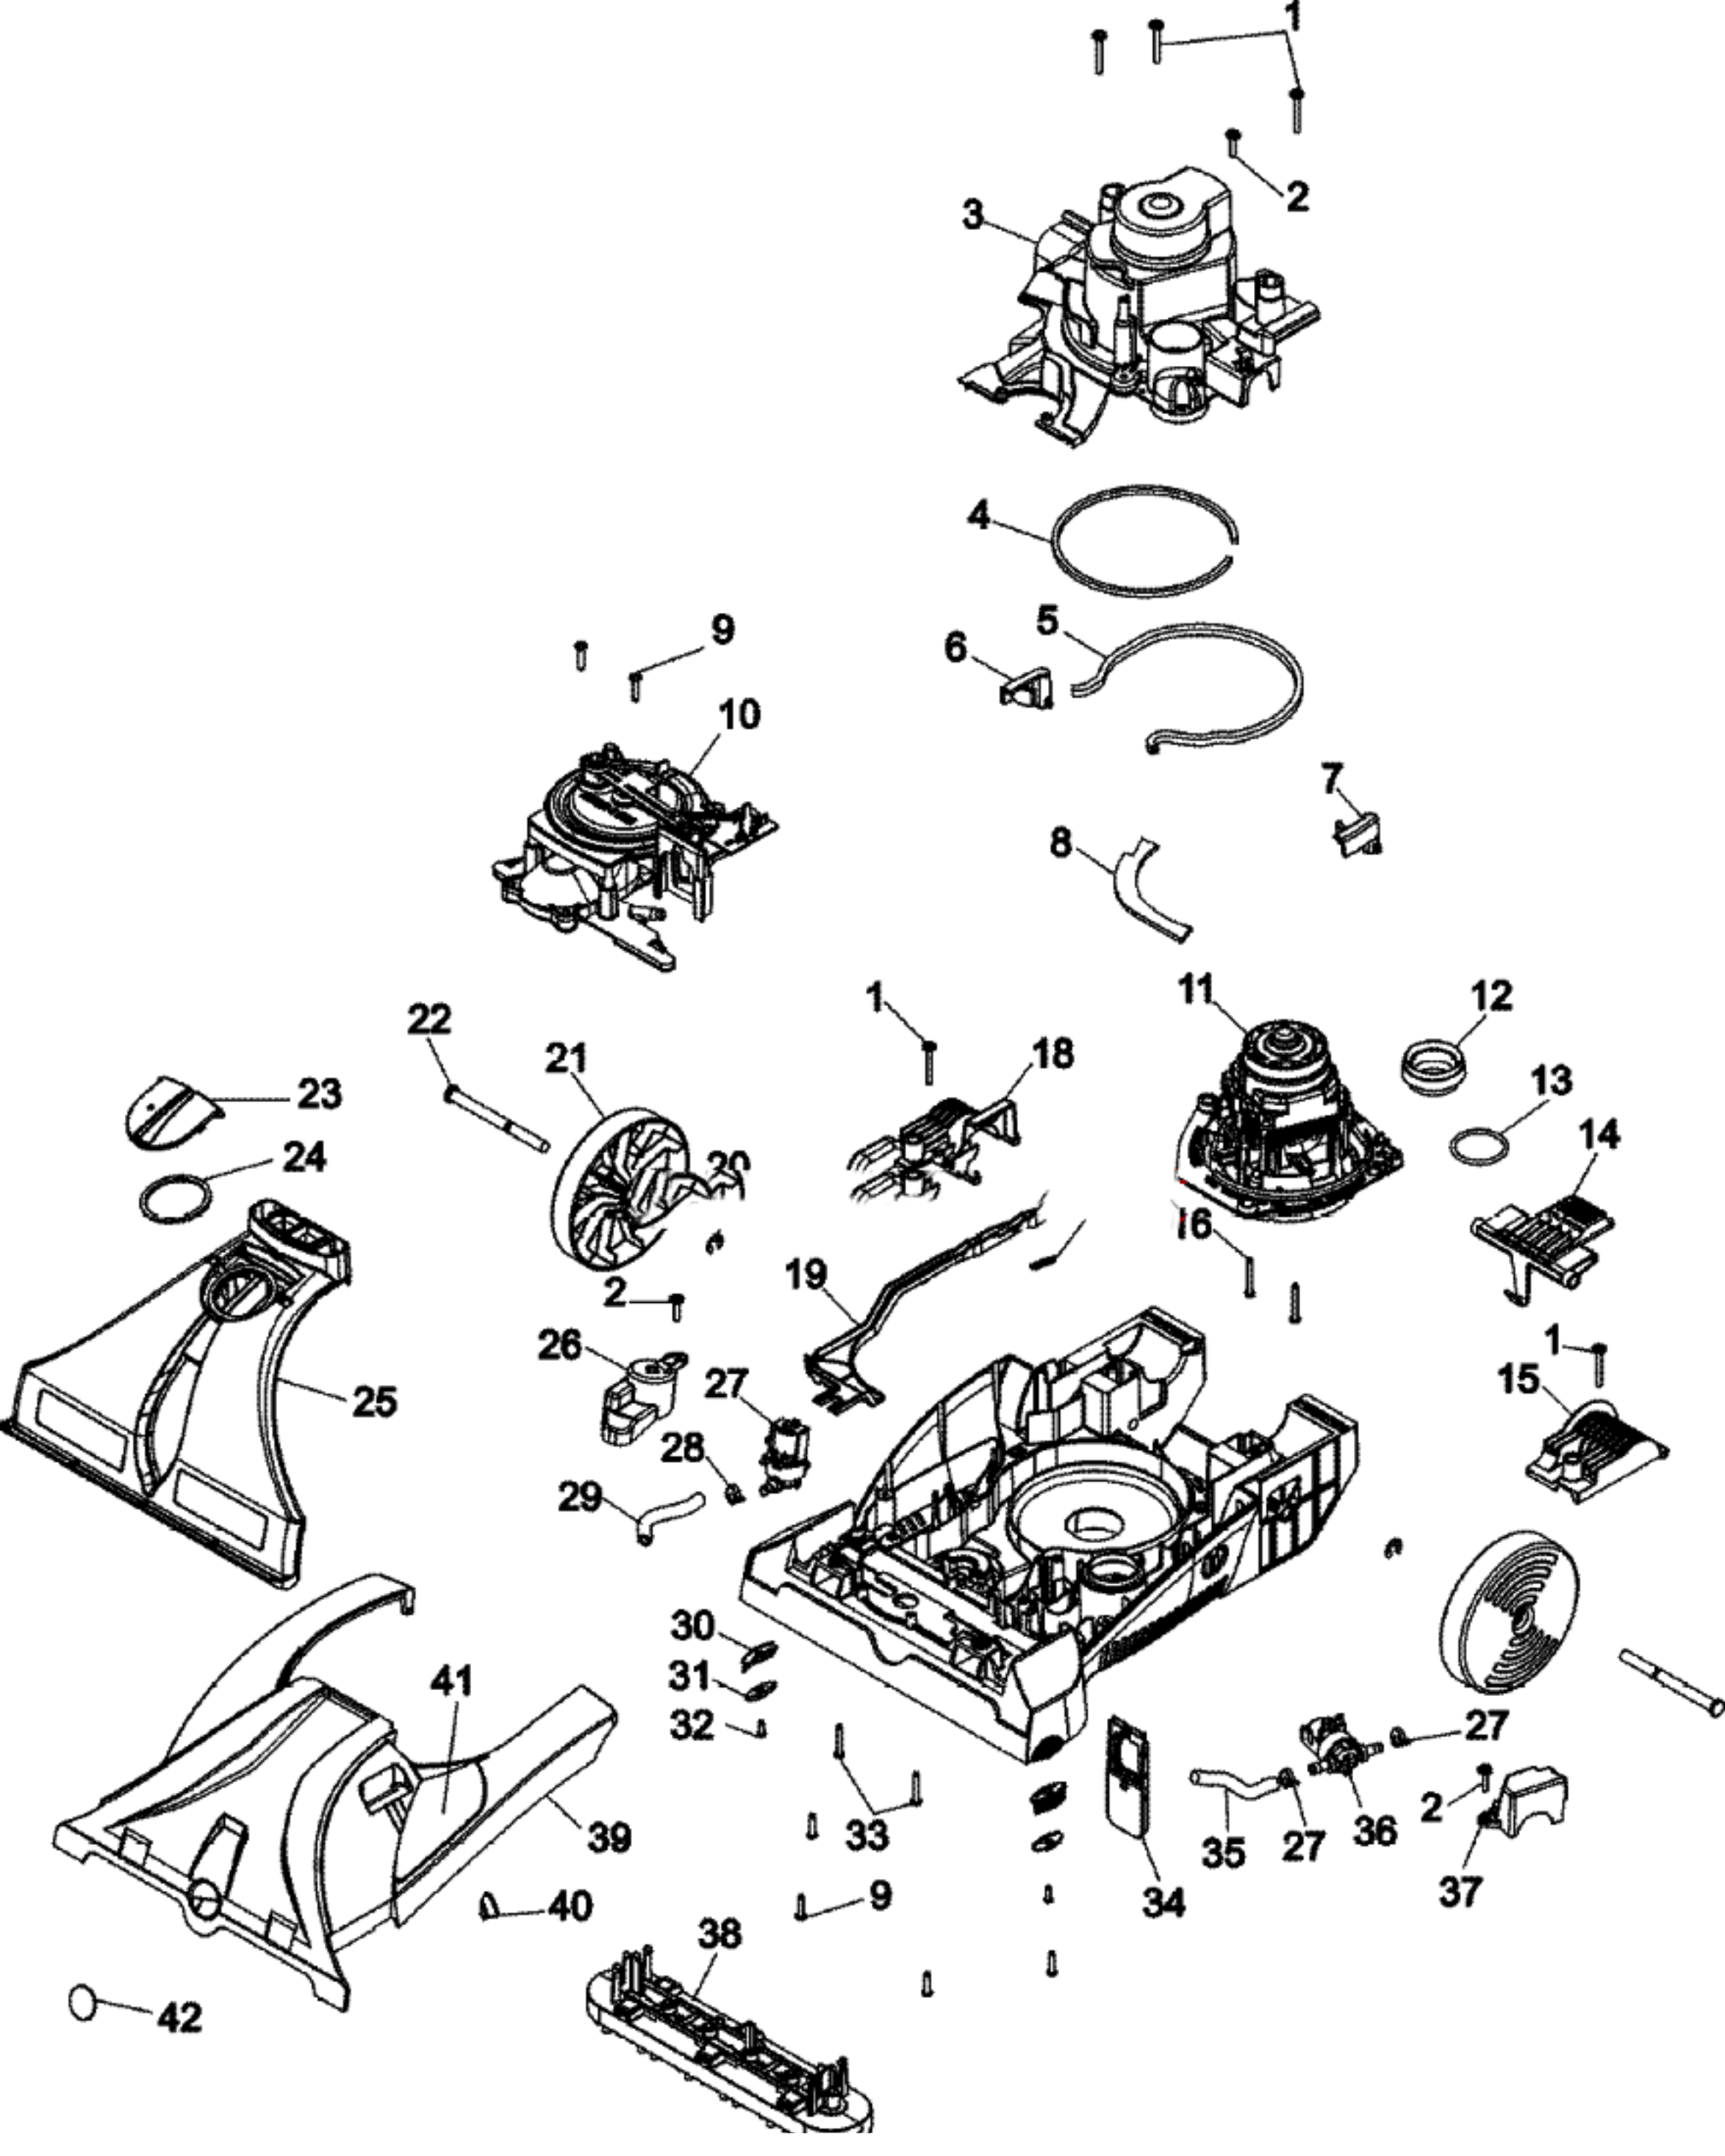

Graphic Title: FOOT

Image	Key	Part Number	Description	Substitution	Qty.
1	1	H-23149004	TAPPING SCREW W/WSH		5
1	2	H-23149002	SCREW-SELF TAPPING		2
1	3	H-37196167	MOTOR COVER-F7425		1
1	4	H-34113004	MOTOR SEAL		1
1	5	H-38781067	MOTOR SEAL F-7220		1
1	6	H-36153081	REC TNK LATCH-RH-AG		1
1	7	H-36153080	REC TNK LATCH-LH-AG		1
1	8	H-38781074	SEAL-CUT-INNER-F7220		1
1	9	H-21447217	SCREW-SELF TAPPING		2
1	10	H-91001097	TURBINE AND GEAR ASY		1
1	11	H-90001167	MOTOR ASSEM. COMP	43576197	1
1	12	H-38784063	STANDPIPE SEAL		1
1	13	H-25156521	O RING-F7220		1
1	14	H-38434035	HNDL REL PEDAL-F7220		1
1	15	H-91001084	TRUNNION BRACKET-LH		1
1	16	H-21479438	SCREW		2
1	17	H-38331006	SPRING-TURBINE ACT		1
1	18	H-91001080	TRUNNION BINE ACTUATOR		1
1	19	H-38458066	TURBINE ACTUATOR ARM		1
1	20	H-160017	LOCK RING		2
1	21	H-38522083	WHEEL-REAR-F7425		2
1	22	H-90001211	REAR AXLE-6 BRUSH-AY		2
1	23	H-91001091	DOOR - TOOL PORT		1
1	24	H-91001062	NOZZLE ASSEMBLY - 6 BRUSH		1
1	25	H-91001092	SOLENOID COVER - RH		1
1	26	H-25686056	SOLUTION VALVE-F7220		1
1	27	H-25411015	HOSE CLMP		4
1	28	H-66173011	TUBING-6.750 LONG	90001101	1
1	29	H-92001266	GROOMERS		2
1	30	H-92001267	GROOMER PLATE		2
1	31	H-21447217	SCREW-SELF TAPPING		2
1	32	H-21447268	SCREW		2
1	33	H-43613018	FILTER CASSETTE & SCREEN ASSM		1
1	34	H-66173011	TUBING-6.750 LONG	90001101	1
1	35	H-25686056	SOLUTION VALVE-F7220		1