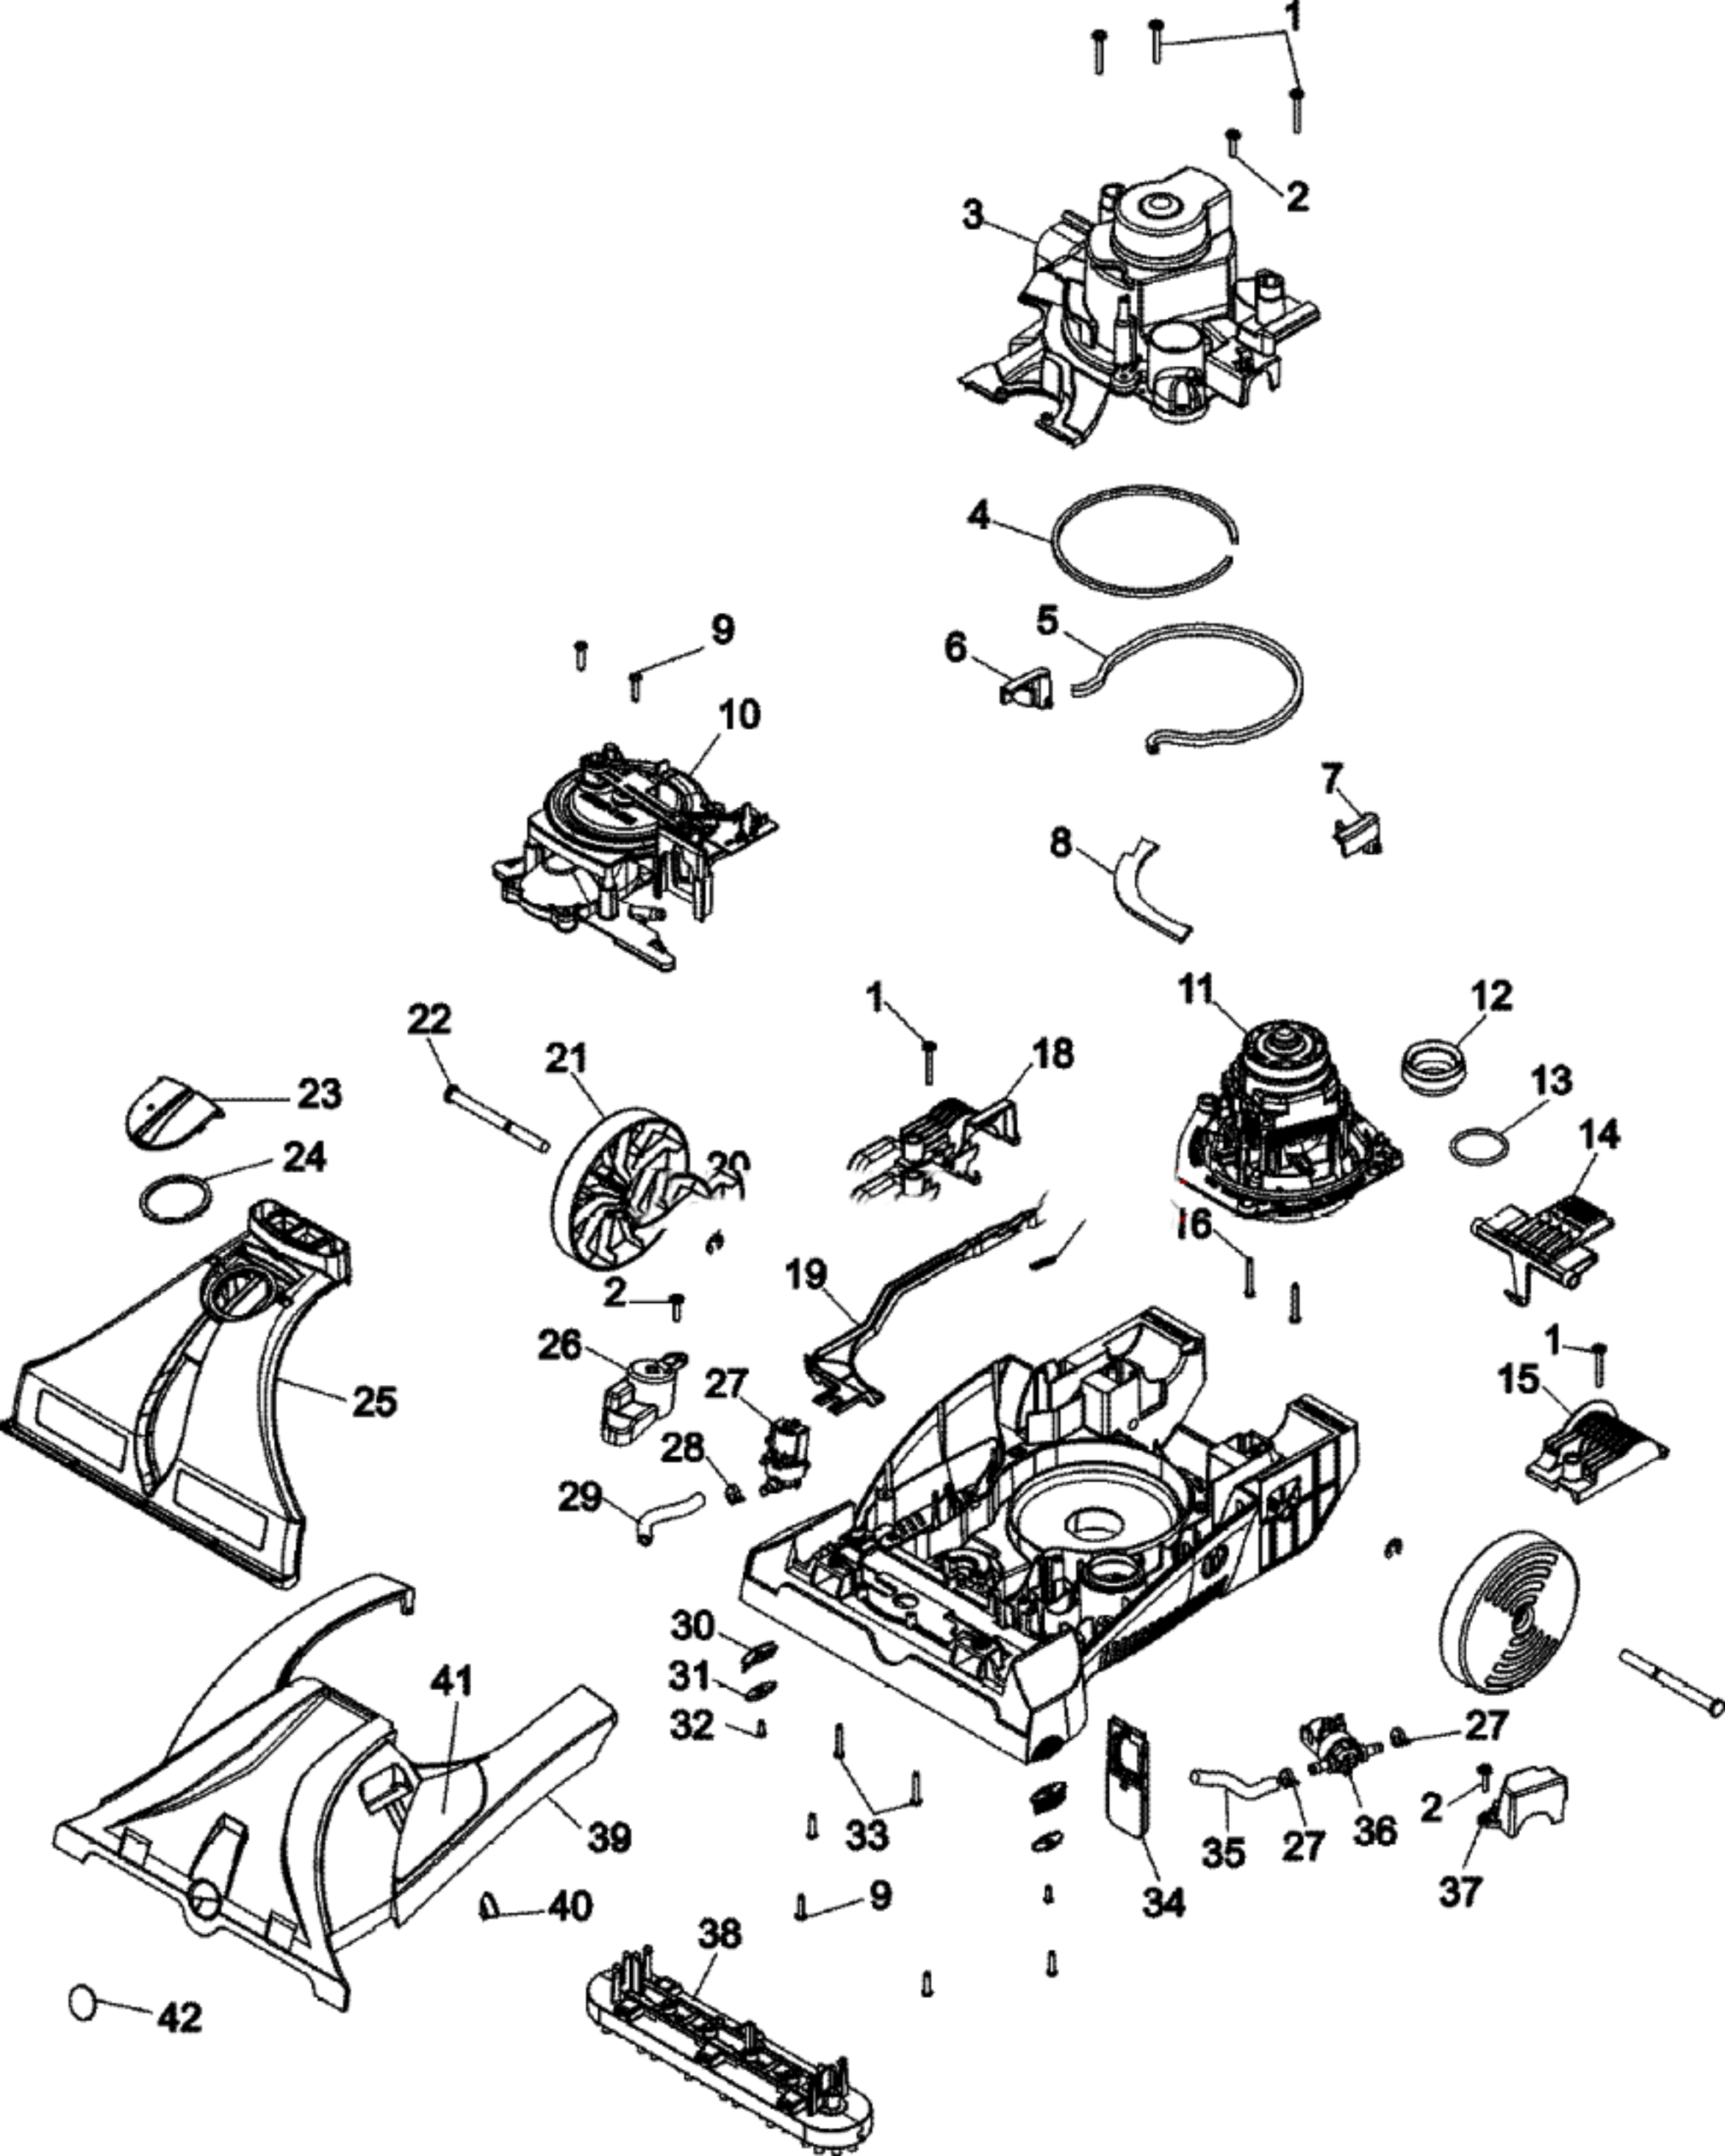

Graphic Title: FOOT

Image	Key	Part Number	Description	Substitution	Qty.
1	1	H-23149004	TAPPING SCREW W/WSH		5
1	2	H-23149002	SCREW-SELF TAPPING		2
1	3	H-37196167	MOTOR COVER-F7425		1
1	4	H-34113004	MOTOR SEAL		1
1	5	H-38781067	MOTOR SEAL F-7220		1
1	6	H-36153081	REC TNK LATCH-RH-AG		1
1	7	H-36153080	REC TNK LATCH-LH-AG		1
1	8	H-38781074	SEAL-CUT-INNER-F7220		1
1	9	H-21447217	SCREW-SELF TAPPING		2
1	10	H-91001097	TURBINE AND GEAR ASY		1
1	11	H-90001167	MOTOR ASSEM. COMP	43576197	1
1	12	H-38784063	STANDPIPE SEAL		1
1	13	H-25156521	O RING-F7220		1
1	14	H-38434035	HNDL REL PEDAL-F7220		1
1	15	H-91001084	TRUNNION BRACKET-LH		1
1	16	H-21479438	SCREW		2
1	17	H-38331006	SPRING-TURBINE ACT		1
1	18	H-91001080	TRUNNION BINE ACTUATOR		1
1	19	H-38458066	TURBINE ACTUATOR ARM		1
1	20	H-160017	LOCK RING		2
1	21	H-38522083	WHEEL-REAR-F7425		2
1	22	H-90001211	REAR AXLE-6 BRUSH-AY		2
1	23	H-91001091	DOOR - TOOL PORT		1
1	24	H-91001062	NOZZLE ASSEMBLY - 6 BRUSH		1
1	25	H-91001092	SOLENOID COVER - RH		1
1	26	H-25686056	SOLUTION VALVE-F7220		1
1	27	H-25411015	HOSE CLMP		4
1	28	H-66173011	TUBING-6.750 LONG	90001101	1
1	29	H-92001266	GROOMERS		2
1	30	H-92001267	GROOMER PLATE		2
1	31	H-21447217	SCREW-SELF TAPPING		2
1	32	H-21447268	SCREW		2
1	33	H-43613018	FILTER CASSETTE & SCREEN ASSM		1
1	34	H-66173011	TUBING-6.750 LONG	90001101	1
1	35	H-25686056	SOLUTION VALVE-F7220		1