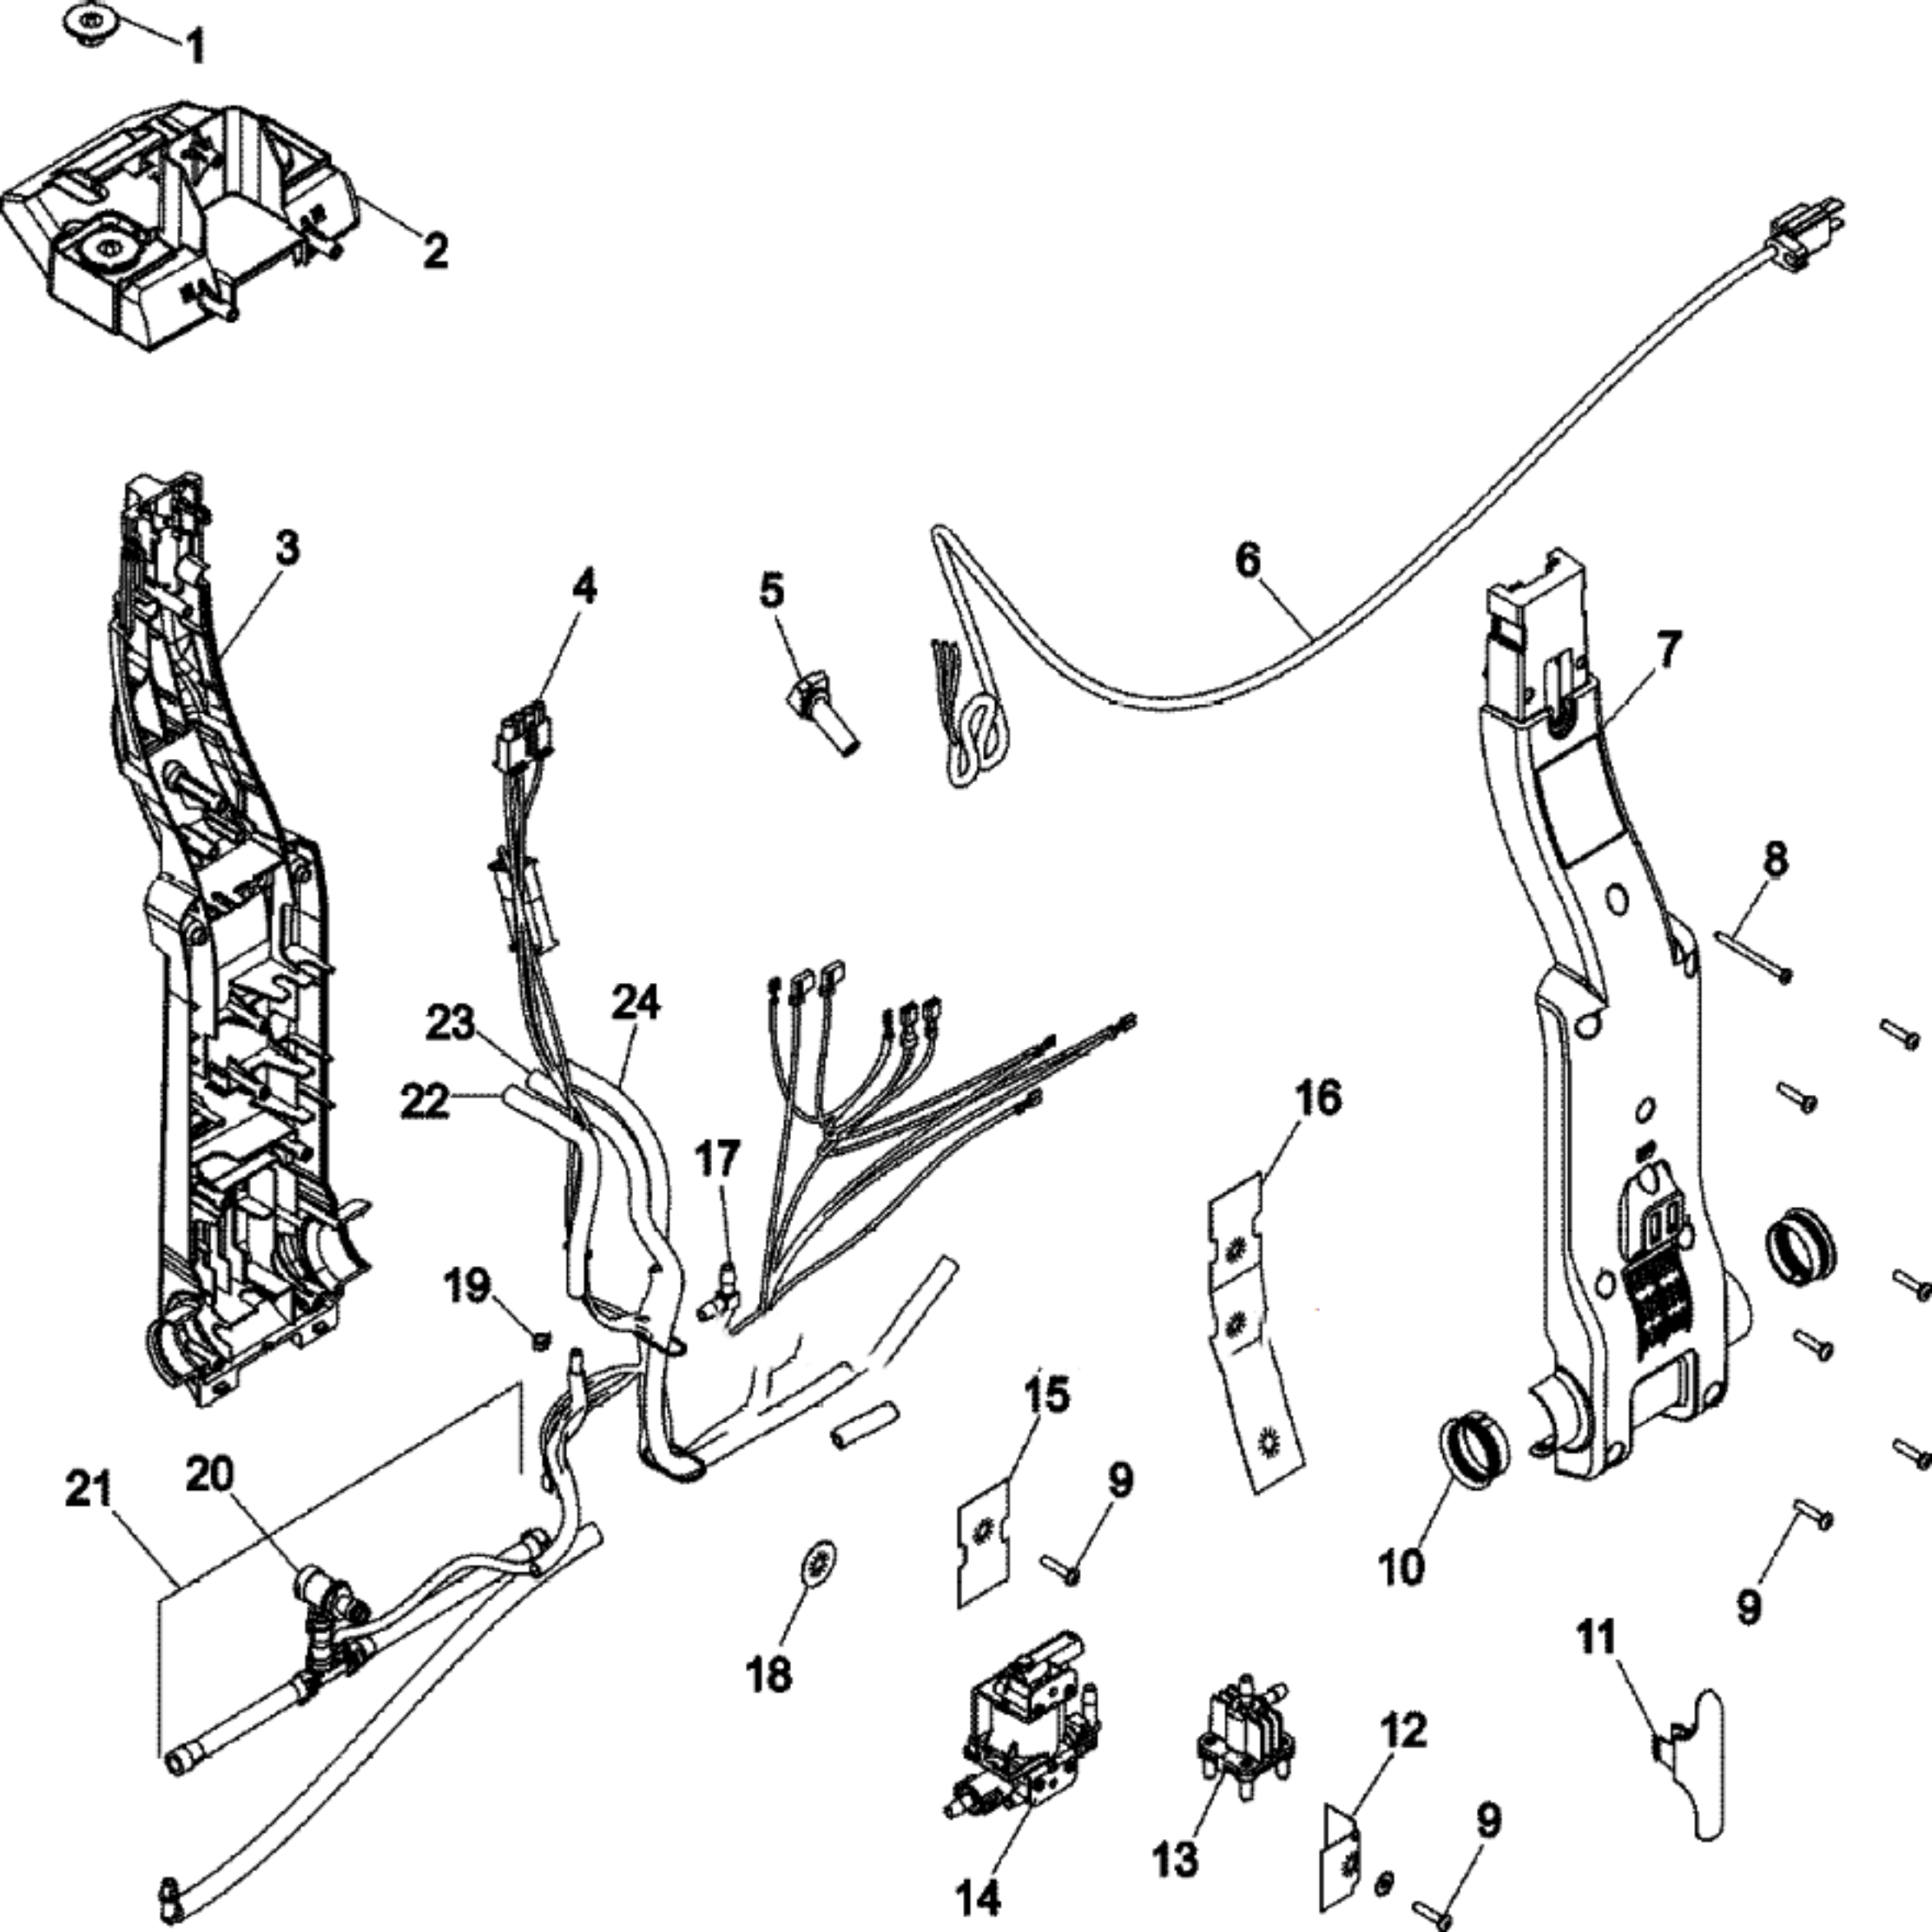

Graphic Title: UPPER HANDLE

Image	Key	Part Number	Description	Substitution	Qty.
1	1	H-39458011	UPPER HDLE/REAR-F722		1
1	2	H-39442047	CORD WRAP-F7220		1
1	3	H-21447072	SCREW		7
1	4	H-38434030	CONTROL LEVER-F7220		1
1	5	H-28218051	MICRO SWITCH-F7220		1
1	6	H-36436023	UPPER HDL SUPP/ONLY		1
1	7	H-28267003	SWITCH-DBL ROCKER		1
1	8	H-38458065	SWITCH ROD-F7220		2
1	9	H-39466073	UPR HDL-FR W/TLS-NEW		1
1	10	H-52313107	LABEL-F7220		1
1	11	H-38421101	SWITCH BUTTON-F7220		2
1	12	H-36433168	TOOL HLDR - F7220		1
1	13	H-91001090	TOOL HOLDER COVER		1
1	14	H-48439002	TURBINE NOZZLE W/REL		1
1	15	H-46658005	UPR HDL SUP/SW-NEW		1
1	16	H-37922013	WIRE COVER - F7220		1
1	17	H-36433167	TOOL CADDY-F7220		1
1	18	H-21447239	SCREW		2
1	19	H-37276006	WAND COVER-SV III		1
1	20	H-38433074	TRIGGER-SV III'S		1
1	21	H-38312019	SPRING		1
1	22	H-43412007	NOZZLE/VALVE ASSEMBL		1
1	23	H-91001060	WAND VALVE ASSEMBLY		1
1	24	H-91001063	HOSE ASSEMBLY-CLEAR-SERVICE		1
1	25	H-43513010	CONNECTOR COUPLER SL		1

Image	Key	Part Number	Description	Substitution	Qty.
1	1	H-38764037	Metering Plate-Sand		1
1	2	H-41423021	Supply Tank Support		1
1	3	H-91001094	LOWER HANDLE FRONT		1
1	4	H-46658003	WIRING HARNESS ASSY		1
1	6	H-46583124	ATTACHMENT CORD		1
1	7	H-91001098	LOWER HANDLE REAR		1
1	8	H-21447019	SCREW-U3301/U4211		1
1	9	H-21447269	SCREW		6
1	10	H-32456001	TRUNNON SLEEVE F7220		2
1	11	H-36433169	CORD HOSE HOOK-LWER		1
1	12	H-34264006	INSULATOR F7220		1
1	13	H-43513013	PRESSURE VALVE-F7425		1
1	14	H-43582011	PUMP F7220&F7225		1
1	15	H-34264006	INSULATOR F7220		1
1	16	H-34285001	INSULATOR-F7425		1
1	17	H-38681010	T CONNECTOR -F7425		1
1	18	H-34264007	INSULATOR F7220		1
1	19	H-25411015	HOSE CSSCONNT ASY		4
1	20	H-43523004	QUICK DISCONNECT ASY		1
1	21	H-43491046	QUICK DISCON/TUBING		1
1	22	H-66173011	TUBING-6.750 LONG	90001101	1
1	23	H-66173013	TUBING-22.250 LONG		1
1	24	H-66173011	TUBING-6.750 LONG	90001101	1