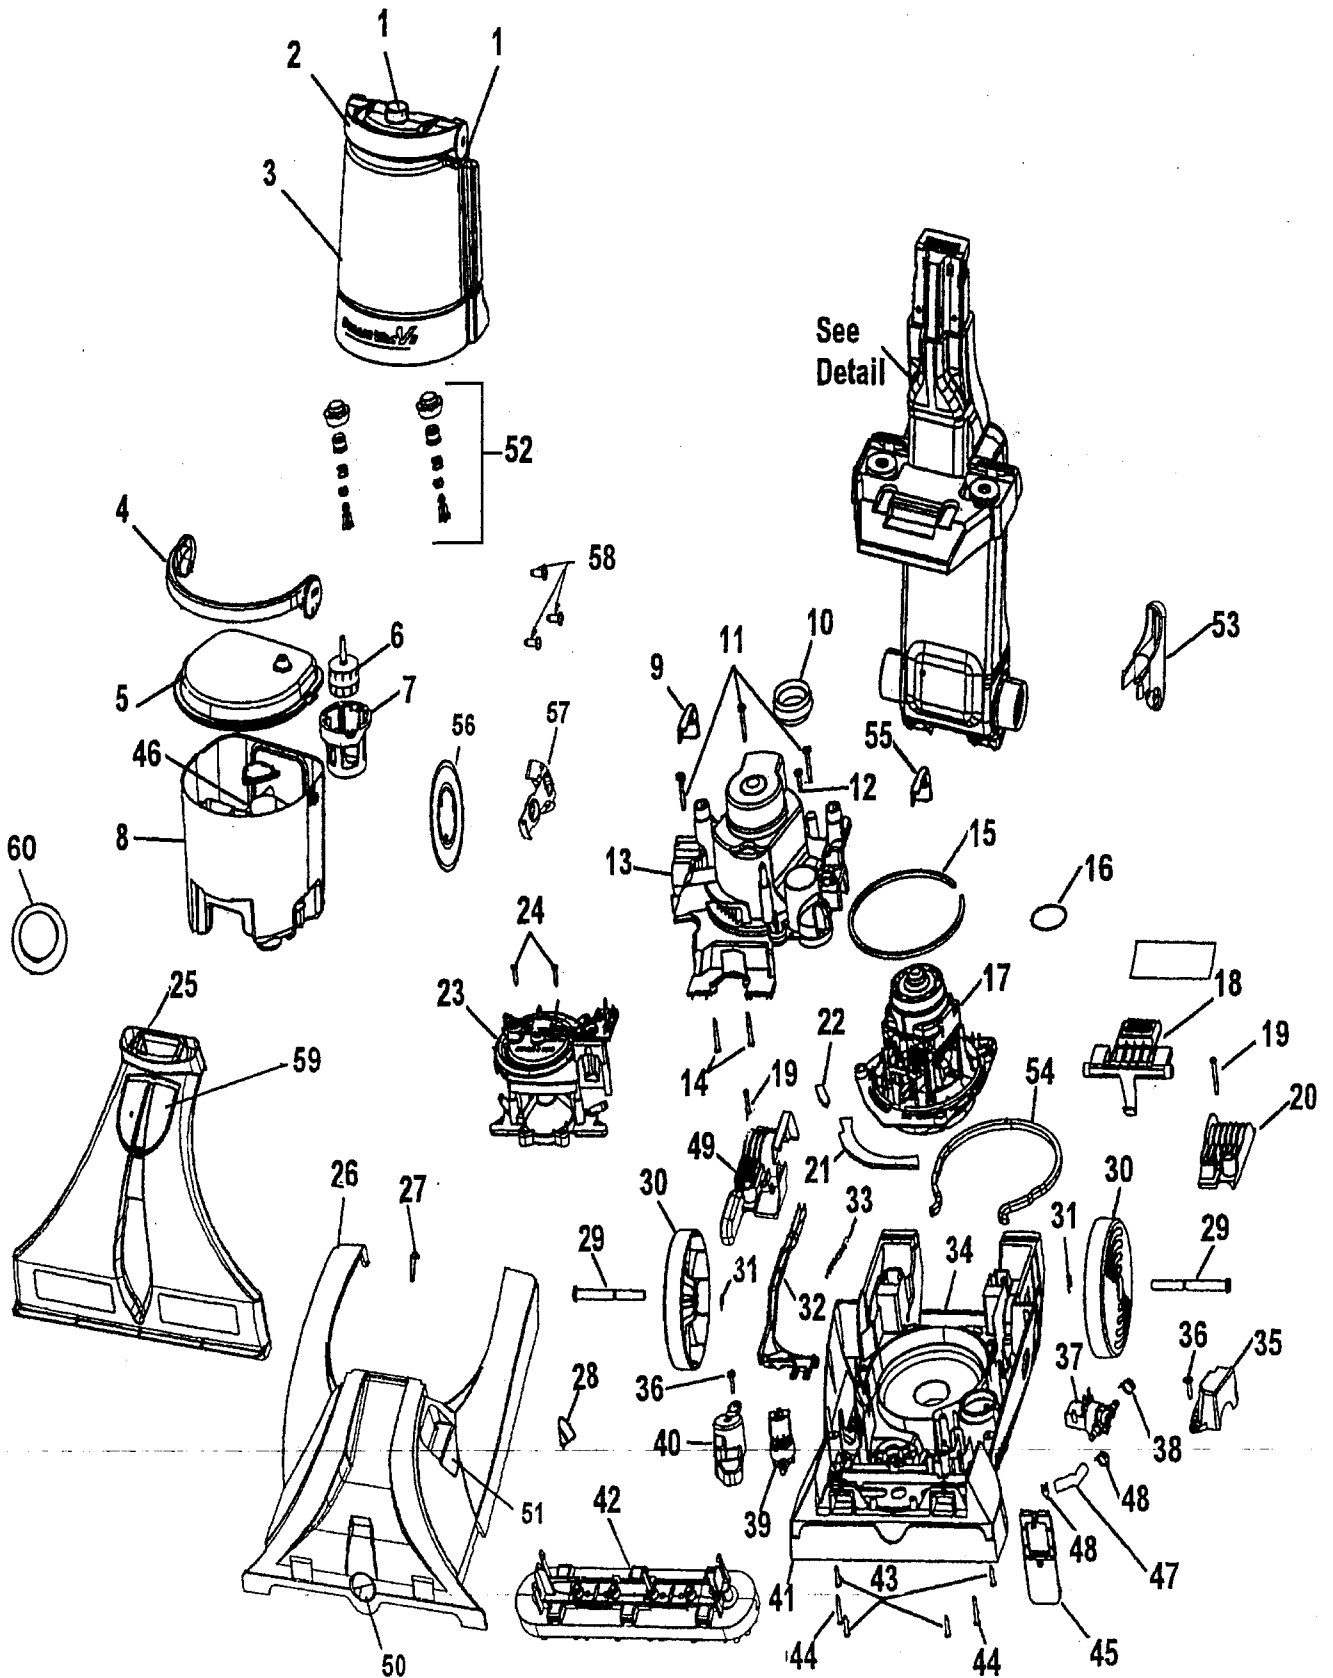

Steam Vac V2

Models F7425-900, F7426-900, F7430-900, F7431-900
F7440-900, F7441-980, F7443-940

Steam Vac V2

**Models F7425-900, F7426-900, F7430-900, F7431-900
F7440-900, F7441-980, F7443-940**