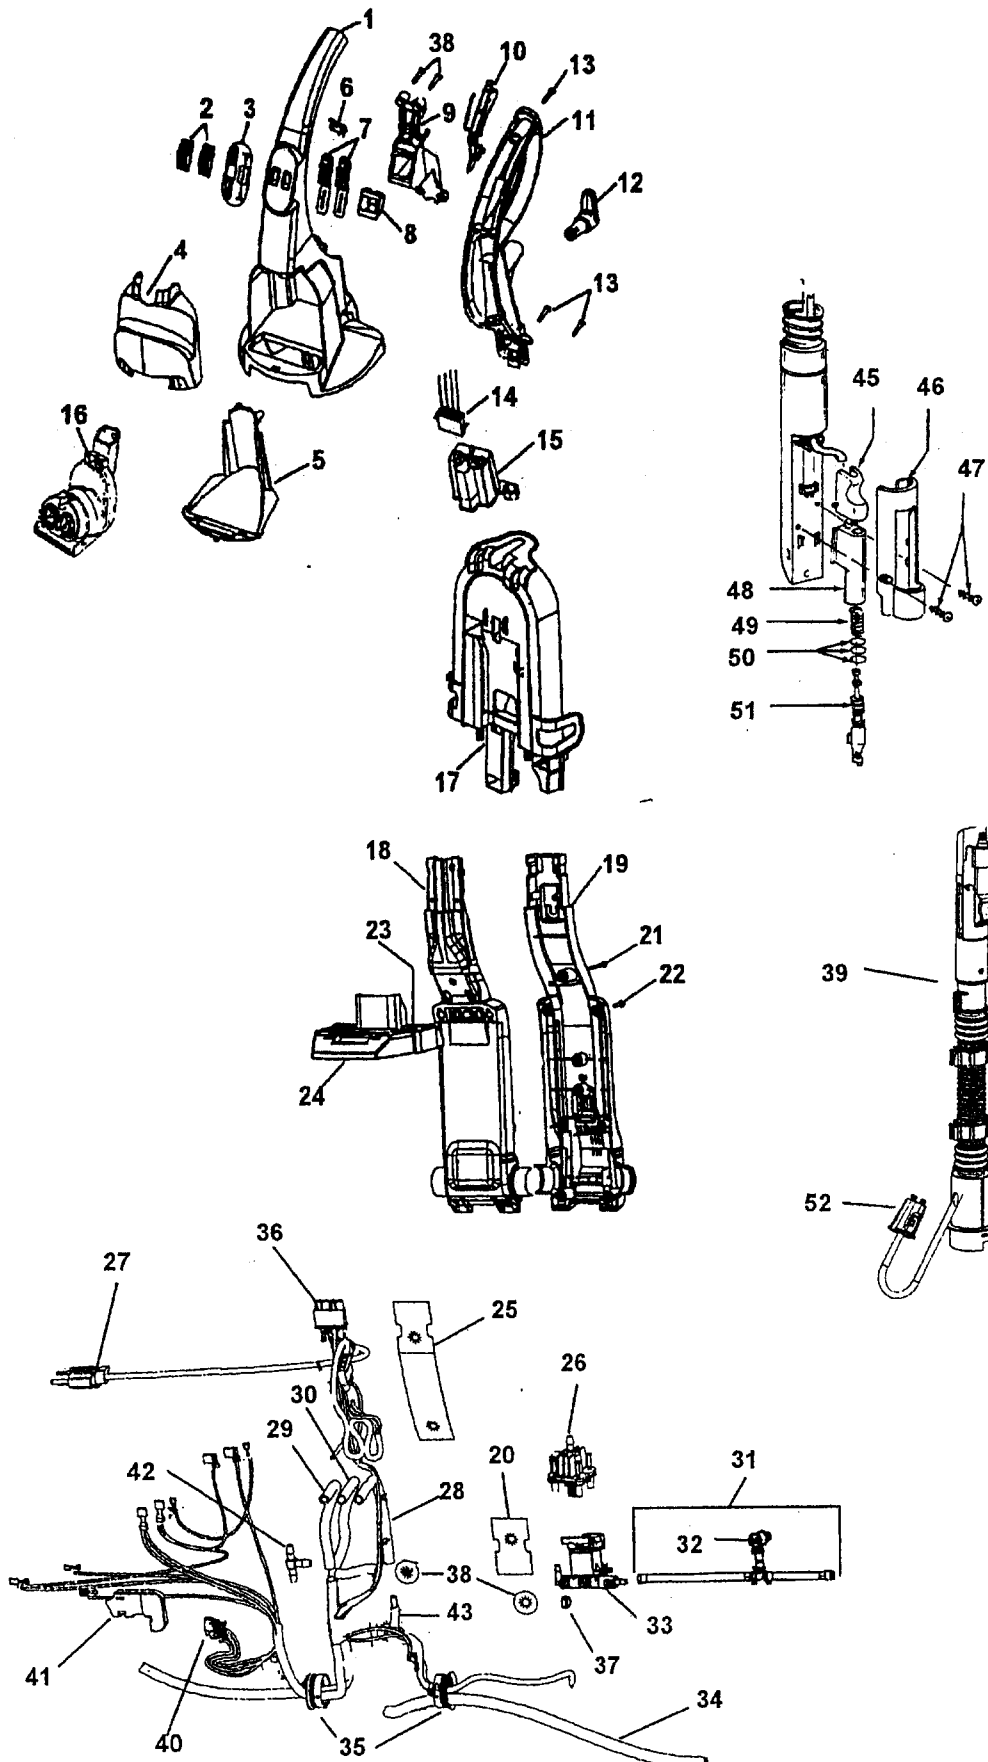

Steam Vac V2

Models F7425-900, F7426-900, F7430-900
F7431-900, F7440-980, F7441-980,
F7443-940

Steam Vac V2

**Models F7425-900, F7426-900, F7430-900
F7431-900, F7440-980, F7441-980,
F7443-940**

Ref. No.	Part No.	Description
1.	39466074	Upper Handle Assembly- Front (Includes items 2, 3, 6, 7, 8, 9, 10)
2.	38421101	Switch Button (2)
3.	52313108	Label
4.	37276016	Tool Holder Cover
5.	36433168	Tool Holder
6.	28218051	Switch
7.	38458065	Switch Rod (2)
8.	28267003	Switch
9.	46658005	Upper Handle Support / Switch Assem. (Includes items 6, 8, 10 and wiring harness
	36436023	Support (Only - as shown)
10.	38434030	Control Lever
11.	39458011	Upper Handle - Rear
12.	39442047	Cord Wrap
13.	21447072	* Screw
14.	N/A	Included with item 9.
15.	37922013	Wire Cover
16.	48439002	Turbine Nozzle – F7425-900, F7426-900, F7430-900, F7431-900, F7443-900
	48439003	Turbine Nozzle – F7440-980, F7441-980
17.	36433167	Tool Caddy
18.	39466076	Lower Handle - Front
19.	39466081	Lower Handle - Rear
20.	34264006	Insulator
21.	21447019	* Screw
22.	21447269	Screw
23.	38764031	Metering Plate – ABE
	38764036	Metering Plate – AFS – F7441-980
	25156522	O Ring
24.	41423017	Supply Tank Support (Includes items 28, 29, & 30)
	41423019	Supply Tank Support (Includes items 28, 29, & 30) - Models produced January 2003 and after. Ref: Service Bulletin 2-03
25.	34285001	Insulator
26.	43513013	Pressure Valve Assembly
27.	46583124	Attachment Cord Assembly
28.	66173011	Tubing - 6 3/4"
29.	66173011	Tubing - 6 3/4" (Trim to length)
30.	66173013	Tubing – 22 1/4 "Long
31.	43491046	Connector / Tubing Assembly with Quick Disconnect
32.	43523004	Quick Disconnect Assembly
33.	43582011	Pump Assembly