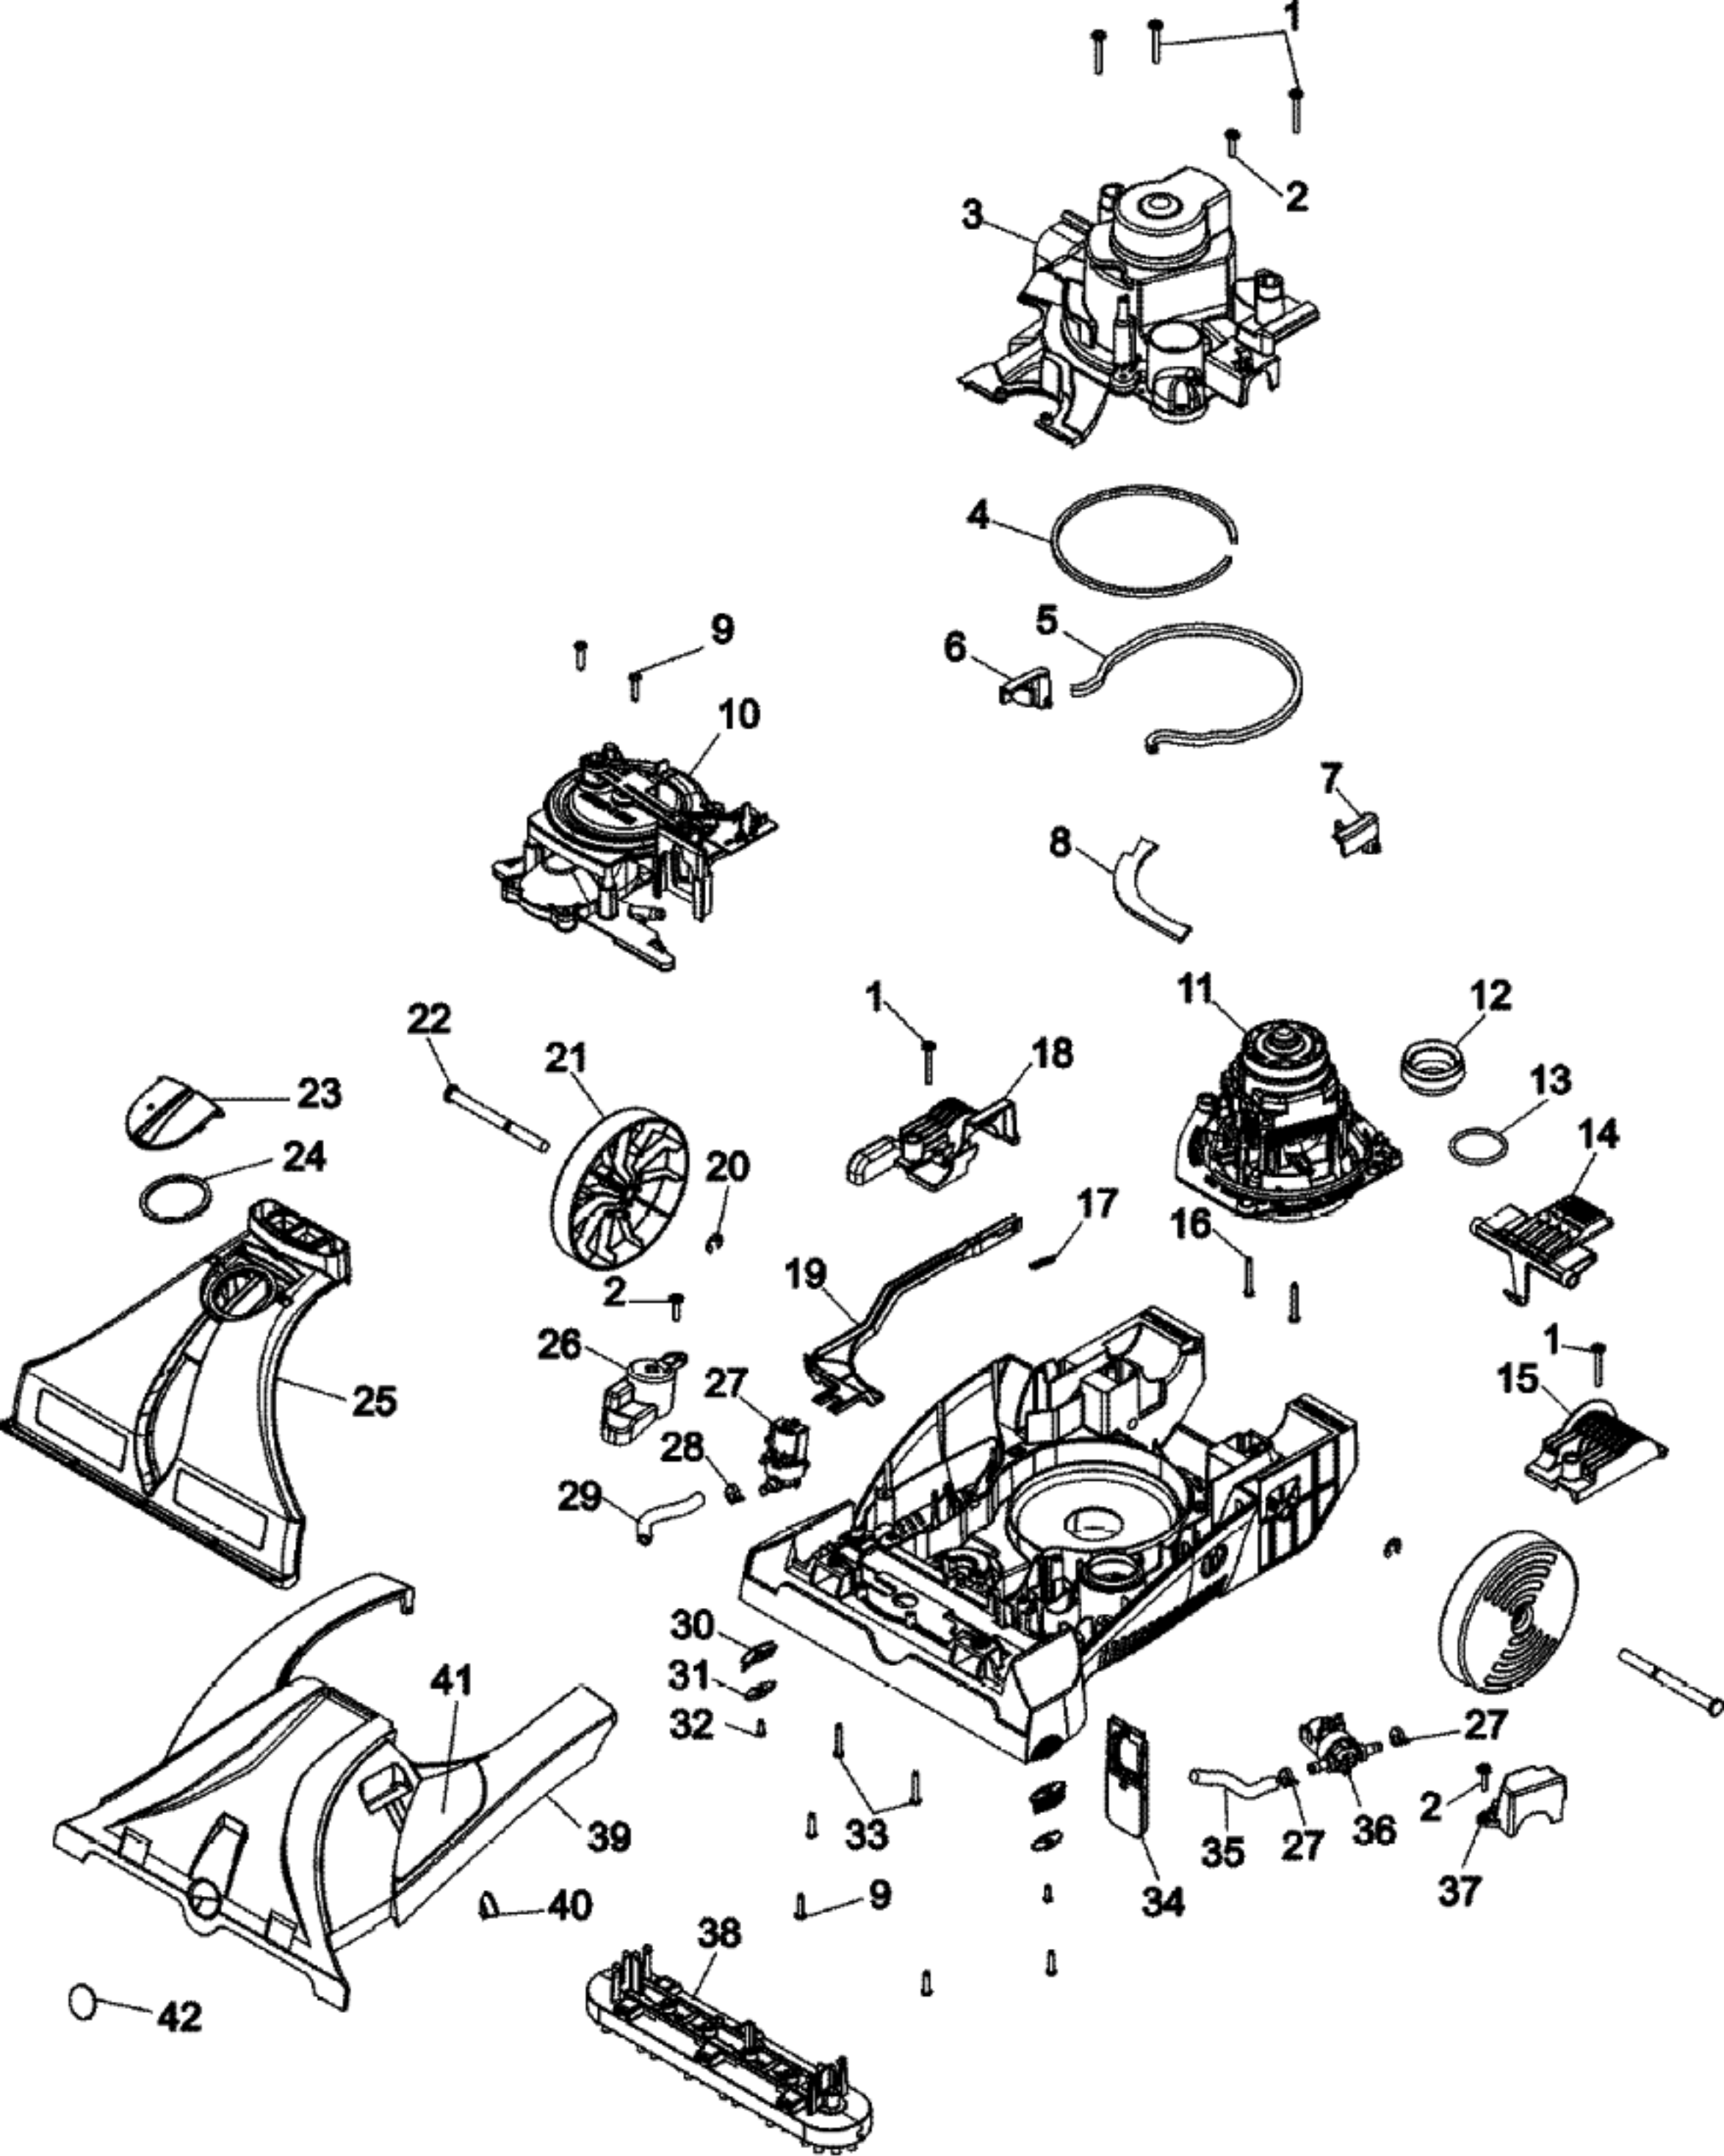

Model Number: F7427900

BOM/Serial #: F7427900

Graphic Title: FOOT

Image	Key	Part Number	Description	Substitution	Qty.
1	1	23149004	TAPPING SCREW W/WSH		5
1	2	23149002	SCREW-SELF TAPPING		2
1	3	92001318	MOTOR COVER-MV		1
1	4	34113004	MOTOR SEAL		1
1	5	38781067	MOTOR BASE SEAL		1
1	6	92001320	LATCH-RH-REC TANK-AHB		1
1	7	92001319	LATCH-LH-REC TANK-AHB		1
1	8	38781074	SEAL-CUT-INNER		1
1	9	21447217	SCREW-SELF TAPPING		2
1	10	91001097	TURBINE AND GEAR ASY		1
1	11	90001167	MOTOR ASSEM. COMP	43576197	1
1	12	38784063	STANDPIPE SEAL		1
1	13	25156521	O RING-F7220		1
1	14	92001321	HNDL REL PEDAL-AHB		1
1	15	92001322	TRUNNION BRCKT LH-MV		1
1	16	21479438	SCREW		2
1	17	38331006	SPRING-TURBINE ACT		1
1	18	92001323	TRUNNION BRCKT RH-MV		1
1	19	38458066	TURBINE ACTUATOR ARM		1
1	20	160017--	LOCK RING		2
1	21	38522099	WHEEL-REAR-MV		2
1	22	90001211	REAR AXLE-6 BRUSH-AY		2
1	23	92001325	DOOR-TOOL PORT-CP		1
1	24	38784091	SEAL-DOOR		1
1	25	91001096	NOZZLE ASY - 6 BRUSH		1
1	25	92001262	SQUEEGEE, HARD FLOOR		1
1	26	92001326	SOLENOID COVER RH-MV		1
1	27	25686056	SOLUTION VALVE-F7220		1
1	28	25411015	HOSE CLAMP		4
1	29	66173011	TUBING-6.750 LONG	90001101	1
1	30	92001266	GROOMERS		2
1	31	92001267	GROOMER PLATE		2
1	32	21447217	SCREW-SELF TAPPING		2
1	33	21447268	SCREW		2
1	34	43613018	FILTER CASSETTE & SCREEN ASSM		1