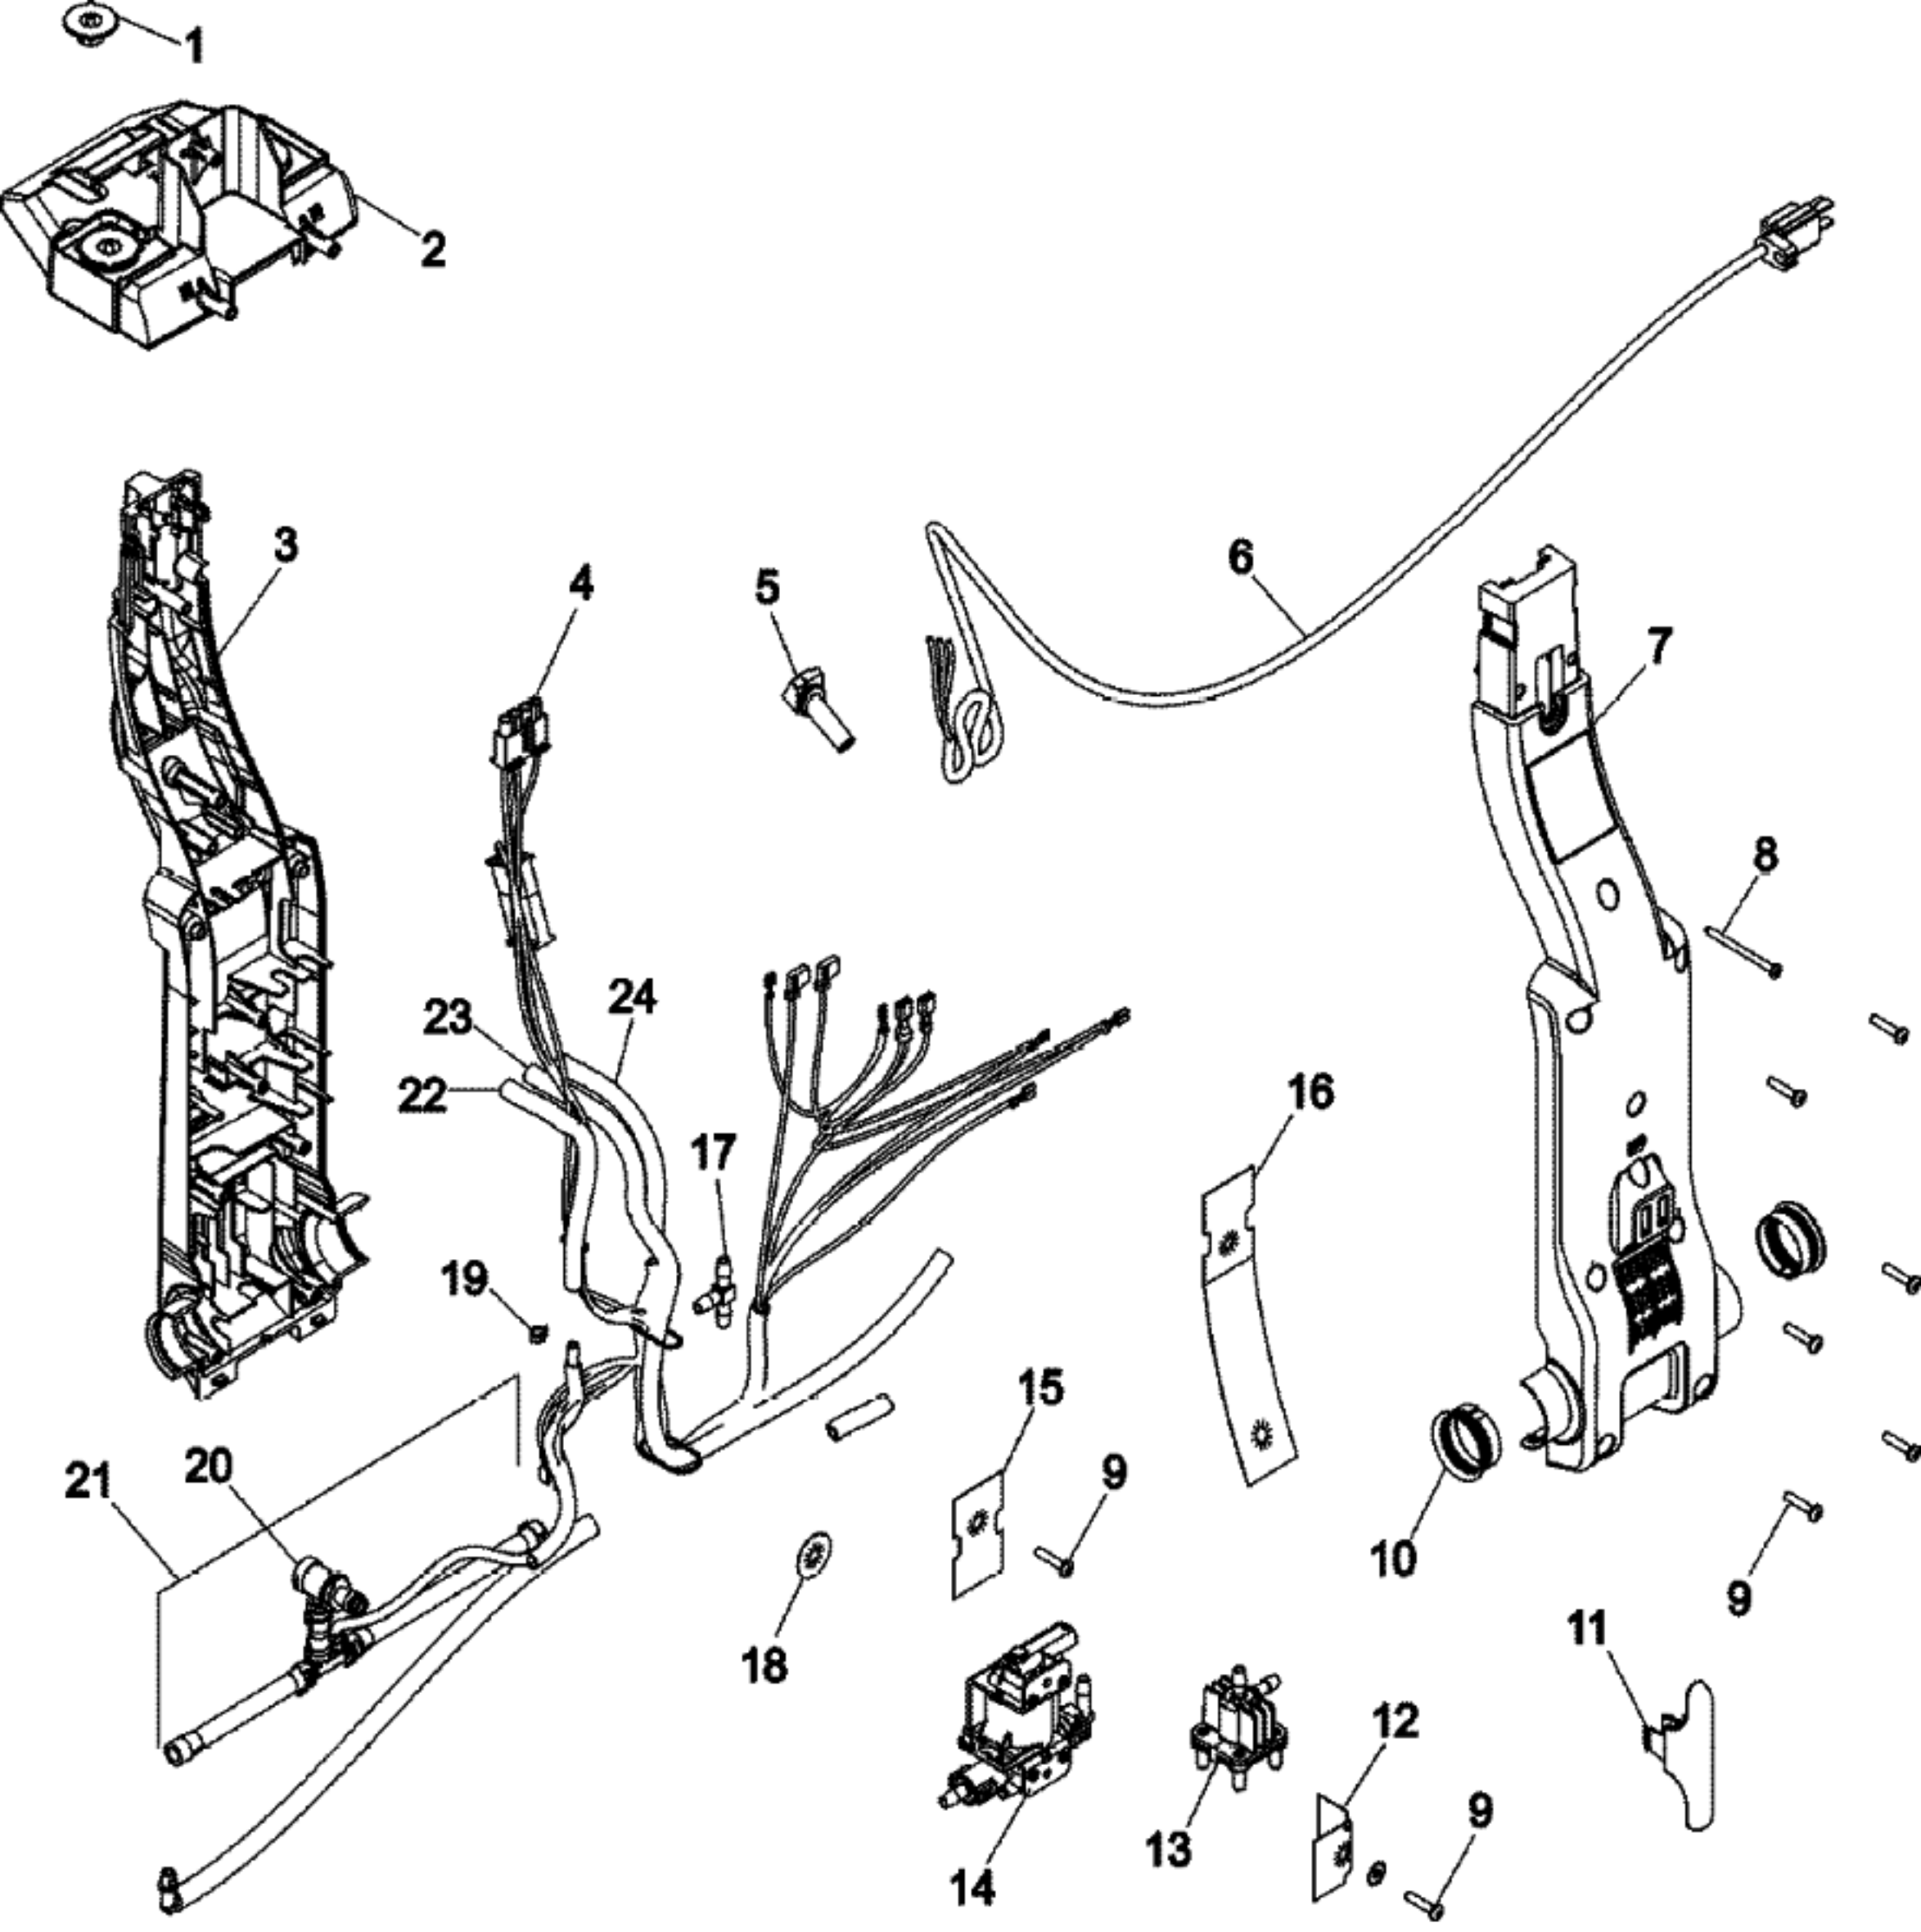

----- Manual continues below part list -----

Available Replacement Parts for HOOVER F7427-900

HR-7503	Water Tank
HR-2405	Brush Block, Green 6-Bristle Extractor

Model Number: F7427900

BOM/Serial #: F7427900

Graphic Title: UPPER HANDLE

Image	Key	Part Number	Description	Substitution	Qty.
1	1	92001302	UPPER HANDLE REAR-AHB		1
1	2	92001304	CORD WRAP-AHB		1
1	3	21447072	SCREW		7
1	4	38434030	CONTROL LEVER-AG		1
1	5	28218051	MICRO SWITCH		1
1	6	36436023	UPPER HDL SUPP/ONLY		1
1	7	28267003	SWITCH-DBL ROCKER		1
1	8	38458065	SWITCH ROD-AG		2
1	9	92001303	UPPR HNDLE FRT-W/TOOLS-MV		1
1	9	40201243	HDLE HARDWARE-F7220		1
1	10	52313108	LABEL-F7425		1
1	11	92001305	SWITCH BUTTON-AHB		2
1	12	92001306	TOOL HOLDER-MV		1
1	13	92001307	TOOL HOLDER COVER-CP		1
1	14	91001197	TURBINE NOZZLE		1
1	15	46658005	UPR HDL SUP/SW-NEW		1
1	16	92001308	WIRE COVER-MV		1
1	17	92001281	CADDY BODY-AHB		1
1	18	21447239	SCREW		2
1	19	92001309	WAND COVER-AHB		1
1	20	38433074	TRIGGER-SV III'S		1
1	21	38312019	SPRING		1
1	22	43412007	NOZZLE/VALVE ASSEMBL		1
1	23	91001060	WAND VALVE ASSEMBLY		1
1	24	91001063	HOSE ASSEMBLY-CLEAR-SERVICE		1
1	25	43513010	CONNECTOR COUPLER SL		1