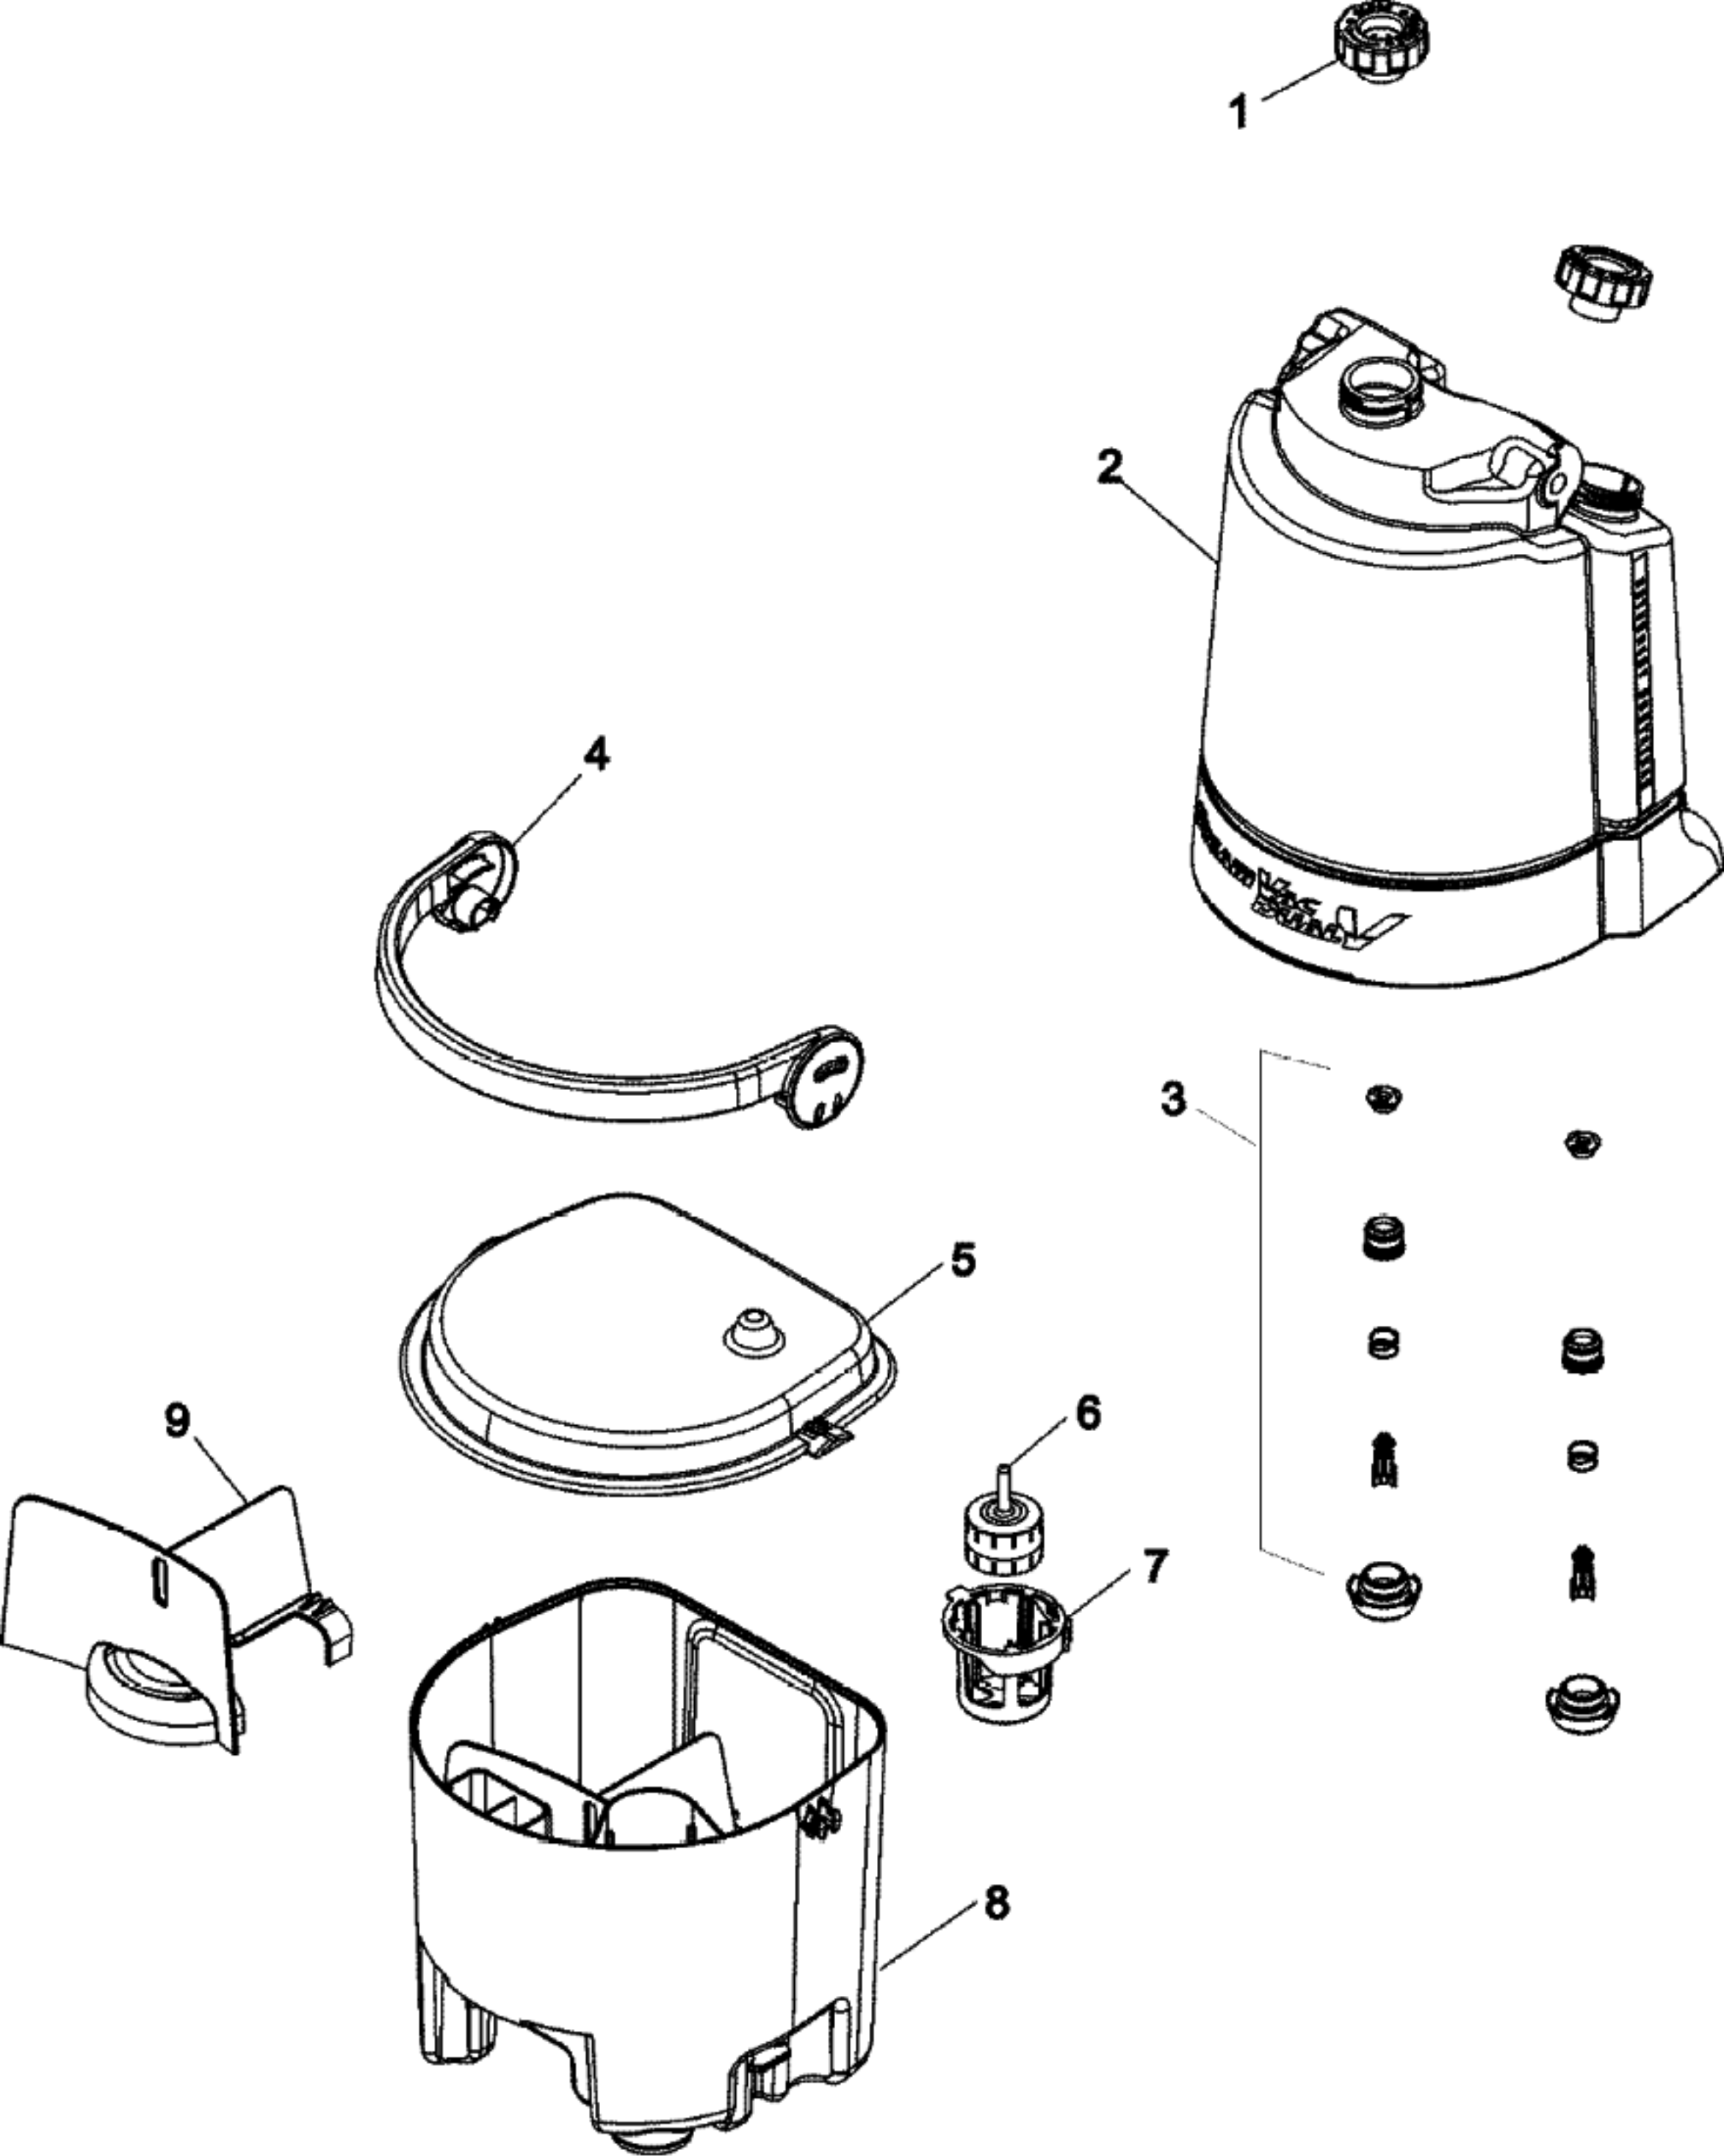

Model Number: F7427900

BOM/Serial #: F7427900

Graphic Title: TANKS

Image	Key	Part Number	Description	Substitution	Qty.
1	1	42272138	THREADED CAP-F7220		2
1	2	39457068	SUP TANK LTCH/HDL-AHB		1
1	2	91001199	SUPPLY TANK ASY	90001295	1
1	3	43513014	SUPPLY TANK VALVE	12002549	1
1	4	39457069	REC TANK CARRY HDL-AHB		1
1	5	92001316	REC TANK LID ASY COMP		1
1	6	43538002	FLOAT ASY		1
1	7	38719043	FLOAT RETAINER		1
1	8	92001314	RECOVERY TANK-CP		1
1	9	92001317	REC TANK BFFL WALL-AJA		1