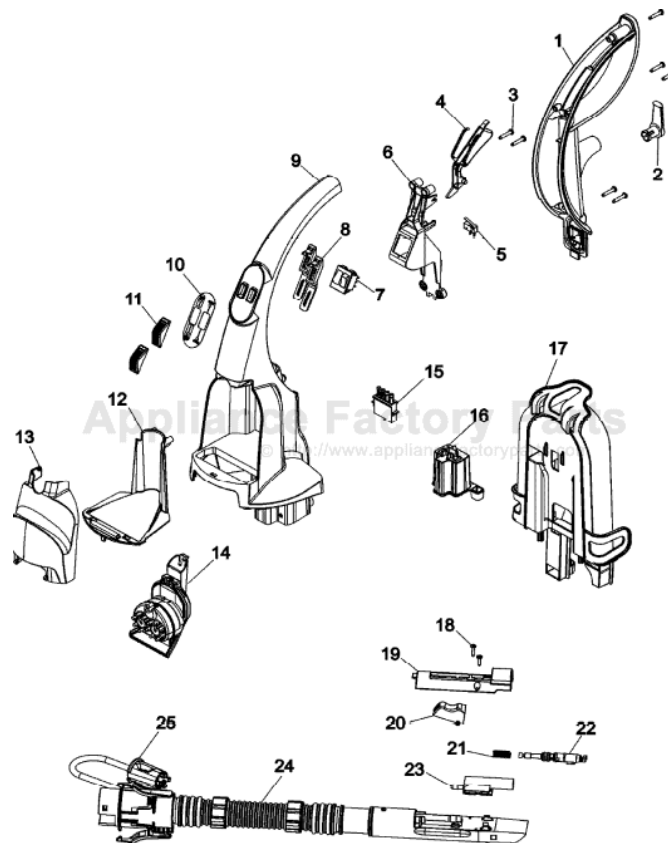

[Find Your HOOVER Vacuum Cleaner Parts - Select From 1456 Models](#)

----- Manual continues below part list -----