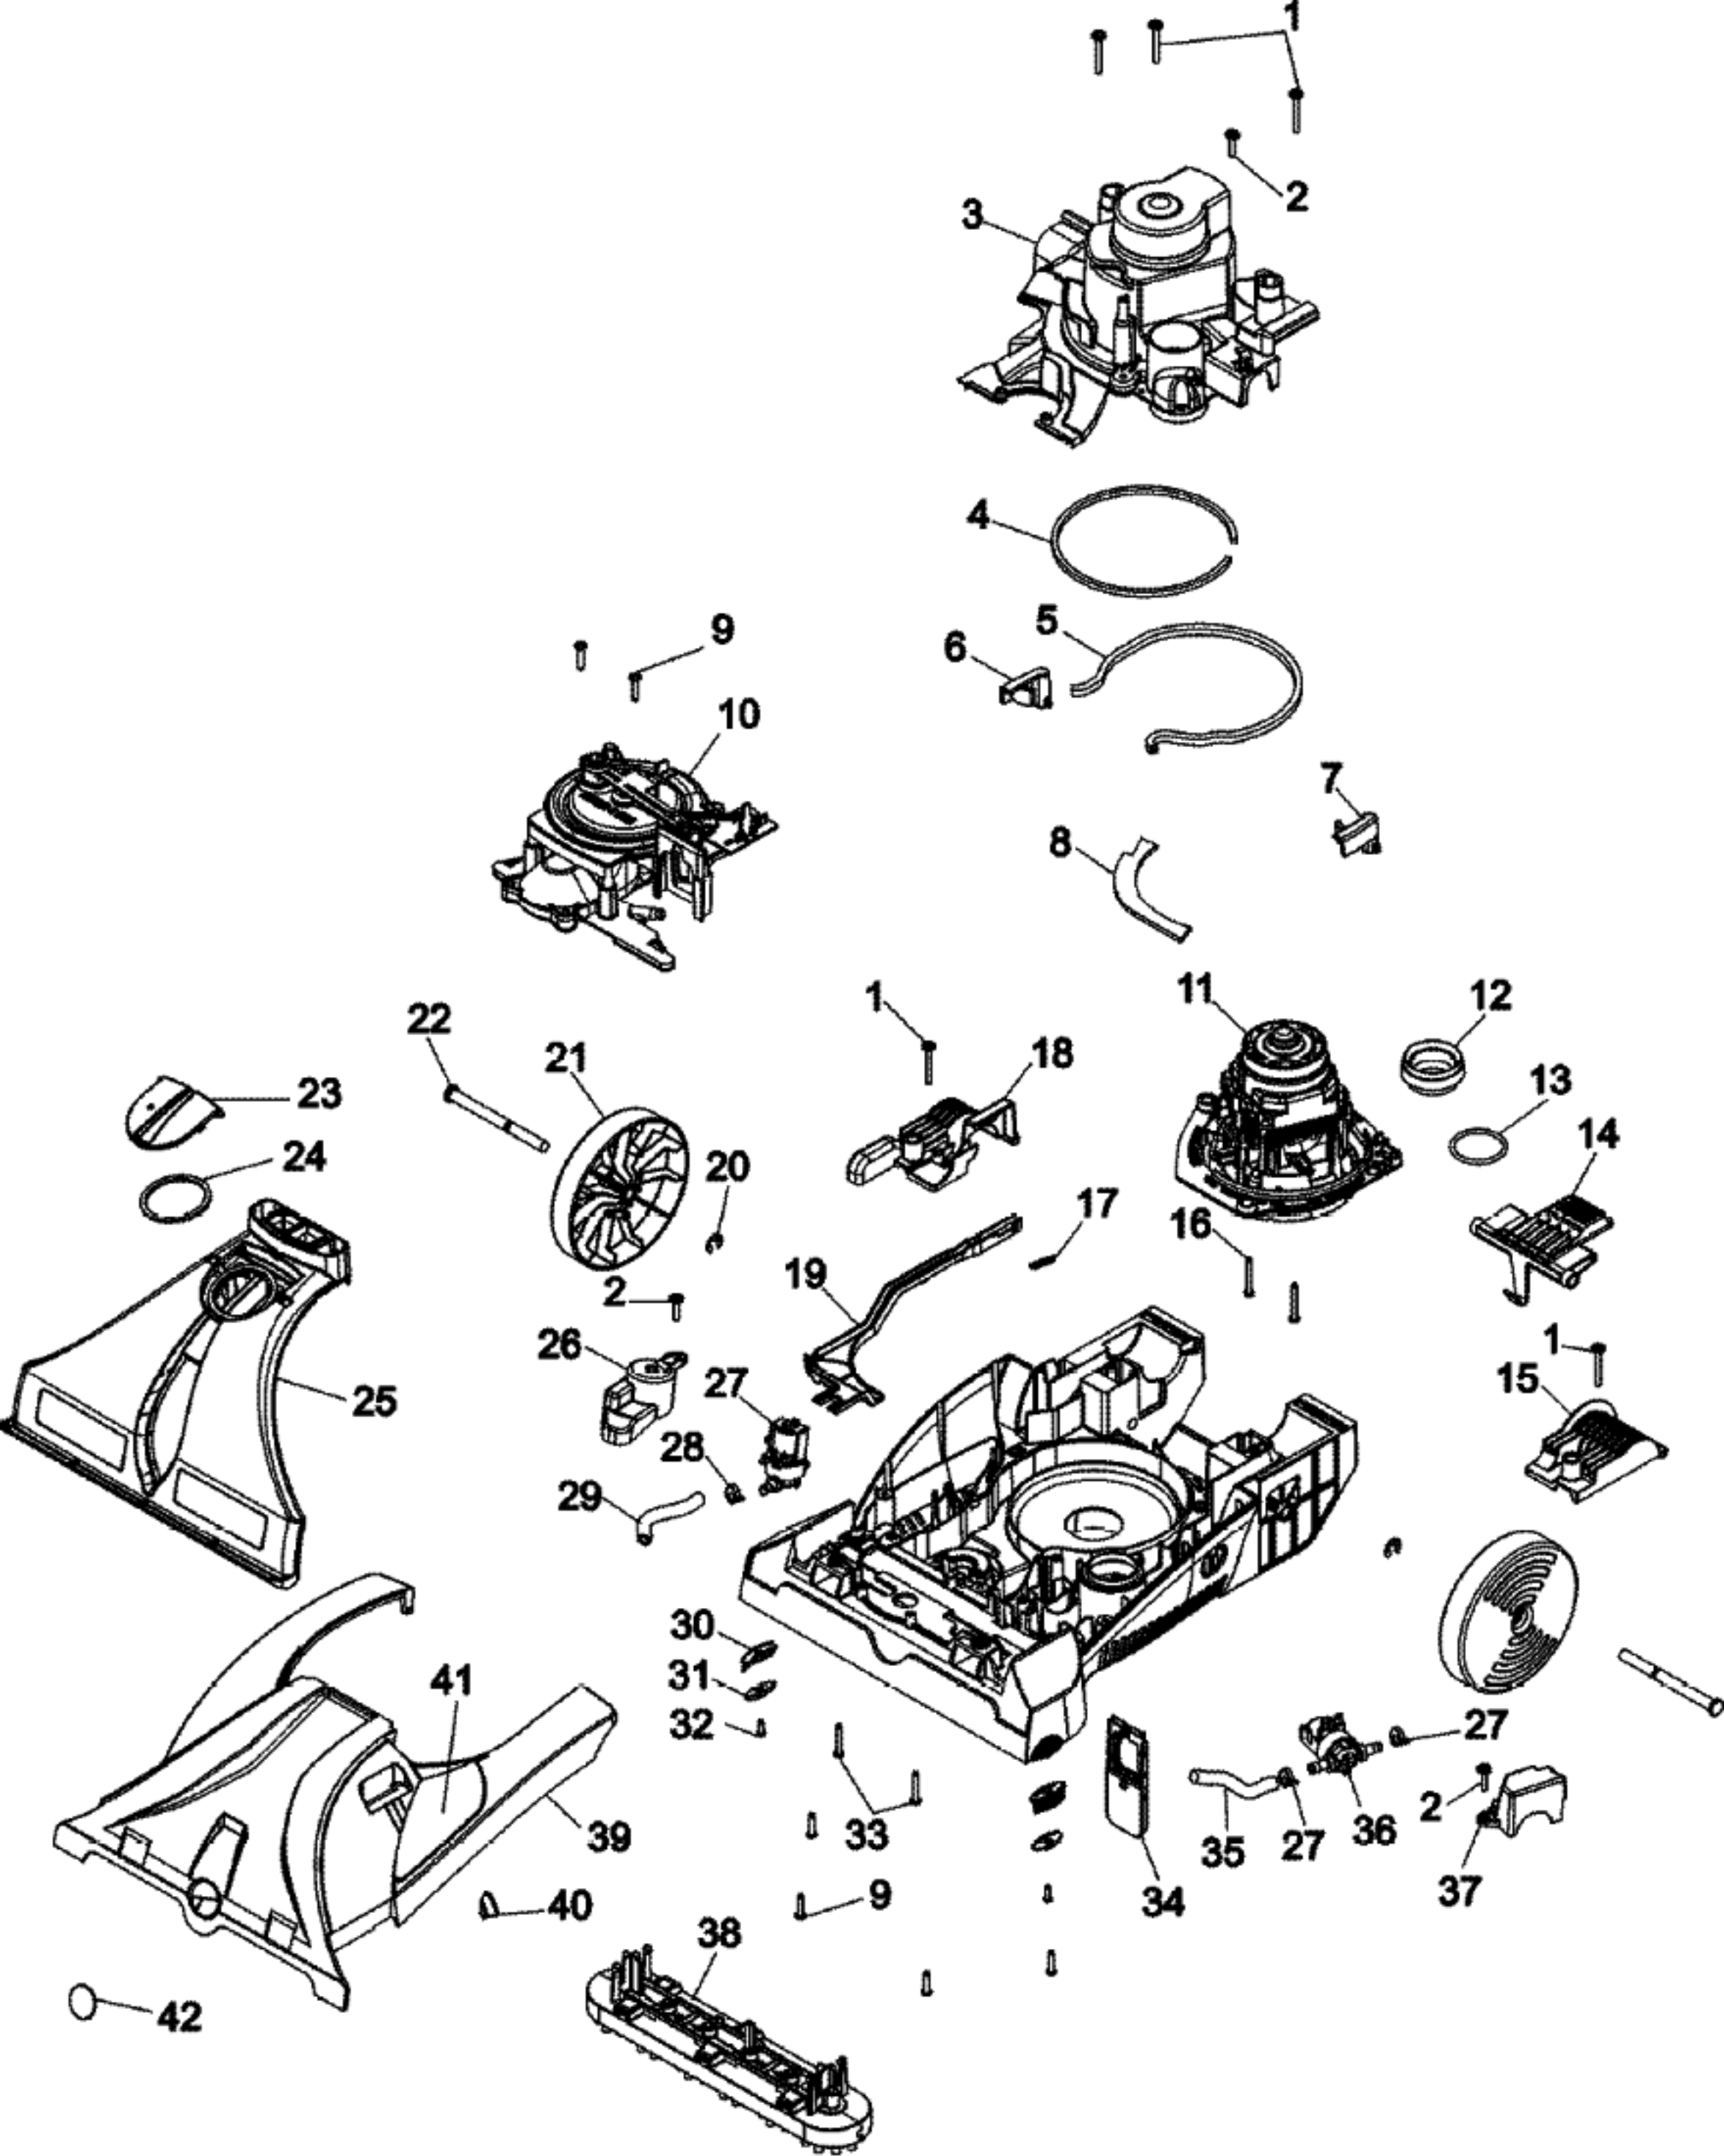

Graphic Title: UPPER HANDLE

Image	Key	Part Number	Description	Substitution	Qty.
1	1	92001302	UPPER HANDLE REAR-AHB		1
1	2	92001304	CORD WRAP-AHB		1
1	3	21447072	SCREW		7
1	4	38434030	CONTROL LEVER-AG		1
1	5	28218051	MICRO SWITCH		1
1	6	36436023	UPPER HDL SUPP/ONLY		1
1	7	28267003	SWITCH-DBL ROCKER		1
1	8	38458065	SWITCH ROD-AG		2
1	9	92001303	UPPR HNDLE FRT-W/TOOLS-MV		1
1	9	40201243	HDLE HARDWARE-F7220		1
1	10	52313108	LABEL-F7425		1
1	11	92001305	SWITCH BUTTON-AHB		2
1	12	92001306	TOOL HOLDER-MV		1
1	13	92001307	TOOL HOLDER COVER-CP		1
1	14	91001197	TURBINE NOZZLE		1
1	15	46658005	UPR HDL SUP/SW-NEW		1
1	16	92001308	WIRE COVER-MV		1
1	17	92001281	CADDY BODY-AHB		1
1	18	21447239	SCREW		2
1	19	92001309	WAND COVER-AHB		1
1	20	38433074	TRIGGER-SV III'S		1
1	21	38312019	SPRING		1
1	22	43412007	NOZZLE/VALVE ASSEMBL		1
1	23	91001060	WAND VALVE ASSEMBLY		1
1	24	91001063	HOSE ASSEMBLY-CLEAR-SERVICE		1
1	25	43513010	CONNECTOR COUPLER SL		1

Model Number: F7427900

BOM/Serial #: F7427900

Graphic Title: LOWER HANDLE

Image	Key	Part Number	Description	Substitution	Qty.
1	1	92001310	METERING PLATE-MV		1
1	2	41423024	SUPPLY TANK SUPP ASY		1
1	3	92001311	LWR HNDL FRT-MV		1
1	4	46658004	WIRING HARNESS-F7425		1
1	5	36215028	CORD PROTECTOR-WTBGL		1
1	6	91001198	ATTACH CORD ASY-AG		1
1	7	92001312	LWR HNDL REAR-MV		1
1	8	21447019	SCREW-U3301/U4211		1
1	9	21447269	SCREW		6
1	10	32456001	TRUNNON SLEEVE F7220		2
1	11	92001313	CORD HOSE HOOK-MV		1
1	12	34264006	INSULATOR F7220		1
1	13	43513013	PRESSURE VALVE ASY		1
1	14	43582011	PUMP ASSEM.-SOLENOID		1
1	15	34264006	INSULATOR F7220		1
1	16	34285001	INSULATOR-F7425		1
1	17	38681010	T CONNECTOR		1
1	18	34264007	INSULATOR F7220		1
1	19	25411015	HOSE CLAMP		4
1	20	43523004	QUICK DISCONNECT ASY SERV		1
1	21	43491046	QUICK DISCON/TUBING		1
1	22	66173011	TUBING-6.750 LONG	90001101	1
1	23	66173013	TUBING-22.250 LONG		1
1	24	66173011	TUBING-6.750 LONG	90001101	1