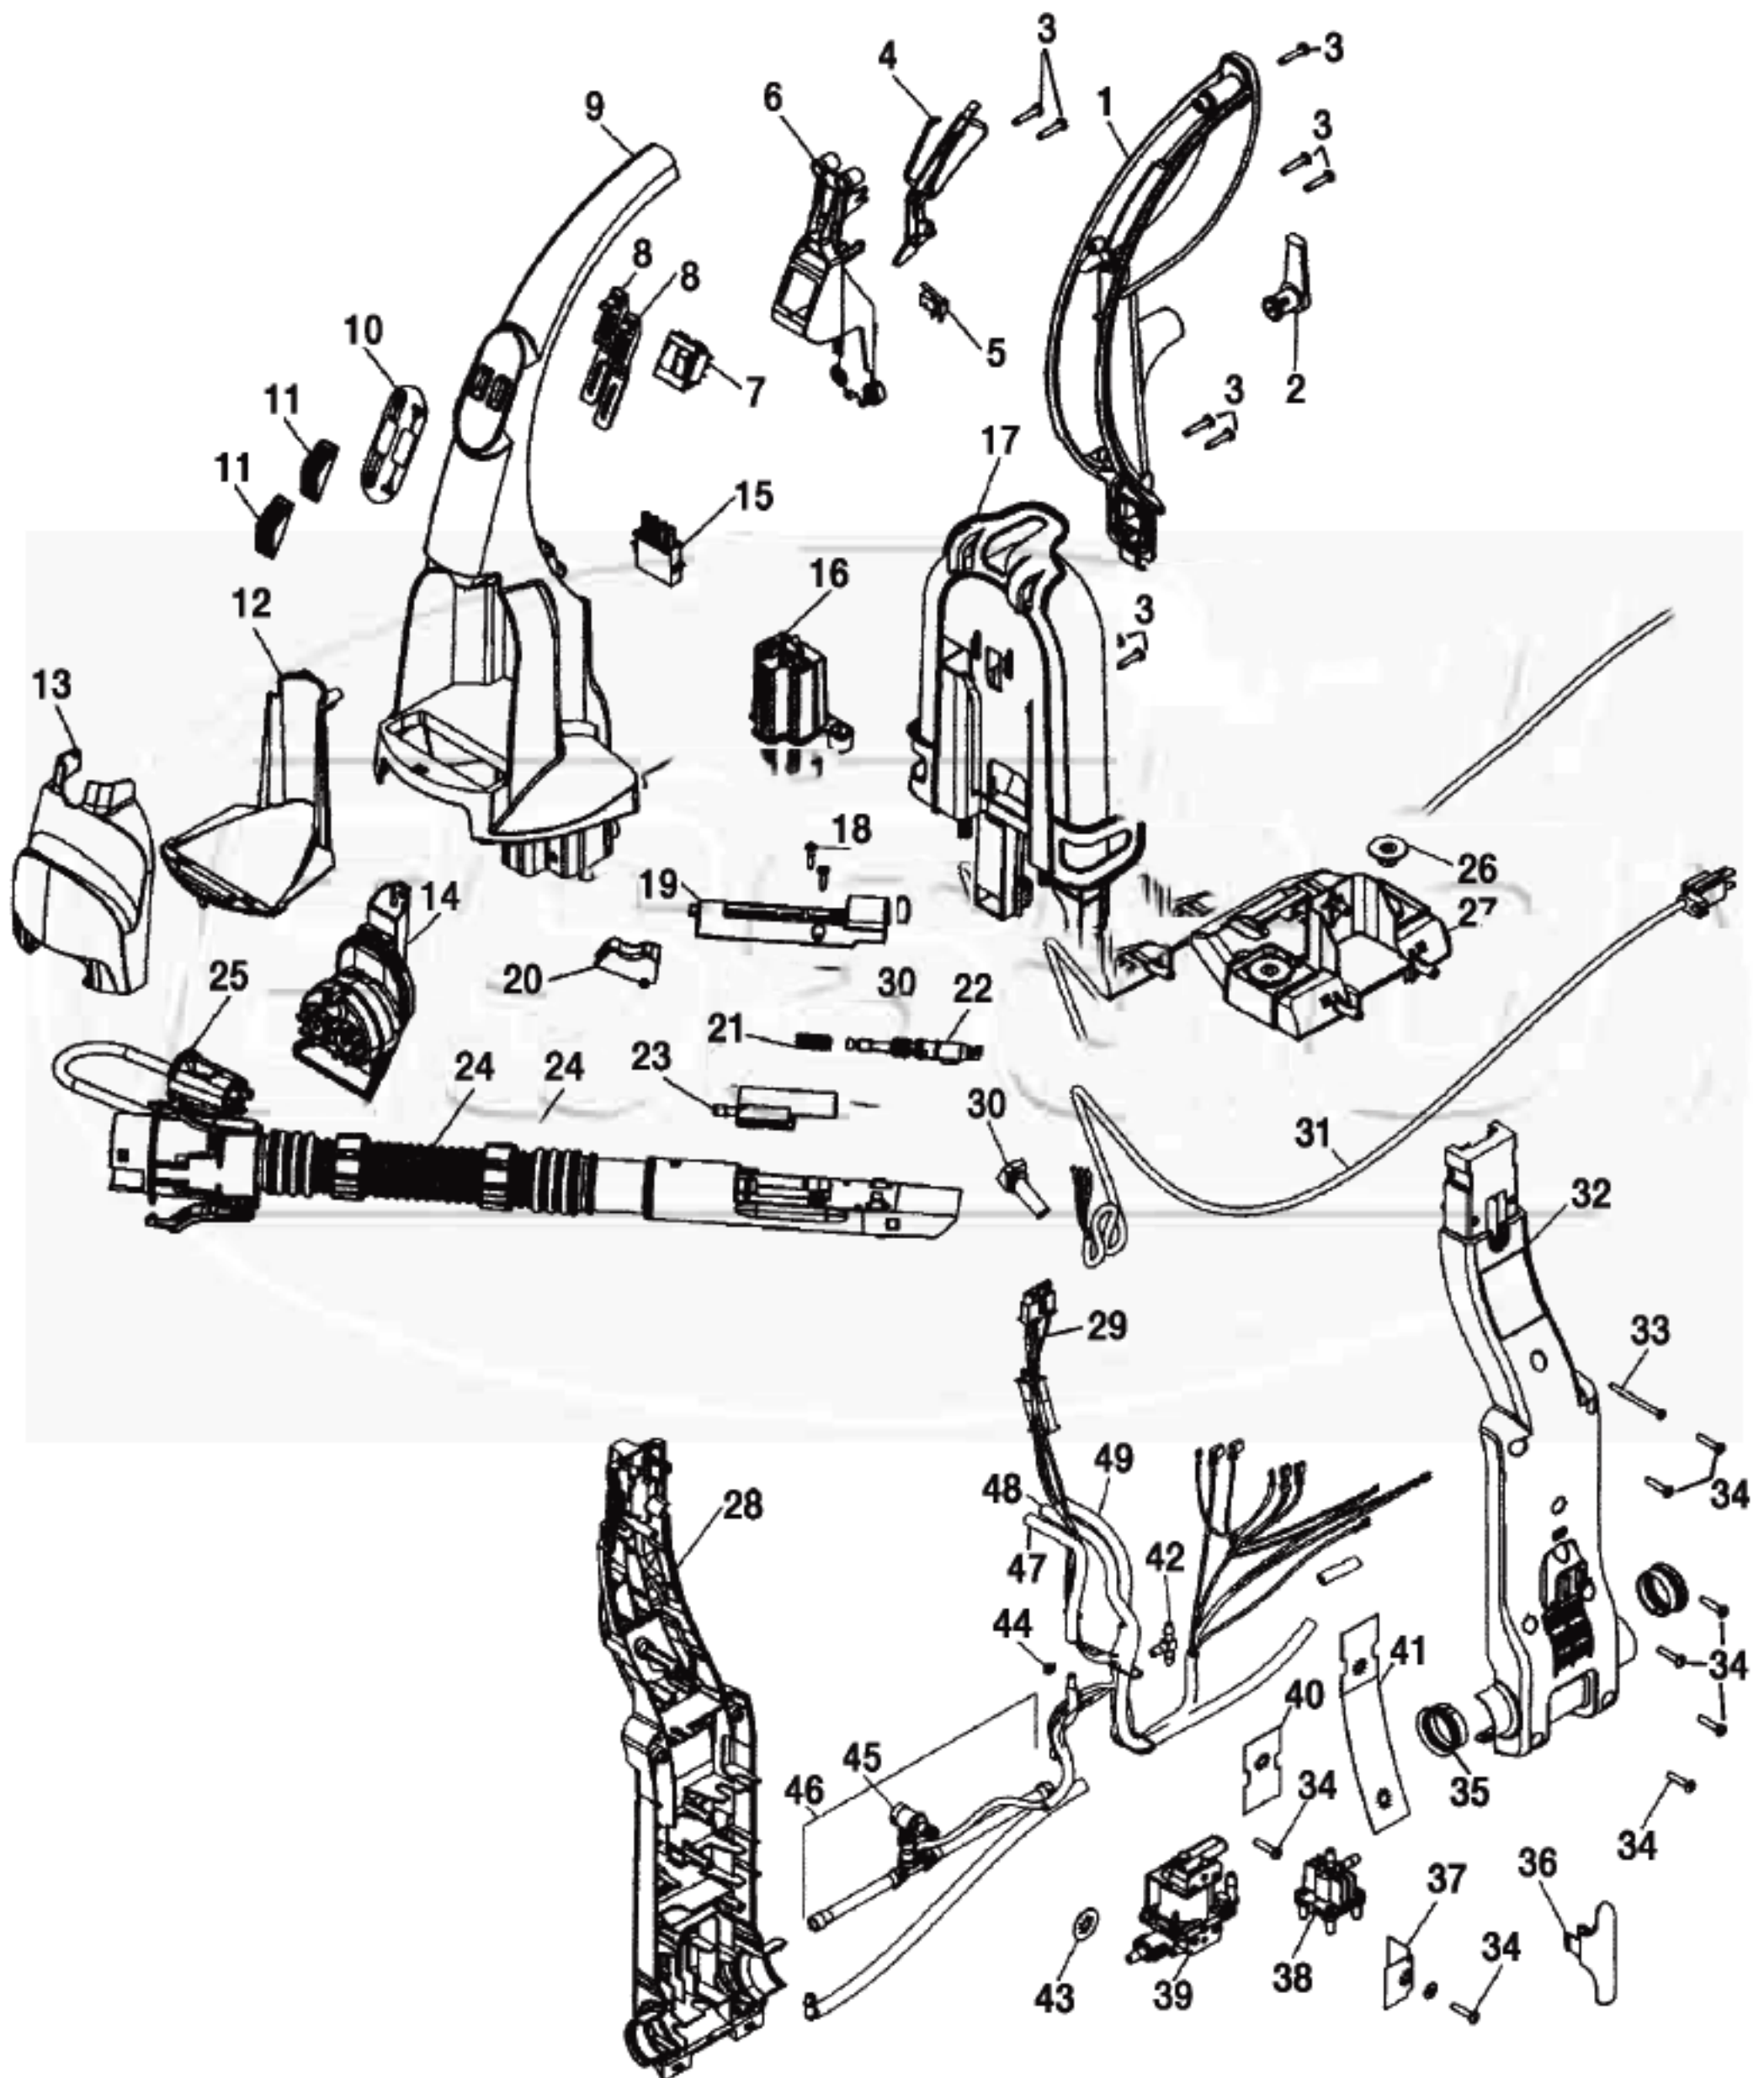

# Original **HOOVER**

**STEAM VAC DUAL V WIDEPATH**  
**Model F7424-900, ALL TERRAIN Model F7452-900**

KEY	PART NO.	DESCRIPTION
1	H-39458011	Upper Handle F7424-900
1	H-92001302	Upper Handle F7452-900
2	H-39442047	Cord Wrap F7424-900
2	H-92001304	Cord Wrap F7452-900
3	H-21447072	Screw
4	H-38434030	Control Lever
5	H-28218051	Micro Switch
6	H-36436023	Upper Handle Support
7	H-28267003	Switch Double Rocker
8	H-38458065	Switch Rod
9	H-39466074	Upper Handle F7424-900
9	H-92001303	Upper Handle F7452-900
	H-40201243	Handle Hardware F7452-900 (Not Shown)
10	H-52313108	Label
11	H-38421101	Switch Button F7424-900
11	H-92001305	Switch Button F7452-900
12	H-36433168	Tool Holder F7424-900
12	H-92001306	Tool Holder F7452-900
13	H-91001090	Tool Holder Cover F7424-900
13	H-92001307	Tool Holder Cover F7452-900
14	H-48439002	Turbine Nozzle F7424-900
14	H-91001197	Turbine Nozzle F7452-900
14	H-48437028	Scrub Module F7452-900
15	H-46658005	Switch
16	H-37922013	Wire Cover F7424-900
16	H-92001308	Wire Cover F7452-900
17	H-36433167	Tool Caddy F7424-900
17	H-92001281	Tool Caddy F7452-900
18	H-21447239	Screw
19	H-37276006	Wand Cover F7424-900
19	H-92001309	Wand Cover F7452-900
20	H-38433074	Trigger
21	H-38312019	Spring
22	H-43412007	Nozzle Valve Ass'y
23	H-91001060	Wand Valve Ass'y
24	H-91001063	Hose Ass'y
25	H-43513010	Connector Coupler
	H-38613040	Upholstery Tool With Brush (Not Shown)