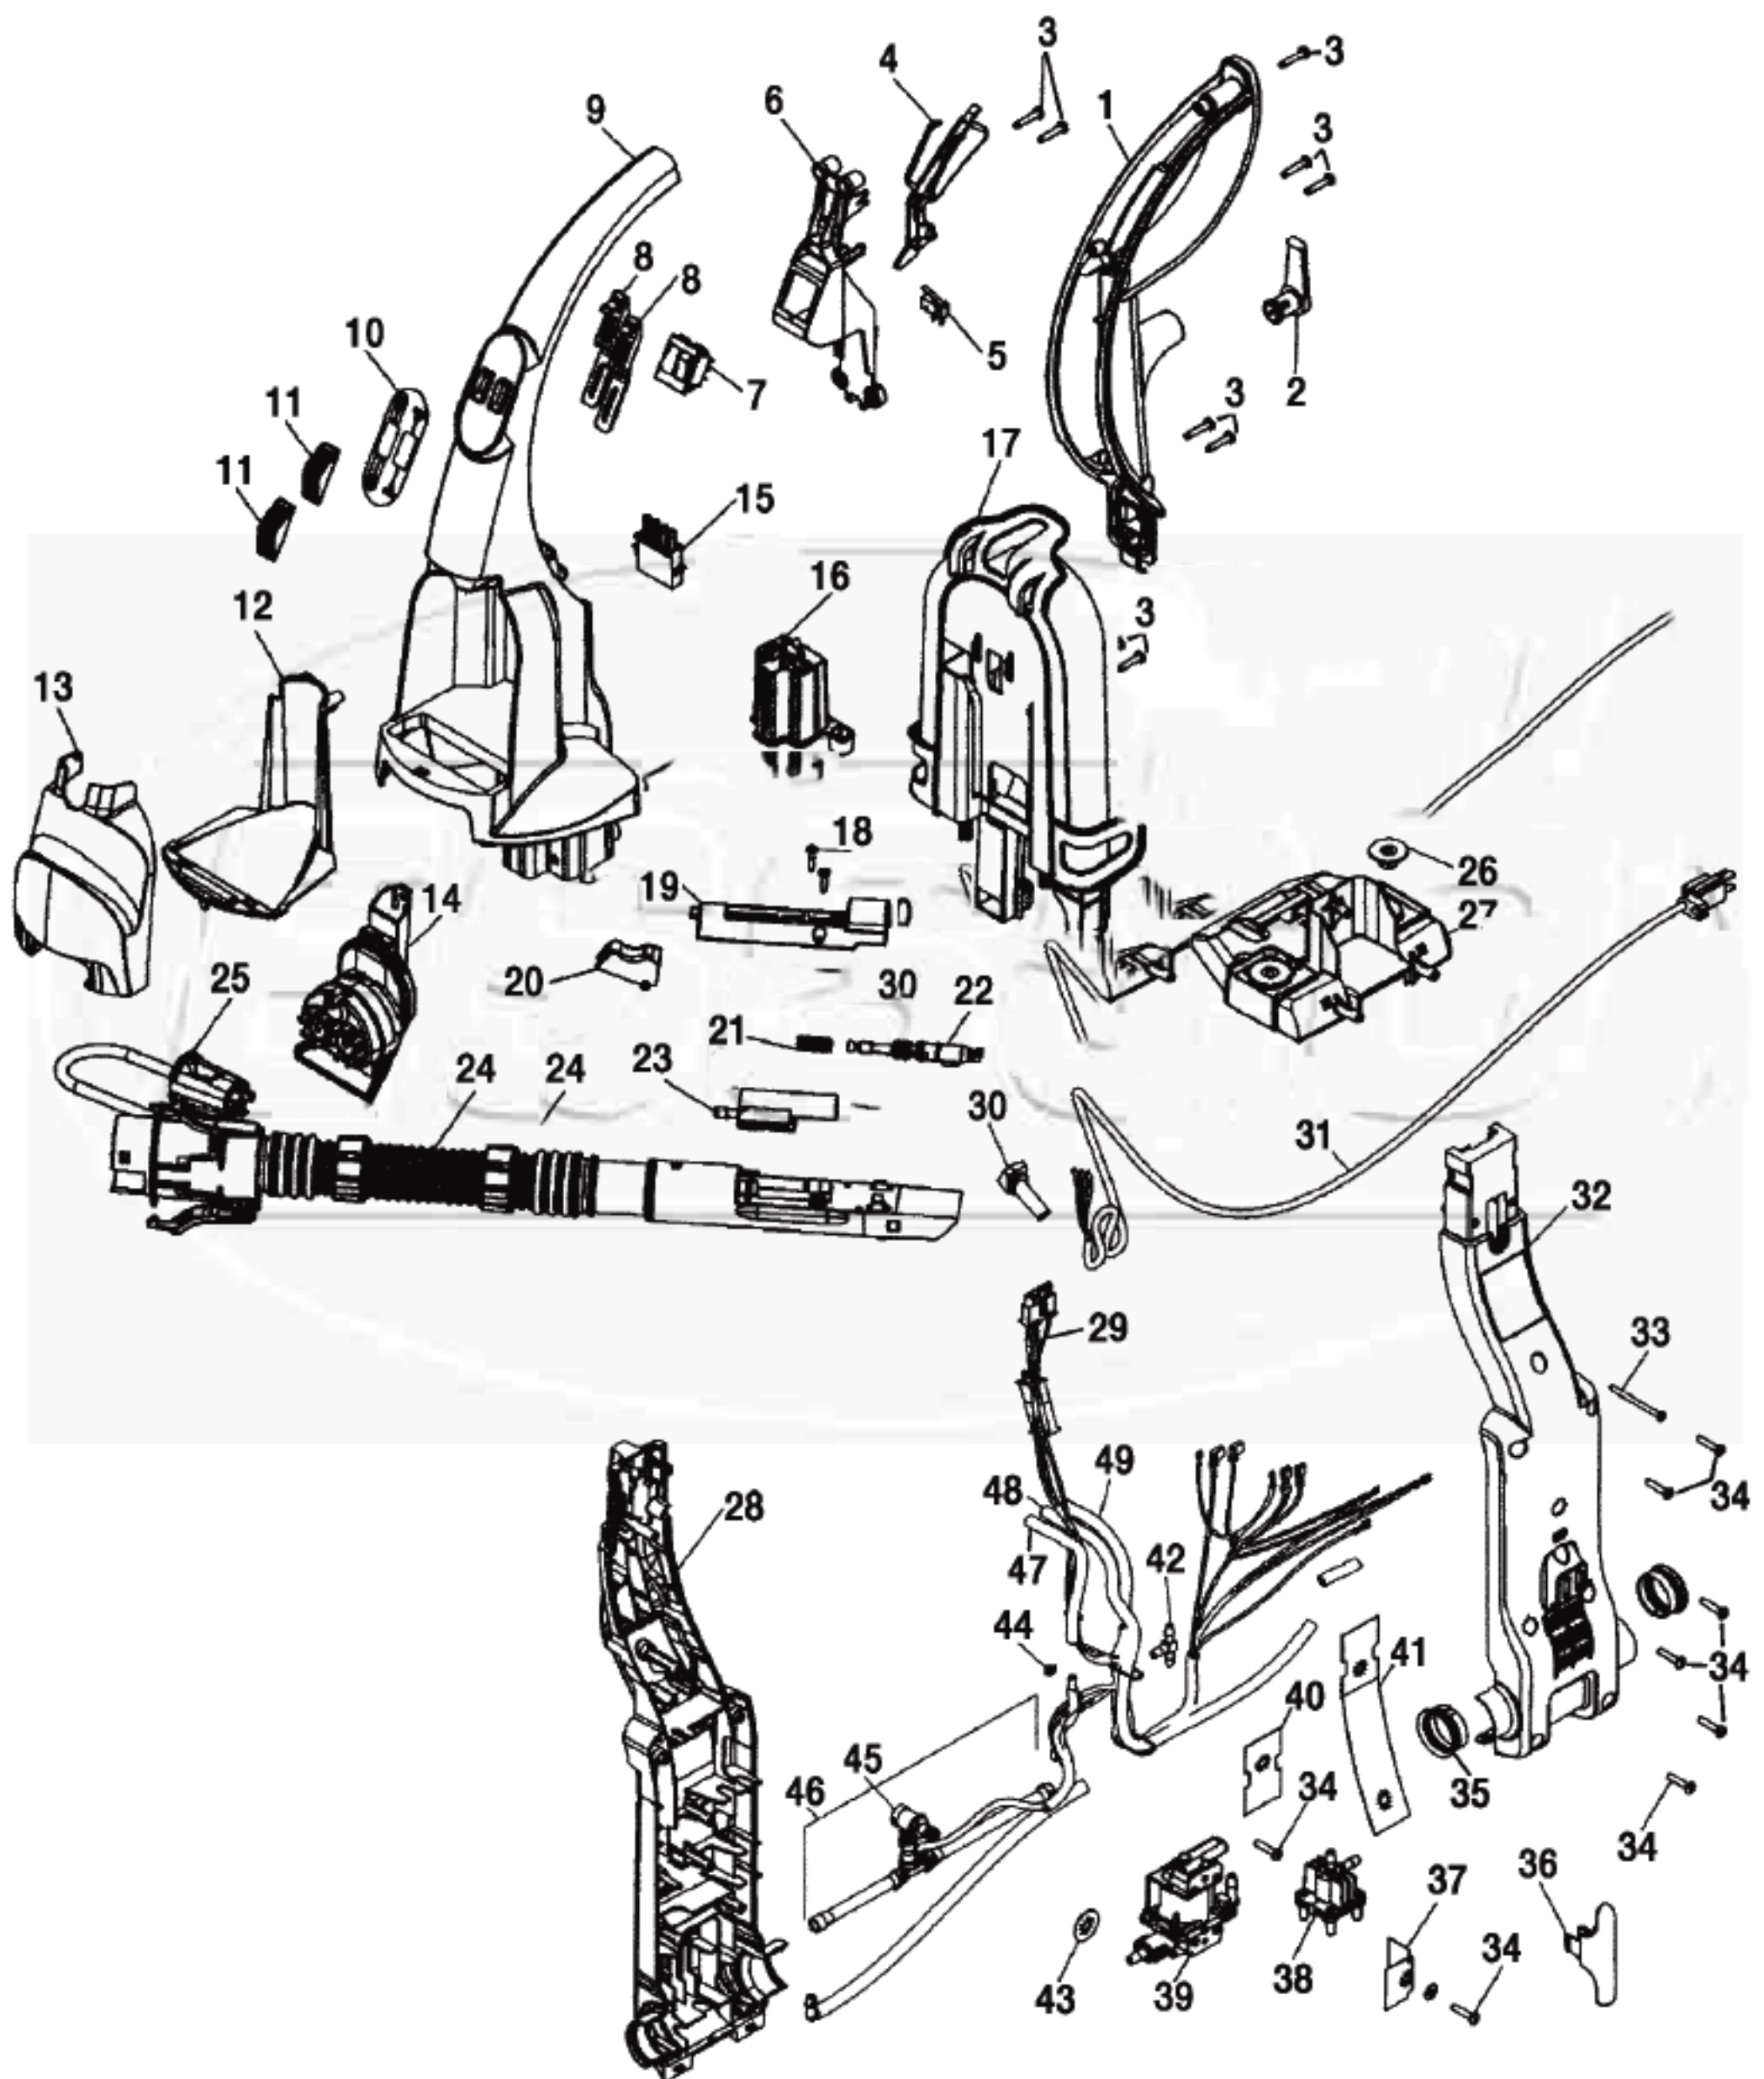

HOOVER Original

STEAM VAC DUAL V WIDEPATH

Model F7424-900, ALL TERRAIN Model F7452-900

Original **HOOVER**

STEAM VAC DUAL V WIDEPATH
Model F7424-900, ALL TERRAIN Model F7452-900

KEY	PART NO.	DESCRIPTION
1	H-39458011	Upper Handle F7424-900
1	H-92001302	Upper Handle F7452-900
2	H-39442047	Cord Wrap F7424-900
2	H-92001304	Cord Wrap F7452-900
3	H-21447072	Screw
4	H-38434030	Control Lever
5	H-28218051	Micro Switch
6	H-36436023	Upper Handle Support
7	H-28267003	Switch Double Rocker
8	H-38458065	Switch Rod
9	H-39466074	Upper Handle F7424-900
9	H-92001303	Upper Handle F7452-900
	H-40201243	Handle Hardware F7452-900 (Not Shown)
10	H-52313108	Label
11	H-38421101	Switch Button F7424-900
11	H-92001305	Switch Button F7452-900
12	H-36433168	Tool Holder F7424-900
12	H-92001306	Tool Holder F7452-900
13	H-91001090	Tool Holder Cover F7424-900
13	H-92001307	Tool Holder Cover F7452-900
14	H-48439002	Turbine Nozzle F7424-900
14	H-91001197	Turbine Nozzle F7452-900
14	H-48437028	Scrub Module F7452-900
15	H-46658005	Switch
16	H-37922013	Wire Cover F7424-900
16	H-92001308	Wire Cover F7452-900
17	H-36433167	Tool Caddy F7424-900
17	H-92001281	Tool Caddy F7452-900
18	H-21447239	Screw
19	H-37276006	Wand Cover F7424-900
19	H-92001309	Wand Cover F7452-900
20	H-38433074	Trigger
21	H-38312019	Spring
22	H-43412007	Nozzle Valve Ass'y
23	H-91001060	Wand Valve Ass'y
24	H-91001063	Hose Ass'y
25	H-43513010	Connector Coupler
	H-38613040	Upholstery Tool With Brush (Not Shown)