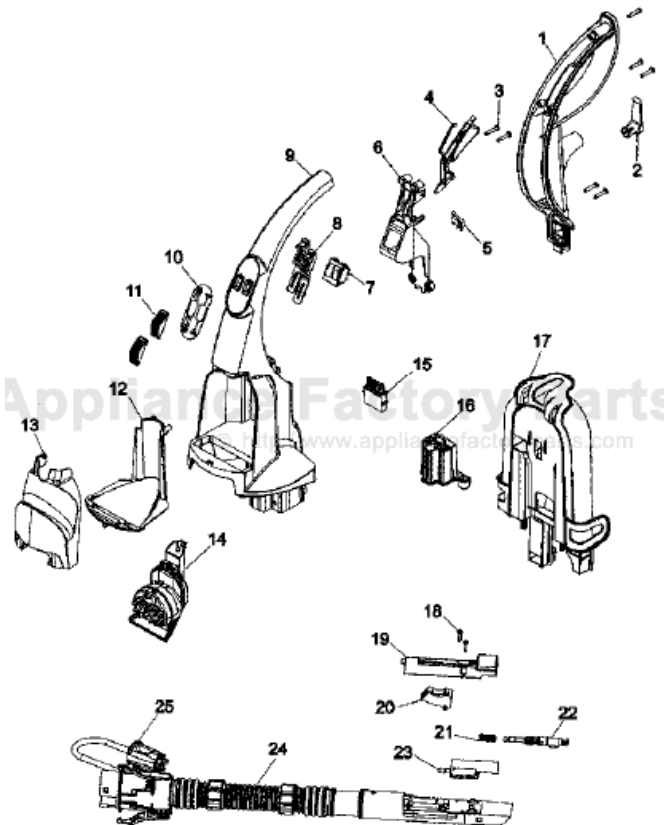

# HOOVER F7452-900 Owner's Manual

[Shop genuine replacement parts for HOOVER  
F7452-900](#)

[Find Your HOOVER Vacuum Cleaner Parts - Select From 1456 Models](#)

----- Manual continues below part list -----

## Available Replacement Parts for HOOVER F7452-900

<a href="#">HR-7503</a>	Water Tank
<a href="#">HR-2405</a>	Brush Block, Green 6-Bristle Extractor

# HOOVER Original

STEAM VAC DUAL V WIDEPATH

Model F7424-900, ALL TERRAIN Model F7452-900

# Original **HOOVER**

**STEAM VAC DUAL V WIDEPATH**  
**Model F7424-900, ALL TERRAIN Model F7452-900**

KEY	PART NO.	DESCRIPTION
1	H-39458011	Upper Handle F7424-900
1	H-92001302	Upper Handle F7452-900
2	H-39442047	Cord Wrap F7424-900
2	H-92001304	Cord Wrap F7452-900
3	H-21447072	Screw
4	H-38434030	Control Lever
5	H-28218051	Micro Switch
6	H-36436023	Upper Handle Support
7	H-28267003	Switch Double Rocker
8	H-38458065	Switch Rod
9	H-39466074	Upper Handle F7424-900
9	H-92001303	Upper Handle F7452-900
	H-40201243	Handle Hardware F7452-900 (Not Shown)
10	H-52313108	Label
11	H-38421101	Switch Button F7424-900
11	H-92001305	Switch Button F7452-900
12	H-36433168	Tool Holder F7424-900
12	H-92001306	Tool Holder F7452-900
13	H-91001090	Tool Holder Cover F7424-900
13	H-92001307	Tool Holder Cover F7452-900
14	H-48439002	Turbine Nozzle F7424-900
14	H-91001197	Turbine Nozzle F7452-900
14	H-48437028	Scrub Module F7452-900
15	H-46658005	Switch
16	H-37922013	Wire Cover F7424-900
16	H-92001308	Wire Cover F7452-900
17	H-36433167	Tool Caddy F7424-900
17	H-92001281	Tool Caddy F7452-900
18	H-21447239	Screw
19	H-37276006	Wand Cover F7424-900
19	H-92001309	Wand Cover F7452-900
20	H-38433074	Trigger
21	H-38312019	Spring
22	H-43412007	Nozzle Valve Ass'y
23	H-91001060	Wand Valve Ass'y
24	H-91001063	Hose Ass'y
25	H-43513010	Connector Coupler
	H-38613040	Upholstery Tool With Brush (Not Shown)