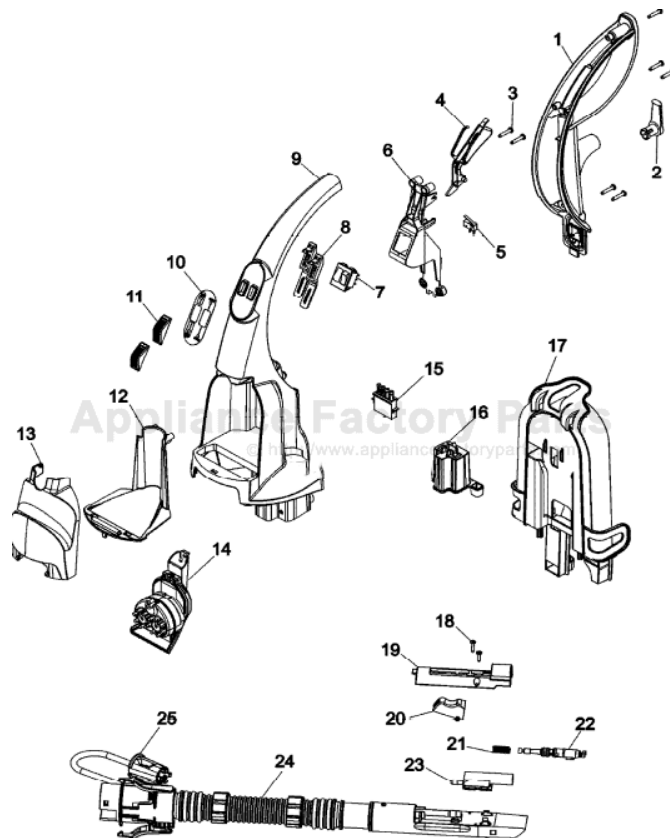

Find Your HOOVER Vacuum Cleaner Parts - Select From 1456 Models

----- Manual continues below part list -----