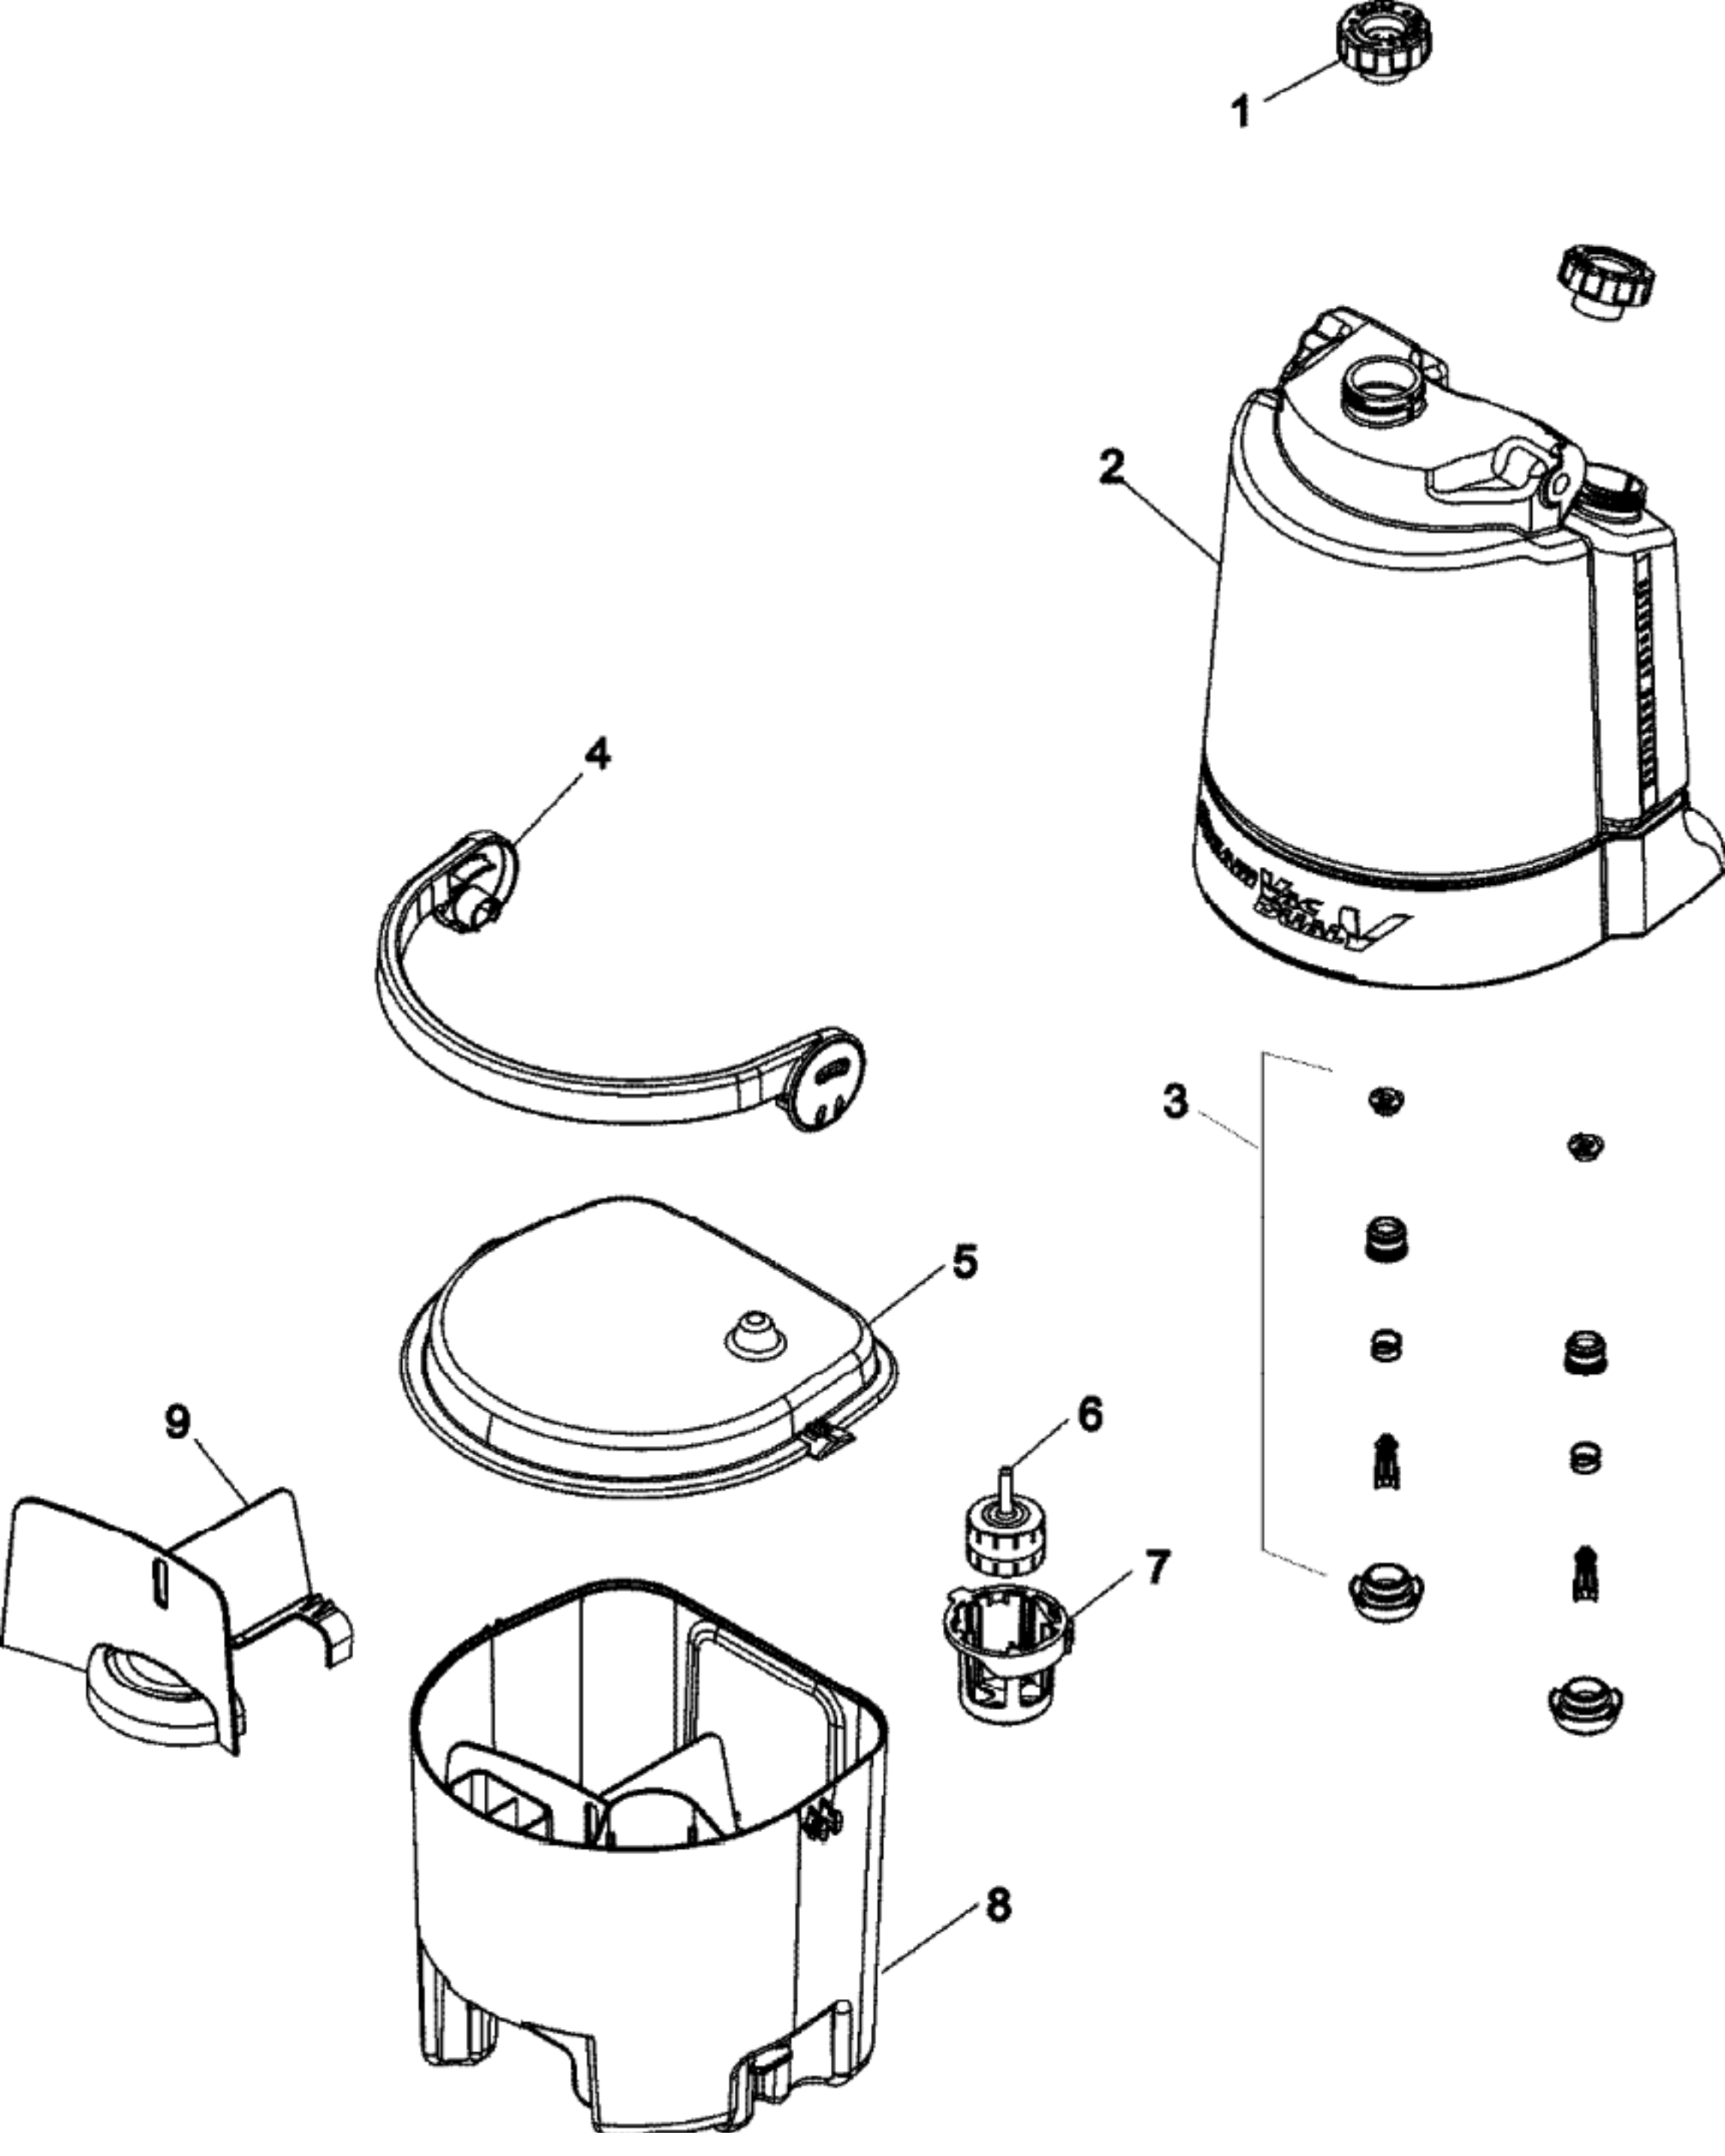

Model Number: F7458900

BOM/Serial #: F7458900

Graphic Title: TANKS

Image	Key	Part Number	Description	Substitution	Qty.
1	1	42272138	THREADED CAP-F7220		2
1	2	39457064	SUP TANK LATCH/HANDLE AFJ		1
1	2	91001199	SUPPLY TANK ASY		1
1	3	43513014	SUPPLY TANK VALVE	12002549	1
1	4	92001330	REC TANK CARRY HNDL-AFJ		1
1	5	92001316	REC TANK LID ASY COMP		1
1	6	43538002	FLOAT ASY		1
1	7	38719043	FLOAT RETAINER		1
1	8	92001314	RECOVERY TANK-CP		1
1	9	92001317	REC TANK BFFL WALL-AJA		1