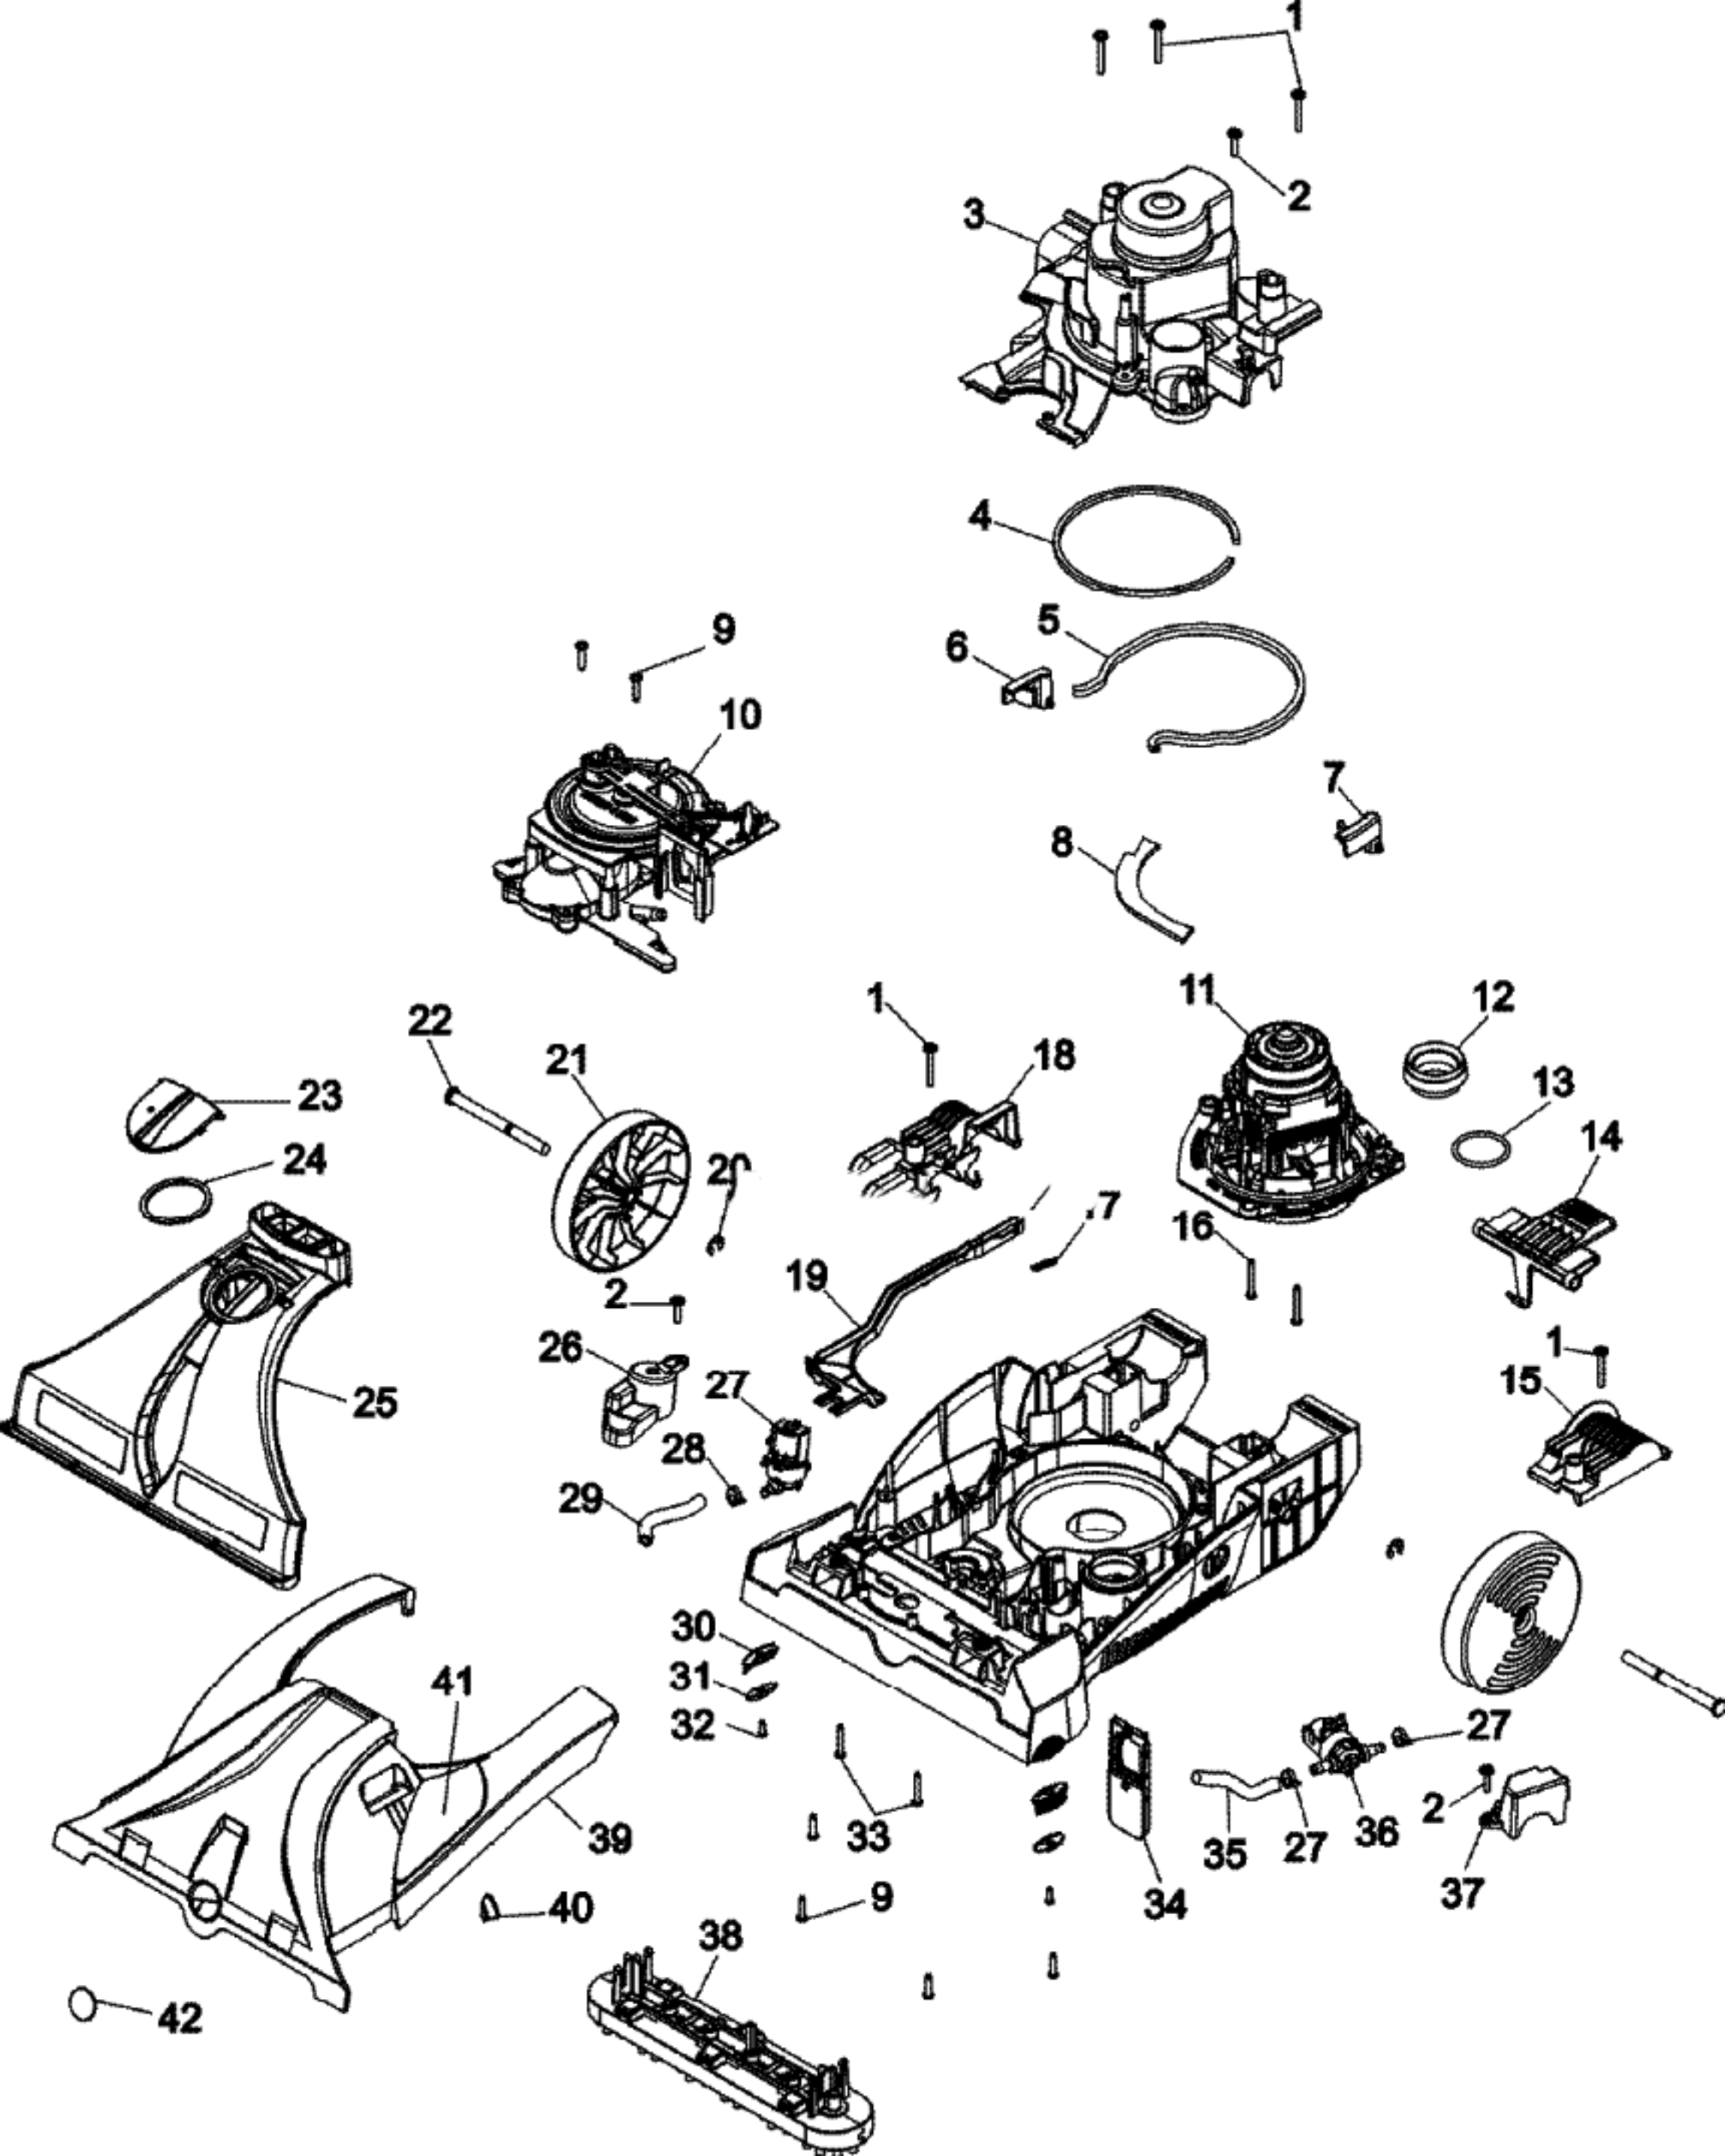

Model Number: F7458900

BOM/Serial #: F7458900

Graphic Title: FOOT

Image	Key	Part Number	Description	Substitution	Qty.
1	1	23149004	TAPPING SCREW W/WSH		5
1	2	23149002	SCREW-SELF TAPPING		2
1	3	92001318	MOTOR COVER-MV		1
1	4	34113004	MOTOR SEAL		1
1	5	38781067	MOTOR BASE SEAL		1
1	6	92001320	LATCH-RH-REC TANK-AHB		1
1	7	92001319	LATCH-LH-REC TANK-AHB		1
1	8	38781074	SEAL-CUT-INNER		1
1	9	21447217	SCREW-SELF TAPPING		2
1	10	91001097	TURBINE AND GEAR ASY		1
1	11	H-43576197	MOTOR ASSEM. COMP	43576197	1
1	12	38784063	STANDPIPE SEAL		1
1	13	25156521	O RING-F7220		1
1	14	92001321	HNDL REL PEDAL-AHB		1
1	15	92001322	TRUNNION BRCKT LH-MV		1
1	16	21479438	SCREW		2
1	17	38331006	SPRING-TURBINE ACT		1
1	18	92001323	TRUNNION BRCKTICK.K		1
1	19	38458066	TURBINE ACTUATOR ARM		1
1	20	160017--	LOCK RING		2
1	21	92001324	REAR WHEEL W/TREAD-MV		2
1	22	90001211	REAR AXLE-6 BRUSH-AY		2
1	23	92001325	DOOR-TOOL PORT-CP		1
1	24	38784091	SEAL-DOOR		1
1	25	92001262	SQUEEGEE, HARD FLOOR		1
1	25	91001096	NOZZLE ASY - 6 BRUSH		1
1	26	92001326	SOLENOID COVER RH-MV		1
1	27	25686056	SOLUTION VALVE-F7220		1
1	28	25411015	HOSE CLAMP		4
1	29	66173011	TUBING-6.750 LONG	90001101	1
1	30	92001266	GROOMERS		2
1	31	92001267	GROOMER PLATE		2
1	32	21447217	SCREW-SELF TAPPING		2
1	33	21447268	SCREW		2
1	34	43613018	FILTER CASSETTE & SCREEN ASSM		1