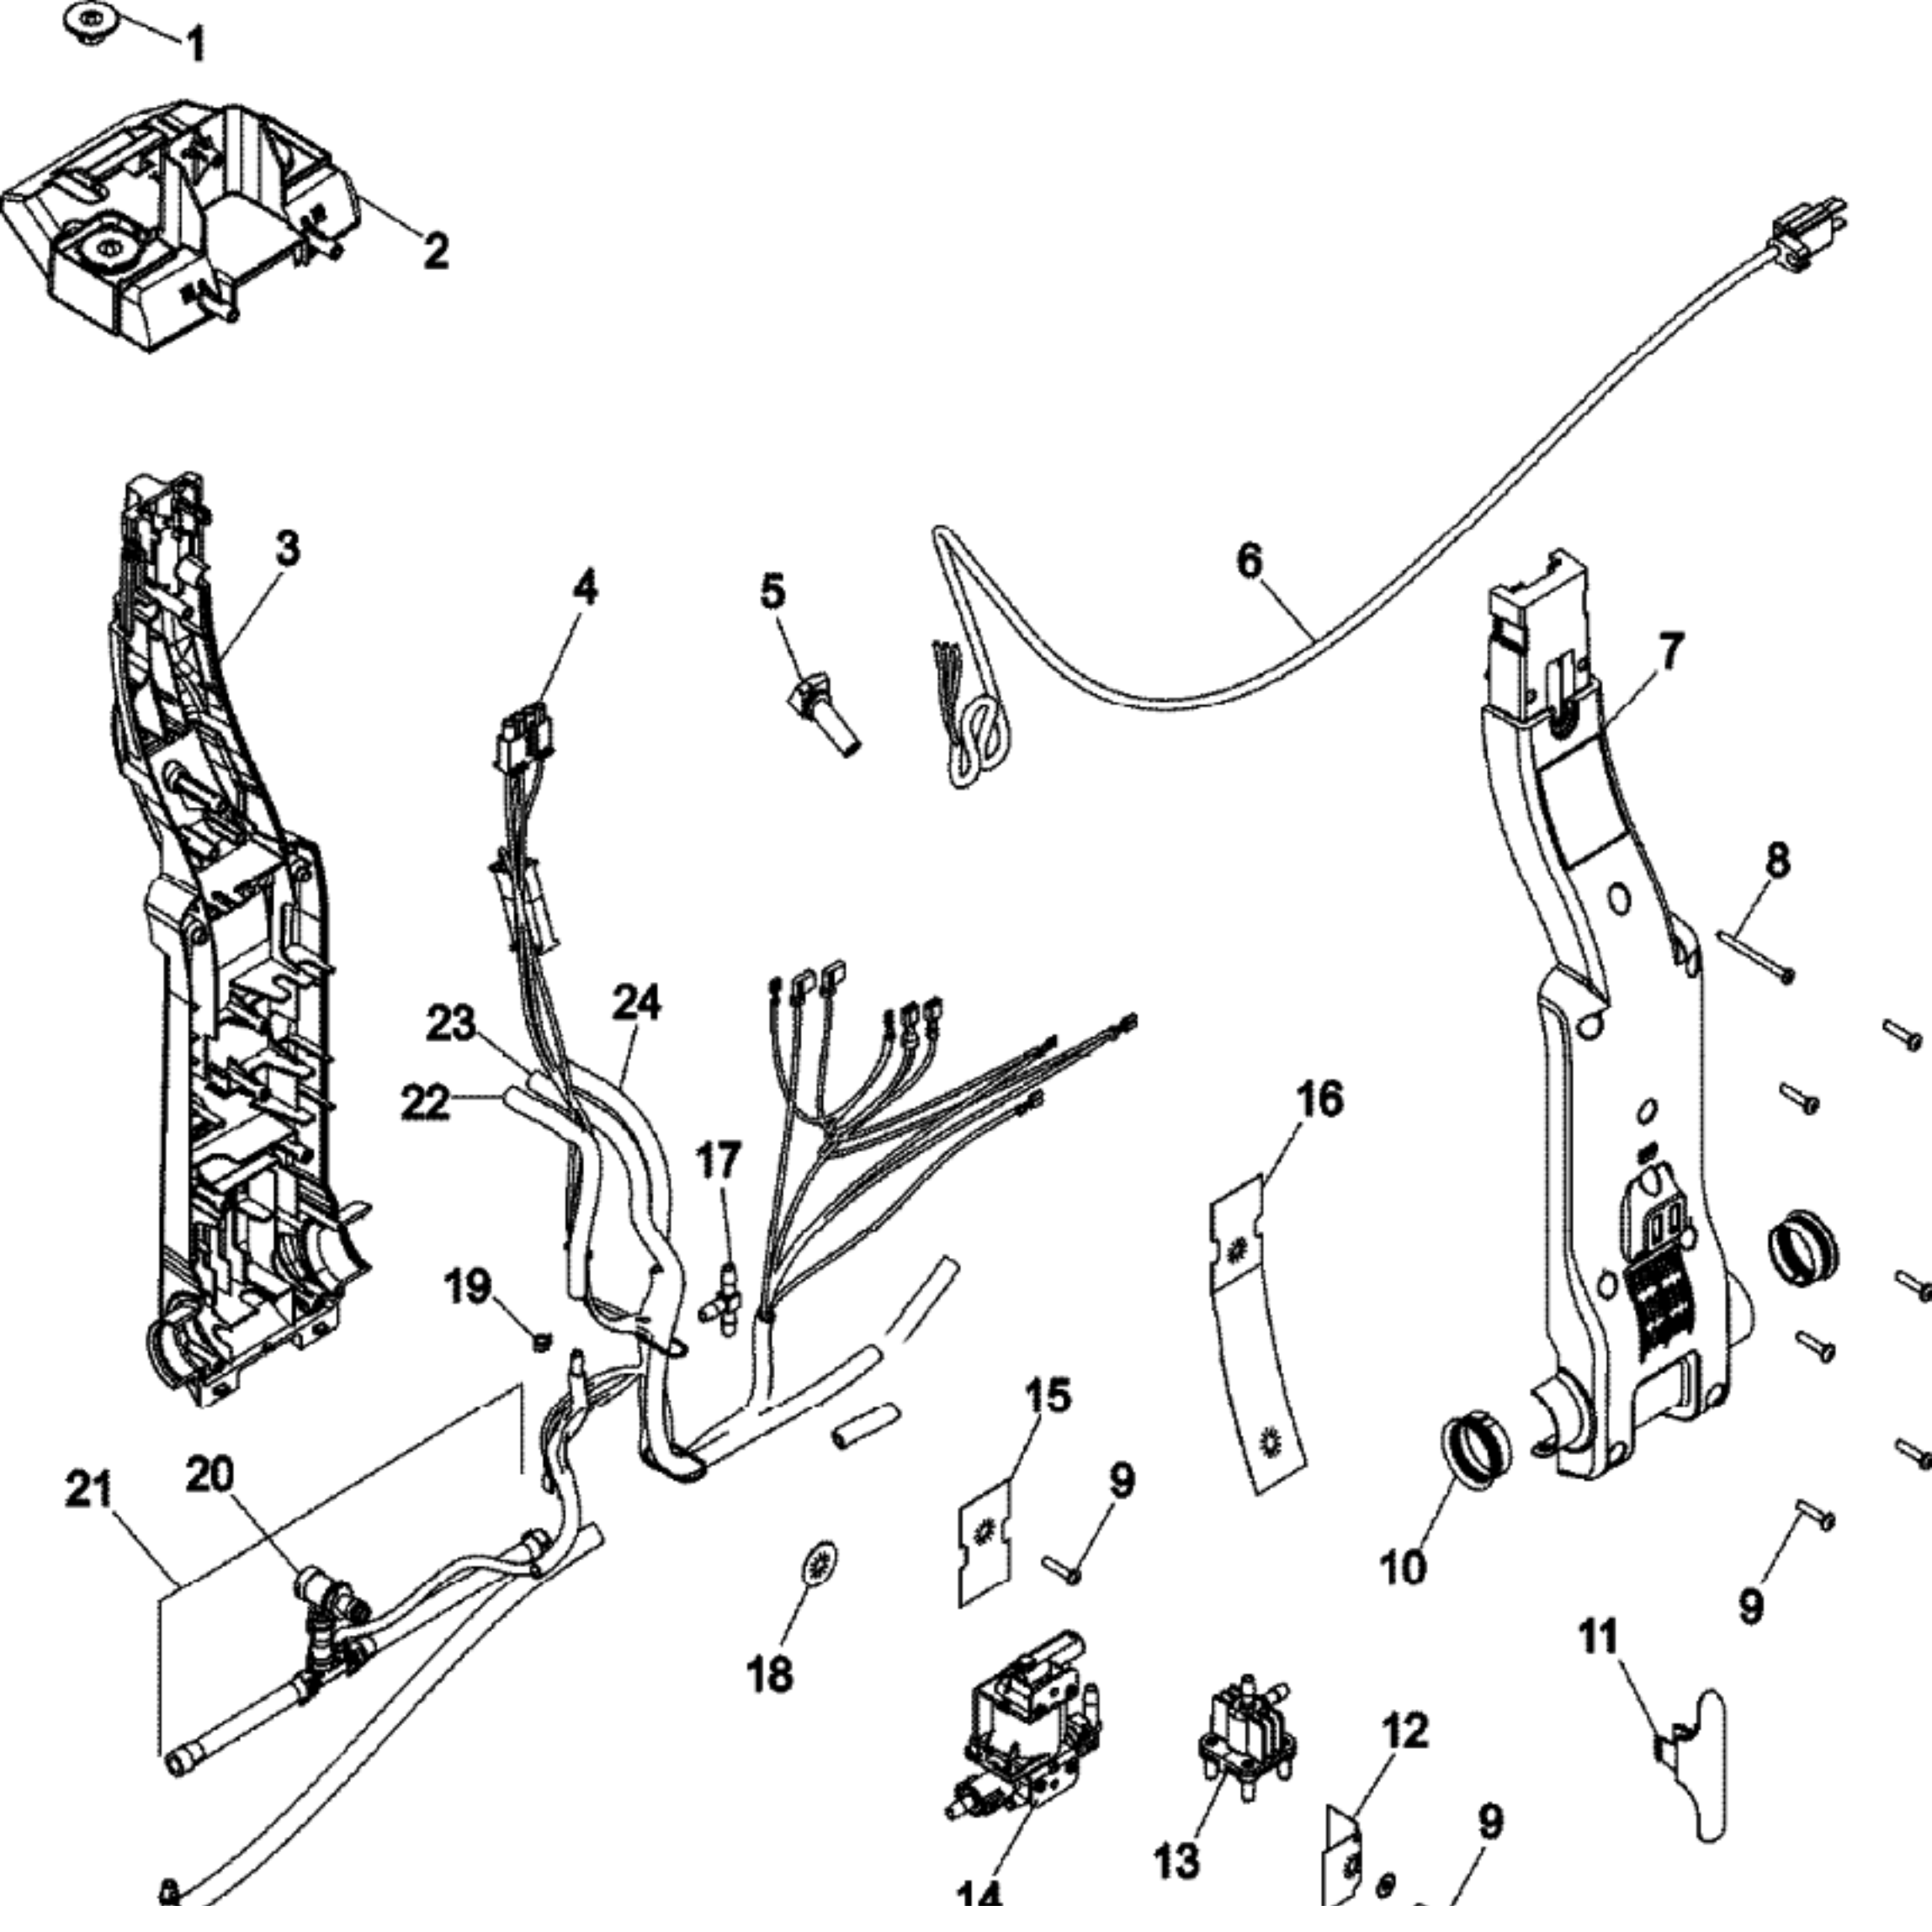

## Available Replacement Parts for HOOVER F7458-900

<a href="#">HR-7503</a>	Water Tank
<a href="#">HR-2405</a>	Brush Block, Green 6-Bristle Extractor

**Model Number: F7458900**  
**BOM/Serial #: F7458900**  
**Graphic Title: LOWER HANDLE**

<b>Image</b>	<b>Key</b>	<b>Part Number</b>	<b>Description</b>	<b>Substitution</b>	<b>Qty.</b>
1	1	92001310	METERING PLATE-MV		1
1	2	41423024	SUPPLY TANK SUPP ASY		1
1	3	92001311	LWR HNDL FRT-MV		1
1	4	46658004	WIRING HARNESS-F7425		1
1	5	36215028	CORD PROTECTOR-WTBGL		1
1	6	91001198	ATTACH CORD ASY-AG		1
1	7	92001312	LWR HNDL REAR-MV		1
1	8	21447019	SCREW-U3301/U4211		1
1	9	21447269	SCREW		6
1	10	32456001	TRUNNON SLEEVE F7220		2
1	11	92001313	CORD HOSE HOOK-MV		1
1	12	34264006	INSULATOR F7220		1
1	13	43513013	PRESSURE VALVE ASY		1
1	14	43582011	PUMP ASSEM.-SOLENOID		1
1	15	34264006	INSULATOR F7220		1
1	16	34285001	INSULATOR-F7425		1
1	17	38681010	T CONNECTOR		1
1	18	34264007	INSULATOR F7220		1
1	19	25411015	HOSE CLAMP		4
1	20	43523004	QUICK DISCONNECT ASY		1
1	21	43491046	QUICK DISCON/TUBING		1
1	22	66173011	TUBING-6.750 LONG	90001101	1
1	23	66173013	TUBING-22.250 LONG		1
1	24	66173011	TUBING-6.750 LONG	90001101	1