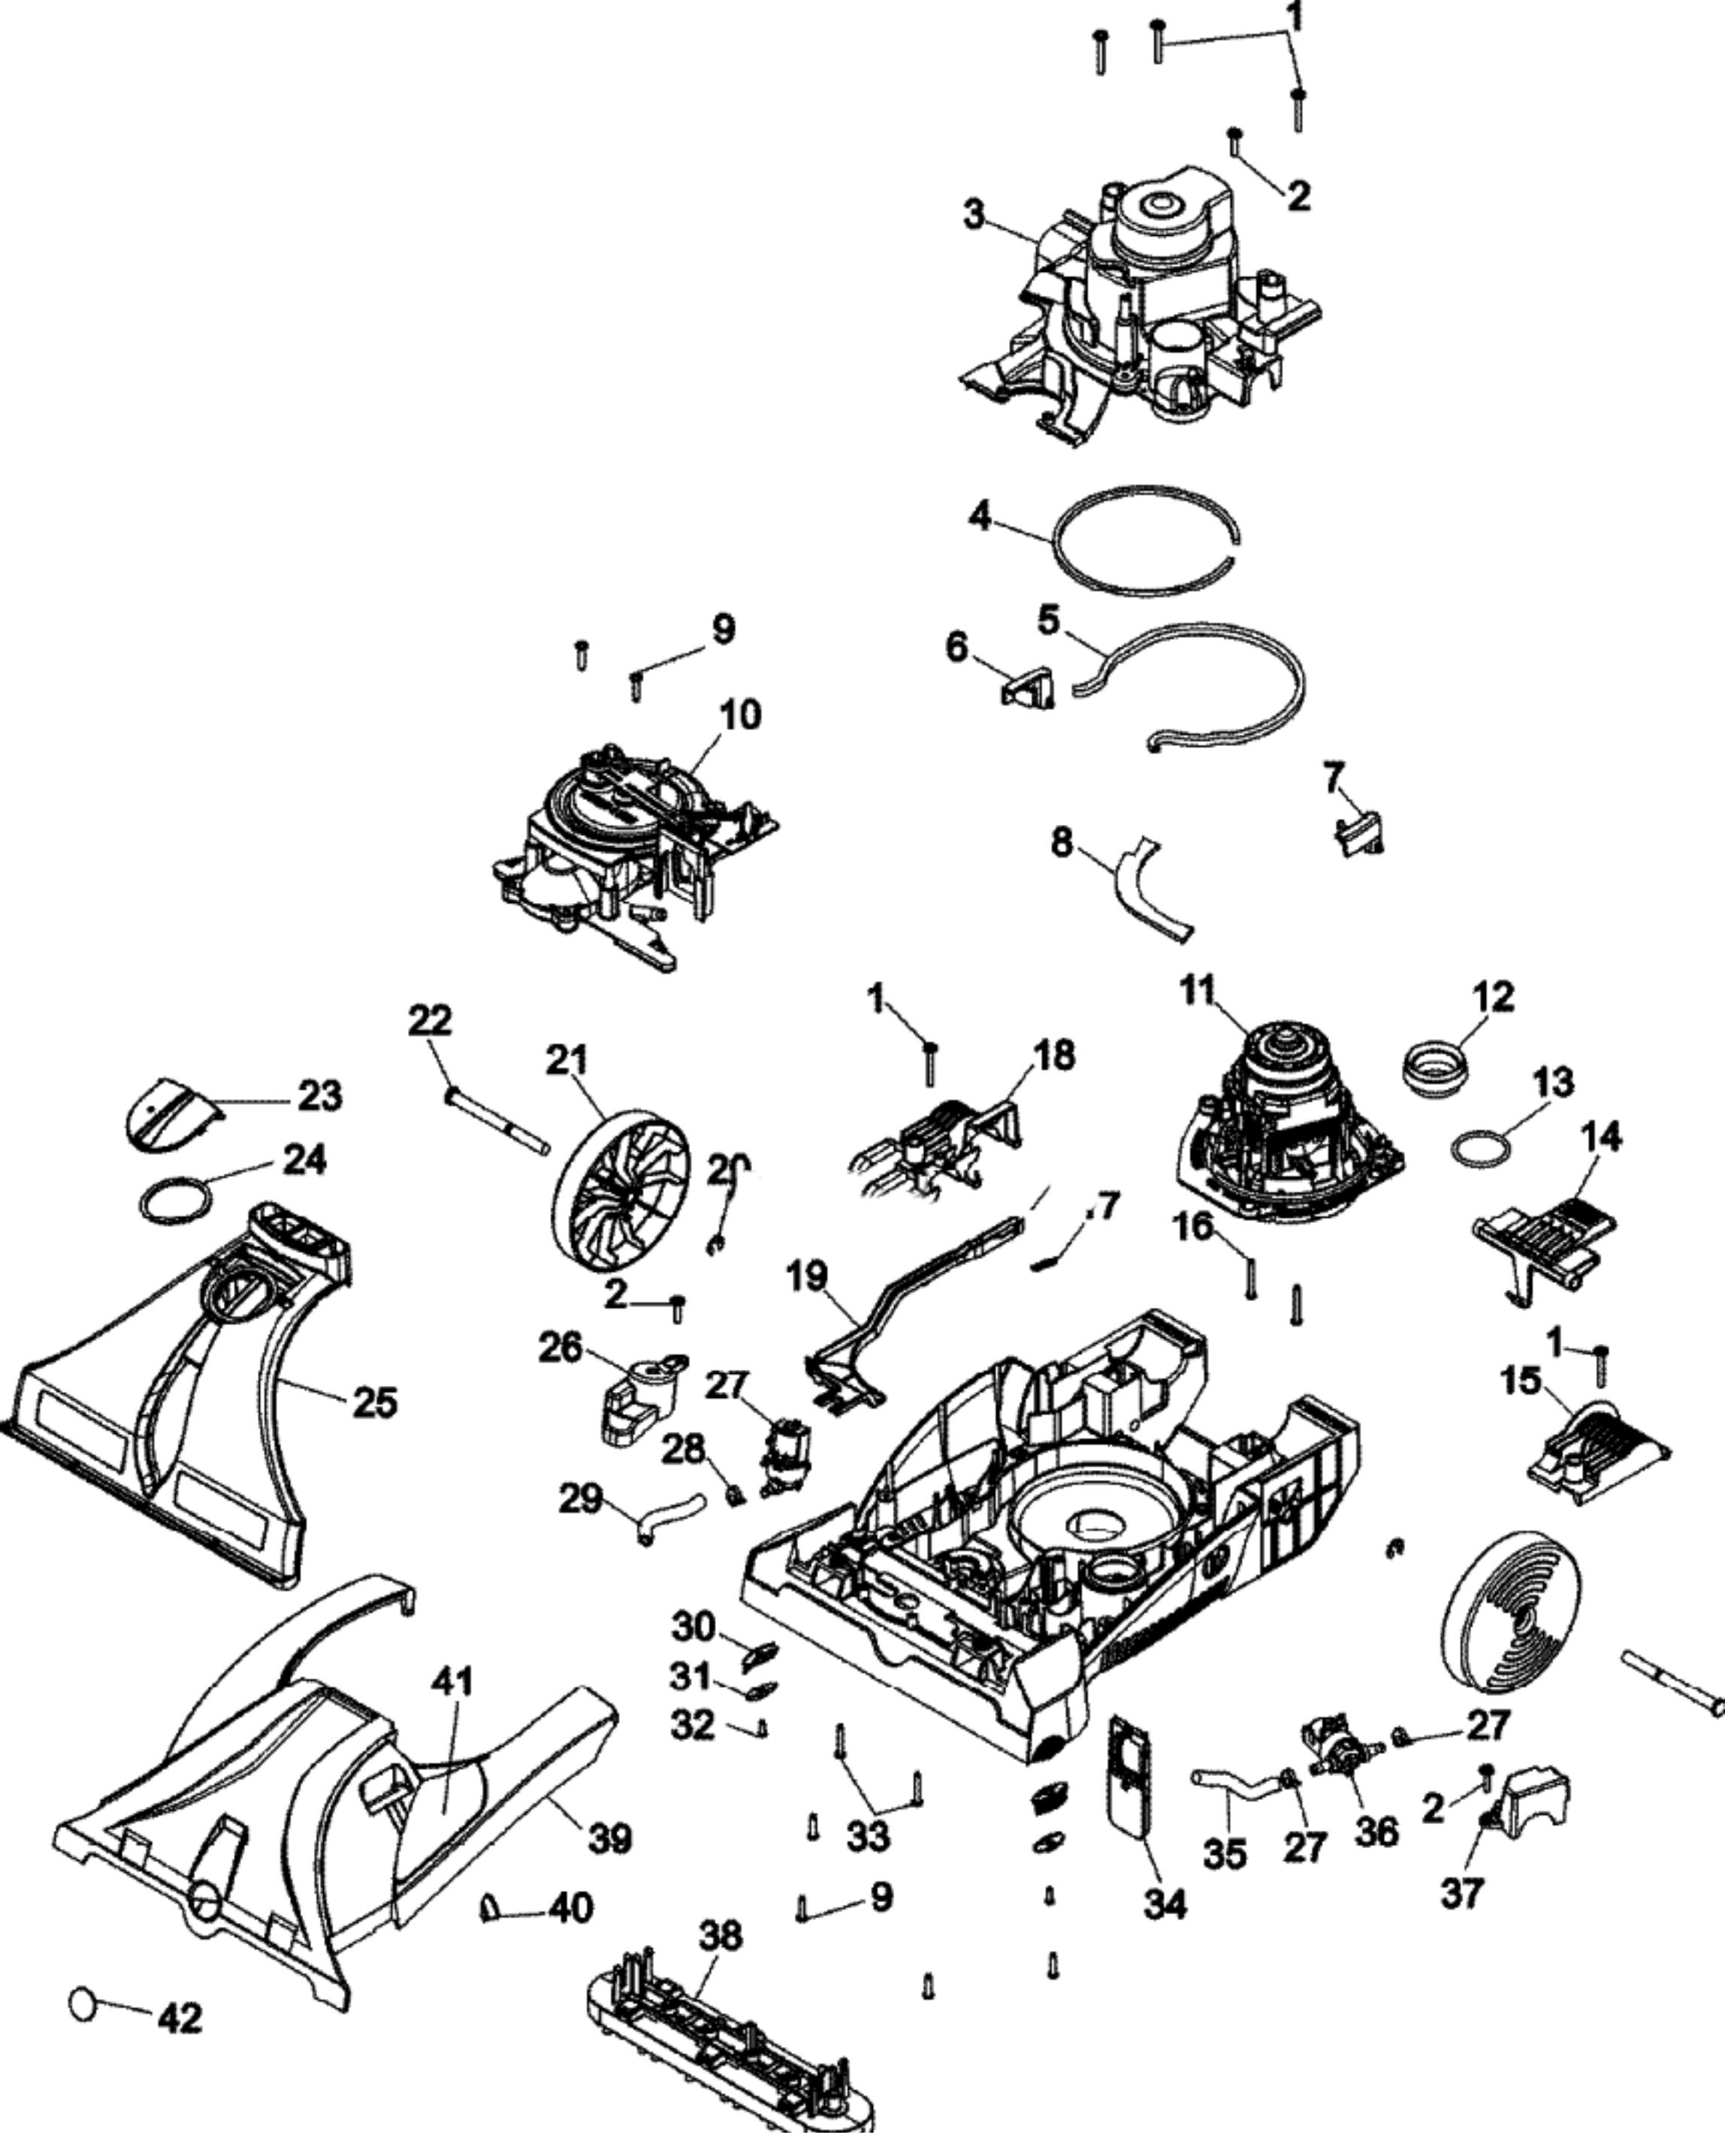

Model Number: F7458900

BOM/Serial #: F7458900

Graphic Title: FOOT

Image	Key	Part Number	Description	Substitution	Qty.
1	1	23149004	TAPPING SCREW W/WSH		5
1	2	23149002	SCREW-SELF TAPPING		2
1	3	92001318	MOTOR COVER-MV		1
1	4	34113004	MOTOR SEAL		1
1	5	38781067	MOTOR BASE SEAL		1
1	6	92001320	LATCH-RH-REC TANK-AHB		1
1	7	92001319	LATCH-LH-REC TANK-AHB		1
1	8	38781074	SEAL-CUT-INNER		1
1	9	21447217	SCREW-SELF TAPPING		2
1	10	91001097	TURBINE AND GEAR ASY		1
1	11	H-43576197	MOTOR ASSEM. COMP	43576197	1
1	12	38784063	STANDPIPE SEAL		1
1	13	25156521	O RING-F7220		1
1	14	92001321	HNDL REL PEDAL-AHB		1
1	15	92001322	TRUNNION BRCKT LH-MV		1
1	16	21479438	SCREW		2
1	17	38331006	SPRING-TURBINE ACT		1
1	18	92001323	TRUNNION BRCKTICK.K		1
1	19	38458066	TURBINE ACTUATOR ARM		1
1	20	160017--	LOCK RING		2
1	21	92001324	REAR WHEEL W/TREAD-MV		2
1	22	90001211	REAR AXLE-6 BRUSH-AY		2
1	23	92001325	DOOR-TOOL PORT-CP		1
1	24	38784091	SEAL-DOOR		1
1	25	92001262	SQUEEGEE, HARD FLOOR		1
1	25	91001096	NOZZLE ASY - 6 BRUSH		1
1	26	92001326	SOLENOID COVER RH-MV		1
1	27	25686056	SOLUTION VALVE-F7220		1
1	28	25411015	HOSE CLAMP		4
1	29	66173011	TUBING-6.750 LONG	90001101	1
1	30	92001266	GROOMERS		2
1	31	92001267	GROOMER PLATE		2
1	32	21447217	SCREW-SELF TAPPING		2
1	33	21447268	SCREW		2
1	34	43613018	FILTER CASSETTE & SCREEN ASSM		1