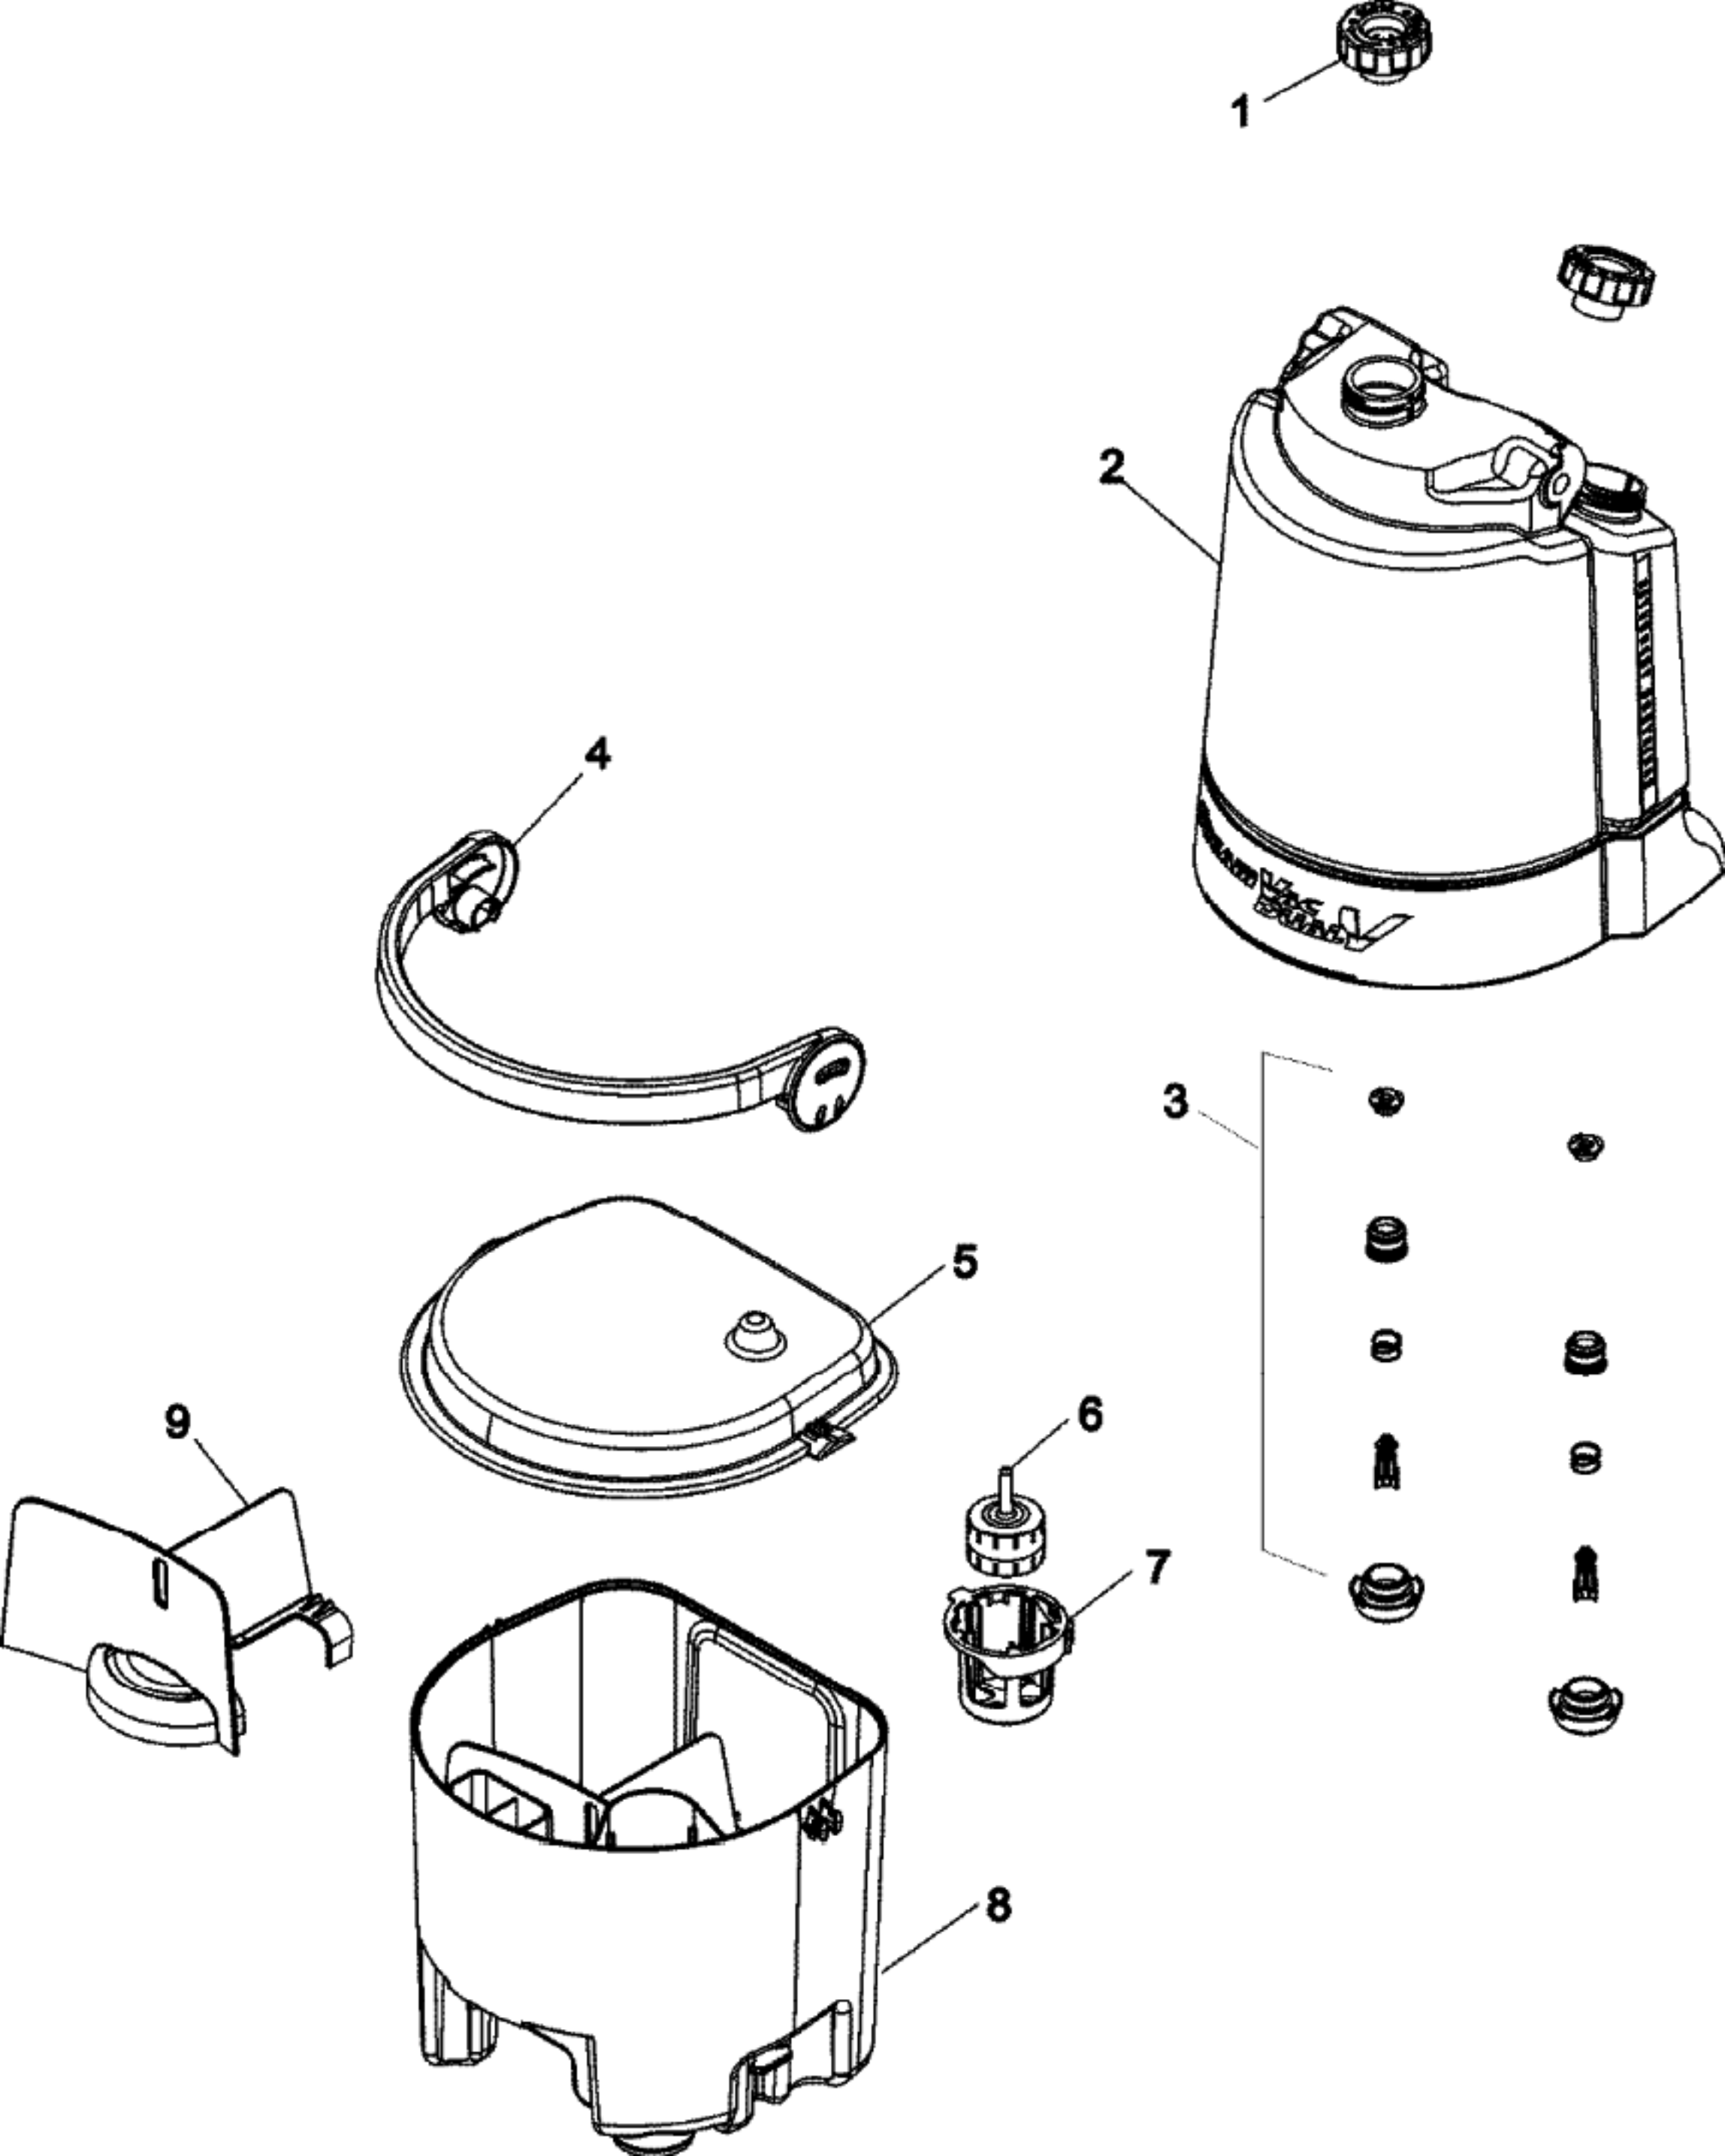

Model Number: F7458900

BOM/Serial #: F7458900

Graphic Title: TANKS

Image	Key	Part Number	Description	Substitution	Qty.
1	1	42272138	THREADED CAP-F7220		2
1	2	39457064	SUP TANK LATCH/HANDLE AFJ		1
1	2	91001199	SUPPLY TANK ASY		1
1	3	43513014	SUPPLY TANK VALVE	12002549	1
1	4	92001330	REC TANK CARRY HNDL-AFJ		1
1	5	92001316	REC TANK LID ASY COMP		1
1	6	43538002	FLOAT ASY		1
1	7	38719043	FLOAT RETAINER		1
1	8	92001314	RECOVERY TANK-CP		1
1	9	92001317	REC TANK BFFL WALL-AJA		1