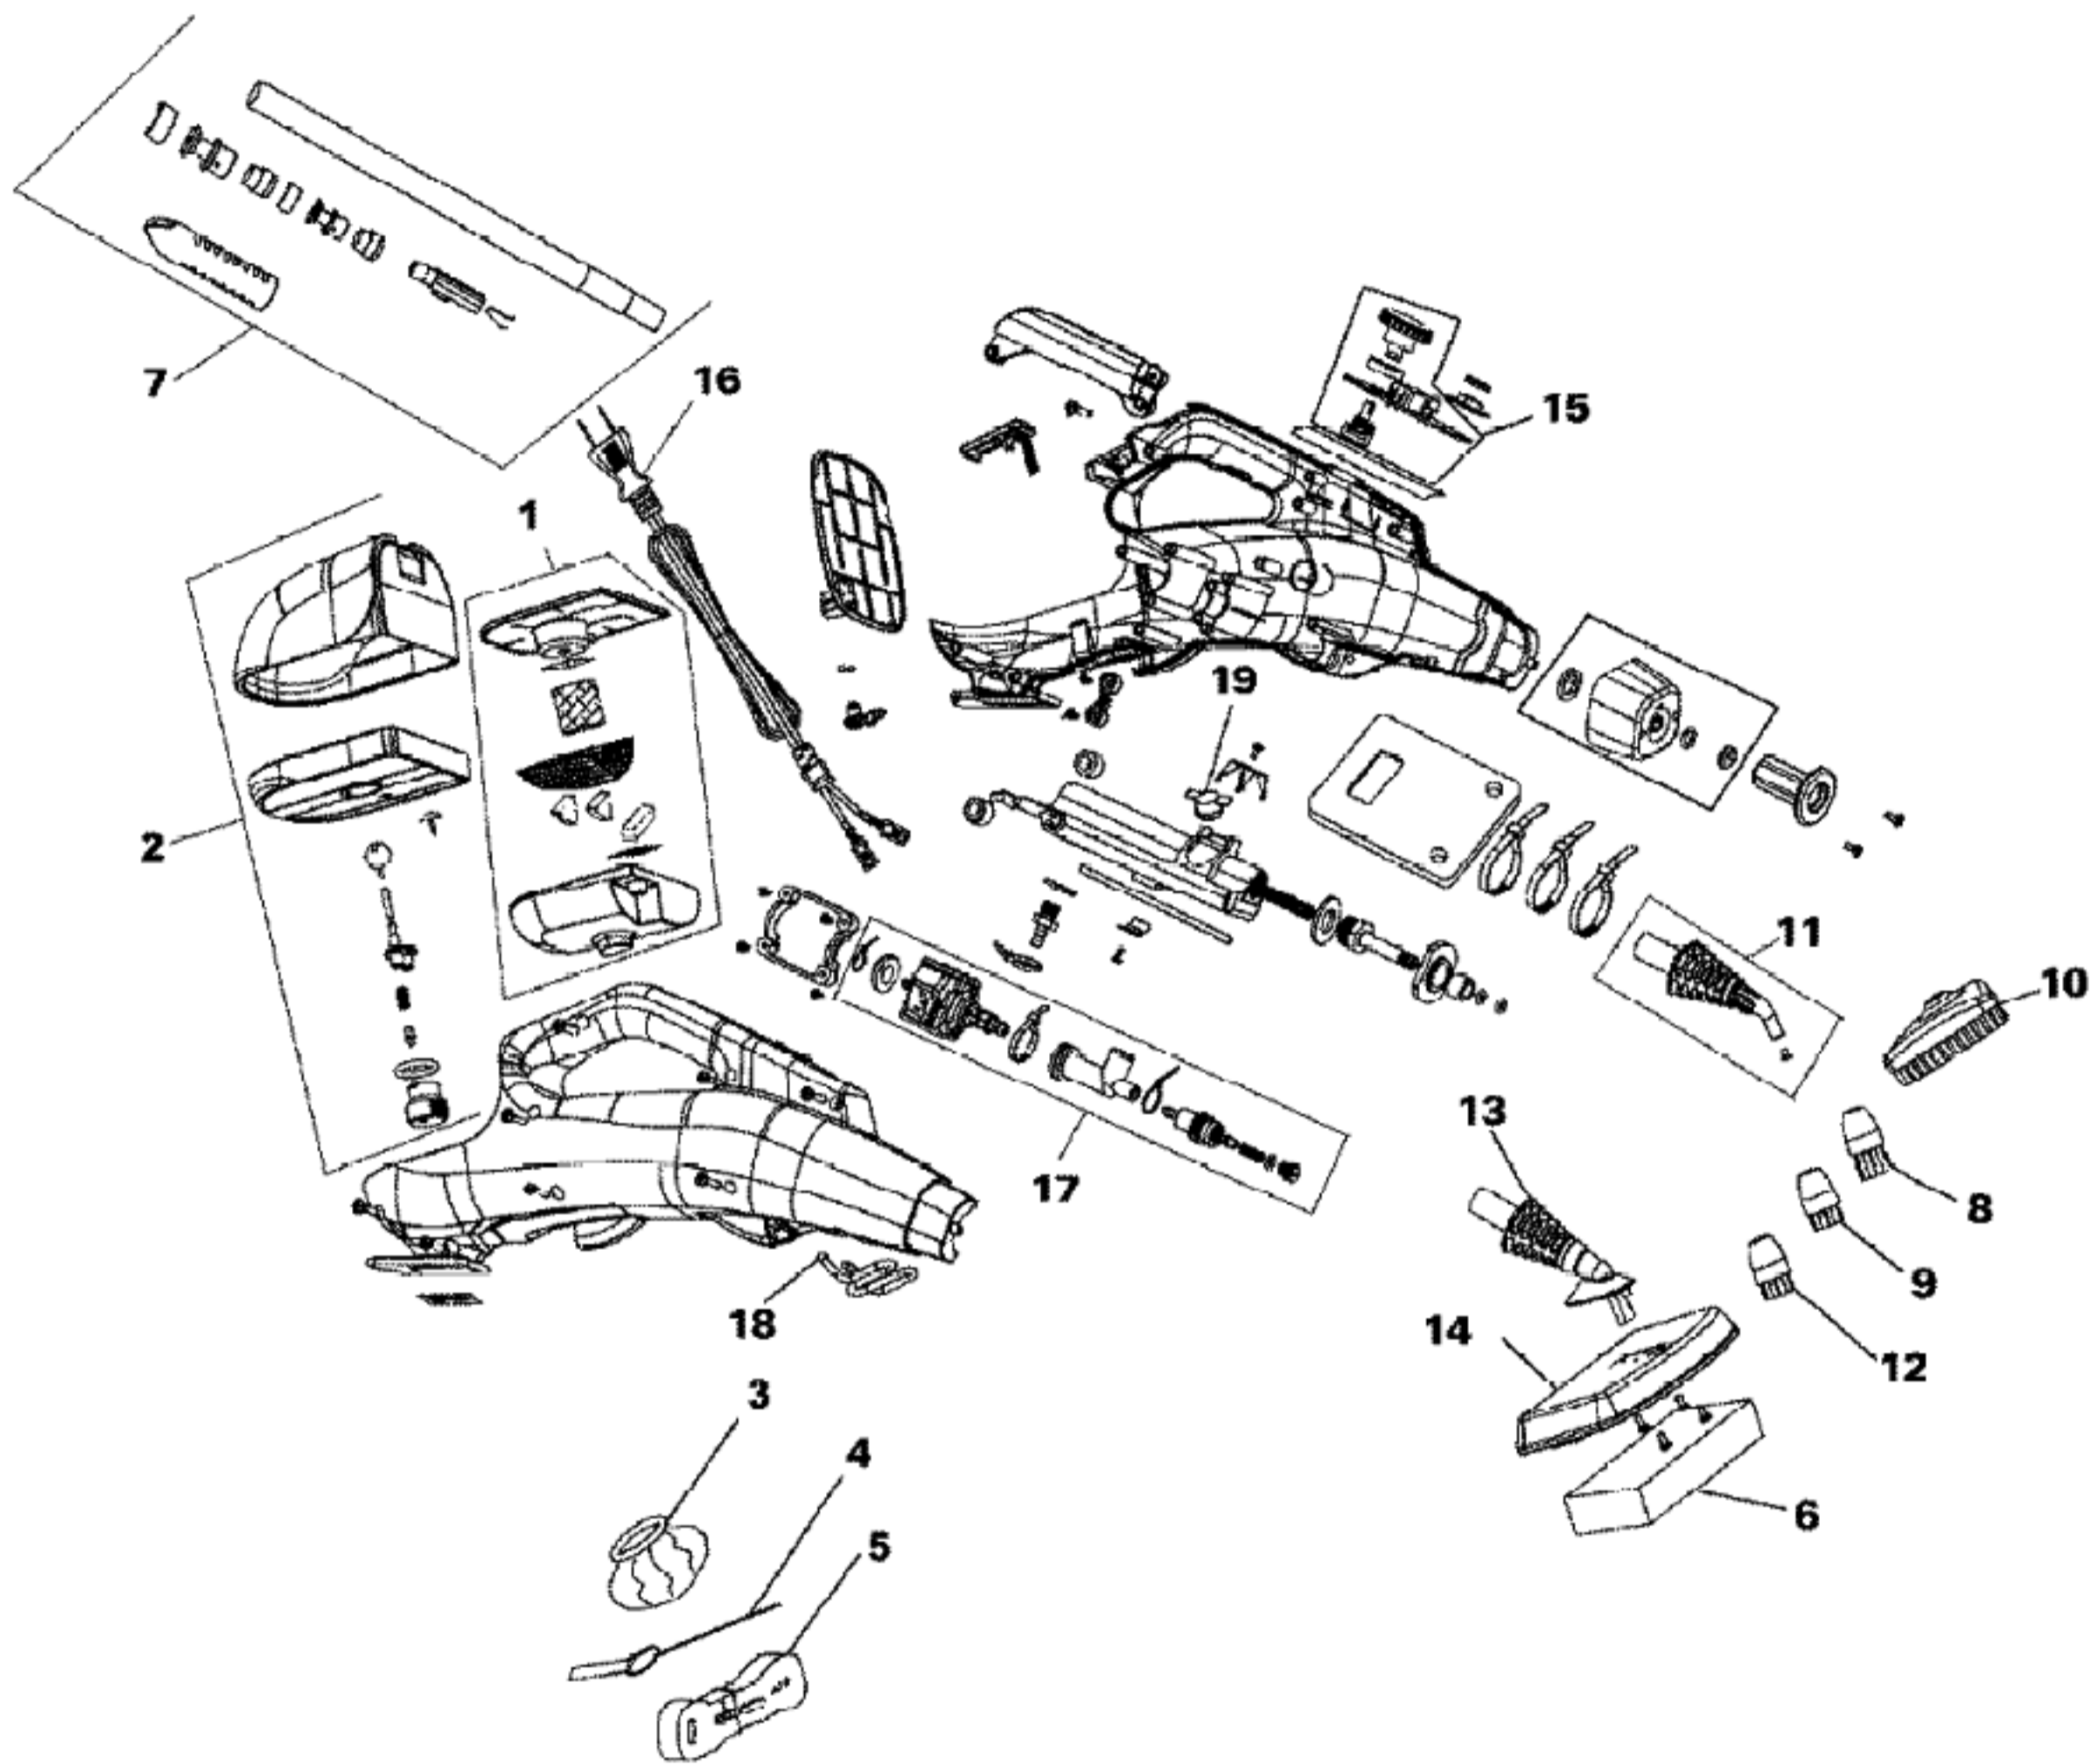

This Owner's Manual is provided and hosted by [Appliance Factory Parts](#).

HOOVER H1005 Owner's Manual

[Shop genuine replacement parts for HOOVER H1005](#)

[Find Your HOOVER Vacuum Cleaner Parts - Select From 1456 Models](#)

----- Manual continues below -----

Only NUMBERED items are stocked as replacement parts

Item	Part Number	Part Description	Alt Part	Series	Qty
1	59173030	Filter-H1005			1
2	59173050	Water Tank-H1005			1
3	59173023	Cotton Cover-H1005			1
4	59173022	Dredge Needle-H1005			1
5	59173021	Carry Strap-H1005			1
6	59173029	Sponge-H1005			1
7	59173033	Handle-H1005			1
8	59173017	Sm Brush-Long-H1005			1
9	59173018	Sm Brush-Short-H1005			1
10	59173015	Triangle Brush-H1005			1
11	59173014	St Jet Selector-H100			1
12	59173019	Sm Brush-Gra-Sh-H100			1
13	59173027	Stm Jet Selec-Big			1
14	59173028	Bg Brush Cover-H1005			1
15	59173045	PCB w/Wiring-H1005			1
16	59173042	Power Cord-H1005			1
17	59173056	Pump w/wiring-H1005			1
18	59173036	Wire Holder			1
19	59173065	Thermostat-H1005			1
20	59173066	Relief Valve-H1005			1