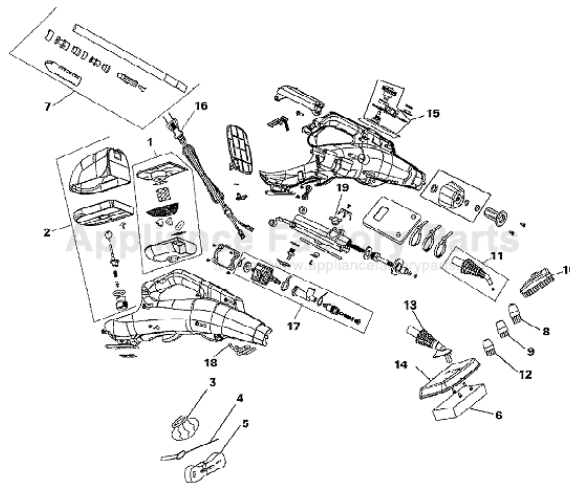

This Owner's Manual is provided and hosted by [Appliance Factory Parts](#).

HOOVER H1005 Owner's Manual

[Shop genuine replacement parts for HOOVER H1005](#)

[Find Your HOOVER Vacuum Cleaner Parts - Select From 1456 Models](#)

----- Manual continues below -----

Only NUMBERED items are stocked as replacement parts

Item	Part Number	Part Description	Alt Part	Series	Qty
1	59173030	Filter-H1005			1
2	59173050	Water Tank-H1005			1
3	59173023	Cotton Cover-H1005			1
4	59173022	Dredge Needle-H1005			1
5	59173021	Carry Strap-H1005			1
6	59173029	Sponge-H1005			1
7	59173033	Handle-H1005			1
8	59173017	Sm Brush-Long-H1005			1
9	59173018	Sm Brush-Short-H1005			1
10	59173015	Triangle Brush-H1005			1
11	59173014	St Jet Selector-H100			1
12	59173019	Sm Brush-Gra-Sh-H100			1
13	59173027	Stm Jet Selec-Big			1
14	59173028	Bg Brush Cover-H1005			1
15	59173045	PCB w/Wiring-H1005			1
16	59173042	Power Cord-H1005			1
17	59173056	Pump w/wiring-H1005			1
18	59173036	Wire Holder			1
19	59173065	Thermostat-H1005			1
20	59173066	Relief Valve-H1005			1