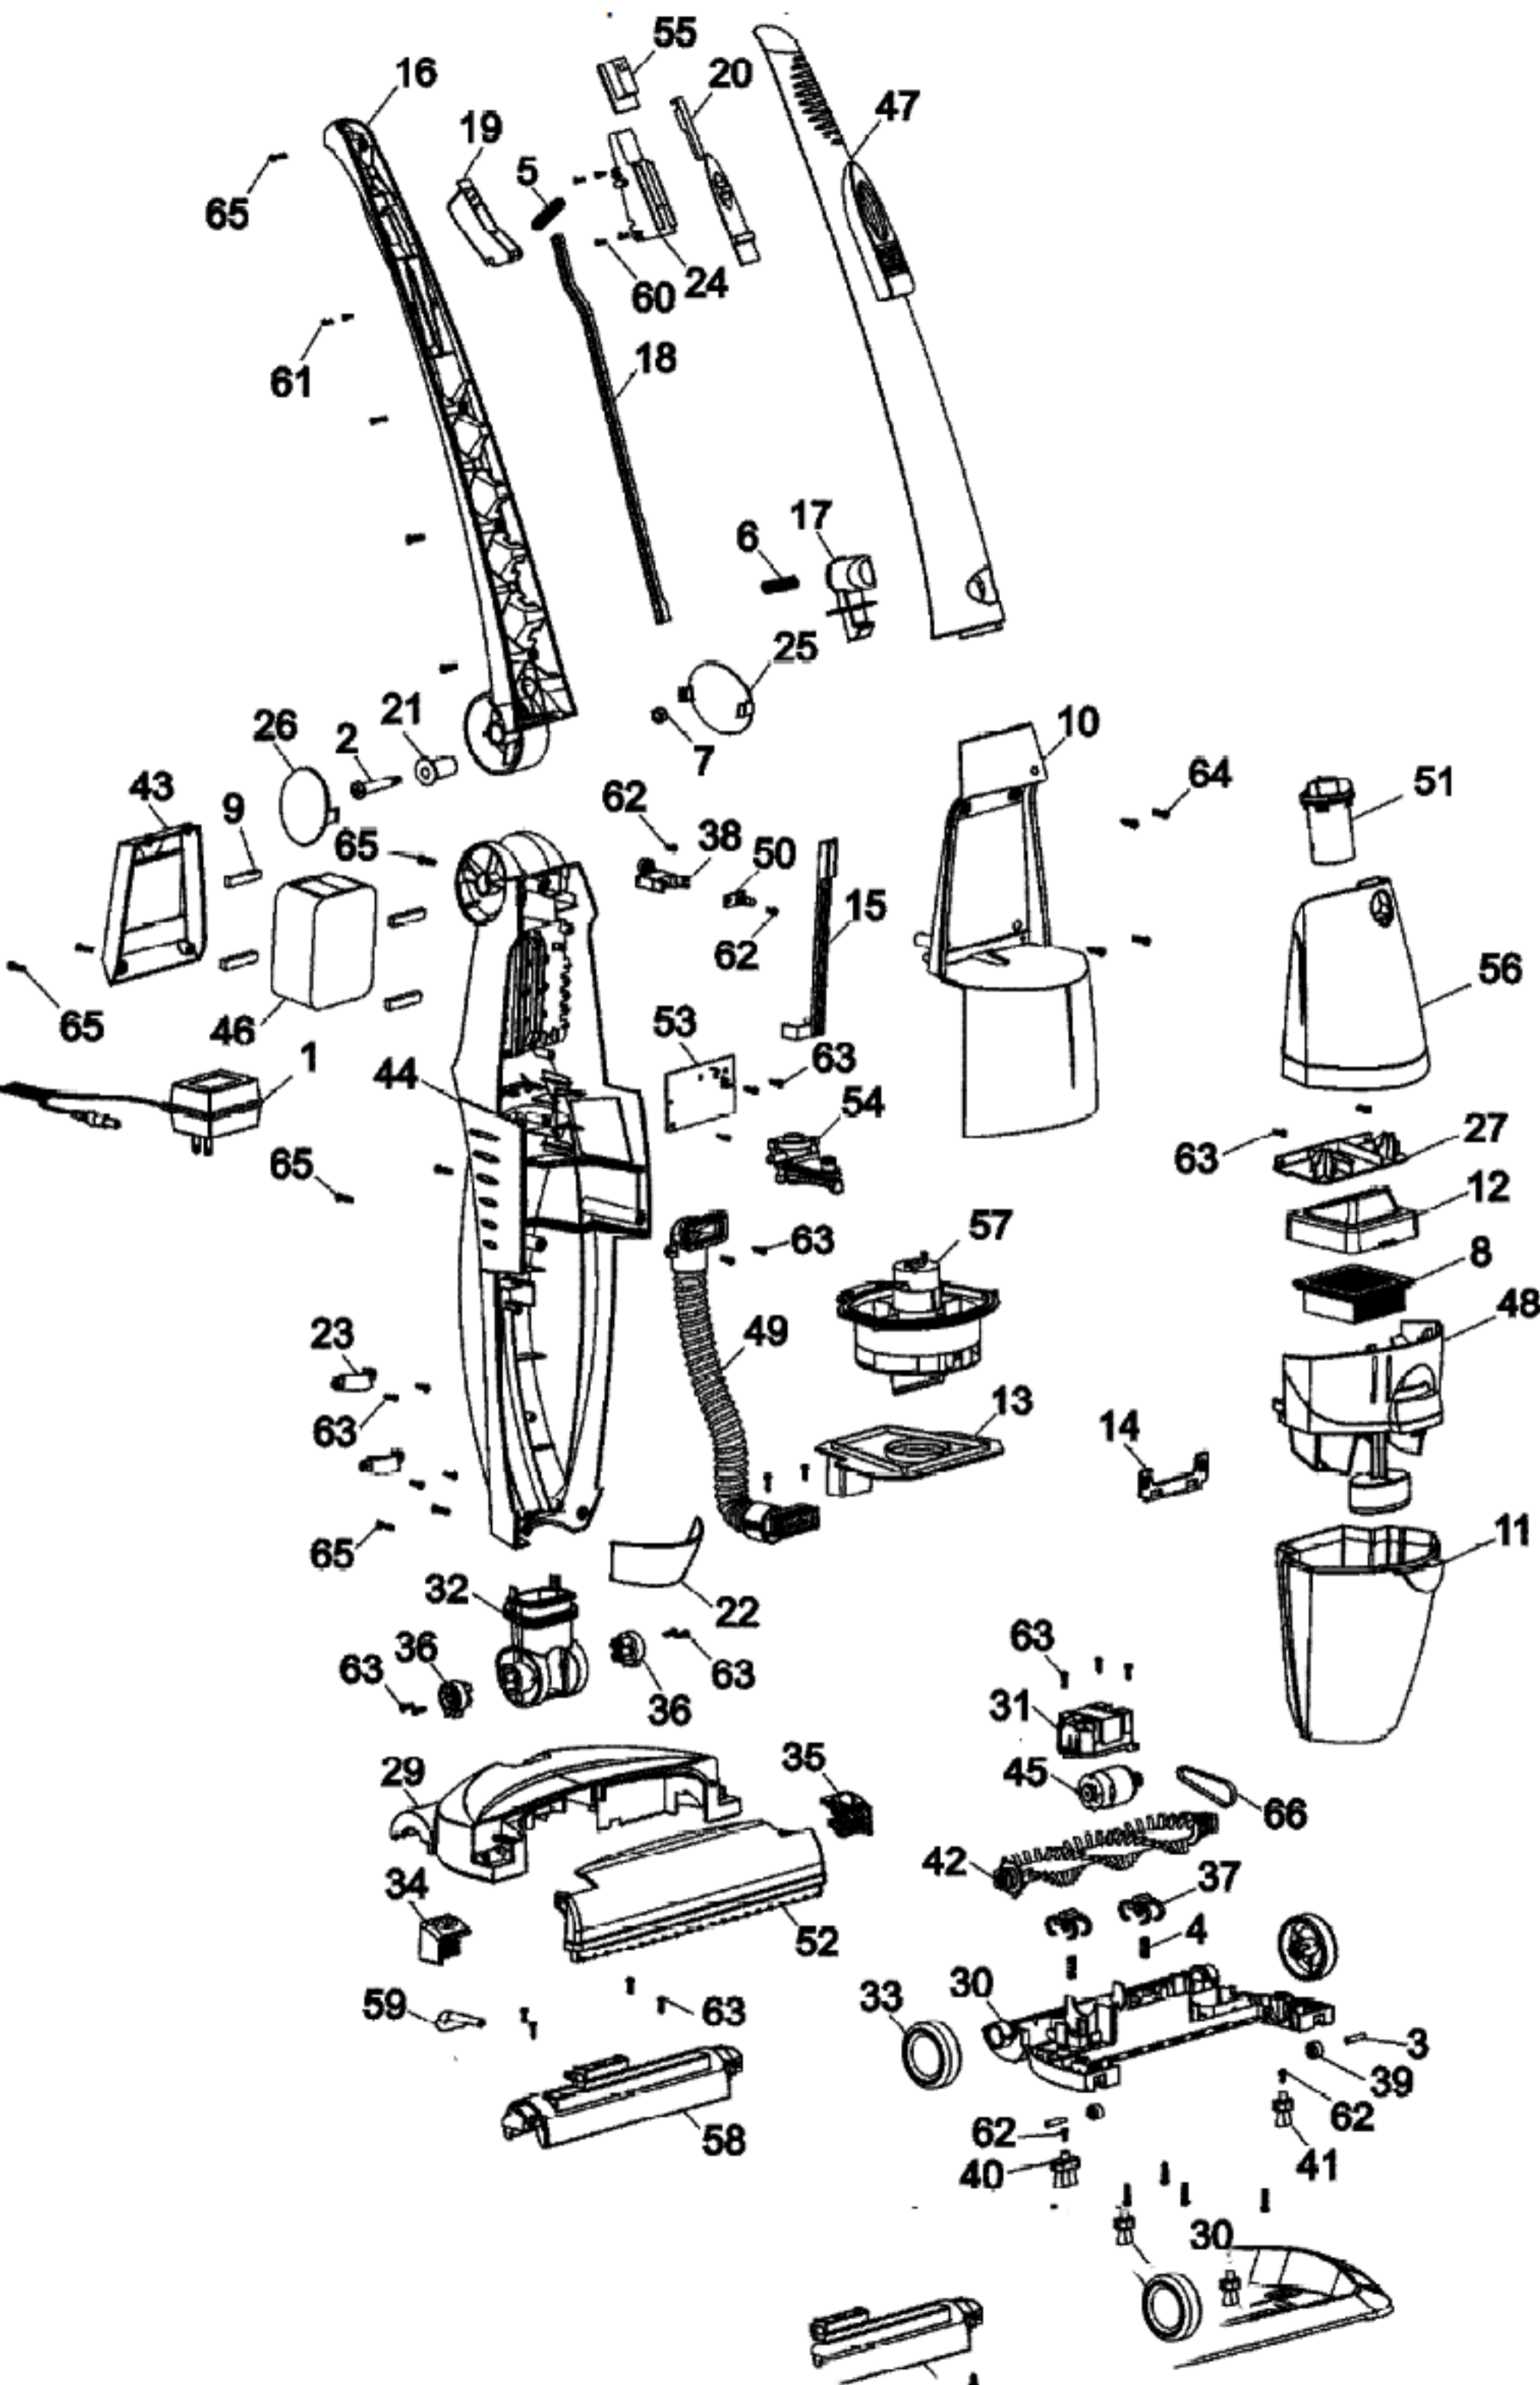

# HOOVER H2510 Owner's Manual

[Shop genuine replacement parts for HOOVER H2510](#)

[Find Your HOOVER Vacuum Cleaner Parts - Select From 1456 Models](#)

----- Manual continues below -----

Item	Part Number	Part Description	Alt Part	Series	Qty
1	93002356	BATTERY CHARGER		10	1
2	93002363	PIN-FOLDING HANDLE		10	1
3	93002364	AXLE-FRONT WHEEL		10	2
4	93002365	SPRING-UPPER STRUCTURE DETENT		10	2
5	93002366	SPRING-SOL REL BUTTON		10	1
6	93002367	SPRING-HANDLE RELEASE		10	1
7	93002368	NUT-FOLDING HANDLE		10	1
8	93002369	FILTER-MAIN		10	1
9	W10124350	NOT REQUIRED PART OR SEE NOTE		10	1
10	93002370	FRONT HOUSING		10	1
11	93002371	RECOVERY TANK		10	1
12	93002372	FILTER RETAINER		10	1
13	93002373	BULKHEAD SUCT. MTR		10	1
14	93002374	REC. TANK-LOCK		10	1
15	93002375	LOWER MAIN VALVE ROD		10	1
16	93002376	BACK HANDLE		10	1
17	93002377	HANDLE RELEASE BUTTON		10	1
18	93002378	UPPER MAIN VALVE ROD		10	1
19	93002379	SOLUTION LEVER		10	1
20	93002380	SWITCH BUTTON		10	1
21	93002381	BUSHING HANDLE		10	1
22	93002382	FRONT HOUSING LOWER		10	1
23	93002383	HOSE CLAMP		10	2
24	93002384	SWITCH BRACKET		10	1
25	93002385	HANDLE PIVOT COVER-LH		10	1
26	93002386	HANDLE PIVOT COVER-RH		10	1
27	93002387	SOL. TANK LOCATOR LOWER		10	1
28	93002388	STORAGE TRAY		10	1
29	93002389	HOOD		10	1
30	93002390	MAIN BODY		10	1
31	93002391	AGIT. MTR. COVER		10	1
32	93002392	HOSE CONNECTOR		10	1
33	93002393	REAR WHEEL-ASSEM		10	2
34	93002394	NOZZLE RELEASE-RH		10	1
35	93002395	NOZZLE RELEASE-LH		10	1
36	93002396	HOSE CONNECTOR SIDE		10	2
37	93002397	HOSE CONNECTOR DETENT		10	2
38	93002398	LED PCB HOLDER		10	1
39	93002399	FRONT WHEEL ASSEMBLY		10	2
40	93002400	BRUSH LACED-RH		10	1
41	93002401	BRUSH LACED-LH		10	1
42	93002413	AGITATOR ASSEM.		10	1
43	93002419	BATTERY COVER W/FOAM		10	1
44	93002420	BACK HOUSING W/FOAM		10	1
45	93002417	AGIT MTR ASSEM.-W/O LEADS		10	1
46	93002357	BATTERY PACK		10	1
47	93002423	FRONT HANDLE ASSEM.		10	1