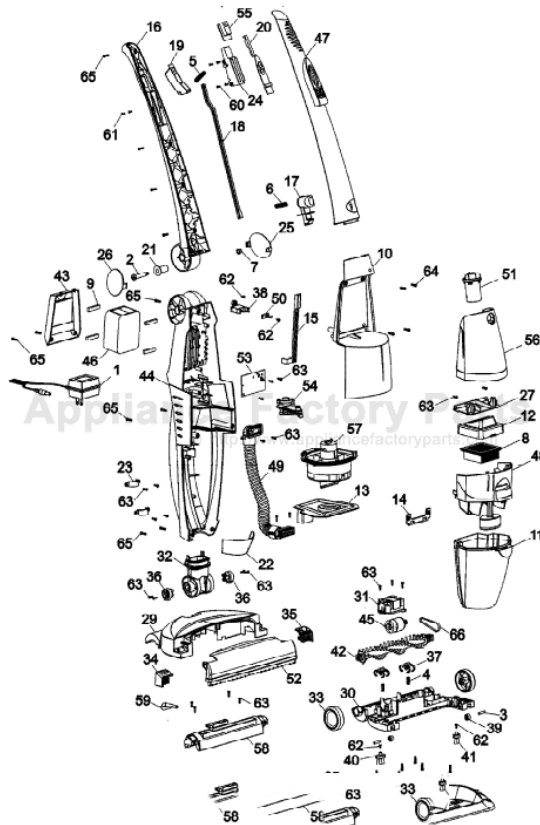

# HOOVER H2510 Owner's Manual

[Shop genuine replacement parts for HOOVER H2510](#)

[Find Your HOOVER Vacuum Cleaner Parts - Select From 1456 Models](#)

----- Manual continues below -----

Item	Part Number	Part Description	Alt Part	Series	Qty
1	93002356	BATTERY CHARGER		10	1
2	93002363	PIN-FOLDING HANDLE		10	1
3	93002364	AXLE-FRONT WHEEL		10	2
4	93002365	SPRING-UPPER STRUCTURE DETENT		10	2
5	93002366	SPRING-SOL REL BUTTON		10	1
6	93002367	SPRING-HANDLE RELEASE		10	1
7	93002368	NUT-FOLDING HANDLE		10	1
8	93002369	FILTER-MAIN		10	1
9	W10124350	NOT REQUIRED PART OR SEE NOTE		10	1
10	93002370	FRONT HOUSING		10	1
11	93002371	RECOVERY TANK		10	1
12	93002372	FILTER RETAINER		10	1
13	93002373	BULKHEAD SUCT. MTR		10	1
14	93002374	REC. TANK-LOCK		10	1
15	93002375	LOWER MAIN VALVE ROD		10	1
16	93002376	BACK HANDLE		10	1
17	93002377	HANDLE RELEASE BUTTON		10	1
18	93002378	UPPER MAIN VALVE ROD		10	1
19	93002379	SOLUTION LEVER		10	1
20	93002380	SWITCH BUTTON		10	1
21	93002381	BUSHING HANDLE		10	1
22	93002382	FRONT HOUSING LOWER		10	1
23	93002383	HOSE CLAMP		10	2
24	93002384	SWITCH BRACKET		10	1
25	93002385	HANDLE PIVOT COVER-LH		10	1
26	93002386	HANDLE PIVOT COVER-RH		10	1
27	93002387	SOL. TANK LOCATOR LOWER		10	1
28	93002388	STORAGE TRAY		10	1
29	93002389	HOOD		10	1
30	93002390	MAIN BODY		10	1
31	93002391	AGIT. MTR. COVER		10	1
32	93002392	HOSE CONNECTOR		10	1
33	93002393	REAR WHEEL-ASSEM		10	2
34	93002394	NOZZLE RELEASE-RH		10	1
35	93002395	NOZZLE RELEASE-LH		10	1
36	93002396	HOSE CONNECTOR SIDE		10	2
37	93002397	HOSE CONNECTOR DETENT		10	2
38	93002398	LED PCB HOLDER		10	1
39	93002399	FRONT WHEEL ASSEMBLY		10	2
40	93002400	BRUSH LACED-RH		10	1
41	93002401	BRUSH LACED-LH		10	1
42	93002413	AGITATOR ASSEM.		10	1
43	93002419	BATTERY COVER W/FOAM		10	1
44	93002420	BACK HOUSING W/FOAM		10	1
45	93002417	AGIT MTR ASSEM.-W/O LEADS		10	1
46	93002357	BATTERY PACK		10	1
47	93002423	FRONT HANDLE ASSEM.		10	1