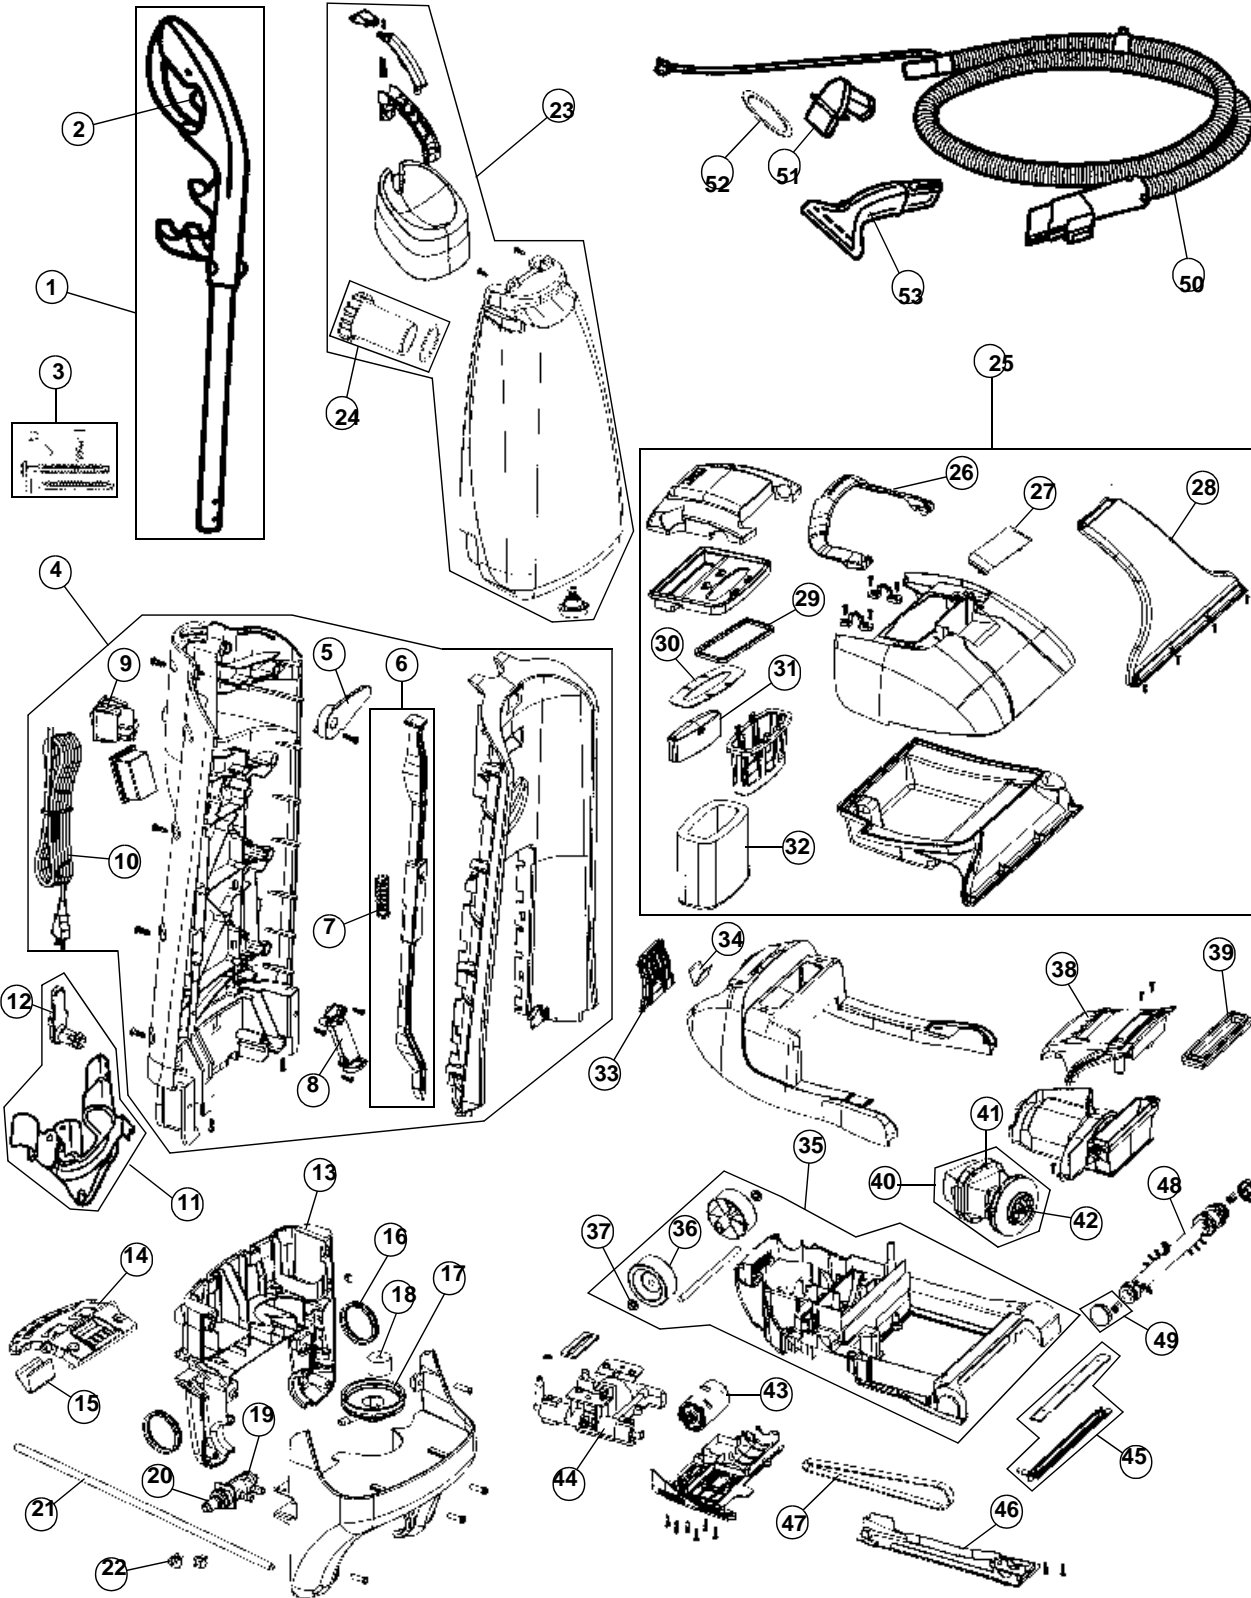

ASSEMBLY SCHEMATIC

[MODEL NO.](#)

FH50035

Carpet Cleaner

PART LISTING

Item	Part Number	Model's To Fit	Part Description
1	300067613	FH50035	UPPER HANDLE ASSEMBLY
2	1700625900	FH50035	TRIGGER
3	2VQ1900000	FH50035	SCREW PACKAGE
4	300434058	FH50035	BACK PANEL ASSEMBLY
5	1VQ1525600	FH50035	STRAIN RELIEF
6	1VQ1520600	FH50035	LOWER HANDLE ROD w/SPRING
7	1700525000	FH50035	SPRING - LOWER HANDLE ROD
8	1710507600	FH50035	WIRE CONNECTOR COVER
9	760729001	FH50035	SWITCH
10	1700542600	FH50035	25' POWER CORD
11	1VQ1515600	FH50035	TOOL CADDY WITH CORD HOOK
12	1720120600	FH50035	CORD HOOK
13	1710502600	FH50035	LOWER BACK PANEL - BLACK
14	1700135B00	FH50035	HANDLE RELEASE PEDAL / LOCK
15	1700142000	FH50035	SPRING - HANDLE RELEASE PEDAL / LOCK
16	1700510000	FH50035	LOWER HANDLE PIVOT RINGS
17	1710580000	FH50035	VALVE ADAPTOR PLATE - CLEAN WATER TANK
18	1700595600	FH50035	FOAM - VALVE PLATE ADAPTOR
19	2700575700	FH50035	VALVE ASSEMBLY
20	1770140000	FH50035	PORT CONNECTOR
21	1700567600	FH50035	21" RUBBER TUBING
22	1700568000	FH50035	CLAMP - WATER TUBE
23	300250040	FH50035	CLEAN WATER TANK ASSEMBLY
24	2700805B00	FH50035	FILL CUP - CLEAN WATER TANK
25	302135015	FH50035	DIRTY WATER TANK ASSEMBLY
26	1700730600	FH50035	HANDLE - DIRTY WATER TANK BLACK
27	2700755Q00	FH50035	HOSE DOOR WITH SEAL - DIRTY WATER TANK
28	346221010	FH50035	NOZZLE - DIRTY WATER TANK
29	1700725600	FH50035	SEAL - DIRTY WATER TANK COVER
30	1700760600	FH50035	FLOAT SEAL - DIRTY WATER TANK
31	1700740900	FH50035	FLOAT - DIRTY WATER TANK
32	1700750600	FH50035	FOAM FILTER - DIRTY WATER TANK
33	1700735B00	FH50035	LATCH - DIRT WATER TANK
34	1700140000	FH50035	SPRING - DIRTY WATER COVER LATCH
35	2710100600	FH50035	BASE ASSEMBLY w/ REAR WHEELS - BLACK

FH50035