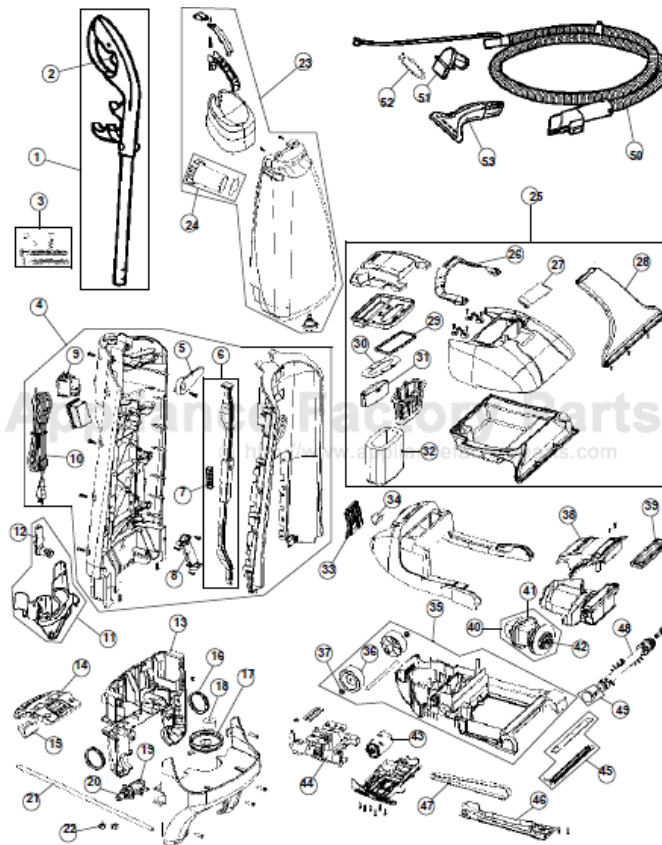

[Find Your HOOVER Vacuum Cleaner Parts - Select From 1455 Models](#)

----- Manual continues below -----