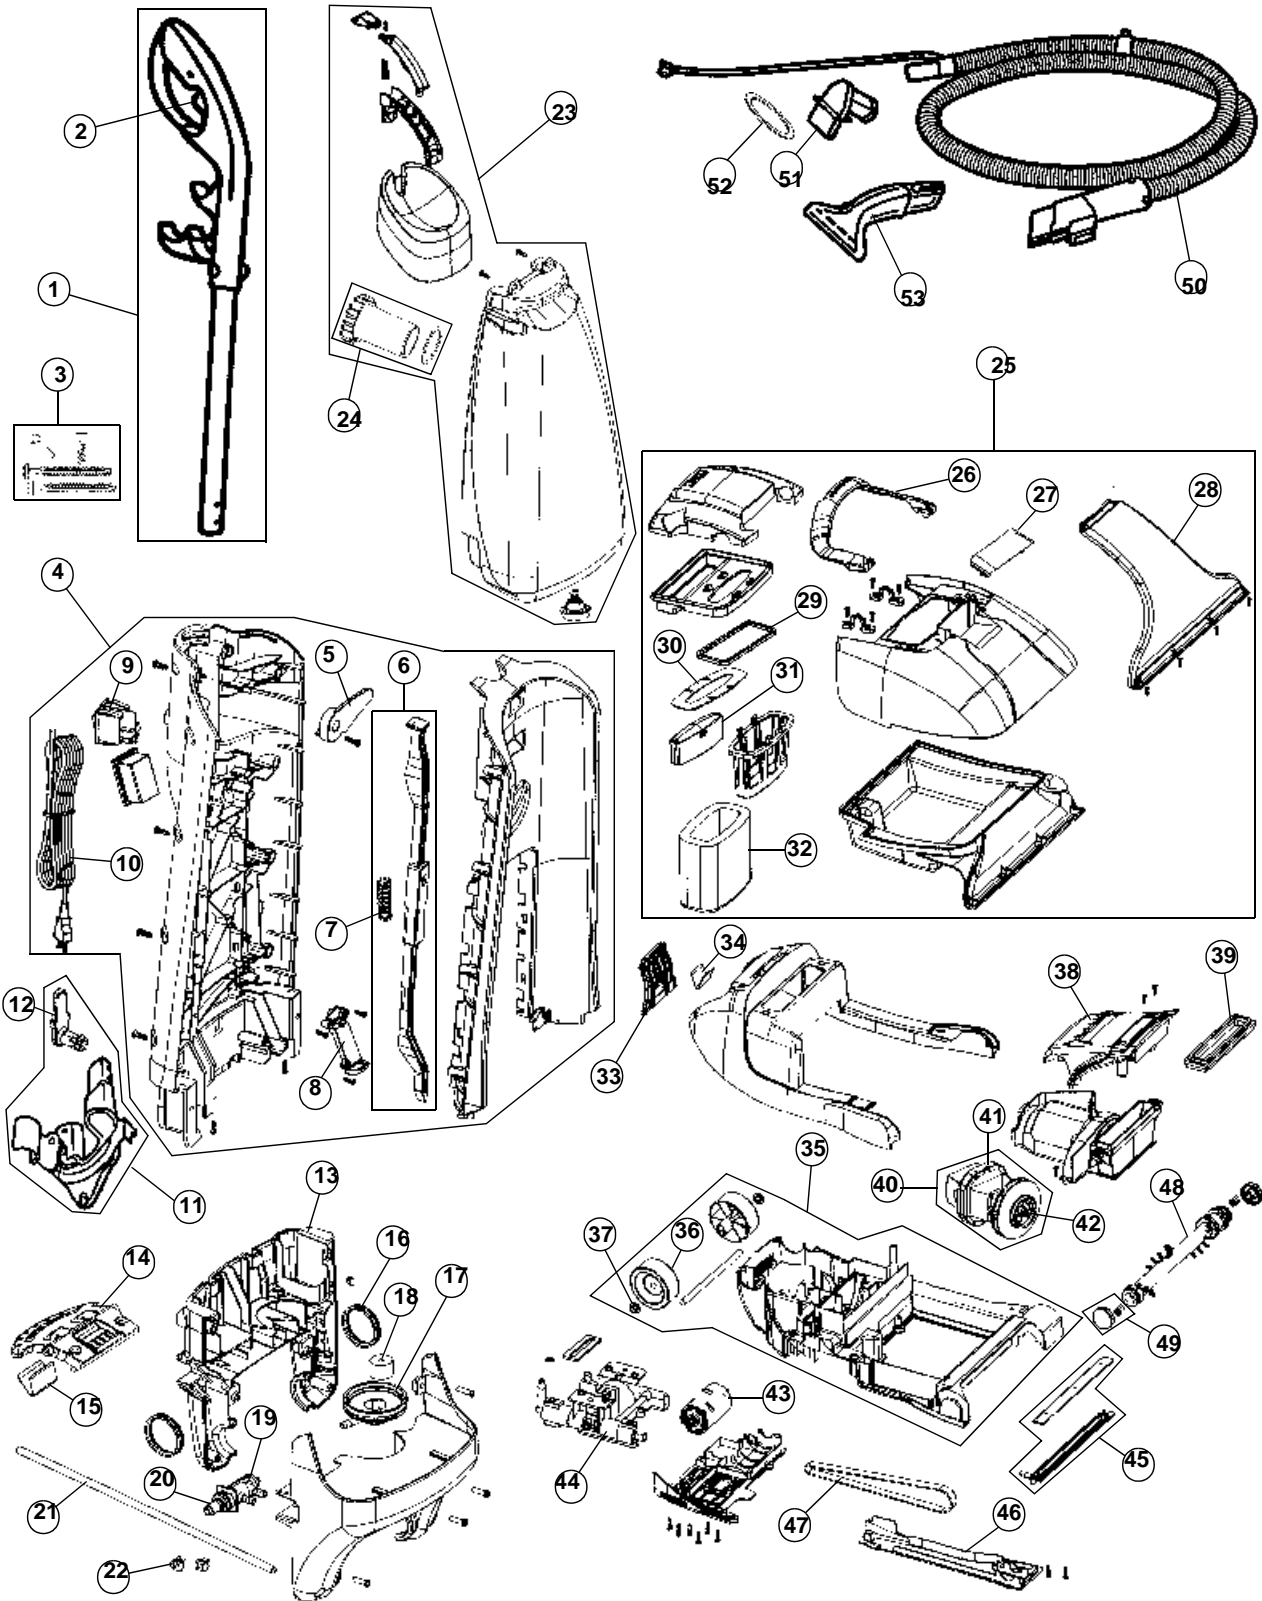

ASSEMBLY SCHEMATIC

MODEL NO.

FH50035

Carpet Cleaner

PART LISTING

Item	Part Number	Model's To Fit	Part Description
1	300067613	FH50035	UPPER HANDLE ASSEMBLY
2	1700625900	FH50035	TRIGGER
3	2VQ1900000	FH50035	SCREW PACKAGE
4	300434058	FH50035	BACK PANEL ASSEMBLY
5	1VQ1525600	FH50035	STRAIN RELIEF
6	1VQ1520600	FH50035	LOWER HANDLE ROD w/SPRING
7	1700525000	FH50035	SPRING - LOWER HANDLE ROD
8	1710507600	FH50035	WIRE CONNECTOR COVER
9	760729001	FH50035	SWITCH
10	1700542600	FH50035	25' POWER CORD
11	1VQ1515600	FH50035	TOOL CADDY WITH CORD HOOK
12	1720120600	FH50035	CORD HOOK
13	1710502600	FH50035	LOWER BACK PANEL - BLACK
14	1700135B00	FH50035	HANDLE RELEASE PEDAL / LOCK
15	1700142000	FH50035	SPRING - HANDLE RELEASE PEDAL / LOCK
16	1700510000	FH50035	LOWER HANDLE PIVOT RINGS
17	1710580000	FH50035	VALVE ADAPTOR PLATE - CLEAN WATER TANK
18	1700595600	FH50035	FOAM - VALVE PLATE ADAPTOR
19	2700575700	FH50035	VALVE ASSEMBLY
20	1770140000	FH50035	PORT CONNECTOR
21	1700567600	FH50035	21" RUBBER TUBING
22	1700568000	FH50035	CLAMP - WATER TUBE
23	300250040	FH50035	CLEAN WATER TANK ASSEMBLY
24	2700805B00	FH50035	FILL CUP - CLEAN WATER TANK
25	302135015	FH50035	DIRTY WATER TANK ASSEMBLY
26	1700730600	FH50035	HANDLE - DIRTY WATER TANK BLACK
27	2700755Q00	FH50035	HOSE DOOR WITH SEAL - DIRTY WATER TANK
28	346221010	FH50035	NOZZLE - DIRTY WATER TANK
29	1700725600	FH50035	SEAL - DIRTY WATER TANK COVER
30	1700760600	FH50035	FLOAT SEAL - DIRTY WATER TANK
31	1700740900	FH50035	FLOAT - DIRTY WATER TANK
32	1700750600	FH50035	FOAM FILTER - DIRTY WATER TANK
33	1700735B00	FH50035	LATCH - DIRT WATER TANK
34	1700140000	FH50035	SPRING - DIRTY WATER COVER LATCH
35	2710100600	FH50035	BASE ASSEMBLY w/ REAR WHEELS - BLACK

FH50035