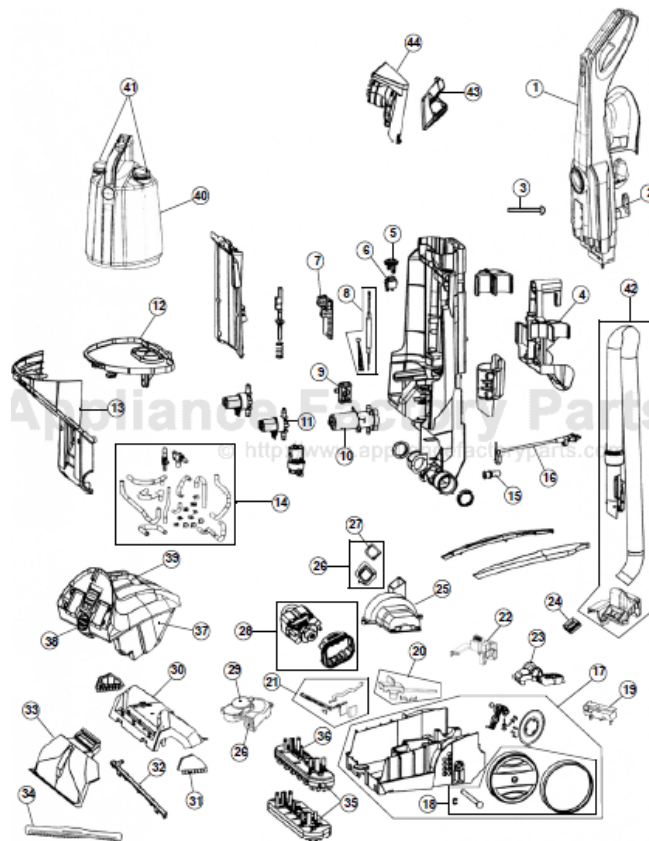

[Find Your HOOVER Vacuum Cleaner Parts - Select From 1455 Models](#)

----- Manual continues below -----