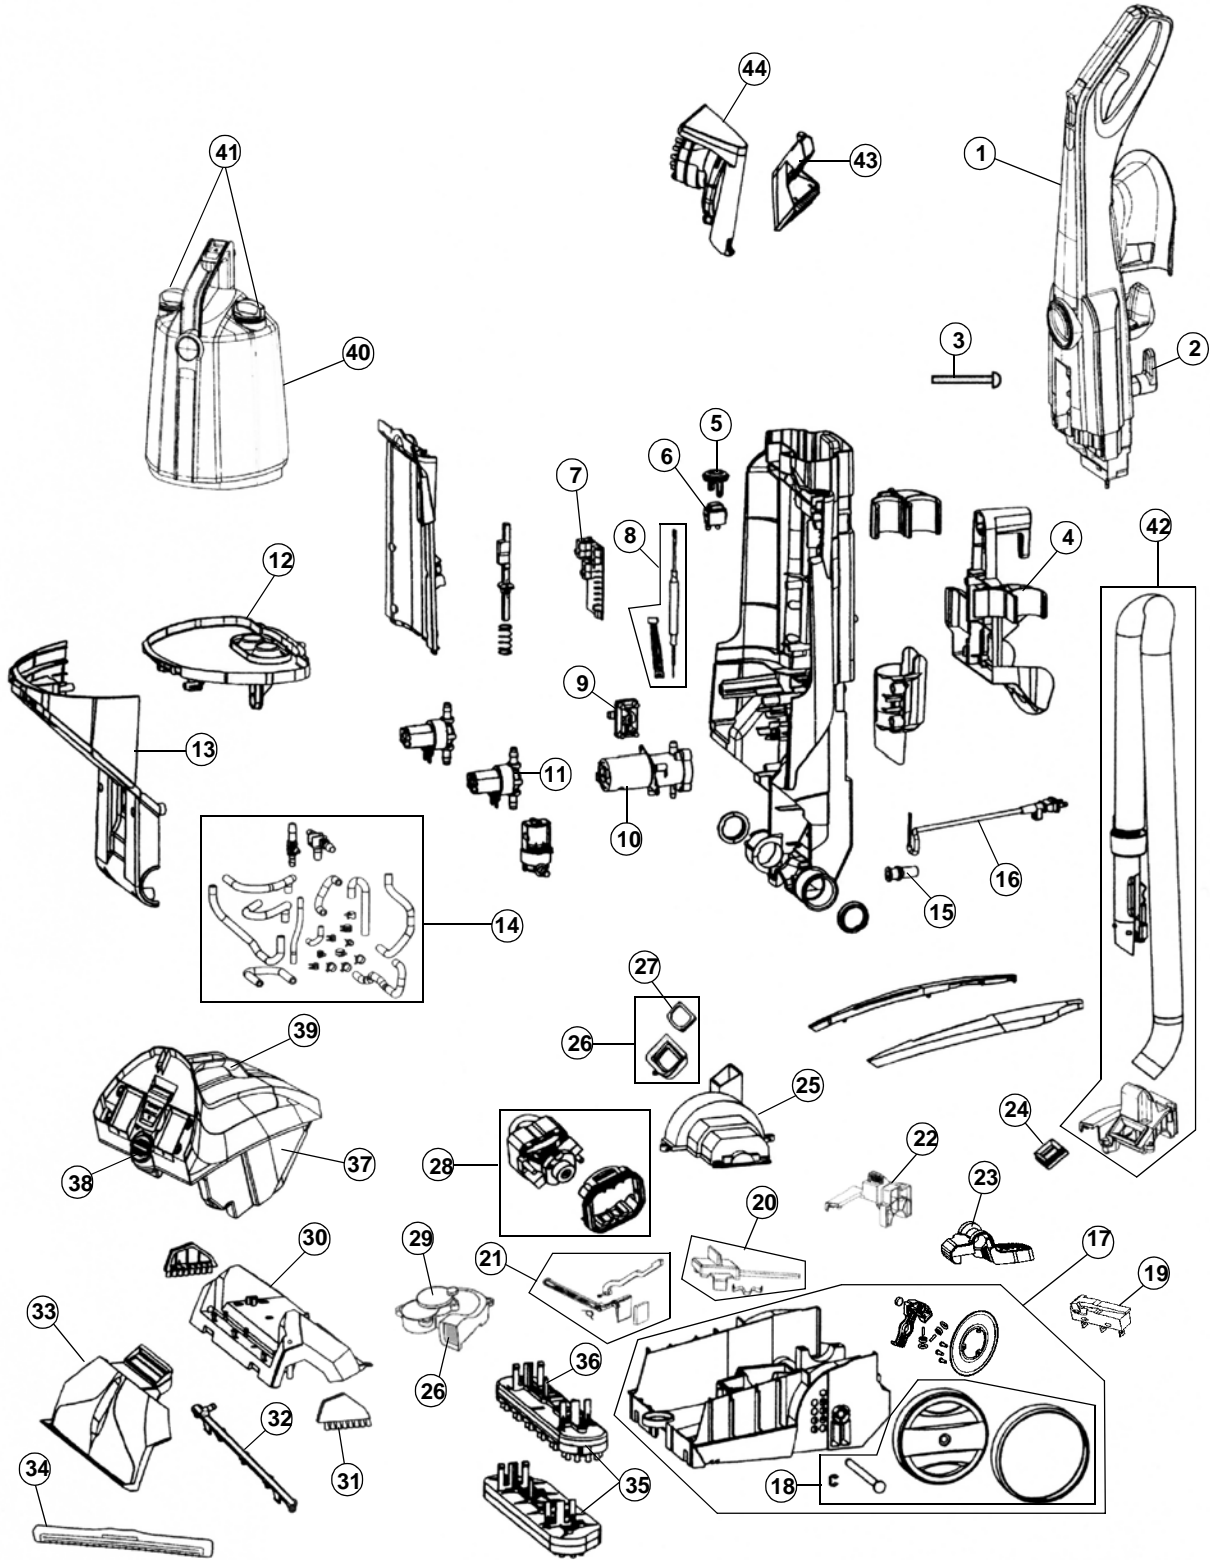

ASSEMBLY SCHEMATIC

FH50210
FH50220
FH50230
FH50240

PART LISTING

Item	Part Number	Model's To Fit	Part Description
1	440001365	FH50210, FH50220	UPPER HANDLE ASSEMBLY - SEASIDE BLUE
	304332001	FH50230	UPPER HANDLE ASSEMBLY - BILLOWY BLUE
	303799001	FH50240	UPPER HANDLE ASSEMBLY WITH SURGE - BILLOWY BLUE
2	39442060	ALL	UPPER CORD HOOK
3	440001355	ALL	UPPER HANDLE SCREW
4	520843001	ALL	TOOL HOLDER / HOSE SUPPORT
5	440001380	ALL	POWER SWITCH BOOT COVER
6	760732001	ALL	POWER SWITCH
7	440001367	FH50210, FH50220, FH50230	MAIN PC BOARD
	440001362	FH50240	MAIN PC BOARD - SURGE
8	440001371	FH50210, FH50220, FH50230	WIRING KIT ASSEMBLY
	440001377	FH50240	WIRING KIT ASSEMBLY - SURGE
9	440001383	ALL	LOW FLOW METER ASSEMBLY
10	303701001	ALL	GEAR PUMP ASSEMBLY
11	440001361	FH50210, FH50220, FH50230	PRESSURE SOLENOID (1)
	440001361	FH50240	PRESSURE SOLENOID (3)
12	303806001	ALL	RESERVOIR ASSEMBLY
13	440001379	FH50210, FH50220	FASCIA WITH SEAL ASSEMBLY - SEASIDE BLUE
	440001378	FH50230, FH50240	FASCIA WITH SEAL ASSEMBLY - BILLOWY BLUE
14	440001368	FH50210, FH50220, FH50230	TUBING KIT
	440001370	FH50240	TUBING KIT - SURGE
15	59156110	ALL	POWER CORD PROTECTOR
16	440001363	ALL	POWER CORD - 20' BLACK
17	440001372	FH50210, FH50220, FH50230	MAIN NOZZLE BODY ASSEMBLY WITH WHEELS - SEASIDE BLUE
	304336001	FH50240 FH50230 CAN SUB	MAIN NOZZLE BODY ASSEMBLY WITH WHEELS AUTO RINSE - BILLOWY BLUE
18	440001364	ALL	REAR WHEEL ASSEMBLY
19	28218052	FH50240	AUTO RINSE SWITCH ASSEMBLY
20	303783001	FH50230, FH50240	INDICATOR KNOB WITH SPRING
21	304338001	ALL	USER LINKAGE / FLAP DOOR KIT
22	520908001	ALL	TRUNNION COVER - RIGHT BILLOWY BLUE

FH50210
FH50220
FH50230
FH50240