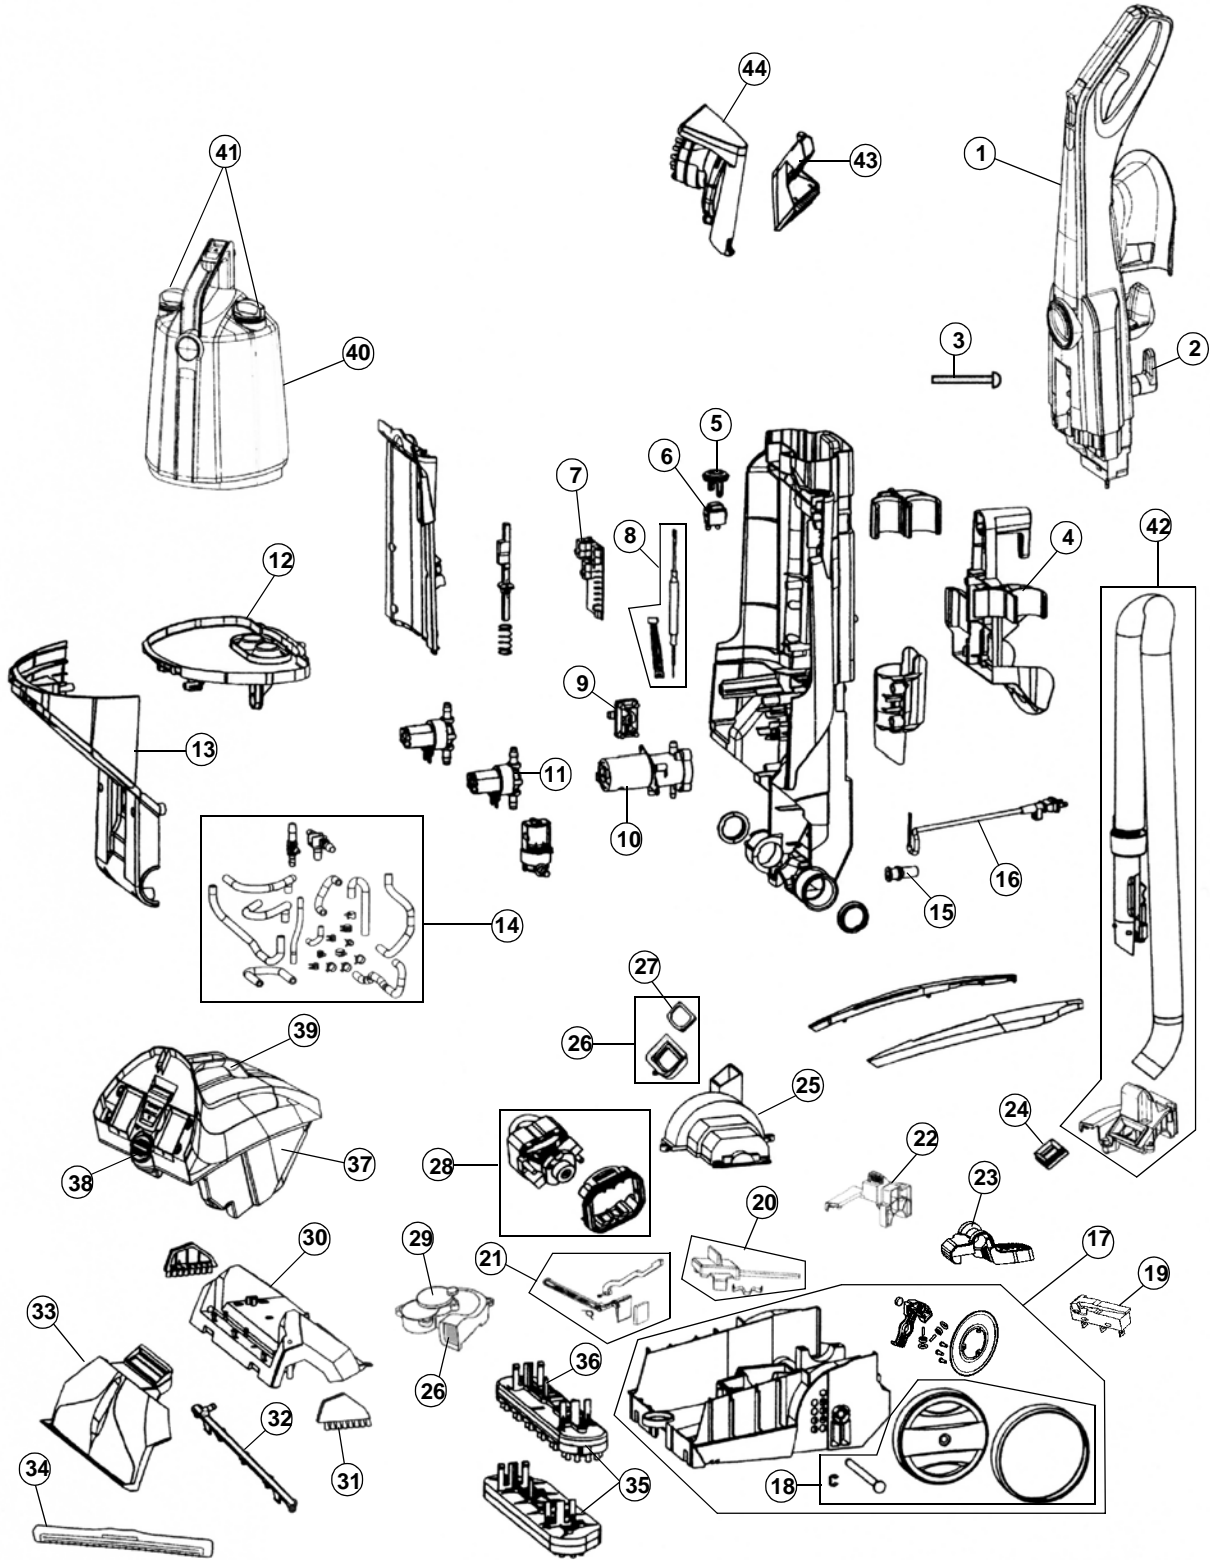

----- Manual continues below -----

ASSEMBLY SCHEMATIC

FH50210
FH50220
FH50230
FH50240

PART LISTING

Item	Part Number	Model's To Fit	Part Description
1	440001365	FH50210, FH50220	UPPER HANDLE ASSEMBLY - SEASIDE BLUE
	304332001	FH50230	UPPER HANDLE ASSEMBLY - BILLOWY BLUE
	303799001	FH50240	UPPER HANDLE ASSEMBLY WITH SURGE - BILLOWY BLUE
2	39442060	ALL	UPPER CORD HOOK
3	440001355	ALL	UPPER HANDLE SCREW
4	520843001	ALL	TOOL HOLDER / HOSE SUPPORT
5	440001380	ALL	POWER SWITCH BOOT COVER
6	760732001	ALL	POWER SWITCH
7	440001367	FH50210, FH50220, FH50230	MAIN PC BOARD
	440001362	FH50240	MAIN PC BOARD - SURGE
8	440001371	FH50210, FH50220, FH50230	WIRING KIT ASSEMBLY
	440001377	FH50240	WIRING KIT ASSEMBLY - SURGE
9	440001383	ALL	LOW FLOW METER ASSEMBLY
10	303701001	ALL	GEAR PUMP ASSEMBLY
11	440001361	FH50210, FH50220, FH50230	PRESSURE SOLENOID (1)
	440001361	FH50240	PRESSURE SOLENOID (3)
12	303806001	ALL	RESERVOIR ASSEMBLY
13	440001379	FH50210, FH50220	FASCIA WITH SEAL ASSEMBLY - SEASIDE BLUE
	440001378	FH50230, FH50240	FASCIA WITH SEAL ASSEMBLY - BILLOWY BLUE
14	440001368	FH50210, FH50220, FH50230	TUBING KIT
	440001370	FH50240	TUBING KIT - SURGE
15	59156110	ALL	POWER CORD PROTECTOR
16	440001363	ALL	POWER CORD - 20' BLACK
17	440001372	FH50210, FH50220, FH50230	MAIN NOZZLE BODY ASSEMBLY WITH WHEELS - SEASIDE BLUE
	304336001	FH50240 FH50230 CAN SUB	MAIN NOZZLE BODY ASSEMBLY WITH WHEELS AUTO RINSE - BILLOWY BLUE
18	440001364	ALL	REAR WHEEL ASSEMBLY
19	28218052	FH50240	AUTO RINSE SWITCH ASSEMBLY
20	303783001	FH50230, FH50240	INDICATOR KNOB WITH SPRING
21	304338001	ALL	USER LINKAGE / FLAP DOOR KIT
22	520908001	ALL	TRUNNION COVER - RIGHT BILLOWY BLUE