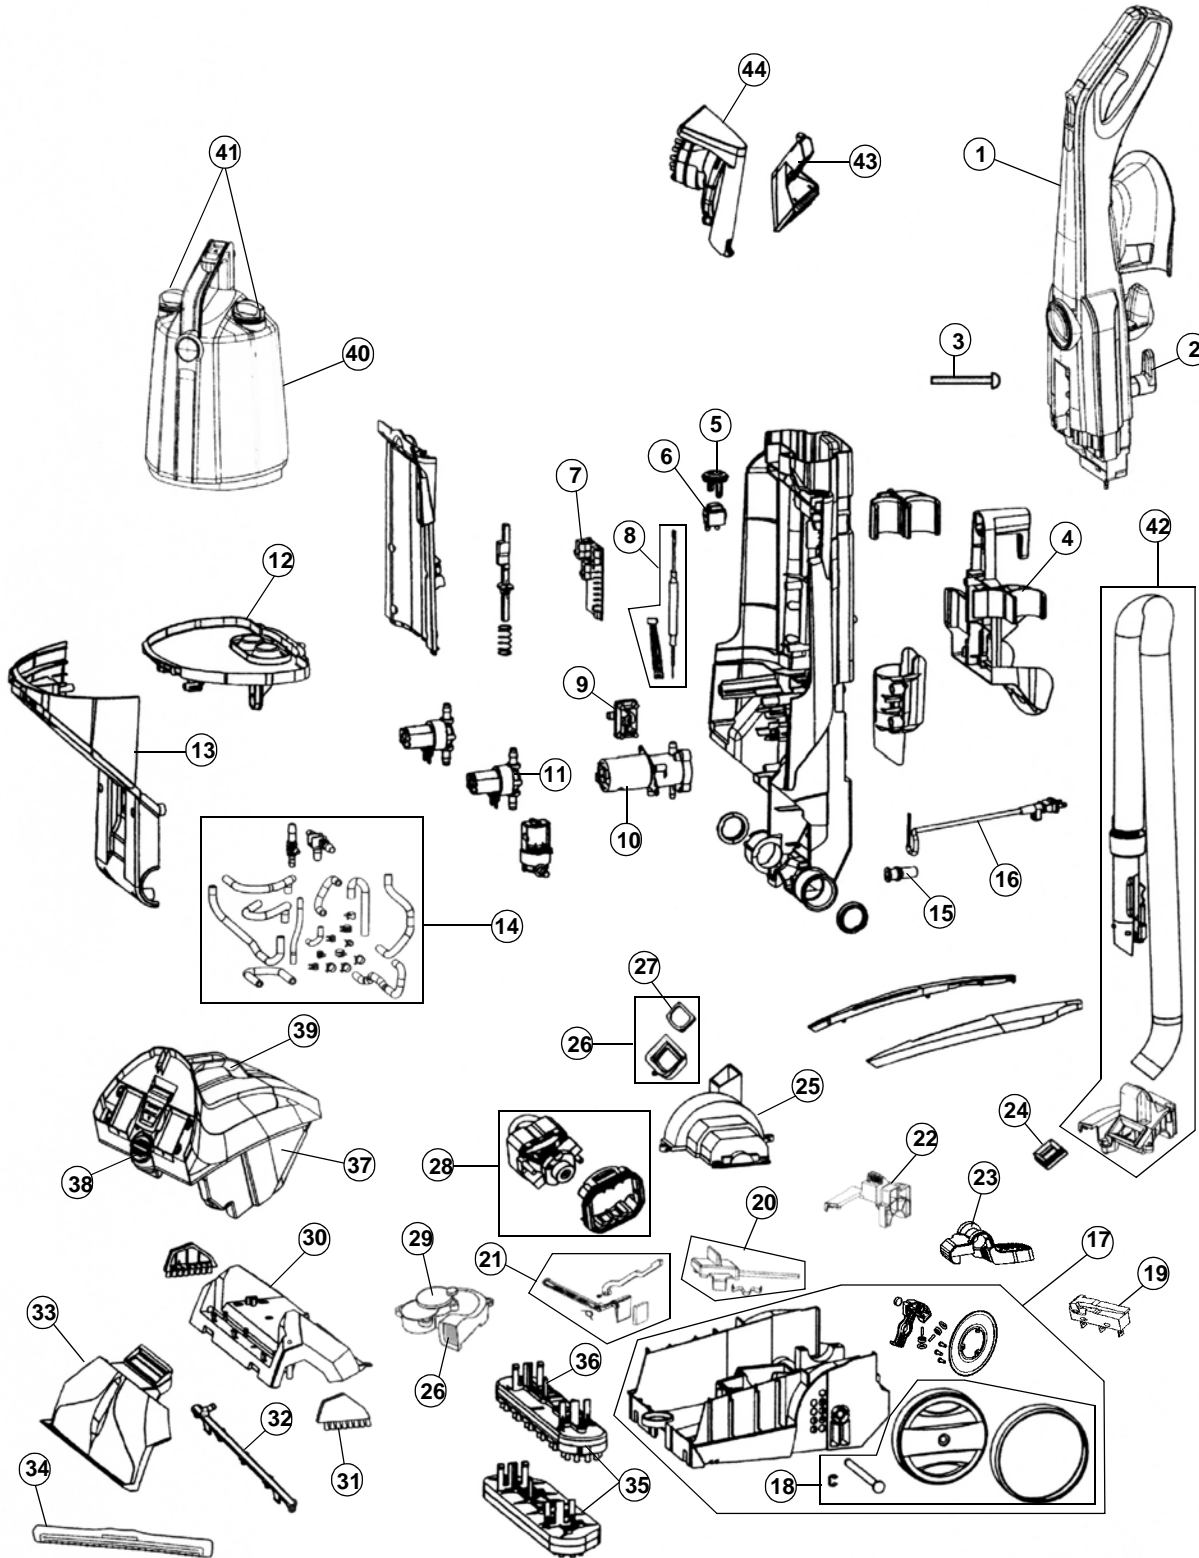

ASSEMBLY SCHEMATIC

FH50210
FH50220
FH50230
FH50240

PART LISTING

Item	Part Number	Model's To Fit	Part Description
1	440001365	FH50210, FH50220	UPPER HANDLE ASSEMBLY - SEASIDE BLUE
	304332001	FH50230	UPPER HANDLE ASSEMBLY - BILLOWY BLUE
	303799001	FH50240	UPPER HANDLE ASSEMBLY WITH SURGE - BILLOWY BLUE
2	39442060	ALL	UPPER CORD HOOK
3	440001355	ALL	UPPER HANDLE SCREW
4	520843001	ALL	TOOL HOLDER / HOSE SUPPORT
5	440001380	ALL	POWER SWITCH BOOT COVER
6	760732001	ALL	POWER SWITCH
7	440001367	FH50210, FH50220, FH50230	MAIN PC BOARD
	440001362	FH50240	MAIN PC BOARD - SURGE
8	440001371	FH50210, FH50220, FH50230	WIRING KIT ASSEMBLY
	440001377	FH50240	WIRING KIT ASSEMBLY - SURGE
9	440001383	ALL	LOW FLOW METER ASSEMBLY
10	303701001	ALL	GEAR PUMP ASSEMBLY
11	440001361	FH50210, FH50220, FH50230	PRESSURE SOLENOID (1)
	440001361	FH50240	PRESSURE SOLENOID (3)
12	303806001	ALL	RESERVOIR ASSEMBLY
13	440001379	FH50210, FH50220	FASCIA WITH SEAL ASSEMBLY - SEASIDE BLUE
	440001378	FH50230, FH50240	FASCIA WITH SEAL ASSEMBLY - BILLOWY BLUE
14	440001368	FH50210, FH50220, FH50230	TUBING KIT
	440001370	FH50240	TUBING KIT - SURGE
15	59156110	ALL	POWER CORD PROTECTOR
16	440001363	ALL	POWER CORD - 20' BLACK
17	440001372	FH50210, FH50220, FH50230	MAIN NOZZLE BODY ASSEMBLY WITH WHEELS - SEASIDE BLUE
	304336001	FH50240 FH50230 CAN SUB	MAIN NOZZLE BODY ASSEMBLY WITH WHEELS AUTO RINSE - BILLOWY BLUE
18	440001364	ALL	REAR WHEEL ASSEMBLY
19	28218052	FH50240	AUTO RINSE SWITCH ASSEMBLY
20	303783001	FH50230, FH50240	INDICATOR KNOB WITH SPRING
21	304338001	ALL	USER LINKAGE / FLAP DOOR KIT
22	520908001	ALL	TRUNNION COVER - RIGHT BILLOWY BLUE

FH50210
FH50220
FH50230
FH50240