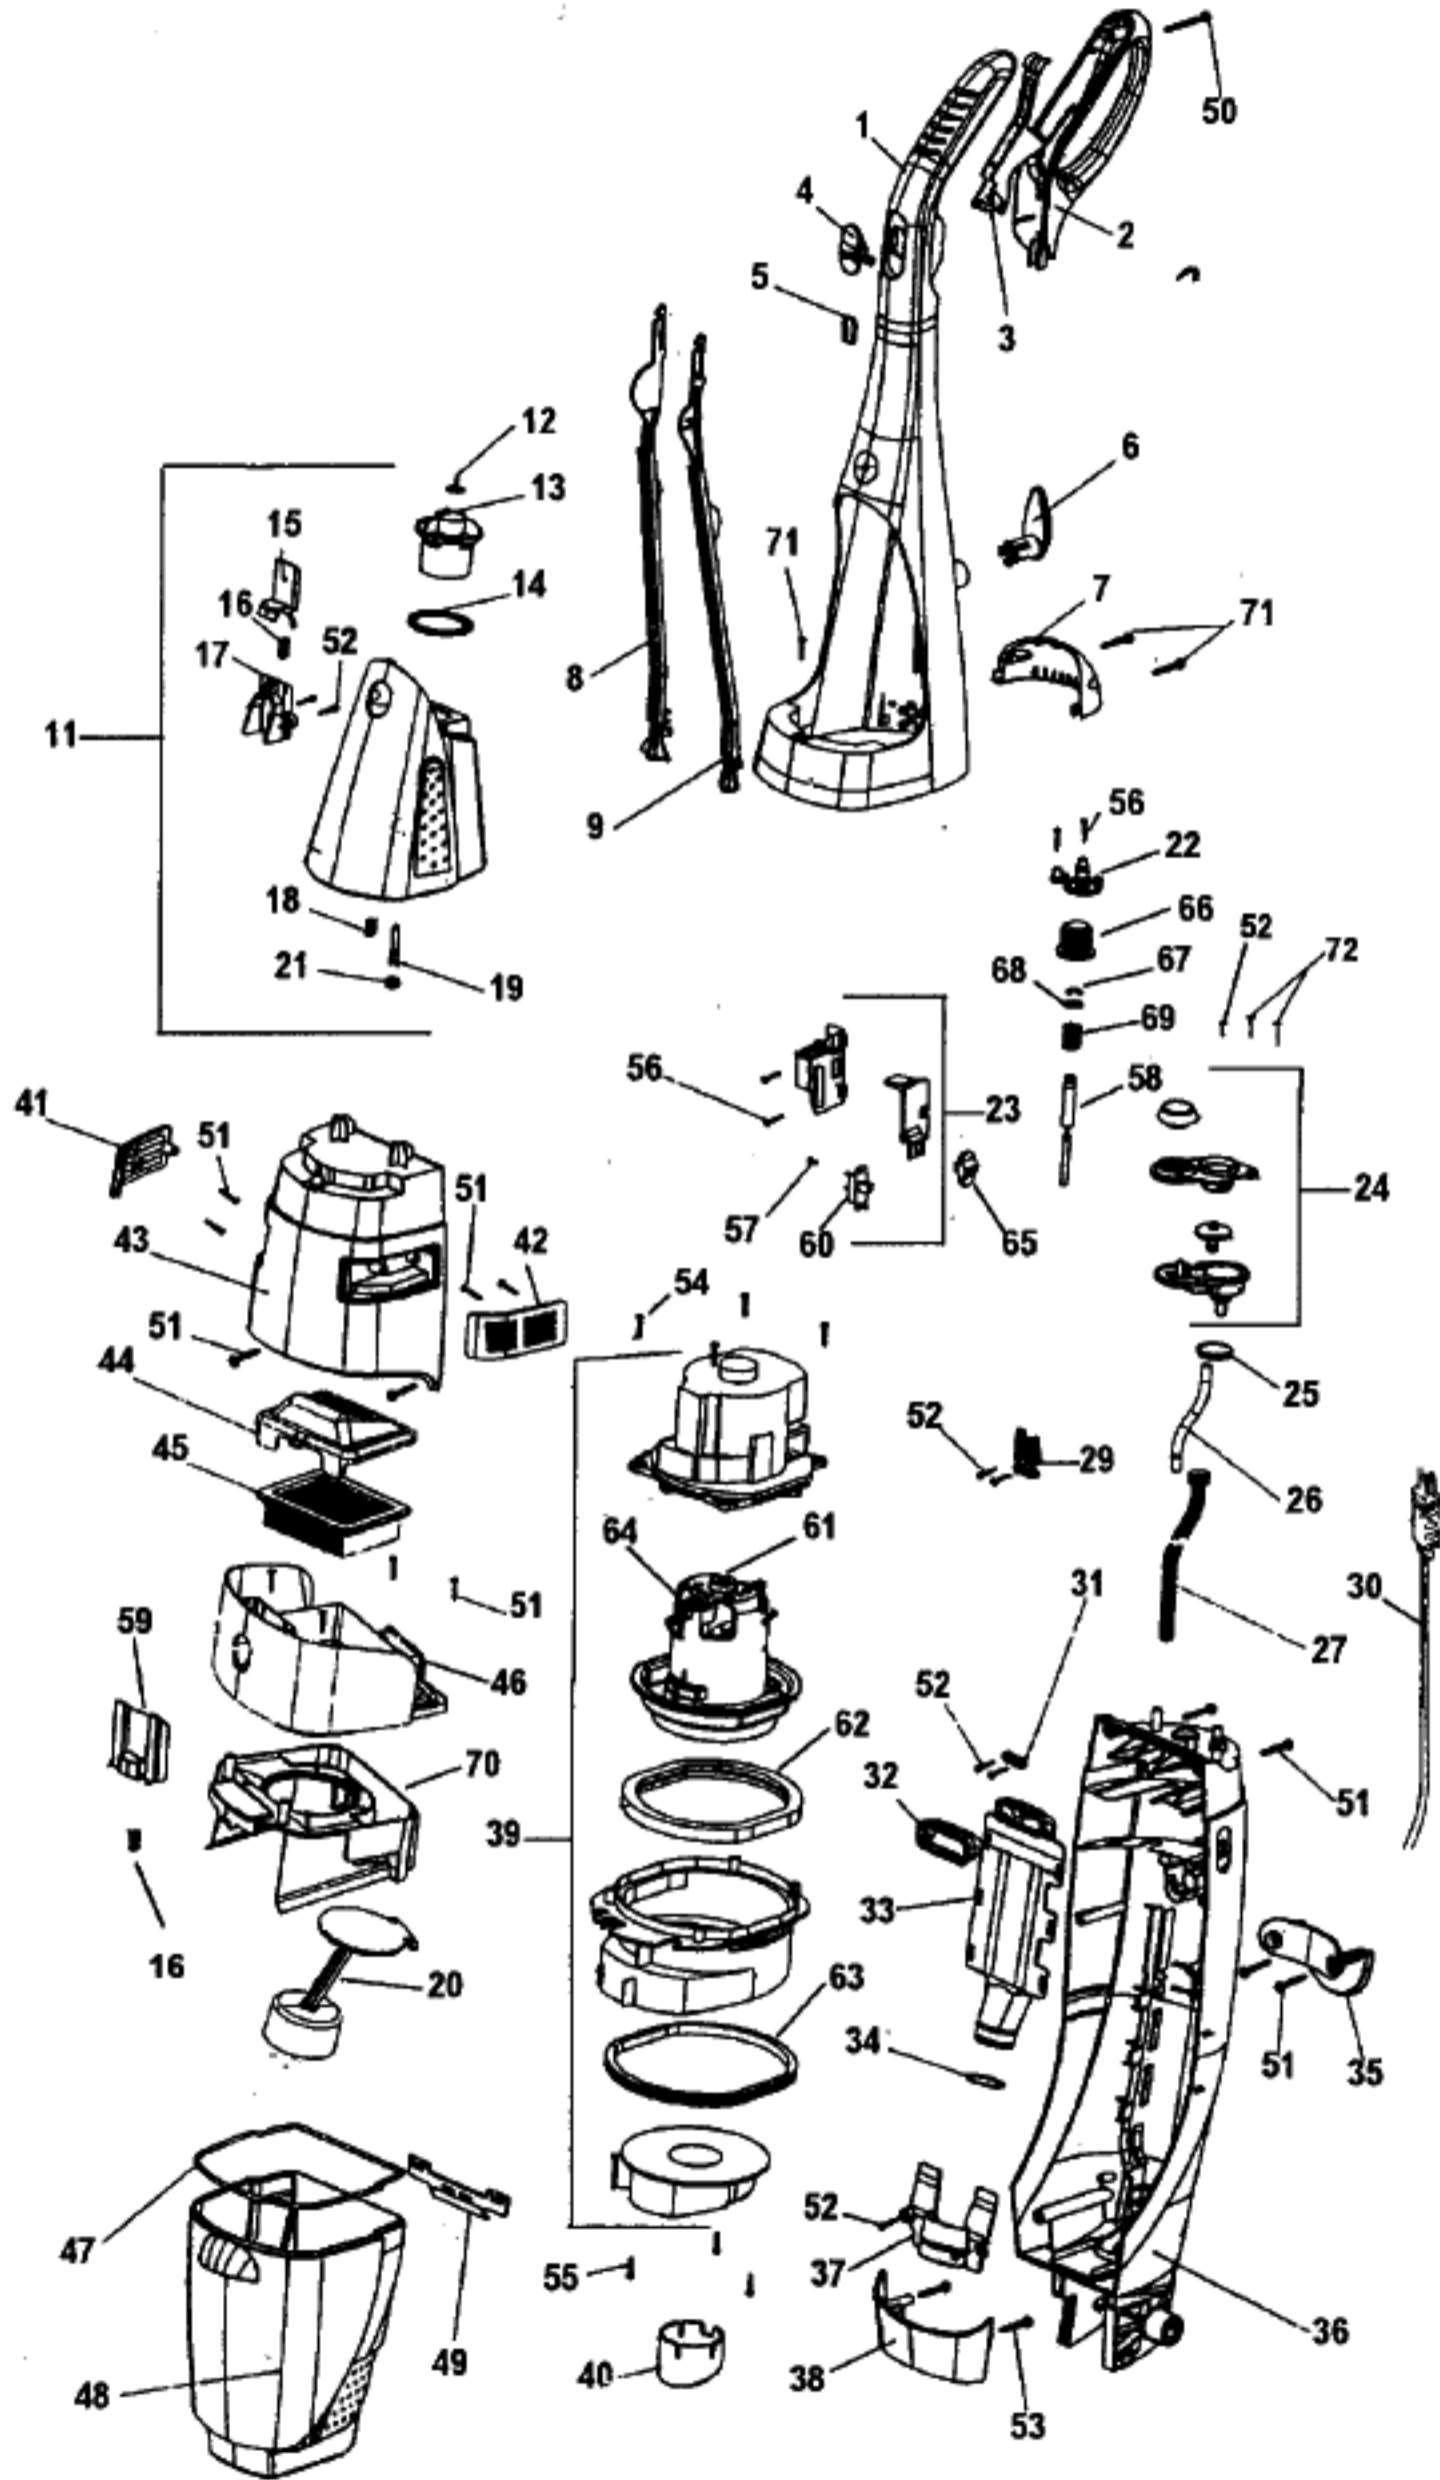

----- Manual continues below -----

Floor Mate – Upper Housing

Model H2800
H2800-050

Floor Mate – Upper Housing

Model H2800 H2800-050

Ref. No.	Part No.	Description	Ref. No.	Part No.	Description
1	59177211	Upper Handle	57	59177105	Screw (M2.6x5)
2	59177212	Handle Lever Guard	58	59177370	Cable Assembly
3	59177058	Control Lever -	59	59177141	Recovery Tank Release Button
4	59177137	Brush Control Button	60	59177048	On Off Switch (included with item 23)
5	59177170	Control Button Spring – Screw in style	61	Not Applicable	Motor Rear Cushion
6	59177213	Cord Wrap - Upper	62	59177108	Motor Mount Insulator
7	59177214	Carrying Handle	63	59177109	Water Seal
8	59177057	Upper Control Rod	64	59177092	Motor Brushes
9	59177167	Brush Control Rod	65	59177133	Switch Button
10			66	59177046	Brush Control Cap
11	59177144	Solution Tank Assembly	67	59177073	E Clip
12	N/A	Included with item 13	68	59177110	Washer
13	59177145	Solution Tank Cap Assembly (Inc. items 12 & 14)	69	59177112	Spring
14	N/A	Included with item 13	70	59177114	Recovery Duct
15	59177146	Solution Tank Latch	71	59177120	Handle Screw Pack
16	38312014	Spring	72	59177069	Screw w/ Washer
17	59177147	Latch Retainer			
18	38312014	Spring		Chemicals	
19	38717009	Valve Stem		40303033	Lysol Bare Floor Cleaner – 32 Oz.
20	59177143	Float		40303035	Lysol Bare Floor Cleaner – 64 Oz.
21	38784061	Valve Seal		40303034	Old English Hard Floor Cleaner. - 32 Oz.
22	59177168	Retainer		40303036	Old English Hard Floor Cleaner. - 64 Oz.
23	59177402	All In One Assembly			
24	59177075	Reservoir Assembly			
25		Reservoir Gasket			
26	59177006	Solution Tube		59177367	Owner Manual
27	59177093	Protector Jacket		59177107	Carton
28					
29	59177016	Switch Cover			
30	59177001	Attachment Cord			
31	59177094	Cord Clamp			
32	59177012	Hose Sealing Gasket			
33	59177011	Recovery Hose Duct			
34	59177015	O Ring			
35	59177216	Cord Wrap - Lower			
36	59177217	Lower Housing			
37	59177014	Duct Hose Mount			
38	59177008	Tank Base			
39	59177074	Motor Assembly –also includes 40, 54, 55			
40	59177095	Fan Chamber Gasket			
41	59177219	Louver Cover - RH			
42	59177220	Louver Cover – LH			
43	59177221	Front Cover			
44	59177140	Filter Lid			
45	59177051	Filter Assembly			
46	59177139	Recovery Tank Lid w/o gasket (also order item 47)			
47	59177097	Tank Lid Gasket			
48	59177138	Recovery Tank – H2800			
49	59177142	Recovery Tank Lid Lock			
50	59177054	Screw (8x45)			
51	59177099	Screw (M3.5x20)			
52	59177100	Screw (M3.5x10 SS)			
53	59177101	Screw (#8x30)			
54	59177102	Screw (M3.5x10 Z)			
55	59177103	Screw (M3.5x10 Z)			
56	59177104	Screw (M3.5x17)			