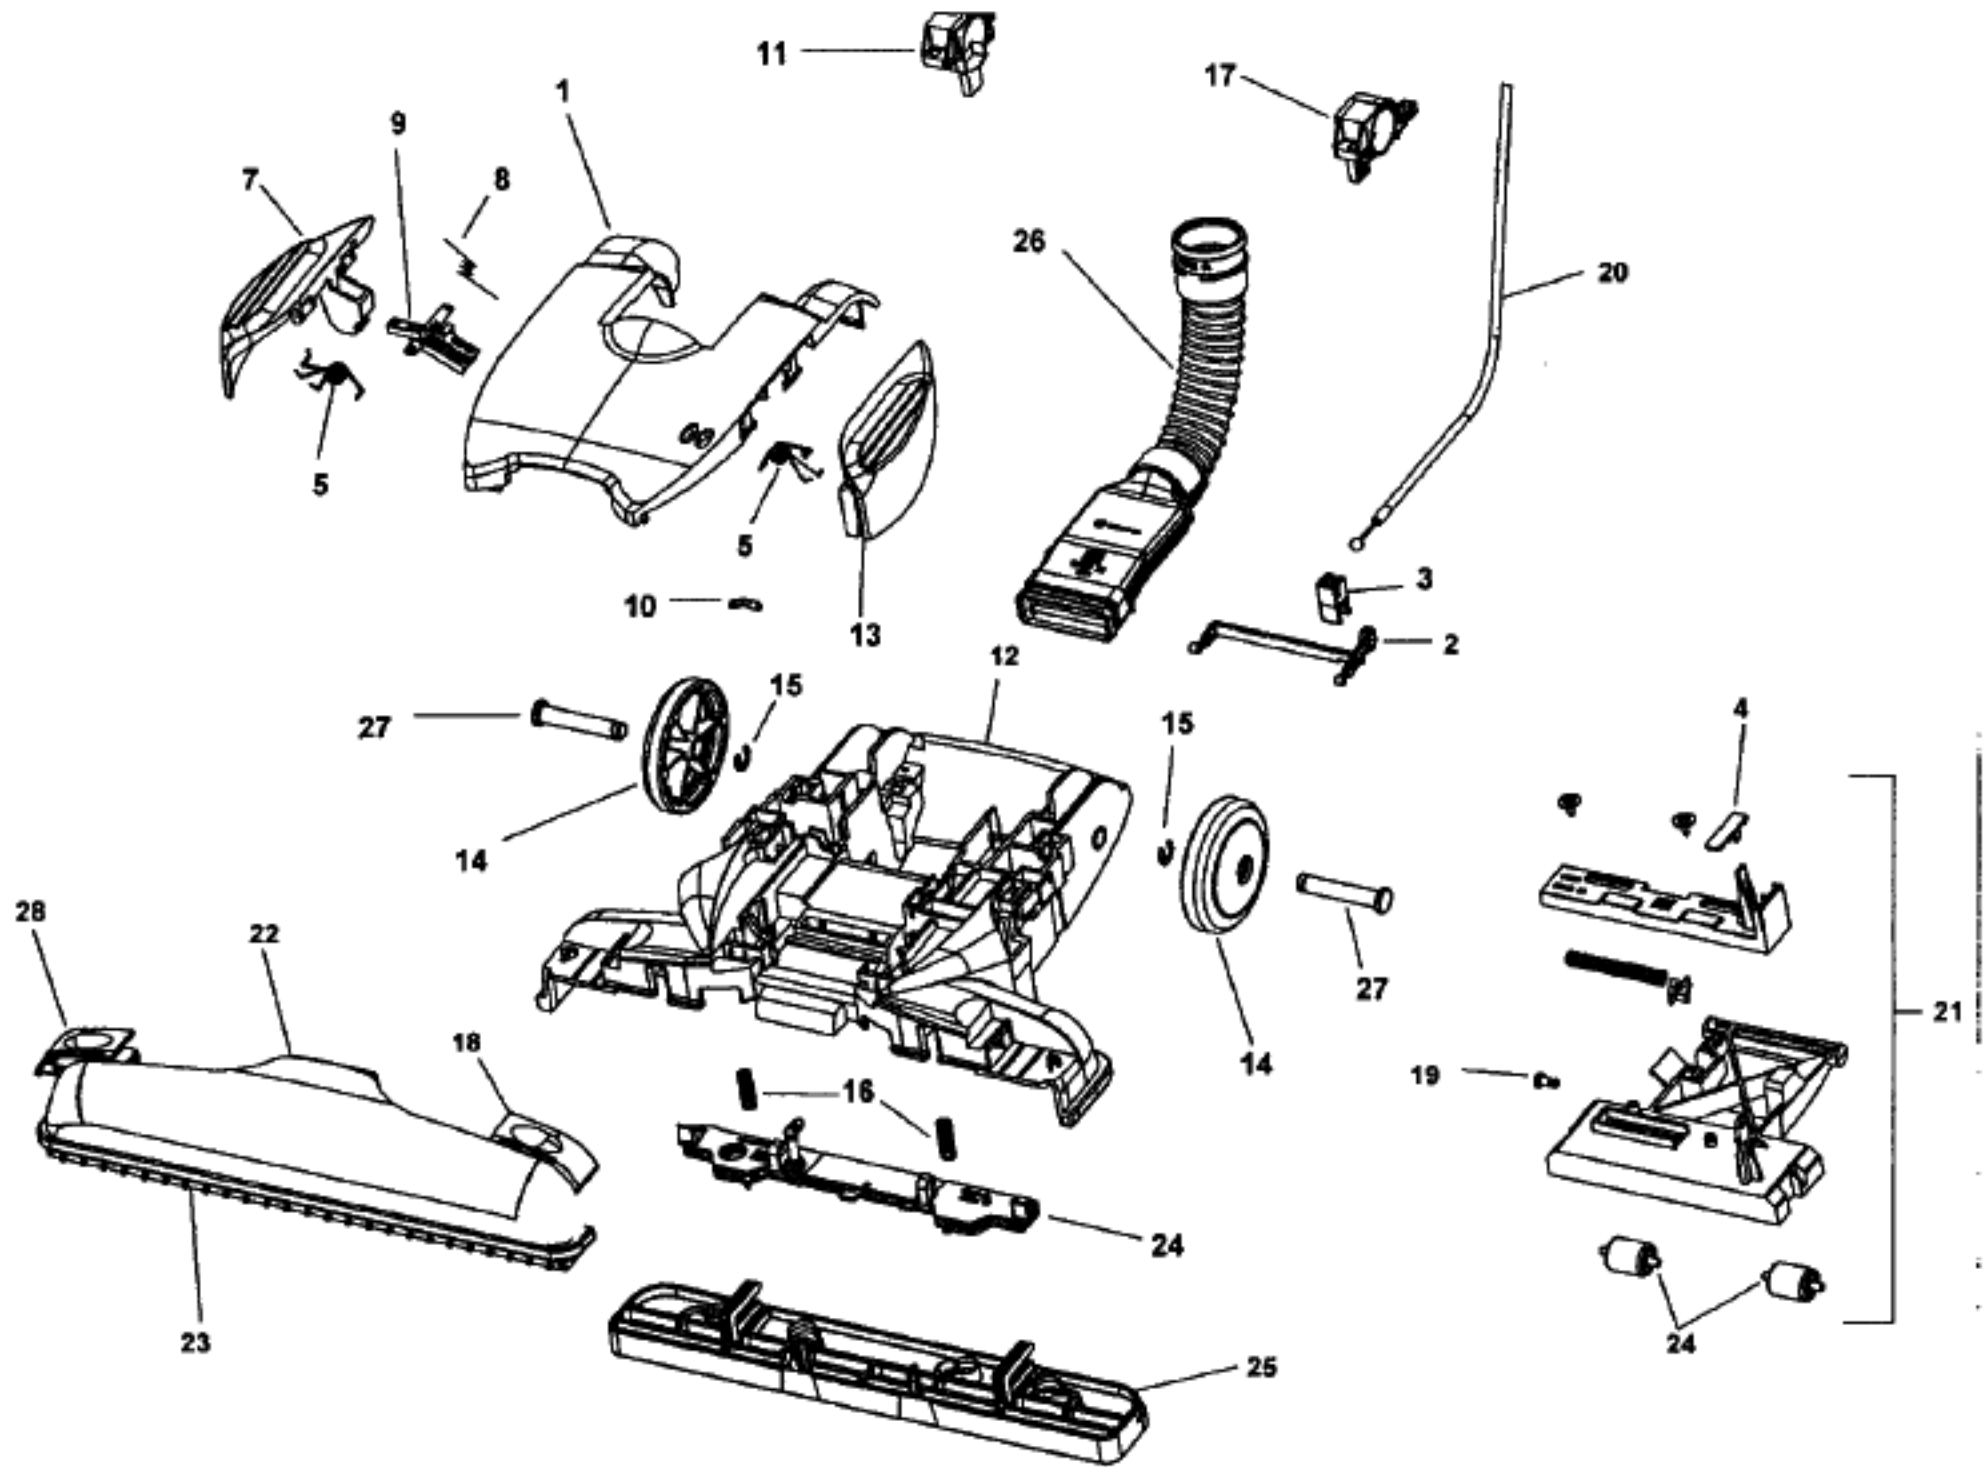

Floor Mate – Upper Housing

Model H2800 H2800-050

Ref. No.	Part No.	Description	Ref. No.	Part No.	Description
1	59177211	Upper Handle	57	59177105	Screw (M2.6x5)
2	59177212	Handle Lever Guard	58	59177370	Cable Assembly
3	59177058	Control Lever -	59	59177141	Recovery Tank Release Button
4	59177137	Brush Control Button	60	59177048	On Off Switch (included with item 23)
5	59177170	Control Button Spring – Screw in style	61	Not Applicable	Motor Rear Cushion
6	59177213	Cord Wrap - Upper	62	59177108	Motor Mount Insulator
7	59177214	Carrying Handle	63	59177109	Water Seal
8	59177057	Upper Control Rod	64	59177092	Motor Brushes
9	59177167	Brush Control Rod	65	59177133	Switch Button
10			66	59177046	Brush Control Cap
11	59177144	Solution Tank Assembly	67	59177073	E Clip
12	N/A	Included with item 13	68	59177110	Washer
13	59177145	Solution Tank Cap Assembly (Inc. items 12 & 14)	69	59177112	Spring
14	N/A	Included with item 13	70	59177114	Recovery Duct
15	59177146	Solution Tank Latch	71	59177120	Handle Screw Pack
16	38312014	Spring	72	59177069	Screw w/ Washer
17	59177147	Latch Retainer			
18	38312014	Spring		Chemicals	
19	38717009	Valve Stem		40303033	Lysol Bare Floor Cleaner – 32 Oz.
20	59177143	Float		40303035	Lysol Bare Floor Cleaner – 64 Oz.
21	38784061	Valve Seal		40303034	Old English Hard Floor Cleaner. - 32 Oz.
22	59177168	Retainer		40303036	Old English Hard Floor Cleaner. - 64 Oz.
23	59177402	All In One Assembly			
24	59177075	Reservoir Assembly			
25		Reservoir Gasket			
26	59177006	Solution Tube		59177367	Owner Manual
27	59177093	Protector Jacket		59177107	Carton
28					
29	59177016	Switch Cover			
30	59177001	Attachment Cord			
31	59177094	Cord Clamp			
32	59177012	Hose Sealing Gasket			
33	59177011	Recovery Hose Duct			
34	59177015	O Ring			
35	59177216	Cord Wrap - Lower			
36	59177217	Lower Housing			
37	59177014	Duct Hose Mount			
38	59177008	Tank Base			
39	59177074	Motor Assembly –also includes 40, 54, 55			
40	59177095	Fan Chamber Gasket			
41	59177219	Louver Cover - RH			
42	59177220	Louver Cover – LH			
43	59177221	Front Cover			
44	59177140	Filter Lid			
45	59177051	Filter Assembly			
46	59177139	Recovery Tank Lid w/o gasket (also order item 47)			
47	59177097	Tank Lid Gasket			
48	59177138	Recovery Tank – H2800			
49	59177142	Recovery Tank Lid Lock			
50	59177054	Screw (8x45)			
51	59177099	Screw (M3.5x20)			
52	59177100	Screw (M3.5x10 SS)			
53	59177101	Screw (#8x30)			
54	59177102	Screw (M3.5x10 Z)			
55	59177103	Screw (M3.5x10 Z)			
56	59177104	Screw (M3.5x17)			

Floor Mate

Model H2800
H2800-050