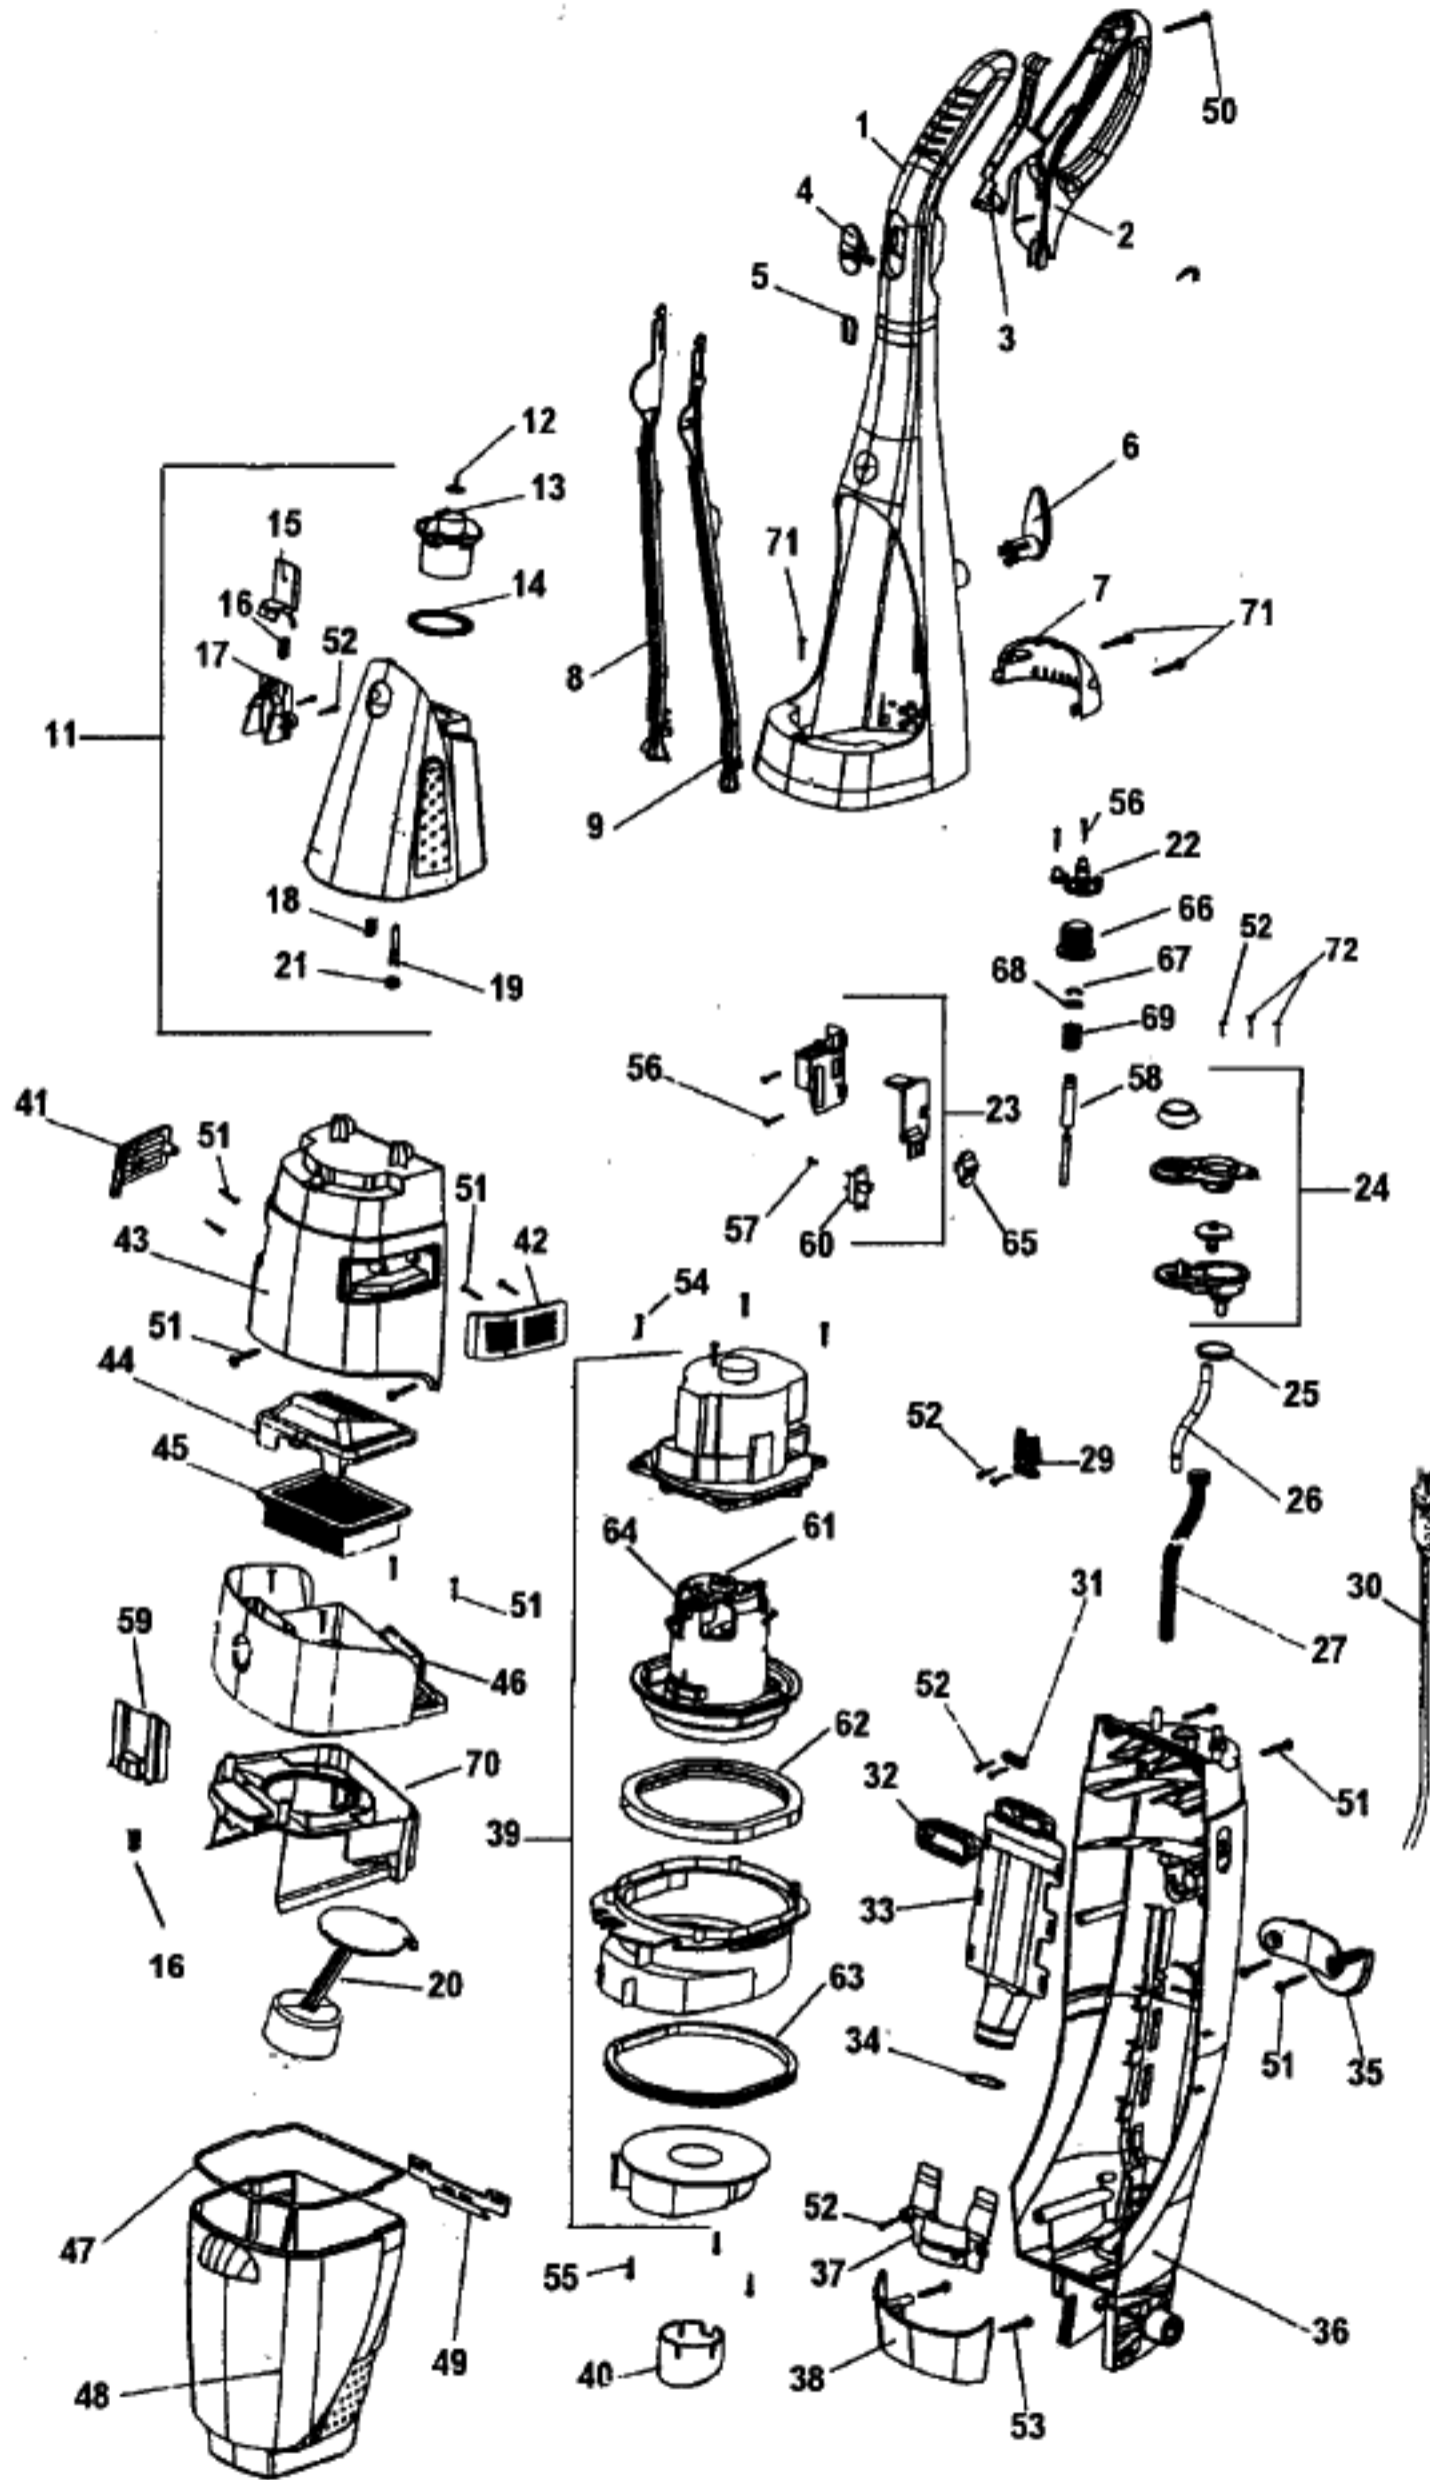

----- Manual continues below -----

Floor Mate – Upper Housing

Model H2800
H2800-050

Floor Mate – Upper Housing

Model H2800 H2800-050

Ref. No.	Part No.	Description	Ref. No.	Part No.	Description
1	59177211	Upper Handle	57	59177105	Screw (M2.6x5)
2	59177212	Handle Lever Guard	58	59177370	Cable Assembly
3	59177058	Control Lever -	59	59177141	Recovery Tank Release Button
4	59177137	Brush Control Button	60	59177048	On Off Switch (included with item 23)
5	59177170	Control Button Spring – Screw in style	61	Not Applicable	Motor Rear Cushion
6	59177213	Cord Wrap - Upper	62	59177108	Motor Mount Insulator
7	59177214	Carrying Handle	63	59177109	Water Seal
8	59177057	Upper Control Rod	64	59177092	Motor Brushes
9	59177167	Brush Control Rod	65	59177133	Switch Button
10			66	59177046	Brush Control Cap
11	59177144	Solution Tank Assembly	67	59177073	E Clip
12	N/A	Included with item 13	68	59177110	Washer
13	59177145	Solution Tank Cap Assembly (Inc. items 12 & 14)	69	59177112	Spring
14	N/A	Included with item 13	70	59177114	Recovery Duct
15	59177146	Solution Tank Latch	71	59177120	Handle Screw Pack
16	38312014	Spring	72	59177069	Screw w/ Washer
17	59177147	Latch Retainer			
18	38312014	Spring		Chemicals	
19	38717009	Valve Stem		40303033	Lysol Bare Floor Cleaner – 32 Oz.
20	59177143	Float		40303035	Lysol Bare Floor Cleaner – 64 Oz.
21	38784061	Valve Seal		40303034	Old English Hard Floor Cleaner. - 32 Oz.
22	59177168	Retainer		40303036	Old English Hard Floor Cleaner. - 64 Oz.
23	59177402	All In One Assembly			
24	59177075	Reservoir Assembly			
25		Reservoir Gasket			
26	59177006	Solution Tube			
27	59177093	Protector Jacket		59177367	Owner Manual
28				59177107	Carton
29	59177016	Switch Cover			
30	59177001	Attachment Cord			
31	59177094	Cord Clamp			
32	59177012	Hose Sealing Gasket			
33	59177011	Recovery Hose Duct			
34	59177015	O Ring			
35	59177216	Cord Wrap - Lower			
36	59177217	Lower Housing			
37	59177014	Duct Hose Mount			
38	59177008	Tank Base			
39	59177074	Motor Assembly –also includes 40, 54, 55			
40	59177095	Fan Chamber Gasket			
41	59177219	Louver Cover - RH			
42	59177220	Louver Cover – LH			
43	59177221	Front Cover			
44	59177140	Filter Lid			
45	59177051	Filter Assembly			
46	59177139	Recovery Tank Lid w/o gasket (also order item 47)			
47	59177097	Tank Lid Gasket			
48	59177138	Recovery Tank – H2800			
49	59177142	Recovery Tank Lid Lock			
50	59177054	Screw (8x45)			
51	59177099	Screw (M3.5x20)			
52	59177100	Screw (M3.5x10 SS)			
53	59177101	Screw (#8x30)			
54	59177102	Screw (M3.5x10 Z)			
55	59177103	Screw (M3.5x10 Z)			
56	59177104	Screw (M3.5x17)			