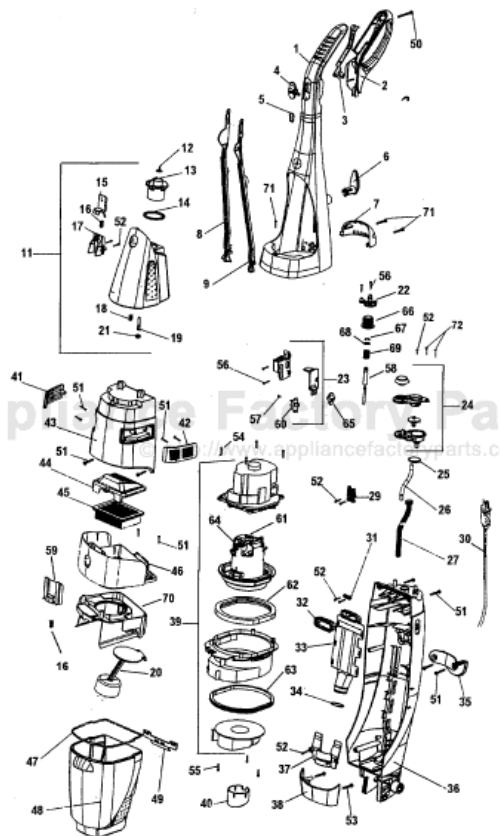

[Find Your HOOVER Vacuum Cleaner Parts - Select From 1456 Models](#)

----- Manual continues below -----