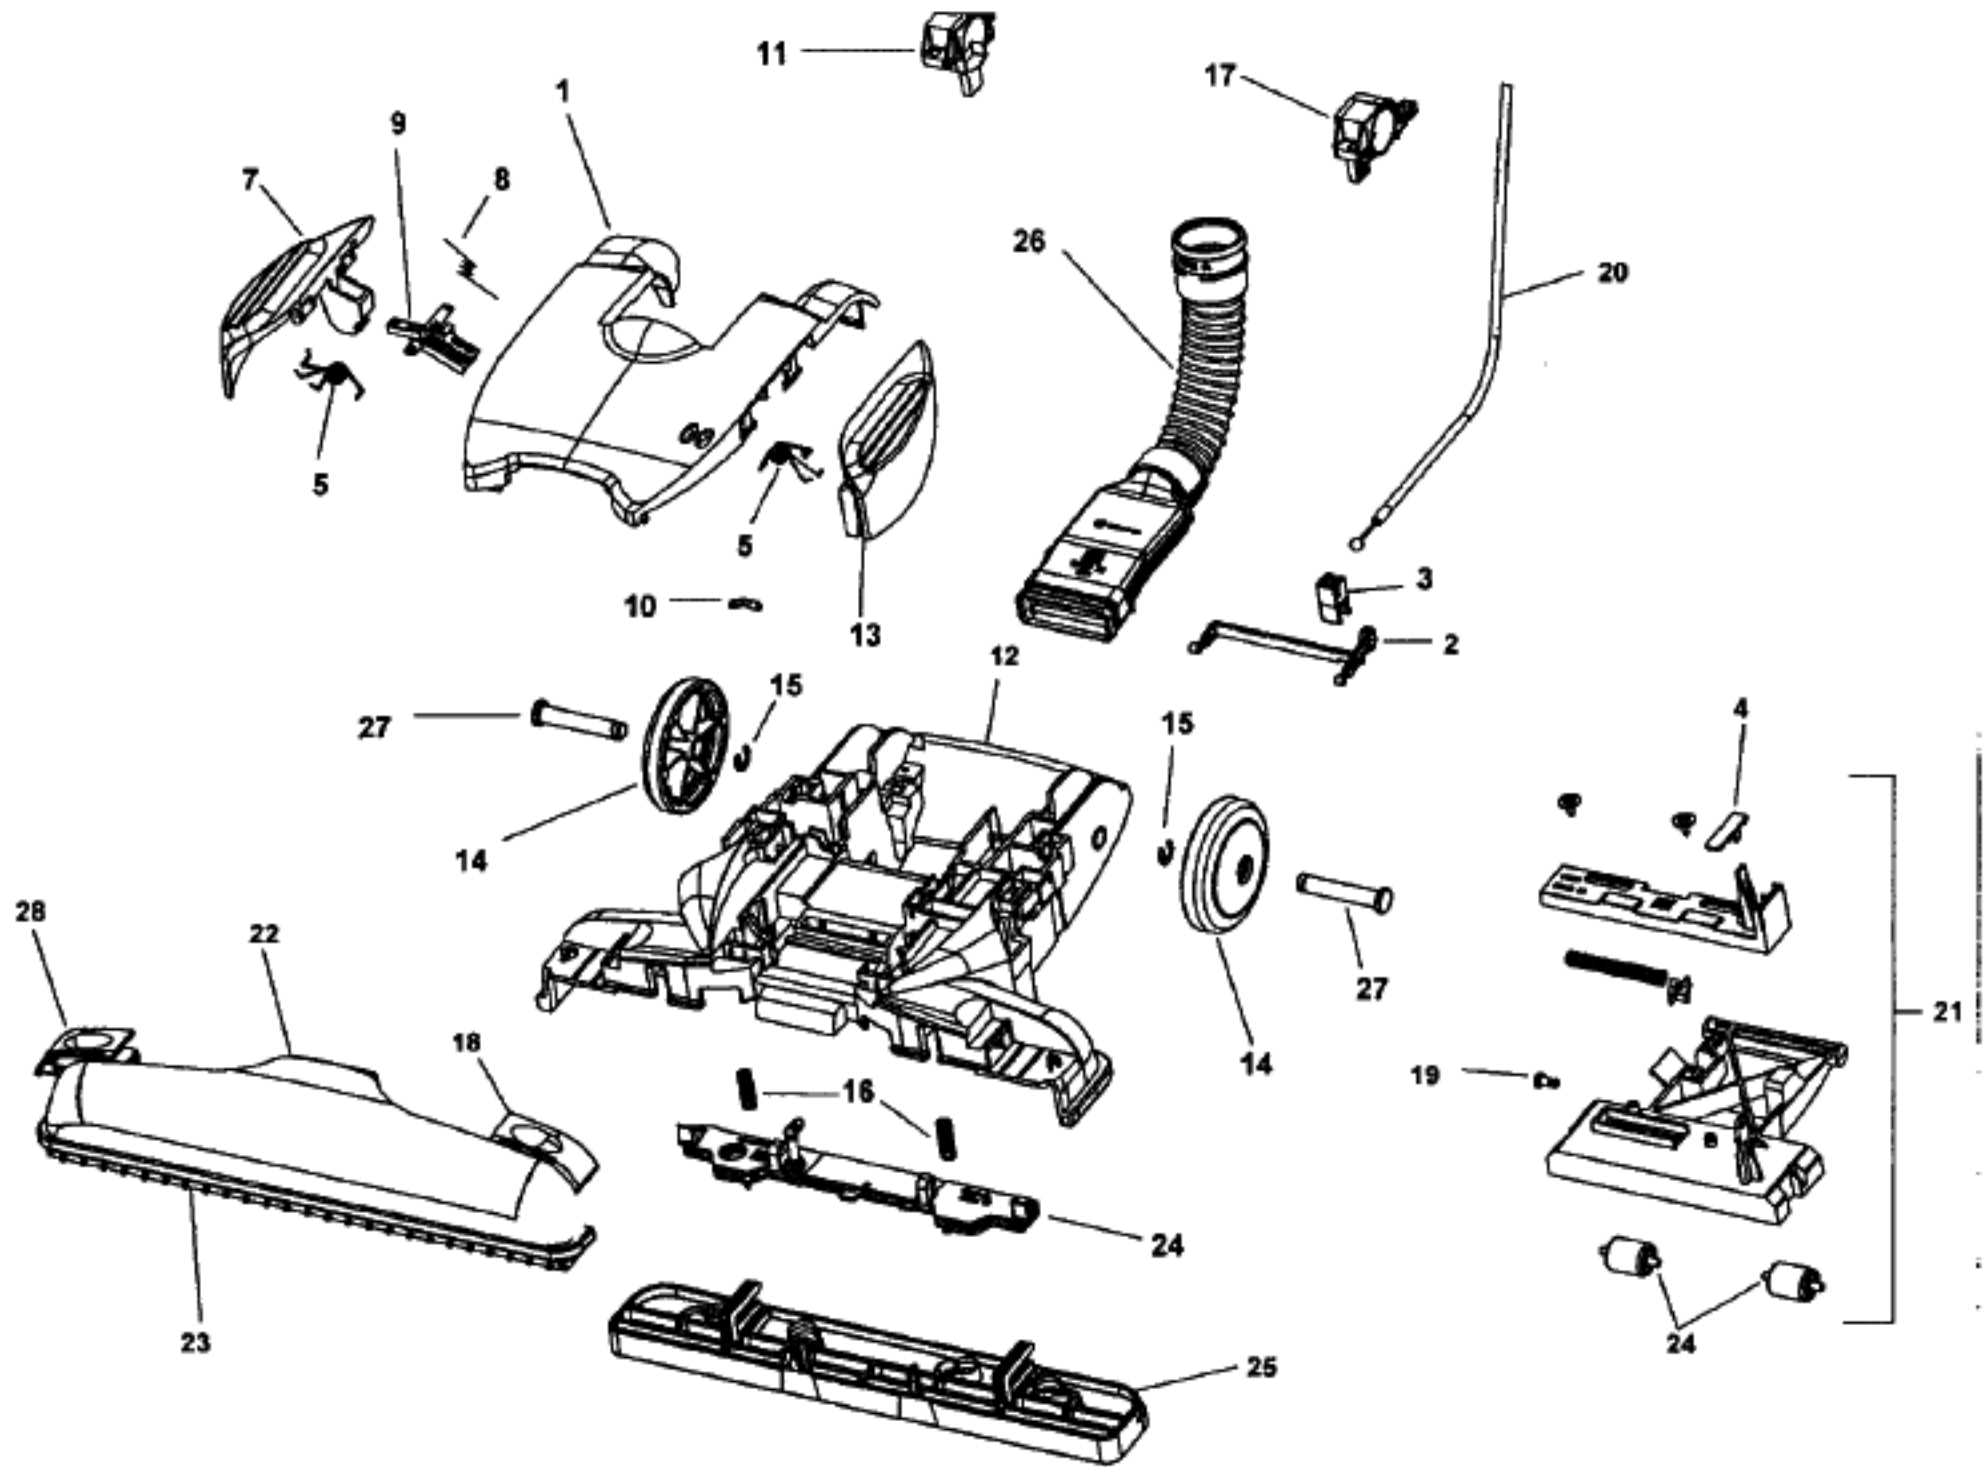

Floor Mate

Model H2800
H2800-050