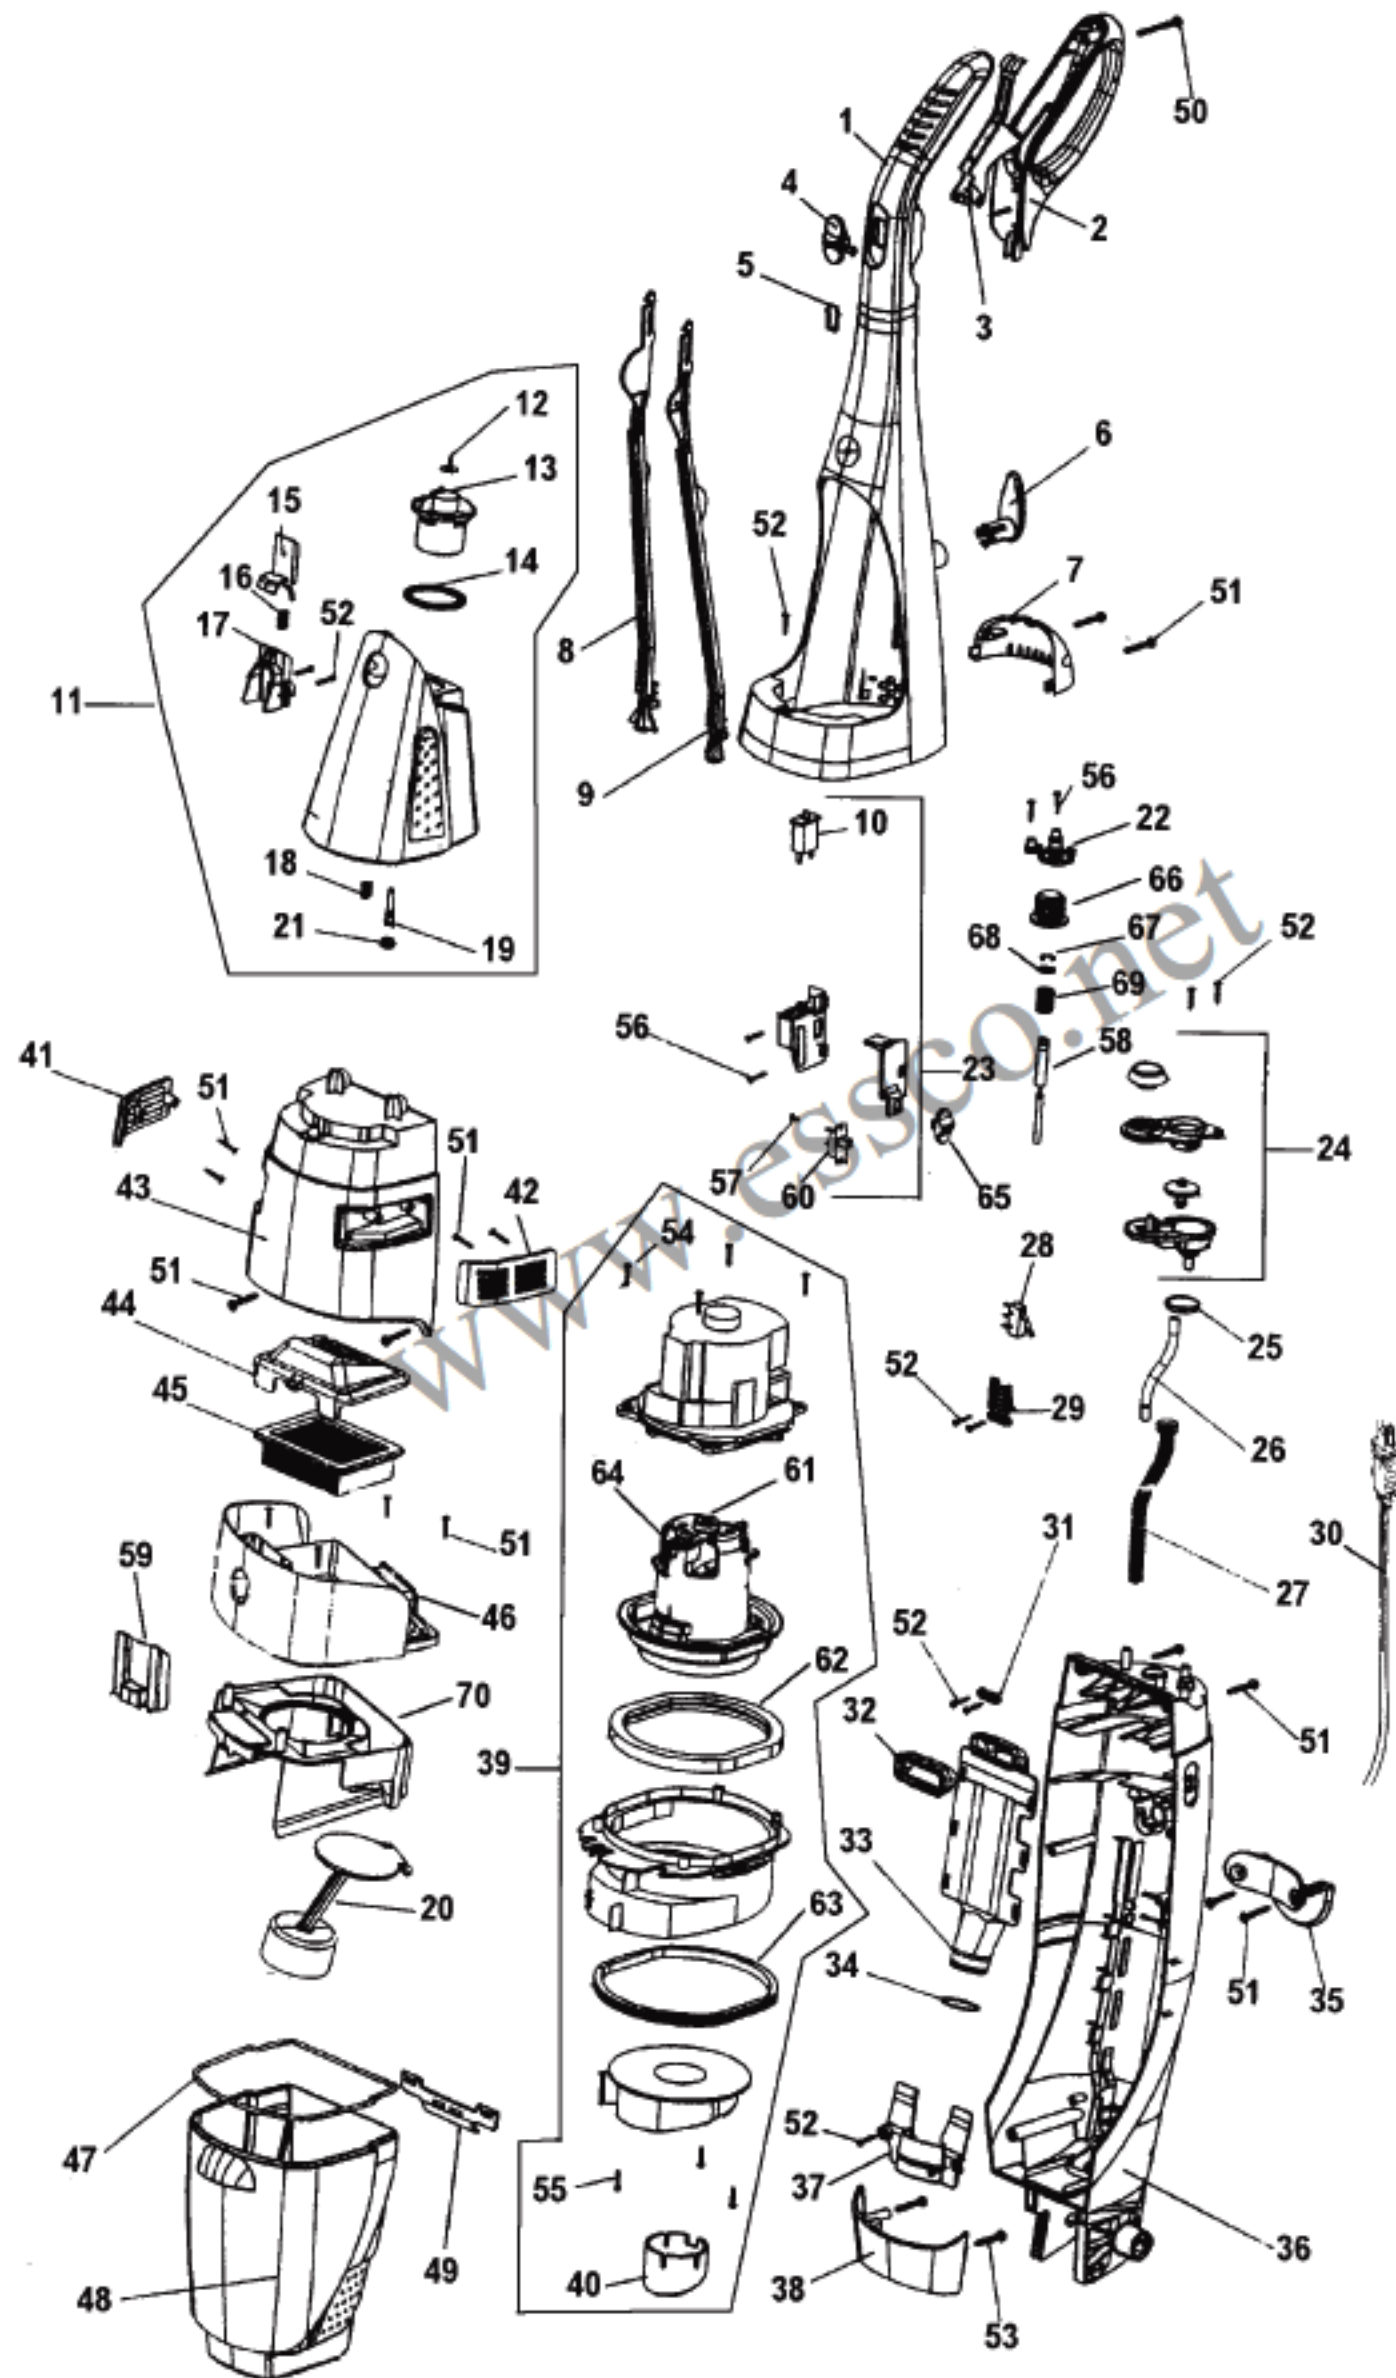

HOOVER Original

FLOOR MATE – UPPER HOUSING

Model H3000

Original **HOOVER**

FLOOR MATE – UPPER HOUSING

Model H3000

KEY	PART NO	DESCRIPTION
1	H-59177055	Upper Handle
2	H-59177056	Handle Lever Guard
3	H-59177058	Control Lever
4	H-59177061	Brush Control Button
5	H-59177062	Control Button Spring
6	H-59177059	Cord Wrap - Upper
7	H-59177063	Carrying Handle
8	H-59177057	Upper Control Rod
9	H-59177060	Brush Control Rod
		Units Produced Before 4/02
9	H-59177167	Brush Control Rod
		Units Produced After 4/02
10	H-59177049	Circuit Breaker
11	H-59177076	Solution Tank Assembly
12	N/A	Included with item 13
13	H-59177071	Solution Tank Cap Assembly
		(Inc. 12 & 14)
14	N/A	Included with item 13
15	H-59177070	Solution Tank Latch
16	H-38312014	Spring
17	H-59177068	Latch Retainer
18	H-38312014	Spring
19	H-38717009	Valve Stem
20	H-59177115	Float
21	H-38784061	Valve Seal
22	H-59177113	Brush Mount Spring Control
23	H-59177072	All In One Assembly
24	H-59177075	Reservoir Assembly
25	N/A	Reservoir Gasket (order key 24)
26	H-59177006	Solution Tube
27	H-59177093	Protector Jacket
28	H-59177111	Micro Switch
29	H-59177016	Switch Cover
30	H-59177001	Attachment Cord
31	H-59177094	Cord Clamp
32	H-59177012	Hose Sealing Gasket
33	H-59177011	Recovery Hose
34	H-59177015	O Ring
35	H-59177007	Cord Wrap - Lower
36	H-59177005	Lower Housing
37	H-59177014	Duct Hose Mount
38	H-59177008	Tank Base
39	H-59177074	Motor Assembly - Also Includes 40, 54,
40	H-59177095	Fan Chamber Gasket