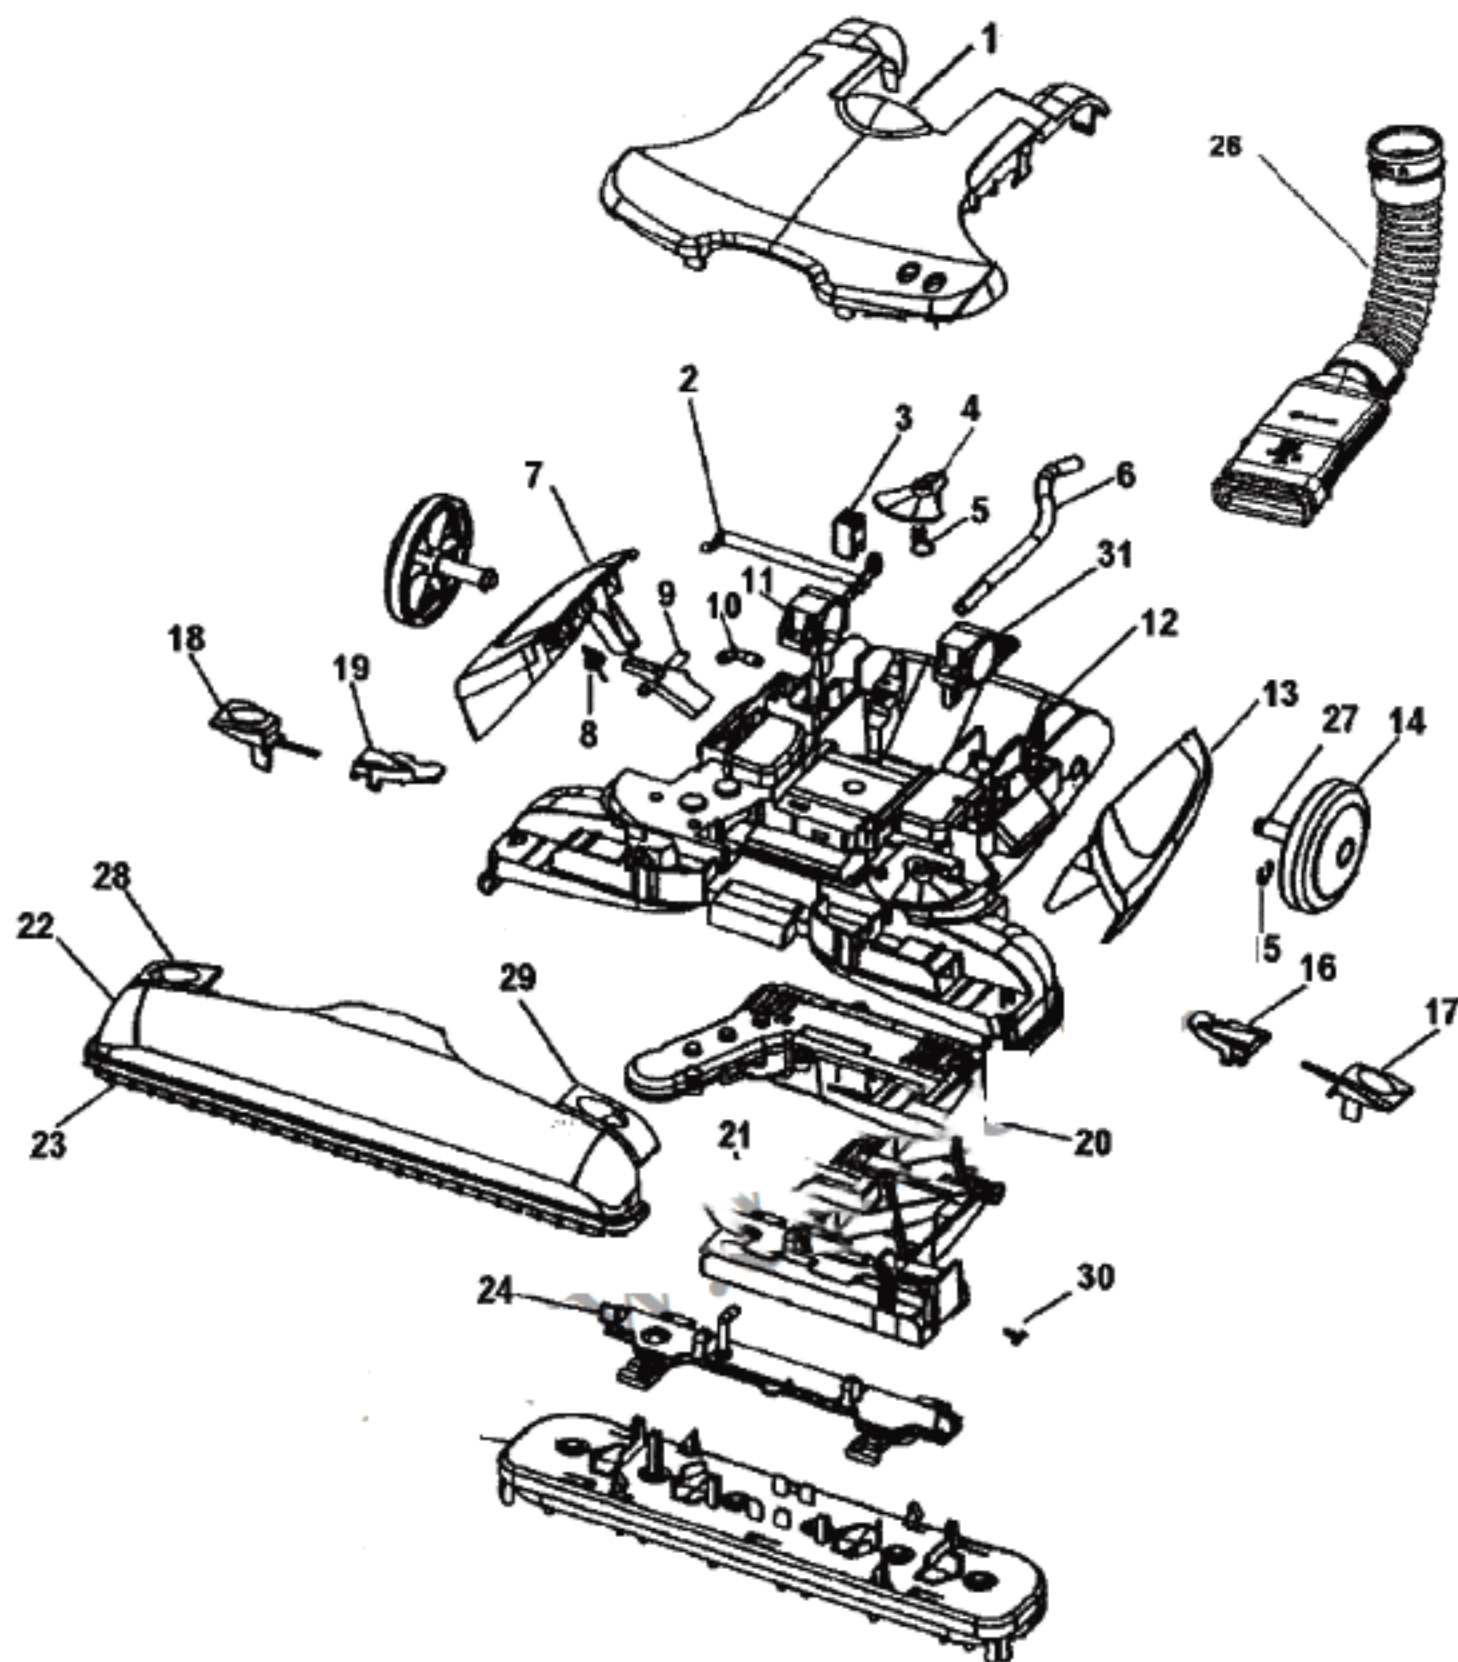

HOOVER Original

FLOOR MATE – LOWER HOUSING

Model H3000

KEY	PART NO	DESCRIPTION	KEY	PART NO	DESCRIPTION
1	H-59177022	Hood Assembly	20	H-59177039	Brush Motor Assembly
2	H-59177028	Brush Lifting Lever	21	H-59177041	Front Wheel Assembly (Includes Wheels And Wheel Shafts)
3	H-59177036	Brush Activator		H-59177086	Wheel - Only
4	H-59177030	Indicator- Up / Down		H-59177085	Wheel Shaft - Only
5	H-59177032	Indicator Spring	22	H-59177043	Nozzle Assembly (Inc. items 23, 28, 29)
6	H-59177006	Solution Tube	23	H-59177047	Retainer / Squeegee Assembly
7	H-59177020	Handle Release Pedal	24	H-59177040	Distributor Assembly
8	H-59177037	Lock Plate Spring	25	H-59177038	Brush Block Assembly
9	H-59177031	Lock Plate	26	H-59177042	Water Channel / Hose Assembly
10	H-59177035	Elbow Connector	27	H-59177087	Rear Axle
11	H-59177024	Turning Cap - RH	28	H-59177089	Nozzle Latch - RH
12	H-59177025	Main Body w/ Bumper	29	H-59177090	Nozzle Latch - LH
13	H-59177021	Squeegee Pedal	30	H-59177084	Snap Pin
14	H-59177044	Rear Wheel Assembly	31	H-59177023	Turning Cap- LH
15	H-59177088	Lock Ring	Items Not Illustrated		
16	H-59177033	Cap - LH - Brush Block Button		H-59177091	Screw - Motor Mount and Turning Cap (9) (#8x16)
17	H-59177026	Brush Block Button - LH			
18	H-59177027	Brush Block Button - RH			
19	H-59177034	Cap - RH - Brush Block Button