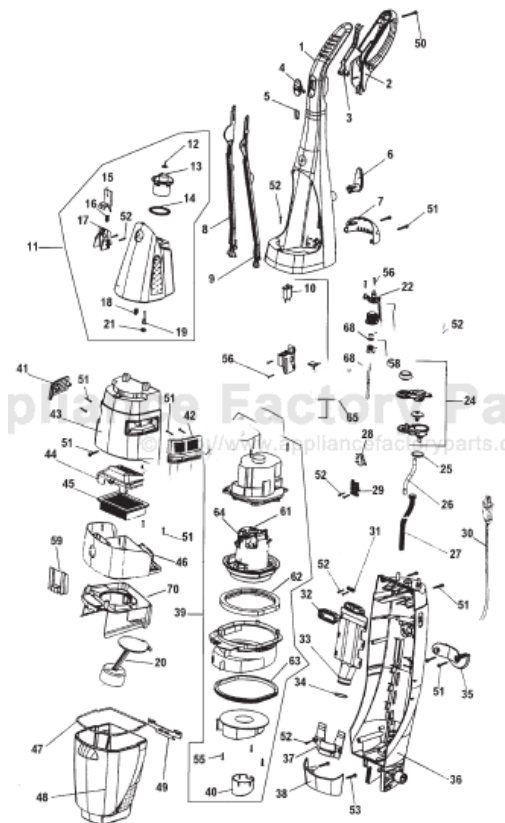

[Find Your HOOVER Vacuum Cleaner Parts - Select From 1456 Models](#)

----- Manual continues below -----