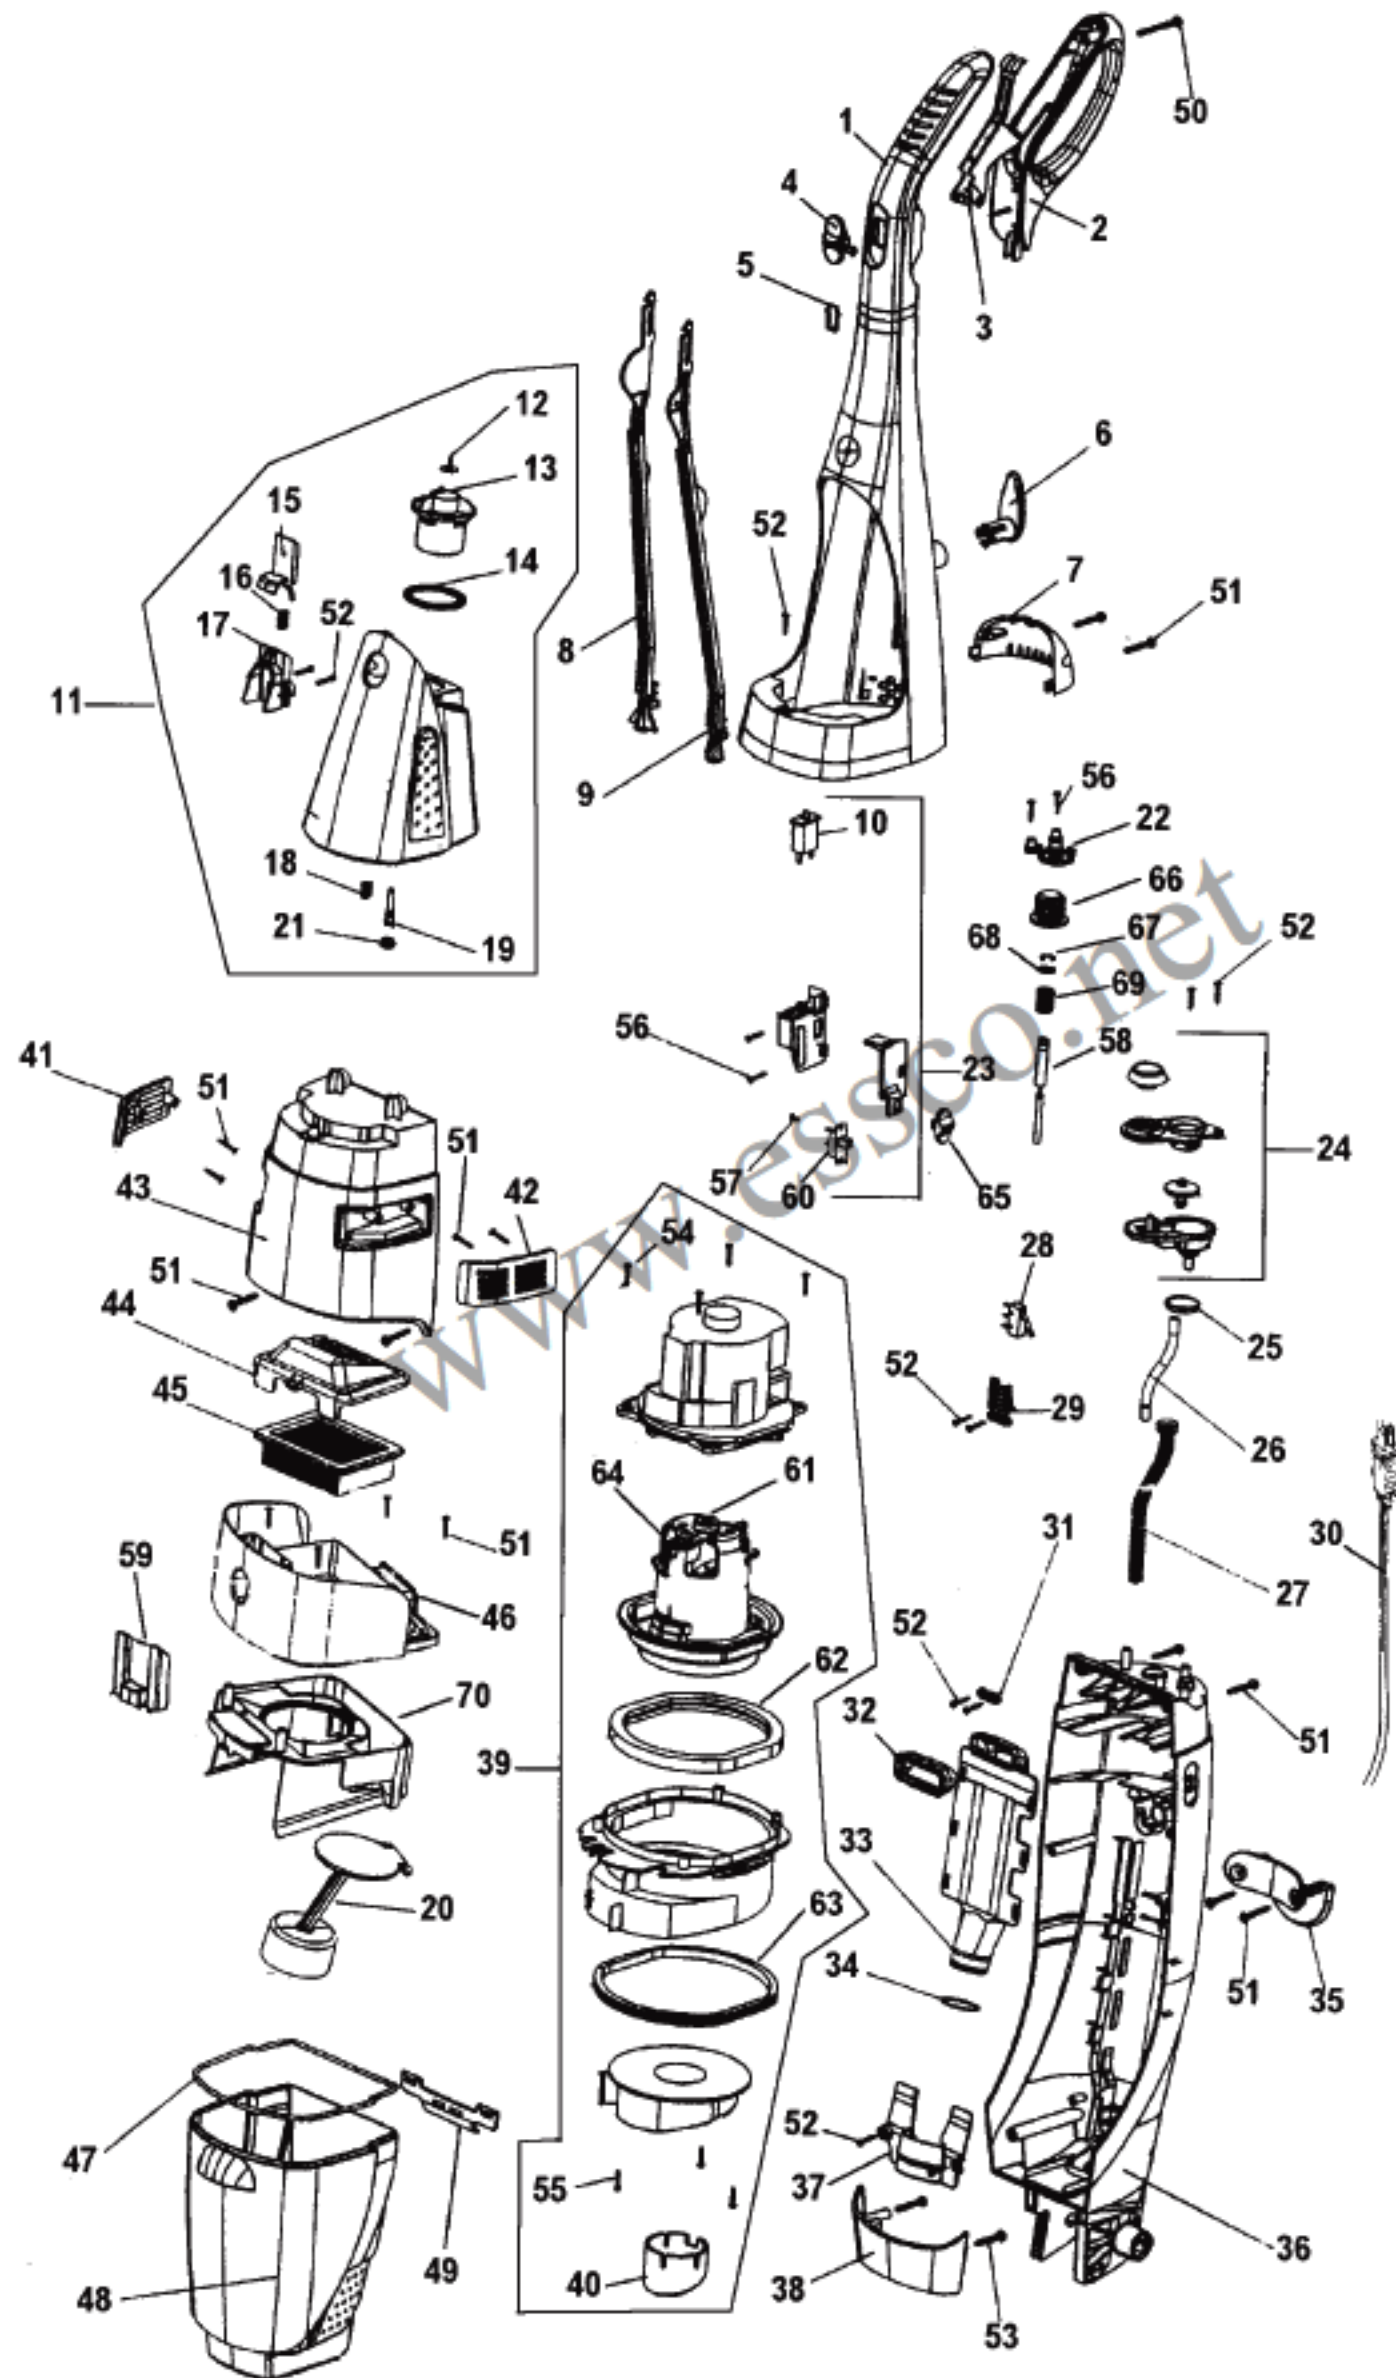

HOOVER Original

FLOOR MATE – UPPER HOUSING

Model H3000

Original **HOOVER**

FLOOR MATE – UPPER HOUSING

Model H3000

KEY	PART NO	DESCRIPTION
1	H-59177055	Upper Handle
2	H-59177056	Handle Lever Guard
3	H-59177058	Control Lever
4	H-59177061	Brush Control Button
5	H-59177062	Control Button Spring
6	H-59177059	Cord Wrap - Upper
7	H-59177063	Carrying Handle
8	H-59177057	Upper Control Rod
9	H-59177060	Brush Control Rod
		Units Produced Before 4/02
9	H-59177167	Brush Control Rod
		Units Produced After 4/02
10	H-59177049	Circuit Breaker
11	H-59177076	Solution Tank Assembly
12	N/A	Included with item 13
13	H-59177071	Solution Tank Cap Assembly
		(Inc. 12 & 14)
14	N/A	Included with item 13
15	H-59177070	Solution Tank Latch
16	H-38312014	Spring
17	H-59177068	Latch Retainer
18	H-38312014	Spring
19	H-38717009	Valve Stem
20	H-59177115	Float
21	H-38784061	Valve Seal
22	H-59177113	Brush Mount Spring Control
23	H-59177072	All In One Assembly
24	H-59177075	Reservoir Assembly
25	N/A	Reservoir Gasket (order key 24)
26	H-59177006	Solution Tube
27	H-59177093	Protector Jacket
28	H-59177111	Micro Switch
29	H-59177016	Switch Cover
30	H-59177001	Attachment Cord
31	H-59177094	Cord Clamp
32	H-59177012	Hose Sealing Gasket
33	H-59177011	Recovery Hose
34	H-59177015	O Ring
35	H-59177007	Cord Wrap - Lower
36	H-59177005	Lower Housing
37	H-59177014	Duct Hose Mount
38	H-59177008	Tank Base
39	H-59177074	Motor Assembly - Also Includes 40, 54,
40	H-59177095	Fan Chamber Gasket

KEY	PART NO	DESCRIPTION
41	H-59177018	Louver Cover - RH
42	H-59177017	Louver Cover - LH
43	H-59177009	Front Cover
44	H-59177096	Filter Lid
45	H-59177051	Filter Assembly
46	H-59177053	Recovery Tank Lid Without Gasket
		(also order item 47)
47	H-59177097	Tank Lid Gasket
48	H-59177050	Recovery Tank
49	H-59177098	Recovery Tank Lid Lock
50	H-59177054	Screw (8x45)
51	H-59177099	Screw (M3.5x20)
52	H-59177100	Screw (M3.5x10 SS)
53	H-59177101	Screw (#8x30)
54	H-59177102	Screw (M3.5x10 Z)
55	H-59177103	Screw (M3.5x10 Z)
56	H-59177104	Screw (M3.5x17)
57	H-59177105	Screw (M2.6x5)
58	H-59177029	Cable Assembly
59	H-59177052	Recovery Tank Release Button
60	H-59177048	On Off Switch (also inc. with item 23)
61	N/A	Motor Rear Cushion
62	H-59177108	Recovery Tank Insulator
63	H-59177109	On Control
64	N/A	Switch Latches
65	H-59177108	Switch Button
63	H-59177110	Brush Control Cap
64	H-59177073	E Clip
	H-59177110	Washer
	H-59177112	Spring
70	H-59177114	Recovery Duct
		Chemicals
	H-40303033	Bare Floor Cleaner - 32 Oz.
	H-40303034	Hard wood Floor Cleaner - 32 Oz.
	H-59177002	Owner Manual

N/A = Not Available