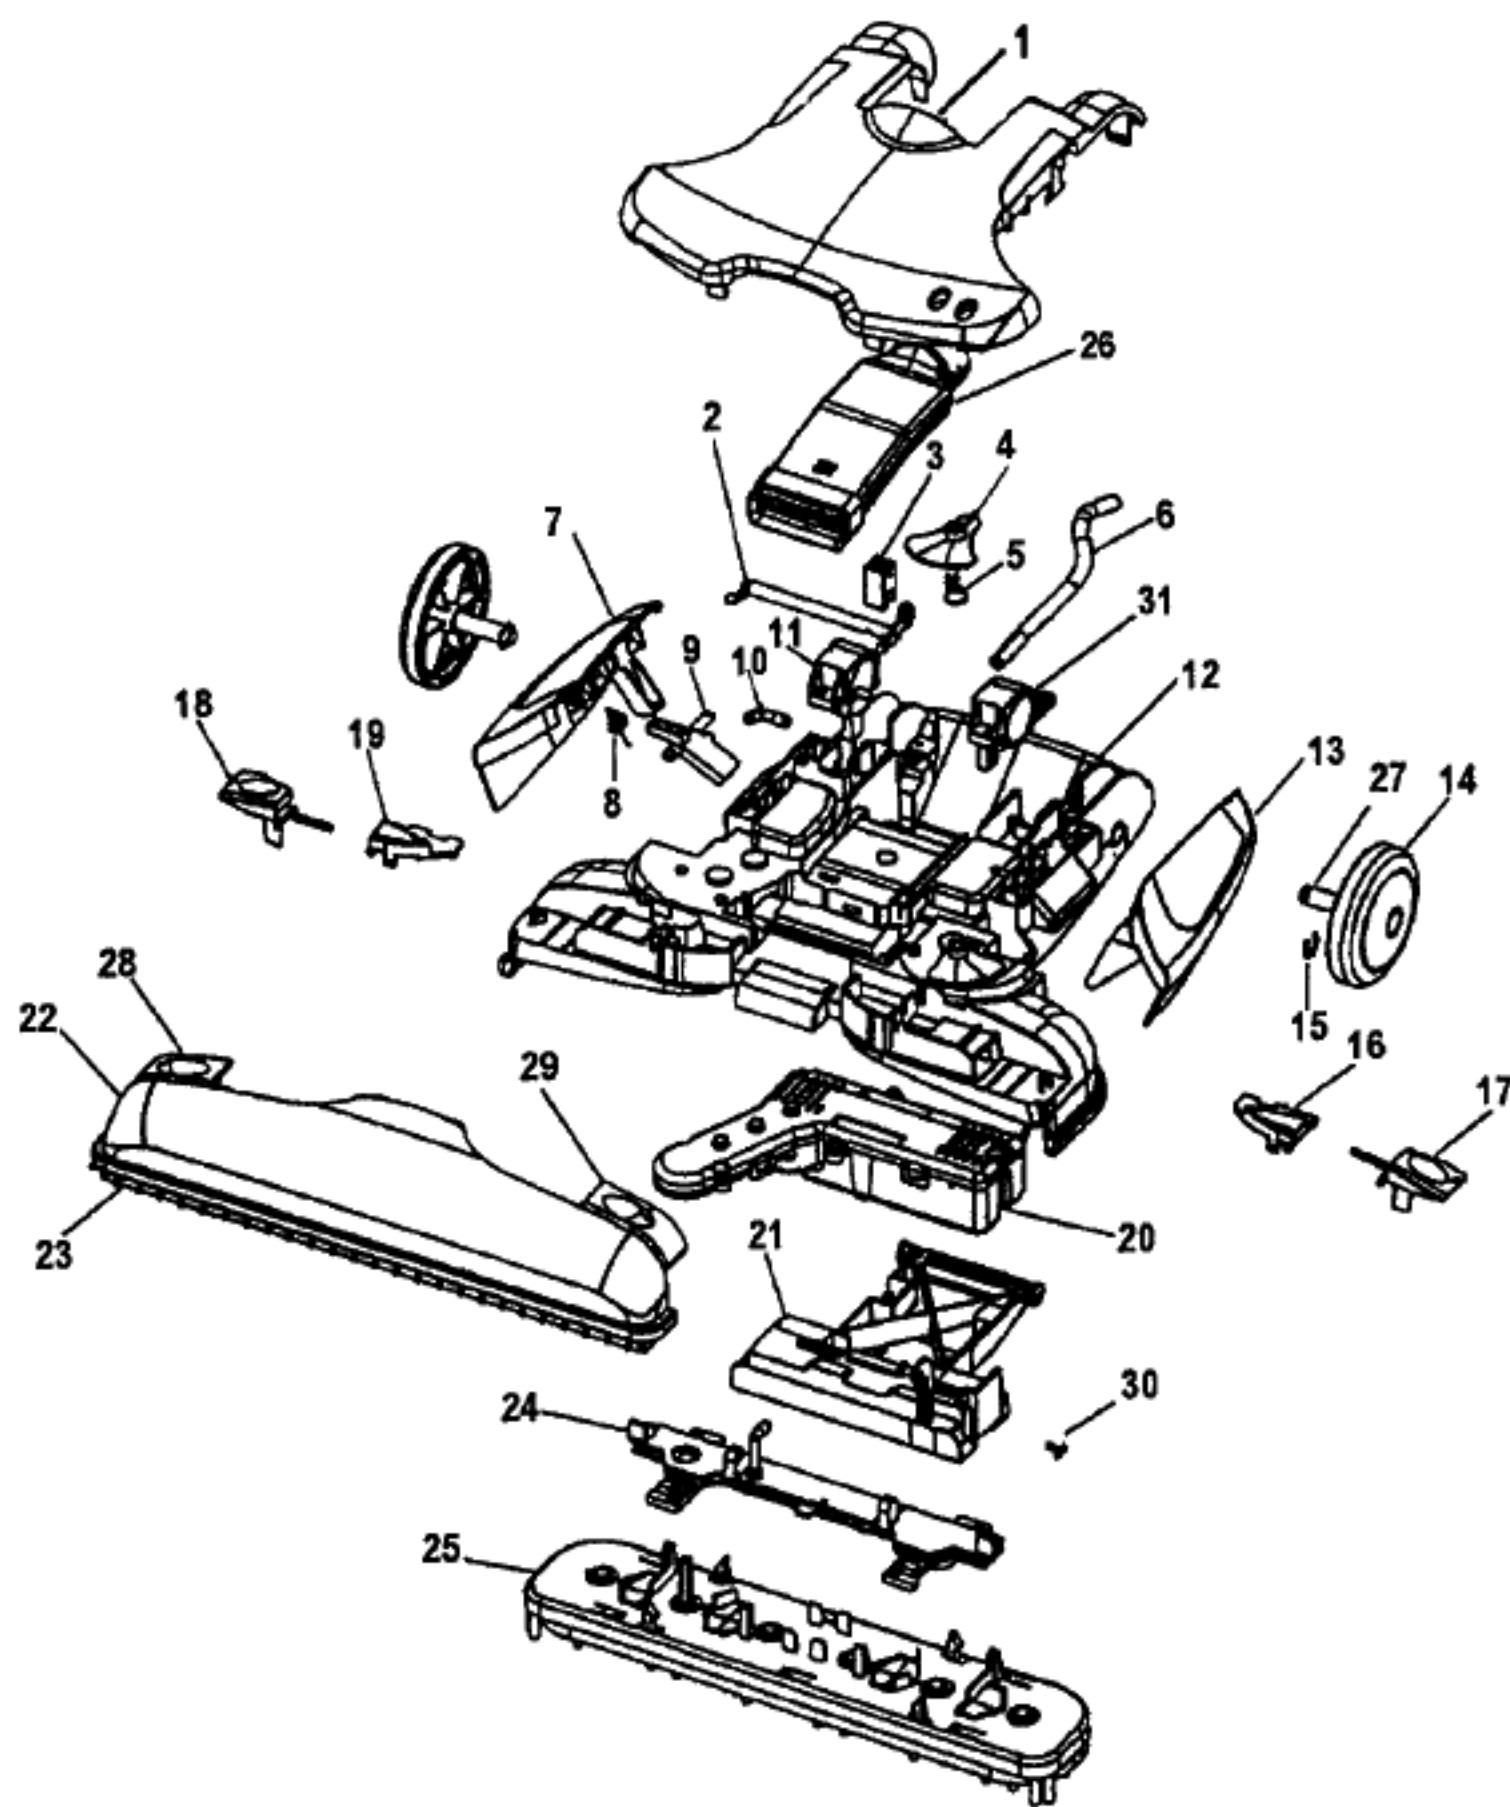

# HOOVER H3000-020 Owner's Manual

[Shop genuine replacement parts for HOOVER  
H3000-020](#)

[Find Your HOOVER Vacuum Cleaner Parts - Select From 1456 Models](#)

----- Manual continues below -----

**Floor MATE - Lower Housing****Model H3000, H3000-020\***

<b>Ref. No.</b>	<b>Part No.</b>	<b>Description</b>
1.	59177022	Hood Assembly
2.	59177028	Brush Lifting Lever
3.	59177036	Brush Activator
4.	59177030	Indicator - Up / Down
5.	59177032	Indicator Spring
6.	59177006	Solution Tube
7.	59177020	Handle Release Pedal
8.	59177037	Lock Plate Spring
9.	59177031	Lock Plate
10.	59177035	Elbow Connector
11.	59177024	Turning Cap - RH
12.	59177025	Main Body w/ Bumper
13.	59177021	Squeegee Pedal
14.	59177044	Rear Wheel Assembly (2)
15.	59177088	Lock Ring
16.	59177033	Cap - LH - Brush Block Button
17.	59177026	Brush Block Button - LH
18.	59177027	Brush Block Button - RH
19.	59177034	Cap - RH - Brush Block Button
20.	59177039	Brush Motor Assembly
21.	59177041	Front Wheel Assembly (Includes wheels and wheel shafts)
	59177086	Wheel - Only (4)
	59177085	Wheel Shaft - Only (4)
22.	59177043	Nozzle Assembly (Inc. items 23, 28, 29)
23.	59177047	Retainer / Squeegee Assembly
24.	59177040	Distributor Assembly
25.	59177038	Brush Block Assembly
26.	59177042	Water Channel / Hose Assembly
27.	59177087	Rear Axle (2)
28.	59177089	Nozzle Latch - RH
29.	59177090	Nozzle Latch - LH
30.	59177084	Snap Pin
31.	59177023	Turning Cap - LH

**Items not illustrated**

59177091      Screw - Motor Mount and Turning Cap (9) (#8x16)

\* Model H3000-020 is a bonus pack which includes the H3000 and one 32 oz. bottle of Bare Floor Cleaner and one 32 oz. bottle of Hard Floor Cleaner.