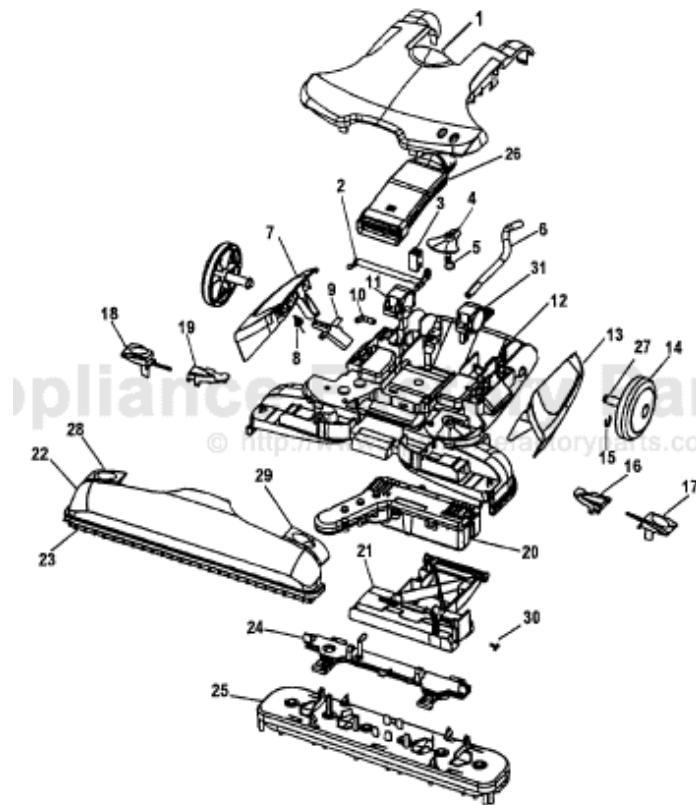

# HOOVER H3000-020 Owner's Manual

[Shop genuine replacement parts for HOOVER  
H3000-020](#)

[Find Your HOOVER Vacuum Cleaner Parts - Select From 1456 Models](#)

----- Manual continues below -----

**Floor MATE - Lower Housing****Model H3000, H3000-020\***

<b>Ref. No.</b>	<b>Part No.</b>	<b>Description</b>
1.	59177022	Hood Assembly
2.	59177028	Brush Lifting Lever
3.	59177036	Brush Activator
4.	59177030	Indicator - Up / Down
5.	59177032	Indicator Spring
6.	59177006	Solution Tube
7.	59177020	Handle Release Pedal
8.	59177037	Lock Plate Spring
9.	59177031	Lock Plate
10.	59177035	Elbow Connector
11.	59177024	Turning Cap - RH
12.	59177025	Main Body w/ Bumper
13.	59177021	Squeegee Pedal
14.	59177044	Rear Wheel Assembly (2)
15.	59177088	Lock Ring
16.	59177033	Cap - LH - Brush Block Button
17.	59177026	Brush Block Button - LH
18.	59177027	Brush Block Button - RH
19.	59177034	Cap - RH - Brush Block Button
20.	59177039	Brush Motor Assembly
21.	59177041	Front Wheel Assembly (Includes wheels and wheel shafts)
	59177086	Wheel - Only (4)
	59177085	Wheel Shaft - Only (4)
22.	59177043	Nozzle Assembly (Inc. items 23, 28, 29)
23.	59177047	Retainer / Squeegee Assembly
24.	59177040	Distributor Assembly
25.	59177038	Brush Block Assembly
26.	59177042	Water Channel / Hose Assembly
27.	59177087	Rear Axle (2)
28.	59177089	Nozzle Latch - RH
29.	59177090	Nozzle Latch - LH
30.	59177084	Snap Pin
31.	59177023	Turning Cap - LH

**Items not illustrated**

59177091      Screw - Motor Mount and Turning Cap (9) (#8x16)

\* Model H3000-020 is a bonus pack which includes the H3000 and one 32 oz. bottle of Bare Floor Cleaner and one 32 oz. bottle of Hard Floor Cleaner.