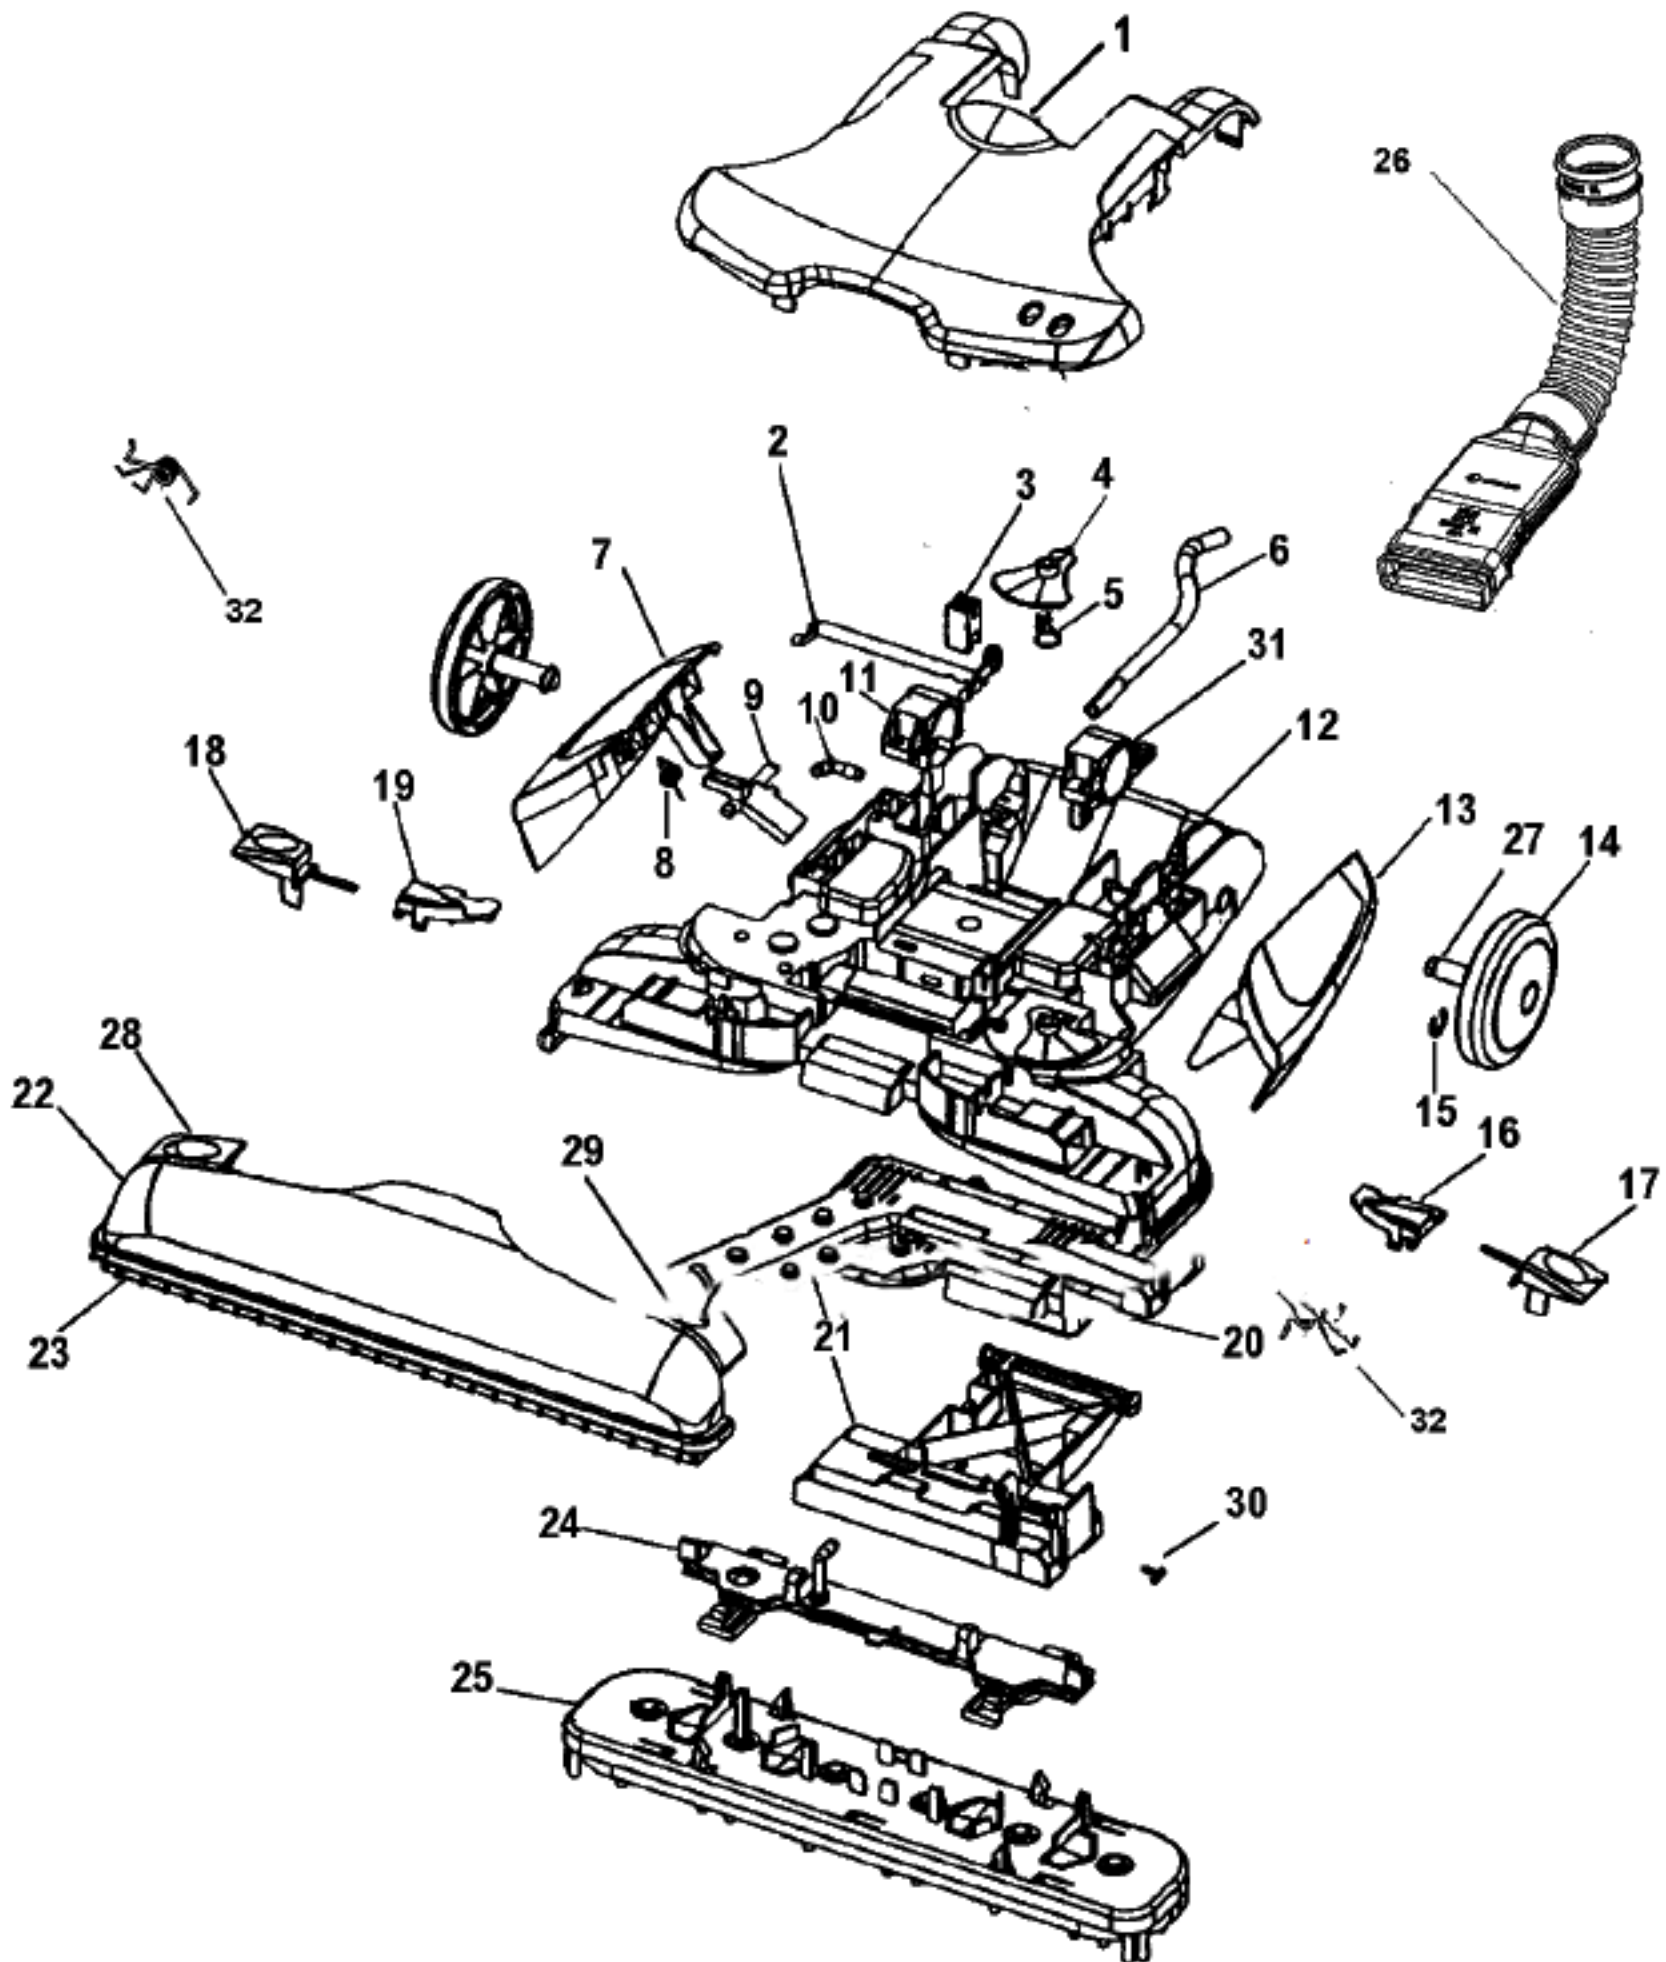

59	59177052	Recovery Tank Release Button - H3000, H3001-0RM
	59177141	Recovery Tank Release Button - H3010
60	59177048	On Off Switch (also inc. with item 23)
61	Not Applicable	
		Motor Rear Cushion
62	59177108	Motor Mount Insulator
63	59177109	Water Seal
64	59177092	Motor Brushes
65	59177010	Switch Button - H3000, H3001-0RM
	59177133	Switch Button - H3010
66	59177046	Brush Control Cap
67	013306	E Clip
68	59177110	Washer
69	59177112	Spring
70	59177114	Recovery Duct
71	59177120	Handle Screw Pack
72	59177069	Screw w/ Washer
	Chemicals	
	40303035	Bare Floor Cleaner - 64 Oz.
	40303033	Bare Floor Cleaner - 32 Oz.
	40303036	Old English Hard Floor Cleaner - 64 Oz.
	40303034	Old English Hard Floor Cleaner - 32 Oz.
	59177002	Owner Manual
	59177107	Carton
		* Model H3000-020 is a bonus pack which includes the H3000 and one 32 oz. Bare Floor Cleaner and one 32 oz. Hard Floor Cleaner
		** Model H3010-020 is a bonus pack which includes the H3010 and one 32 oz. bottle of Lysol Floor Cleaner and one 32 oz. bottle of Old English Floor Cleaner.