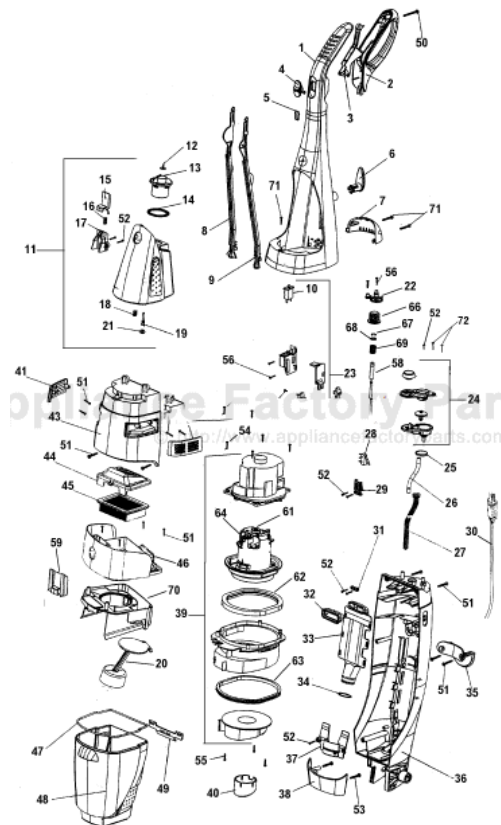

[Find Your HOOVER Vacuum Cleaner Parts - Select From 1456 Models](#)

----- Manual continues below -----