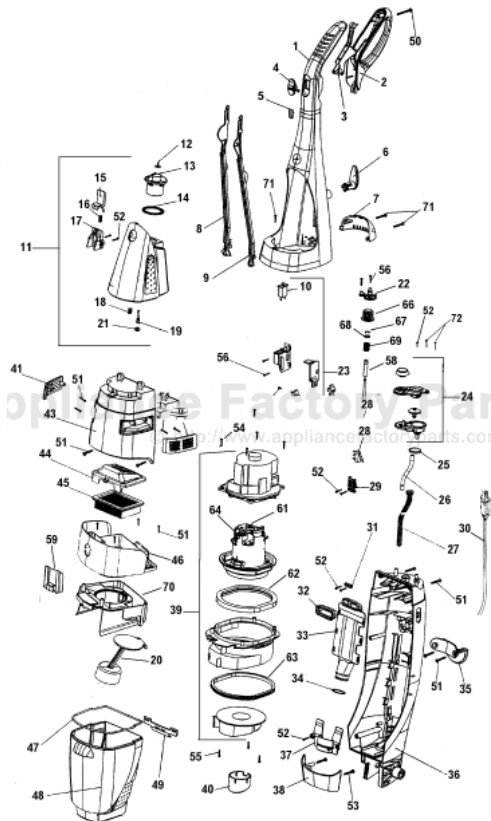

[Find Your HOOVER Vacuum Cleaner Parts - Select From 1456 Models](#)

----- Manual continues below -----