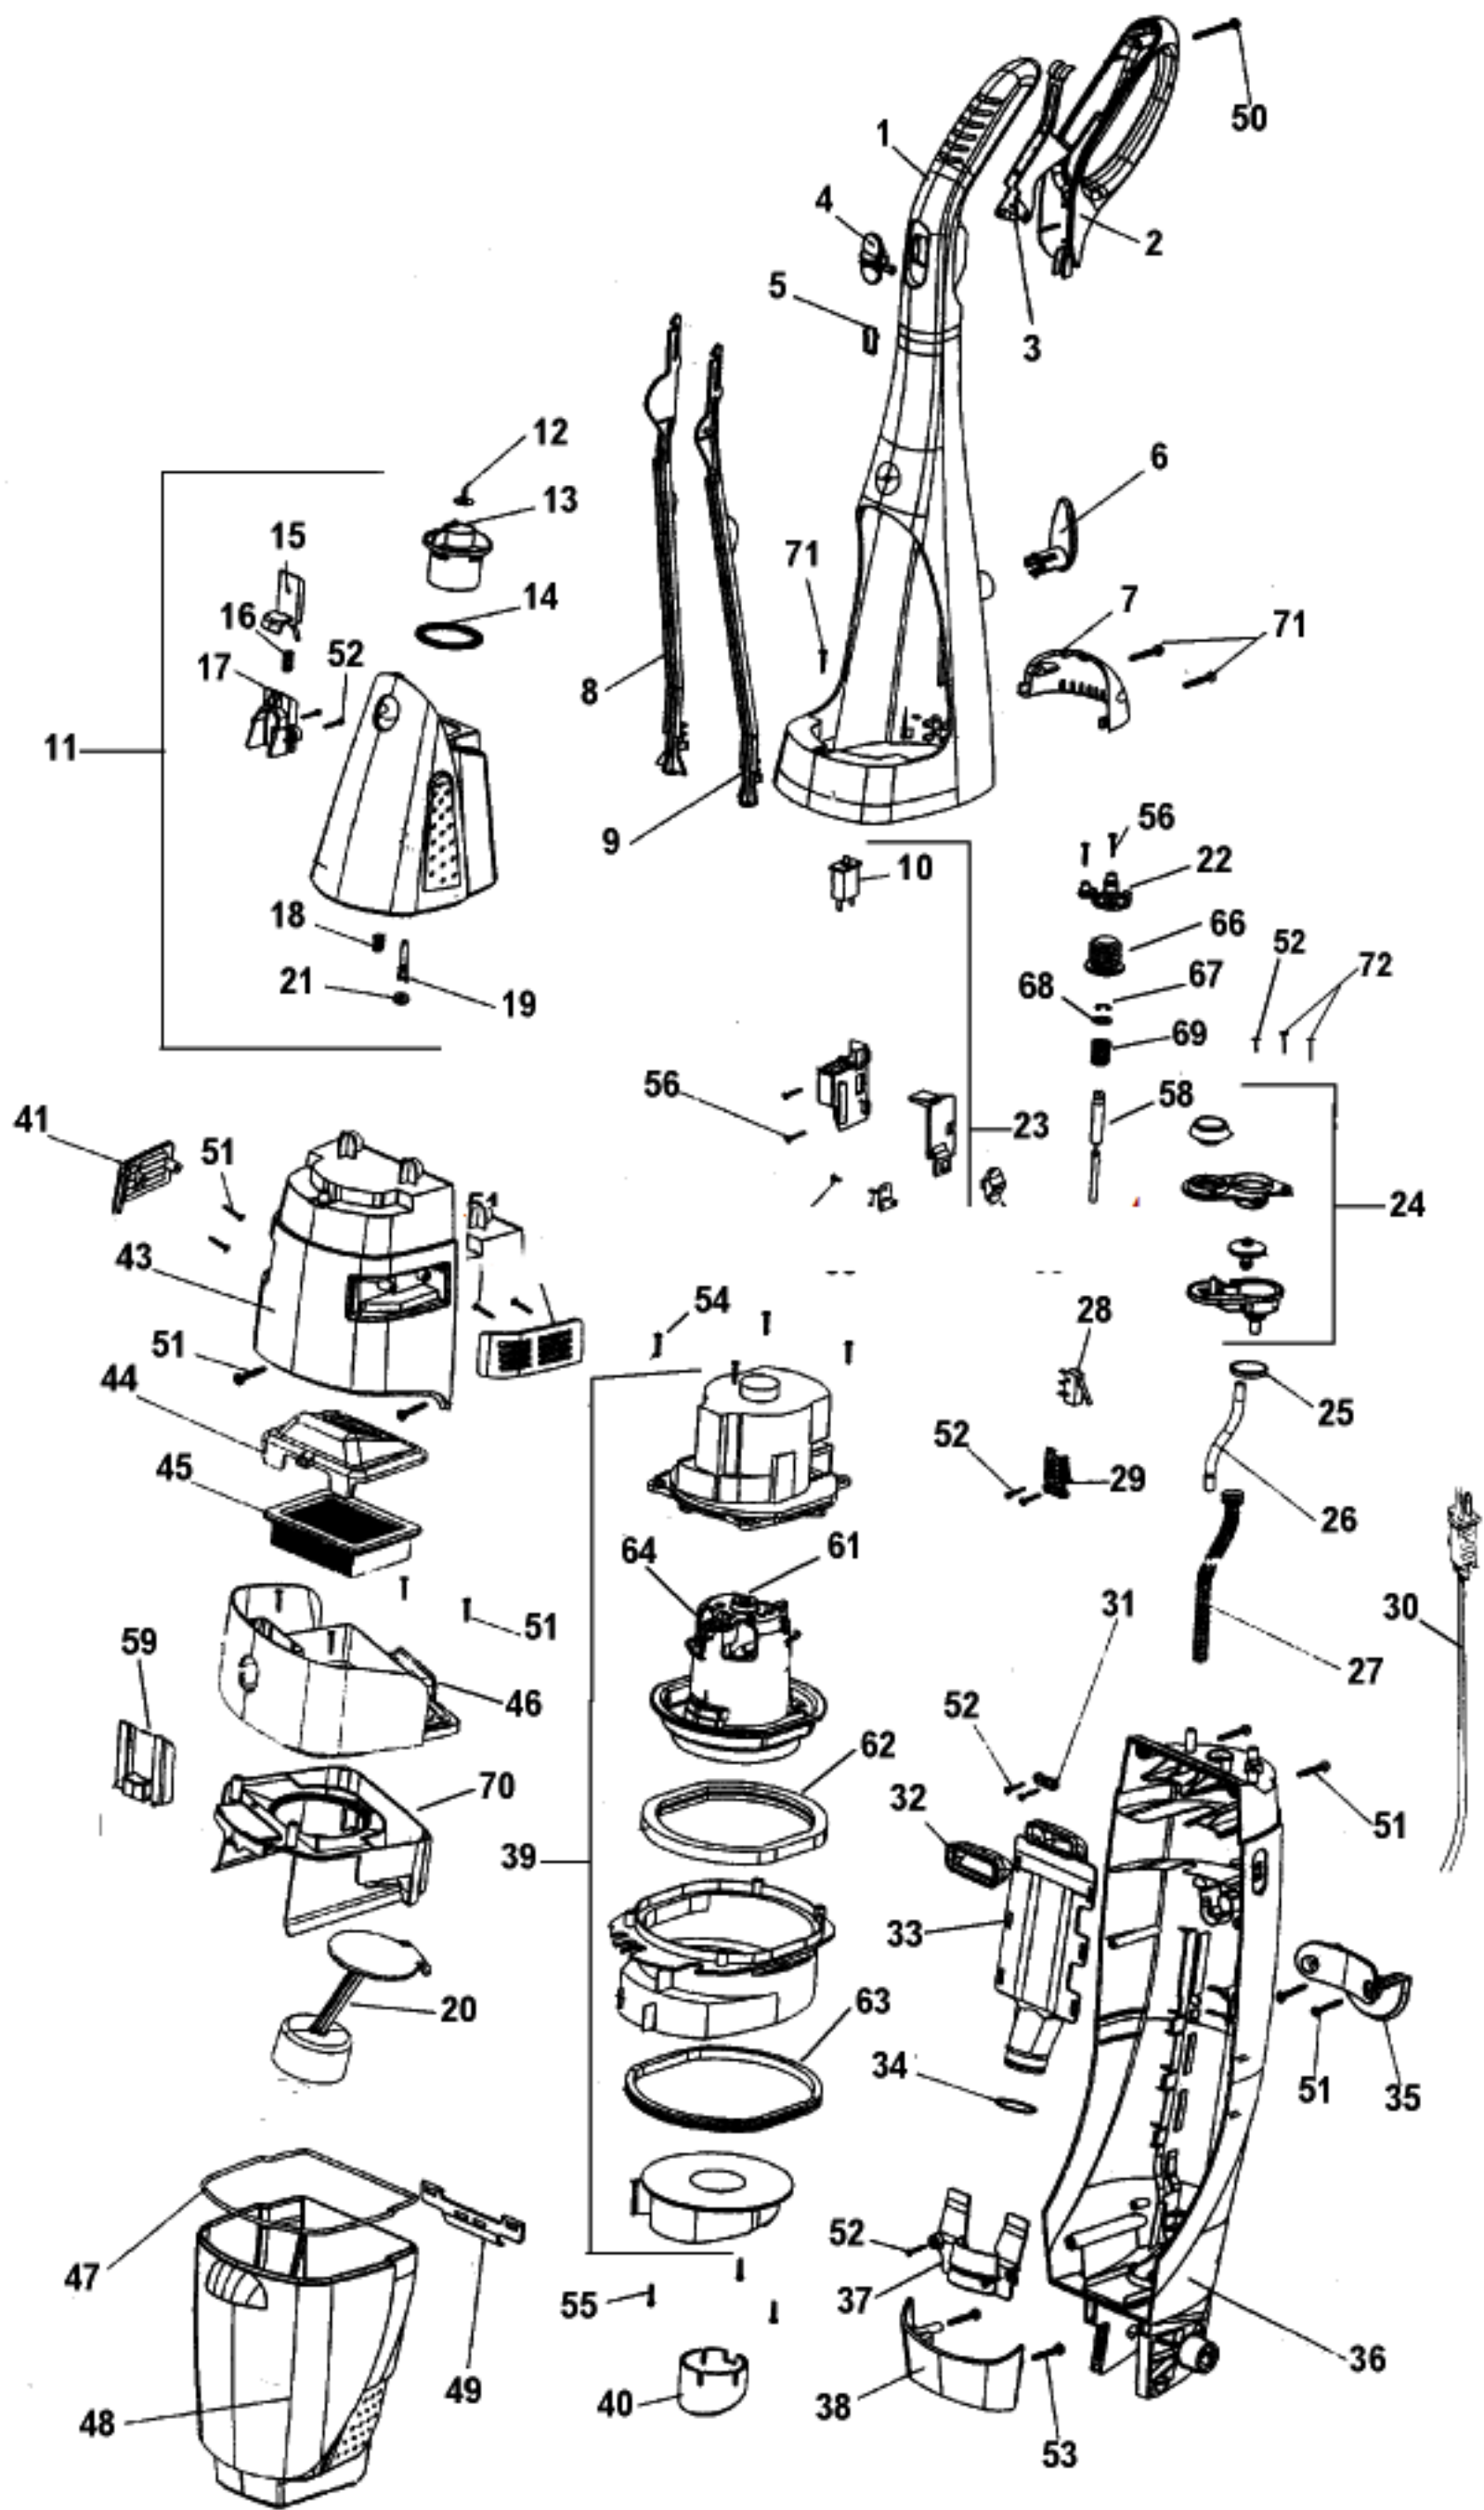

----- Manual continues below -----

	59177135	Upper Handle - H3010
2	59177056	Handle Lever Guard
3	59177058	Control Lever - H3000, H3001-ORM
	59177136	Control Lever - H3010
4	59177061	Brush Control Button - H3000, H3001-ORM
	59177137	Brush Control Button - H3010
5	59177062	Control Button Spring
	59177170	Control Button Spring - Screw in style
6	59177059	Cord Wrap - Upper
7	59177063	Carrying Handle
8	59177057	Upper Control Rod
9	59177060	Brush Control Rod - H3000, H3001-ORM, before 04/02
	59177167	Brush Control Rod - H3000, H3001-ORM after 04/02, H3010 all models
10	59177049	Circuit Breaker
11	59177076	Solution Tank Assembly - H3000, H3001-ORM
	59177144	Solution Tank Assembly - H3010
12	N/A	Included with item 13
13	59177071	Solution Tank Cap Assembly (Inc. items 12 & 14) - H3000, H3001-ORM
	59177145	Solution Tank Cap Assembly (Inc. items 12 & 14) - H3010
14	N/A	Included with item 13
15	59177070	Solution Tank Latch - H3000, H3001-ORM
	59177146	Solution Tank Latch - H3010
16	38312014	Spring
17	59177068	Latch Retainer - H3000, H3001-ORM
	59177147	Latch Retainer - H3010
18	38312014	Spring
19	38717009	Valve Stem
20	59177115	Float - H3000, H3001-ORM
	59177143	Float - H3010
21	38784061	Valve Seal
22	59177113	Brush Mount Spring Control - H3000, H3001-ORM before 04/02
	59177168	Retainer - H3000, H3001-ORM after 04/02, H3010 all models
23	59177072	All In One Assembly
24	59177075	Reservoir Assembly
25		Reservoir Gasket
26	59177006	Solution Tube
27	59177093	Protector Jack
28	59177111	Microswitch
29	59177016	Switch Cover
30	59177001	Attachment Cord - H3000, H3001-ORM
	59177127	Attachment Cord - H3010 - 35'
31	59177094	Cord Clamp
32	59177012	Hose Sealing Gasket
33	59177011	Recovery Hose
34	59177015	O Ring
35	59177007	Cord Wrap - Lower
36	59177005	Lower Housing
37	59177014	Duct Hose Mount
38	59177008	Tank Base
39	59177074	Motor Assembly - also includes 40, 54, 55
40	59177095	Fan Chamber Gasket
41	59177018	Louver Cover - RH
42	59177017	Louver Cover - LH
43	59177009	Front Cover - H3000, H3001-ORM
	59177161	Front Cover - H3010
44	59177096	Filter Lid - H3000, H3001-ORM
	59177140	Filter Lid - H3010
45	59177051	Filter Assembly
46	59177053	Recovery Tank Lid w/o gasket (also order item 47) - H3000, H3001-ORM
	59177139	Recovery Tank Lid w/o gasket (also order item 47) - H3010
47	59177097	Tank Lid Gasket
48	59177050	Recovery Tank - H3000, H3001-ORM
	59177138	Recovery Tank - H3010
49	59177098	Recovery Tank Lid Lock - H3000, H3001-ORM
	59177142	Recovery Tank Lid Lock - H3010
50	59177054	Screw (8x45)
51	59177099	Screw (M3.5x20)
52	59177100	Screw (M3.5x10 SS)
53	59177101	Screw (#8x30)
54	59177102	Screw (M3.5x10 Z)
55	59177103	Screw (M3.5x10 Z)
56	59177104	Screw (M3.5x17)
57	59177105	Screw (M2.6x5)
58	59177029	Cable Assembly - H3000, H3001-ORM before 04/02
	59177100	Cable Assembly - H3000, H3001-ORM after 04/02, H3010 all models