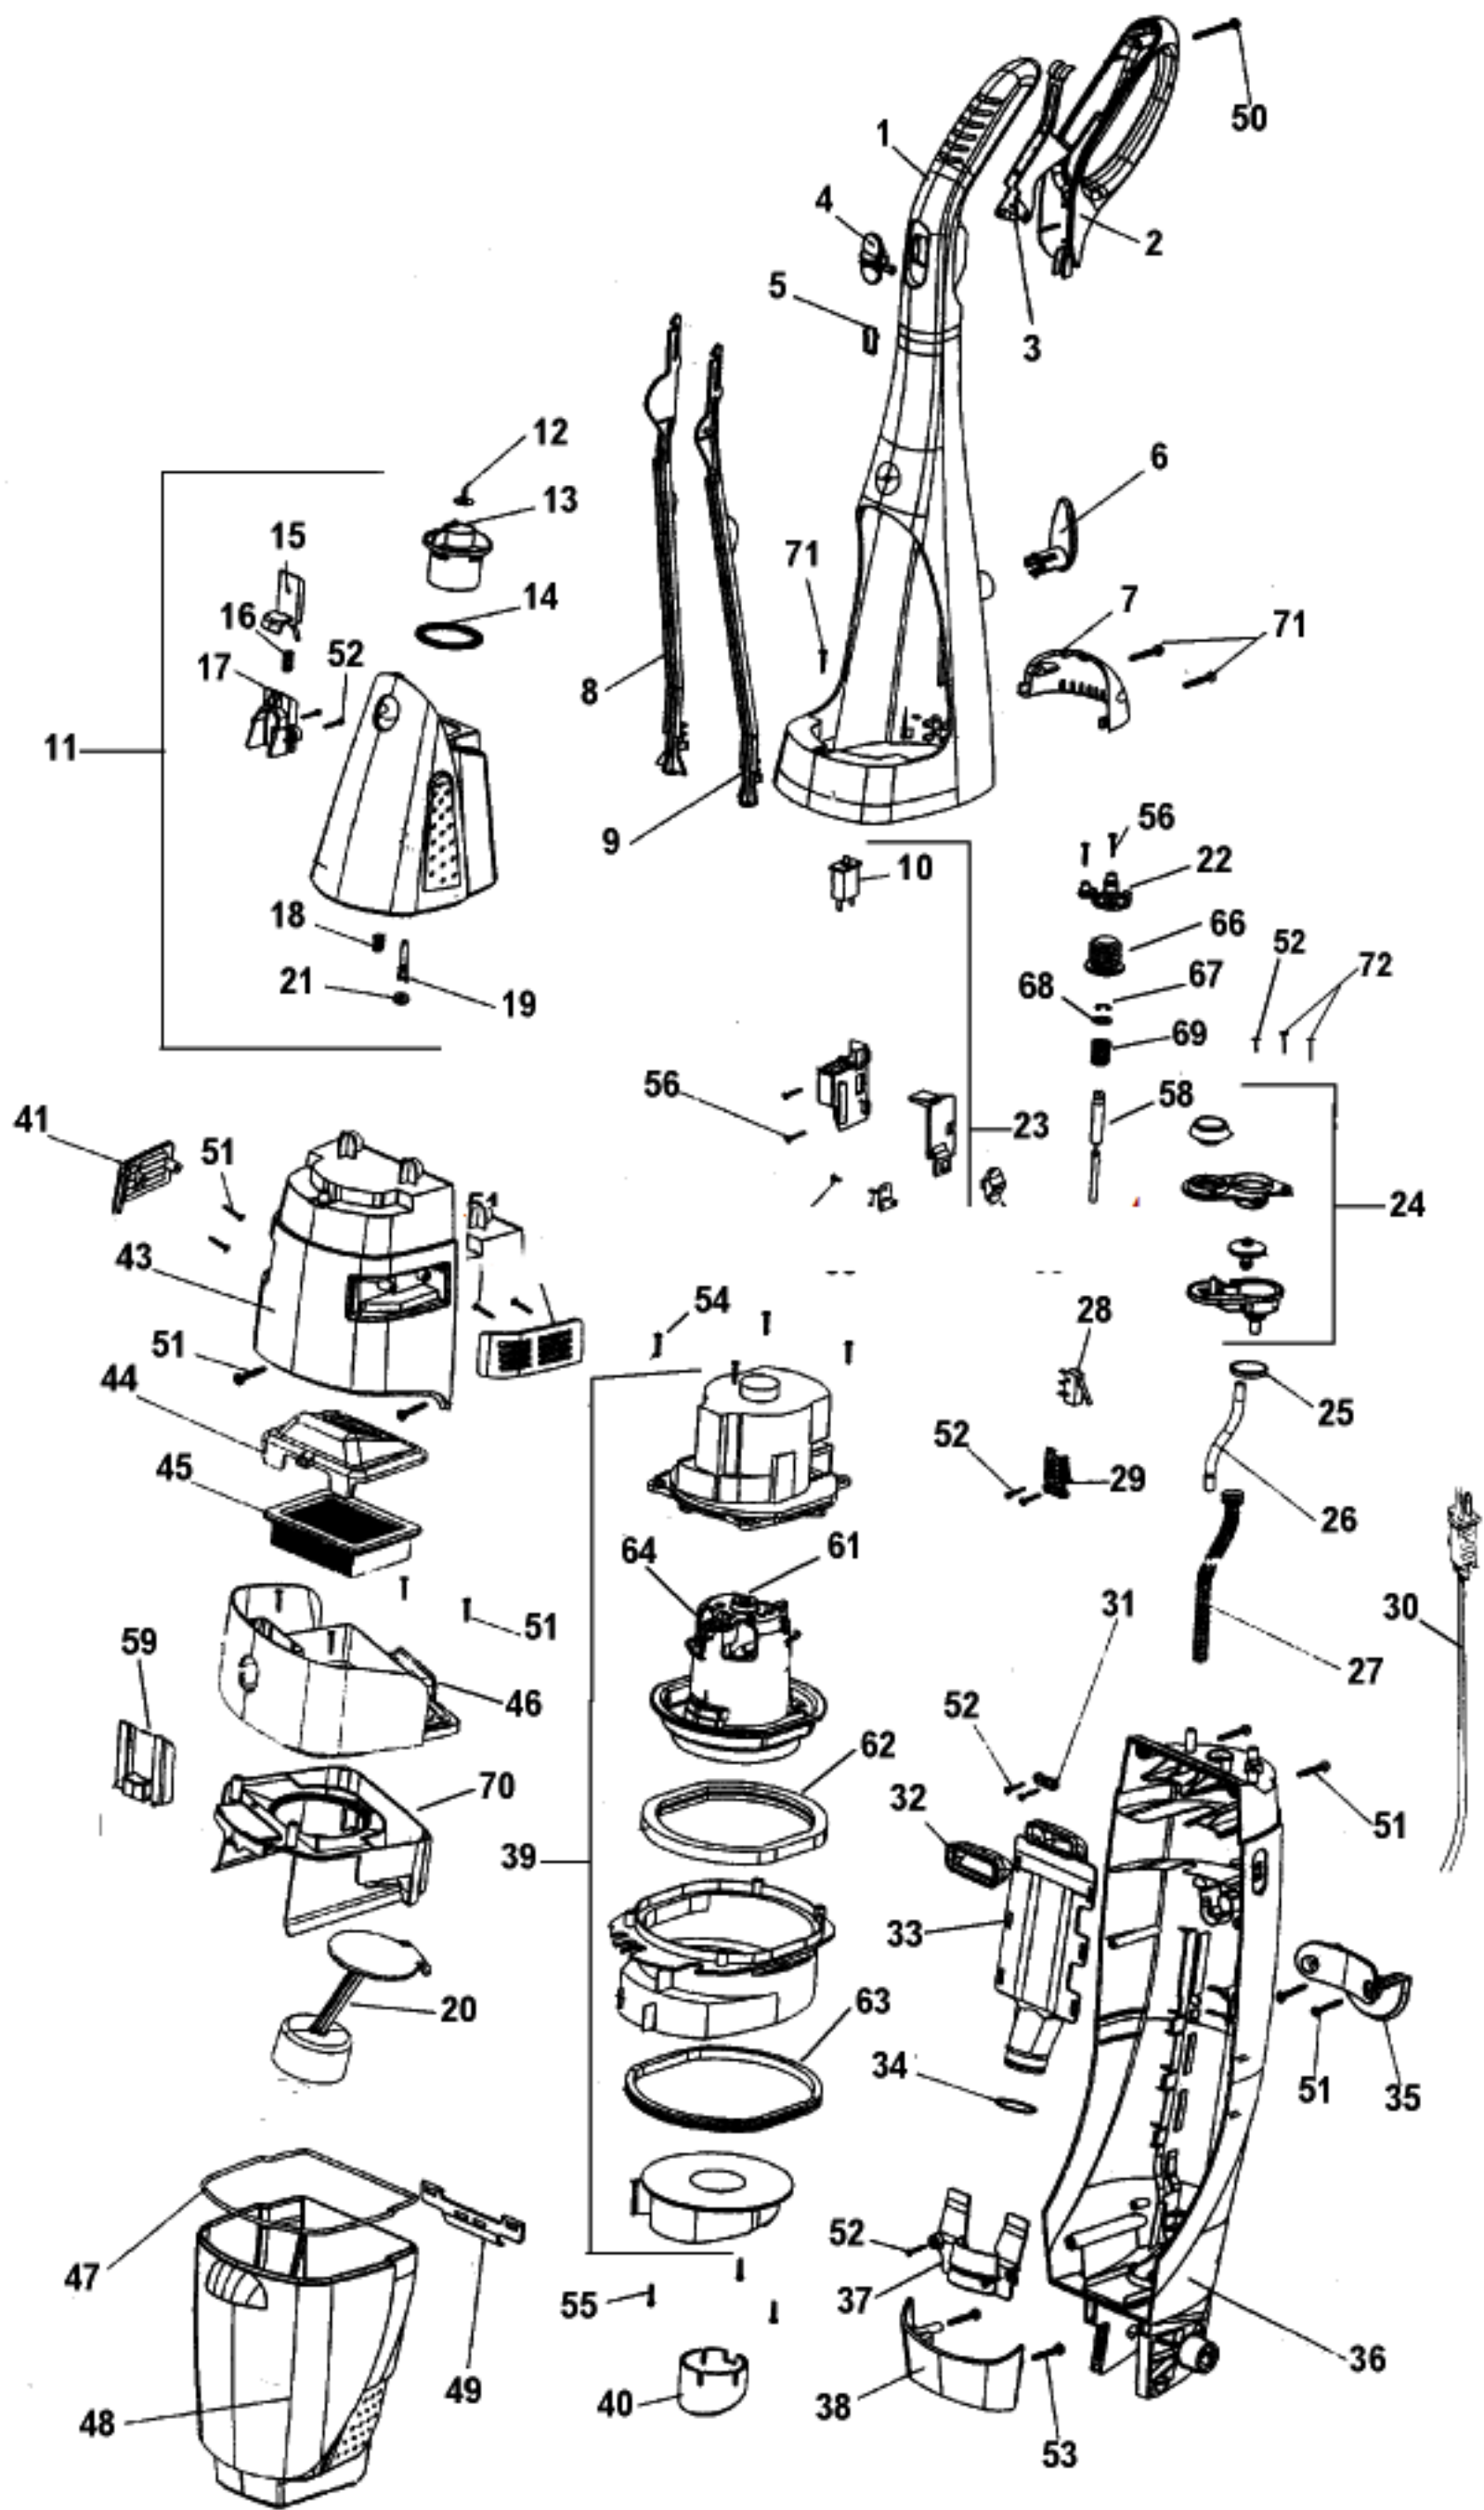

----- Manual continues below -----

| | | |
|----|----------|--|
| | 59177135 | Upper Handle - H3010 |
| 2 | 59177056 | Handle Lever Guard |
| 3 | 59177058 | Control Lever - H3000, H3001-ORM |
| | 59177136 | Control Lever - H3010 |
| 4 | 59177061 | Brush Control Button - H3000, H3001-ORM |
| | 59177137 | Brush Control Button - H3010 |
| 5 | 59177062 | Control Button Spring |
| | 59177170 | Control Button Spring - Screw in style |
| 6 | 59177059 | Cord Wrap - Upper |
| 7 | 59177063 | Carrying Handle |
| 8 | 59177057 | Upper Control Rod |
| 9 | 59177060 | Brush Control Rod - H3000, H3001-ORM, before 04/02 |
| | 59177167 | Brush Control Rod - H3000, H3001-ORM after 04/02, H3010 all models |
| 10 | 59177049 | Circuit Breaker |
| 11 | 59177076 | Solution Tank Assembly - H3000, H3001-ORM |
| | 59177144 | Solution Tank Assembly - H3010 |
| 12 | N/A | Included with item 13 |
| 13 | 59177071 | Solution Tank Cap Assembly (Inc. items 12 & 14) - H3000, H3001-ORM |
| | 59177145 | Solution Tank Cap Assembly (Inc. items 12 & 14) - H3010 |
| 14 | N/A | Included with item 13 |
| 15 | 59177070 | Solution Tank Latch - H3000, H3001-ORM |
| | 59177146 | Solution Tank Latch - H3010 |
| 16 | 38312014 | Spring |
| 17 | 59177068 | Latch Retainer - H3000, H3001-ORM |
| | 59177147 | Latch Retainer - H3010 |
| 18 | 38312014 | Spring |
| 19 | 38717009 | Valve Stem |
| 20 | 59177115 | Float - H3000, H3001-ORM |
| | 59177143 | Float - H3010 |
| 21 | 38784061 | Valve Seal |
| 22 | 59177113 | Brush Mount Spring Control - H3000, H3001-ORM before 04/02 |
| | 59177168 | Retainer - H3000, H3001-ORM after 04/02, H3010 all models |
| 23 | 59177072 | All In One Assembly |
| 24 | 59177075 | Reservoir Assembly |
| 25 | | Reservoir Gasket |
| 26 | 59177006 | Solution Tube |
| 27 | 59177093 | Protector Jack |
| 28 | 59177111 | Microswitch |
| 29 | 59177016 | Switch Cover |
| 30 | 59177001 | Attachment Cord - H3000, H3001-ORM |
| | 59177127 | Attachment Cord - H3010 - 35' |
| 31 | 59177094 | Cord Clamp |
| 32 | 59177012 | Hose Sealing Gasket |
| 33 | 59177011 | Recovery Hose |
| 34 | 59177015 | O Ring |
| 35 | 59177007 | Cord Wrap - Lower |
| 36 | 59177005 | Lower Housing |
| 37 | 59177014 | Duct Hose Mount |
| 38 | 59177008 | Tank Base |
| 39 | 59177074 | Motor Assembly - also includes 40, 54, 55 |
| 40 | 59177095 | Fan Chamber Gasket |
| 41 | 59177018 | Louver Cover - RH |
| 42 | 59177017 | Louver Cover - LH |
| 43 | 59177009 | Front Cover - H3000, H3001-ORM |
| | 59177161 | Front Cover - H3010 |
| 44 | 59177096 | Filter Lid - H3000, H3001-ORM |
| | 59177140 | Filter Lid - H3010 |
| 45 | 59177051 | Filter Assembly |
| 46 | 59177053 | Recovery Tank Lid w/o gasket (also order item 47) - H3000, H3001-ORM |
| | 59177139 | Recovery Tank Lid w/o gasket (also order item 47) - H3010 |
| 47 | 59177097 | Tank Lid Gasket |
| 48 | 59177050 | Recovery Tank - H3000, H3001-ORM |
| | 59177138 | Recovery Tank - H3010 |
| 49 | 59177098 | Recovery Tank Lid Lock - H3000, H3001-ORM |
| | 59177142 | Recovery Tank Lid Lock - H3010 |
| 50 | 59177054 | Screw (8x45) |
| 51 | 59177099 | Screw (M3.5x20) |
| 52 | 59177100 | Screw (M3.5x10 SS) |
| 53 | 59177101 | Screw (#8x30) |
| 54 | 59177102 | Screw (M3.5x10 Z) |
| 55 | 59177103 | Screw (M3.5x10 Z) |
| 56 | 59177104 | Screw (M3.5x17) |
| 57 | 59177105 | Screw (M2.6x5) |
| 58 | 59177029 | Cable Assembly - H3000, H3001-ORM before 04/02 |
| | 59177100 | Cable Assembly - H3000, H3001-ORM after 04/02, H3010 all models |