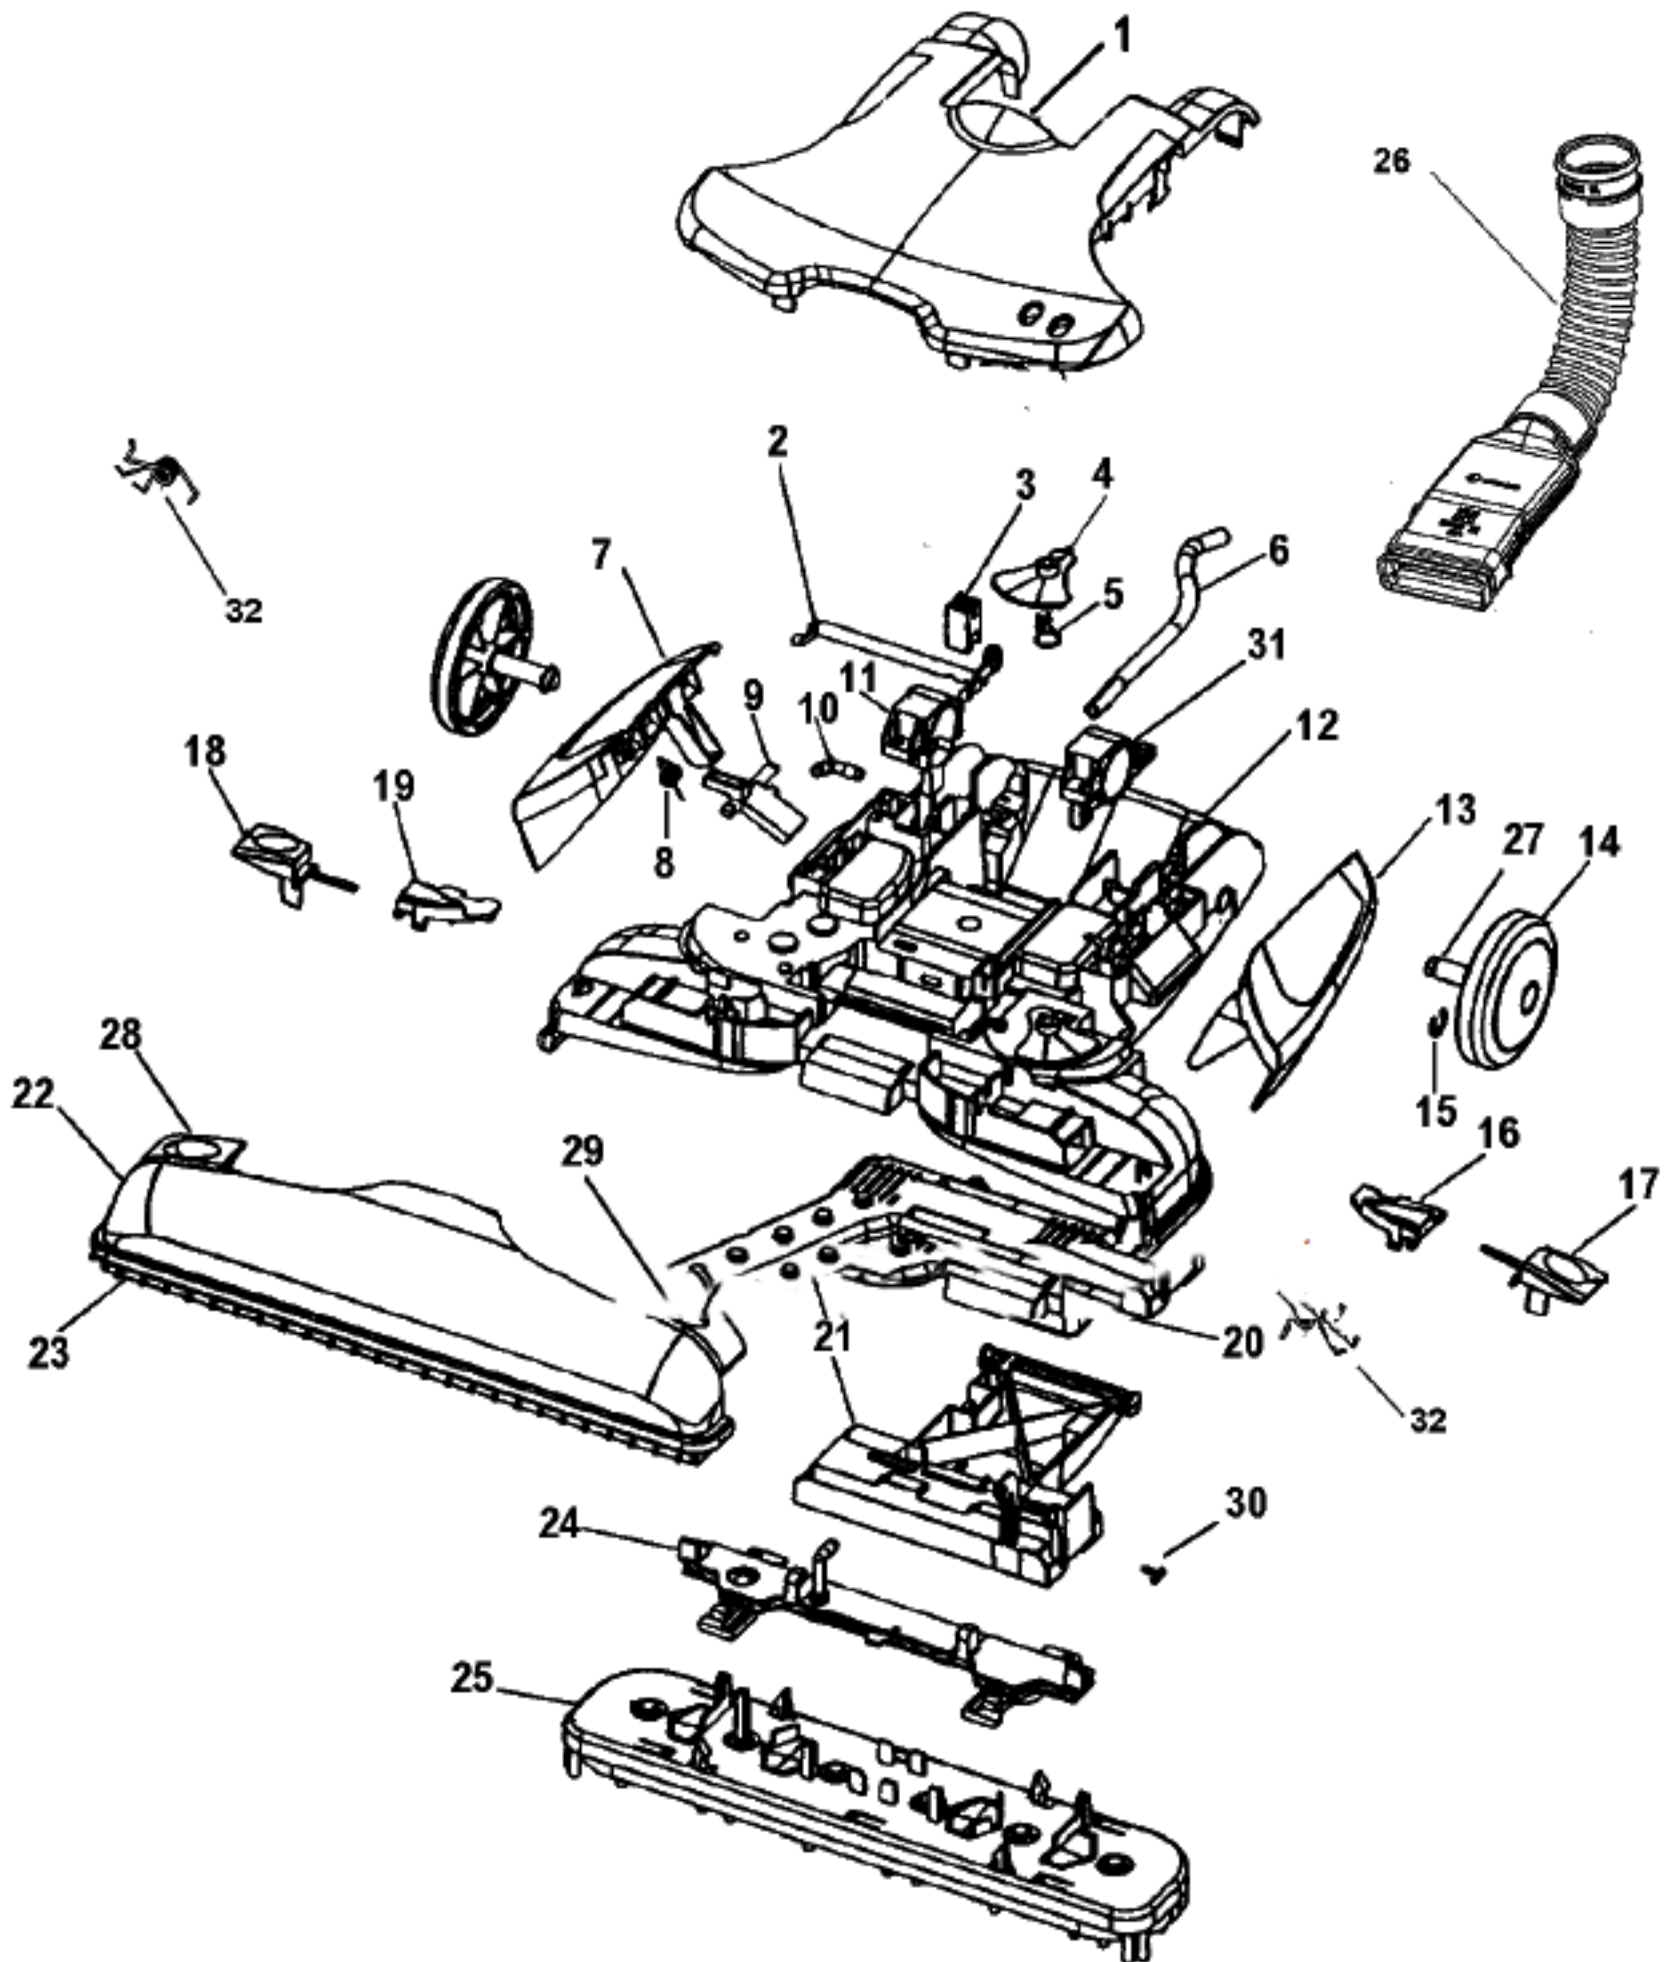

This Owner's Manual is provided and hosted by [Appliance Factory Parts](#).

HOOVER H3010-020 Owner's Manual

[Shop genuine replacement parts for HOOVER
H3010-020](#)

[Find Your HOOVER Vacuum Cleaner Parts - Select From 1456 Models](#)

| | | |
|----|----------------|--|
| 59 | 59177052 | Recovery Tank Release Button - H3000, H3001-0RM |
| | 59177141 | Recovery Tank Release Button - H3010 |
| 60 | 59177048 | On Off Switch (also inc. with item 23) |
| 61 | Not Applicable | |
| | | Motor Rear Cushion |
| 62 | 59177108 | Motor Mount Insulator |
| 63 | 59177109 | Water Seal |
| 64 | 59177092 | Motor Brushes |
| 65 | 59177010 | Switch Button - H3000, H3001-0RM |
| | 59177133 | Switch Button - H3010 |
| 66 | 59177046 | Brush Control Cap |
| 67 | 013306 | E Clip |
| 68 | 59177110 | Washer |
| 69 | 59177112 | Spring |
| 70 | 59177114 | Recovery Duct |
| 71 | 59177120 | Handle Screw Pack |
| 72 | 59177069 | Screw w/ Washer |
| | Chemicals | |
| | 40303035 | Bare Floor Cleaner - 64 Oz. |
| | 40303033 | Bare Floor Cleaner - 32 Oz. |
| | 40303036 | Old English Hard Floor Cleaner - 64 Oz. |
| | 40303034 | Old English Hard Floor Cleaner - 32 Oz. |
| | 59177002 | Owner Manual |
| | 59177107 | Carton |
| | | * Model H3000-020 is a bonus pack which includes the H3000 and one 32 oz. Bare Floor Cleaner and one 32 oz. Hard Floor Cleaner |
| | | ** Model H3010-020 is a bonus pack which includes the H3010 and one 32 oz. bottle of Lysol Floor Cleaner and one 32 oz. bottle of Old English Floor Cleaner. |