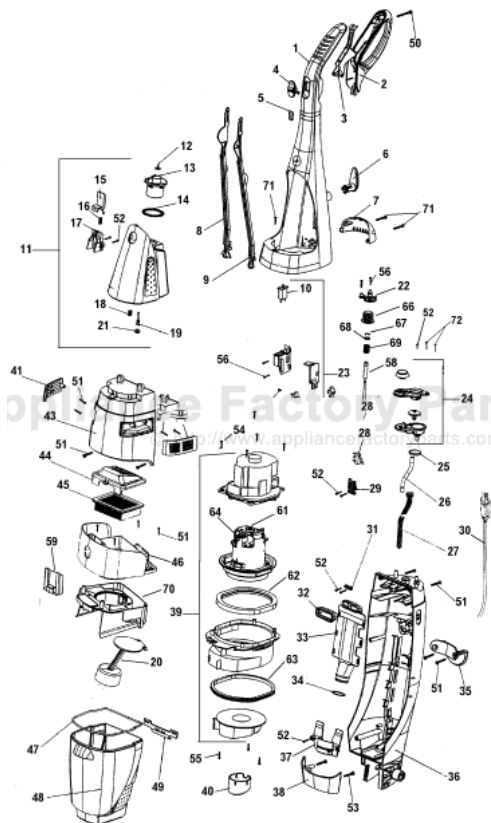

[Find Your HOOVER Vacuum Cleaner Parts - Select From 1456 Models](#)

----- Manual continues below -----