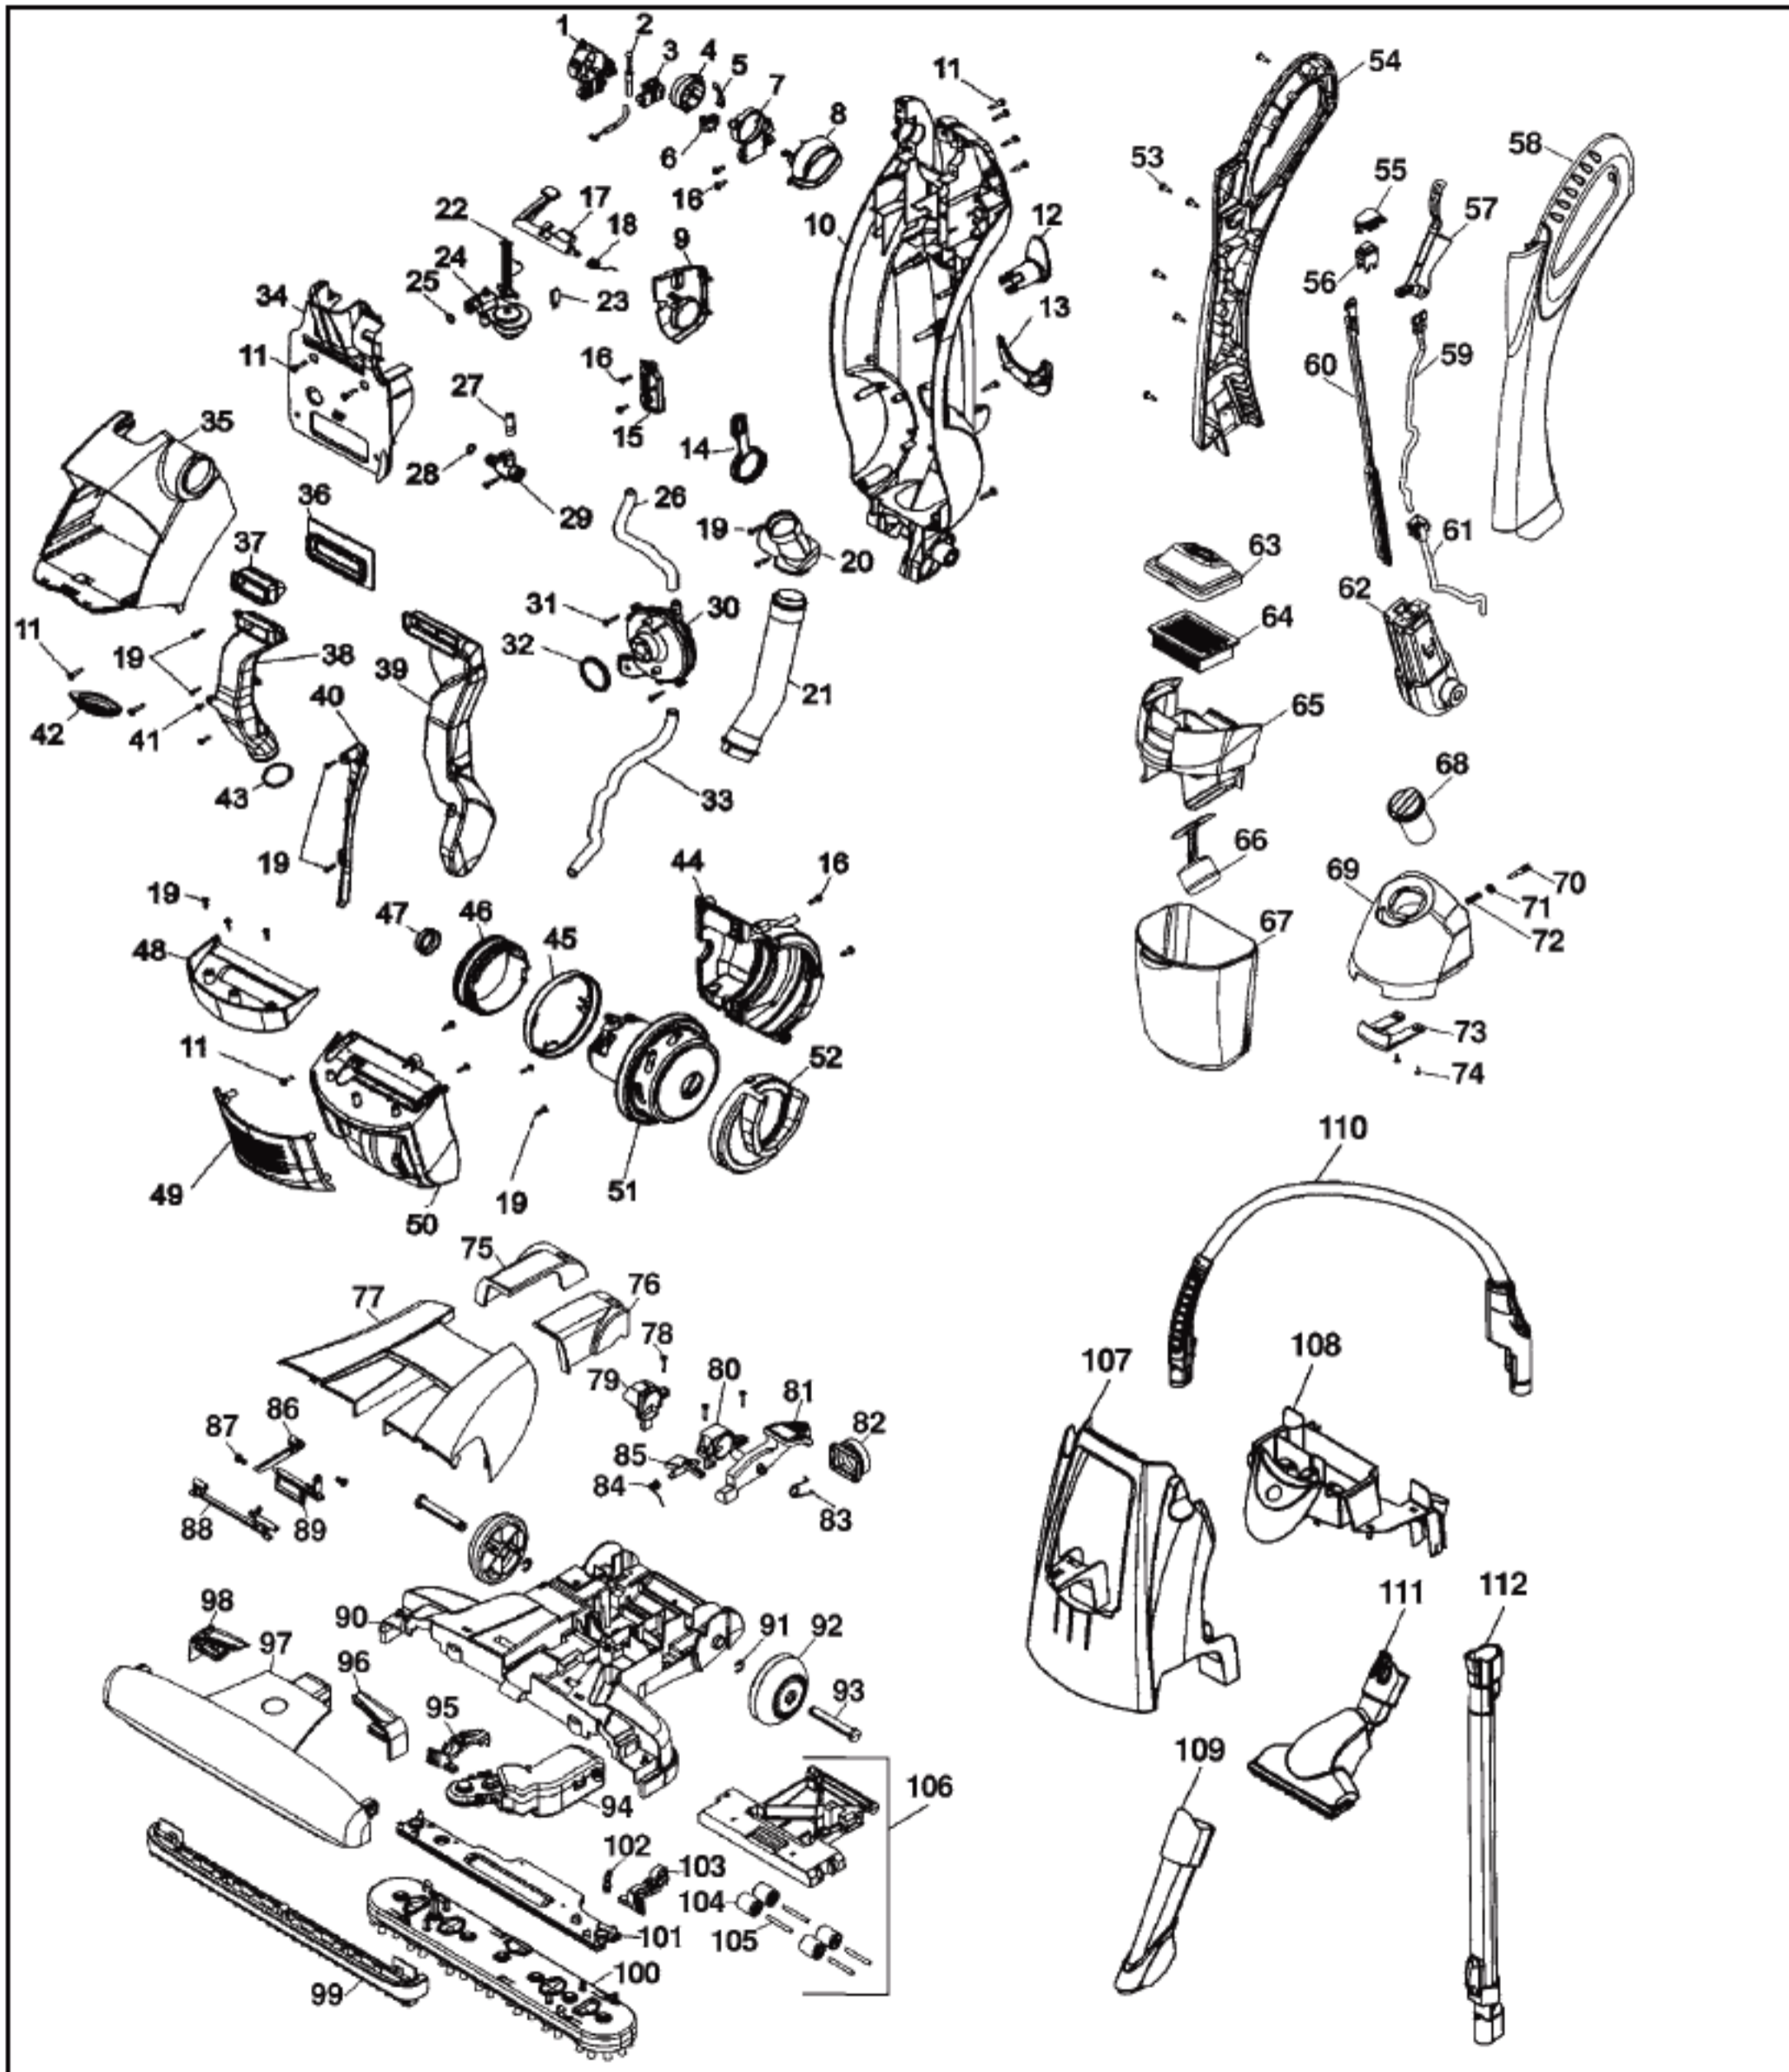

## Available Replacement Parts for HOOVER H3030

[H-40112050](#)

FILTER, FLOORMATE RECOVERY TANK (1 EACH)

# Original **HOOVER**

FLOOR MATE

MODEL H3030, H3032 H3060-900 SHOWN

KEY	PART NO.	DESCRIPTION
1	H-93001119	Mode Control Bearing - RH
2	H-93001120	Mode Control Cable
3	H-93001136	Cable Retainer
4	H-93001121	Mode Control Actuator
5	H-93001122	Mode Control Spring
6	H-93001135	Mode Control Switch
7	H-93001123	Mode Control Bearing - LH
8	H-93001124	Mode Control Knob
9	H-93001132	Tool Door
10	H-93001128	Tank Housing
11	H-93001736	Screw #8-12 3/4"L
12	H-93001203	Attachment Cord
12	H-93001130	Upper Cord Hook
13	H-93001131	Lower Cord Hook
14	H-93001164	Tool Port Seal
15	H-93001127	Cord Retainer
16	H-93001733	Screw #8-12 1/2"L
17	H-93001156	Upper Handle Latch
18	H-93001159	Spring
19	H-93001734	Screw #6-10 1/2"L
20	H-93001172	Lower Suction Duct
21	H-93001191	Hose Ass'y
22	H-93001161	Lower Control Rod
23	H-93001160	Reset Switch
24	H-93001162	Reservoir Ass'y
25	H-93001155	O-Ring
26	H-93001134	Tubing - Pump
27	H-93001169	Tubing - Quick Disconnect
28	H-93001171	O-Ring
29	H-93001170	Quick Disconnect
30	H-93001163	Pump
31	H-93001734	Screw #6-10 1/2"L
32	H-93001168	Turbine Pump Duct Seal
33	H-93001165	Distributor Tubing
34	H-93001154	Handle Retainer
35	H-93001176	Carry Handle
36	H-93001174	Suction Duct Seal
37	H-93001175	Recovery Duct Seal
38	H-93001201	Recovery Duct
39	H-93001167	Suction Duct
40	H-93001166	Tank Housing Cord Cover
41	H-93001735	Screw #6-24 3/8"L
42	H-93001743	Seal
43	H-93001202	O-Ring
44	H-93001173	Motor Cover - Rear
45	H-93001186	Motor Seal Retainer
46	H-93001185	Motor Mount
47	H-93001184	Motor End Bearing Seal
48	H-93001198	Motor Cover Cap
49	H-93001194	Motor Cover Vent
50	H-93001193	Motor Cover
51	H-93001189	Motor Ass'y
52	H-93001190	Motor Fan Seal
53	H-93001733	Screw #8-12 1/2"L
54	H-93001138	Upper Handle - RH
55	H-93001111	Switch Boot
56	H-93001114	Main Switch