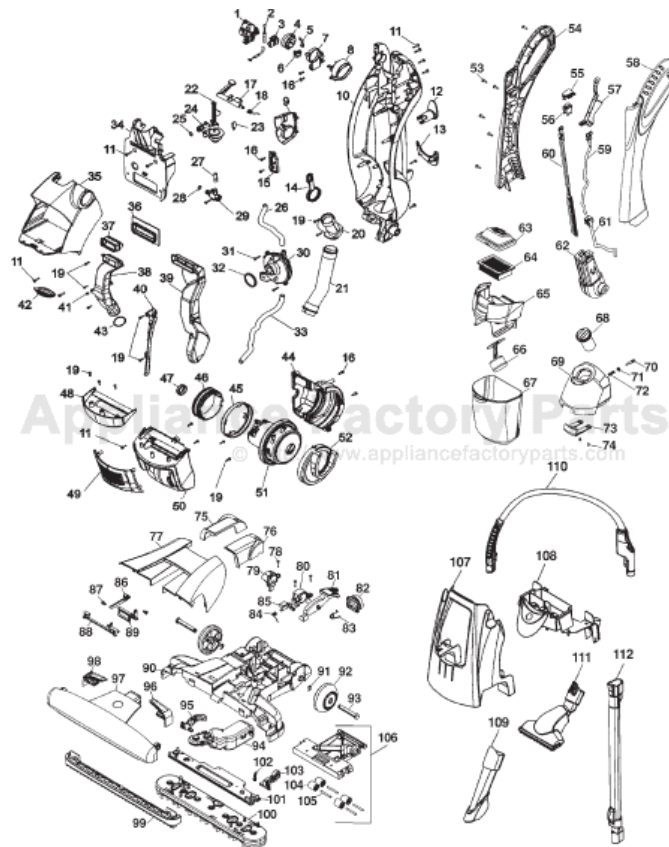

[Find Your HOOVER Vacuum Cleaner Parts - Select From 1456 Models](#)

----- Manual continues below part list -----