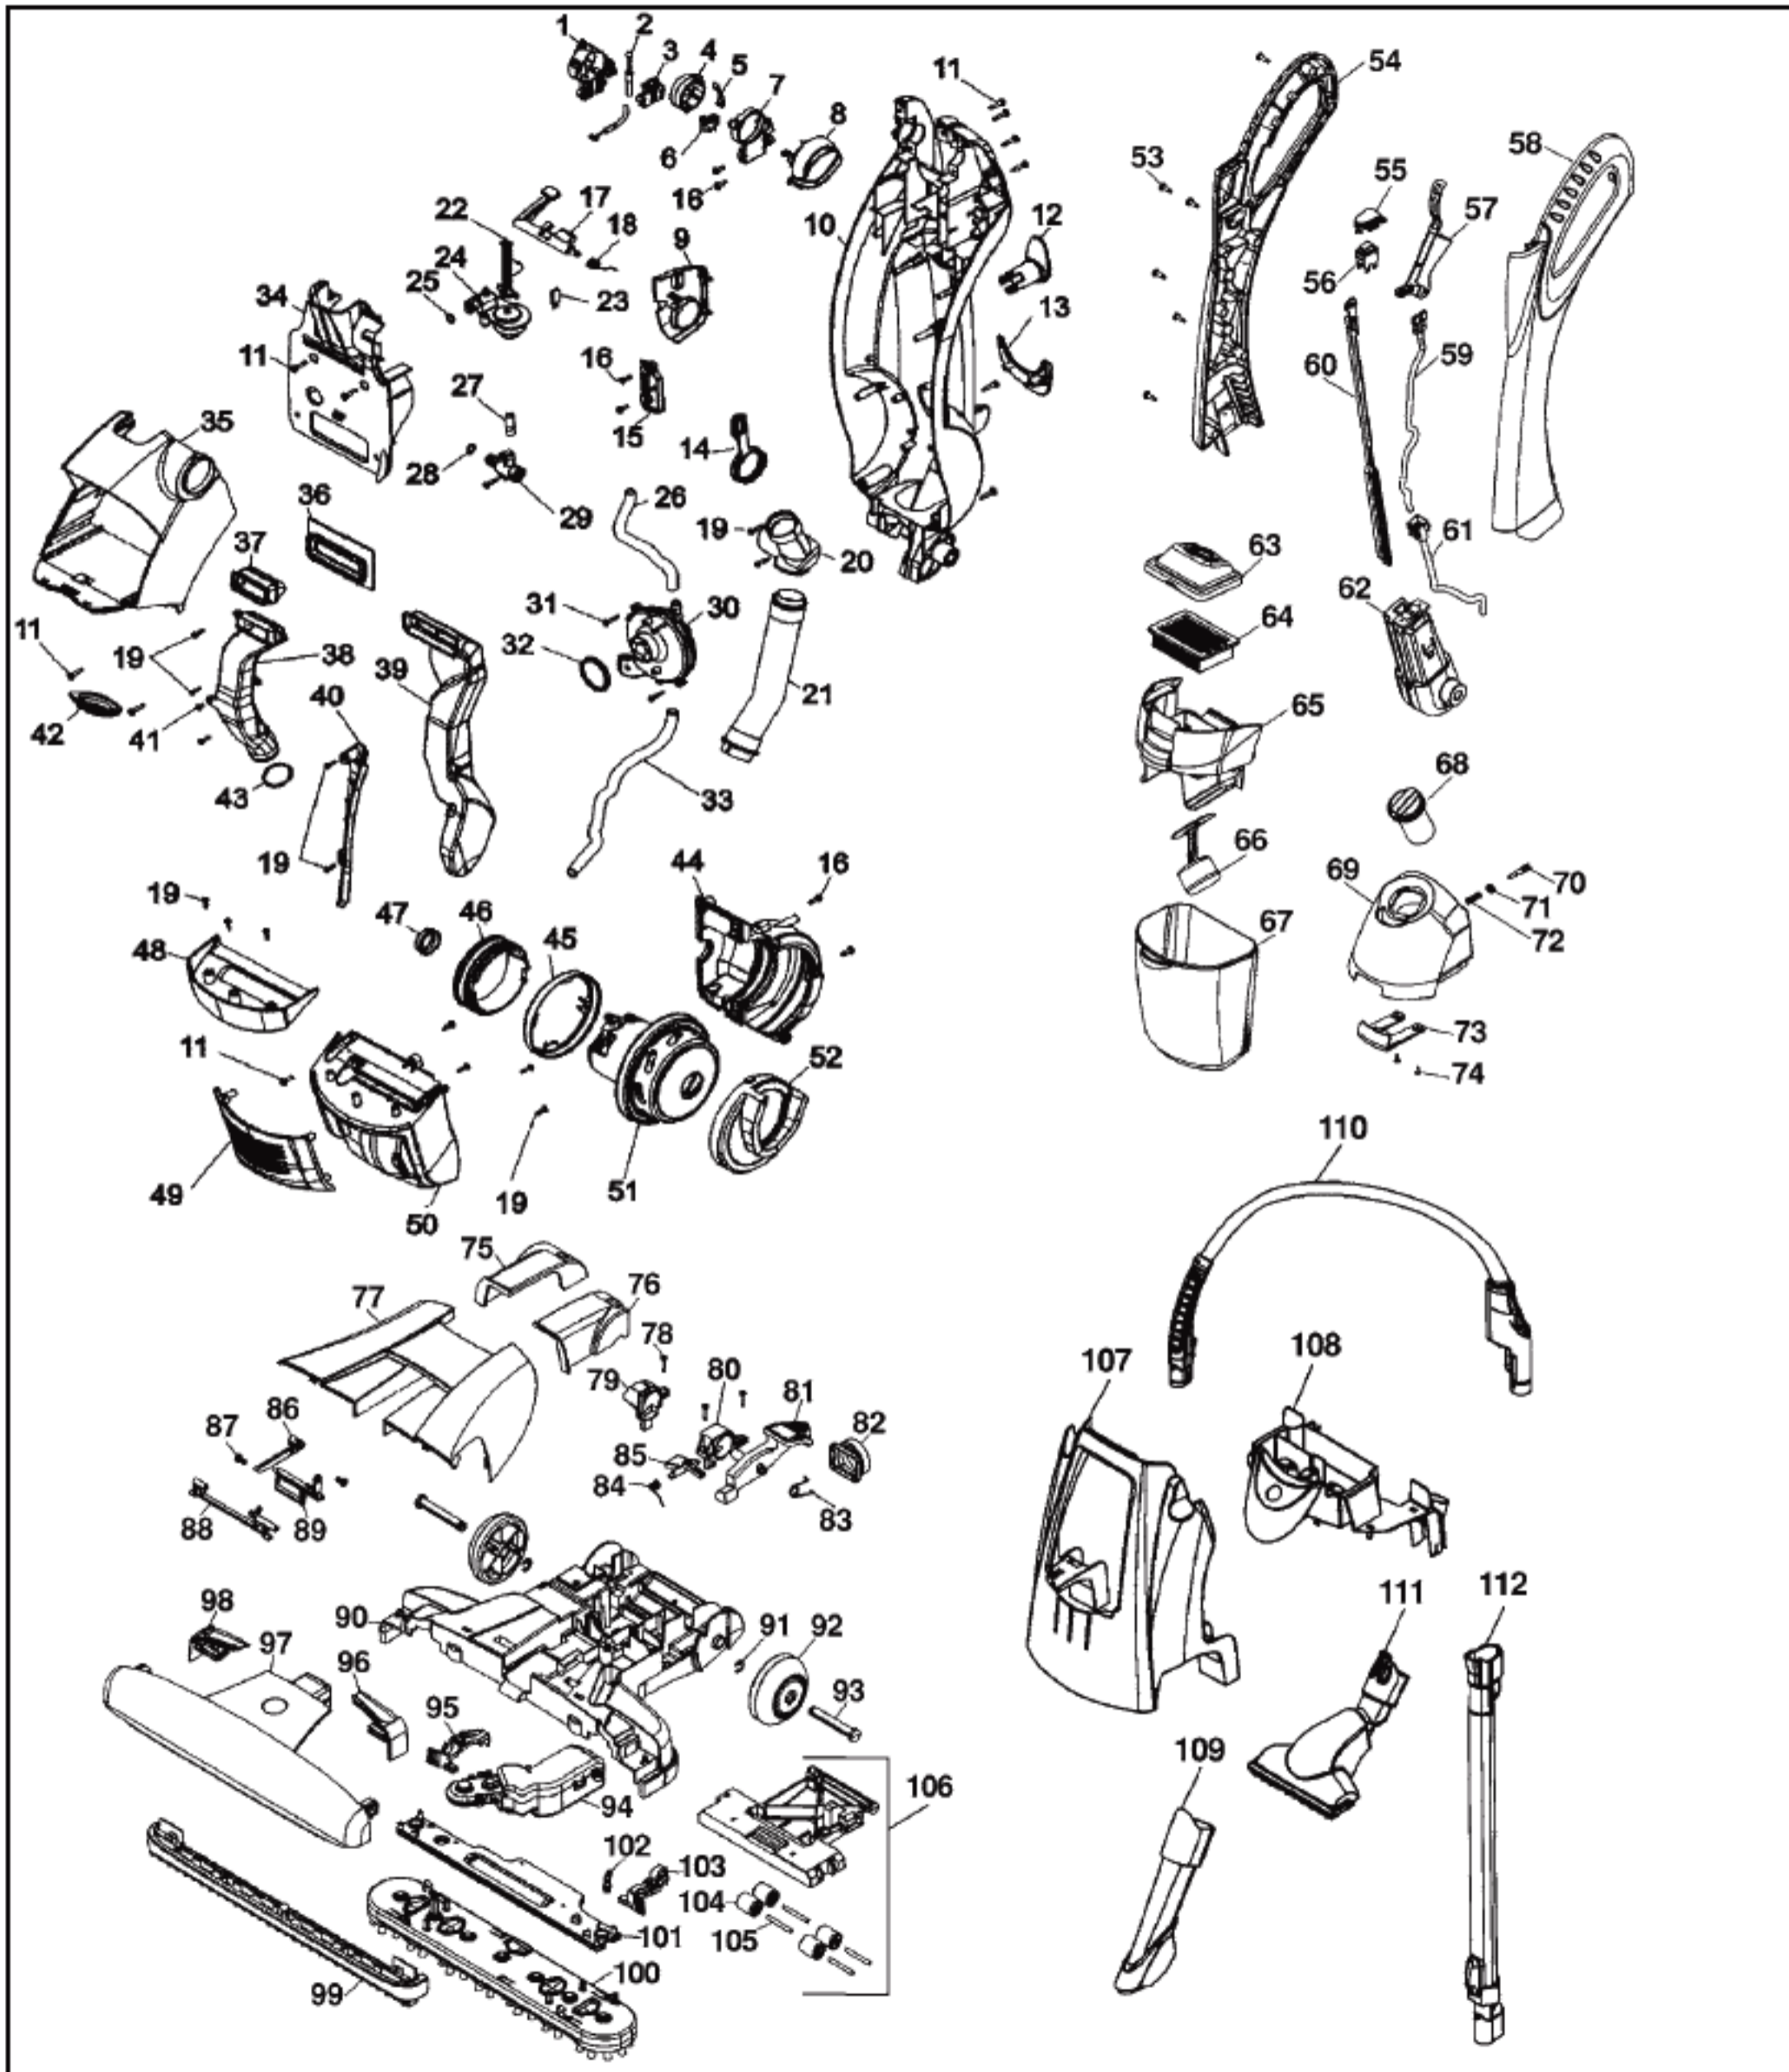

----- Manual continues below -----

HOOVER Original

FLOOR MATE

Model H3030, H3032 H3060-900 SHOWN

Original **HOOVER**

FLOOR MATE

MODEL H3030, H3032 H3060-900 SHOWN

KEY	PART NO.	DESCRIPTION
1	H-93001119	Mode Control Bearing - RH
2	H-93001120	Mode Control Cable
3	H-93001136	Cable Retainer
4	H-93001121	Mode Control Actuator
5	H-93001122	Mode Control Spring
6	H-93001135	Mode Control Switch
7	H-93001123	Mode Control Bearing - LH
8	H-93001124	Mode Control Knob
9	H-93001132	Tool Door
10	H-93001128	Tank Housing
11	H-93001736	Screw #8-12 3/4"L
12	H-93001203	Attachment Cord
12	H-93001130	Upper Cord Hook
13	H-93001131	Lower Cord Hook
14	H-93001164	Tool Port Seal
15	H-93001127	Cord Retainer
16	H-93001733	Screw #8-12 1/2"L
17	H-93001156	Upper Handle Latch
18	H-93001159	Spring
19	H-93001734	Screw #6-10 1/2"L
20	H-93001172	Lower Suction Duct
21	H-93001191	Hose Ass'y
22	H-93001161	Lower Control Rod
23	H-93001160	Reset Switch
24	H-93001162	Reservoir Ass'y
25	H-93001155	O-Ring
26	H-93001134	Tubing - Pump
27	H-93001169	Tubing - Quick Disconnect
28	H-93001171	O-Ring
29	H-93001170	Quick Disconnect
30	H-93001163	Pump
31	H-93001734	Screw #6-10 1/2"L
32	H-93001168	Turbine Pump Duct Seal
33	H-93001165	Distributor Tubing
34	H-93001154	Handle Retainer
35	H-93001176	Carry Handle
36	H-93001174	Suction Duct Seal
37	H-93001175	Recovery Duct Seal
38	H-93001201	Recovery Duct
39	H-93001167	Suction Duct
40	H-93001166	Tank Housing Cord Cover
41	H-93001735	Screw #6-24 3/8"L
42	H-93001743	Seal
43	H-93001202	O-Ring
44	H-93001173	Motor Cover - Rear
45	H-93001186	Motor Seal Retainer
46	H-93001185	Motor Mount
47	H-93001184	Motor End Bearing Seal
48	H-93001198	Motor Cover Cap
49	H-93001194	Motor Cover Vent
50	H-93001193	Motor Cover
51	H-93001189	Motor Ass'y
52	H-93001190	Motor Fan Seal
53	H-93001733	Screw #8-12 1/2"L
54	H-93001138	Upper Handle - RH
55	H-93001111	Switch Boot
56	H-93001114	Main Switch