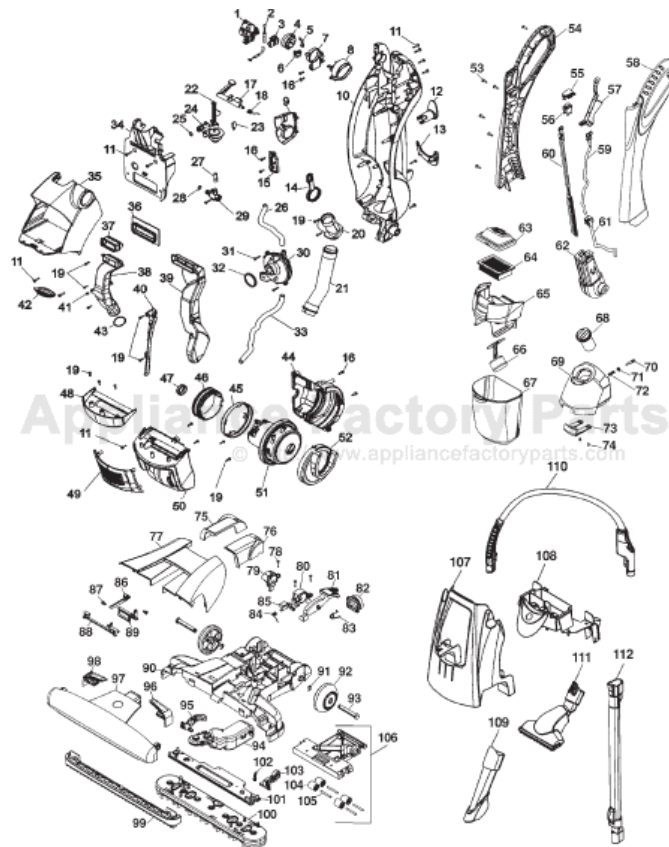

[Find Your HOOVER Vacuum Cleaner Parts - Select From 1456 Models](#)

----- Manual continues below -----