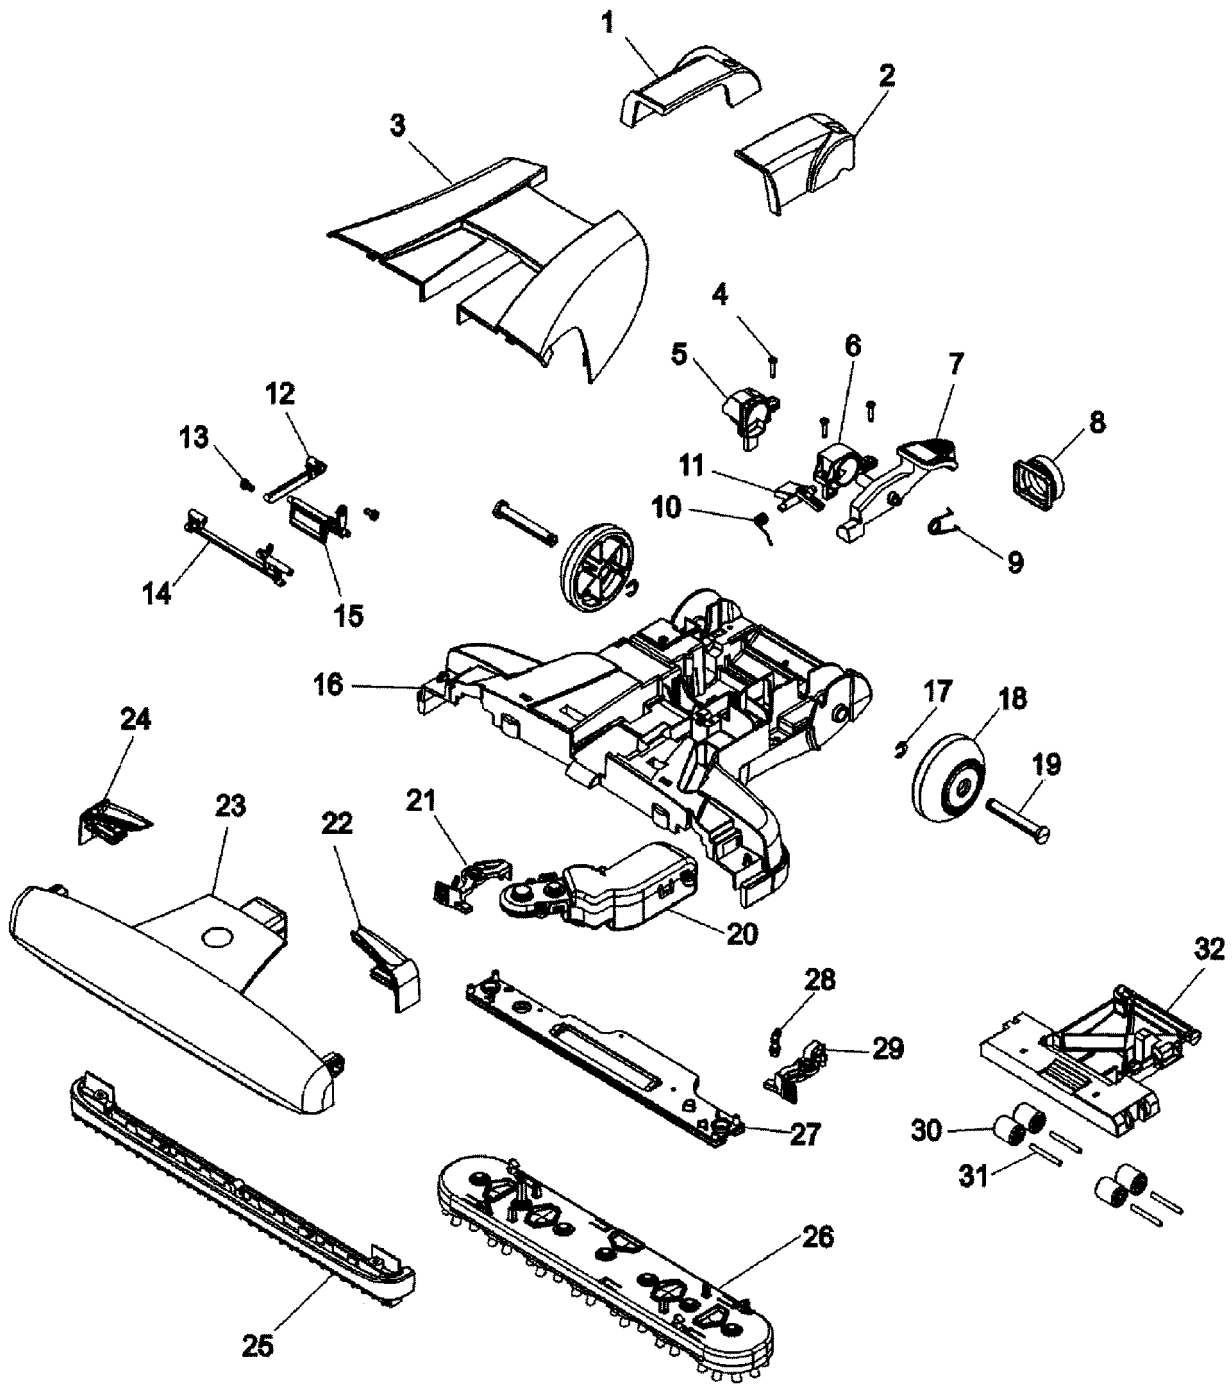

FloorMate

H3040
H3044
H3045

FloorMate

ITEM	PART NUMBER	MODELS TO FIT	PART DESCRIPTION
1	H-93001041	H3040, H3044	HOOD REAR COVER - RIGHT
	H-59178904	H3045	HOOD REAR COVER - RIGHT CLEAR
2	H-93001038	H3040, H3044	HOOD REAR COVER - LEFT
	H-59178905	H3045	HOOD REAR COVER - LEFT CLEAR
3	H-93001057	H3040, H3044, H3045	HOOD / NOZZLE COVER
4	H-93001736	H3040, H3044, H3045	SCREW #8 x 12-3/4"
5	H-93001056	H3040, H3044, H3045	TRUNNION COVER - RIGHT
6	H-93001055	H3040, H3044, H3045	TRUNNION COVER - LEFT
7	H-59178543	H3040, H3044	HANDLE RELEASE PEDAL - CRYSTAL BLUE
	H-59178903	H3045	HANDLE RELEASE PEDAL - IMPERIAL RED
8	H-59178534	H3040, H3044	GROMMET - WATER CHANNEL CRYSTAL BLUE
	H-59178901	H3045	GROMMET - WATER CHANNEL IMPERIAL RED
9	H-93001049	H3040, H3044, H3045	SPRING - HANDLE RELEASE PEDAL
10	H-93001051	H3040, H3044, H3045	SPRING - HANDLE RELEASE
11	H-93001050	H3040, H3044, H3045	HANDLE RELEASE
12	H-93001068	H3040, H3044, H3045	LIFTER LINK
13	H-93001066	H3040, H3044, H3045	FASTENER - PINCH PIN
14	H-93001069	H3040, H3044, H3045	CAM ARM - BRUSH BLOCK
15	H-93001067	H3040, H3044, H3045	CAM ARM - FRONT WHEEL CARRIAGE
16	H-93001044	H3040, H3044	MAIN BODY / NOZZLE BASE - CRYSTAL BLU
	H-59178911	H3045	MAIN BODY / NOZZLE BASE - IMPERIAL RED
17	H-59177088	H3040, H3044, H3045	LOCK RING
18	H-93001061	H3040, H3044	REAR WHEEL ASSEMBLY - CRYSTAL BLUE
	H-59178902	H3045	REAR WHEEL ASSEMBLY - BLACK
19	H-93001059	H3040, H3044, H3045	REAR WHEEL AXLE
20	H-93001079	H3040, H3044, H3045	BRUSH MOTOR ASSEMBLY
21	H-59178518	H3040, H3044	LATCH - BRUSH BLOCK RIGHT CRYSTAL BLUE
	H-59178898	H3045	LATCH - BRUSH BLOCK RIGHT IMPERIAL RED
22	H-93001071	H3040, H3044	NOZZLE LATCH - LEFT CRYSTAL BLUE
	H-59178892	H3045	NOZZLE LATCH - LEFT IMPERIAL RED
23	H-59178924	H3040, H3044	NOZZLE ASSEMBLY - CRYSTAL BLUE
	H-59178888	H3045	NOZZLE ASSEMBLY - IMPERIAL RED
24	H-93001074	H3040, H3044	NOZZLE LATCH - RIGHT CRYSTAL BLUE
	H-59178890	H3045	NOZZLE LATCH - RIGHT IMPERIAL RED
25	H-93001095	H3040, H3044	SQUEEGEE ASSEMBLY - CRYSTAL BLUE
	H-59178889	H3045	SQUEEGEE ASSEMBLY - IMPERIAL RED

H3040
H3044
H3045