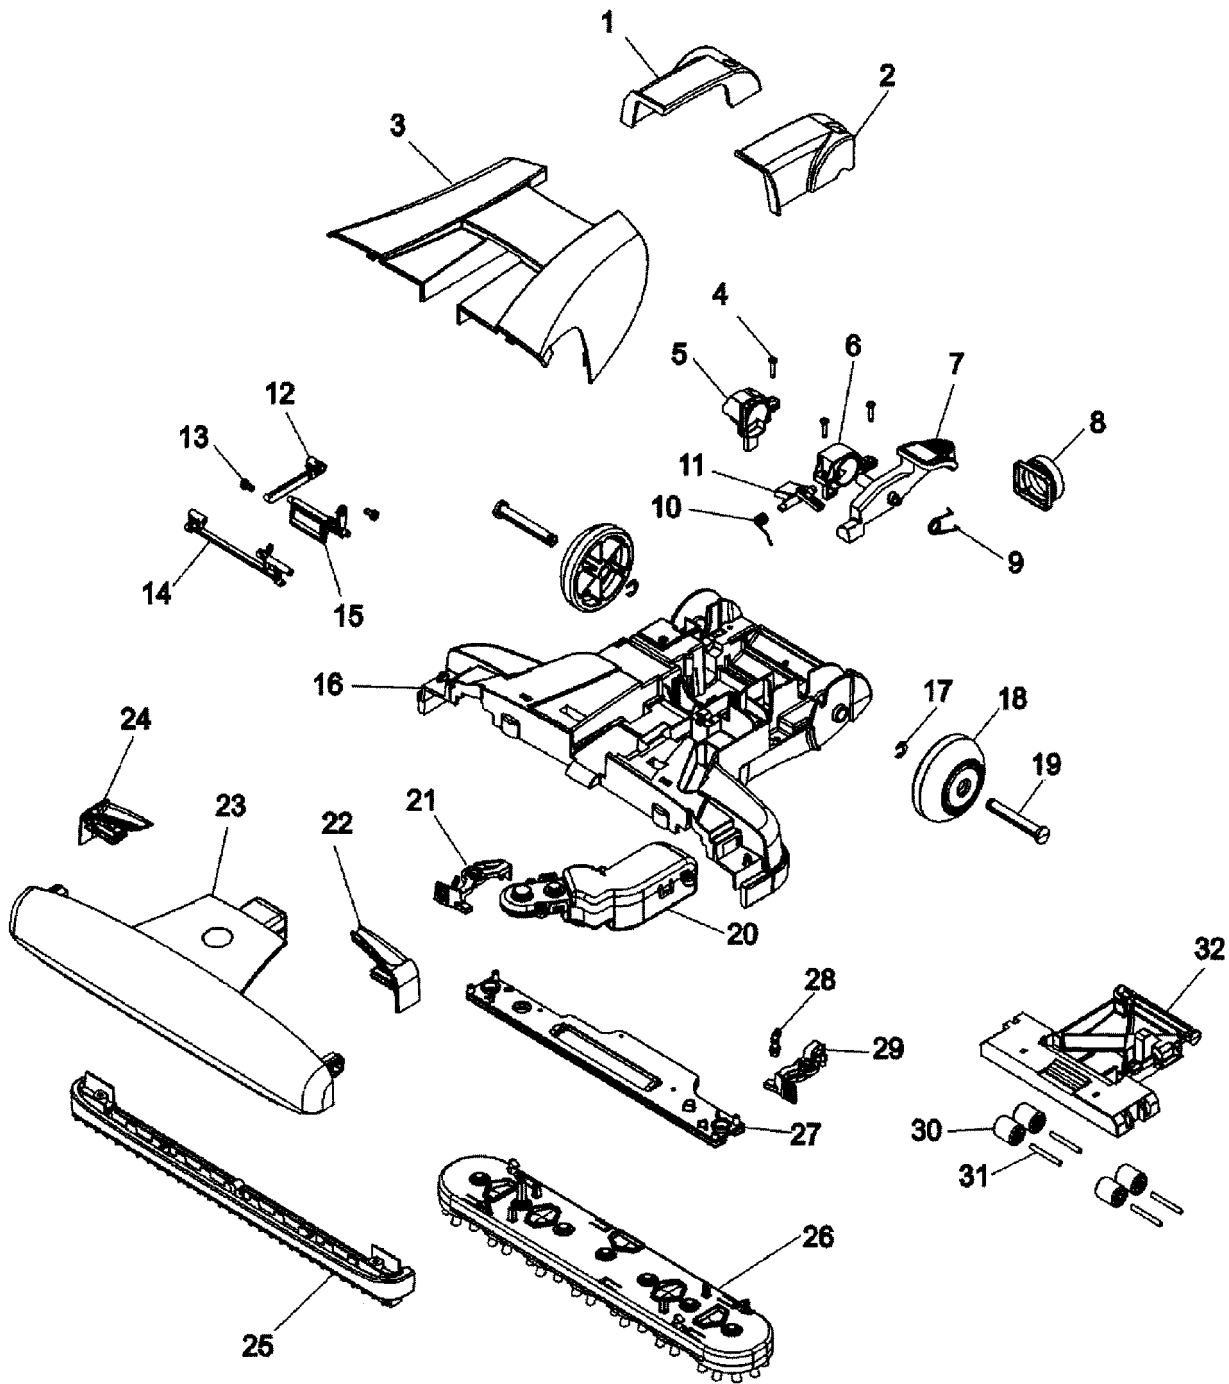

FloorMate

H3040
H3044
H3045

FloorMate

ITEM	PART NUMBER	MODELS TO FIT	PART DESCRIPTION
1	H-93001041	H3040, H3044	HOOD REAR COVER - RIGHT
	H-59178904	H3045	HOOD REAR COVER - RIGHT CLEAR
2	H-93001038	H3040, H3044	HOOD REAR COVER - LEFT
	H-59178905	H3045	HOOD REAR COVER - LEFT CLEAR
3	H-93001057	H3040, H3044, H3045	HOOD / NOZZLE COVER
4	H-93001736	H3040, H3044, H3045	SCREW #8 x 12-3/4"
5	H-93001056	H3040, H3044, H3045	TRUNNION COVER - RIGHT
6	H-93001055	H3040, H3044, H3045	TRUNNION COVER - LEFT
7	H-59178543	H3040, H3044	HANDLE RELEASE PEDAL - CRYSTAL BLUE
	H-59178903	H3045	HANDLE RELEASE PEDAL - IMPERIAL RED
8	H-59178534	H3040, H3044	GROMMET - WATER CHANNEL CRYSTAL BLUE
	H-59178901	H3045	GROMMET - WATER CHANNEL IMPERIAL RED
9	H-93001049	H3040, H3044, H3045	SPRING - HANDLE RELEASE PEDAL
10	H-93001051	H3040, H3044, H3045	SPRING - HANDLE RELEASE
11	H-93001050	H3040, H3044, H3045	HANDLE RELEASE
12	H-93001068	H3040, H3044, H3045	LIFTER LINK
13	H-93001066	H3040, H3044, H3045	FASTENER - PINCH PIN
14	H-93001069	H3040, H3044, H3045	CAM ARM - BRUSH BLOCK
15	H-93001067	H3040, H3044, H3045	CAM ARM - FRONT WHEEL CARRIAGE
16	H-93001044	H3040, H3044	MAIN BODY / NOZZLE BASE - CRYSTAL BLU
	H-59178911	H3045	MAIN BODY / NOZZLE BASE - IMPERIAL RED
17	H-59177088	H3040, H3044, H3045	LOCK RING
18	H-93001061	H3040, H3044	REAR WHEEL ASSEMBLY - CRYSTAL BLUE
	H-59178902	H3045	REAR WHEEL ASSEMBLY - BLACK
19	H-93001059	H3040, H3044, H3045	REAR WHEEL AXLE
20	H-93001079	H3040, H3044, H3045	BRUSH MOTOR ASSEMBLY
21	H-59178518	H3040, H3044	LATCH - BRUSH BLOCK RIGHT CRYSTAL BLUE
	H-59178898	H3045	LATCH - BRUSH BLOCK RIGHT IMPERIAL RED
22	H-93001071	H3040, H3044	NOZZLE LATCH - LEFT CRYSTAL BLUE
	H-59178892	H3045	NOZZLE LATCH - LEFT IMPERIAL RED
23	H-59178924	H3040, H3044	NOZZLE ASSEMBLY - CRYSTAL BLUE
	H-59178888	H3045	NOZZLE ASSEMBLY - IMPERIAL RED
24	H-93001074	H3040, H3044	NOZZLE LATCH - RIGHT CRYSTAL BLUE
	H-59178890	H3045	NOZZLE LATCH - RIGHT IMPERIAL RED
25	H-93001095	H3040, H3044	SQUEEGEE ASSEMBLY - CRYSTAL BLUE
	H-59178889	H3045	SQUEEGEE ASSEMBLY - IMPERIAL RED

H3040
H3044
H3045