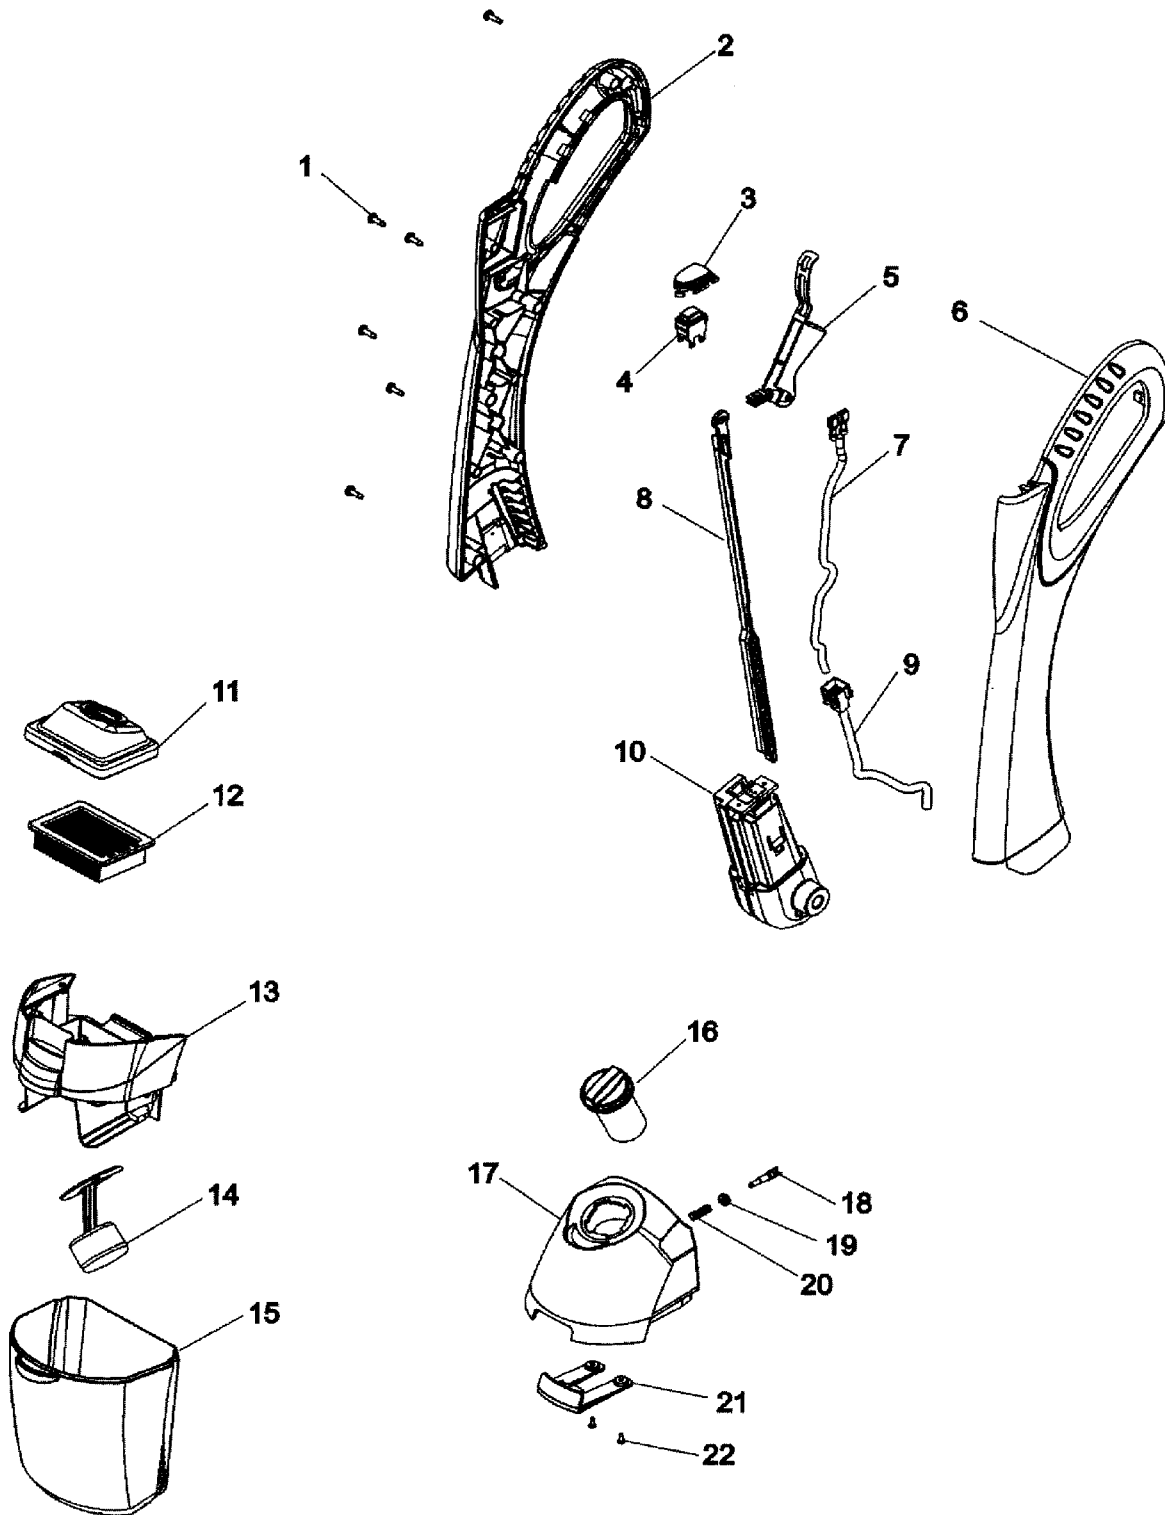

FloorMate

ASSEMBLY SCHEMATIC

H3040
H3044
H3045

FloorMate

MODEL No.

H3040
H3044
H3045

ITEM	PART NUMBER	MODELS TO FIT	PART DESCRIPTION
1	H-93001733	H3040, H3044, H3045	SCREW #8 x 12-1/2"
2	H-59178565	H3040, H3044	UPPER HANDLE - RIGHT CRYSTAL BLUE
	H-59178914	H3045	UPPER HANDLE - RIGHT IMPERIAL RED
3	H-93001113	H3040, H3044	SWITCH BOOT - CRYSTAL BLUE
	H-59178906	H3045	SWITCH BOOT - IMPERIAL RED
4	H-93001972	H3040, H3044, H3045	SWITCH
5	H-93001109	H3040, H3044, H3045	CONTROL LEVER
6	H-59178564	H3040, H3044	UPPER HANDLE - LEFT CRYSTAL BLUE
	H-59178913	H3045	UPPER HANDLE - LEFT IMPERIAL RED
7	H-93001115	H3040, H3044, H3045	WIRING HARNESS - UPPER HANDLE
8	H-93001110	H3040, H3044, H3045	CONTROL ROD UPPER
9	H-93001141	H3040, H3044, H3045	WIRING HARNESS - UPPER HANDLE CORE
10	H-93001137	H3040, H3044, H3045	UPPER HANDLE CORE ASSEMBLY
11	H-93001179	H3040, H3044, H3045	FILTER LID
12	H-40112050	H3040, H3044, H3045	TANK FILTER (1 PER)
13	H-93001181	H3040, H3044	RECOVERY TANK LID ASSEMBLY - C BLUE
	H-59178875	H3045	RECOVERY TANK LID ASSEMBLY - CLEAR
14	H-59178801	H3040, H3044, H3045	FLOAT - HINGED FRONT
15	H-59178791	H3040, H3044	RECOVERY TANK - CRYSTAL BLUE
	H-59178873	H3045	RECOVERY TANK - CLEAR
16	H-93001143	H3040, H3044	SOLUTION TANK CAP ASSEMBLY - CRYSTAL BLUE
	H-59178885	H3045	SOLUTION TANK CAP ASSEMBLY - IMPERIAL RED
17	H-93001146	H3040, H3044	SOLUTION TANK ASSEMBLY - CRYSTAL BLUE
	H-59178884	H3045	SOLUTION TANK ASSEMBLY - IMPERIAL RED
18	H-93001148	H3040, H3044, H3045	VALVE STEM
19	H-93001149	H3040, H3044, H3045	VALVE SEAL
20	H-93001150	H3040, H3044, H3045	SPRING - SOLUTION TANK VALVE
21	H-59178493	H3040, H3044	LATCH - SOLUTION TANK CRYSTAL BLUE
	H-59178882	H3045	LATCH - SOLUTION TANK IMPERIAL RED
22	H-93001735	H3040, H3044, H3045	SCREW #6 x 24-3/8"
	H-93001976	H3040, H3044, H3045	SPRING - SOLUTION TANK LATCH