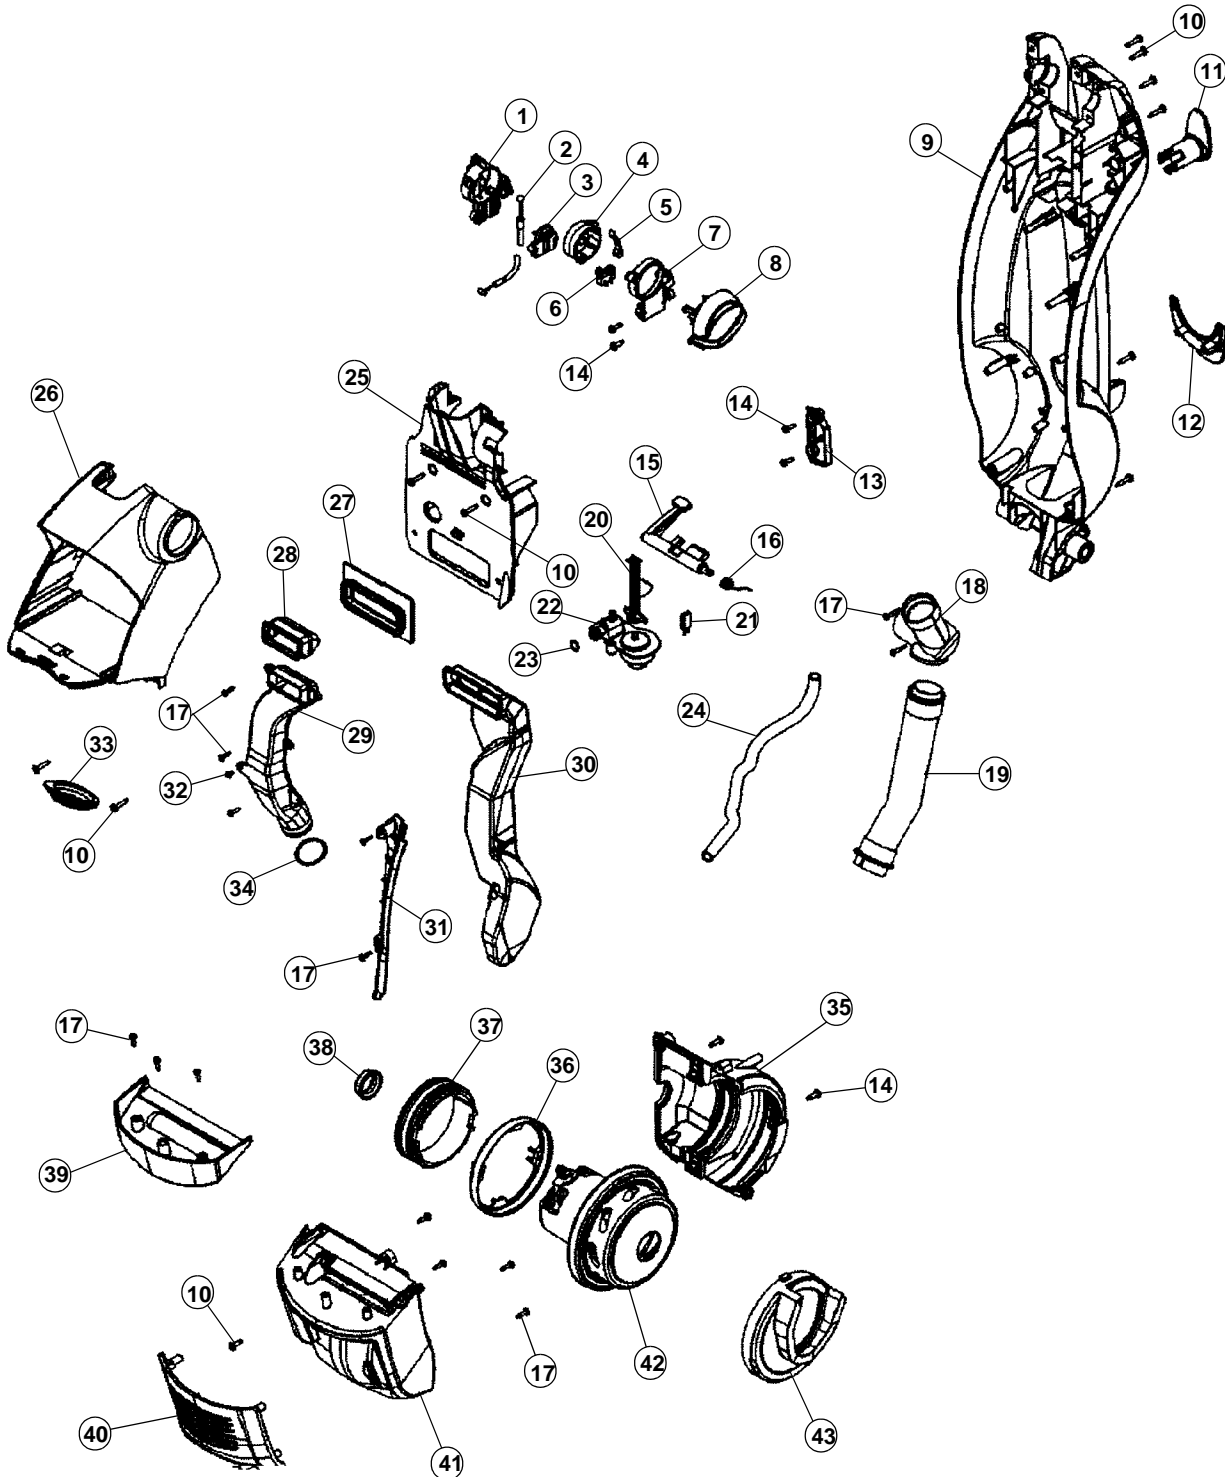

FloorMate

ASSEMBLY SCHEMATIC

H3040
H3044
H3045

FloorMate

ITEM	PART NUMBER	MODELS TO FIT	PART DESCRIPTION
1	H-93001119	H3040, H3044, H3045	BEARING - MODE CONTROL RIGHT
2	H-93001120	H3040, H3044, H3045	CABLE - MODE CONTROL
	H-93002293	H3040, H3044, H3045	CABLE RETAINER - FOOT
3	H-93001136	H3040, H3044, H3045	CABLE RETAINER
4	H-93001121	H3040, H3044, H3045	ACTUATOR - MODE CONTROL
5	H-93001122	H3040, H3044, H3045	SPRING - MODE CONTROL
6	H-59178361	H3040, H3044, H3045	SWITCH - MODE CONTROL
7	H-93001123	H3040, H3044, H3045	BEARING - MODE CONTROL LEFT
8	H-59178552	H3040, H3044	KNOB - MODE CONTROL CRYSTAL BLUE
	H-59178907	H3045	KNOB - MODE CONTROL IMPERIAL RED
9	H-93001129	H3040, H3044, H3045	TANK HOUSING
10	H-93001736	H3040, H3044, H3045	SCREW #8 x 12-3/4"
11	H-93001130	H3040, H3044, H3045	UPPER CORD WRAP
12	H-93001131	H3040, H3044, H3045	LOWER CORD HOOK
13	H-93001127	H3040, H3044, H3045	CORD RETAINER
14	H-93001733	H3040, H3044, H3045	SCREW #8 x 12-1/2"
15	H-59178535	H3040, H3044	LATCH - UPPER HANDLE CRYSTAL BLUE
	H-59178910	H3045	LATCH - UPPER HANDLE IMPERIAL RED
16	H-93001159	H3040, H3044, H3045	SPRING
17	H-93001734	H3040, H3044, H3045	SCREW #6 x 10-1/2"
18	H-93001172	H3040, H3044, H3045	LOWER SUCTION DUCT
19	H-59178830	H3040, H3044	HOSE ASSEMBLY
	H-59178899	H3045	HOSE ASSEMBLY
20	H-93001161	H3040, H3044, H3045	CONTROL ROD - LOWER
21	H-93001160	H3040, H3044, H3045	RESET SWITCH
22	H-93001829	H3040, H3044, H3045	RESERVOIR ASSEMBLY
23	H-93001155	H3040, H3044, H3045	O-RING
24	H-93001165	H3040, H3044, H3045	TUBING - 28"
25	H-93001154	H3040, H3044, H3045	HANDLE RETAINER
26	H-93001176	H3040, H3044	CARRY HANDLE
	H-59178909	H3045	CARRY HANDLE
27	H-93001174	H3040, H3044, H3045	SEAL - SUCTION DUCT
28	H-93001175	H3040, H3044, H3045	SEAL - RECOVERY DUCT
29	H-93002026	H3040, H3044, H3045	RECOVERY DUCT
30	H-59178291	H3040, H3044, H3045	SUCTION DUCT
31	H-93001166	H3040, H3044, H3045	CORD COVER - TANK HOUSING

H3040
H3044
H3045