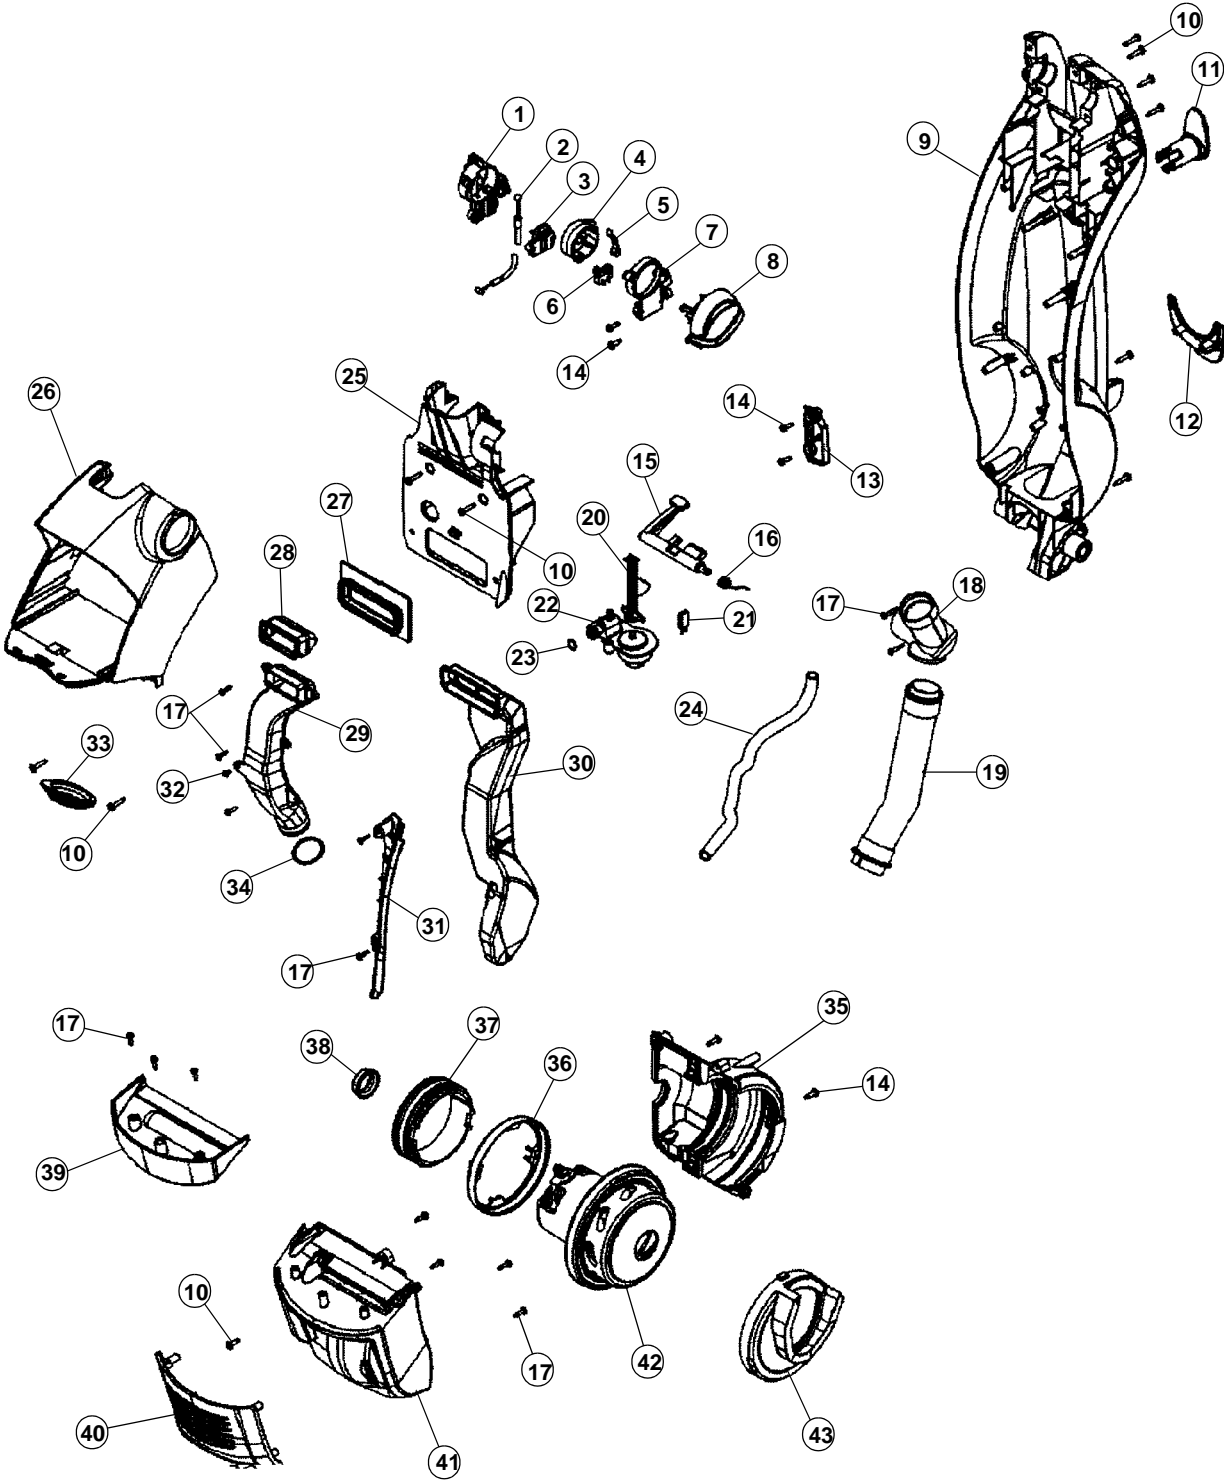

FloorMate

ASSEMBLY SCHEMATIC

H3040
H3044
H3045

FloorMate

ITEM	PART NUMBER	MODELS TO FIT	PART DESCRIPTION
1	H-93001119	H3040, H3044, H3045	BEARING - MODE CONTROL RIGHT
2	H-93001120	H3040, H3044, H3045	CABLE - MODE CONTROL
	H-93002293	H3040, H3044, H3045	CABLE RETAINER - FOOT
3	H-93001136	H3040, H3044, H3045	CABLE RETAINER
4	H-93001121	H3040, H3044, H3045	ACTUATOR - MODE CONTROL
5	H-93001122	H3040, H3044, H3045	SPRING - MODE CONTROL
6	H-59178361	H3040, H3044, H3045	SWITCH - MODE CONTROL
7	H-93001123	H3040, H3044, H3045	BEARING - MODE CONTROL LEFT
8	H-59178552	H3040, H3044	KNOB - MODE CONTROL CRYSTAL BLUE
	H-59178907	H3045	KNOB - MODE CONTROL IMPERIAL RED
9	H-93001129	H3040, H3044, H3045	TANK HOUSING
10	H-93001736	H3040, H3044, H3045	SCREW #8 X 12-3/4"
11	H-93001130	H3040, H3044, H3045	UPPER CORD WRAP
12	H-93001131	H3040, H3044, H3045	LOWER CORD HOOK
13	H-93001127	H3040, H3044, H3045	CORD RETAINER
14	H-93001733	H3040, H3044, H3045	SCREW #8 X 12-1/2"
15	H-59178535	H3040, H3044	LATCH - UPPER HANDLE CRYSTAL BLUE
	H-59178910	H3045	LATCH - UPPER HANDLE IMPERIAL RED
16	H-93001159	H3040, H3044, H3045	SPRING
17	H-93001734	H3040, H3044, H3045	SCREW #6 X 10-1/2"
18	H-93001172	H3040, H3044, H3045	LOWER SUCTION DUCT
19	H-59178830	H3040, H3044	HOSE ASSEMBLY
	H-59178899	H3045	HOSE ASSEMBLY
20	H-93001161	H3040, H3044, H3045	CONTROL ROD - LOWER
21	H-93001160	H3040, H3044, H3045	RESET SWITCH
22	H-93001829	H3040, H3044, H3045	RESERVOIR ASSEMBLY
23	H-93001155	H3040, H3044, H3045	O-RING
24	H-93001165	H3040, H3044, H3045	TUBING - 28"
25	H-93001154	H3040, H3044, H3045	HANDLE RETAINER
26	H-93001176	H3040, H3044	CARRY HANDLE
	H-59178909	H3045	CARRY HANDLE
27	H-93001174	H3040, H3044, H3045	SEAL - SUCTION DUCT
28	H-93001175	H3040, H3044, H3045	SEAL - RECOVERY DUCT
29	H-93002026	H3040, H3044, H3045	RECOVERY DUCT
30	H-59178291	H3040, H3044, H3045	SUCTION DUCT
31	H-93001166	H3040, H3044, H3045	CORD COVER - TANK HOUSING

H3040
H3044
H3045