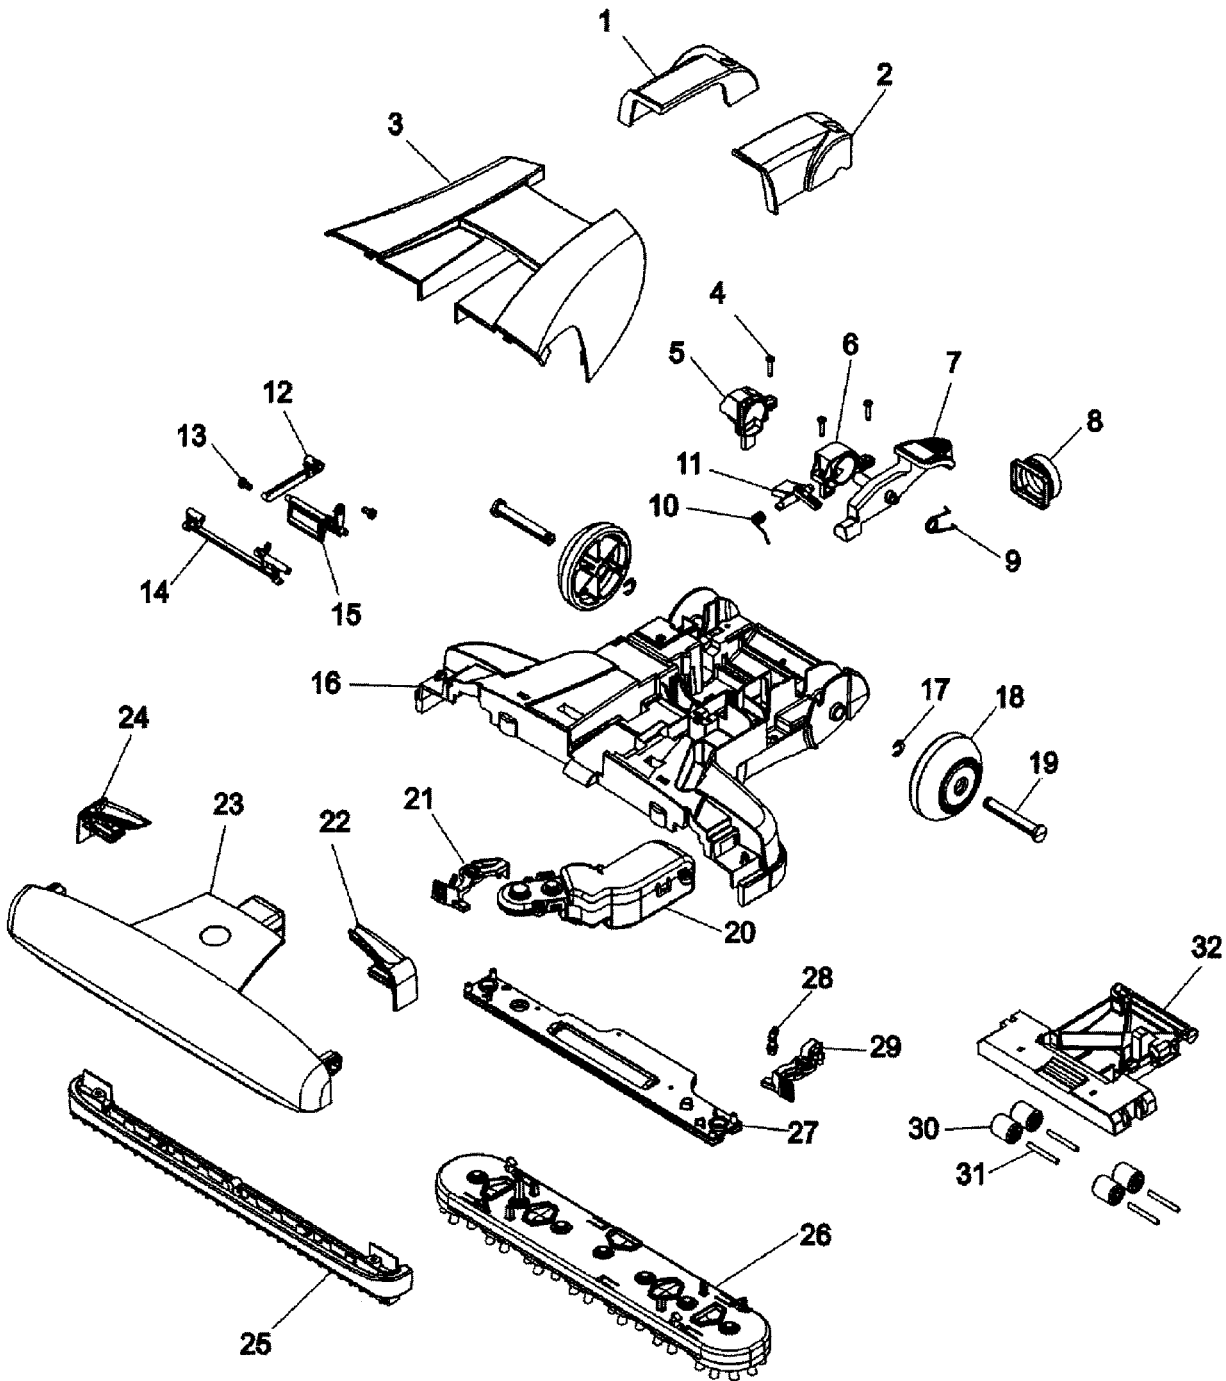

FloorMate

H3040
H3044
H3045

FloorMate

ITEM	PART NUMBER	MODELS TO FIT	PART DESCRIPTION
1	H-93001041	H3040, H3044	HOOD REAR COVER - RIGHT
	H-59178904	H3045	HOOD REAR COVER - RIGHT CLEAR
2	H-93001038	H3040, H3044	HOOD REAR COVER - LEFT
	H-59178905	H3045	HOOD REAR COVER - LEFT CLEAR
3	H-93001057	H3040, H3044, H3045	HOOD / NOZZLE COVER
4	H-93001736	H3040, H3044, H3045	SCREW #8 x 12-3/4"
5	H-93001056	H3040, H3044, H3045	TRUNNION COVER - RIGHT
6	H-93001055	H3040, H3044, H3045	TRUNNION COVER - LEFT
7	H-59178543	H3040, H3044	HANDLE RELEASE PEDAL - CRYSTAL BLUE
	H-59178903	H3045	HANDLE RELEASE PEDAL - IMPERIAL RED
8	H-59178534	H3040, H3044	GROMMET - WATER CHANNEL CRYSTAL BLUE
	H-59178901	H3045	GROMMET - WATER CHANNEL IMPERIAL RED
9	H-93001049	H3040, H3044, H3045	SPRING - HANDLE RELEASE PEDAL
10	H-93001051	H3040, H3044, H3045	SPRING - HANDLE RELEASE
11	H-93001050	H3040, H3044, H3045	HANDLE RELEASE
12	H-93001068	H3040, H3044, H3045	LIFTER LINK
13	H-93001066	H3040, H3044, H3045	FASTENER - PINCH PIN
14	H-93001069	H3040, H3044, H3045	CAM ARM - BRUSH BLOCK
15	H-93001067	H3040, H3044, H3045	CAM ARM - FRONT WHEEL CARRIAGE
16	H-93001044	H3040, H3044	MAIN BODY / NOZZLE BASE - CRYSTAL BLU
	H-59178911	H3045	MAIN BODY / NOZZLE BASE - IMPERIAL RED
17	H-59177088	H3040, H3044, H3045	LOCK RING
18	H-93001061	H3040, H3044	REAR WHEEL ASSEMBLY - CRYSTAL BLUE
	H-59178902	H3045	REAR WHEEL ASSEMBLY - BLACK
19	H-93001059	H3040, H3044, H3045	REAR WHEEL AXLE
20	H-93001079	H3040, H3044, H3045	BRUSH MOTOR ASSEMBLY
21	H-59178518	H3040, H3044	LATCH - BRUSH BLOCK RIGHT CRYSTAL BLUE
	H-59178898	H3045	LATCH - BRUSH BLOCK RIGHT IMPERIAL RED
22	H-93001071	H3040, H3044	NOZZLE LATCH - LEFT CRYSTAL BLUE
	H-59178892	H3045	NOZZLE LATCH - LEFT IMPERIAL RED
23	H-59178924	H3040, H3044	NOZZLE ASSEMBLY - CRYSTAL BLUE
	H-59178888	H3045	NOZZLE ASSEMBLY - IMPERIAL RED
24	H-93001074	H3040, H3044	NOZZLE LATCH - RIGHT CRYSTAL BLUE
	H-59178890	H3045	NOZZLE LATCH - RIGHT IMPERIAL RED
25	H-93001095	H3040, H3044	SQUEEGEE ASSEMBLY - CRYSTAL BLUE
	H-59178889	H3045	SQUEEGEE ASSEMBLY - IMPERIAL RED

H3040
H3044
H3045