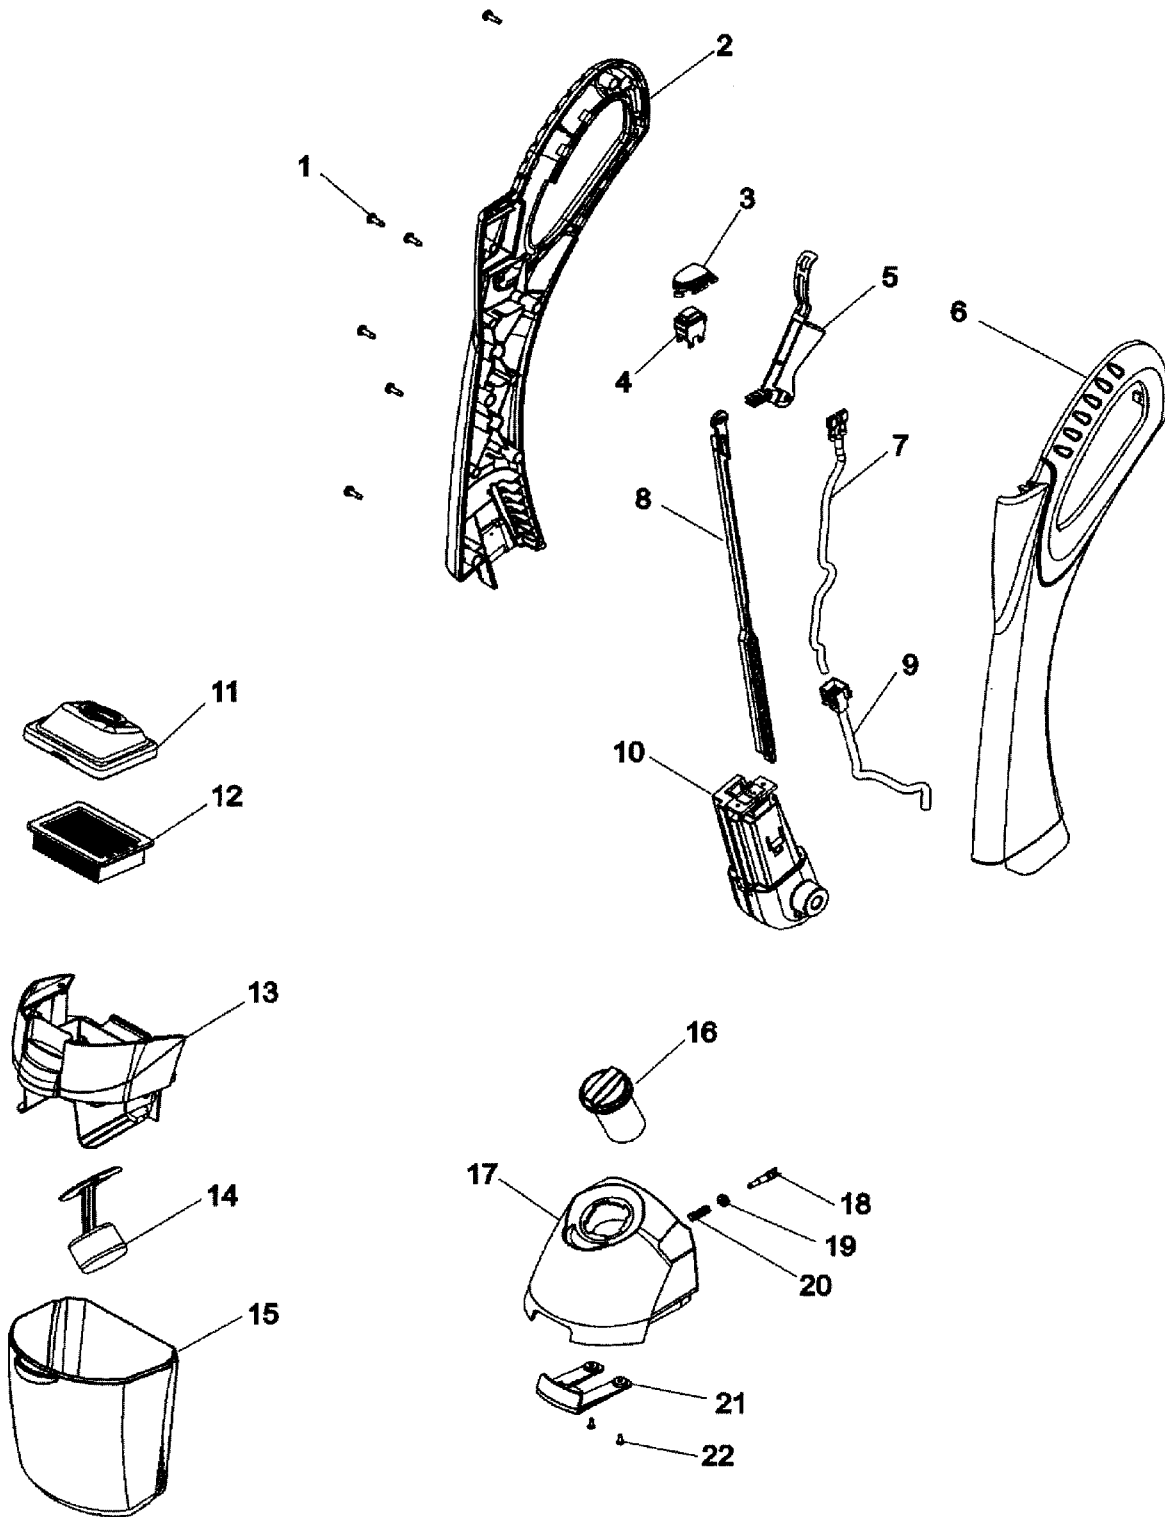

FloorMate

ASSEMBLY SCHEMATIC

H3040
H3044
H3045

FloorMate

MODEL NO.

H3040
H3044
H3045

ITEM	PART NUMBER	MODELS TO FIT	PART DESCRIPTION
1	H-93001733	H3040, H3044, H3045	SCREW #8 x 12-1/2"
2	H-59178565	H3040, H3044	UPPER HANDLE - RIGHT CRYSTAL BLUE
	H-59178914	H3045	UPPER HANDLE - RIGHT IMPERIAL RED
3	H-93001113	H3040, H3044	SWITCH BOOT - CRYSTAL BLUE
	H-59178906	H3045	SWITCH BOOT - IMPERIAL RED
4	H-93001972	H3040, H3044, H3045	SWITCH
5	H-93001109	H3040, H3044, H3045	CONTROL LEVER
6	H-59178564	H3040, H3044	UPPER HANDLE - LEFT CRYSTAL BLUE
	H-59178913	H3045	UPPER HANDLE - LEFT IMPERIAL RED
7	H-93001115	H3040, H3044, H3045	WIRING HARNESS - UPPER HANDLE
8	H-93001110	H3040, H3044, H3045	CONTROL ROD UPPER
9	H-93001141	H3040, H3044, H3045	WIRING HARNESS - UPPER HANDLE CORE
10	H-93001137	H3040, H3044, H3045	UPPER HANDLE CORE ASSEMBLY
11	H-93001179	H3040, H3044, H3045	FILTER LID
12	H-40112050	H3040, H3044, H3045	TANK FILTER (1 PER)
13	H-93001181	H3040, H3044	RECOVERY TANK LID ASSEMBLY - C BLUE
	H-59178875	H3045	RECOVERY TANK LID ASSEMBLY - CLEAR
14	H-59178801	H3040, H3044, H3045	FLOAT - HINGED FRONT
15	H-59178791	H3040, H3044	RECOVERY TANK - CRYSTAL BLUE
	H-59178873	H3045	RECOVERY TANK - CLEAR
16	H-93001143	H3040, H3044	SOLUTION TANK CAP ASSEMBLY - CRYSTAL BLUE
	H-59178885	H3045	SOLUTION TANK CAP ASSEMBLY - IMPERIAL RED
17	H-93001146	H3040, H3044	SOLUTION TANK ASSEMBLY - CRYSTAL BLUE
	H-59178884	H3045	SOLUTION TANK ASSEMBLY - IMPERIAL RED
18	H-93001148	H3040, H3044, H3045	VALVE STEM
19	H-93001149	H3040, H3044, H3045	VALVE SEAL
20	H-93001150	H3040, H3044, H3045	SPRING - SOLUTION TANK VALVE
21	H-59178493	H3040, H3044	LATCH - SOLUTION TANK CRYSTAL BLUE
	H-59178882	H3045	LATCH - SOLUTION TANK IMPERIAL RED
22	H-93001735	H3040, H3044, H3045	SCREW #6 x 24-3/8"
	H-93001976	H3040, H3044, H3045	SPRING - SOLUTION TANK LATCH