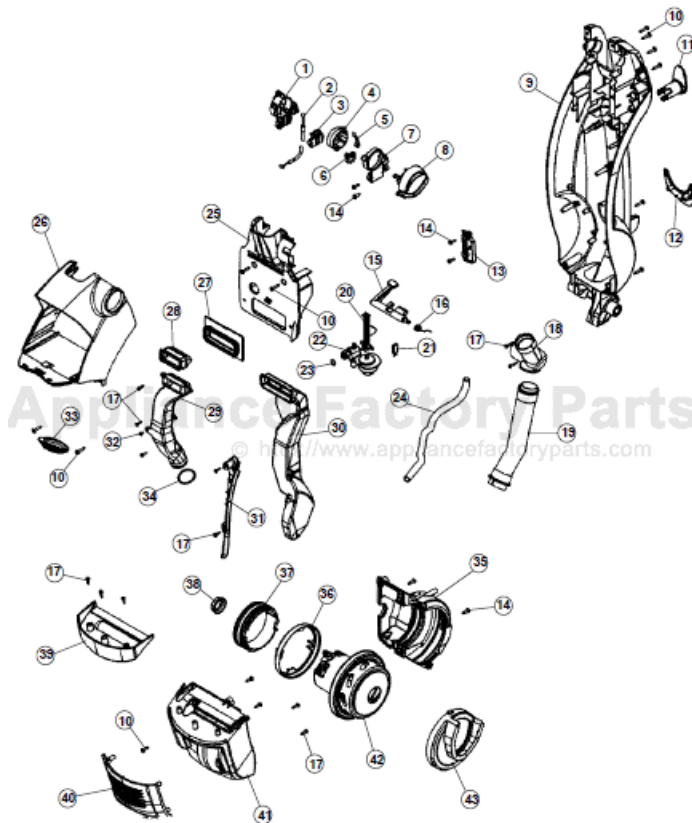

[Find Your HOOVER Vacuum Cleaner Parts - Select From 1455 Models](#)

----- Manual continues below -----