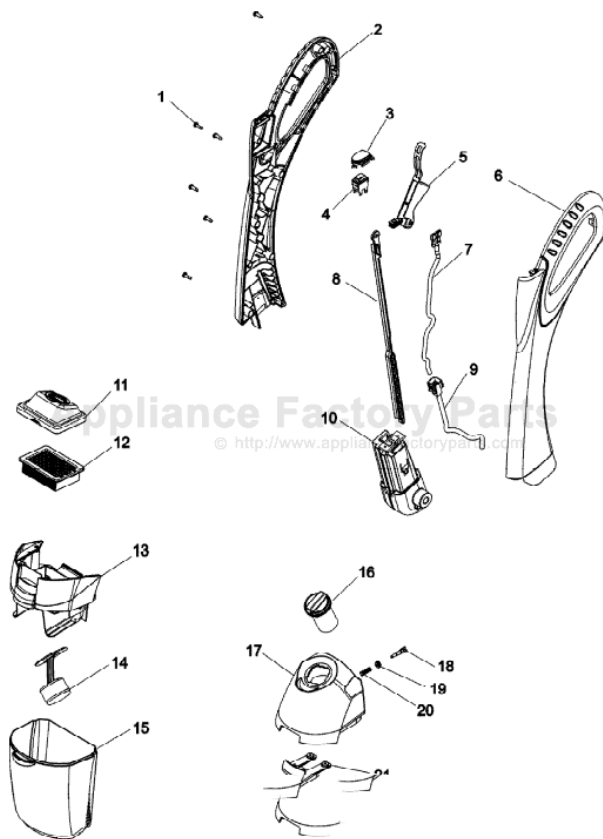

[Find Your HOOVER Vacuum Cleaner Parts - Select From 1456 Models](#)

----- Manual continues below -----