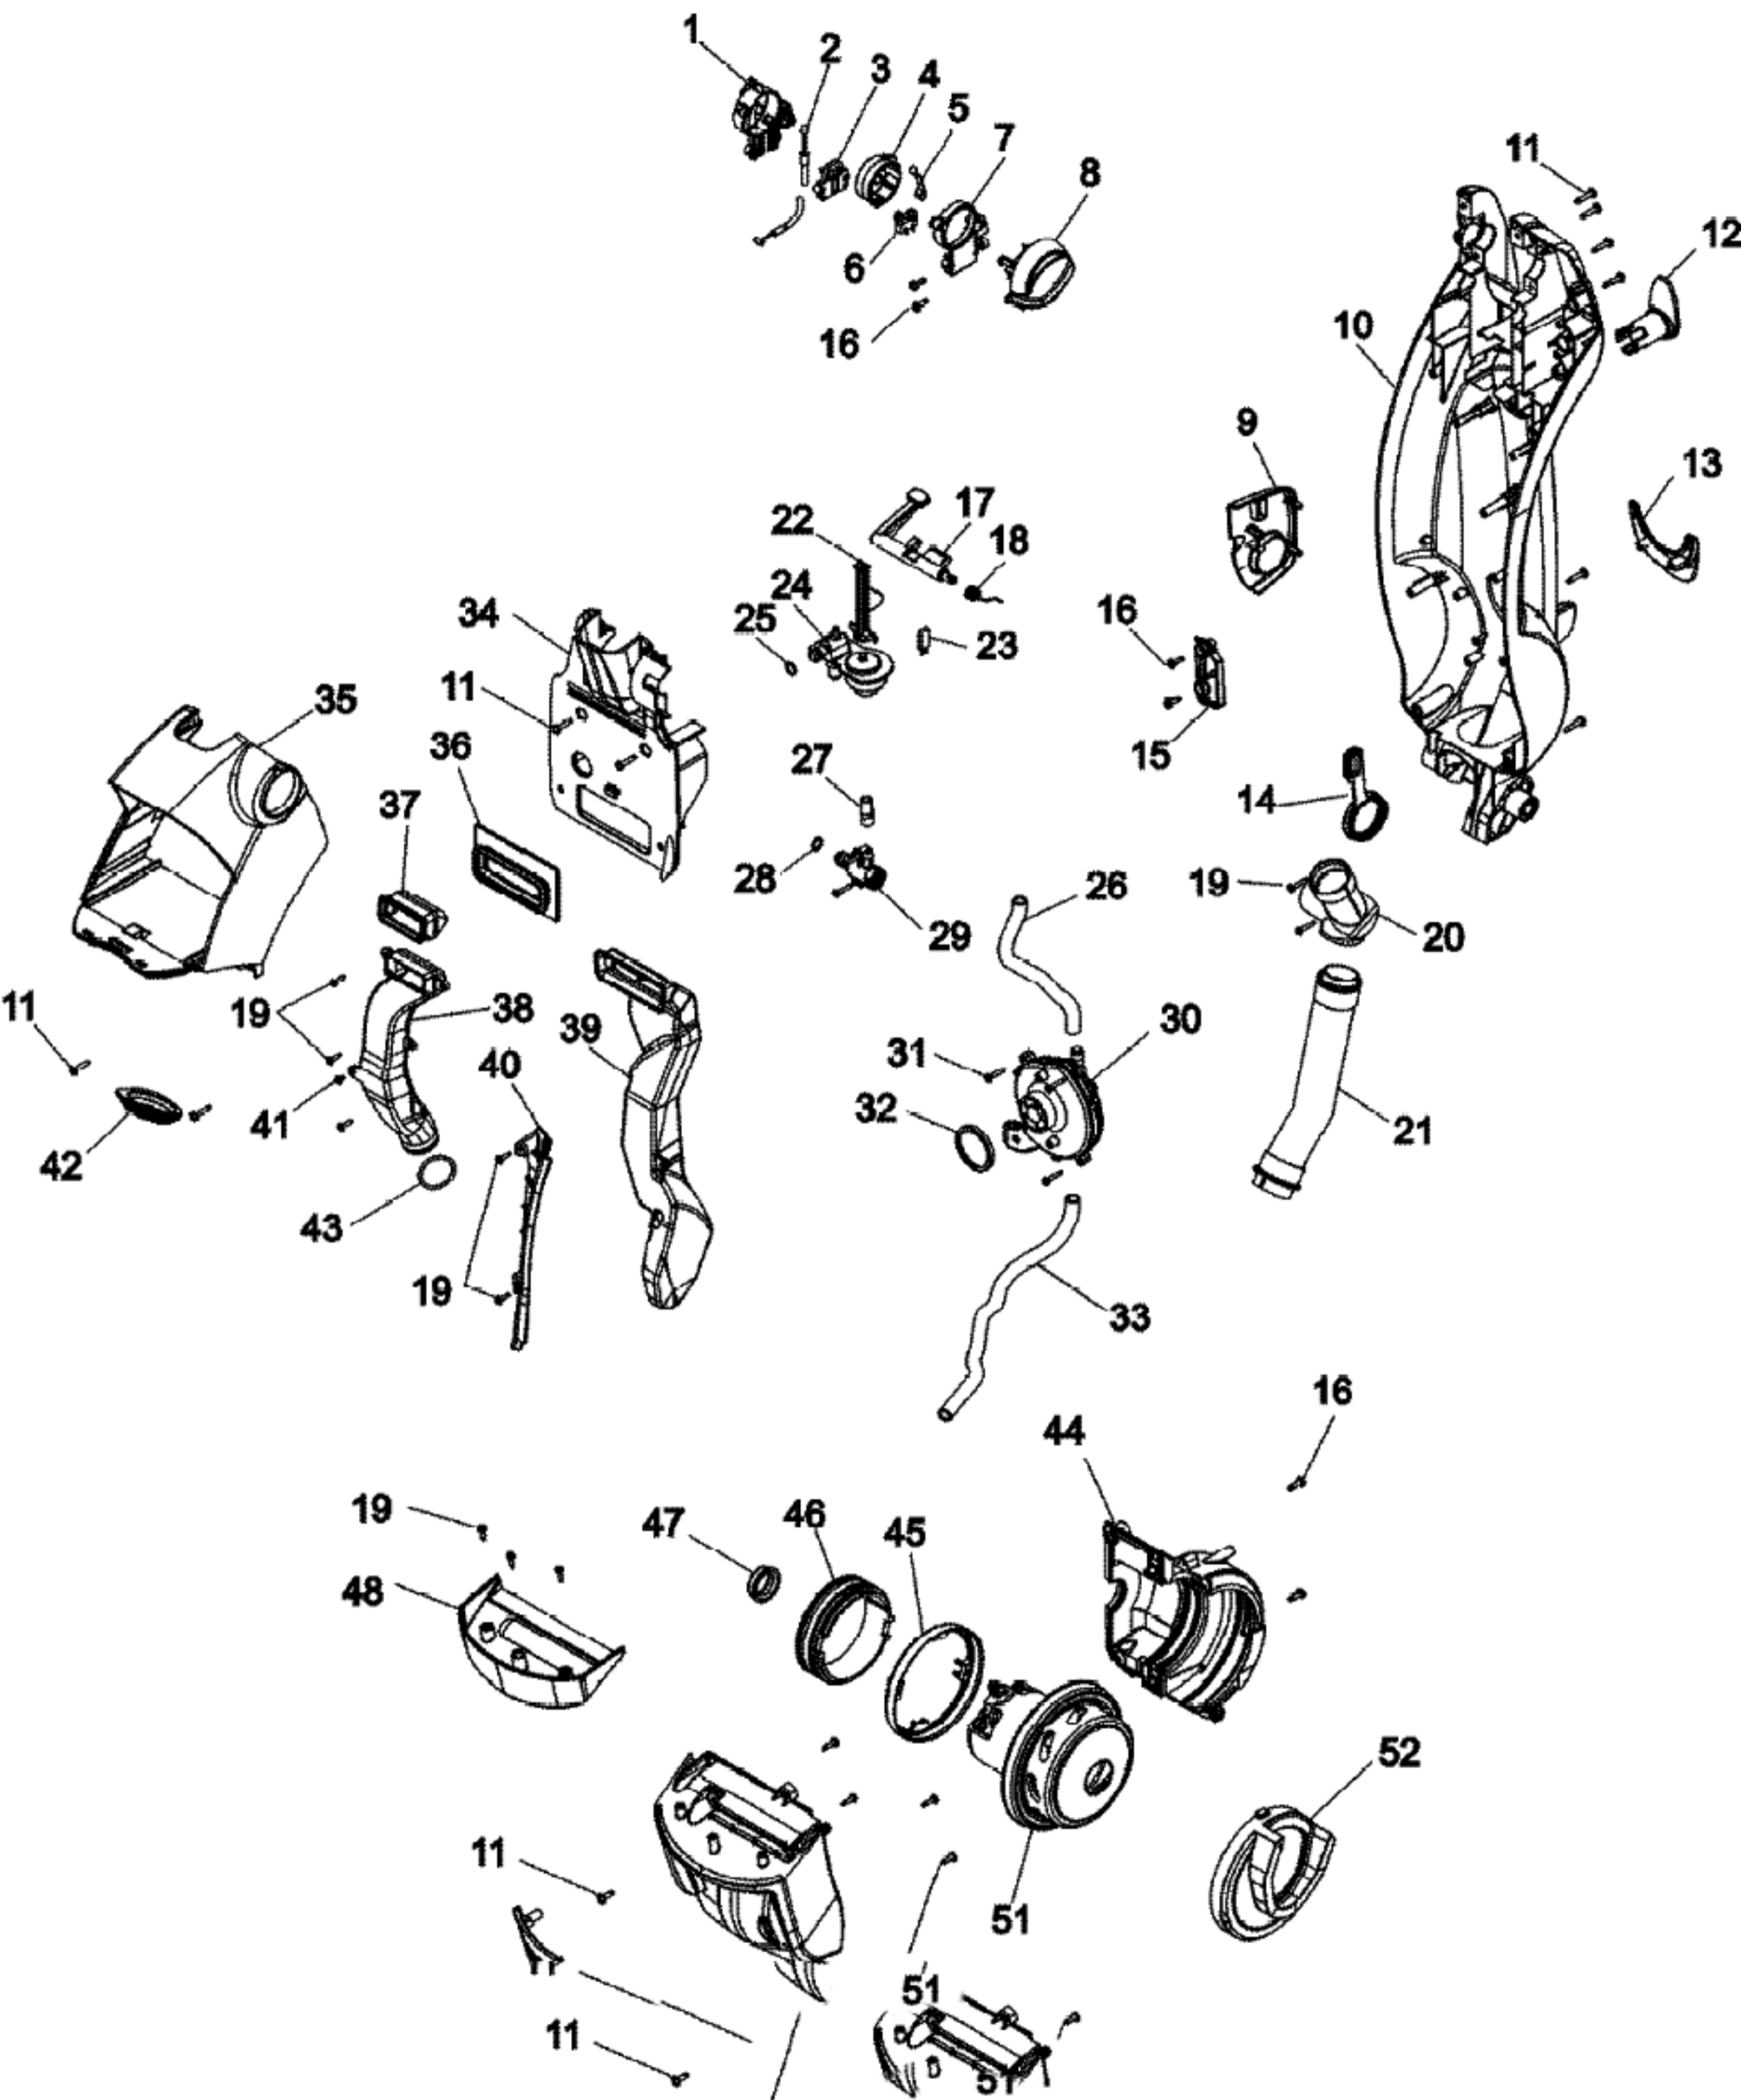

----- Manual continues below -----

Item	Part Number	Part Description	Alt Part	Series	Qty
1	93001733	SCREW No.8-12 1/2`L			6
2	93002033	UPPER HANDLE - RH			1
3	93002034	SWITCH BOOT			1
4	93001114	SWITCH - MAIN			1
5	93001109	CONTROL LEVER			1
6	93002035	UPPER HANDLE - LH			1
7	93001115	WIRING HARNESS			1
8	93001110	CONTROL ROD UPPER			1
9	93001141	WIRING HARNESS			1
10	93001137	UPPER HANDLE CORE ASSEMBLY			1
11	93001179	FILTER LID			1
12	59177051	Filter-FloorMate			1
13	93002036	REC. TANK LID ASSEM.			1
14	93001183	FLOAT-HINGED SIDE			1
15	93002039	RECOVERY TANK ASSEM			1
16	93002038	SOL. TANK CAP ASSEM			1
17	93001145	SOLUTION TANK ASSEM - H3060			1
18	93001148	VALVE STEM			1
19	93001149	VALVE SEAL			1
20	93001150	SPRING			1
21	93002040	LATCH			1
	93001976	SPRING, SOL TANK LATCH		10	1
22	93001735	SCREW No.6-24 3/8`L			2