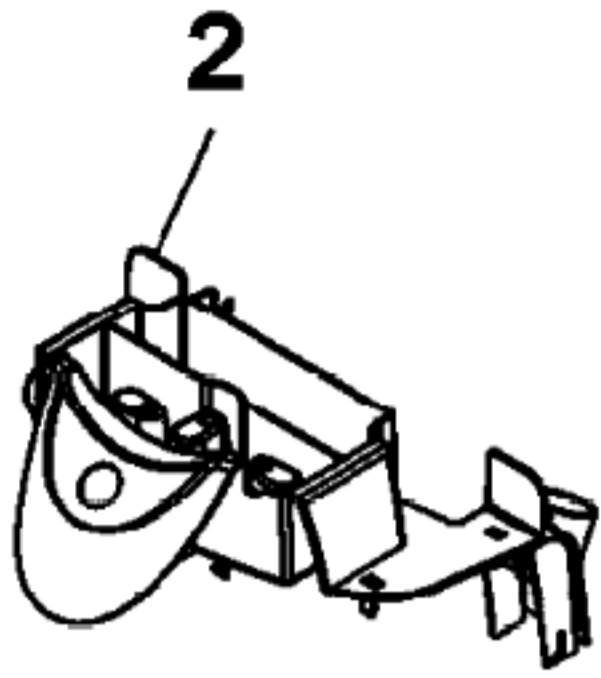

Item	Part Number	Part Description	Alt Part	Series	Qty
46	93001185	MOTOR MOUNT			1
47	93001184	SEAL - MOTOR END BEARING			1
48	93002032	MOTOR COVER CAP			1
49	93001194	MOTOR COVER VENT			1
50	93001193	MOTOR COVER			1
51	93001189	MOTOR ASSEMBLY	93001828		1
52	93001190	SEAL - MOTOR FAN			1
53	59178385	MANUAL, OWNERS			1