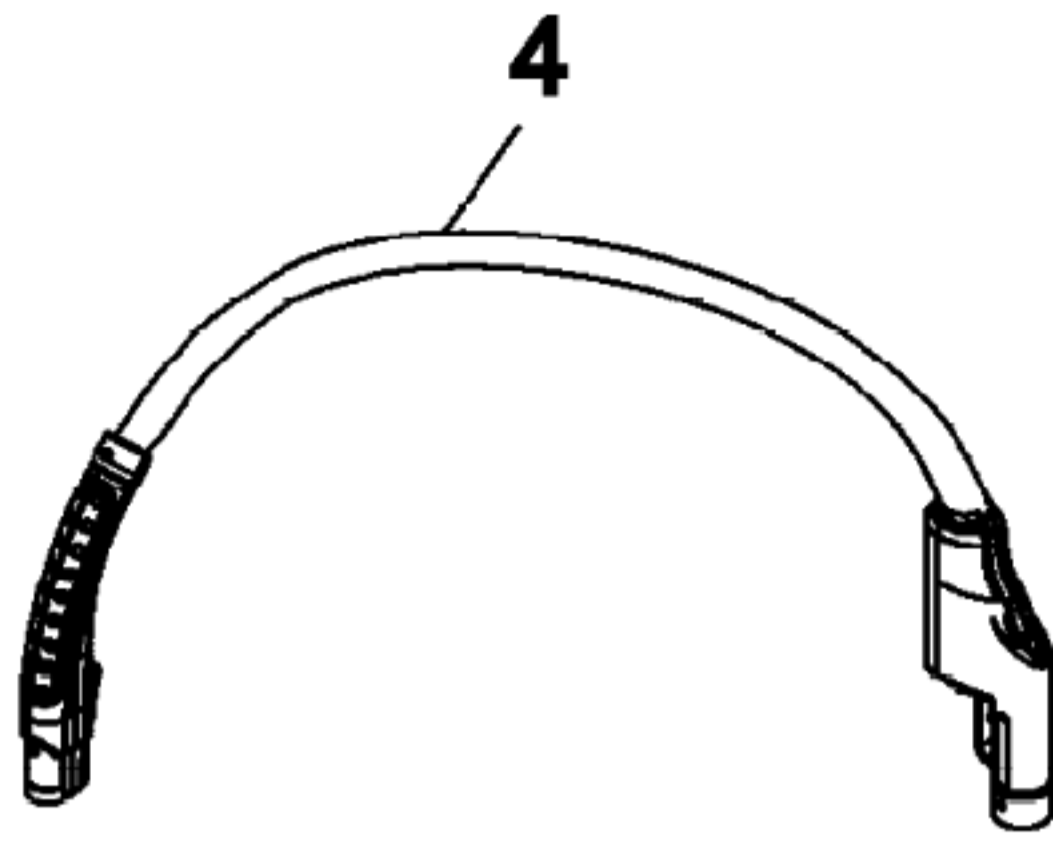

Item	Part Number	Part Description	Alt Part	Series	Qty
46	93001185	MOTOR MOUNT			1
47	93001184	SEAL - MOTOR END BEARING			1
48	93002032	MOTOR COVER CAP			1
49	93001194	MOTOR COVER VENT			1
50	93001193	MOTOR COVER			1
51	93001189	MOTOR ASSEMBLY	93001828		1
52	93001190	SEAL - MOTOR FAN			1
53	59178385	MANUAL, OWNERS			1