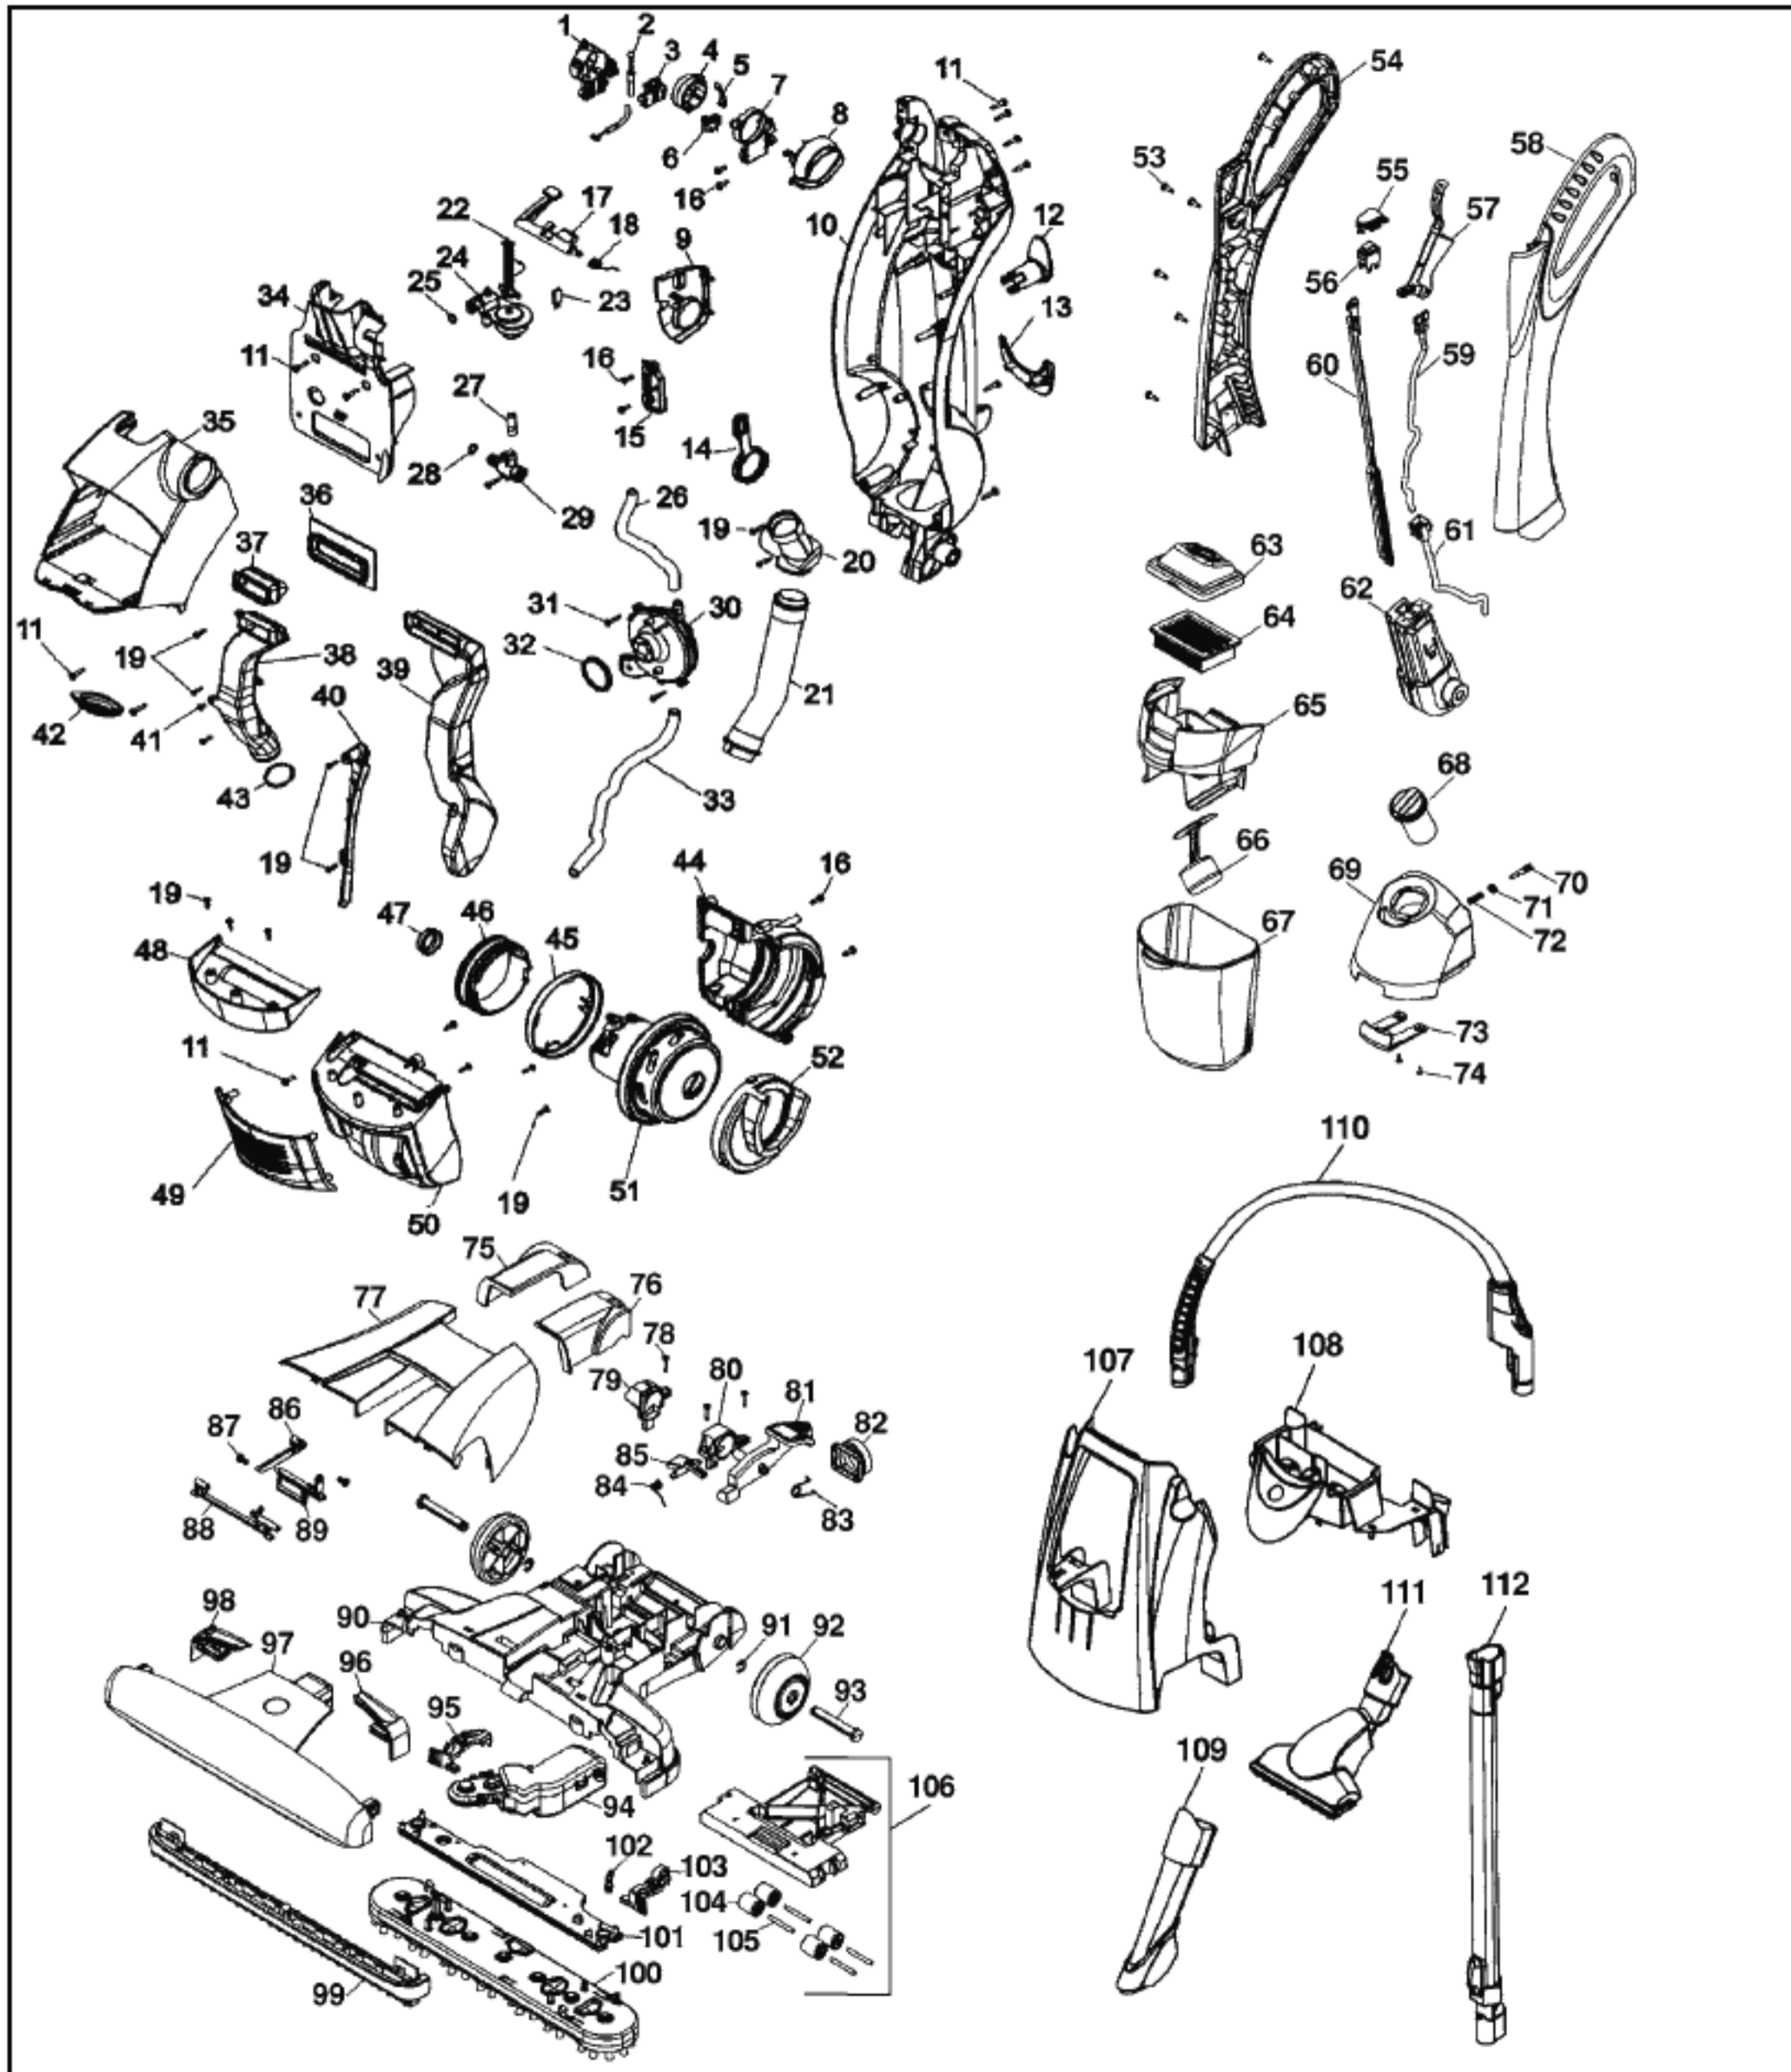

HOOVER Original

FLOOR MATE

Model H3030, H3032 H3060-900 SHOWN

Original **HOOVER**

FLOOR MATE

MODEL H3030, H3032 H3060-900 SHOWN

KEY	PART NO.	DESCRIPTION
1	H-93001119	Mode Control Bearing - RH
2	H-93001120	Mode Control Cable
3	H-93001136	Cable Retainer
4	H-93001121	Mode Control Actuator
5	H-93001122	Mode Control Spring
6	H-93001135	Mode Control Switch
7	H-93001123	Mode Control Bearing - LH
8	H-93001124	Mode Control Knob
9	H-93001132	Tool Door
10	H-93001128	Tank Housing
11	H-93001736	Screw #8-12 3/4"L
12	H-93001203	Attachment Cord
12	H-93001130	Upper Cord Hook
13	H-93001131	Lower Cord Hook
14	H-93001164	Tool Port Seal
15	H-93001127	Cord Retainer
16	H-93001733	Screw #8-12 1/2"L
17	H-93001156	Upper Handle Latch
18	H-93001159	Spring
19	H-93001734	Screw #6-10 1/2"L
20	H-93001172	Lower Suction Duct
21	H-93001191	Hose Ass'y
22	H-93001161	Lower Control Rod
23	H-93001160	Reset Switch
24	H-93001162	Reservoir Ass'y
25	H-93001155	O-Ring
26	H-93001134	Tubing - Pump
27	H-93001169	Tubing - Quick Disconnect
28	H-93001171	O-Ring
29	H-93001170	Quick Disconnect
30	H-93001163	Pump
31	H-93001734	Screw #6-10 1/2"L
32	H-93001168	Turbine Pump Duct Seal
33	H-93001165	Distributor Tubing
34	H-93001154	Handle Retainer
35	H-93001176	Carry Handle
36	H-93001174	Suction Duct Seal
37	H-93001175	Recovery Duct Seal
38	H-93001201	Recovery Duct
39	H-93001167	Suction Duct
40	H-93001166	Tank Housing Cord Cover
41	H-93001735	Screw #6-24 3/8"L
42	H-93001743	Seal
43	H-93001202	O-Ring
44	H-93001173	Motor Cover - Rear
45	H-93001186	Motor Seal Retainer
46	H-93001185	Motor Mount
47	H-93001184	Motor End Bearing Seal
48	H-93001198	Motor Cover Cap
49	H-93001194	Motor Cover Vent
50	H-93001193	Motor Cover
51	H-93001189	Motor Ass'y
52	H-93001190	Motor Fan Seal
53	H-93001733	Screw #8-12 1/2"L
54	H-93001138	Upper Handle - RH
55	H-93001111	Switch Boot
56	H-93001114	Main Switch