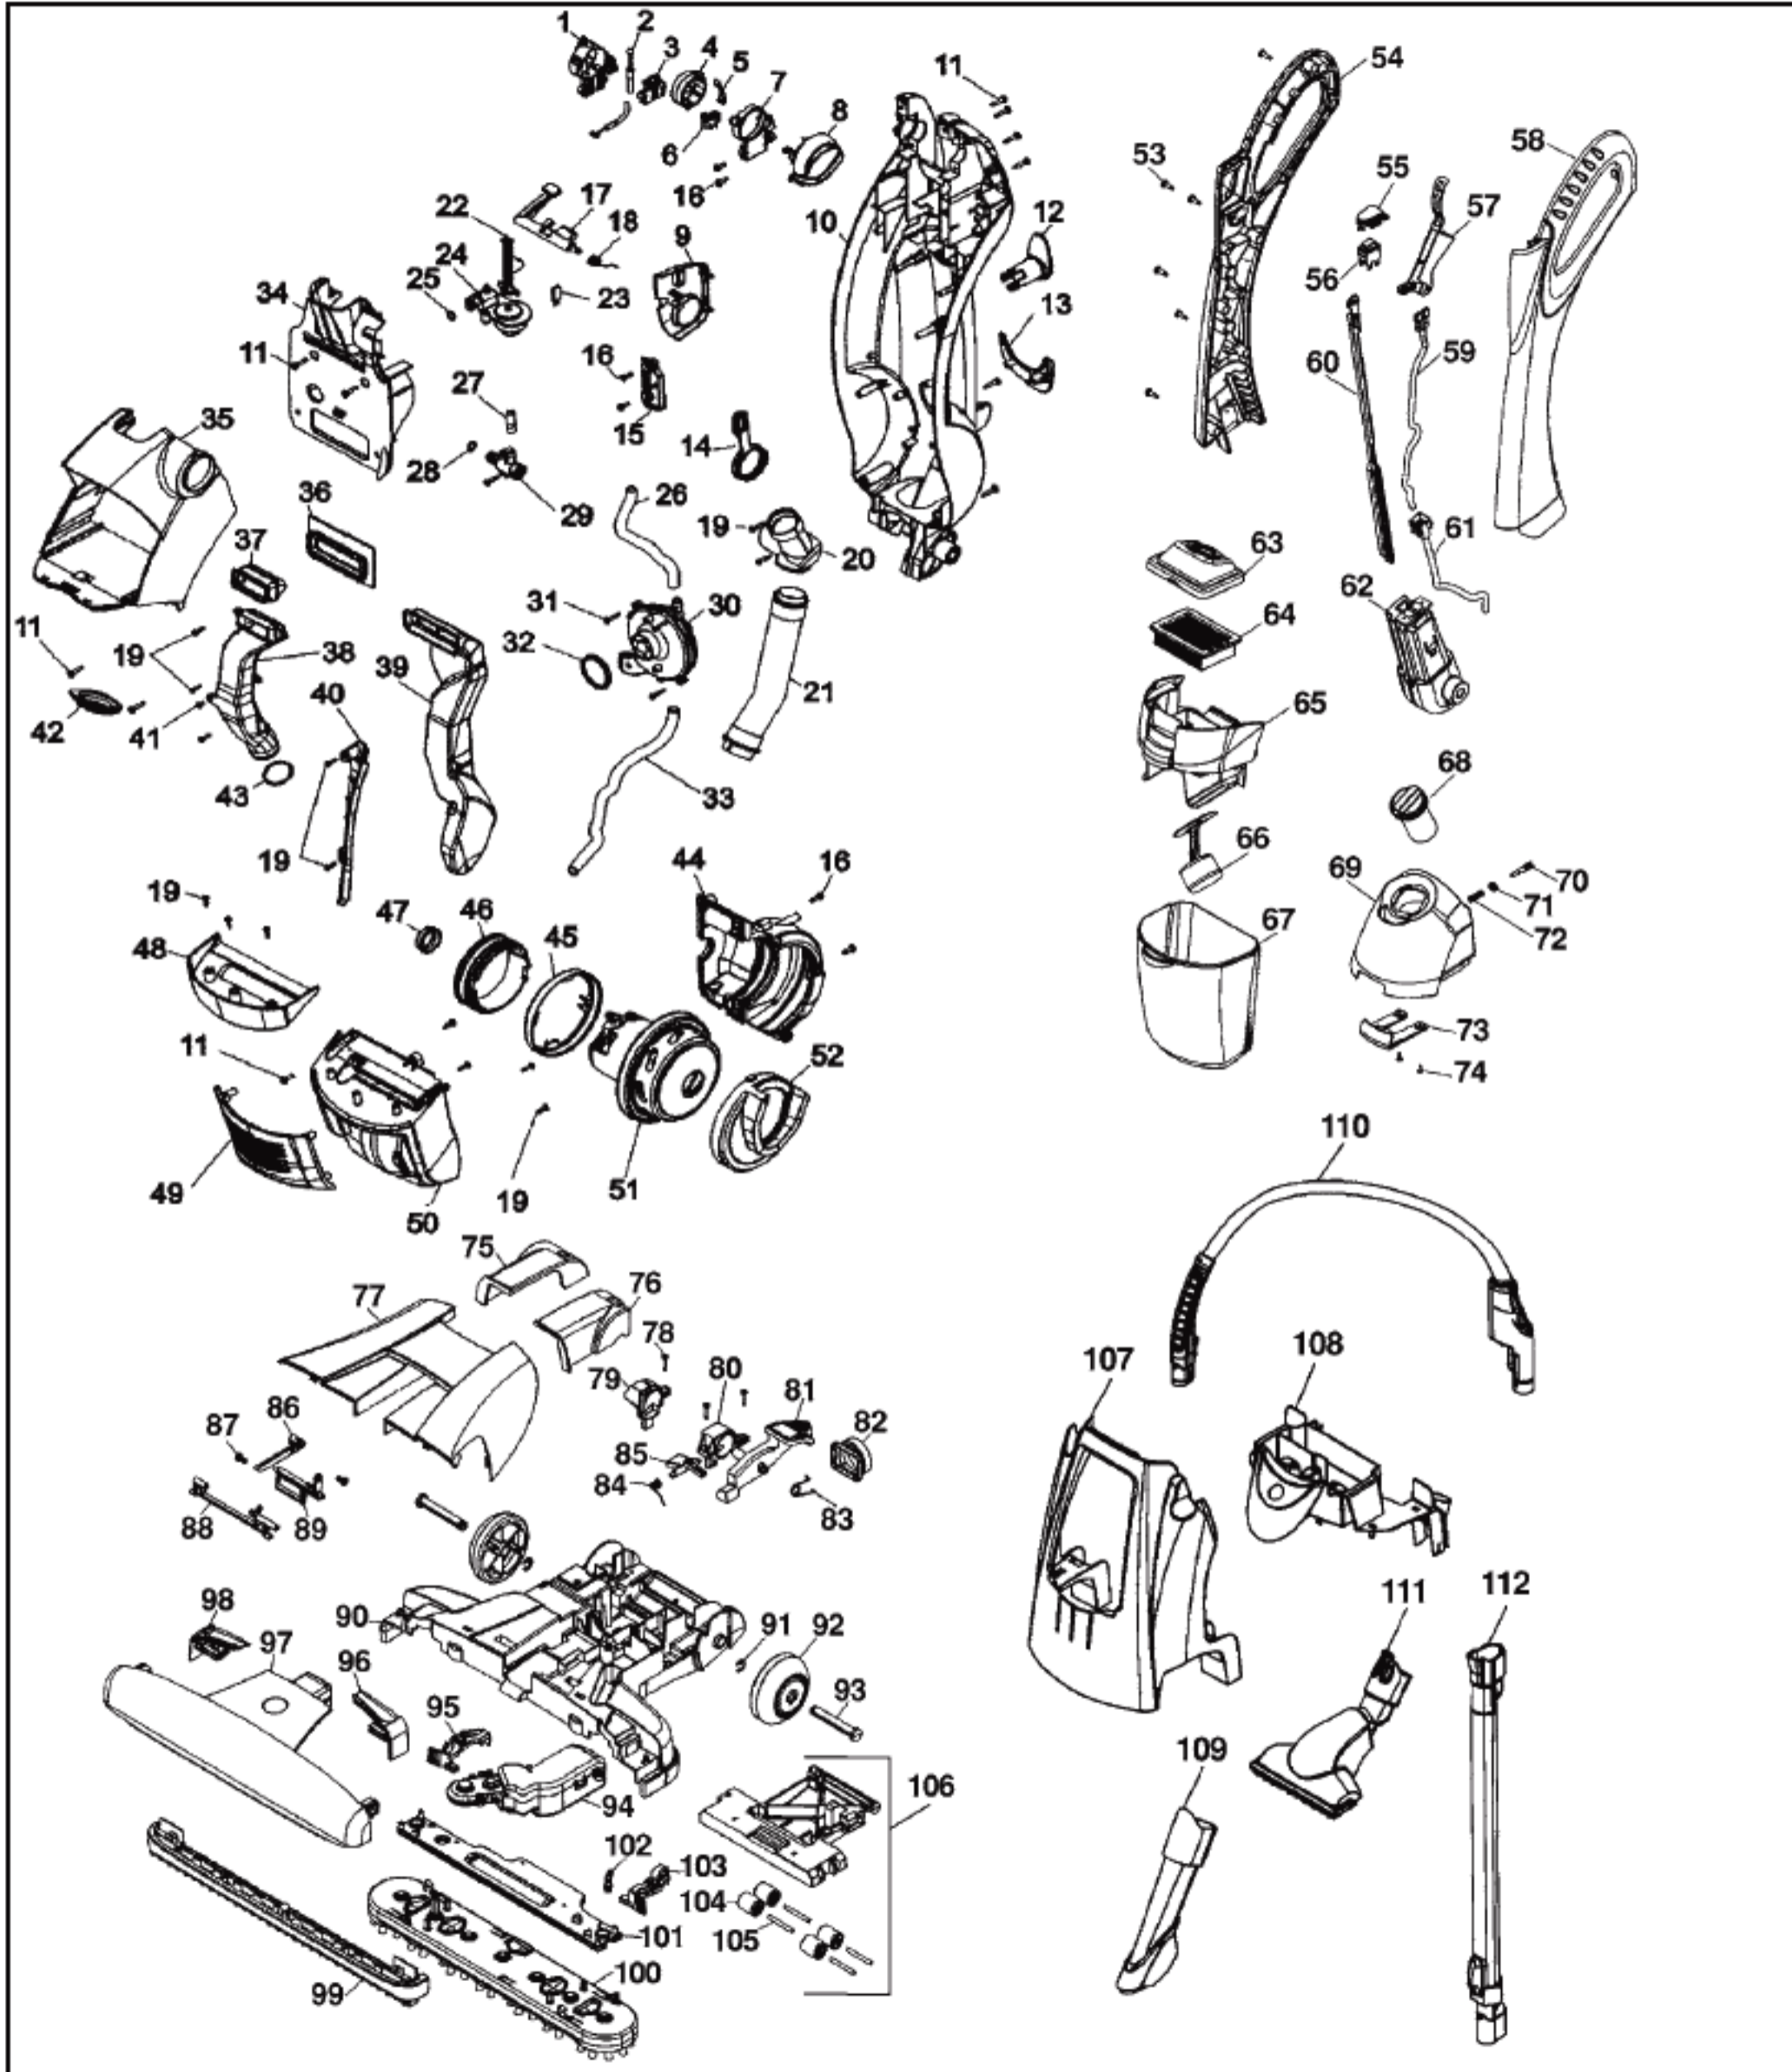

----- Manual continues below -----

HOOVER Original

FLOOR MATE

Model H3030, H3032 H3060-900 SHOWN

Original **HOOVER**

FLOOR MATE

MODEL H3030, H3032 H3060-900 SHOWN

KEY	PART NO.	DESCRIPTION
1	H-93001119	Mode Control Bearing - RH
2	H-93001120	Mode Control Cable
3	H-93001136	Cable Retainer
4	H-93001121	Mode Control Actuator
5	H-93001122	Mode Control Spring
6	H-93001135	Mode Control Switch
7	H-93001123	Mode Control Bearing - LH
8	H-93001124	Mode Control Knob
9	H-93001132	Tool Door
10	H-93001128	Tank Housing
11	H-93001736	Screw #8-12 3/4"L
12	H-93001203	Attachment Cord
12	H-93001130	Upper Cord Hook
13	H-93001131	Lower Cord Hook
14	H-93001164	Tool Port Seal
15	H-93001127	Cord Retainer
16	H-93001733	Screw #8-12 1/2"L
17	H-93001156	Upper Handle Latch
18	H-93001159	Spring
19	H-93001734	Screw #6-10 1/2"L
20	H-93001172	Lower Suction Duct
21	H-93001191	Hose Ass'y
22	H-93001161	Lower Control Rod
23	H-93001160	Reset Switch
24	H-93001162	Reservoir Ass'y
25	H-93001155	O-Ring
26	H-93001134	Tubing - Pump
27	H-93001169	Tubing - Quick Disconnect
28	H-93001171	O-Ring
29	H-93001170	Quick Disconnect
30	H-93001163	Pump
31	H-93001734	Screw #6-10 1/2"L
32	H-93001168	Turbine Pump Duct Seal
33	H-93001165	Distributor Tubing
34	H-93001154	Handle Retainer
35	H-93001176	Carry Handle
36	H-93001174	Suction Duct Seal
37	H-93001175	Recovery Duct Seal
38	H-93001201	Recovery Duct
39	H-93001167	Suction Duct
40	H-93001166	Tank Housing Cord Cover
41	H-93001735	Screw #6-24 3/8"L
42	H-93001743	Seal
43	H-93001202	O-Ring
44	H-93001173	Motor Cover - Rear
45	H-93001186	Motor Seal Retainer
46	H-93001185	Motor Mount
47	H-93001184	Motor End Bearing Seal
48	H-93001198	Motor Cover Cap
49	H-93001194	Motor Cover Vent
50	H-93001193	Motor Cover
51	H-93001189	Motor Ass'y
52	H-93001190	Motor Fan Seal
53	H-93001733	Screw #8-12 1/2"L
54	H-93001138	Upper Handle - RH
55	H-93001111	Switch Boot
56	H-93001114	Main Switch