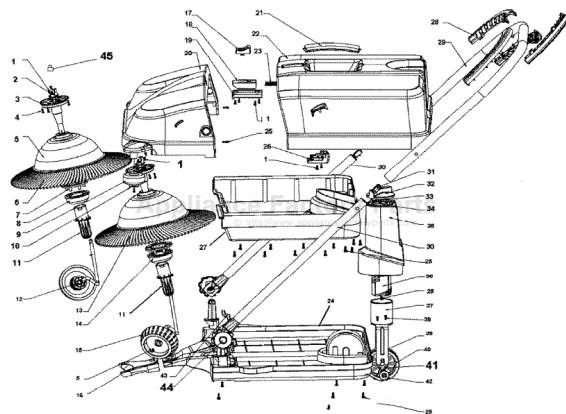

[Find Your HOOVER Vacuum Cleaner Parts - Select From 1456 Models](#)

----- Manual continues below -----