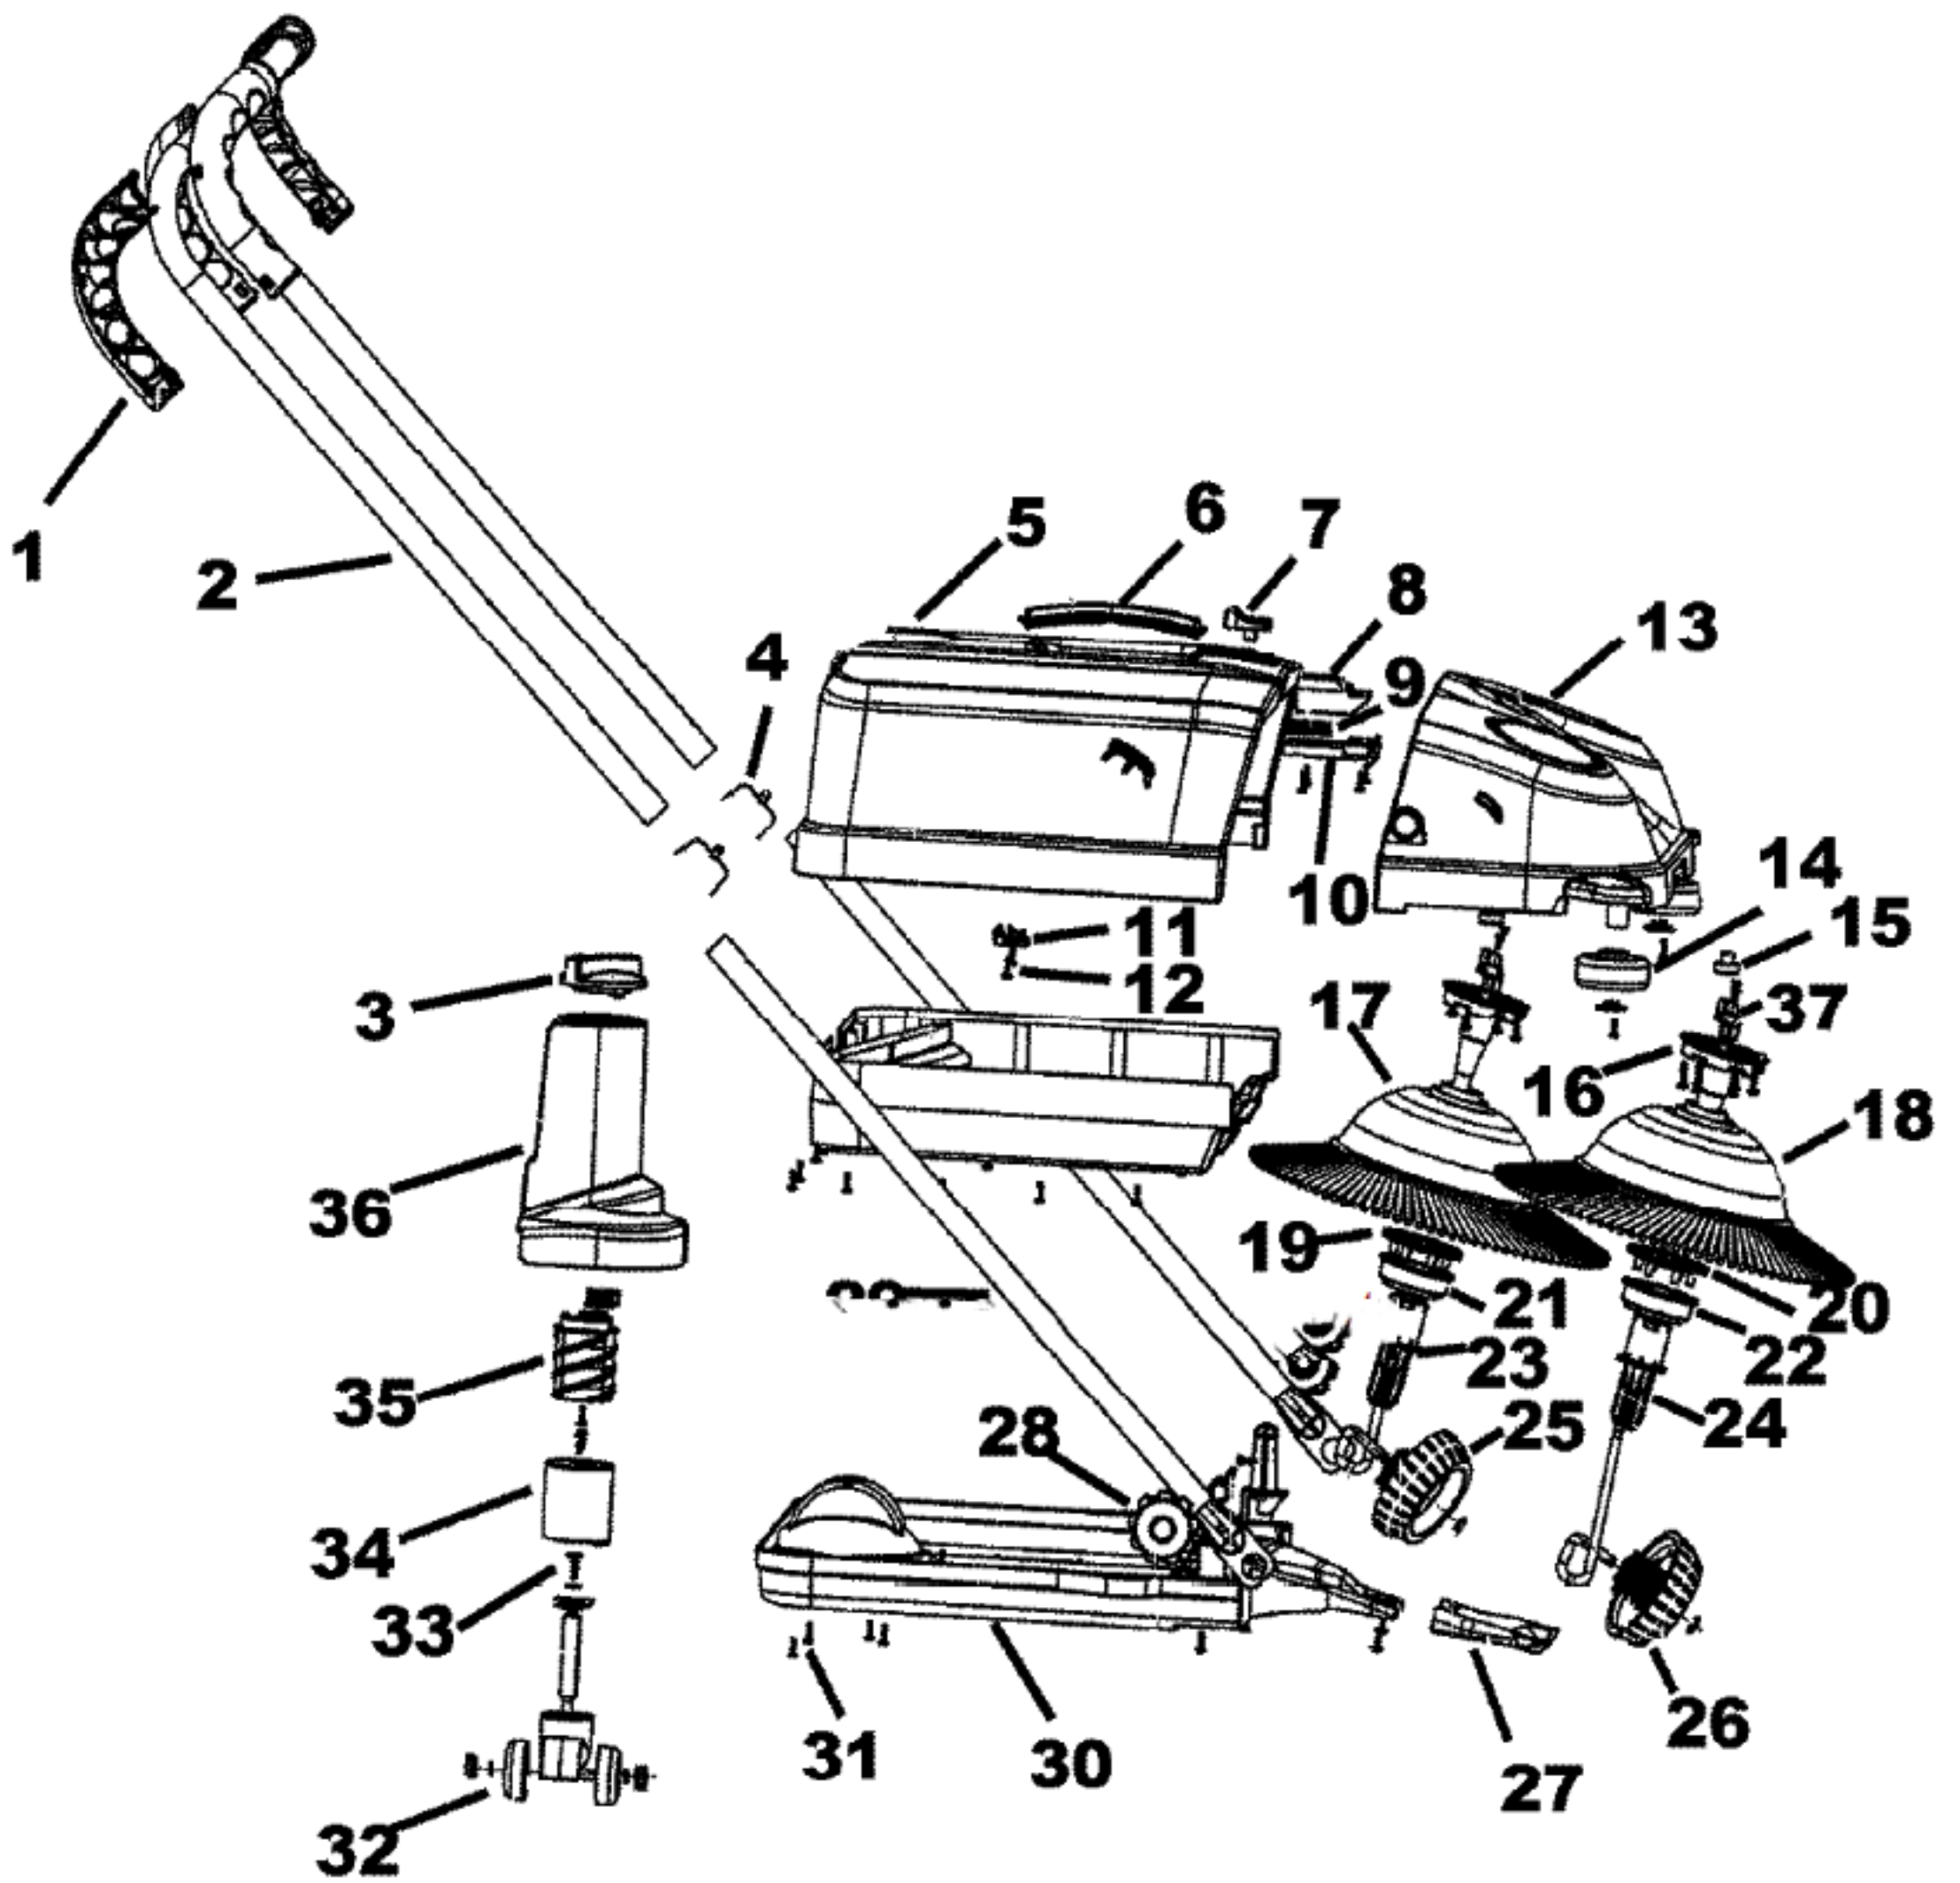

This Owner's Manual is provided and hosted by [Appliance Factory Parts](#).

HOOVER L1405 Owner's Manual

[Shop genuine replacement parts for HOOVER L1405](#)

[Find Your HOOVER Vacuum Cleaner Parts - Select From 1456 Models](#)

----- Manual continues below -----

Model Number: L1405---

BOM/Serial #: L1405---

Graphic Title: MAIN & BRUSH ASSEMBLY

Image	Key	Part Number	Description	Substitution	Qty.
1	1	93001001	HANDLE COVER SET		1
1	2	93001002	HANDLE PIPELINE ASSEMBLY		2
1	3	93001008	ADJUSTMENT KNOB		1
1	4	59641006	Hdl Tube Lock-L1400		2
1	5	93001005	DUST BIN ASSEMBLY		1
1	6	93001023	BACK HOUSING HANDLE		1
1	7	93001024	HOUSING LOCK BUTTON		1
1	8	59641016	Housing Lock-L1400		1
1	9	59641038	Spring-L1400		1
1	10	59641017	Lock Bracket-L1400		1
1	11	59641059	Back Hsg Hdl Holder		1
1	12	59641032	Screw-L1400		1
1	13	93001007	FRONT HOUSING		1
1	14	59641001	Side Wheel-L1400		2
1	15	59641062	Absorber-L1400		1
1	16	59641012	Joint Shaft-L1400		2
1	17	93001011	LEFT BRUSH ASSEMBLY		1
1	18	93001010	RIGHT BRUSH ASSEMBLY		1
1	19	59641026	Clutch-L1400		1
1	20	59641026	Clutch-L1400		1
1	21	59641024	Left Clutch Hsg.		1
1	22	59641025	Right Clutch Hsg.		1
1	23	59641022	Worm-L1400		1
1	24	59641022	Worm-L1400		1
1	25	59641050	L-Worm Wheel Asm-L14		1
1	26	59641049	R-Worm Wh Asm-L1400		1
1	27	59641085	Fr. Bracket Rubber		1
1	28	59641005	Fixing Nut-L1400		2
1	29	93001003	JOINT TUBE ASSEMBLY		2
1	30	93001006	BOTTOM FRAME ASSEMBLY		1
1	31	59641031	Screw-L1400		12
1	32	93001004	CASTER WHEEL ASSEMBLY		1
1	33	-----	NOT REQUIRED PART OR SEE NOTE		1
1	34	59641021	Back Wh Lower Worm		1
1	35	59641020	Rack Wh Inner Worm		1

Image	Key	Part Number	Description	Substitution	Qty.
1	36	93001009	ADJUSTING KNOB HOUSING		1
1	37	59641053	Owner Manual-L1400		1