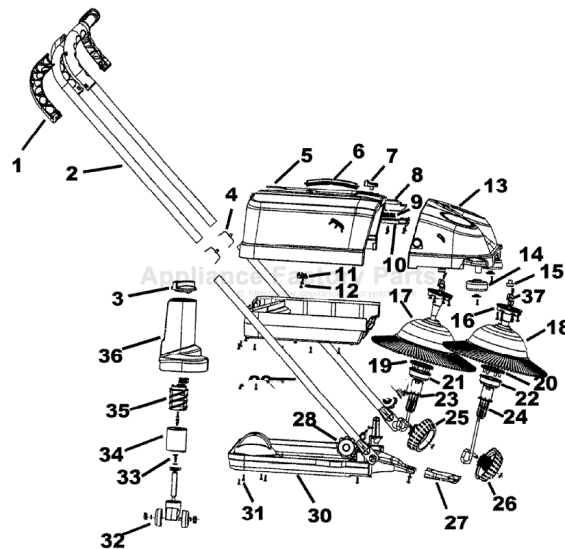

This Owner's Manual is provided and hosted by [Appliance Factory Parts](#).

HOOVER L1405 Owner's Manual

[Shop genuine replacement parts for HOOVER L1405](#)

[Find Your HOOVER Vacuum Cleaner Parts - Select From 1456 Models](#)

----- Manual continues below -----

Model Number: L1405---

BOM/Serial #: L1405---

Graphic Title: MAIN & BRUSH ASSEMBLY

Image	Key	Part Number	Description	Substitution	Qty.
1	1	93001001	HANDLE COVER SET		1
1	2	93001002	HANDLE PIPELINE ASSEMBLY		2
1	3	93001008	ADJUSTMENT KNOB		1
1	4	59641006	Hdl Tube Lock-L1400		2
1	5	93001005	DUST BIN ASSEMBLY		1
1	6	93001023	BACK HOUSING HANDLE		1
1	7	93001024	HOUSING LOCK BUTTON		1
1	8	59641016	Housing Lock-L1400		1
1	9	59641038	Spring-L1400		1
1	10	59641017	Lock Bracket-L1400		1
1	11	59641059	Back Hsg Hdl Holder		1
1	12	59641032	Screw-L1400		1
1	13	93001007	FRONT HOUSING		1
1	14	59641001	Side Wheel-L1400		2
1	15	59641062	Absorber-L1400		1
1	16	59641012	Joint Shaft-L1400		2
1	17	93001011	LEFT BRUSH ASSEMBLY		1
1	18	93001010	RIGHT BRUSH ASSEMBLY		1
1	19	59641026	Clutch-L1400		1
1	20	59641026	Clutch-L1400		1
1	21	59641024	Left Clutch Hsg.		1
1	22	59641025	Right Clutch Hsg.		1
1	23	59641022	Worm-L1400		1
1	24	59641022	Worm-L1400		1
1	25	59641050	L-Worm Wheel Asm-L14		1
1	26	59641049	R-Worm Wh Asm-L1400		1
1	27	59641085	Fr. Bracket Rubber		1
1	28	59641005	Fixing Nut-L1400		2
1	29	93001003	JOINT TUBE ASSEMBLY		2
1	30	93001006	BOTTOM FRAME ASSEMBLY		1
1	31	59641031	Screw-L1400		12
1	32	93001004	CASTER WHEEL ASSEMBLY		1
1	33	-----	NOT REQUIRED PART OR SEE NOTE		1
1	34	59641021	Back Wh Lower Worm		1
1	35	59641020	Rack Wh Inner Worm		1

Image	Key	Part Number	Description	Substitution	Qty.
1	36	93001009	ADJUSTING KNOB HOUSING		1
1	37	59641053	Owner Manual-L1400		1