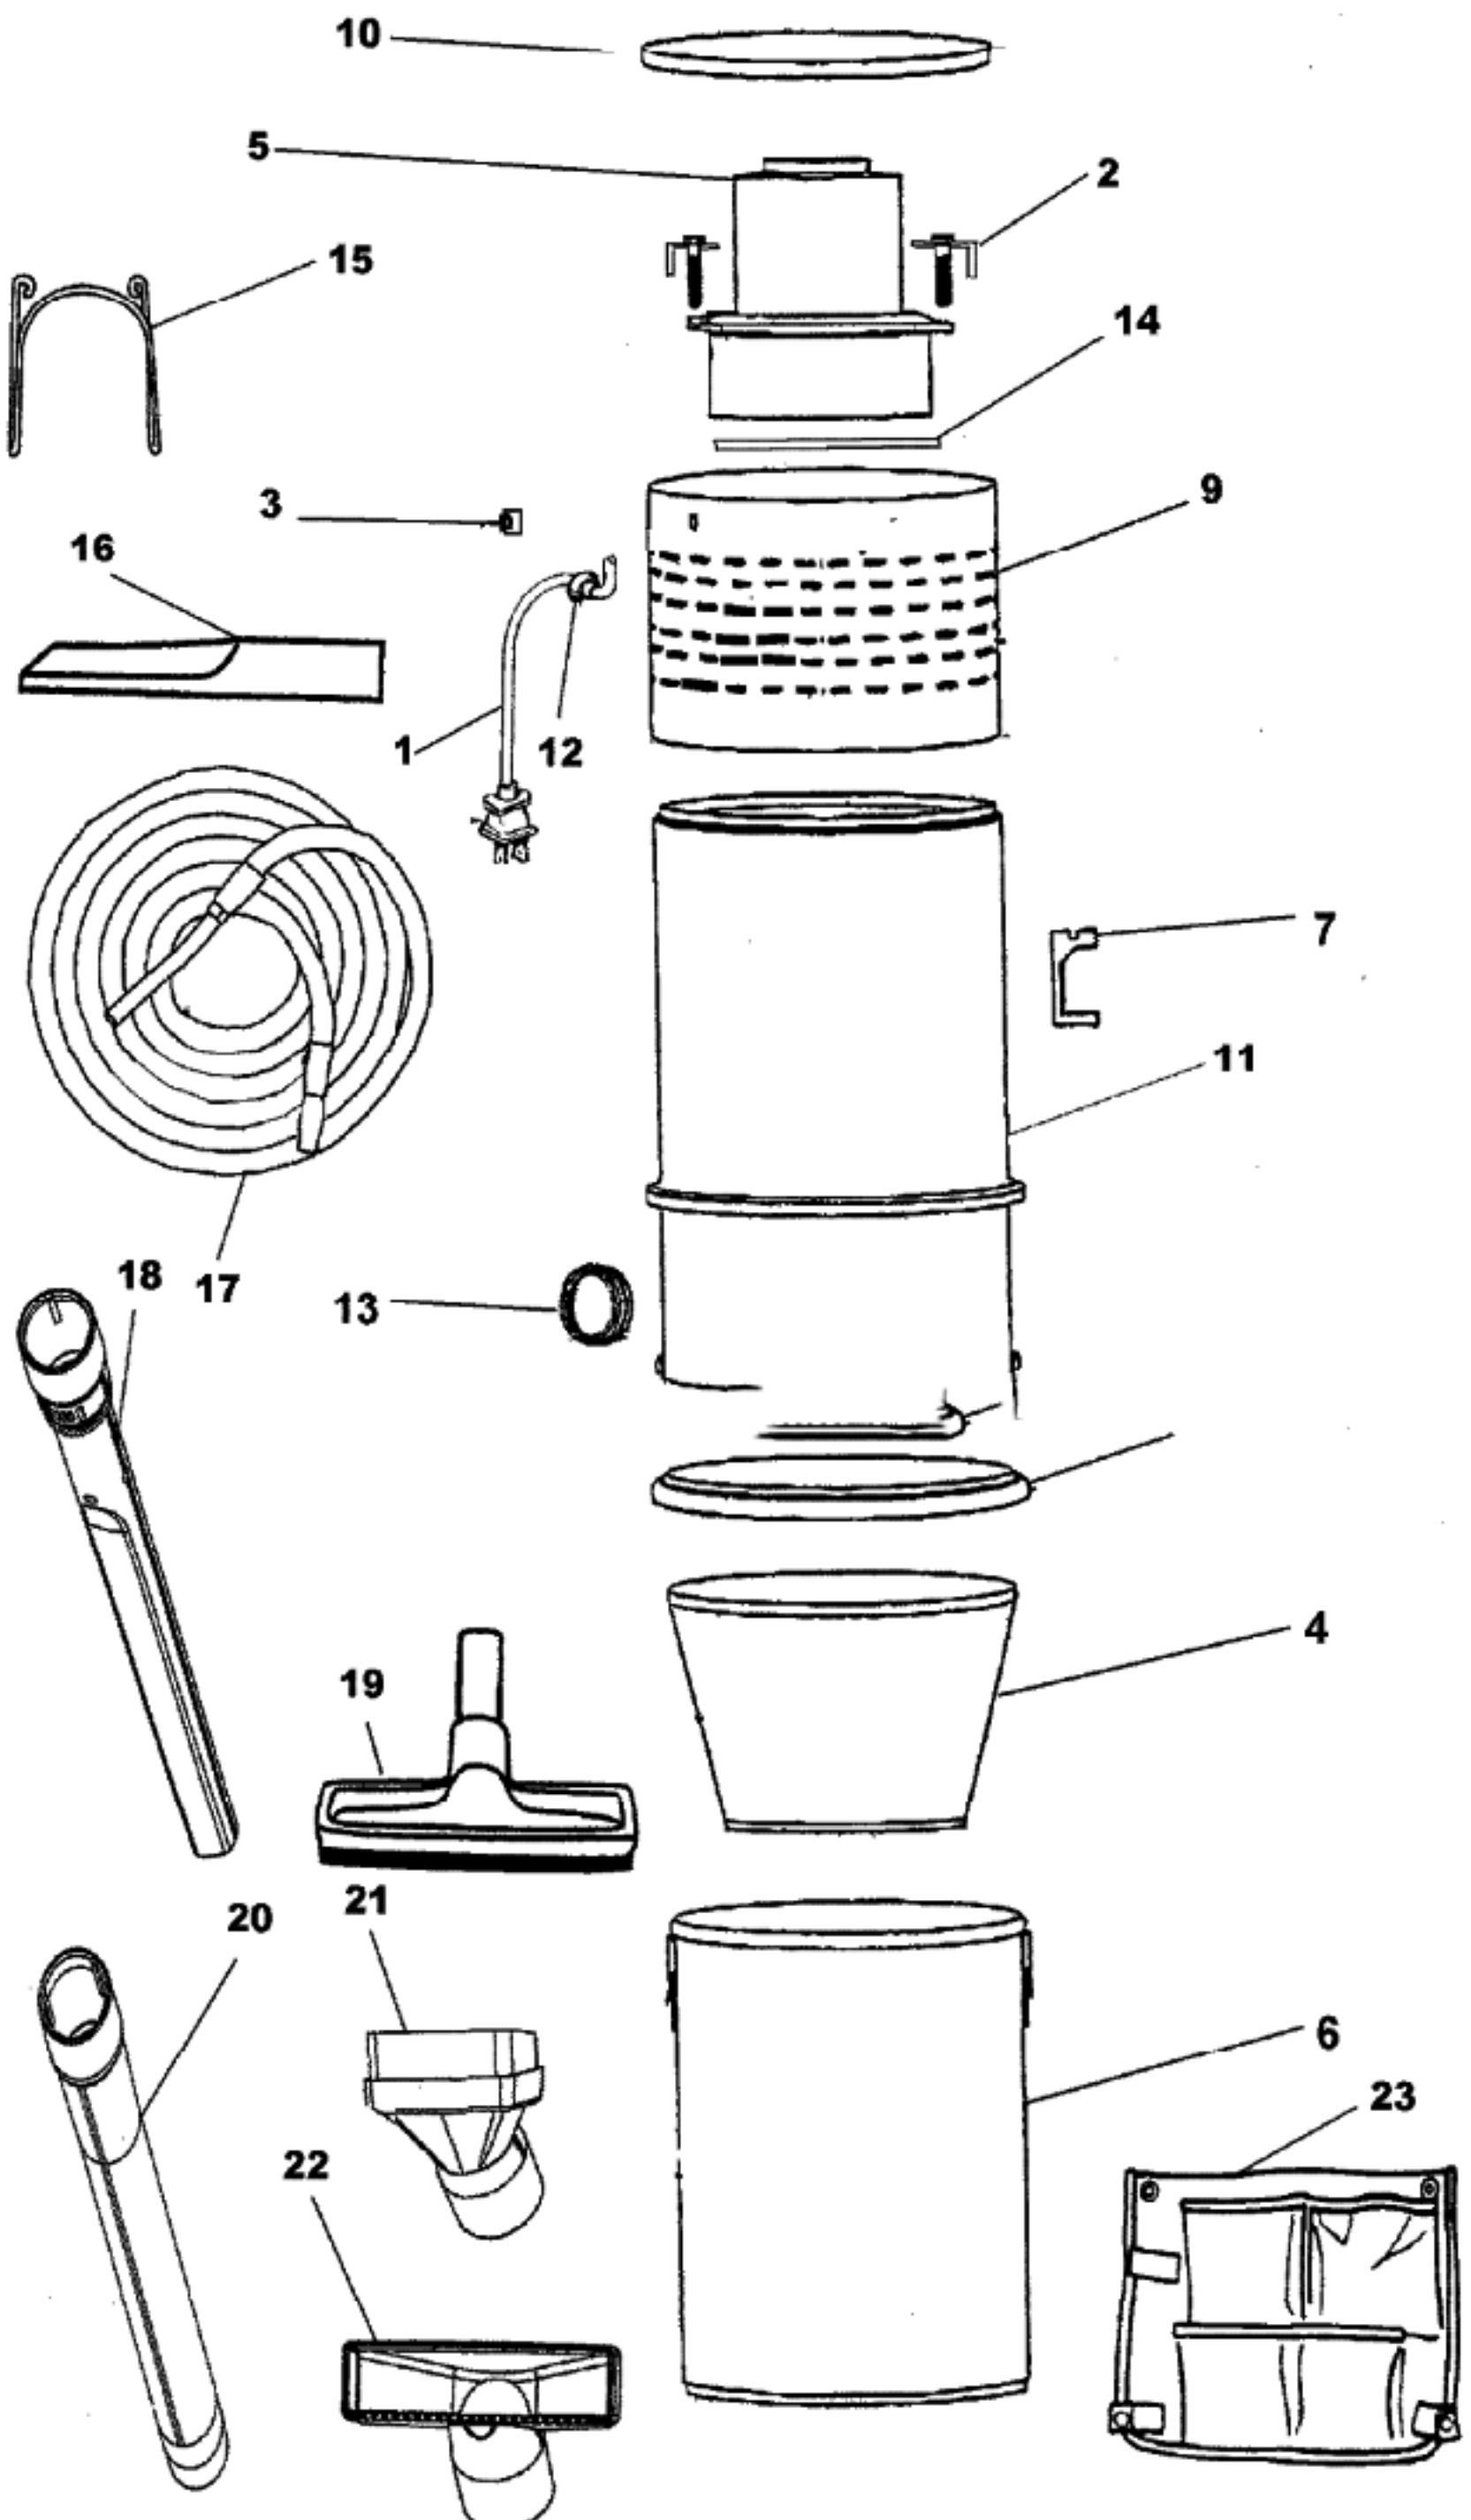

This Owner's Manual is provided and hosted by Appliance Factory Parts.

HOOVER L2310 Owner's Manual

[Shop genuine replacement parts for HOOVER L2310](#)

[Find Your HOOVER Vacuum Cleaner Parts - Select From 1456 Models](#)

----- Manual continues below -----

Model Number: L2310---

BOM/Serial #: L2310---

Graphic Title: COMPLETE MAIN ASSEMBLY & HOSE

Image	Key	Part Number	Description	Substitution	Qty.
1	1	59644014	CORD ASSEM		1
1	2	59644007	MOTOR BRACKET		2
1	3	28161067	SWITCH-WT-.025 TERM		1
1	4	59644002	FILTER		1
1	5	43576224	MOTOR-GUV		1
1	6	59644008	SM BOTTOM ASSM		1
1	7	59132022	WALL BRACKET-CVS		1
1	8	59132023	GASKET-11.5 IN.-CANAVAC		1
1	9	59644012	SHROUD ASSEM		1
1	10	59644009	COVER		1
1	11	59644010	BODY ASSEM		1
1	12	27482231	STRAIN RELIEF		1
1	13	59132039	CAN-INTAKE GRMT-CVS		1
1	14	59644016	SMALL GASKET		1
1	15	33188001	WIRE FRAME-CVS TOOL		1
1	16	38617032	CREVICE TOOL-ABR		1
1	17	59644019	HOSE ASSM. 30FT		1
1	18	38617031	CREVICE TOOL BRMBLY-H		1
1	19	43414196	HARD FLOOR BRUSH		1
1	20	38634078	EXTENSION TUBE-AG		2
1	21	43414195	DUSTING BRUSH ASSEMBLY-AGR		1
1	22	38614044	FURNITURE NOZZLE-AGR		1
1	23	59644021	TOOL CADDY		1
1	24	59644022	TOC ASSM		1
1	24	59644011	UTIL VALVE/RETAINER RING		1
1	24	59644017	BAFFLE & FOAM ASSEMBLY		1
1	24	59644018	SCREW PACK		1
1	24	59644001	OWNER MANUAL		1