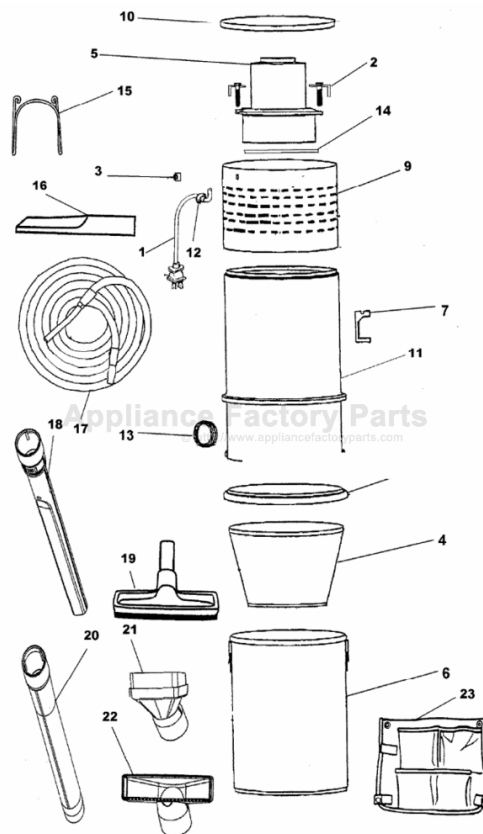

This Owner's Manual is provided and hosted by Appliance Factory Parts.

HOOVER L2310 Owner's Manual

[Shop genuine replacement parts for HOOVER L2310](#)

[Find Your HOOVER Vacuum Cleaner Parts - Select From 1456 Models](#)

----- Manual continues below -----

Model Number: L2310---

BOM/Serial #: L2310---

Graphic Title: COMPLETE MAIN ASSEMBLY & HOSE

Image	Key	Part Number	Description	Substitution	Qty.
1	1	59644014	CORD ASSEM		1
1	2	59644007	MOTOR BRACKET		2
1	3	28161067	SWITCH-WT-.025 TERM		1
1	4	59644002	FILTER		1
1	5	43576224	MOTOR-GUV		1
1	6	59644008	SM BOTTOM ASSM		1
1	7	59132022	WALL BRACKET-CVS		1
1	8	59132023	GASKET-11.5 IN.-CANAVAC		1
1	9	59644012	SHROUD ASSEM		1
1	10	59644009	COVER		1
1	11	59644010	BODY ASSEM		1
1	12	27482231	STRAIN RELIEF		1
1	13	59132039	CAN-INTAKE GRMT-CVS		1
1	14	59644016	SMALL GASKET		1
1	15	33188001	WIRE FRAME-CVS TOOL		1
1	16	38617032	CREVICE TOOL-ABR		1
1	17	59644019	HOSE ASSM. 30FT		1
1	18	38617031	CREVICE TOOL BRMBLY-H		1
1	19	43414196	HARD FLOOR BRUSH		1
1	20	38634078	EXTENSION TUBE-AG		2
1	21	43414195	DUSTING BRUSH ASSEMBLY-AGR		1
1	22	38614044	FURNITURE NOZZLE-AGR		1
1	23	59644021	TOOL CADDY		1
1	24	59644022	TOC ASSM		1
1	24	59644011	UTIL VALVE/RETAINER RING		1
1	24	59644017	BAFFLE & FOAM ASSEMBLY		1
1	24	59644018	SCREW PACK		1
1	24	59644001	OWNER MANUAL		1